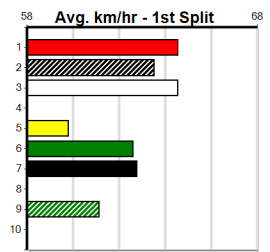

SPORTSBET NOBODY DOES IT EASIER

1

10:45AM

(VIC time)

Distance: 300m, Race Type: Tier 3 - Maiden, Total Prizemoney: $1,530
1st: $1,000, 2nd: $320, 3rd: $160, 4th: $50

TAILS OF JONNY (4) ran good placings in the first 2 of his 3 starts and he looks like the one to beat here after a recent spell. DAWN OF DELTA (1) posted a handy placing from this exact box 2 starts back and he could be the danger.

Watchdog Tips: **4** **1** **2** **6** **Bet:** **Quinella 1/4 ($10 for 1000%)**

1

DAWN OF DELTA [M] **Handy placing from this box 2 back, major player.** **$6.50**

BK Dog **Nov-21** Sire: FERNANDO BALE Dam: UNTIL DAWN
Owner(s): Fluffy Side Up (SYN), A Onley, P Onley Trainer: Michael Tharle (Devon Meadows)
Winning Distances: < 300m (0) 300 - 399m (0) 400 - 499m (0) 500 - 599m (0) 600 - 699m (0) > 700m (0)

Winning Weights:

Plc	Box	Dist	Track	Date	Time	BON	Margin	1st/2nd (Time)	PIR	Checked	Comment	W/R	Split 1	S/P	Grade
6th	(1)	28.3	400	WGL	R3	13-Apr-24	23.40	22.82	8.50L	WEARING LEVIS (22.82)	M/34	.	.	.	8.55 $18.60 RW
8th	(2)	28.8	350	TRA	R2	17-Apr-24	21.15	19.73	16.00	RIO WINTER (20.04)	S/88	.	VO	.	7.09 $20.30 M
3=	(3)	28.7	350	TRA	R1	06-May-24	20.60	19.51	1.25L	BRAEMAR JESSIE (20.53)	M/44	.	.	.	6.78 $13.40 T3-M
8th	(6)	28.9	300	HVL	R1	10-May-24	18.13	16.89	13.00	MIKE ANGELO ZEAL (17.23)	M/8	.	.	.	4.31 $14.40 T3-M
3rd	(2)	29.1	350	TRA	R2	20-May-24	20.50	19.98	7.50L	DELTA PAWS (19.98)	M/22	.	.	.	6.75 $14.60 T3-M
5th	(2)	29.2	300	HVL	R1	31-May-24	17.48	16.66	6.00L	ZIPPI MUSTANG (17.09)	M/3	.	.	.	4.07 $10.50 T3-M
2nd	(1)	29.0	300	HVL	R1	07-Jun-24	17.18	16.73	0.75L	CATHY'S DREAM (17.14)	Q/1	.	.	.	4.01 $30.20 T3-M
8th	(7)	29.2	300	HVL	R1	14-Jun-24	17.91	16.83	11.00	NOTORIOUS BLAZE (17.16)	M/5	.	.	.	4.17 $3.80 T3-M

Last 3 wins NOT included above

Box History

Bx	1st	2nd	3rd	4th	5th	6th	7th	8th
1								
2			1	1	1			1
3				1				
4								
5								
6								1
7								1
8								

Prize Best $660.00 NBT
Starts 9-0-1-2
Trk/Dts 4-0-1-0
APM 577

2

RAGING ELSA [M] **Placed in 10 from 19 to date, big chance here.** **$4.60**

BK Bitch **Apr-22** Sire: MEPUNGA BLAZER Dam: SO SAY
Owner(s): J Whybrow Trainer: Murray Collyer (Coburg East)
Winning Distances: < 300m (0) 300 - 399m (0) 400 - 499m (0) 500 - 599m (0) 600 - 699m (0) > 700m (0)

Winning Weights:

Plc	Box	Dist	Track	Date	Time	BON	Margin	1st/2nd (Time)	PIR	Checked	Comment	W/R	Split 1	S/P	Grade
5th	(3)	28.1	425	BEN	R1	12-Apr-24	24.96	23.73	9.50L	HOBBS GOBLIN (24.32)	M/655	.	.	.	6.83 $4.90 M
2nd	(7)	28.3	425	BEN	R2	20-Apr-24	24.58	23.92	0.25L	DARRA LAGO (24.56)	M/121	.	.	.	6.68 $1.50 M
3rd	(6)	28.2	390	SHP	R1	02-May-24	23.03	22.35	2.00L	AKASHIC (22.89)	M/64	.	.	.	8.86 $3.70 T3-M
3rd	(8)	28.2	390	SHP	R1	13-May-24	22.51	21.99	2.25L	WHODAT DUCHESS (22.36)	M/33	.	.	.	8.73 $4.80 M
2nd	(2)	28.1	390	SHP	R2	16-May-24	22.95	22.11	0.75L	HALF MAC (22.90)	M/32	.	.	.	8.90 $1.30 M
2nd	(3)	28.1	450	SHP	R2	23-May-24	25.92	25.47	0.025	SAM'S UNIVERSE (25.92)	M/211	.	.	.	6.76 $6.10 T3-M
3rd	(8)	28.3	450	SHP	R10	03-Jun-24	25.84	24.99	8.50L	VAN WYCK (25.24)	M/533	.	.	.	6.67 $8.90 MH
5th	(4)	28.4	450	SHP	R4	10-Jun-24	25.91	25.25	9.00L	REANNA'S PRIDE (25.31)	S/775	.	SW	.	6.96 $22.10 MSF

Last 3 wins NOT included above

Box History

Bx	1st	2nd	3rd	4th	5th	6th	7th	8th
1					1			
2		1	1					
3		1		1	1			
4						1	1	
5								1
6		1	2	1	1			
7		2						
8			2					

Prize Best $3560.00 NBT
Starts 19-0-5-5
Trk/Dts 3-0-0-0
APM 2274