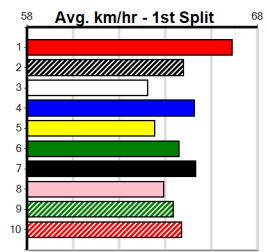

PITSTOP MOWER REPAIRS

Distance: 350m, Race Type: Grade 5 T3, Total Prizemoney: $1,530
1st: $1,000, 2nd: $320, 3rd: $160, 4th: $50

7

12:34PM
(VIC time)

BEWARE BOB (8) was a fast winner here 3 starts back before some tough races in his last couple and he looks like the one to beat in this. MISS DAICOS (7) can come out running in her races and she could be prominent throughout in this.

Watchdog Tips: **8** **7** **6** **3** **Bet:** **Win 8**

1

ELSIE DREAMING [5] Find this easier than her last few, place hopes. **$12.00**

WBK Bitch Oct-21 Sire: FERNANDO BALE Dam: JEBRYNAH GREEN
Owner(s): SAUNDERS CLAN (SYN), D Saunders, B Saunders, W Saunders, G Saunders Trainer: Gail Saunders (Somerville)
Winning Distances: < 300m (0) 300 - 399m (6) 400 - 499m (1) 500 - 599m (0) 600 - 699m (0) > 700m (0)
Winning Weights: 25.0(2) 25.1(2) 25.2(1) 25.3(1) 25.5(1)

Box	1st	2nd	3rd	4th	5th	6th	7th	8th
1	1	1	1	1				
2		1	1					2
3	1						1	
4	3					1		
5	1					2		2
6	1	2	1					1 1
7	1	1		1	1			1 1
8				3		2		1 2

Prize Best Starts Trk/Dts APM: $9365.00, 19.62(4)-8/12/23, 38-7-5-3, 27-6-4-2, 4722

2

REDGM FLYER [5] Can show early speed but place looks best. **$15.00**

BK Dog Dec-19 Sire: ASTON KIMETTO Dam: JULY ALLEN
Owner(s): C Mcmillan Trainer: Constance Mcmillan (Drouin)
Winning Distances: < 300m (0) 300 - 399m (7) 400 - 499m (5) 500 - 599m (0) 600 - 699m (0) > 700m (0)
Winning Weights: 29.7(1) 30.0(1) 30.5(1) 30.6(1) 30.7(1) 31.3(1) 31.5(1) 31.6(1) 31.9(2) 32.0(1) 32.1(1)

Box	1st	2nd	3rd	4th	5th	6th	7th	8th
1	1	1	1	2	1	4		
2	2	3	2	1	3	1	1	2
3	2	1	1	1	1			2 1
4	2	1	2	2	3	1	2	
5	1	1	1	1	1	1	1	1
6	2	2	5	4	2			3
7	1	3	2	2	1			
8	1	2	1	2	2	2	1	

Prize Best Starts Trk/Dts APM: $22908.57, NBT, 90-12-11-15, 11-0-1-2, 3658

3

FULL GLAMOUR [5] Smart win here 3 starts back, threat if steps. **$8.50**

BK Bitch May-22 Sire: ZIPPING GARTH Dam: DREAMY EYES
Owner(s): Eye Candy (SYN), C Wilk, K Gorman Trainer: Kate Gorman (Tanjil South)
Winning Distances: < 300m (0) 300 - 399m (1) 400 - 499m (4) 500 - 599m (0) 600 - 699m (0) > 700m (0)
Winning Weights: 28.7(2) 29.4(1) 29.6(1) 29.9(1)

Box	1st	2nd	3rd	4th	5th	6th	7th	8th
1	2						1	
2	1	1	1	1	1	2		1
3			1	1	1			1
4								1
5				1				1
6					1			
7	1	1			2	2	2	
8	1	1	2					1

Prize Best Starts Trk/Dts APM: $6165.00, 19.74(8)-7/6/24, 30-5-1-4, 1-1-0-0, 3555

4

BOURBON BARRELS [5] Drawn to find some trouble early, needs some luck. **$10.00**

BK Dog Mar-21 Sire: MY REDEEMER Dam: FIESTY GIRL
Owner(s): C Haas Trainer: Suzanne Reaper (Tynong)
Winning Distances: < 300m (0) 300 - 399m (0) 400 - 499m (4) 500 - 599m (0) 600 - 699m (0) > 700m (0)
Winning Weights: 31.4(1) 31.8(1) 31.9(1) 32.4(1)

Box	1st	2nd	3rd	4th	5th	6th	7th	8th
1						1	1	
2	1	1	1	1	1	2		
3		1						3 1
4			1		1	1	2	
5	1		1	1				1
6	1	1						
7	1	2			1			1
8		2	1		1			

Prize Best Starts Trk/Dts APM: $10101.88, NBT, 34-4-7-4, 3-0-0-0, 3478

5

OH CRIKEY (NSW)[5] Handy placings in 2 of his last 4, cannot dismiss. **$7.00**

BK Dog Nov-21 Sire: FLYING RICCIARDO Dam: FANTASTIC DAISY
Owner(s): W Green Trainer: Wade Green (Parwan)
Winning Distances: < 300m (0) 300 - 399m (1) 400 - 499m (2) 500 - 599m (0) 600 - 699m (0) > 700m (0)
Winning Weights: 30.5(1) 31.1(1) 31.3(1)

Box	1st	2nd	3rd	4th	5th	6th	7th	8th
1		1	1		1			
2								1
3		2	1		2	1		
4	1	1	1					3
5				1				1
6	1					2		
7				2	1	1		
8	1	1		3				1

Prize Best Starts Trk/Dts APM: $5710.00, 19.85(8)-7/2/24, 31-3-5-3, 4-1-0-0, 2408