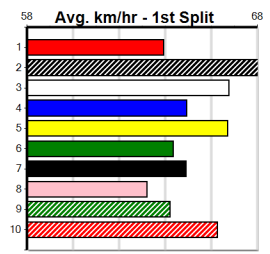

STRAIGHT RACING...GREAT RACING

Distance: 350m, Race Type: Grade 5 T3, Total Prizemoney: $1,530
1st: $1,000, 2nd: $320, 3rd: $160, 4th: $50

SUPERFLY GIRL (3) was a solid all the way winner here 3 starts back and she may be the one to beat again with any luck early. DARNUM DESIRE (8) was a strong winner from a wide draw 3 back and she can make her presence felt again.

Watchdog Tips: 3 8 6 5 Bet: Box Quinella 3,6,8 ($10 for 333.33%)

WHY NOT JULES [5] Racing well, can show early speed, must respect. $10.00
BK Bitch Sep-20 Sire: BERNARDO Dam: WHY NOT GINGER Trainer: Leigh Carter (Devon Meadows)
Winning Distances: < 300m (0) 300 - 399m (6) 400 - 499m (9) 500 - 599m (0) 600 - 699m (0) > 700m (0)
Winning Weights: 28.9(1) 29.0(4) 29.1(1) 29.2(1) 29.3(3) 29.4(2) 29.5(1) 29.7(1) 29.8(1)
3rd (7) 29.0 395 TRA R2 19-Apr-24 22.36 21.84 1.00L SUMMER WINGS (22.30) Q/121 . . . . 3.76 $8.50 5
6th (5) 29.2 400 WGL R4 26-Apr-24 22.97 22.35 8.50L MY NEO (22.39) M/66 . . . . W 8.44 $18.00 FFA
6th (1) 29.2 400 WGL R6 30-Apr-24 23.03 22.27 9.00L SHORT AND STUMPY (22.40) M/77 . . . . SW 8.57 $67.70 FFA
7th (7) 29.0 395 TRA R7 03-May-24 22.48 21.81 9.50L MYALL RAY (21.81) M/577 . . . . . 3.80 $62.50 X45
3rd (1) 29.2 435 SLE R10 08-May-24 24.83 24.32 2.50L SODA HELEN (24.66) M/322 . . . . . 5.36 $26.80 5
4th (7) 29.2 435 SLE R11 12-May-24 24.99 24.08 6.00L EASY TO SEE (24.60) M/422 . . . . . 5.38 $19.10 X45
3rd (6) 29.6 395 TRA R7 15-May-24 22.49 22.19 3.75L JOE GEM (22.24) Q/343 . . . . . 3.80 $21.20 5
7th (1) 29.3 350 HVL R5 23-Jun-24 20.21 19.02 9.00L HOT SUMMER SKY (19.61) M/6 . . . . . 6.79 $30.30 5
Last 3 wins NOT included above
1st (7) 29.4 395 TRA R4 10-Nov-23 22.31 21.96 0.50L BLUE INTENTION (22.33) M/221 . . . . . 3.82 $5.00 5
1st (6) 29.3 395 TRA R6 01-Apr-24 22.64 22.27 0.50L VIKING (22.67) Q/211 . . . . . 3.79 $4.20 T3-5
1st (3) 29.3 400 WGL R12 09-Apr-24 22.76 22.19 1.5L SPICY PIPER/TOMMY'S M/33 . . . . . 8.42 $11.60 5

ASSUME KEALY [5] Been well below her best of late, needs it easier. $21.00
BK Bitch Jan-19 Sire: ZOLTINA'S LEGACY Dam: ZOE Trainer: Dale Dawson (Preston)
Winning Distances: < 300m (0) 300 - 399m (15) 400 - 499m (2) 500 - 599m (0) 600 - 699m (0) > 700m (0)
Winning Weights: 30.1(2) 30.2(1) 30.3(3) 30.4(1) 30.5(1) 30.6(1) 30.7(1) 30.8(3) 30.9(3) 31.0(1)
1st (4) 30.6 300 HVL R11 08-Mar-24 16.71 16.71 2.75L CYCLONE SOPHIE (16.90) M/3 . . . . . 3.91 $12.10 T3-5
2nd (3) 29.7 300 HVL R11 06-May-24 16.95 16.85 1.5L SPANISH BULLET (16.85) M/1 . . . . . 3.94 $5.30 5
2nd (1) 30.2 300 HVL R12 12-May-24 17.01 16.66 0.025 SAINTLY SAL (17.01) Q/3 . . . . . 4.03 $7.20 5
2nd (7) 29.9 300 HVL R3 19-May-24 17.24 16.55 4.50L JEBEDIAH (16.93) M/3 . . . . . 3.98 $22.50 5
5th (4) 29.9 300 HVL R11 02-Jun-24 17.09 16.66 3.00L WILL VANSON (16.89) M/7 . . . . . 4.04 $44.20 5
5th (1) 30.1 350 HVL R7 09-Jun-24 19.85 19.29 4.75L ROWDAN (19.53) M/3 . . . . . 6.69 $50.20 5
6th (8) 30.1 300 HVL R10 16-Jun-24 17.18 16.69 4.75L SHA TIN KING (16.85) M/6 . . . . . 4.14 $14.80 5
7th (8) 30.4 300 HVL R12 23-Jun-24 17.11 16.69 6.00L GENERAL WINSTON (16.69) Q/8 . . . . . 4.07 $35.60 5
Last 3 wins NOT included above
1st (3) 30.1 300 HVL R4 19-May-23 17.01 16.81 0.75L SAINTLY SAL (17.06) M/3 . . . . . 3.95 $5.00 T3-5
1st (2) 30.1 350 HVL R7 21-Jul-23 19.65 19.38 4.00L INTER SPARKLE (19.92) M/2 . . . . . 6.69 $2.90 T3-5
1st (6) 30.3 350 HVL R7 29-Sep-23 19.70 19.42 0.50L SUPERIOR SHIRLEY (19.72) M/2 . . . . . 6.69 $2.90 5