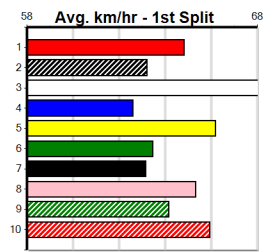

OUTER EAST FOOTBALL NETBALL COMP

4

11:38AM

(VIC time)

Distance: 300m, Race Type: Grade 5 T3, Total Prizemoney: $1,530
1st: $1,000, 2nd: $320, 3rd: $160, 4th: $50

JEFFERSON COUNTY (3) can explode soon after box rise in his races and he looks like the one they will need to beat in this. BE A CHARACTER (1) has recorded handy placings in 2 of his last 4 starts and can challenge from his gun draw today.

Watchdog Tips: **3** **1** **6** **4** **Bet:** Trifecta 3/1,4,6/1,4,6 ($10 - 166.67%)

1

BE A CHARACTER [5] Handy placings in 2 of his last 4, major player. **$4.20**

BE Dog **Nov-20** Sire: BERNARDO Dam: ZIPPING TINA Trainer: Gary Mcmillan (Nambrok)

Owner(s): G Mcmillan
Winning Distances: < 300m (0) 300 - 399m (3) 400 - 499m (0) 500 - 599m (0) 600 - 699m (0) > 700m (0)
Winning Weights: 29.2(1) 30.1(1) 30.2(1)

Box	1st	2nd	3rd	4th	5th	6th	7th	8th
1	1	1	1	1	1	1	1	1
2				2	2	2	2	1
3	1	1	1	1	1	1	1	1
4		3		2	1	3	3	1
5		1	1	3	2	2	2	1
6			2		1			3
7		1	1	1	1	1	1	1
8	2							1

Prize Best Starts Trk/Dts APM: $10415.63 NBT 58-3-8-5 5-0-1-0 2200

5th (5) 29.6 395 TRA R10 12-Feb-24 22.84 22.15 2.50L FINLAYSTONE (22.68) Q/155 . . . . . 3.82 $3.00 T3-5
8th (1) 29.3 350 HVL R8 23-Feb-24 20.42 19.73 7.00L MY GIRL RISSA (19.96) S/8 . . . . . 6.84 $15.00 T3-5
3rd (3) 29.6 435 SLE R7 05-Apr-24 25.12 24.60 4.75L LEKTRA VERA (24.80) Q/133 . . . . . 5.23 $46.10 5
2nd (1) 30.0 435 SLE R12 10-Apr-24 24.91 24.59 1.5L MILLARA'S MONEY (24.81) Q/322 . . . . . 5.45 $3.20 5NP
6th (3) 30.1 510 SLE R7 14-Apr-24 29.43 28.82 6.00L CYCLONE POPPY (29.01) M/776 . . . . . SW . 9.55 $48.10 RW
8th (2) 30.4 435 SLE R12 21-Apr-24 25.54 24.40 12.00 DR. OLIVIA (24.71) M/488 . . . . . VO . 5.32 $10.90 5
2nd (4) 29.4 395 TRA R5 13-May-24 22.82 22.53 3.00L GEOFF'S BOMBER (22.62) Q/244 . . . . . SW . 3.81 $3.70 5
7th (2) 30.3 300 HVL R12 28-Jun-24 17.19 16.68 6.50L DAN DAN (16.74) S/8 . . . . . 4.17 $14.50 T3-5

Last 3 wins NOT included above

1st (3) 29.2 395 TRA R2 07-Dec-22 22.78 22.23 1.00L RIO RIPLEY (22.85) Q/111 . . . . . SW . 3.79 $6.50 M
1st (8) 30.1 395 TRA R9 28-Aug-23 22.28 22.25 5.50L DIVA MIKADO (22.63) Q/111 . . . . . SW . 3.74 $3.00 7
1st (8) 30.2 395 TRA R9 13-Nov-23 22.44 22.39 1.75L HEAVY METAL (22.55) Q/122 . . . . . SW . 3.75 $3.10 T3-6