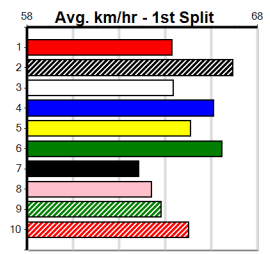

JVDM GREEN LIGHT ON PODCAST

Distance: 350m, Race Type: Grade 5 T3, Total Prizemoney: $1,530
1st: $1,000, 2nd: $320, 3rd: $160, 4th: $50

PACIFIC SURF (6) has recorded smart wins in her last 2 starts here and she looks like the one to beat again today. CYCLONE NICK (4) was a good winner here 2 starts back and he can challenge with a clean getaway in this.

Watchdog Tips: 6 4 3 5 Bet: Win 6

BEAUTIFUL LIAR [5] Comes into calculations from this draw. $4.60
Owner(s): Eye Candy (SYN), C Wilk, K Gorman
Sire: BERNARDO Dam: EAU ROUGE
Trainer: Christian Wilk (Tanjil South)
Box History table and Prize Best Starts table included.

NIGERIAN KABOOM [5] Good early, handy placings last 2, must respect. $10.00
Owner(s): P Hofman
Sire: ALLEN DEED Dam: QUEEN KABOOM
Trainer: Paul Hofman (Creswick)
Box History table and Prize Best Starts table included.

SMOOTH RANGER [5] Showed speed in good placing 2 back, chance here. $7.00
Owner(s): J Carr
Sire: OUT OF RANGE Dam: FREEDOM FIRE
Trainer: Malcolm Carr (Devon Meadows)
Box History table and Prize Best Starts table included.

CYCLONE NICK [5] Good win here 2 starts back, major player if steps $5.50
Owner(s): THE PINK (SYN), C Dalton, L Dalton
Sire: MEPUNGA BLAZER Dam: AS ONLY IS
Trainer: Colin Dalton (Coldstream)
Box History table and Prize Best Starts table included.

EMPRESS SAL [5] Loves it here, good win 4 starts back, threat. $8.00
Owner(s): T Salpigtidis
Sire: ASTON DEE BEE Dam: ZULU MYSTIQUE
Trainer: Margaret Salvatore (Plenty)
Box History table and Prize Best Starts table included.