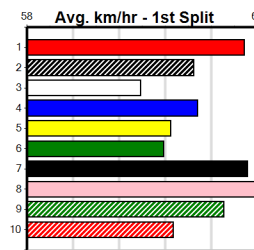

Watchdog Tips: 8 2 4 6 Bet: Win 8

STEFKA [5] Comes into calculations from this draw. \$6.50
Owner(s): Dusty (SYN), B Bishop, S Bell, D Matthews, G Torney
Trainer: Elise Knott (Carnegie)

CHANGE [5] Racing well, good win here 3 starts back, danger. \$3.20
Owner(s): E Wood
Trainer: Elaine Wood (Nambrok)