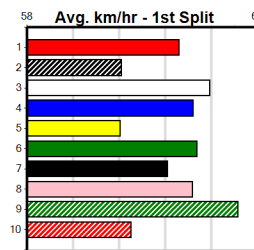

MONTROSE IGA LIQUOR

Distance: 350m, Race Type: Grade 5 T3, Total Prizemoney: $1,530
1st: $1,000, 2nd: $320, 3rd: $160, 4th: $50

PENNY BLUE DEMON (8) can show good early speed in his races and after his smart placing 2 starts back he could be the one to beat. PERFECT TREASURE (5) can show good mid race pace and he can challenge with some luck in running.

Watchdog Tips: 8 5 7 1 Bet: Win 8

OUR TIE BREAKER [5] Comes into calculations from this draw. $5.00
Owner(s): HILL PARTINGTON (SYN), R Hill, N Hill
Sire: OUT OF RANGE Dam: RINGADING SISTER
Trainer: Richard Hill (Frankston)
Winning Distances: < 300m (0) 300 - 399m (2) 400 - 499m (1) 500 - 599m (4) 600 - 699m (0) > 700m (0)
Winning Weights: 33.9(1) 34.1(1) 34.3(3) 34.4(1) 34.7(1)
Box History table and Prize Best Starts table included.

DAINTREE LAD [5] Better than his last 2 but relies on luck, place. $10.00
Owner(s): J Carr
Sire: XTREME KNOCKA Dam: FREEDOM FIRE
Trainer: John Carr (Devon Meadows)
Winning Distances: < 300m (0) 300 - 399m (1) 400 - 499m (6) 500 - 599m (7) 600 - 699m (1) > 700m (0)
Winning Weights: 32.2(1) 32.3(1) 32.4(2) 32.5(1) 32.6(1) 32.7(1) 32.8(1) 32.9(2) 33.0(1) 33.1(1) 33.3(1) 33.8(2)
Box History table and Prize Best Starts table included.

OUR GIRL SOCKS [5] May get burnt off early in this, needs to step. $12.00
Owner(s): L Pellow
Sire: MY REDEEMER Dam: FABREGAL
Trainer: Garry Johnson (Chum Creek)
Winning Distances: < 300m (0) 300 - 399m (2) 400 - 499m (3) 500 - 599m (0) 600 - 699m (0) > 700m (0)
Winning Weights: 27.5(1) 28.0(1) 28.2(1) 28.3(1) 28.5(1)
Box History table and Prize Best Starts table included.

PERFECT SAL [5] Below best of late but has ability, keep safe. $8.00
Owner(s): T Salpigtidis
Sire: ASTON DEE BEE Dam: PERFECT MADISON
Trainer: Tony Salpigtidis (Plenty)
Winning Distances: < 300m (0) 300 - 399m (11) 400 - 499m (1) 500 - 599m (0) 600 - 699m (0) > 700m (0)
Winning Weights: 31.3(1) 31.5(1) 31.6(1) 31.7(2) 32.0(1) 32.1(1) 32.5(1) 32.7(1) 32.8(2) 33.1(1)
Box History table and Prize Best Starts table included.

PERFECT TREASURE [5] Can show good mid race pace, danger with luck. $6.50
Owner(s): G Edwards
Sire: FABREGAS Dam: PERFECT MADISON
Trainer: Gary Edwards (Broadford)
Winning Distances: < 300m (0) 300 - 399m (8) 400 - 499m (8) 500 - 599m (0) 600 - 699m (0) > 700m (0)
Winning Weights: 35.5(1) 35.8(1) 36.2(1) 36.3(6) 36.5(1) 36.7(1) 36.9(1) 37.2(1) 37.3(2) 37.7(1)
Box History table and Prize Best Starts table included.