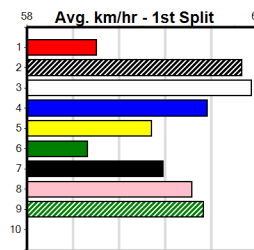

MR HUMMER LIMOS (1-2 WINS)

5

11:55AM

(VIC time)

Distance: 350m, Race Type: Tier 3 - Restricted Win, Total Prizemoney: $1,530
1st: $1,000, 2nd: $320, 3rd: $160, 4th: $50

RESCHEDULE (7) looks to have a class edge on his rivals in this and he may only need to step on terms to salute here. MIKE ANGELO ZEAL (2) recorded a good all the way win here on Friday and he could be the main danger with some luck early.

Watchdog Tips: **7** **2** **8** **3** **Bet:** Trifecta 7/2,8/2,3,5,8 ($10 - 166.67%)

1

BRAEMAR JESSIE [7] **Been too slow early in recent times, tough ask.** **$15.00**

BK Bitch Jun-21 Sire: MY REDEEMER Dam: THURLES PRINCESS Trainer: Yvonne Cassidy (Valencia Creek)

Owner(s): Y Cassidy

Winning Distances: < 300m (0) 300 - 399m (1) 400 - 499m (0) 500 - 599m (0) 600 - 699m (0) > 700m (0)

Winning Weights: 27.2(1)

Run	Pos	Wt	Dist	Track	Date	Time	BOB	Margin	1st/2nd (Time)	PIR	Checked	Comment	WR	Split 1	S/P	Grade
3rd	(8)	27.4	435	SLE	R1	24-Apr-24	25.39	24.60	7.50L DR. ERICA (24.87)	M/553				5.52	$26.50	M
3rd	(5)	27.4	395	TRA	R2	29-Apr-24	22.94	22.39	2.75L INDESTRUCT (22.76)	M/234				3.91	$5.60	T3-M
1st	(5)	27.2	350	TRA	R1	06-May-24	20.53	19.51	0.50L BOY CALLED ZOO (20.56)	M/72				6.94	$4.60	T3-M
5th	(2)	27.5	350	TRA	R3	13-May-24	20.76	19.97	10.00 SPEEDY PAM (20.08)	M/85				7.03	$21.90	7
3rd	(6)	27.4	395	TRA	R4	20-May-24	22.93	22.21	4.25L INTER ROUGE (22.64)	M/555				3.99	$12.80	T3-7
6th	(3)	27.3	435	SLE	R9	27-May-24	25.47	24.27	8.00L BRAEMAR CORA (24.94)	M/765				5.55	$26.70	7
7th	(2)	27.1	460	WGL	R9	04-Jun-24	26.95	26.11	6.00L GARY ON STILTS (26.54)	S/888				7.16	$43.10	T3-7
6=	(6)	27.9	460	WGL	R5	15-Jun-24	26.77	26.08	6.50L WRONG MISSY (26.32)	M/877				6.94	$115.40	X67

Last 3 wins NOT included above

Box History

Bx	1st	2nd	3rd	4th	5th	6th	7th	8th
1								
2					1			1
3							1	
4		1						1
5	1	2	1					
6		1	1	1				1
7								1
8			1		1	1	1	1

Prize Best $2810.00
Starts NBT
Trk/Dts 18-1-4-3
APM 1-0-0-0 1876

2

MIKE ANGELO ZEAL [7] **Good all the way win here on Friday, major player.** **$4.20**

BK Dog Jun-22 Sire: SUPERIOR PANAMA Dam: ZEAL SENSATION Trainer: Kathrynne Tabb (Lara)

Owner(s): Real zeal (SYN), M Tabb, J Whittle, S Tabb, W Whittle, M Brown

Winning Distances: < 300m (0) 300 - 399m (2) 400 - 499m (0) 500 - 599m (0) 600 - 699m (0) > 700m (0)

Winning Weights: 31.3(1) 31.7(1)

Run	Pos	Wt	Dist	Track	Date	Time	BOB	Margin	1st/2nd (Time)	PIR	Checked	Comment	WR	Split 1	S/P	Grade
1st	(3)	31.7	300	HVL	R1	10-May-24	17.23	16.89	4.25L C'EST NOIR (17.52)	M/1				4.02	$8.90	T3-M
7th	(4)	31.6	300	HVL	R3	17-May-24	17.54	16.92	9.00L SHE'S IDEAL (16.92)	S/8				4.30	$5.10	T3-7
2nd	(7)	32.2	350	HVL	R9	24-May-24	19.62	19.42	2.75L FERNLEIGH (19.44)	M/1				6.54	$8.50	T3-7
2nd	(1)	31.8	350	HVL	R9	29-May-24	19.49	19.45	0.75L WILD ROVER (19.45)	M/1				6.52	$1.80	7
8th	(4)	31.8	350	HVL	R4	02-Jun-24	20.03	19.24	9.00L CHAVERO (19.43)	M/6				6.77	$49.30	RWH
6th	(8)	31.7	350	TRA	R3	12-Jun-24	20.45	19.75	7.00L DELTA PAWS (19.96)	M/22				6.65	$10.00	X67
3rd	(5)	31.2	350	HVL	R4	21-Jun-24	19.88	19.54	3.25L ASTON MONARCHY (19.67)	S/5				6.77	$10.10	T3-RW
1st	(2)	31.3	350	HVL	R4	28-Jun-24	19.69	19.34	2.00L CATHY'S DREAM (19.82)	M/1		SW		6.62	$1.90	T3-7

Last 3 wins NOT included above

Box History

Bx	1st	2nd	3rd	4th	5th	6th	7th	8th
1		1						
2	1							
3	1							
4							1	1
5			1					1
6			1					
7		1						
8						1		

Prize Best $2960.00
Starts 19.69(2)-28/6/24
Trk/Dts 11-2-2-2
APM 5-1-2-1 1664