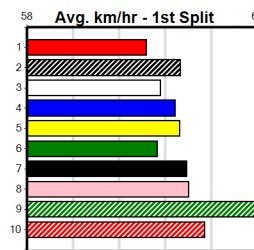

HEALESVILLE FOOTBALL NETBALL CLUB

Distance: 300m, Race Type: Grade 5 T3, Total Prizemoney: $1,530
1st: $1,000, 2nd: $320, 3rd: $160, 4th: $50

CLARK (4) was a solid winner here on Friday and he may only need to step on even terms to salute again today. SAINTLY SAY (3) can explode once into full stride and he can make his presence felt with any luck in running here.

Watchdog Tips: 4 3 5 1 Bet: Win 4

QUILLA REEF [5] Gun draw, races well here, threat if steps. $6.00
BK Bitch Feb-21 Sire: FERNANDO BALE Dam: BOQUILLA Trainer: Rohan Gladman (Ballarat)
Winning Distances: < 300m (0) 300 - 399m (11) 400 - 499m (0) 500 - 599m (0) 600 - 699m (0) > 700m (0)
Winning Weights: 25.6(1) 25.7(1) 25.8(2) 25.9(3) 26.0(1) 26.3(1) 26.4(2)
8th (1) 26.0 390 BAL R11 27-Mar-24 23.54 21.93 22.00 SPRING AMMO (22.06) Q/78 . . . VO . . . 8.66 $13.70 5
7th (1) 26.0 390 BAL R12 07-Apr-24 22.59 21.82 6.50L BLACKPOOL DOZER (22.16) M/67 . . . . . 8.55 $20.70 5
F (6) 25.2 390 BAL R10 26-May-24 0.00 21.59 . . . LAMIA MILA (21.59) . . . VO . . . $100.90 X45
6th (1) 25.9 300 HVL R10 09-Jun-24 17.08 16.75 4.00L GUNAI PRINCESS (16.80) M/1 . . . . . 3.98 $67.40 FFA
1st (1) 25.8 350 HVL R6 14-Jun-24 19.60 19.40 3.00L SUPERFLY GIRL (19.80) M/1 . . . . . 6.50 $3.40 T3-5
8th (1) 25.9 300 HVL R6 16-Jun-24 17.20 16.69 7.50L TOUCH OF CLOVER (16.69) M/3 . . . . . 3.97 $58.60 X45
3rd (1) 26.4 350 HVL R8 21-Jun-24 19.70 19.54 2.50L RABADA (19.54) M/2 . . . . . 6.54 $3.30 T3-5
5th (4) 26.3 300 HVL R11 28-Jun-24 17.09 16.68 3.75L CLARK (16.84) M/6 . . . . . 4.12 $1.70 T3-5
Last 3 wins NOT included above
1st (6) 25.9 390 BAL R2 09-Dec-23 22.68 22.68 0.50L SUNSHINE JACK (22.70) M/23 . . . . . 8.44 $3.50 5
1st (8) 25.9 300 HVL R11 14-Jan-24 16.83 16.55 0.50L IN THE NAVY (16.87) M/7 . . . . W 3.90 $10.30 5
1st (3) 26.3 300 HVL R4 17-Mar-24 16.64 16.24 0.50L LISSY FERNANDO (16.67) M/1 . . . . SW 3.84 $5.40 5

MRS. ESHAY [5] Talented, smart win 3 starts back, cannot dismiss. $7.50
BK Bitch Mar-22 Sire: WALK HARD Dam: MRS. SHARP Trainer: Jason Sharp (Lara)
Winning Distances: < 300m (0) 300 - 399m (2) 400 - 499m (4) 500 - 599m (0) 600 - 699m (0) > 700m (0)
Winning Weights: 25.6(1) 25.8(1) 26.1(1) 26.7(1) 27.0(2)
4th (7) 26.9 425 BEN R9 24-Apr-24 24.52 24.06 2.50L TOMIDA (24.36) M/333 . . . . . 6.69 $7.60 T3-5
4th (2) 26.9 400 WGL R10 02-May-24 23.27 22.84 1.00L MISTY AMY (23.21) M/45 . . . . . 8.71 $3.50 T3-5
6th (6) 26.9 400 GEL R12 10-May-24 23.21 22.76 4.00L JAG FERNANDO (22.93) M/56 . . . . . 8.64 $17.80 5
8th (2) 26.6 400 GEL R12 17-May-24 23.58 22.62 12.00 TINKER DOT (22.78) S/78 . . . . . 8.88 $8.30 5
3rd (2) 26.5 400 WGL R12 04-Jun-24 23.15 22.82 3.5L BLACK PISTOL (22.92) M/54 . . . . . 8.66 $4.00 T3-5
1st (5) 26.1 400 GEL R11 07-Jun-24 22.80 22.31 1.25L SIMPLY STYLISH (22.87) Q/11 . . . . SW 8.45 $7.30 5H
3rd (4) 26.3 390 SHP R12 15-Jun-24 22.45 21.85 2.75L ROLLING STORM (22.27) M/43 . . . . . 8.57 $35.00 GL
4th (5) 26.3 400 GEL R11 21-Jun-24 23.01 22.41 5.00L DEWY NEWS (22.68) M/45 . . . . . 8.64 $9.20 5
Last 3 wins NOT included above
1st (1) 26.7 390 WBL R9 04-Mar-24 22.76 22.36 0.75L SQUIGGLY PAPA (22.80) M/33 . . . . . 8.81 $4.10 6G
1st (3) 27.0 390 BAL R12 18-Mar-24 22.34 21.90 2.50L RIVERDALE BONNIE (22.50) Q/11 . . . . . 8.54 $3.20 T3-5
1st (6) 27.0 400 GEL R6 09-Apr-24 22.88 22.46 0.25L REDEEMER FORTUNE M/33 . . . . . 8.53 $11.10 5H