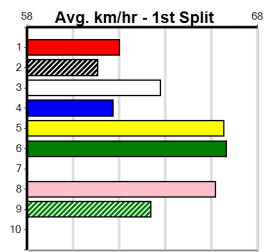

CROYDON HOMING PIGEON CLUB

9

1:09PM

(VIC time)

Distance: 300m, Race Type: Tier 3 - Grade 6, Total Prizemoney: $1,530
1st: $1,000, 2nd: $320, 3rd: $160, 4th: $50

HAPPY CHICK (6) has ran solid placings in her last 2 starts up the straight and she could be the one to beat in this. HE'S SO TOUGH (7) has been racing well of late including a smart win here last start and he can challenge again today.

Watchdog Tips: **6** **7** **1** **5** **Bet:** **Trifecta 6,7/1,5,6,7/1,5,6,7 ($10 - 83.33%)**

1

CERTAIN MAGIC [6] Moderate all the way win 2 back, chance if steps. **$7.00**

WBK Bitch Aug-22 Sire: AUSSIE INFRARED Dam: SWEET WATERLOO
Owner(s): Eye Candy (SYN), C Wilk, K Gorman
Winning Distances: < 300m (0) 300 - 399m (1) 400 - 499m (1) 500 - 599m (0) 600 - 699m (0) > 700m (0)
Winning Weights: 24.7(1) 25.3(1)

Pos	Box	Dist	Track	Date	Time	BOB	Margin	1st/2nd (Time)	PIR	Checked	Comment	WR	Split 1	S/P	Grade
5th	(4)	24.0	400	WGL	R1	09-May-24	23.60	23.16	5.00L BELLA STELLA (23.25)	M/65	.	.	8.81	$16.50	M
6th	(8)	23.9	350	TRA	R1	13-May-24	21.43	19.97	10.00 SMOOTH FIRE (20.74)	M/56	.	.	6.83	$2.80	M
4th	(2)	24.2	400	WGL	R2	18-May-24	23.35	22.82	7.00L TOUGH TAZ (22.88)	M/34	.	.	8.61	$38.20	M
1st	(2)	24.7	300	HVL	R1	29-May-24	17.21	16.76	1.25L FLAMING FOX (17.29)	Q/1	.	.	4.08	$2.90	M
3rd	(3)	24.8	350	TRA	R9	03-Jun-24	20.64	20.25	3.00L INTER TERRA (20.44)	M/32	.	.	6.88	$7.40	X67
6th	(5)	24.9	300	HVL	R10	07-Jun-24	17.66	16.73	4.50L PIE HARD (17.36)	M/5	.	.	4.07	$5.50	T3-7
1st	(2)	25.3	400	WGL	R4	13-Jun-24	23.84	22.90	1.00L SMOOTH FIRE (23.90)	M/11	.	SW	8.86	$11.10	7
8th	(3)	25.2	400	WGL	R10	20-Jun-24	23.54	22.89	6.50L VALVE BOUNCE (23.08)	M/28	.	.	8.52	$26.60	T3-6

Last 3 wins NOT included above

Box	1st	2nd	3rd	4th	5th	6th	7th	8th
1								
2	2			1				
3			1					1
4					1			
5					1	1		
6			1					
7	1					2	2	
8						2		

Prize Best Starts Trk/Dts APM: $2690.00, 17.21(2)-29/5/24, 16-2-1-2, 2-1-0-0, 2552

2

DE GOEY PIE [6] Resuming, has talent but may prefer it further. **$10.00**

BK Dog Mar-22 Sire: GOOD ODDS HARADA Dam: WHITNEY SHOWGIR
Owner(s): B Sands
Winning Distances: < 300m (0) 300 - 399m (0) 400 - 499m (0) 500 - 599m (2) 600 - 699m (0) > 700m (0)
Winning Weights: 33.2(1) 33.6(1)

Pos	Box	Dist	Track	Date	Time	BOB	Margin	1st/2nd (Time)	PIR	Checked	Comment	WR	Split 1	S/P	Grade
5th	(3)	34.1	510	SLE	R5	07-Mar-24	30.10	28.84	13.00 HIS SPECIAL (29.21)	M/545	.	.	9.75	$43.00	X67
6th	(2)	34.1	680	WGL	R3	12-Mar-24	41.59	39.09	36.00 UNREAL SPEED (39.09)	M/566	.	.	19.15	$62.30	RWH
6th	(4)	33.3	510	SLE	R7	17-Mar-24	29.78	28.69	14.00 DR. QUEENIE (28.81)	M/676	.	.	9.51	$39.60	RWH
7th	(2)	33.9	460	WGL	R9	21-Mar-24	26.69	25.93	7.00L COLLINDA AIR (26.24)	M/333	.	.	6.88	$32.20	7
2nd	(2)	34.0	510	SLE	R5	27-Mar-24	29.66	29.30	5.50L PACIFIC PRINCESS (29.30)	M/222	.	.	9.48	$4.10	X67
1st	(2)	33.2	510	SLE	R5	05-Apr-24	30.05	29.19	0.50L IN THE RIOT (30.08)	M/433	.	.	9.73	$8.50	X67
5th	(3)	34.0	510	SLE	R5	24-Apr-24	30.03	29.28	11.00 ELLE GEM (29.32)	Q/555	.	.	9.63	$5.80	X67
8th	(5)	34.0	460	WGL	R7	09-May-24	27.39	26.35	12.00 VELOX BALE (26.58)	M/767	.	V14	6.96	$32.80	X67

Last 3 wins NOT included above

Box	1st	2nd	3rd	4th	5th	6th	7th	8th
1		1		1		1	1	
2	1	1				2	1	
3	1				2			1
4				1	1	1		
5		1						1
6					1			
7			1		1			
8						1		

Prize Best Starts Trk/Dts APM: $5410.00, FSH, 22-2-3-1, 0-0-0-0, 2538