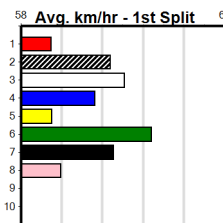

Sale

TOONGABBIE LODGE (275+RANK)

Distance: 510m, Race Type: Grade 5, Total Prizemoney: \$1,740
1st: \$1,150, 2nd: \$360, 3rd: \$180, 4th: \$50

8

1:57PM

(VIC time)

Watchdog Tips: 0 0 0 0 **Bet:** .

Form	Box	Weight	Dist	Track	Date	Time	BON	Margin	1st/2nd (Time)	PIR	Checked	Comment	W/R	Split 1	S/P	Grade
1 DR. ZEPPELIN [5]																
BEF	D				Jun-20	BERNARDO				DR. CADENZA						
Trainer: Marcus McMahon (Darriman)																
5th	(2)	38.0	435	SLE	R11	28-Jul-24	25.13	24.46	5.50	JOHNSON STREET (24.76)	M/665	.	.	5.52	\$21.80	5
6th	(5)	37.8	435	SLE	R5	04-Aug-24	25.34	24.36	8.00	LUNDAY SEA (24.81)	S/888	.	.	5.65	\$14.50	5
1st	(3)	37.8	435	SLE	R12	14-Aug-24	24.78	24.45	1.75	LNO DOORS (24.89)	M/532	.	.	5.46	\$13.80	5
2nd	(1)	38.0	435	SLE	R11	18-Aug-24	24.84	24.18	2.00	LDR. CHIEFTAIN (24.71)	S/865	.	SW	5.54	\$6.20	5
Owner(s): DOCTORS KENNELS (SYN), J McMahon, J Gill																
2 RHONDA GEM [5]																
BK	B				Jun-21	ASTON DEE BEE				MADALIA MAGGIE						
Trainer: Lesley Russell (Sale)																
7th	(3)	27.2	435	SLE	R11	24-Jul-24	25.18	24.44	5.50	LINDENOW GRACE (24.83)	M/477	.	SW	5.42	\$8.70	5
3rd	(7)	26.9	400	WGL	R3	08-Aug-24	23.31	22.66	2.25	CARTEL GLAMOUR (23.15)	M/55	.	.	8.65	\$10.50	T3-5
7th	(3)	27.0	510	SLE	R8	14-Aug-24	29.83	29.41	6.00	PACIFIC PRINCESS (29.41)	M/567	.	.	9.83	\$22.30	5
6th	(3)	27.1	460	WGL	R8	22-Aug-24	26.36	25.96	6.00	LAUDACIOUS PADDY (25.96)	M/886	.	.	6.81	\$47.10	X45
Owner(s): L Russell																
3 ASTON MEAD [5]																
BK	D				Aug-20	ASTON KIMETTO				ASTON LELANI						
Trainer: Simon Mallia (Nyora)																
8th	(4)	38.4	350	HVL	R8	28-Jun-24	19.88	19.34	8.00	ROB THE BUTCHER (19.34)	S/8	.	.	6.72	\$37.30	T3-5
4th	(3)	38.3	460	WGL	R7	04-Jul-24	26.96	26.13	2.50	CATCH THE OUTLAW (26.81)	S/865	.	.	6.82	\$30.40	5
6th	(5)	38.2	500	TRA	R8	08-Jul-24	28.48	28.08	6.00	INTERNAL AFFAIRS (28.08)	S/555	.	.	9.51	\$33.80	5
4th	(3)	38.9	460	WGL	R6	18-Jul-24	26.68	26.21	1.25	ZIPPING PATTY (26.60)	M/644	.	.	6.81	\$13.80	5
Owner(s): S Mallia																
4 PACIFIC PRINCESS [5]																
WBD	B				Dec-21	FERNANDO BALE				BEAUTIFUL TEASE						
Trainer: David Bickerton (Pearcedale)																
8th	(6)	26.0	350	HVL	R7	28-Jun-24	19.93	19.34	4.75	LZIPPI MUSTANG (19.62)	.	.	.	\$81.30		T3-6
4th	(6)	25.9	460	WGL	R7	01-Aug-24	26.53	26.14	6.00	BONIECKI (26.14)	M/644	.	.	6.85	\$22.80	X67
1st	(1)	26.1	460	WGL	R7	08-Aug-24	26.36	26.06	0.75	HAWKEYED KID (26.41)	M/222	.	.	6.59	\$6.70	T3-RW
1st	(4)	26.0	510	SLE	R8	14-Aug-24	29.41	29.41	2.50	RESCHEDULE (29.57)	M/133	.	SW	9.47	\$15.40	5
Owner(s): D Bickerton																
5 HARRY THE HOOD [5]																
BK	D				Jan-22	HOUDINI BOY				MIGNON						
Trainer: Steve Nagy (Traralgon)																
4th	(8)	33.6	435	SLE	R7	24-Jul-24	25.12	24.44	2.75	BE A CHARACTER (24.93)	M/555	.	.	5.50	\$8.00	5
5th	(7)	32.8	435	SLE	R5	04-Aug-24	25.29	24.36	7.00	LUNDAY SEA (24.81)	M/665	.	.	5.51	\$7.10	5
6th	(3)	33.0	435	SLE	R11	11-Aug-24	25.20	24.42	5.50	ONLY PHONES (24.82)	Q/566	.	.	5.48	\$41.20	5
2nd	(1)	33.3	435	SLE	R12	18-Aug-24	25.22	24.18	7.00	LNO DOORS (24.76)	M/543	.	.	5.51	\$4.90	5
Owner(s): S Nagy																
6 RANGER'S GIRL [5]																
BK	B				Apr-22	OUT OF RANGE				FREEDOM FIRE						
Trainer: Anne Carr (Devon Meadows)																
7th	(6)	27.2	460	GEL	R8	30-Jul-24	26.84	26.07	9.50	MISDIRECTED (26.19)	M/557	.	.	6.95	\$42.40	5
7th	(3)	27.4	515	SAP	R7	04-Aug-24	30.99	29.55	12.00	STEELE JAKIT (30.16)	M/6778	.	.	5.28	\$28.10	T3-5H
7th	(3)	27.3	460	WGL	R8	15-Aug-24	26.82	25.97	11.00	MADALIA ZOOM (26.07)	M/556	.	.	6.73	\$29.10	T3-5
1st	(1)	27.4	500	BEN	R6	21-Aug-24	28.70	28.49	4.00	SPARTAN LEGEND (28.98)	M/11	.	SW	6.74	\$7.70	5
Owner(s): J Carr																
7 ZELDA FAROS [5]																
WRF	B				Jan-22	NEED MY MONEYNOW				GYPSY ZELDA						
Trainer: Nicole Lund (Longwarry)																
3rd	(6)	25.9	595	SAP	R3	20-May-24	34.93	34.20	2.50	DUNDEE COOPER (34.75)	Q/2222	.	.	9.39	\$8.80	RW
1st	(6)	25.7	500	BEN	R5	29-May-24	28.33	28.33	0.75	SPIKE SPIEGEL (28.38)	M/111	.	SW	6.71	\$11.60	T3-RW
5th	(4)	26.1	515	SAP	R9	10-Jun-24	30.67	29.57	10.00	LMAV SO DREAMING (29.99)	M/3345	.	V28	5.29	\$1.90	5
5th	(8)	25.3	435	SLE	R10	18-Aug-24	25.80	24.18	16.00	LDAINTREE GODDESS (24.70)	M/655	.	.	5.51	\$7.70	RW
Owner(s): N Lund																
8 DR. BROOKLYNN [5]																
BK	B				Jun-20	BERNARDO				DR. CADENZA						
Trainer: Kimberley McMahon (Darriman)																
7th	(6)	29.9	435	SLE	R11	14-Jul-24	25.34	24.43	9.00	BEAUTIFUL LIAR (24.75)	M/666	.	.	5.61	\$57.60	5
8th	(4)	29.6	510	SLE	R8	24-Jul-24	29.86	29.09	12.00	CREW (29.09)	M/868	.	.	9.67	\$9.50	5
8th	(7)	29.6	435	SLE	R12	28-Jul-24	25.40	24.46	12.00	JEBEDIAH (24.61)	S/888	.	.	5.65	\$40.50	VET
7th	(6)	30.2	435	SLE	R5	04-Aug-24	25.47	24.36	9.50	LUNDAY SEA (24.81)	M/777	.	.	5.58	\$24.40	5
Owner(s): DOCTORS KENNELS (SYN), J McMahon, J Gill																
9 *** NO RESERVE ***																
Trainer:																
Owner(s):																
10 *** NO RESERVE ***																
Trainer:																
Owner(s):																