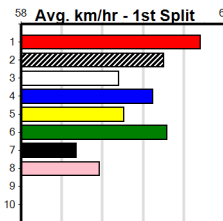

Sale

11
2:50PM
(VIC time)

AUSSIE SECRET @ STUD (275+RANK)

Distance: 435m, Race Type: Grade 5, Total Prizemoney: $1,530
1st: $1,000, 2nd: $320, 3rd: $160, 4th: $50

Watchdog Tips: 0 0 0 0 Bet: