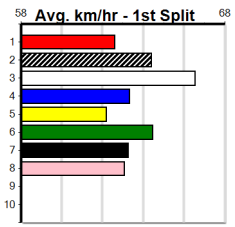

Sale

7
1:40PM
(VIC time)

CABINET CONNECTIONS (275+RANK)

Distance: 435m, Race Type: Grade 5, Total Prizemoney: $1,530
1st: $1,000, 2nd: $320, 3rd: $160, 4th: $50

Watchdog Tips: 0 0 0 0 Bet: