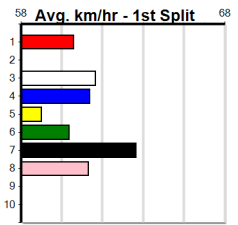

Sale

SPORTSBET GREEN TICKS (275+RANK)

Distance: 435m, Race Type: Maiden, Total Prizemoney: $1,530
1st: $1,000, 2nd: $320, 3rd: $160, 4th: $50

1
11:55AM
(VIC time)

Watchdog Tips: **0** **0** **0** **0** Bet: .