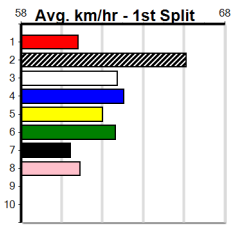

Sale

IAN CARTER BUILDER (275+RANK)

Distance: 435m, Race Type: Grade 5, Total Prizemoney: \$1,530
1st: \$1,000, 2nd: \$320, 3rd: \$160, 4th: \$50

6

1:22PM

(VIC time)

Watchdog Tips: 0 0 0 0 **Bet:** .

Form	Box	Weight	Dist	Track	Date	Time	BON	Margin	1st/2nd (Time)	PIR	Checked	Comment	W/R	Split 1	S/P	Grade	Winning Boxes																																																																																																							
1 AUSSIE CAN FLY [5]																	Winning Boxes																																																																																																							
BK D Jul-21 AUSSIE INFRARED SHE WIGGLES																	<table border="1"> <tr><td>1</td><td>2</td><td>3</td><td>4</td><td>5</td><td>6</td><td>7</td><td>8</td></tr> <tr><td></td><td></td><td></td><td>1</td><td>2</td><td>2</td><td></td><td>1</td></tr> <tr><td>Prize</td><td colspan="7"></td><td>\$22,345.63</td><td colspan="7"></td></tr> <tr><td>Best</td><td colspan="7"></td><td>24.66</td><td colspan="7"></td></tr> <tr><td>Starts</td><td colspan="7"></td><td>52-6-9-5</td><td colspan="7"></td></tr> <tr><td>Trk/Dst</td><td colspan="7"></td><td>23-1-4-4</td><td colspan="7"></td></tr> <tr><td>APM</td><td colspan="7"></td><td>\$5640</td><td colspan="7"></td></tr> </table>								1	2	3	4	5	6	7	8				1	2	2		1	Prize								\$22,345.63								Best								24.66								Starts								52-6-9-5								Trk/Dst								23-1-4-4								APM								\$5640							
1	2	3	4	5	6	7	8																																																																																																																	
			1	2	2		1																																																																																																																	
Prize								\$22,345.63																																																																																																																
Best								24.66																																																																																																																
Starts								52-6-9-5																																																																																																																
Trk/Dst								23-1-4-4																																																																																																																
APM								\$5640																																																																																																																
Trainer: Peter Mckenzie (Tinamba)																																																																																																																								
4th (3) 30.2 435 SLE R12 04-Aug-24 25.04 24.36 5.50LZAPPER BALE (24.66) M/533 . SW . 5.47 \$10.00 5																																																																																																																								
6th (8) 30.6 435 SLE R10 11-Aug-24 25.25 24.42 7.50LDAINTREE SPIRIT (24.74) S/633 . . . 5.43 \$7.90 5																																																																																																																								
8th (1) 30.3 400 WGL R10 15-Aug-24 23.29 22.75 6.00LSWANKY CHIC (22.88) M/77 . . . 8.64 \$10.50 T3-5																																																																																																																								
5th (4) 30.5 435 SLE R11 18-Aug-24 24.98 24.18 4.00LDR. CHIEFTAIN (24.71) M/634 . V0 . 5.40 \$20.50 5																																																																																																																								
Owner(s): P Mckenzie																																																																																																																								
2 URANA PANDA [5]																	Winning Boxes																																																																																																							
WBE B May-22 FERNANDO BALE MA'S PLUM JAM																	<table border="1"> <tr><td>1</td><td>2</td><td>3</td><td>4</td><td>5</td><td>6</td><td>7</td><td>8</td></tr> <tr><td></td><td></td><td>2</td><td>1</td><td></td><td></td><td></td><td></td></tr> <tr><td>Prize</td><td colspan="7"></td><td>\$5,875.00</td><td colspan="7"></td></tr> <tr><td>Best</td><td colspan="7"></td><td>FSH</td><td colspan="7"></td></tr> <tr><td>Starts</td><td colspan="7"></td><td>11-3-1-2</td><td colspan="7"></td></tr> <tr><td>Trk/Dst</td><td colspan="7"></td><td>0-0-0-0</td><td colspan="7"></td></tr> <tr><td>APM</td><td colspan="7"></td><td>\$3350</td><td colspan="7"></td></tr> </table>								1	2	3	4	5	6	7	8			2	1					Prize								\$5,875.00								Best								FSH								Starts								11-3-1-2								Trk/Dst								0-0-0-0								APM								\$3350							
1	2	3	4	5	6	7	8																																																																																																																	
		2	1																																																																																																																					
Prize								\$5,875.00																																																																																																																
Best								FSH																																																																																																																
Starts								11-3-1-2																																																																																																																
Trk/Dst								0-0-0-0																																																																																																																
APM								\$3350																																																																																																																
Trainer: Simon Mallia (Nyora)																																																																																																																								
7th (7) 22.7 350 TRA R4 10-May-24 20.33 19.55 11.00HELLO EASY (19.61) M/55 . . . 6.70 \$2.50 X67																																																																																																																								
1st (4) 23.8 400 WGL R10 04-Jul-24 23.04 23.04 2.50LBANG ON BLUE (23.20) M/11 . V3 . 8.40 \$4.40 7																																																																																																																								
4= (8) 24.0 400 WGL R9 18-Jul-24 23.37 22.88 4.00LSWANKY CHIC (23.10) M/23 . . . 8.59 \$2.20 6G																																																																																																																								
1st (4) 23.3 400 WGL R9 13-Aug-24 22.82 22.43 1.25LSMOKIN' GRACIE (22.90) S/11 . SW . 8.31 \$7.10 6G																																																																																																																								
Owner(s): S Mallia																																																																																																																								
3 DAINTREE PEDRO [5]																	Winning Boxes																																																																																																							
BD D Oct-22 FERAL FRANKY WHISTLING BULLET																	<table border="1"> <tr><td>1</td><td>2</td><td>3</td><td>4</td><td>5</td><td>6</td><td>7</td><td>8</td></tr> <tr><td></td><td></td><td>1</td><td></td><td>1</td><td></td><td></td><td>1</td></tr> <tr><td>Prize</td><td colspan="7"></td><td>\$6,990.63</td><td colspan="7"></td></tr> <tr><td>Best</td><td colspan="7"></td><td>24.72</td><td colspan="7"></td></tr> <tr><td>Starts</td><td colspan="7"></td><td>13-3-1-1</td><td colspan="7"></td></tr> <tr><td>Trk/Dst</td><td colspan="7"></td><td>6-2-0-0</td><td colspan="7"></td></tr> <tr><td>APM</td><td colspan="7"></td><td>\$6141</td><td colspan="7"></td></tr> </table>								1	2	3	4	5	6	7	8			1		1			1	Prize								\$6,990.63								Best								24.72								Starts								13-3-1-1								Trk/Dst								6-2-0-0								APM								\$6141							
1	2	3	4	5	6	7	8																																																																																																																	
		1		1			1																																																																																																																	
Prize								\$6,990.63																																																																																																																
Best								24.72																																																																																																																
Starts								13-3-1-1																																																																																																																
Trk/Dst								6-2-0-0																																																																																																																
APM								\$6141																																																																																																																
Trainer: Gary Joske (Yinnar)																																																																																																																								
6th (3) 31.8 510 SLE R5 07-Aug-24 29.68 28.75 8.50LGAZING COLLINDA (29.11) M/456 . . . 9.43 \$3.80 X67																																																																																																																								
5th (1) 31.6 435 SLE R4 11-Aug-24 25.60 24.42 14.00FLYING MUFFIN (24.67) M/677 . . W 5.49 \$10.30 6G																																																																																																																								
2nd (6) 31.8 460 WGL R3 16-Aug-24 26.05 25.63 2.50LBEBOP JAZZ (25.88) Q/12 . . . 6.57 \$15.80 X67																																																																																																																								
1st (3) 31.9 435 SLE R3 21-Aug-24 25.21 24.64 1.5LGT FLAIR (25.31) M/222 . . SW 5.44 \$2.30 6G																																																																																																																								
Owner(s): LUCKY ELEVEN (SYN), K Joske, G Joske																																																																																																																								
4 GOT VIBES [5]																	Winning Boxes																																																																																																							
BK B Apr-21 BERNARDO SUNSET SENORITA																	<table border="1"> <tr><td>1</td><td>2</td><td>3</td><td>4</td><td>5</td><td>6</td><td>7</td><td>8</td></tr> <tr><td></td><td>1</td><td>1</td><td>1</td><td></td><td></td><td></td><td></td></tr> <tr><td>Prize</td><td colspan="7"></td><td>\$8,670.00</td><td colspan="7"></td></tr> <tr><td>Best</td><td colspan="7"></td><td>24.88</td><td colspan="7"></td></tr> <tr><td>Starts</td><td colspan="7"></td><td>22-3-4-3</td><td colspan="7"></td></tr> <tr><td>Trk/Dst</td><td colspan="7"></td><td>8-0-1-1</td><td colspan="7"></td></tr> <tr><td>APM</td><td colspan="7"></td><td>\$3715</td><td colspan="7"></td></tr> </table>								1	2	3	4	5	6	7	8		1	1	1					Prize								\$8,670.00								Best								24.88								Starts								22-3-4-3								Trk/Dst								8-0-1-1								APM								\$3715							
1	2	3	4	5	6	7	8																																																																																																																	
	1	1	1																																																																																																																					
Prize								\$8,670.00																																																																																																																
Best								24.88																																																																																																																
Starts								22-3-4-3																																																																																																																
Trk/Dst								8-0-1-1																																																																																																																
APM								\$3715																																																																																																																
Trainer: Jessica Bean (Tinamba)																																																																																																																								
5th (6) 27.3 435 SLE R12 21-Jul-24 25.72 24.29 13.00LJENNA (24.84) M/685 . . . 5.59 \$5.50 5																																																																																																																								
3rd (5) 27.4 435 SLE R6 04-Aug-24 24.96 24.36 0.50LVIPER (24.92) Q/112 . . . 5.21 \$10.20 5																																																																																																																								
6th (1) 27.4 400 WGL R11 09-Aug-24 23.25 22.22 7.50LPALTROW BALE (22.73) M/77 . SW . 8.68 \$11.90 5																																																																																																																								
4th (1) 27.3 460 WGL R6 13-Aug-24 26.31 25.71 3.25LNINETYMILE WOW (26.09) M/222 . . . 6.55 \$25.30 5																																																																																																																								
Owner(s): R Bean																																																																																																																								
5 CHARLOTTE'S HAND [5]																	Winning Boxes																																																																																																							
BK B Dec-19 DYNA VILLA CHEEKY HAND																	<table border="1"> <tr><td>1</td><td>2</td><td>3</td><td>4</td><td>5</td><td>6</td><td>7</td><td>8</td></tr> <tr><td>3</td><td>3</td><td></td><td>2</td><td>1</td><td></td><td></td><td></td></tr> <tr><td>Prize</td><td colspan="7"></td><td>\$27,137.50</td><td colspan="7"></td></tr> <tr><td>Best</td><td colspan="7"></td><td>24.90</td><td colspan="7"></td></tr> <tr><td>Starts</td><td colspan="7"></td><td>73-9-13-11</td><td colspan="7"></td></tr> <tr><td>Trk/Dst</td><td colspan="7"></td><td>8-1-4-0</td><td colspan="7"></td></tr> <tr><td>APM</td><td colspan="7"></td><td>\$3063</td><td colspan="7"></td></tr> </table>								1	2	3	4	5	6	7	8	3	3		2	1				Prize								\$27,137.50								Best								24.90								Starts								73-9-13-11								Trk/Dst								8-1-4-0								APM								\$3063							
1	2	3	4	5	6	7	8																																																																																																																	
3	3		2	1																																																																																																																				
Prize								\$27,137.50																																																																																																																
Best								24.90																																																																																																																
Starts								73-9-13-11																																																																																																																
Trk/Dst								8-1-4-0																																																																																																																
APM								\$3063																																																																																																																
Trainer: Donna Dean (Nyora)																																																																																																																								
2nd (4) 25.3 435 SLE R12 24-Jul-24 24.90 24.44 1.25LCARTEL GLAMOUR (24.82) M/322 . . . 5.35 \$5.20 5																																																																																																																								
5th (8) 25.9 460 WGL R8 01-Aug-24 26.72 26.14 7.00LBANKRUPT (26.23) M/565 . . . 6.72 \$9.30 5																																																																																																																								
6th (2) 25.6 460 WGL R5 16-Aug-24 26.79 25.63 15.00LPRETTY CAPRI (25.77) S/76 . . . 6.76 \$38.20 5NP																																																																																																																								
2nd (2) 25.5 435 SLE R12 21-Aug-24 24.99 24.64 0.75LOUR YOGI (24.95) Q/122 . . . 5.32 \$21.20 5																																																																																																																								
Owner(s): R Haines																																																																																																																								
6 POLAR TEDDY [5]																	Winning Boxes																																																																																																							
WBK D Jan-22 HOUDINI BOY MIGNON																	<table border="1"> <tr><td>1</td><td>2</td><td>3</td><td>4</td><td>5</td><td>6</td><td>7</td><td>8</td></tr> <tr><td></td><td>1</td><td></td><td></td><td></td><td>1</td><td>2</td><td></td></tr> <tr><td>Prize</td><td colspan="7"></td><td>\$11,910.00</td><td colspan="7"></td></tr> <tr><td>Best</td><td colspan="7"></td><td>24.81</td><td colspan="7"></td></tr> <tr><td>Starts</td><td colspan="7"></td><td>48-5-4-11</td><td colspan="7"></td></tr> <tr><td>Trk/Dst</td><td colspan="7"></td><td>9-0-1-3</td><td colspan="7"></td></tr> <tr><td>APM</td><td colspan="7"></td><td>\$4572</td><td colspan="7"></td></tr> </table>								1	2	3	4	5	6	7	8		1				1	2		Prize								\$11,910.00								Best								24.81								Starts								48-5-4-11								Trk/Dst								9-0-1-3								APM								\$4572							
1	2	3	4	5	6	7	8																																																																																																																	
	1				1	2																																																																																																																		
Prize								\$11,910.00																																																																																																																
Best								24.81																																																																																																																
Starts								48-5-4-11																																																																																																																
Trk/Dst								9-0-1-3																																																																																																																
APM								\$4572																																																																																																																
Trainer: Steve Nagy (Traralgon)																																																																																																																								
3rd (2) 35.0 350 HVL R6 21-Jul-24 19.58 19.12 1.75LHYPERKINETIC (19.46) M/5 . . . 6.79 \$18.10 5																																																																																																																								
7th (7) 34.9 350 HVL R5 28-Jul-24 19.69 19.29 3.5LASTON SPRITZ (19.45) S/8 . . . 6.93 \$12.20 5																																																																																																																								
7th (1) 34.2 435 SLE R11 11-Aug-24 25.22 24.42 6.00LONLY PHONES (24.82) M/777 . SW . 5.53 \$5.90 5																																																																																																																								
3rd (1) 35.0 435 SLE R12 21-Aug-24 25.14 24.64 2.75LOUR YOGI (24.95) M/533 . . . 5.41 \$9.60 5																																																																																																																								
Owner(s): S Nagy																																																																																																																								
7 ON REPEAT (NSW)[5]																	Winning Boxes																																																																																																							
BK D Jan-22 ZACK MONELLI JENNIFER ECCLES																	<table border="1"> <tr><td>1</td><td>2</td><td>3</td><td>4</td><td>5</td><td>6</td><td>7</td><td>8</td></tr> <tr><td></td><td></td><td></td><td>1</td><td></td><td>1</td><td>1</td><td></td></tr> <tr><td>Prize</td><td colspan="7"></td><td>\$3,845.63</td><td colspan="7"></td></tr> <tr><td>Best</td><td colspan="7"></td><td>24.89</td><td colspan="7"></td></tr> <tr><td>Starts</td><td colspan="7"></td><td>12-3-1-1</td><td colspan="7"></td></tr> <tr><td>Trk/Dst</td><td colspan="7"></td><td>6-3-0-0</td><td colspan="7"></td></tr> <tr><td>APM</td><td colspan="7"></td><td>\$2950</td><td colspan="7"></td></tr> </table>								1	2	3	4	5	6	7	8				1		1	1		Prize								\$3,845.63								Best								24.89								Starts								12-3-1-1								Trk/Dst								6-3-0-0								APM								\$2950							
1	2	3	4	5	6	7	8																																																																																																																	
			1		1	1																																																																																																																		
Prize								\$3,845.63																																																																																																																
Best								24.89																																																																																																																
Starts								12-3-1-1																																																																																																																
Trk/Dst								6-3-0-0																																																																																																																
APM								\$2950																																																																																																																
Trainer: Justin Bowman (Kilmory)																																																																																																																								
7th (4) 30.5 435 SLE R9 04-Aug-24 25.34 24.36 7.50LAKINA JAZZ (24.83) M/666 . . . 5.45 \$26.70 RW																																																																																																																								
5th (8) 30.8 400 WGL R11 08-Aug-24 23.41 22.66 4.25LDUNSMORE FLYER (23.13) M/45 . . . 8.71 \$14.80 T3-6																																																																																																																								
1st (7) 31.2 435 SLE R10 14-Aug-24 24.89 24.45 0.05LBE GRACEFUL (24.89) M/621 . . . 5.46 \$19.60 6G																																																																																																																								
7th (8) 31.0 435 SLE R3 18-Aug-24 25.24 24.18 16.00FLYING GENERAL (24.18) S/866 . . . 5.61 \$33.80 RWH																																																																																																																								
Owner(s): CHANA RACING (SYN), T Cogger, M Cogger																																																																																																																								
8 DR. NARNIA [5]																	Winning Boxes																																																																																																							
BEF B Feb-21 FERNANDO BALE DR. MINO																	<table border="1"> <tr><td>1</td><td>2</td><td>3</td><td>4</td><td>5</td><td>6</td><td>7</td><td>8</td></tr> <tr><td></td><td>1</td><td></td><td></td><td></td><td></td><td>1</td><td>1</td></tr> <tr><td>Prize</td><td colspan="7"></td><td>\$6,631.25</td><td colspan="7"></td></tr> <tr><td>Best</td><td colspan="7"></td><td>24.70</td><td colspan="7"></td></tr> <tr><td>Starts</td><td colspan="7"></td><td>27-3-3-5</td><td colspan="7"></td></tr> <tr><td>Trk/Dst</td><td colspan="7"></td><td>18-3-2-5</td><td colspan="7"></td></tr> <tr><td>APM</td><td colspan="7"></td><td>\$3299</td><td colspan="7"></td></tr> </table>								1	2	3	4	5	6	7	8		1					1	1	Prize								\$6,631.25								Best								24.70								Starts								27-3-3-5								Trk/Dst								18-3-2-5								APM								\$3299							
1	2	3	4	5	6	7	8																																																																																																																	
	1					1	1																																																																																																																	
Prize								\$6,631.25																																																																																																																
Best								24.70																																																																																																																
Starts								27-3-3-5																																																																																																																
Trk/Dst								18-3-2-5																																																																																																																
APM								\$3299																																																																																																																
Trainer: Emily McMahon (Darriman)																																																																																																																								
1st (7) 25.7 435 SLE R10 24-Jul-24 25.03 24.44 0.75LLITTLE MEG (25.07) M/422 . . . 5.46 \$5.50 6G																																																																																																																								
5th (7) 25.2 435 SLE R10 28-Jul-24 25.55 24.46 5.50LLAKEVIEW ROSIE (25.20) S/865 . . . 5.70 \$19.50 5																																																																																																																								
2nd (7) 25.3 435 SLE R5 14-Aug-24 24.70 24.45 0.50LJAMS NIMBLE (24.68) M/322 . SW . 5.35 \$4.20 5																																																																																																																								
6th (2) 25.5 435 SLE R10 21-Aug-24 25.40 24.64 11.00LPERSUASION (24.64) M/566 . . . 5.45 \$10.60 5																																																																																																																								
Owner(s): DOCTORS KENNELS (SYN), J McMahon, J Gill																																																																																																																								
9 *** NO RESERVE ***																	Winning Boxes																																																																																																							
Trainer: Owner(s):																																																																																																																								
10 *** NO RESERVE ***																	Winning Boxes																																																																																																							
Trainer: Owner(s):																																																																																																																								