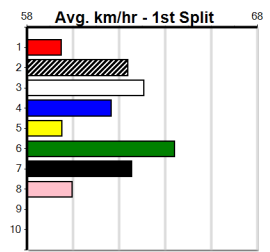

Sale
8
1:57PM
(VIC time)

TOONGABBIE LODGE (275+RANK)

Distance: 510m, Race Type: Grade 5, Total Prizemoney: $1,740
1st: $1,150, 2nd: $360, 3rd: $180, 4th: $50

Watchdog Tips: ☐ ☐ ☐ ☐ ☐

Bet:

Form Box Wgt Dist Track Date Time BON Margin 1st/2nd (Time) PIR Checked Comment W/R Split 1 S/P Grade

DR. ZEPPELIN [5]
BEF Dog Jun-20 Sire: BERNARDO Dam: DR. CADENZA
Owner(s): DOCTORS KENNELS (SYN), J McMahon, J Gill
Winning Distances: < 300m (0) 300 - 399m (2) 400 - 499m (5) 500 - 599m (2) 600 - 699m (0) > 700m (0)
Winning Weights: 33.3(1) 34.9(1) 35.6(1) 35.7(1) 35.9(1) 36.0(1) 36.3(1) 37.1(1) 37.8(1)

4th (7)	38.2	450	TRA	R6	08-Jul-24	25.56	24.96	8.50L CALIMO (24.96)	M/654	. . . . .	7.00	$13.10	5
5th (1)	38.1	395	TRA	R7	10-Jul-24	22.56	22.23	4.75L DR. QUEENIE (22.23)	M/7755	. . . . .	3.90	$25.10	5
6th (7)	38.3	500	TRA	R8	15-Jul-24	29.60	29.15	6.50L CREW (29.15)	M/766	. . . . .	10.04	$12.90	T3-5
5th (1)	38.4	435	SLE	R12	24-Jul-24	25.53	24.44	11.00 CARTEL GLAMOUR (24.82)	S/677	. . . . .	5.54	$3.00	5
5th (2)	38.0	435	SLE	R11	28-Jul-24	25.13	24.46	5.50L JOHNSON STREET (24.76)	M/665	. . . . .	5.52	$21.80	5
6th (5)	37.8	435	SLE	R5	04-Aug-24	25.34	24.36	8.00L SUNDAY SEA (24.81)	S/888	. . . . .	5.65	$14.50	5
1st (3)	37.8	435	SLE	R12	14-Aug-24	24.78	24.45	1.75L NO DOORS (24.89)	M/532	. . . . .	5.46	$13.80	5
2nd (1)	38.0	435	SLE	R11	18-Aug-24	24.84	24.18	2.00L DR. CHIEFTAIN (24.71)	S/865	. . . SW	5.54	$6.20	5

Last 3 wins NOT included above

1st (6)	36.0	435	SLE	R11	08-Oct-23	24.71	24.36	6.50L PLATINUM BOW (25.14)	S/821	. . . . .	5.46	$45.70	5NP
1st (4)	35.9	500	TRA	R6	30-Oct-23	28.31	28.31	0.10L MIGHTY HERCULES (28.32)	M/311	. . . . .	9.37	$15.40	T3-5
1st (1)	37.1	510	SLE	R8	24-Apr-24	29.28	29.28	2.00L RHONDA GEM (29.41)	Q/211	. . . V7	9.40	$10.20	5

Box History

Bx	1st	2nd	3rd	4th	5th	6th	7th	8th
1	1	1	2	4	5	1	1	1
2	1	2	2	3				2
3	2		1		1	1	2	
4	1		2	1	2	1	2	
5			2	2	2	2		1
6	1	1		4	3	1	2	2
7				4	4	3	4	1
8	4		1	1				

Prize Best Starts Trk/Dts APM $18465.00 29.28(1)-24/4/24 90-9-3-10 9-1-0-0 3918