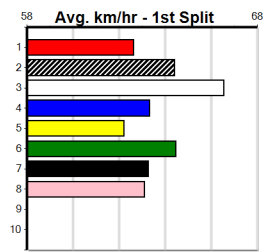

Sale
7
1:40PM
(VIC time)

CABINET CONNECTIONS (275+RANK)

Distance: 435m, Race Type: Grade 5, Total Prizemoney: $1,530
1st: $1,000, 2nd: $320, 3rd: $160, 4th: $50

Watchdog Tips:

Bet:

Form Box	Wgt	Dist	Track	Date	Time	BON	Margin	1st/2nd (Time)	PIR	Checked	Comment	WR	Split 1	S/P	Grade

DUSTY OLD ROAD [5]

F Dog Apr-21 Sire: HOOKED ON SCOTCH Dam: TINDERELLA
Owner(s): C Fulford
Trainer: Corey Fulford (Maffra)
Winning Distances: < 300m (0) 300 - 399m (2) 400 - 499m (6) 500 - 599m (2) 600 - 699m (0) > 700m (0)
Winning Weights: 32.7(1) 33.0(1) 33.1(1) 33.2(1) 33.5(2) 33.7(1) 34.2(1) 34.6(1) 35.5(1)

6th (6)	33.0	510	SLE	R5	30-Jun-24	29.60	28.84	8.50L TAHONTA (29.02)	M/766	.	.	.	9.70	$30.40	5
2nd (4)	33.3	460	WGL	R8	04-Jul-24	26.33	26.13	3.00L NINETYMILE QUEEN (26.13)	M/222	.	.	.	6.75	$22.60	X45
4th (2)	33.2	435	SLE	R12	07-Jul-24	25.00	24.39	3.00L GALLOPING JIMMY (24.80)	M/444	.	.	.	5.37	$17.00	X45
4th (5)	33.3	400	WGL	R6	11-Jul-24	23.37	23.08	3.25L AUDACIOUS PADDY (23.15)	M/55	.	.	.	8.90	$5.40	T3-5
6th (5)	33.0	510	SLE	R5	21-Jul-24	29.48	28.81	6.00L DR. ANGELO (29.09)	M/666	.	.	.	9.64	$20.80	5
4th (1)	33.0	510	SLE	R8	24-Jul-24	29.60	29.09	7.50L CROW (29.09)	M/776	.	.	.	9.51	$5.20	5
7th (3)	33.5	435	SLE	R11	18-Aug-24	25.25	24.18	8.00L DR. CHIEFTAIN (24.71)	M/577	.	.	.	5.40	$30.20	5
8th (5)	33.6	460	WGL	R8	22-Aug-24	26.59	25.96	9.50L AUDACIOUS PADDY (25.96)	M/678	.	.	.	6.69	$31.40	X45

Last 3 wins NOT included above

1st (2)	33.5	450	TRA	R8	20-Nov-23	25.18	25.17	0.50L ASTON DIRECTOR (25.20)	S/422	.	.	.	6.76	$2.30	T3-5
1st (2)	33.7	400	WGL	R4	14-Dec-23	22.95	22.69	0.10L JESSICA PEARSON (22.96)	M/44	.	.	.	8.61	$3.80	T3-5
1st (3)	33.2	400	WGL	R3	20-Jun-24	22.89	22.89	1.00L ASTON CAMEO (22.96)	Q/22	.	.	.	8.52	$11.00	T3-5

Box History

Bx	1st	2nd	3rd	4th	5th	6th	7th	8th
1	1	1	2	4	3	1	1	1
2	4	1	3	3			1	
3	3	2	4		3		2	1
4	1	1		1	2	1	3	1
5		1	1	6		1	1	2
6			1		5	2		1
7	1		1	1	3	2	1	1
8			2	3	2			

Prize Best Starts Trk/Dts APM

Prize		$20295.00
Best	24.70(1)-10/9/23	
Starts	88-10-6-14	
Trk/Dts	13-0-1-4	
APM	2969