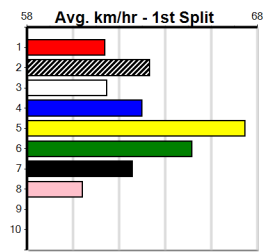

Sale
10
2:32PM
(VIC time)

RANFORD'S FAMILY BUTCHER (275+RANK)

Distance: 435m, Race Type: Mixed 6/7, Total Prizemoney: $1,530
1st: $1,000, 2nd: $320, 3rd: $160, 4th: $50

Watchdog Tips: ☐ ☐ ☐ ☐ ☐

Bet:

Form Box	Wgt	Dist	Track	Date	Time	BON	Margin	1st/2nd (Time)	PIR	Checked	Comment	WR	Split 1	S/P	Grade

1

GERO LADS [6] Biks

BK Dog Jan-21 Sire: WHISKEY RIOT Dam: CHASIN' BOBBI
Owner(s): V Sultana
Trainer: Victoria Sultana (Trafalgar East)
Winning Distances: < 300m (0) 300 - 399m (2) 400 - 499m (0) 500 - 599m (0) 600 - 699m (0) > 700m (0)
Winning Weights: 31.3(1) 32.8(1)

7th (5)	33.3	350	TRA	R10	03-Jun-24	21.00	20.25	9.00L DELTA PAWS (20.40)	M/56	.	.	.	6.81	$30.60	X67
5th (7)	33.0	350	TRA	R10	10-Jun-24	20.54	19.88	7.00L TAKE THE EDGE (20.07)	M/55	.	.	.	6.86	$68.40	T3-RW
8th (6)	32.8	350	HVL	R5	01-Jul-24	20.51	19.65	13.00 HEYFIELD HONEY (19.65)	M/8	.	.	.	6.96	$100.30	T3-RW
7th (6)	32.6	350	TRA	R2	08-Jul-24	20.87	19.86	12.00 BOMBER'S LADY (20.07)	M/56	.	.	.	6.84	$29.90	X67
3rd (4)	32.7	350	TRA	R3	15-Jul-24	20.84	20.27	8.50L SPEEDY PAM (20.28)	M/33	.	.	.	6.91	$55.80	T3-RW
7th (1)	32.9	435	SLE	R10	24-Jul-24	25.50	24.44	7.00L DR. NARNIA (25.03)	M/366	.	.	.	5.39	$55.60	6G
7th (7)	32.7	350	HVL	R10	30-Jul-24	20.21	19.56	9.00L WILD VENUS (19.59)	M/3	.	.	.	6.71	$97.60	T3-6
7th (1)	32.7	300	HVL	R1	19-Aug-24	17.74	16.86	6.50L HOTSPOT HERO (17.30)	M/5	.	.	.	4.13	$31.40	T3-RW

Last 3 wins NOT included above

1st (3)	32.8	350	TRA	R1	23-Nov-22	20.44	19.83	0.025 CORRUPTION (20.44)	M/33	.	.	.	7.04	$5.50	M
1st (7)	31.3	390	BAL	R3	24-Apr-23	22.73	22.29	1.75L LETTERFRACK LADY (22.84)	Q/21	.	.	.	8.60	$5.00	T3-7

Box History

Bx	1st	2nd	3rd	4th	5th	6th	7th	8th
1		3	3	1	1	1	3	1
2		2	2	4		1	1	1
3	1	1	2	3	2			3
4		2	2	1	1			2
5		1			2	1	1	
6		3		4	3	1	1	2
7	1		2	1	4		1	1
8		2	1	1	1	2		1

Prize Best Starts $11570.00
25.50(1)-24/7/24
Trk/Dts 80-2-14-12
APM 1-0-0-0
1105

2

WHISKEY JESS [6]

BK Bitch Jan-21 Sire: WHISKEY RIOT Dam: CHASIN' BOBBI
Owner(s): V Sultana
Trainer: Victoria Sultana (Trafalgar East)
Winning Distances: < 300m (0) 300 - 399m (1) 400 - 499m (1) 500 - 599m (0) 600 - 699m (0) > 700m (0)
Winning Weights: 26.1(2)

6th (4)	26.7	395	TRA	R10	16-Oct-23	23.31	22.64	7.50L AUDACIOUS LIVVY (22.81)	M/455	.	.	.	3.86	$27.80	X67
5th (3)	26.6	350	TRA	R9	23-Oct-23	20.37	19.95	4.75L LITTLE EASY (20.05)	M/34	.	.	.	6.76	$41.50	T3-RW
7th (7)	27.0	350	TRA	R10	13-Nov-23	21.16	19.71	12.00 ZAR ZAR BING (20.36)	Q/17	.	.	.	6.79	$14.80	T3-6
7th (1)	27.5	350	TRA	R9	11-Dec-23	21.12	19.68	17.00 AYLA ROSE (19.94)	M/87	.	V21	.	6.97	$41.60	X67
T (8)	27.8	395	TRA	R9	01-Jan-24	0.00	22.04	NEENA BALE (22.04)	M/888	.	V14	.	4.82	$39.80	T3-RW
6th (2)	28.4	350	TRA	R10	19-Feb-24	21.27	19.80	21.00 STEFKA (19.87)	M/66	.	VO	.	7.19	$34.80	T3-RW
8th (2)	27.2	350	TRA	R9	22-Apr-24	20.94	19.86	12.00 INTER BLACK FIRE (20.11)	M/88	.	VO	.	7.07	$50.60	T3-6
8th (4)	27.3	350	TRA	R2	10-Jun-24	21.19	19.88	14.00 SANDY BALE (20.24)	M/78	.	V14	.	6.95	$64.60	T3-RW

Last 3 wins NOT included above

1st (2)	26.1	350	TRA	R1	10-Apr-23	20.39	20.15	0.75L ARABIAN PRINCESS (20.44)	Q/11	.	SW	.	6.68	$2.90	T3-M
1st (2)	26.1	400	WGL	R9	27-Apr-23	23.31	22.92	5.50L BE RUGGED (23.67)	M/31	.	.	.	8.54	$6.40	T3-7

Box History

Bx	1st	2nd	3rd	4th	5th	6th	7th	8th
1		1			2	2	1	
2	2	1					2	1
3				1	2		1	1
4		1	1				1	1
5		1					1	1
6		2		1	1		2	
7				1			2	
8			2		1	1		

Prize Best Starts $4870.00
FSH
Trk/Dts 41-2-6-1
APM 0-0-0-0
146