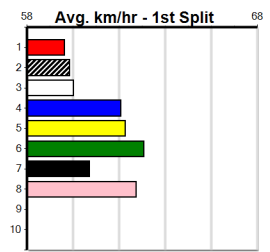

Sale

4

12:47PM

(VIC time)

TRFM (275+RANK)

Distance: 435m, Race Type: Mixed 6/7, Total Prizemoney: $1,530
1st: $1,000, 2nd: $320, 3rd: $160, 4th: $50

Watchdog Tips:

Bet:

Form Box	Wgt	Dist	Track	Date	Time	BON	Margin	1st/2nd (Time)	PIR	Checked	Comment	WR	Split 1	S/P	Grade

CARLIN [7]
BK Dog May-21 Sire: ASTON KIMETTO Dam: BLUE SURFONIC
Owner(s): J Gill Trainer: Jennifer Gill (Darriman)
Winning Distances: < 300m (0) 300 - 399m (0) 400 - 499m (1) 500 - 599m (0) 600 - 699m (0) > 700m (0)
Winning Weights: 31.4(1)

F (5)	31.3	435	SLE	R3	03-Jan-24	0.00	24.42	URIEL BALE (24.48)	S/8	VO	5.60	$23.30	M
1st (8)	31.4	435	SLE	R1	17-Jan-24	24.53	24.25	3.25L ELLE GEM (24.75)	M/211		5.37	$12.00	M
4th (3)	31.1	435	SLE	R10	21-Jan-24	24.87	24.08	3.75L MYALL MEG (24.61)	S/644		5.49	$6.20	X67
8th (2)	30.3	395	TRA	R3	12-Jul-24	22.76	22.16	5.00L DAINTREE GODDESS (22.41)	S/888		4.10	$8.80	X67H
6th (8)	30.2	435	SLE	R3	14-Aug-24	25.28	24.45	4.50L BRAEMAR SHEILA (24.98)	S/645		5.46	$2.20	7

Last 3 wins NOT included above

Bx	1st	2nd	3rd	4th	5th	6th	7th	8th
1								
2								
3				1				1
4								
5								
6								
7								
8	1					1		

Prize Best	$2078.75
Starts	24.53(8)-17/1/24
Trk/Dts	5-1-0-0
APM	3-1-0-0
	416

VIENNA GOLD [7]
RF Bitch May-21 Sire: SENNACHIE Dam: BELLA EDITION
Owner(s): S Northway Trainer: Susan Northway (Heyfield)
Winning Distances: < 300m (0) 300 - 399m (1) 400 - 499m (0) 500 - 599m (0) 600 - 699m (0) > 700m (0)
Winning Weights: 31.1(1)

6th (4)	31.6	435	SLE	R2	03-Jul-24	25.45	24.41	7.00L PAW LOUIS (24.97)	M/677		5.49	$4.20	7
6th (2)	31.6	395	TRA	R2	12-Jul-24	22.50	22.16	4.50L PAW YONDER (22.19)	M/744		3.98	$8.90	X67H
2nd (5)	31.6	435	SLE	R4	17-Jul-24	24.99	24.54	1.25L SNOWFEST (24.91)	M/322		5.40	$5.90	7
4th (5)	31.6	435	SLE	R9	24-Jul-24	24.98	24.44	3.25L PAW HUNTER (24.77)	S/755		5.50	$6.10	X67
5th (2)	31.3	435	SLE	R3	28-Jul-24	25.53	24.46	9.50L LITTLE MEG (24.88)	S/788		5.53	$3.70	X67
7th (6)	31.4	435	SLE	R3	07-Aug-24	25.24	24.38	4.50L STOJANOVIC (24.92)	M/777		5.52	$4.80	7
3rd (2)	32.0	435	SLE	R3	14-Aug-24	25.00	24.45	0.50L BRAEMAR SHEILA (24.98)	S/554		5.44	$4.30	7
3rd (6)	31.6	435	SLE	R2	21-Aug-24	25.30	24.64	2.25L PAUA OF TESSA (25.15)	M/744		5.49	$9.90	7

Last 3 wins NOT included above

1st (7)	31.1	350	TRA	R1	01-Mar-24	20.06	19.72	2.75L PRINCESS BARONA (20.25)	Q/21		6.68	$14.00	M

Bx	1st	2nd	3rd	4th	5th	6th	7th	8th
1								
2			1		1	1		
3								
4				2		1		
5		1		2				
6		1	1					1
7	1			1				
8								

Prize Best	$3665.00
Starts	24.74(6)-26/6/24
Trk/Dts	14-1-2-2
APM	10-0-2-2
	2177