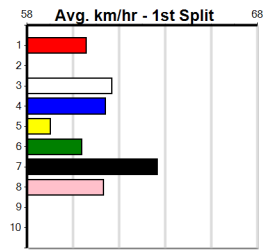

Sale
1
11:55AM
(VIC time)

SPORTSBET GREEN TICKS (275+RANK)

Distance: 435m, Race Type: Maiden, Total Prizemoney: $1,530
1st: $1,000, 2nd: $320, 3rd: $160, 4th: $50

Watchdog Tips: ☐ ☐ ☐ ☐ ☐ Bet: ☐

Form Box	Wgt	Dist	Track	Date	Time	BON	Margin	1st/2nd (Time)	PIR	Checked	Comment	WR	Split 1	S/P	Grade
HURRICANE ELSIE [M]															
BK	Bitch			Apr-22			Sire: ZACK MONELLI		Dam: JOSIE'S ENTITY		Trainer: Joseph Sultana (Trafalgar East)				
Owner(s): J Sultana															
Winning Distances: < 300m (0) 300 - 399m (0) 400 - 499m (0) 500 - 599m (0) 600 - 699m (0) > 700m (0)															
Winning Weights:															
7th (5)	25.1	350	TRA	R1	08-Jul-24	20.66	19.86	6.00L VIC ROSE (20.25)	M/66				7.14	$25.00	M
6th (3)	25.4	350	TRA	R1	15-Jul-24	20.98	20.27	4.00L WHISKEY SPLASH (20.72)	M/76				7.21	$77.20	T3-M
6th (3)	25.4	400	WGL	R1	18-Jul-24	23.91	22.88	6.50L COLLINDA POPS (23.48)	M/86				8.96	$89.20	M
7th (8)	25.8	435	SLE	R2	24-Jul-24	25.91	24.44	13.00 MR. GROOVE (25.02)	M/877				5.58	$61.70	M
7th (1)	25.9	350	HVL	R2	30-Jul-24	20.72	19.56	11.00 TEAM FARRIER (20.02)	M/7				6.97	$47.20	T3-M
7th (1)	25.7	400	WGL	R3	01-Aug-24	23.99	22.88	14.00 BALANCED (23.02)	Q/88				9.04	$48.40	M
7th (4)	26.1	300	HVL	R1	12-Aug-24	17.88	16.88	11.00 I'M FLYING (17.15)	S/6				4.25	$20.20	M
7th (4)	26.3	350	HVL	R9	19-Aug-24	20.65	19.15	13.00 MINA WINGS (19.77)	M/8		VO		6.99	$162.80	T3-M
Last 3 wins NOT included above															

Box History

Bx	1st	2nd	3rd	4th	5th	6th	7th	8th	
1							2		
2									
3					2				
4						1	3		
5							2	1	
6									
7									
8								1	
Prize Best								$0.00	
Starts	25.91(8)-24/7/24							12-0-0-0	
Trk/Dts								1-0-0-0	
APM								0	

BIG RIG [M]															
F	Dog			Jan-23			Sire: HOOKED ON SCOTCH		Dam: ZHENG		Trainer: Christian Wilk (Tanjil South)				
Owner(s): Eye Candy (SYN), C Wilk, K Gorman															
Winning Distances: < 300m (0) 300 - 399m (0) 400 - 499m (0) 500 - 599m (0) 600 - 699m (0) > 700m (0)															
Winning Weights:															
6th (6)	33.7	460	WGL	R2	13-Aug-24	27.23	25.71	16.00 STAR COMMAND (26.12)	S/666		VO		7.14	$20.60	MH
6th (4)	32.9	435	SLE	R1	18-Aug-24	25.75	24.18	11.00 HIGH FINANCE (25.04)	S/666				5.58	$33.50	M
Last 3 wins NOT included above															

Box History

Bx	1st	2nd	3rd	4th	5th	6th	7th	8th	
1									
2									
3									
4						1			
5									
6						1			
7									
8									
Prize Best								$0.00	
Starts	25.75(4)-18/8/24							2-0-0-0	
Trk/Dts								1-0-0-0	
APM								0	

CONCRETE EGAN [M]															
BK	Dog			Feb-22			Sire: ZACK MONELLI		Dam: SUPERCOMPUTER		Trainer: Chloe Bowman (Kilmany)				
Owner(s): J Bowman															
Winning Distances: < 300m (0) 300 - 399m (0) 400 - 499m (0) 500 - 599m (0) 600 - 699m (0) > 700m (0)															
Winning Weights:															
3rd (8)	30.8	400	WGL	R1	18-Jun-24	23.39	22.54	4.50L WATER BOMB (23.09)	S/22		V7		8.62	$20.60	M
6th (1)	31.6	435	SLE	R2	07-Jul-24	25.61	24.39	8.50L SOMERTON KAREN (25.02)	Q/256				5.40	$5.30	M
4th (8)	31.3	350	TRA	R1	15-Jul-24	20.88	20.27	2.50L WHISKEY SPLASH (20.72)	M/44				6.93	$2.50	T3-M
5th (2)	31.5	435	SLE	R2	24-Jul-24	25.72	24.44	10.00 MR. GROOVE (25.02)	M/255				5.37	$6.10	M
4th (4)	31.4	435	SLE	R1	28-Jul-24	25.53	24.46	5.50L LILY LALA (25.18)	M/333				5.50	$32.30	M
P (5)	31.2	400	WGL	R9	08-Aug-24	0.00	22.66	. SECRETS WITHOUT (23.18)			V10			$6.60	T3-M
8th (2)	31.3	400	WGL	R2	22-Aug-24	23.98	22.55	21.00 ITHACAN GODDESS (22.55)	M/88				8.77	$15.30	M
Last 3 wins NOT included above															

Box History

Bx	1st	2nd	3rd	4th	5th	6th	7th	8th	
1									
2						1			
3								1	
4					1				
5									
6									
7									
8			1	1					
Prize Best								$385.00	
Starts	25.53(4)-28/7/24							7-0-0-1	
Trk/Dts								3-0-0-0	
APM								271