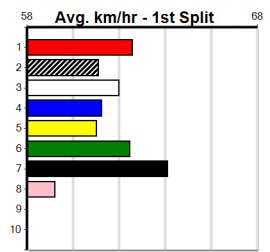

Sale
5
1:05PM
(VIC time)

GIPPSLANDS GOLD 98.3 (275+RANK)

Distance: 510m, Race Type: Grade 7, Total Prizemoney: $1,740
1st: $1,150, 2nd: $360, 3rd: $180, 4th: $50

Watchdog Tips: ☐ ☐ ☐ ☐ ☐

Bet:

1

RING ME LATER [7]
BK Dog Mar-22 Sire: MY REDEEMER Dam: BAG OF TRICKS
Owner(s): R Haines Trainer: Donna Dean (Nyora)
Winning Distances: < 300m (0) 300 - 399m (1) 400 - 499m (0) 500 - 599m (0) 600 - 699m (0) > 700m (0)
Winning Weights: 28.5(1)

5th	6th	7th	8th	9th	10th	11th	12th	13th	14th	15th	16th	17th	18th	19th	20th
5th (6) 29.3 395 TRA R2 08-Apr-24 22.89 22.05 13.00 DR. KENNETH (22.05) M/655 . . . . . 3.95 $4.00 T3-M	1st (8) 28.5 350 TRA R1 03-Jun-24 20.43 20.25 3.5L TERRY'S JEANS (20.65) Q/12 . . . . . 6.78 $1.50 M	6th (1) 28.6 515 SAN R2 13-Jun-24 30.25 29.38 6.50L PAW YASMIN (29.80) M/4456 . . . . . 5.26 $45.40 X67	5th (8) 28.8 515 SAN R1 20-Jun-24 30.88 29.15 18.00 PAW TIKI (29.67) M/4555 . . . . . 5.23 $40.60 X67	5th (2) 29.4 395 TRA R9 10-Jul-24 23.07 22.23 6.50L CASH FOR KOTA (22.65) M/2566 . . . . . 4.01 $2.40 X67	3rd (2) 29.5 450 WBL R5 15-Jul-24 26.28 26.03 3.75L SULTAN OF SWOON (26.03) M/333 . . . . . 6.84 $3.80 T	7th (6) 29.9 400 WGL R9 01-Aug-24 23.59 22.88 6.00L DANCING DARCI (23.20) M/58 . . . . . 8.68 $11.40 T	7th (7) 29.4 460 WGL R3 16-Aug-24 26.64 25.63 11.00 BEBOP JAZZ (25.88) M/77 . . . . . 7.03 $41.60 X67								

Last 3 wins NOT included above

Bx	1st	2nd	3rd	4th	5th	6th	7th	8th
1								
2			1		1	1		
3								
4								
5			1					
6					1	1		1
7			1		1	1		1
8	1		1		1			

Prize Best	$1915.00
Starts	FSTD 14-1-0-4
Trk/Dts	0-0-0-0
APM	911

2

LAKEVIEW APRIL [7]
WBE Bitch Sep-21 Sire: FERNANDO BALE Dam: LAKEVIEW GRACE
Owner(s): M Wilkins Trainer: Michelle Wilkins (Giffard West)
Winning Distances: < 300m (0) 300 - 399m (0) 400 - 499m (1) 500 - 599m (0) 600 - 699m (0) > 700m (0)
Winning Weights: 27.5(1)

6th	7th	8th	9th	10th	11th	12th	13th	14th	15th	16th	17th	18th	19th	20th
6th (7) 28.3 460 WGL R2 27-Jun-24 26.96 26.09 5.50L AXEL'S RADAR (26.58) Q/115 . . . . . 6.58 $31.20 M	2nd (6) 28.2 350 TRA R1 08-Jul-24 20.32 19.86 1.00L VIC ROSE (20.25) M/54 . . . . . 6.90 $4.00 M	3rd (6) 28.0 435 SLE R1 14-Jul-24 25.31 24.43 4.00L CHALUPA BATMAN (25.03) M/566 . . . . . 5.48 $40.20 M	3rd (3) 28.2 510 SLE R3 17-Jul-24 29.57 28.91 3.25L MADALIA TIPPER (29.36) M/444 . . . . . 9.54 $82.40 RW	5th (3) 27.7 435 SLE R1 21-Jul-24 25.64 24.29 12.00 THORKILDSEN (24.86) Q/565 . . . . . 5.52 $13.80 M	6th (5) 27.6 435 SLE R2 28-Jul-24 25.53 24.46 6.00L GAZING COLLINDA (25.14) M/577 . . . . . 5.40 $77.50 M	1st (3) 27.5 435 SLE R2 14-Aug-24 24.65 24.45 4.50L VIENNA SUNSET (24.96) Q/111 . . . SW . . . 5.25 $10.20 M	6th (8) 27.9 435 SLE R2 21-Aug-24 25.70 24.64 8.00L PAUA OF TESSA (25.15) M/376 . . . . . 5.42 $16.10 T							

Last 3 wins NOT included above

Bx	1st	2nd	3rd	4th	5th	6th	7th	8th
1				1	1	1		
2								
3	1	1	2	2	1	2		
4								
5			1		1	1	1	
6		2	2			1		
7						2		
8	1				3	2		

Prize Best	$4295.00
Starts	29.57(3)-17/7/24
Trk/Dts	34-1-4-6
APM	3-0-0-1
	2374