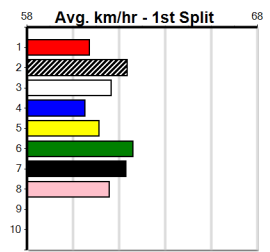

Sale
9
2:15PM
(VIC time)

BSG AUSTRALIA (275+RANK)

Distance: 435m, Race Type: Mixed 6/7, Total Prizemoney: $1,530
1st: $1,000, 2nd: $320, 3rd: $160, 4th: $50

Watchdog Tips: ☐ ☐ ☐ ☐ ☐

Bet:

Form Box Wgt Dist Track Date Time BON Margin 1st/2nd (Time) PIR Checked Comment W/R Split 1 S/P Grade

DR. NATASHA [6]
BK Bitch Feb-21 Sire: BERNARDO Dam: BEATRICE
Owner(s): DOCTORS KENNELS (SYN), J McMahon, J Gill Trainer: Kimberley McMahon (Darriman)
Winning Distances: < 300m (0) 300 - 399m (1) 400 - 499m (1) 500 - 599m (0) 600 - 699m (0) > 700m (0)
Winning Weights: 27.1(1) 27.7(1)

Box	1st	2nd	3rd	4th	5th	6th	7th	8th
1					1		1	1
2								
3	1				1	1		
4								1
5								
6	1						1	
7						1		
8			1					1

Prize Best Starts Trk/Dts APM: $3840.00, 24.71(6)-4/2/24, 14-2-0-1, 10-1-0-1, 904

1st (3) 27.7 395 TRA R3 29-Dec-23 22.65 21.88 1.5L LITTLE VENICE (22.74) M/111 . . . 3.80 $11.60 M
1st (6) 27.1 435 SLE R4 04-Feb-24 24.71 24.19 0.10L HAY RILEY (24.72) M/111 . . . SW . 5.24 $36.50 7

COLLINDA LAW [6]
BK Dog May-22 Sire: ASTON DEE BEE Dam: AUDACIOUS BELL
Owner(s): S Tyler Trainer: Stephanie Tyler (Boisdale)
Winning Distances: < 300m (0) 300 - 399m (0) 400 - 499m (2) 500 - 599m (0) 600 - 699m (0) > 700m (0)
Winning Weights: 35.6(1) 36.0(1)

Box	1st	2nd	3rd	4th	5th	6th	7th	8th
1	1			1	1			
2						1		1
3		1				1		
4			1					
5	1							
6								2
7					1	1		
8							1	

Prize Best Starts Trk/Dts APM: $3655.00, 24.78(1)-14/8/24, 15-2-0-3, 12-2-0-3, 2833

1st (5) 35.6 435 SLE R1 19-Jun-24 24.97 24.41 5.50L DAINTREE PISTOL (25.34) M/111 . . . SW . 5.33 $3.60 M

ALPHA GIRL [7]
BK Bitch Aug-21 Sire: BEWILDERING Dam: MISS DEE MEADOWS
Owner(s): S Van oirschot Trainer: Steven Van oirschot (Moe South)
Winning Distances: < 300m (0) 300 - 399m (0) 400 - 499m (1) 500 - 599m (0) 600 - 699m (0) > 700m (0)
Winning Weights: 28.5(1)

Box	1st	2nd	3rd	4th	5th	6th	7th	8th
1					1			
2						1		
3								2
4					1	1		1
5							1	
6					1	2		1
7	1			1	1	1	1	1
8				1	1	1	1	1

Prize Best Starts Trk/Dts APM: $1250.00, 25.87(2)-22/5/24, 17-1-0-0, 2-0-0-0, 980

1st (7) 28.5 400 WGL R1 27-Jun-24 23.28 22.85 2.75L PLUSH (23.46) M/11 . . . SW . 8.55 $6.80 M
8th (7) 28.8 400 WGL R3 11-Jul-24 24.11 23.08 7.50L HAVANA BLUEBIRD (23.62) S/88 . . . . 8.80 $28.00 T3-7
5th (6) 28.8 400 WGL R4 18-Jul-24 23.74 22.88 11.00 ASTON CONGO (22.98) S/54 . . . . 8.84 $28.40 7
4th (8) 28.5 425 BEN R4 24-Jul-24 24.73 24.31 3.25L SHAKA BIG CHIEF (24.51) M/444 . . . . 6.86 $13.50 7
7th (6) 28.4 400 WGL R10 01-Aug-24 23.56 22.88 5.50L OLYMPIC HISTORY (23.18) S/66 . . . . 8.82 $25.10 7
6th (7) 28.4 390 SHP R9 08-Aug-24 23.01 22.32 8.50L COLLINDA PEARL (22.42) M/34 . . . . 8.86 $156.20 T3-7
8th (8) 28.8 400 WGL R4 15-Aug-24 23.78 22.75 14.00 GALLOPING JESSIE (22.84) S/78 . . . . 8.78 $18.30 T3-7
4th (6) 28.7 425 BEN R9 21-Aug-24 25.10 24.10 11.00 PRINCE PIERRE (24.39) M/675 . . . . 6.94 $31.10 7