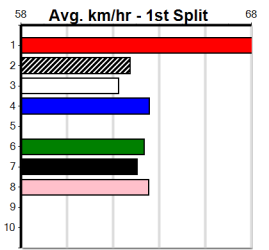

Sale

3

12:27PM

(VIC time)

ROTTI SECURITY (275+RANK)

Distance: 435m, Race Type: Mixed 6/7, Total Prizemoney: $1,530
1st: $1,000, 2nd: $320, 3rd: $160, 4th: $50

Watchdog Tips:

Bet:

Form Box	Wgt	Dist	Track	Date	Time	BON	Margin	1st/2nd (Time)	PIR	Checked	Comment	WR	Split 1	S/P	Grade

1

URANA RHINO [6]
BE Bitch May-22 Sire: FERNANDO BALE Dam: MA'S PLUM JAM
Owner(s): S Mallia Trainer: Simon Mallia (Nyora)
Winning Distances: < 300m (0) 300 - 399m (2) 400 - 499m (0) 500 - 599m (0) 600 - 699m (0) > 700m (0)
Winning Weights: 23.2(1) 24.3(1)

5th (6)	22.8	300	HVL	R9	31-May-24	17.09	16.66	3.5L	HERE'S TO LOUIE (16.85)	M/4	.	.	3.99	$4.10	T3-RW
1st (7)	23.2	350	HVL	R5	07-Jun-24	19.62	19.55	0.75L	ANGRY FRANKY (19.66)	Q/1	.	.	6.52	$1.80	T3-RW
2nd (6)	23.2	350	HVL	R4	14-Jun-24	19.79	19.40	2.50L	ANGRY FRANKY (19.61)	M/1	.	.	6.57	$1.90	T3-RW
2nd (8)	23.2	350	HVL	R4	21-Jun-24	19.82	19.54	2.25L	ASTON MONARCHY (19.67)	M/2	.	.	6.65	$3.70	T3-RW
2nd (4)	23.2	350	HVL	R7	28-Jun-24	19.67	19.34	1.00L	ZIPPI MUSTANG (19.62)	.	.	.	.	$5.30	T3-6
7th (1)	23.2	350	HVL	R3	14-Jul-24	20.01	19.35	6.50L	LUXFORD (19.59)	M/6	.	.	6.77	$16.50	X67
8th (5)	23.1	400	WGL	R9	18-Jul-24	23.91	22.88	12.00	SWANKY CHIC (23.10)	M/46	.	.	8.77	$9.70	6G
7th (2)	22.7	400	WGL	R9	13-Aug-24	23.58	22.43	11.00	URANA PANDA (22.82)	M/67	.	.	8.61	$22.60	6G

Last 3 wins NOT included above

1st (5)	24.3	350	HVL	R7	17-Jan-24	19.84	19.51	1.00L	HUDSON FLYER (19.90)	Q/2	.	.	6.59	$1.50	M

Box History

Bx	1st	2nd	3rd	4th	5th	6th	7th	8th
1	1							
2								2
3								
4		2			1			
5	1						1	1
6		2			2			
7	1							
8		1			1			

Prize Best $5280.00
Starts FSH
Trk/Dts 17-2-6-0
APM 0-0-0-0
1968

2

OLYMPIC HISTORY [6]
BK Dog Oct-21 Sire: BLUE MOON RISING Dam: VALHALLA GIRL
Owner(s): S Van oirschot Trainer: Steven Van oirschot (Moe South)
Winning Distances: < 300m (0) 300 - 399m (0) 400 - 499m (2) 500 - 599m (0) 600 - 699m (0) > 700m (0)
Winning Weights: 28.3(2)

8th (8)	28.2	400	WGL	R1	23-Apr-24	23.78	22.71	12.00	BIRMINGHAM (22.97)	M/88	.	.	8.85	$18.00	M
F (8)	28.6	400	WGL	R1	21-May-24	0.00	22.56	.	RED ED (23.06)	M/56	.	V14	8.82	$58.20	M
7th (1)	28.3	300	HVL	R1	19-Jul-24	17.39	16.74	5.00L	FLYING SCOTSMAN (17.04)	S/3	.	.	4.12	$26.10	M
1st (1)	28.3	425	BEN	R2	24-Jul-24	24.56	24.31	2.50L	BLUE TICK STELLA (24.72)	M/111	.	SW	6.73	$4.60	M
1st (7)	28.3	400	WGL	R10	01-Aug-24	23.18	22.88	0.50L	MIDNIGHT SHIMMER (23.20)	M/33	.	.	8.61	$6.00	7
2nd (2)	28.1	390	SHP	R10	08-Aug-24	22.73	22.32	3.00L	URANA WHIRLWIND (22.53)	M/32	.	.	8.72	$5.10	T3-6
6th (6)	28.5	400	WGL	R9	15-Aug-24	23.76	22.75	12.00	BAGGIO (22.96)	M/66	.	.	8.93	$8.90	T3-6
4th (1)	28.4	400	WGL	R3	22-Aug-24	23.13	22.55	2.75L	TORRENTIAL (22.95)	M/44	.	.	8.51	$19.10	6G

Last 3 wins NOT included above

Box History

Bx	1st	2nd	3rd	4th	5th	6th	7th	8th
1	1			1				1
2		1						
3								
4								
5								
6						1		
7	1							
8								1

Prize Best $2370.00
Starts FSH
Trk/Dts 8-2-1-0
APM 0-0-0-0
2170