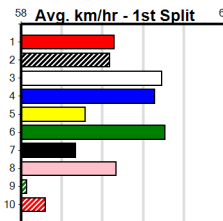

ELITE COLLARS & LEADS

Distance: 390m, Race Type: Tier 3 - Maiden, Total Prizemoney: $2,535
1st: $1,680, 2nd: $520, 3rd: $260, 4th: $75

Watchdog Tips: 0 0 0 0 **Bet:** .