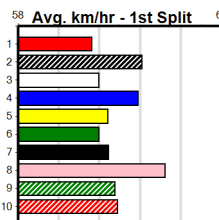

SHEPPARTON NEWS (1-2 WINS)

Distance: 450m, Race Type: Tier 3 - Restricted Win, Total Prizemoney: \$2,925

1st: \$1,950, 2nd: \$600, 3rd: \$300, 4th: \$75

5

12:15PM

(VIC time)

Watchdog Tips: **0** **0** **0** **0** **Bet:** _____