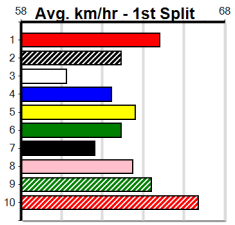

SHEPP CITY FENCING

Distance: 390m, Race Type: Grade 5 T3, Total Prizemoney: $2,925
1st: $1,950, 2nd: $600, 3rd: $300, 4th: $75

11
2:09PM
(VIC time)

Watchdog Tips: 0 0 0 0 Bet: .