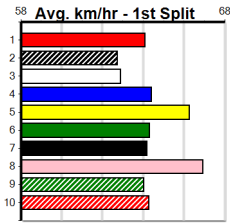

SPORTSBET MAKE IT A MULTI

Distance: 390m, Race Type: Grade 5 T3, Total Prizemoney: $2,925
1st: $1,950, 2nd: $600, 3rd: $300, 4th: $75

Watchdog Tips: **0 0 0 0** Bet: