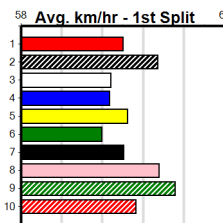

Shepparton

4

11:54AM

(VIC time)

TOP CAT VIDEO

Distance: 390m, Race Type: Grade 5 T3, Total Prizemoney: \$2,925
1st: \$1,950, 2nd: \$600, 3rd: \$300, 4th: \$75

Watchdog Tips:

0 0 0 0