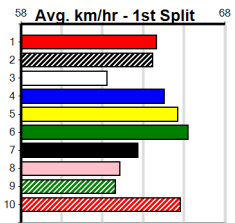

10

1:49PM

(VIC time)

Watchdog Tips:

0 0 0 0

Bet:

.