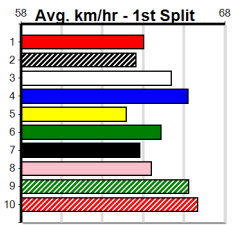

MMS ACCESS

Distance: 450m, Race Type: Grade 5 T3, Total Prizemoney: \$2,925
1st: \$1,950, 2nd: \$600, 3rd: \$300, 4th: \$75

8

1:13PM

(VIC time)

Watchdog Tips: **0 0 0 0** Bet: .

Form	Box	Weight	Dist	Track	Date	Time	BON	Margin	1st/2nd (Time)	PIR	Checked	Comment	W/R	Split 1	S/P	Grade
1 KIRWAN [5]																
BE B Apr-22 FERAL FRANKY ALL INN AVA																
Trainer: Michelle Carruthers (Bagshot)																
7th (6)	28.4	410	HOR	R12	11-Jun-24	24.22	23.42	9.00	LDISGUISE (23.59)	S/66	.	.	.	11.08	\$4.40	5
1st (8)	28.3	425	BEN	R4	28-Jun-24	24.23	23.73	0.25	LIF HE COULD (24.23)	S/421	.	.	.	6.67	\$7.80	RW
4th (4)	28.1	410	HOR	R11	02-Jul-24	23.95	23.04	6.00	RAPIDFIRE LAYLA (23.55)	M/55	.	.	.	10.81	\$2.40	5
5th (8)	28.5	450	SHP	R7	06-Jul-24	25.95	25.31	4.25	LVALKYRIE (25.67)	M/444	.	.	.	6.86	\$3.80	5
Owner(s): M Carruthers																
2 TWILIGHT KING [5]																
BK D Feb-21 AZKABAN STYLISH BREE																
Trainer: Theo Van taarling (Tallygaroopna)																
3rd (6)	29.0	390	SHP	R12	11-Jul-24	22.64	22.09	6.50	NONSTOP LOMAR (22.22)	M/53	.	.	.	8.82	\$2.80	T3-5
5th (1)	28.8	390	SHP	R3	15-Jul-24	22.94	22.02	3.25	LHEAVY METAL (22.71)	M/65	.	.	.	8.84	\$11.20	5
2nd (1)	28.8	425	BEN	R3	20-Jul-24	24.47	24.13	4.75	L MICKLEJOHN (24.14)	M/222	.	.	.	6.77	\$5.80	5
2nd (1)	29.4	450	SHP	R6	25-Jul-24	25.90	25.59	1.5	L LARA BALE (25.81)	M/221	.	.	.	6.74	\$14.80	T3-5
Owner(s): SUNDOWN (SYN), T Van taarling, F Vantaarling, S Van taarling, L Van taarling, S Vantaarling																
3 DEMONESS [5]																
BK B Nov-21 SHIMA SHINE IT'S A DIVA																
Trainer: Nicole Johnston (Tooborac)																
4th (4)	26.8	500	BEN	R5	05-Jul-24	28.67	27.81	4.00	L CAROLYN'S JOY (28.40)	M/754	.	.	.	6.84	\$8.80	5
7th (4)	26.7	525	MEP	R5	10-Jul-24	31.34	30.00	13.00	L FLY ALI (30.48)	M/5677	.	V5	.	5.40	\$33.00	5
6th (5)	26.7	500	BEN	R8	17-Jul-24	29.19	28.53	10.00	L CRUSOE MAGIC (28.53)	M/236	.	.	.	6.78	\$4.70	T3-5
4th (3)	26.9	500	BEN	R8	24-Jul-24	28.95	28.47	7.00	L ARGYLE AXLE (28.47)	M/234	.	.	.	6.78	\$9.10	5
Owner(s): N Johnston																
4 PRESS START [5]																
BK B Dec-21 BERNARDO BLACK OPIUM																
Trainer: Peter Frost (Heathcote)																
4th (5)	25.6	450	SHP	R7	01-Jul-24	26.05	25.39	3.5	L MYSTERY CHILL (25.81)	M/343	.	.	.	6.77	\$8.00	5
5th (7)	25.6	450	SHP	R5	08-Jul-24	26.25	24.98	8.50	L ZADIE (25.67)	Q/164	.	SW	.	6.64	\$8.60	5
3rd (1)	25.6	425	BEN	R11	12-Jul-24	24.45	23.86	3.5	L CIRCLE THE MOON (24.21)	Q/223	.	.	.	6.56	\$20.30	5
7th (6)	25.5	450	SHP	R5	22-Jul-24	25.99	24.95	15.00	L GOLD SCOTCH (24.99)	M/777	.	.	.	6.82	\$73.90	5
Owner(s): SEE THE DREAM (SYN), S Buccilli, B Buccilli																
5 ELARA BALE (NSW)[5]																
BK B Jan-22 FERAL FRANKY DYNA DANNA																
Trainer: Robert Camilleri (Lara)																
3rd (6)	26.7	435	SLE	R10	03-Jul-24	25.18	24.41	0.75	L BRAEMAR ELSIE (25.14)	S/644	.	.	.	5.44	\$7.70	5NP
5th (4)	26.9	410	HOR	R6	09-Jul-24	23.81	22.97	7.50	L LEGGETT BALE (23.31)	M/66	.	.	.	10.85	\$11.20	5
3rd (1)	27.0	435	SLE	R11	21-Jul-24	25.02	24.29	11.00	L DR. QUEENIE (24.29)	M/455	.	.	.	5.41	\$24.80	5
1st (4)	27.0	450	SHP	R6	25-Jul-24	25.81	25.59	1.5	L TWILIGHT KING (25.90)	M/652	.	.	.	6.87	\$4.40	T3-5
Owner(s): B Wheeler																
6 SHE'S VERSACE [5]																
BE B May-22 ZIPPING GARTH DREAMY EYES																
Trainer: Rachael Brown (Spring Gully)																
1st (2)	27.8	512	MTG	R7	27-Jun-24	30.18	30.08	3.00	L REV QUERIDA (30.40)	0	.	.	.	4.57	\$3.00	RW
4th (4)	27.6	485	HOR	R5	02-Jul-24	27.92	27.06	7.00	L GENESIS BALE (27.43)	M/674	.	.	.	6.77	\$55.50	RWH
6th (6)	27.7	500	BEN	R7	19-Jul-24	29.04	28.44	9.00	L TOKYO HEIST (28.44)	S/566	.	.	.	6.91	\$52.40	5
3rd (2)	27.5	500	BEN	R8	24-Jul-24	28.85	28.47	5.50	L ARGYLE AXLE (28.47)	M/322	.	SW	.	6.78	\$11.30	5
Owner(s): Eye Candy (SYN), C Wilk, K Gorman																
7 FIRE WIRE [5]																
F D Feb-21 ZAMBORA BROCKIE ZINNIA																
Trainer: Cameron Knott (Mt Camel)																
6th (8)	34.7	460	WGL	R6	14-May-24	26.87	25.86	8.50	L NORSE QUEEN (26.29)	M/446	.	.	.	6.77	\$16.10	5
7th (2)	34.6	450	SHP	R8	30-May-24	26.48	25.51	12.00	L LSHA TIN KING (25.65)	M/567	.	.	.	6.90	\$21.80	X45
7th (7)	33.6	500	BEN	R8	21-Jun-24	29.55	27.95	18.00	L LEKTRA TRIGGER (28.33)	M/788	.	.	.	6.86	\$70.50	X45
8th (2)	33.2	350	HVL	R8	12-Jul-24	20.16	19.47	8.00	L LASTON MONARCHY (19.61)	S/8	.	.	.	6.82	\$57.20	T3-5
Owner(s): C Knott																
8 KABUTO BALE (NSW)[5]																
BK D May-21 DYNA VILLA JACLYN BALE																
Trainer: Darren Burkett (Girgarre)																
6th (2)	30.6	390	SHP	R6	27-Jun-24	22.94	22.29	6.00	L FOUND A SPOT (22.53)	M/55	.	.	.	8.72	\$5.80	X45
2nd (6)	30.6	390	SHP	R3	08-Jul-24	22.72	22.00	0.50	L LET'S EMBRACE (22.69)	M/64	.	.	.	8.67	\$4.10	5
1st (6)	30.4	390	SHP	R10	11-Jul-24	22.43	22.09	3.00	L FEATHERS (22.63)	M/41	.	.	.	8.70	\$4.00	T3-5
8th (6)	30.4	450	SHP	R6	22-Jul-24	26.41	24.95	13.00	L LASTON ARETHA (25.50)	M/788	.	.	.	6.97	\$32.70	5
Owner(s): D Burkett																
9 SOLITARY FLICKER [5] Res.																
F D Aug-21 HARD STYLE RICO FAUN FLAME																
Trainer: Carol Jackson (Neilborough)																
7th (2)	35.9	450	WBL	R8	30-May-24	25.94	25.49	4.50	L SHE DEVIL (25.64)	S/665	.	.	.	6.87	\$36.30	X45
7th (1)	35.9	450	WBL	R8	05-Jun-24	26.09	25.47	9.00	L CANYA EXCEED (25.49)	M/788	.	.	.	6.91	\$30.80	X45
7th (5)	35.9	485	HOR	R7	11-Jun-24	28.59	27.63	10.00	L LASTON IGGY (27.91)	S/767	.	.	.	7.06	\$26.80	5
5th (1)	35.8	425	BEN	R12	26-Jul-24	24.58	23.79	6.00	L VALLETTA DASH (24.17)	M/455	.	.	.	6.67	\$14.20	5
Owner(s): Big Three (SYN), M Dennis, B Wright, M Bolger																
10 KERATIN [5] Res.																
BK B Jan-22 ORSON ALLEN OUR MAGIC TURBO																
Trainer: Thomas Wark (Rushworth)																
F (8)	21.7	450	SHP	R6	27-May-24	0.00	24.90	.	L ASPERITAS (25.40)	M/3	.	V0	.	6.59	\$6.70	5
8th (7)	21.9	300	HVL	R9	16-Jun-24	17.16	16.69	5.50	L THAI BUTTERFLY (16.77)	M/2	.	.	.	3.92	\$5.30	5
3rd (3)	21.5	300	HVL	R9	10-Jul-24	17.02	16.99	0.75	L SARAH STARFISH (16.99)	Q/1	.	.	.	3.91	\$4.30	T3-5
7th (1)	21.0	425	BEN	R6	20-Jul-24	24.73	24.13	9.00	L LOUR FABIO (24.13)	M/225	.	.	.	6.59	\$1.70	X45
Owner(s): SPIKEY (SYN), T Wark, S Evans																