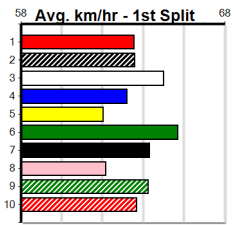

BYERS ELECTRICAL

Distance: 390m, Race Type: Tier 3 - Grade 7, Total Prizemoney: \$2,925
1st: \$1,950, 2nd: \$600, 3rd: \$300, 4th: \$75

Watchdog Tips: 0 0 0 0 Bet: .

Form	Box	Weight	Dist	Track	Date	Time	BON	Margin	1st/2nd (Time)	PIR	Checked	Comment	W/R	Split 1	S/P	Grade
------	-----	--------	------	-------	------	------	-----	--------	----------------	-----	---------	---------	-----	---------	-----	-------