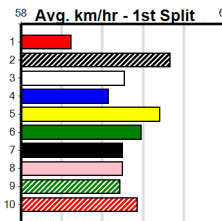

Watchdog Tips: 0 0 0 0 **Bet:** .