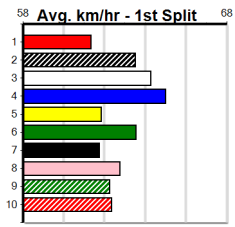

RACERS FUNCTION CENTRE

Distance: 450m, Race Type: Grade 5 T3, Total Prizemoney: $2,925
1st: $1,950, 2nd: $600, 3rd: $300, 4th: $75

6

12:35PM

(VIC time)

Watchdog Tips:

0 0 0 0

Bet:

Form Box Weight Dist Track Date Time BON Margin 1st/2nd (Time) PIR Checked Comment W/R Split 1 S/P Grade

1 IN THE BUG [5]		MISS CITY GIRL		Winning Boxes														
BD	D	Jun-21	MY REDEEMER															
Trainer: Kate Jackson (Kamarooka)																		
7th (6)	31.5	512	MTG R8	13-Jun-24	31.01	29.86	17.00LWARRINGAH BALE (29.88)	0	VNAI		4.46	$6.00	RW	Prize Best $13,730.00				
6th (4)	31.8	512	MTG R4	30-Jun-24	30.60	29.85	11.00LPAUA OF SILENCE (29.85)				4.55	$19.00	X345	NBT				
6th (4)	30.8	450	SHP R8	19-Jul-24	26.21	25.70	7.50L TESSA ORCHID (25.70)	M/666		SW		7.05	$9.00	5	Starts 39-6-6-4			
7th (6)	30.7	600	MEP R6	24-Jul-24	36.17	35.19	15.00LASTON HORNET (35.19)	S/6677				9.54	$68.50	RWH	Trk/Dst 1-0-0-0			
APM $2400																		
Owner(s): J Condon																		

2 LUCKY ONE [5]		UNIQUE JOSAPHINE		Winning Boxes													
BK	D	Jan-21	FERNANDO BALE														
Trainer: Darren Burkett (Girgarre)																	
7th (6)	30.3	450	SHP R8	29-Jun-24	26.81	26.14	10.00LZAMBEZI (26.14)	Q/355			6.84	$14.00	T3-5	Prize Best $16,537.86			
2nd (3)	30.0	450	SHP R8	11-Jun-24	26.23	25.68	5.00LBAROOGA PETE (25.88)	Q/233			6.82	$10.80	T3-5	NBT			
7th (4)	29.9	450	SHP R6	19-Jul-24	26.36	25.70	9.00LDETRIOT (25.76)	M/667			6.97	$8.40	5	Starts 61-7-9-8			
3rd (5)	29.9	425	BEN R12	24-Jul-24	24.73	24.31	1.75LSWANNY RIVER (24.62)	M/443			6.80	$3.20	5	Trk/Dst 39-4-6-5			
APM $1891																	
Owner(s): D Burkett																	

3 CAB FARE HOME (NSW)[5]		FIERY CRASH		Winning Boxes													
BK	D	Jan-20	COLLISION														
Trainer: Cameron Taylor (Neilborough)																	
7th (2)	30.1	450	BAL R6	14-Jul-24	26.23	25.38	13.00LASTON TOMMY (25.38)	M/866			6.91	$53.40	T3-5	Prize Best $15,890.00			
6th (8)	29.9	500	BEN R8	20-Jul-24	29.24	28.76	7.00LHANNY DARRISON (28.76)	M/675			6.79	$22.10	5	NBT			
7th (6)	30.4	500	BEN R6	24-Jul-24	29.09	28.47	5.00L AIRTIME INFRARED (28.75)	M/446			6.81	$35.40	5	Starts 61-6-12-3			
2nd (8)	30.1	450	BAL R6	29-Jul-24	26.07	25.69	1.5LHARRY HOTCAKES (25.97)	M/222			6.85	$12.00	5	Trk/Dst 10-2-1-0			
APM $1963																	
Owner(s): THE RAT PACK (SYN), B Bertschik, T Cerra, C Woodruff																	

4 AUSSIE SAVANNAH (NSW)[5]		REGAL SAVANNAH		Winning Boxes													
BK	B	Apr-21	AUSSIE INFRARED														
Trainer: Barry Milne (Kilmore)																	
8th (4)	28.0	390	SHP R11	04-Jul-24	23.05	22.18	8.00LWE ARE SOUTH (22.52)	M/88			8.97	$5.60	T3-5	Prize Best $10,615.00			
4th (4)	28.2	350	HVL R7	10-Jul-24	20.22	19.62	6.50LMISS DAICOS (19.79)	M/5			6.80	$2.30	T3-5	NBT			
4th (5)	27.7	450	SHP R6	19-Jul-24	26.15	25.70	6.00LDETRIOT (25.76)	M/876			7.01	$2.50	5	Starts 38-5-9-4			
6th (1)	27.7	500	BEN R6	24-Jul-24	29.03	28.47	4.00L AIRTIME INFRARED (28.75)	M/767			6.97	$10.20	5	Trk/Dst 1-0-0-1			
APM $3312																	
Owner(s): B Milne