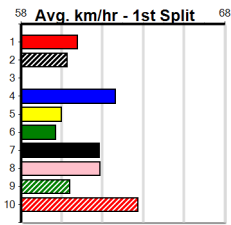

SPORTSBET GREEN TICKS

Distance: 450m, Race Type: Tier 3 - Maiden, Total Prizemoney: $2,535
1st: $1,680, 2nd: $520, 3rd: $260, 4th: $75

1

11:02AM
(VIC time)

Watchdog Tips: **0** **0** **0** **0** Bet: **0**