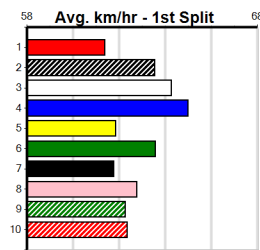

6

7

8

9

10

RACERS FUNCTION CENTRE

Distance: 450m, Race Type: Grade 5 T3, Total Prizemoney: \$2,925
1st: \$1,950, 2nd: \$600, 3rd: \$300, 4th: \$75

Watchdog Tips: