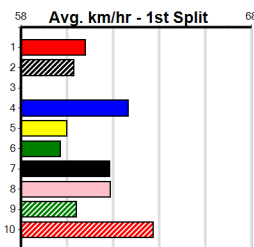

Track Record:

Distance	Time	Greyhound	Date Set
390m	21.531	LEKTRA HECKLER	18-Dec-23
450m	24.590	REJUVENATE	04-Mar-23
650m	36.788	MISSION APOLLO	11-Sep-23

## Shepparton

TRACK INFO  
 Track Circumference: 621m  
 Inside Top Turn: 55m  
 Track Width: 6m  
 Inside Home Turn: 52m

**1**  
11:02AM

(VIC time)

Distance: 450m, Race Type: Tier 3 - Maiden, Total Prizemoney: \$2,535  
1st: \$1,680, 2nd: \$520, 3rd: \$260, 4th: \$75