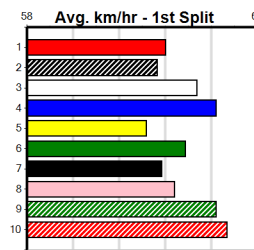

MMS ACCESS

Distance: 450m, Race Type: Grade 5 T3, Total Prizemoney: $2,925
1st: $1,950, 2nd: $600, 3rd: $300, 4th: $75

Watchdog Tips:

Bet:

Table with columns: Form Box, Wgt, Dist, Track, Date, Time, BON, Margin, 1st/2nd (Time), PIR, Checked, Comment, W/R, Split 1, S/P, Grade

KIRWAN [5] BE Bitch Apr-22 Sire: FERAL FRANKY Dam: ALL INN AVA Trainer: Michelle Carruthers (Bagshot)
Owner(s): M Carruthers
Winning Distances: < 300m (0) 300 - 399m (1) 400 - 499m (3) 500 - 599m (0) 600 - 699m (0) > 700m (0)
Winning Weights: 27.6(1) 27.8(1) 28.2(1) 28.3(1)
4th (2) 27.8 278 DLC R2 30-Apr-24 16.39 15.82 8.50L VINTAGE CLASS (15.82) 0 B 5.20 $6.00 6
1st (3) 28.2 410 HOR R3 21-May-24 23.24 23.21 4.25L MISS ETIQUETTE (23.53) Q/11 . . SW . 10.25 $6.10 6G
8th (8) 28.2 410 HOR R12 28-May-24 23.92 22.94 7.50L CUBAN CIGAR (23.40) S/56 . . . 10.89 $3.00 5
2nd (4) 28.2 450 BAL R3 06-Jun-24 25.90 25.14 1.75L REMO RODMAN (25.78) M/332 . . . 6.69 $3.80 5H
7th (6) 28.4 410 HOR R12 11-Jun-24 24.22 23.42 9.00L DISGUISE (23.59) S/66 . . . 11.08 $4.40 5
1st (8) 28.3 425 BEN R4 28-Jun-24 24.23 23.73 0.25L IF HE COULD (24.23) S/421 . . . 6.67 $7.80 RW
4th (4) 28.1 410 HOR R11 02-Jul-24 23.95 23.04 6.00L RAPIDFIRE LAYLA (23.55) M/55 . . . 10.81 $2.40 5
5th (8) 28.5 450 SHP R7 06-Jul-24 25.95 25.31 4.25L VALKYRIE (25.67) M/444 . . . 6.86 $3.80 5
Last 3 wins NOT included above
1st (1) 27.8 340 HOB R1 14-Mar-24 19.91 19.47 1.75L WELLINGTON CHAOS (20.03) 0 SO 5.26 $2.70 6
1st (2) 27.6 461 DHO R2 16-Apr-24 26.30 25.65 1.00L KELLATIER KING (26.37) 0 B C SWAB 5.17 $2.50 JM

TWILIGHT KING [5] BK Dog Feb-21 Sire: AZKABAN Dam: STYLISH BREE Trainer: Theo Van taarling (Tallygaroopna)
Owner(s): SUNDOWN (SYN), T Van taarling, F Vantaarling, S Van taarling, L Van taarling, S Vantaarling
Winning Distances: < 300m (0) 300 - 399m (3) 400 - 499m (3) 500 - 599m (0) 600 - 699m (0) > 700m (0)
Winning Weights: 28.5(1) 29.1(1) 29.3(1) 29.5(1) 30.1(1) 30.5(1)
7th (3) 29.3 450 SHP R8 20-Jun-24 26.17 25.40 12.00 TAT LEAH (25.40) M/565 . . . 6.77 $9.50 5
7th (8) 29.1 450 SHP R8 24-Jun-24 25.87 25.15 11.00 BLUE CABANG (25.16) M/875 . . . 6.88 $46.00 X45
5th (8) 28.8 425 BEN R12 30-Jun-24 24.75 23.61 7.50L BLACK COMPASS (24.24) Q/244 . . . 6.63 $26.40 5
1st (8) 28.5 425 BEN R11 03-Jul-24 24.31 24.04 3.25L CLASSY SHIFTER (24.52) Q/111 . . . 6.62 $1.70 5
3rd (6) 29.0 390 SHP R12 11-Jul-24 22.64 22.09 6.50L NONSTOP LOMAR (22.22) M/53 . . . 8.82 $2.80 T3-5
5th (1) 28.8 390 SHP R3 15-Jul-24 22.94 22.02 3.25L HEAVY METAL (22.71) M/65 . . . 8.84 $11.20 5
2nd (1) 28.8 425 BEN R3 20-Jul-24 24.47 24.13 4.75L MICKLEJOHN (24.14) M/222 . . . 6.77 $5.80 5
2nd (1) 29.4 450 SHP R6 25-Jul-24 25.90 25.59 1.5L ELARA BALE (25.81) M/221 . . . 6.74 $14.80 T3-5
Last 3 wins NOT included above
1st (6) 30.1 385 SHP R12 10-Aug-23 21.87 21.79 3.25L JEROME (22.09) M/11 . . . 8.10 $14.50 6G
1st (4) 29.1 450 SHP R8 23-Nov-23 25.62 25.50 3.00L ELUSIVE BEAU (25.83) Q/122 . . . 6.65 $13.00 5
1st (8) 30.5 390 SHP R7 18-Apr-24 22.32 22.09 1.75L SPELLMAN (22.44) M/22 . . SW . 8.60 $4.30 T3-5