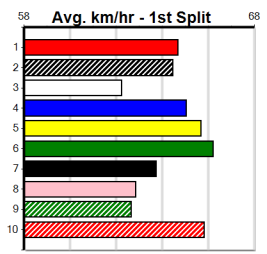

Watchdog Tips:

Bet:

Form Box Wgt Dist Track Date Time BON Margin 1st/2nd (Time) PIR Checked Comment W/R Split 1 S/P Grade

USKO BALE (NSW)[6]
BK Dog Feb-22 Sire: DROOPYS SYDNEY Dam: WINNIE ALLEN
Owner(s): T Kennedy-harris
Trainer: Luke Harris (Devon Meadows)
Winning Distances: < 300m (0) 300 - 399m (1) 400 - 499m (1) 500 - 599m (0) 600 - 699m (0) > 700m (0)
Winning Weights: 30.8(1) 31.1(1)
... (Detailed race results for USKO BALE)

Box History table for USKO BALE showing performance across various box numbers (1-8) and splits (1st-8th).

REDEEMER BELLE [6]
BK Bitch Apr-22 Sire: MY REDEEMER Dam: BELLE'S ON BOOST
Owner(s): Smith Racing (SYN), D Smith, J Smith
Trainer: Danielle Smith (Lara)
Winning Distances: < 300m (0) 300 - 399m (2) 400 - 499m (0) 500 - 599m (0) 600 - 699m (0) > 700m (0)
Winning Weights: 27.7(1) 28.3(1)
... (Detailed race results for REDEEMER BELLE)

Box History table for REDEEMER BELLE showing performance across various box numbers and splits.

BAGGIO [6]
BEBD Dog Jun-22 Sire: FERNANDO BALE Dam: PALACE LADY
Owner(s): A Marino
Trainer: Rosalie Kerr (Caldermeade)
Winning Distances: < 300m (0) 300 - 399m (1) 400 - 499m (1) 500 - 599m (0) 600 - 699m (0) > 700m (0)
Winning Weights: 29.0(1) 29.1(1)
... (Detailed race results for BAGGIO)

Box History table for BAGGIO showing performance across various box numbers and splits.

URANA WHIRLWIND [6]
BK Bitch Sep-21 Sire: SUPERIOR PRODUCT Dam: MA'S PLUM JAM
Owner(s): P May
Trainer: Paul May (Inglewood)
Winning Distances: < 300m (0) 300 - 399m (2) 400 - 499m (0) 500 - 599m (0) 600 - 699m (0) > 700m (0)
Winning Weights: 23.4(1) 24.2(1)
... (Detailed race results for URANA WHIRLWIND)

Box History table for URANA WHIRLWIND showing performance across various box numbers and splits.

MISS MARCELINE [6]
BEBD Bitch Jun-21 Sire: FERNANDO BALE Dam: FREYA THE SLAYER
Owner(s): D Bloomfield
Trainer: Roger Bloomfield (Benalla)
Winning Distances: < 300m (0) 300 - 399m (1) 400 - 499m (1) 500 - 599m (0) 600 - 699m (0) > 700m (0)
Winning Weights: 26.6(1) 26.7(1)
... (Detailed race results for MISS MARCELINE)

Box History table for MISS MARCELINE showing performance across various box numbers and splits.