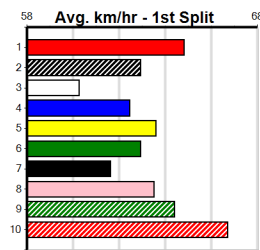

SHEPP CITY FENCING

Distance: 390m, Race Type: Grade 5 T3, Total Prizemoney: $2,925
1st: $1,950, 2nd: $600, 3rd: $300, 4th: $75

Watchdog Tips:

Bet:

Table with columns: Form Box, Wgt, Dist, Track, Date, Time, BON, Margin, 1st/2nd (Time), PIR, Checked, Comment, WR, Split 1, S/P, Grade

TOP PRAIRIE [5]
F Dog Mar-21 Sire: JESAULENKO Dam: KILTY JEWEL
Owner(s): D Graham
Trainer: Scott Melville (Axdedale)
Winning Distances: < 300m (0) 300 - 399m (3) 400 - 499m (1) 500 - 599m (0) 600 - 699m (0) > 700m (0)
Winning Weights: 31.5(1) 32.8(1) 32.9(1) 33.0(1)
Box History table and Prize Best Starts table included.

LEKTRA APRIL [5]
F Bitch Oct-20 Sire: DYNA CHANCER Dam: UPTOWN FUNK
Owner(s): J Hooke
Trainer: Wayne Hooke (Huntly)
Winning Distances: < 300m (0) 300 - 399m (7) 400 - 499m (4) 500 - 599m (0) 600 - 699m (0) > 700m (0)
Winning Weights: 26.8(1) 27.0(1) 28.2(1) 28.3(1) 28.4(2) 28.5(1) 28.6(2) 28.7(1) 28.8(1)
Box History table and Prize Best Starts table included.

PRINCE OF MELTON (SA)[5]
BK Bitch Mar-20 Sire: MARGINS Dam: SLIPPER'S SODA
Owner(s): MORE CHILLI RACING (SYN), M Perna, S Forbes, D Sacco, A Perna, D Richardson
Trainer: Daniel Boots (Merrigum)
Winning Distances: < 300m (0) 300 - 399m (2) 400 - 499m (2) 500 - 599m (0) 600 - 699m (0) > 700m (0)
Winning Weights: 27.0(1) 27.4(1) 27.5(1) 27.7(1)
Box History table and Prize Best Starts table included.

ALICE FROM VENUS [5]
BD Bitch May-22 Sire: TOMMY SHELBY Dam: OSAKALAKA
Owner(s): C Knott
Trainer: Cameron Knott (Mt Camel)
Winning Distances: < 300m (0) 300 - 399m (1) 400 - 499m (2) 500 - 599m (0) 600 - 699m (0) > 700m (0)
Winning Weights: 25.4(1) 25.5(1) 25.6(1)
Box History table and Prize Best Starts table included.

AYIA THE SLAYER [5]
DKBD Bitch Dec-21 Sire: HARD STYLE RICO Dam: AYIA SOPHIA
Owner(s): J Gorgioski
Trainer: Jeff Gorgioski (Stanhope)
Winning Distances: < 300m (0) 300 - 399m (2) 400 - 499m (1) 500 - 599m (0) 600 - 699m (0) > 700m (0)
Winning Weights: 31.3(1) 31.5(1) 32.4(1)
Box History table and Prize Best Starts table included.