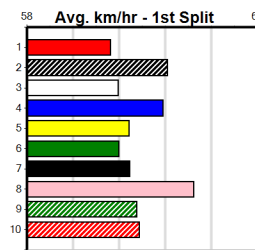

Distance: 450m, Race Type: Tier 3 - Restricted Win, Total Prizemoney: $2,925
1st: $1,950, 2nd: $600, 3rd: $300, 4th: $75

Watchdog Tips:

Bet:

Table with columns: Form Box, Wgt, Dist, Track, Date, Time, BON, Margin, 1st/2nd (Time), PIR, Checked, Comment, W/R, Split 1, S/P, Grade

ROLLING COAL [6]
BK Dog Sep-21 Sire: ORSON ALLEN Dam: CELEBRITY
Owner(s): Eye Candy (SYN), C Wilk, K Gorman
Trainer: Kristin Tucker (Tanjil South)
Winning Distances: < 300m (0) 300 - 399m (1) 400 - 499m (1) 500 - 599m (0) 600 - 699m (0) > 700m (0)
Winning Weights: 33.5(1) 33.8(1)
Box History table and Prize Best Starts Trk/Dts APM

RESCHEDULE [6]
BD Dog Sep-22 Sire: BERNARDO Dam: LORENZA
Owner(s): ALL INN (SYN), A Ghirxi, J Ghirxi, C Adamson, L Bustos
Trainer: Ryan Galea (Brookfield)
Winning Distances: < 300m (0) 300 - 399m (1) 400 - 499m (1) 500 - 599m (0) 600 - 699m (0) > 700m (0)
Winning Weights: 32.0(1) 32.6(1)
Box History table and Prize Best Starts Trk/Dts APM

SHOWGIRL KARA (NSW)[6]
BK Bitch Oct-21 Sire: ORSON ALLEN Dam: VICTORIA'S KARA
Owner(s): D Shovan
Trainer: David Shovan (Powlett Planes)
Winning Distances: < 300m (0) 300 - 399m (1) 400 - 499m (1) 500 - 599m (0) 600 - 699m (0) > 700m (0)
Winning Weights: 28.1(1) 29.0(1)
Box History table and Prize Best Starts Trk/Dts APM

PAW QUAIL (NSW)[7]
BK Bitch Jul-22 Sire: JS FLAMIN ACE Dam: DYNA ADRIA
Owner(s): B Wheeler
Trainer: Deborah Coleman (Lara)
Winning Distances: < 300m (0) 300 - 399m (0) 400 - 499m (1) 500 - 599m (0) 600 - 699m (0) > 700m (0)
Winning Weights: 27.9(1)
Box History table and Prize Best Starts Trk/Dts APM

SHE'S ON BOOST [6]
WBK Bitch Apr-22 Sire: MY REDEEMER Dam: BELLE'S ON BOOST
Owner(s): Smith Racing (SYN), D Smith, J Smith
Trainer: Danielle Smith (Lara)
Winning Distances: < 300m (0) 300 - 399m (2) 400 - 499m (0) 500 - 599m (0) 600 - 699m (0) > 700m (0)
Winning Weights: 27.7(1) 28.2(1)
Box History table and Prize Best Starts Trk/Dts APM