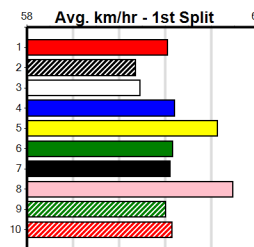

SPORTSBET MAKE IT A MULTI

Distance: 390m, Race Type: Grade 5 T3, Total Prizemoney: $2,925
1st: $1,950, 2nd: $600, 3rd: $300, 4th: $75

Watchdog Tips: [ ] [ ] [ ] [ ] Bet: [ ]

CARAJILLO [5]
F Dog Feb-20 Sire: ZAMBORA BROCKIE Dam: SMITTEN
Owner(s): N Darragh
Trainer: Scott Stefanos (Longwood)
Winning Distances: < 300m (0) 300 - 399m (6) 400 - 499m (10) 500 - 599m (0) 600 - 699m (0) > 700m (0)
Winning Weights: 32.8(1) 33.0(2) 33.8(1) 33.9(2) 34.0(1) 34.2(3) 34.4(1) 34.5(1) 34.6(2) 34.8(1) 34.9(1)
Box History table and Prize Best Starts table included.

RAGING COOPER [5]
BK Dog Feb-21 Sire: HOOKSY Dam: MOMENT BY MAREE
Owner(s): Highfield Racing (SYN), N Lummas, J Whybrow, S Whybrow
Trainer: Nicole Lummas (Wangaratta Sout)
Winning Distances: < 300m (0) 300 - 399m (9) 400 - 499m (1) 500 - 599m (2) 600 - 699m (0) > 700m (0)
Winning Weights: 31.6(1) 31.7(1) 31.8(1) 32.2(1) 32.4(2) 32.5(2) 32.6(2) 32.7(1) 32.8(1)
Box History table and Prize Best Starts table included.

ACE REDEEMER [5]
BK Bitch Aug-21 Sire: MY REDEEMER Dam: SCOTTISH PRIDE
Owner(s): M Perry
Trainer: Jordan Formosa (Heathcote)
Winning Distances: < 300m (0) 300 - 399m (4) 400 - 499m (0) 500 - 599m (0) 600 - 699m (0) > 700m (0)
Winning Weights: 27.0(1) 27.8(1) 28.1(2)
Box History table and Prize Best Starts table included.

SELYNYA BLUE [5]
BE Dog Jan-21 Sire: BARCIA BALE Dam: MACEY BLUE
Owner(s): BELLE ZAC AND CHARLIE (SYN), M Tabb, S Tabb
Trainer: Stephen Tabb (Lara)
Winning Distances: < 300m (0) 300 - 399m (3) 400 - 499m (7) 500 - 599m (0) 600 - 699m (0) > 700m (0)
Winning Weights: 34.5(2) 34.6(1) 35.0(1) 35.4(1) 35.5(2) 35.6(2) 35.9(1)
Box History table and Prize Best Starts table included.

OUR GIRL ROXY [5]
BD Bitch Mar-21 Sire: FERNANDO BALE Dam: KASREYN
Owner(s): G Frendo
Trainer: Greg Frendo (Heathcote)
Winning Distances: < 300m (0) 300 - 399m (6) 400 - 499m (4) 500 - 599m (0) 600 - 699m (0) > 700m (0)
Winning Weights: 25.9(1) 26.2(2) 26.3(1) 26.4(1) 26.5(1) 26.7(1) 26.8(1) 26.9(1) 27.1(1)
Box History table and Prize Best Starts table included.