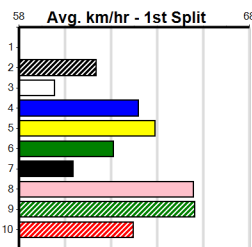

9

1:34PM

(VIC time)

Distance: 450m, Race Type: Tier 3 - Grade 7, Total Prizemoney: $2,925
1st: $1,950, 2nd: $600, 3rd: $300, 4th: $75

Watchdog Tips: ☐ ☐ ☐ ☐ ☐ Bet: ☐