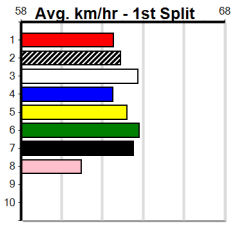

OAKS SUPER BOX FOR HIRE (275+RANK)

Distance: 400m, Race Type: Grade 5, Total Prizemoney: $1,530
1st: $1,000, 2nd: $320, 3rd: $160, 4th: $50

Watchdog Tips: **0 0 0 0** Bet: **0**