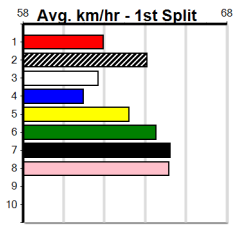

12
6:20PM
(VIC time)

SPORTSBET MAKE IT A MULTI (275+RANK

Distance: 400m, Race Type: Grade 5, Total Prizemoney: $1,530
1st: $1,000, 2nd: $320, 3rd: $160, 4th: $50

Watchdog Tips: 0 0 0 0 Bet: _____

Form Box Weight Dist Track Date Time BON Margin 1st/2nd (Time) PIR Checked Comment W/R Split 1 S/P Grade

1 FIRST MATE [5]
BK D Oct-21 OUT OF RANGE TAYLOR'S CHIP
Trainer: William Majoro (Tanjil South)
7th (6) 32.8 300 HVL R3 01-Jul-24 17.36 16.87 4.75LMAGIC MOON CHILD (17.03) M/6 . . . . . 4.05 $12.40 T3-5
7th (2) 32.7 395 TRA R10 08-Jul-24 22.85 22.32 8.00LHEAVY METAL (22.32) S/887 . . . . . 3.92 $56.60 5
7th (1) 32.8 300 HVL R9 14-Jul-24 17.41 16.69 11.00LCHEAP RED WINE (16.69) S/8 . . . . . 4.18 $120.40 RWH
8th (2) 32.7 300 HVL R4 19-Jul-24 17.55 16.74 11.00LORD PANAMA (16.84) M/5 . . . . . 4.11 $32.30 5

Winning Boxes

1	2	3	4	5	6	7	8	
			1	1			1	
Prize	$5,140.00							
Best	22.86							
Starts	30-3-2-2							
Trk/Dst	6-2-0-1							
APM	$2567							

2 QUEEN MAGGIE [5]
BK B Feb-21 BERNARDO RADIANT ANGEL
Trainer: Leon Lacy (Noble Park)
8th (1) 26.2 400 WGL R11 02-Jul-24 23.57 22.51 7.00LTRICKSTER'S HALO (23.08) S/66 . . . . . 8.57 $26.50 5
7th (4) 26.2 350 TRA R11 12-Jul-24 20.29 19.61 10.00LCOLLINDA RISE (19.61) M/76 . . . . . 6.74 $26.20 X45
8th (4) 26.4 300 HVL R9 19-Jul-24 17.45 16.74 8.50LCORTEZ BALE (16.88) M/5 . . . . . 4.03 $11.40 5
6th (4) 26.4 400 WGL R11 25-Jul-24 23.53 23.01 6.00LNINETYMILE ROCKS (23.13) S/6 . . . . . 8.68 $5.10 T3-5

Winning Boxes

1	2	3	4	5	6	7	8	
2	1		2		1			
Prize	$9,260.00							
Best	NBT							
Starts	28-6-1-3							
Trk/Dst	6-0-0-0							
APM	$4792							

ENG HVL 2024-07-30

3 ENRAGED [5]
BK D Apr-20 AMERICAN MONSTER RAPID BELLE NOIR
Trainer: Ronald Cameron (Cranbourne)
6th (4) 33.5 395 TRA R6 15-Apr-24 22.94 22.38 8.00LSPEED MERCHANT (22.38) S/666 . . . . . 4.06 $5.70 5
4th (1) 33.5 400 WGL R6 13-Jun-24 23.41 22.90 6.50LHEAVY METAL (22.99) S/85 . . . . . 8.86 $11.00 5
8th (6) 33.3 400 WGL R4 11-Jul-24 23.60 23.08 7.50LGLYOS MOVE (23.08) S/88 . . . . . 9.00 $38.40 T3-5
5th (4) 33.2 400 WGL R7 18-Jul-24 23.25 22.88 5.50LMIGHTY HANNIBAL (22.88) S/77 . . . . . 8.71 $44.50 5

Winning Boxes

1	2	3	4	5	6	7	8	
5	1	2				2		
Prize	$12,770.00							
Best	22.68							
Starts	73-10-4-4							
Trk/Dst	41-8-2-2							
APM	$1628							

4 BOMBER'S LADY [5]
BK B Jun-21 ASTON DUKE ROZEHILL BETH
Trainer: Geoffrey Green (Woodside)
6th (1) 27.3 395 TRA R9 10-Jun-24 23.06 22.29 9.00LARTORIAS BALE (22.44) M/588 . . . . . 3.90 $34.40 T3-6
5th (3) 27.5 400 WGL R10 27-Jun-24 23.40 22.85 5.50LBLACK PRESTIGE (23.04) M/65 . . . . . 8.84 $14.00 6G
1st (7) 27.5 350 TRA R2 08-Jul-24 20.07 19.86 2.25LOUT OF TRICKS (20.21) M/21 . . . . . 6.75 $5.30 X67
6th (3) 27.8 400 WGL R12 11-Jul-24 23.63 23.08 6.00LSHINY NEW TOY (23.22) M/86 . . . . . 8.93 $32.50 T3-5

Winning Boxes

1	2	3	4	5	6	7	8	
					1	2		
Prize	$7,120.00							
Best	23.70							
Starts	61-3-7-5							
Trk/Dst	20-1-2-1							
APM	$1914