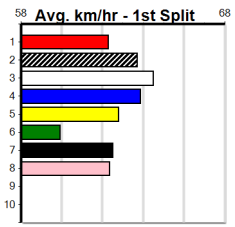

Warragul

PHOTO MAN AT STUD (275+RANK)

Distance: 460m, Race Type: Grade 5, Total Prizemoney: $1,530
1st: $1,000, 2nd: $320, 3rd: $160, 4th: $50

8

4:57PM

(VIC time)

Watchdog Tips:

0 0 0 0

Bet: