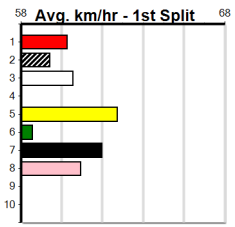

Warragul

KHANS HOSPITALITY SERVICES (275+RA)

Distance: 400m, Race Type: Maiden, Total Prizemoney: $1,530
1st: $1,000, 2nd: $320, 3rd: $160, 4th: $50

3

3:27PM

(VIC time)

Watchdog Tips: 0 0 0 0 **Bet:** .