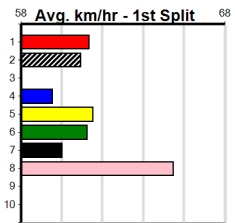

SPORTSBET GREEN TICKS (275+RANK)

Distance: 460m, Race Type: Maiden, Total Prizemoney: $1,530
1st: $1,000, 2nd: $320, 3rd: $160, 4th: $50

1
2:44PM
(VIC time)

Watchdog Tips: **0** **0** **0** **0** **Bet:** .