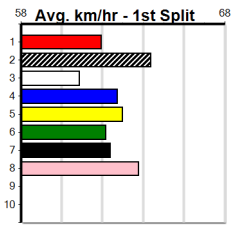

MC GRAFIX & SIGNS (275+RANK)

Distance: 400m, Race Type: Grade 6, Total Prizemoney: $1,530
1st: $1,000, 2nd: $320, 3rd: $160, 4th: $50

4

3:47PM

(VIC time)

Watchdog Tips: **0 0 0 0** Bet: **.**