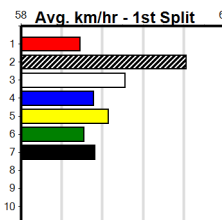

SENNACHIE AT STUD (275+RANK)

Distance: 400m, Race Type: Grade 7, Total Prizemoney: $1,530
1st: $1,000, 2nd: $320, 3rd: $160, 4th: $50

Watchdog Tips: 0 0 0 0 Bet: .

Table with columns: Form, Box, Weight, Dist, Track, Date, Time, BON, Margin, 1st/2nd (Time), PIR, Checked, Comment, W/R, Split 1, S/P, Grade

1 SCOTCH NEAT [7]
BK D Mar-21 HOOKED ON SCOTCH MEPUNGA BONNIE
Trainer: Shane Jack (Dalmore)
Race details and winning boxes for race 1.

2 CHILLI PEPPER [7]
BK B Mar-22 SHIMA SHINE SUGAR SPICE
Trainer: Jacob Biddell (Cranbourne South)
Race details and winning boxes for race 2.

3 CHOICE MOMENT [7]
BK B May-21 BARCIA BALE SPRING CLASSIC
Trainer: Andrew Wood (Nambrok)
Race details and winning boxes for race 3.

4 REWRITTEN [7]
RF D Aug-21 BEWILDERING MISS DEE MEADOWS
Trainer: Steven Van oirschot (Moe South)
Race details and winning boxes for race 4.

5 MIDNIGHT SHIMMER (NSW)[7]
BK B Mar-22 SHIMA SHINE MIDNIGHT CARMEN
Trainer: Constance Mcmillan (Drouin)
Race details and winning boxes for race 5.

6 ALPHA GIRL [7]
BK B Aug-21 BEWILDERING MISS DEE MEADOWS
Trainer: Steven Van oirschot (Moe South)
Race details and winning boxes for race 6.

7 OLYMPIC HISTORY [7]
BK D Oct-21 BLUE MOON RISING VALHALLA GIRL
Trainer: Steven Van oirschot (Moe South)
Race details and winning boxes for race 7.

8 CRACKED GEM [7]
F B Oct-21 OUT OF RANGE TAYLOR'S CHIP
Trainer: William Majoor (Tanjil South)
Race details and winning boxes for race 8.

9 *** NO RESERVE ***
Trainer:
Owner(s):

10 *** NO RESERVE ***
Trainer:
Owner(s):