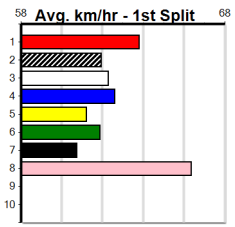

SHIMA SHINE AT STUD (275+RANK)

Distance: 460m, Race Type: Grade 5, Total Prizemoney: $1,530
1st: $1,000, 2nd: $320, 3rd: $160, 4th: $50

6

4:22PM

(VIC time)

Watchdog Tips:

0 0 0 0

Bet: