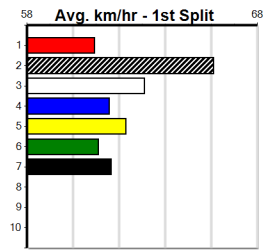

Warragul
10
5:40PM
(VIC time)

SENNACHIE AT STUD (275+RANK)

Distance: 400m, Race Type: Grade 7, Total Prizemoney: $1,530
1st: $1,000, 2nd: $320, 3rd: $160, 4th: $50

Watchdog Tips: ☐ ☐ ☐ ☐ ☐ Bet: ☐

Form Box Wgt Dist Track Date Time BON Margin 1st/2nd (Time) PIR Checked Comment W/R Split 1 S/P Grade

1

SCOTCH NEAT [7]
BK Dog Mar-21 Sire: HOOKED ON SCOTCH Dam: MEPUNGA BONNIE
Owner(s): DIRTY RATS TWO (SYN), S Jack, S Burke Trainer: Shane Jack (Dalmore)
Winning Distances: < 300m (0) 300 - 399m (0) 400 - 499m (1) 500 - 599m (0) 600 - 699m (0) > 700m (0)
Winning Weights: 33.1(1)

Box	1st	2nd	3rd	4th	5th	6th	7th	8th
1								
2								
3								
4								
5								
6								
7								
8								

Box	1st	2nd	3rd	4th	5th	6th	7th	8th
1								
2								
3								
4								
5								
6								
7								
8								

Prize Best Starts Trk/Dts APM

2

CHILLI PEPPER [7]
BK Bitch Mar-22 Sire: SHIMA SHINE Dam: SUGAR SPICE
Owner(s): J Biddell Trainer: Jacob Biddell (Cranbourne South)
Winning Distances: < 300m (0) 300 - 399m (0) 400 - 499m (1) 500 - 599m (0) 600 - 699m (0) > 700m (0)
Winning Weights: 23.6(1)

Box	1st	2nd	3rd	4th	5th	6th	7th	8th
1								
2								
3								
4								
5								
6								
7								
8								

Box	1st	2nd	3rd	4th	5th	6th	7th	8th
1								
2								
3								
4								
5								
6								
7								
8								

Prize Best Starts Trk/Dts APM

3

CHOICE MOMENT [7]
BK Bitch May-21 Sire: BARCIA BALE Dam: SPRING CLASSIC
Owner(s): A Wood Trainer: Andrew Wood (Nambrok)
Winning Distances: < 300m (0) 300 - 399m (0) 400 - 499m (1) 500 - 599m (0) 600 - 699m (0) > 700m (0)
Winning Weights: 24.2(1)

Box	1st	2nd	3rd	4th	5th	6th	7th	8th
1								
2								
3								
4								
5								
6								
7								
8								

Box	1st	2nd	3rd	4th	5th	6th	7th	8th
1								
2								
3								
4								
5								
6								
7								
8								

Prize Best Starts Trk/Dts APM

4

REWRITTEN [7]
RF Dog Aug-21 Sire: BEWILDERING Dam: MISS DEE MEADOWS
Owner(s): S Van oirschot Trainer: Steven Van oirschot (Moe South)
Winning Distances: < 300m (0) 300 - 399m (0) 400 - 499m (1) 500 - 599m (0) 600 - 699m (0) > 700m (0)
Winning Weights: 31.3(1)

Box	1st	2nd	3rd	4th	5th	6th	7th	8th
1								
2								
3								
4								
5								
6								
7								
8								

Box	1st	2nd	3rd	4th	5th	6th	7th	8th
1								
2								
3								
4								
5								
6								
7								
8								

Prize Best Starts Trk/Dts APM

5

MIDNIGHT SHIMMER (NSW)[7]
BK Bitch Mar-22 Sire: SHIMA SHINE Dam: MIDNIGHT CARMEN
Owner(s): C Mcmillan Trainer: Constance Mcmillan (Drouin)
Winning Distances: < 300m (0) 300 - 399m (1) 400 - 499m (0) 500 - 599m (0) 600 - 699m (0) > 700m (0)
Winning Weights: 27.9(1)

Box	1st	2nd	3rd	4th	5th	6th	7th	8th
1								
2								
3								
4								
5								
6								
7								
8								

Box	1st	2nd	3rd	4th	5th	6th	7th	8th
1								
2								
3								
4								
5								
6								
7								
8								

Prize Best Starts Trk/Dts APM