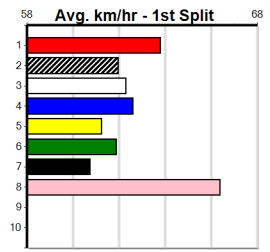

SHIMA SHINE AT STUD (275+RANK)

Distance: 460m, Race Type: Grade 5, Total Prizemoney: $1,530
1st: $1,000, 2nd: $320, 3rd: $160, 4th: $50

Watchdog Tips: [ ] [ ] [ ] [ ] Bet: [ ]

MAJESTIC JAY [5]
BK Dog Feb-20 Sire: XTREME KNOCKA Dam: FREEDOM FIRE Trainer: Malcolm Carr (Devon Meadows)
Winning Distances: < 300m (0) 300 - 399m (2) 400 - 499m (4) 500 - 599m (9) 600 - 699m (0) > 700m (0)
Winning Weights: 31.8(1) 32.0(1) 32.1(1) 32.4(1) 32.6(1) 32.8(1) 33.0(5) 33.3(2) 33.5(1) 33.7(1)
Box History table with 8 columns (Bx, 1st, 2nd, 3rd, 4th, 5th, 6th, 7th, 8th) and Prize Best Starts Trk/Dts APM.

MALAIKA BALE [5] Biks
BD Bitch Sep-20 Sire: KONOMI Dam: LILA BALE Trainer: David Bickerton (Pearcedale)
Winning Distances: < 300m (0) 300 - 399m (1) 400 - 499m (4) 500 - 599m (0) 600 - 699m (0) > 700m (0)
Winning Weights: 28.0(1) 28.1(2) 28.4(1) 28.8(1)
Box History table with 8 columns and Prize Best Starts Trk/Dts APM.

BE YOURSELF [5]
BK Bitch Nov-20 Sire: BERNARDO Dam: ZIPPING TINA Trainer: Gary Mcmillan (Nambrok)
Winning Distances: < 300m (0) 300 - 399m (4) 400 - 499m (0) 500 - 599m (0) 600 - 699m (0) > 700m (0)
Winning Weights: 24.5(2) 24.8(1) 24.9(1)
Box History table with 8 columns and Prize Best Starts Trk/Dts APM.

SKY HIGH DREAMS [5]
BD Bitch Dec-21 Sire: MY REDEEMER Dam: AVA'S DREAM Trainer: Arend Gringhuis (Ripplebrook)
Winning Distances: < 300m (0) 300 - 399m (0) 400 - 499m (3) 500 - 599m (0) 600 - 699m (0) > 700m (0)
Winning Weights: 28.8(1) 29.6(1) 30.1(1)
Box History table with 8 columns and Prize Best Starts Trk/Dts APM.

ADAM'S BACK [5]
WBK Dog Feb-21 Sire: FERNANDO BALE Dam: LITTLE TUBBSY Trainer: Yvonne Andrews (Kilmany)
Winning Distances: < 300m (0) 300 - 399m (1) 400 - 499m (6) 500 - 599m (0) 600 - 699m (0) > 700m (0)
Winning Weights: 30.1(1) 30.2(1) 30.3(3) 30.4(1) 30.7(1)
Box History table with 8 columns and Prize Best Starts Trk/Dts APM.

1

2

3

4

5