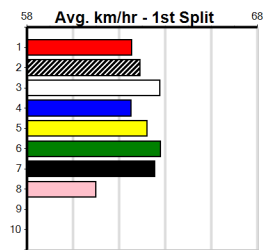

OAKS SUPER BOX FOR HIRE (275+RANK)

Distance: 400m, Race Type: Grade 5, Total Prizemoney: $1,530
1st: $1,000, 2nd: $320, 3rd: $160, 4th: $50

Watchdog Tips:

Bet:

Table with columns: Form Box, Wgt, Dist, Track, Date, Time, BON, Margin, 1st/2nd (Time), PIR, Checked, Comment, WR, Split 1, S/P, Grade

Race 1: JAY JAY LOPEZ [5]. Includes owner, sire, dam, trainer, winning distances, weights, and a box history table.

Race 2: OCTARE STRIDE [5]. Includes owner, sire, dam, trainer, winning distances, weights, and a box history table.

Race 3: COMPTON GUMDROPS (SA)[. Includes owner, sire, dam, trainer, winning distances, weights, and a box history table.

Race 4: HURRICANE MIAMI [5]. Includes owner, sire, dam, trainer, winning distances, weights, and a box history table.

Race 5: YOU'RE IN LUCK [5]. Includes owner, sire, dam, trainer, winning distances, weights, and a box history table.