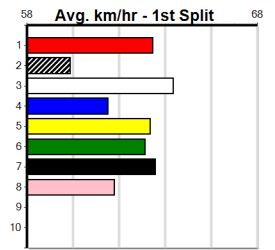

Sire: Dam: **Trainer:**

Owner(s):

Winning Distances: < 300m (0) 300 - 399m (0) 400 - 499m (0) 500 - 599m (0) 600 - 699m (0) > 700m (0)

Winning Weights: **Box History**

HARD STYLE RICO AT STUD (275+RANK)

Distance: 400m, Race Type: Grade 7, Total Prizemoney: \$1,530
1st: \$1,000, 2nd: \$320, 3rd: \$160, 4th: \$50