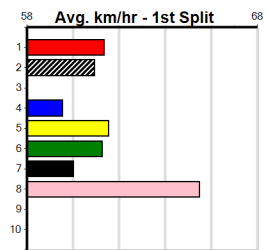

SPORTSBET GREEN TICKS (275+RANK)

Distance: 460m, Race Type: Maiden, Total Prizemoney: $1,530
1st: $1,000, 2nd: $320, 3rd: $160, 4th: $50

Watchdog Tips: [ ] [ ] [ ] [ ] Bet: [ ]

Table with columns: Form Box, Wgt, Dist, Track, Date, Time, BON, Margin, 1st/2nd (Time), PIR, Checked, Comment, W/R, Split 1, S/P, Grade

SPEDDY BEAR [M]
BK Dog May-22 Sire: KOBLENZ Dam: LADY ZEEVA
Owner(s): L Repici
Trainer: Lina Repici (Hampton Park)
Winning Distances: < 300m (0) 300 - 399m (0) 400 - 499m (0) 500 - 599m (0) 600 - 699m (0) > 700m (0)
Winning Weights:
5th (8) 28.7 395 TRA R1 12-Jul-24 22.90 22.16 6.00L DAINTREE PEGGY (22.50) M/455 . . . 3.86 $20.00 M
5th (7) 29.5 435 SLE R2 17-Jul-24 26.02 24.54 16.00 DR. LEONI (24.95) M/365 . VO . 5.46 $25.50 M
6th (1) 29.5 515 SAP R1 22-Jul-24 31.61 29.48 14.00 CANYA VIVI (30.68) M/5887 . VO . 5.32 $22.80 M
Last 3 wins NOT included above
Box History
Prize Best $0.00
Starts 3-0-0-0
Trk/Dts 0-0-0-0
APM 0

LET'S MAKE UP [M]
RF Bitch Jan-22 Sire: FERNANDO BALE Dam: SMOKIN' CINDY
Owner(s): T Tufo
Trainer: Tony Tufo (Labetouche)
Winning Distances: < 300m (0) 300 - 399m (0) 400 - 499m (0) 500 - 599m (0) 600 - 699m (0) > 700m (0)
Winning Weights:
7th (2) 24.9 400 WGL R2 11-Jun-24 23.80 22.72 12.00 SAXON KELTON (23.00) Q/77 . . . 8.99 $1.90 M
6th (6) 24.9 400 WGL R2 09-Jul-24 23.89 22.52 10.00 DEAL CLOSER (23.22) S/68 . . W 8.76 $20.70 M
5th (7) 24.9 400 WGL R1 18-Jul-24 23.76 22.88 4.25L COLLINDA POPS (23.48) Q/65 . . . 8.87 $5.00 M
Last 3 wins NOT included above
Box History
Prize Best $0.00
Starts 3-0-0-0
Trk/Dts 0-0-0-0
APM 0

GO SEE IAN [M]
BK Dog Apr-22 Sire: ZACK MONELLI Dam: JOSIE'S ENTITY
Owner(s): C Fulford
Trainer: Cindy Fulford (Maffra)
Winning Distances: < 300m (0) 300 - 399m (0) 400 - 499m (0) 500 - 599m (0) 600 - 699m (0) > 700m (0)
Winning Weights:
8th (3) 33.4 435 SLE R1 19-Jun-24 25.82 24.41 13.00 COLLINDA LAW (24.97) S/778 . . . 5.63 $21.20 M
4th (6) 33.7 435 SLE R1 30-Jun-24 25.33 24.46 8.00L PARUMBA DAWN (24.77) S/844 . . . 5.56 $31.30 M
5th (2) 34.1 435 SLE R1 03-Jul-24 25.33 24.41 7.50L PAW YONDER (24.83) M/864 . . . 5.65 $31.50 M
4th (8) 33.5 435 SLE R2 07-Jul-24 25.31 24.39 4.25L SOMERTON KAREN (25.02) S/765 . . . 5.77 $11.40 M
5th (5) 33.9 435 SLE R1 28-Jul-24 25.84 24.46 9.50L LILY LALA (25.18) S/755 . . . 5.62 $22.50 M
Last 3 wins NOT included above
Box History
Prize Best $150.00
Starts 5-0-0-0
Trk/Dts 0-0-0-0
APM 150