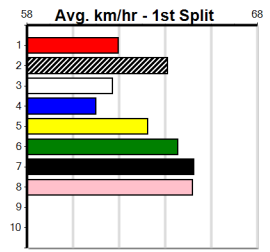

Warragul
12
6:20PM
(VIC time)

SPORTSBET MAKE IT A MULTI (275+RANK)

Distance: 400m, Race Type: Grade 5, Total Prizemoney: $1,530
1st: $1,000, 2nd: $320, 3rd: $160, 4th: $50

Watchdog Tips:

Bet:

Form Box Wgt Dist Track Date Time BON Margin 1st/2nd (Time) PIR Checked Comment W/R Split 1 S/P Grade

FIRST MATE [5]

BK Dog Oct-21 **Sire: OUT OF RANGE** **Dam: TAYLOR'S CHIP** **Trainer: William Majoro (Tanjil South)**
Owner(s): S Porteus
Winning Distances: < 300m (0) 300 - 399m (1) 400 - 499m (2) 500 - 599m (0) 600 - 699m (0) > 700m (0)
Winning Weights: 33.3(1) 34.3(1) 34.4(1)

Box	1st	2nd	3rd	4th	5th	6th	7th	8th
1								1 1
2					2	1	1	1
3								
4								
5	1	1	1	2	1	1	1	
6					2	1		
7			1					3
8								1

Prize Best Starts Trk/Dts APM
$5140.00
22.86(4)-30/3/24
30-3-2-2
8-2-0-1
2567

QUEEN MAGGIE [5]

BK Bitch Feb-21 **Sire: BERNARDO** **Dam: RADIANT ANGEL** **Trainer: Leon Lacy (Noble Park)**
Owner(s): B Mackie
Winning Distances: < 300m (0) 300 - 399m (6) 400 - 499m (0) 500 - 599m (0) 600 - 699m (0) > 700m (0)
Winning Weights: 26.1(1) 27.0(1) 27.2(1) 27.3(3)

Box	1st	2nd	3rd	4th	5th	6th	7th	8th
1	2	1					1	2
2	1		1					1
3				2		1		
4	2					1	2	1
5						1	1	
6	1	1	1	1	1			
7							1	1
8								1

Prize Best Starts Trk/Dts APM
$9260.00
NBT
28-6-1-3
6-0-0-0
4792

ENRAGED [5]

BK Dog Apr-20 **Sire: AMERICAN MONSTER** **Dam: RAPID BELLE NOIR** **Trainer: Ronald Cameron (Cranbourne)**
Owner(s): R Cameron
Winning Distances: < 300m (0) 300 - 399m (2) 400 - 499m (8) 500 - 599m (0) 600 - 699m (0) > 700m (0)
Winning Weights: 32.7(1) 33.0(1) 33.4(1) 33.5(1) 33.8(2) 33.9(1) 34.0(1) 34.4(1) 34.6(1)

Box	1st	2nd	3rd	4th	5th	6th	7th	8th
1	5	1	1	1	1			3
2	1			2	2	1	3	
3	2			1	1	3	2	
4			1	1	4	1	3	
5				3	2	2	2	
6		2			2	2	2	
7	2				1			3
8		1	1	1	1	5		

Prize Best Starts Trk/Dts APM
$12770.00
22.68(1)-11/1/24
73-10-4-4
41-8-2-2
1628

BOMBER'S LADY [5]

BK Bitch Jun-21 **Sire: ASTON DUKE** **Dam: ROZEHILL BETH** **Trainer: Geoffrey Green (Woodside)**
Owner(s): G Green
Winning Distances: < 300m (0) 300 - 399m (2) 400 - 499m (1) 500 - 599m (0) 600 - 699m (0) > 700m (0)
Winning Weights: 26.4(1) 26.7(1) 27.5(1)

Box	1st	2nd	3rd	4th	5th	6th	7th	8th
1		2	1					2
2				1	1	2		2
3		1	1		4	1	2	1
4		1		1	3	1	1	
5								
6	1	1	1	2	2	1	2	1
7	2		1	3		2		
8		4		3	1	1		

Prize Best Starts Trk/Dts APM
$7120.00
23.70(6)-16/3/23
61-3-7-5
20-1-2-1
1914

UNDER HIS SPELL [5]

BK Dog Dec-19 **Sire: MOREIRA** **Dam: REALLY MAGIC** **Trainer: Ian Dann (Whitelaw)**
Owner(s): I Dann
Winning Distances: < 300m (0) 300 - 399m (5) 400 - 499m (4) 500 - 599m (0) 600 - 699m (0) > 700m (0)
Winning Weights: 30.4(1) 30.9(1) 31.0(1) 31.4(1) 32.0(1) 32.4(1) 32.5(1) 32.6(1) 33.4(1)

Box	1st	2nd	3rd	4th	5th	6th	7th	8th
1	2	4	5	6	3			
2	1	1	6	4	4	1	3	1
3		2	3	5	2		3	1
4	2	1	3	1	4	6	2	
5	1	1	3	2	3	4		
6	1	1	2		3	5	4	
7	1	3	4	4	1	6	1	
8	1	2	3	6	2	2	2	1

Prize Best Starts Trk/Dts APM
$21866.25
23.00(4)-23/2/23
147-9-15-29
75-4-7-15
3142