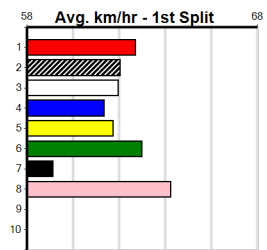

BARN BAR FUNCTION ROOM (275+RANK)

Distance: 400m, Race Type: Grade 5, Total Prizemoney: $1,530
1st: $1,000, 2nd: $320, 3rd: $160, 4th: $50

Watchdog Tips:

Bet:

Table with columns: Form Box, Wgt, Dist, Track, Date, Time, BON, Margin, 1st/2nd (Time), PIR, Checked, Comment, W/R, Split 1, S/P, Grade

GREEN CAN LAD [5]
BK Dog Jun-20 Sire: AUSSIE INFRARED Dam: PAT'S LASS
Owner(s): R Winter
Trainer: Ronald Winter (Denison)
Winning Distances: < 300m (0) 300 - 399m (9) 400 - 499m (5) 500 - 599m (1) 600 - 699m (0) > 700m (0)
Box History table and Prize Best Starts table included.

LITTLE VENICE [5]
BK Bitch Feb-21 Sire: BERNARDO Dam: MIGHTY MATILDA
Owner(s): J Brown
Trainer: John Brown (Nyora)
Winning Distances: < 300m (0) 300 - 399m (0) 400 - 499m (5) 500 - 599m (0) 600 - 699m (0) > 700m (0)
Box History table and Prize Best Starts table included.

LAUGHING PANTHER [5]
BK Dog Jan-22 Sire: HOUDINI BOY Dam: MIGNON
Owner(s): S Nagy
Trainer: Steve Nagy (Traralgon)
Winning Distances: < 300m (0) 300 - 399m (2) 400 - 499m (1) 500 - 599m (0) 600 - 699m (0) > 700m (0)
Box History table and Prize Best Starts table included.

STELLAR CAREER [5]
BK Bitch Mar-22 Sire: TOMMY SHELBY Dam: IN BLUE JEANS
Owner(s): L Jennings
Trainer: Leigh Jennings (Maffra)
Winning Distances: < 300m (0) 300 - 399m (0) 400 - 499m (4) 500 - 599m (0) 600 - 699m (0) > 700m (0)
Box History table and Prize Best Starts table included.

NOLAN BALE (NSW)[5]
WBK Dog Oct-21 Sire: NEED MY MONEYNOW Dam: DYNA GERTIE
Owner(s): L Harris
Trainer: Tammy Kennedy-harris (Devon M)
Winning Distances: < 300m (0) 300 - 399m (3) 400 - 499m (0) 500 - 599m (0) 600 - 699m (0) > 700m (0)
Box History table and Prize Best Starts table included.

1

2

3

4

5