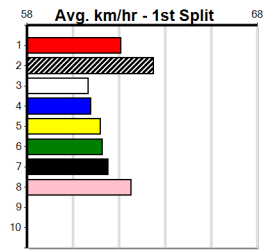

HOOKED ON SCOTCH AT STUD (275+RANK)

Distance: 460m, Race Type: Mixed 6/7, Total Prizemoney: $1,530
1st: $1,000, 2nd: $320, 3rd: $160, 4th: $50

Watchdog Tips:

Bet:

Table with columns: Form Box, Wgt, Dist, Track, Date, Time, BON, Margin, 1st/2nd (Time), PIR, Checked, Comment, WR, Split 1, S/P, Grade

BONIECKI [7]
RF Dog Apr-22 Sire: FERNANDO BALE Dam: BIVOUCAC
Owner(s): W Mcneil
Trainer: Chris Johannsen (Devon Meadow)
Winning Distances: < 300m (0) 300 - 399m (0) 400 - 499m (1) 500 - 599m (0) 600 - 699m (0) > 700m (0)
Winning Weights: 31.0(1)
Race results table with columns: Rank, Dog, Wgt, Dist, Track, Date, Time, BON, Margin, 1st/2nd (Time), PIR, Checked, Comment, WR, Split 1, S/P, Grade, Prize, Best, Starts, Trk/Dts, APM

SIR COLEMAN [6]
BK Dog Oct-21 Sire: HOUDINI BOY Dam: IT'S A WINK
Owner(s): P Delaroché
Trainer: John Delaroché (Cranbourne Nort)
Winning Distances: < 300m (0) 300 - 399m (1) 400 - 499m (1) 500 - 599m (0) 600 - 699m (0) > 700m (0)
Winning Weights: 33.4(1) 35.3(1)
Race results table with columns: Rank, Dog, Wgt, Dist, Track, Date, Time, BON, Margin, 1st/2nd (Time), PIR, Checked, Comment, WR, Split 1, S/P, Grade, Prize, Best, Starts, Trk/Dts, APM

EASY PIE [7]
BK Dog May-22 Sire: BERNARDO Dam: GLORIOUS
Owner(s): B Sands
Trainer: Brad Sands (Pakenham)
Winning Distances: < 300m (0) 300 - 399m (1) 400 - 499m (0) 500 - 599m (0) 600 - 699m (0) > 700m (0)
Winning Weights: 32.5(1)
Race results table with columns: Rank, Dog, Wgt, Dist, Track, Date, Time, BON, Margin, 1st/2nd (Time), PIR, Checked, Comment, WR, Split 1, S/P, Grade, Prize, Best, Starts, Trk/Dts, APM

WEEONA BORIS [7]
BK Dog Feb-22 Sire: HOUDINI BOY Dam: IT'S A JEWEL
Owner(s): S Whyte
Trainer: John Jarkis (Lang Lang East)
Winning Distances: < 300m (0) 300 - 399m (0) 400 - 499m (1) 500 - 599m (0) 600 - 699m (0) > 700m (0)
Winning Weights: 34.2(1)
Race results table with columns: Rank, Dog, Wgt, Dist, Track, Date, Time, BON, Margin, 1st/2nd (Time), PIR, Checked, Comment, WR, Split 1, S/P, Grade, Prize, Best, Starts, Trk/Dts, APM

HAWKEYED KID [7]
BK Dog Apr-22 Sire: ORSON ALLEN Dam: CHAMPAGNE CHASER
Owner(s): S Zahra
Trainer: Leanne Burke (Alberton West)
Winning Distances: < 300m (0) 300 - 399m (1) 400 - 499m (0) 500 - 599m (0) 600 - 699m (0) > 700m (0)
Winning Weights: 39.8(1)
Race results table with columns: Rank, Dog, Wgt, Dist, Track, Date, Time, BON, Margin, 1st/2nd (Time), PIR, Checked, Comment, WR, Split 1, S/P, Grade, Prize, Best, Starts, Trk/Dts, APM

1

2

3

4

5