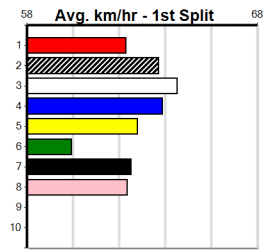

PHOTO MAN AT STUD (275+RANK)

Distance: 460m, Race Type: Grade 5, Total Prizemoney: $1,530
1st: $1,000, 2nd: $320, 3rd: $160, 4th: $50

Watchdog Tips:

Bet:

Form Box Wgt Dist Track Date Time BON Margin 1st/2nd (Time) PIR Checked Comment WR Split 1 S/P Grade

KID CARNAGE [5]
BD Dog Sep-21 Sire: ORSON ALLEN Dam: CELEBRITY
Owner(s): Eye Candy (SYN), C Wilk, K Gorman
Trainer: Jade Mifsud (Hernes Oak)
Winning Distances: < 300m (0) 300 - 399m (0) 400 - 499m (3) 500 - 599m (0) 600 - 699m (0) > 700m (0)
Box History table and Prize Best Starts table included.

BANKRUPT [5]
BK Dog Dec-20 Sire: KONOMI Dam: CALL ME BUBBLES
Owner(s): J Rennie
Trainer: Ian Dann (Whitelaw)
Winning Distances: < 300m (0) 300 - 399m (0) 400 - 499m (4) 500 - 599m (0) 600 - 699m (0) > 700m (0)
Box History table and Prize Best Starts table included.

UPON BALE (NSW)[5]
RF Bitch Mar-22 Sire: KONOMI Dam: WENDALIN BALE
Owner(s): T Kennedy-harris
Trainer: Luke Harris (Devon Meadows)
Winning Distances: < 300m (0) 300 - 399m (0) 400 - 499m (2) 500 - 599m (1) 600 - 699m (0) > 700m (0)
Box History table and Prize Best Starts table included.

ASTON VALOUR [5]
BKW Bitch May-22 Sire: ASTON DEE BEE Dam: ASTON GWEN
Owner(s): R Borda
Trainer: Jacqueline Berry (Ripplebrook)
Winning Distances: < 300m (0) 300 - 399m (2) 400 - 499m (1) 500 - 599m (0) 600 - 699m (0) > 700m (0)
Box History table and Prize Best Starts table included.

FERNANDEL RAPH [5]
BD Dog Jun-21 Sire: FERNANDO BALE Dam: EAU DE VIE
Owner(s): F Italia
Trainer: Frank Italia (Pearcedale)
Winning Distances: < 300m (0) 300 - 399m (0) 400 - 499m (2) 500 - 599m (1) 600 - 699m (0) > 700m (0)
Box History table and Prize Best Starts table included.

1

2

3

4

5