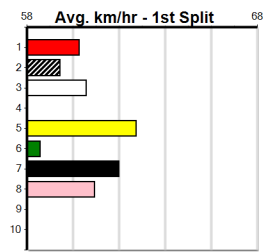

KHANS HOSPITALITY SERVICES (275+RANK)

Distance: 400m, Race Type: Maiden, Total Prizemoney: $1,530
1st: $1,000, 2nd: $320, 3rd: $160, 4th: $50

Watchdog Tips:

Bet:

Form	Box	Wgt	Dist	Track	Date	Time	BON	Margin	1st/2nd (Time)	PIR	Checked	Comment	WR	Split 1	S/P	Grade

1

HURRICANE ELSIE [M]

BK Bitch Apr-22 Sire: ZACK MONELLI Dam: JOSIE'S ENTITY Trainer: Joseph Sultana (Trafalgar East) ENG HVL 2024-07-30

Owner(s): J Sultana
Winning Distances: < 300m (0) 300 - 399m (0) 400 - 499m (0) 500 - 599m (0) 600 - 699m (0) > 700m (0)

Winning Weights:

Rank	Age	Wgt	Sex	Track	Date	Time	BON	Margin	1st/2nd (Time)	PIR	Checked	Comment	WR	Split 1	S/P	Grade
7th	(4)	25.0	400	WGL	R5	06-Jun-24	24.08	22.39	22.00 UNLEASH IN MIAMI (22.56)	M/77	.	VO	.	8.97	$56.30	SH
6th	(4)	25.1	350	TRA	R1	17-Jun-24	20.88	19.76	13.00 RIO WHIZZER (20.04)	M/66	.	.	.	7.06	$38.50	M
8th	(5)	25.1	300	HVL	R1	01-Jul-24	17.90	16.87	12.00 RAGING ELSA (17.11)	M/6	.	.	.	4.13	$25.70	T3-M
7th	(5)	25.1	350	TRA	R1	08-Jul-24	20.66	19.86	6.00L VIC ROSE (20.25)	M/66	.	.	.	7.14	$25.00	M
6th	(3)	25.4	350	TRA	R1	15-Jul-24	20.98	20.27	4.00L WHISKEY SPLASH (20.72)	M/76	.	.	.	7.21	$77.20	T3-M
6th	(3)	25.4	400	WGL	R1	18-Jul-24	23.91	22.88	6.50L COLLINDA POPS (23.48)	M/86	.	.	.	8.96	$89.20	M
7th	(8)	25.8	435	SLE	R2	24-Jul-24	25.91	24.44	13.00 MR. GROOVE (25.02)	M/877	.	.	.	5.58	$61.70	M
7th	(1)	25.9	350	HVL	R2	30-Jul-24	20.72	20.02	11.00 TEAM FARRIER (20.02)	M/7	.	.	.	6.97	$47.20	T3-M

Last 3 wins NOT included above

Box	1st	2nd	3rd	4th	5th	6th	7th	8th
1								1
2								
3						2		
4						1	1	
5							2	1
6								
7								
8								1

Prize							$0.00
Best							NBT
Starts							9-0-0-0
Trk/Dts							3-0-0-0
APM							0

2

SECRETS WITHOUT [M]

BK Bitch Apr-22 Sire: HARD STYLE RICO Dam: POPPY TALK Trainer: Peter Schofield (Hazelwood)

Owner(s): P Schofield
Winning Distances: < 300m (0) 300 - 399m (0) 400 - 499m (0) 500 - 599m (0) 600 - 699m (0) > 700m (0)

Winning Weights:

Rank	Age	Wgt	Sex	Track	Date	Time	BON	Margin	1st/2nd (Time)	PIR	Checked	Comment	WR	Split 1	S/P	Grade
6th	(3)	24.5	400	WGL	R1	18-Jun-24	23.90	22.54	12.00 WATER BOMB (23.09)	M/76	.	VO	.	9.28	$3.40	M
7th	(1)	24.5	435	SLE	R1	03-Jul-24	25.61	24.41	12.00 PAW YONDER (24.83)	M/557	.	SW	.	5.51	$2.10	M
3rd	(5)	24.7	435	SLE	R3	24-Jul-24	25.25	24.44	1.5L PAW OLYMPIA (25.16)	S/522	.	.	.	5.47	$5.00	M

Last 3 wins NOT included above

Box	1st	2nd	3rd	4th	5th	6th	7th	8th
1								1
2								
3						1		
4								
5			1					
6								
7								
8								

Prize							$160.00
Best							NBT
Starts							3-0-0-1
Trk/Dts							1-0-0-0
APM							160

3

EPISODE FIVE [M]

BK Dog Oct-21 Sire: BLUE MOON RISING Dam: VALHALLA GIRL Trainer: Steven Van oirschot (Moe South)

Owner(s): S Van oirschot
Winning Distances: < 300m (0) 300 - 399m (0) 400 - 499m (0) 500 - 599m (0) 600 - 699m (0) > 700m (0)

Winning Weights:

Rank	Age	Wgt	Sex	Track	Date	Time	BON	Margin	1st/2nd (Time)	PIR	Checked	Comment	WR	Split 1	S/P	Grade
7th	(8)	27.1	400	WGL	R2	09-Jul-24	23.94	22.52	11.00 DEAL CLOSER (23.22)	S/75	.	.	.	8.83	$38.30	M
6th	(3)	27.2	300	HVL	R2	19-Jul-24	17.44	16.74	7.50L MINA MAX (16.94)	S/7	.	.	.	4.21	$51.70	M
8th	(5)	27.2	425	BEN	R1	24-Jul-24	25.52	24.31	11.00 POPPY ROSE (24.82)	M/488	.	.	.	6.90	$13.10	M

Last 3 wins NOT included above

Box	1st	2nd	3rd	4th	5th	6th	7th	8th
1								
2								
3							1	
4								
5								1
6								
7								
8								1

Prize							$0.00
Best							NBT
Starts							3-0-0-0
Trk/Dts							1-0-0-0
APM							0