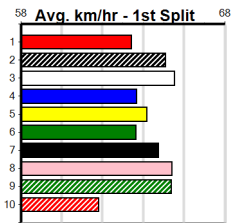

12
6:23PM
(VIC time)

PHOTO MAN AT STUD (275+ RANK)

Distance: 400m, Race Type: Grade 5, Total Prizemoney: $1,530
1st: $1,000, 2nd: $320, 3rd: $160, 4th: $50

Watchdog Tips:

5

8

6

1

Bet:

Win 5