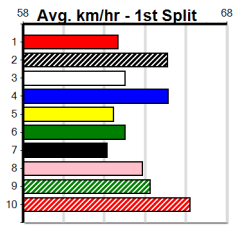

HARD STYLE RICO AT STUD (275+ RANK)

Distance: 400m, Race Type: Grade 5, Total Prizemoney: $1,530
1st: $1,000, 2nd: $320, 3rd: $160, 4th: $50

4

3:36PM

(VIC time)

INTER BEAST BOY (4) has a good record here and he has the speed to cross and lead throughout. STOLEN ROLEX (8) is another who goes well here and he will be on the pace from the outset. BLUE NITROGEN (3) can run a cheeky race

Watchdog Tips: **4** **8** **3** **1** **Bet:** **Box Quinella 3,4,8 ($10 for 333.33%)**