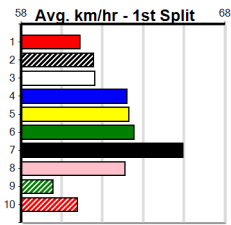

SHIMA SHINE AT STUD (275+ RANK)

Distance: 400m, Race Type: Maiden, Total Prizemoney: $1,530
1st: $1,000, 2nd: $320, 3rd: $160, 4th: $50

Watchdog Tips: **6** **5** **7** **2** **Bet:** **Box Quinella 5,6,7 ($10 for 333.33%)**

ITHACAN GODDESS (6) was smartly placed here last time and she can go one better this time around. MY LITTLE FLOSS (5) resumes from a spell and she recently trialled well around this circuit. UNINVITING (7) is an improving type.