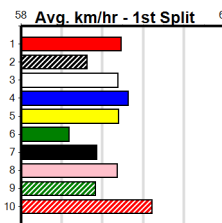

SENNACHIE AT STUD (275+ RANK)

Distance: 460m, Race Type: Mixed 6/7, Total Prizemoney: $1,530
1st: $1,000, 2nd: $320, 3rd: $160, 4th: $50

7

4:42PM

(VIC time)

LUNA MIKADO (1) has continued to improve with each run and she is drawn to make every post a winner. HAWKEYED KID (7) has been placed in three of five here and he can work into the mix mid race. OH LANA (4) can settle near the speed.

Watchdog Tips:

1

7

4

3

Bet:

Win 1