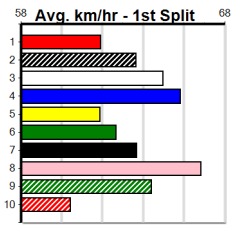

VALE GEOFF SMOKEY DAWSON (275+ RA

Distance: 400m, Race Type: Grade 5, Total Prizemoney: $1,530
1st: $1,000, 2nd: $320, 3rd: $160, 4th: $50

5

3:54PM

(VIC time)

MALLY BOY (7) led for a long way here last time out and he will find this a little easier. OUR MABEL (1) has a good record here and she is drawn to be on the pace from the outset. KENZIE KID (6) just needs a little luck early on.

Watchdog Tips: **7** **1** **6** **8** **Bet:** **Box Quinella 1,6,7 ($10 for 333.33%)**