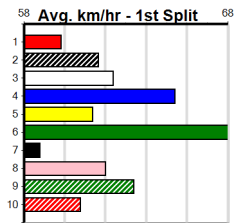

SPORTSBET GREEN TICKS (275+ RANK)

Distance: 400m, Race Type: Maiden, Total Prizemoney: $1,530
1st: $1,000, 2nd: $320, 3rd: $160, 4th: $50

KIP STAVROS (4) was impressive when placed here on debut and he will prove hard to hold out.
FULL OF FUN (6) comes here with handy straight track form and she just needs a little luck in the early stages. GO SEE IAN (7) showed improvement last time

Watchdog Tips: 4 6 7 2 **Bet:** Win 4