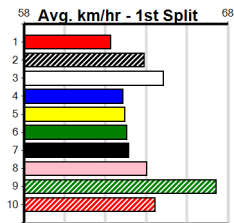

BARN BAR FUNCTION ROOM (275+ RANK)

Distance: 400m, Race Type: Grade 6, Total Prizemoney: $1,530
1st: $1,000, 2nd: $320, 3rd: $160, 4th: $50

SERGEANT POPE (5) has recorded two smart 460m wins here to date and he just needs a little room early on. CLOISSONNE (3) is armed with good early burn and she is expected to fire fresh. TORRENTIAL (6) is better than her past few runs.

Watchdog Tips:

5

3

6

1

Bet:

Win 5