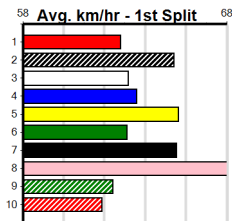

SPORTSBET SET A DEPOSIT LIMIT (275+)

Distance: 400m, Race Type: Grade 7, Total Prizemoney: $1,530
1st: $1,000, 2nd: $320, 3rd: $160, 4th: $50

QUEEN KATE (8) is armed with slick early speed and she will continue to get stronger with more racing. SODA DIESEL (6) caught the eye here last time and he will dial up the pressure mid race. KETCHICAN KID (2) has solid claims

Watchdog Tips:

8

6

2

1

Bet:

Win 8

Main table containing race details for 10 races, including horse names, trainers, odds, and winning boxes.