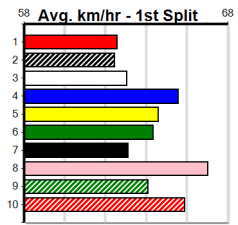

PAUA OF BUDDY AT STUD (275+ RANK)

Distance: 400m, Race Type: Mixed 4/5, Total Prizemoney: $1,530
1st: $1,000, 2nd: $320, 3rd: $160, 4th: $50

MAGNET MOVER (8) returned to form with a strong 23.50 Horsham win and he is suitably drawn out wide. PANAMA PARADE (7) has a good record here and he will be in the firing line from the outset. PLANET RULER (6) should race well fresh.

Watchdog Tips:

8

7

6

1

Bet:

Win 8