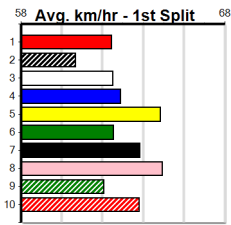

VIATEK (275+ RANK)

Distance: 460m, Race Type: Grade 5, Total Prizemoney: $1,530
1st: $1,000, 2nd: $320, 3rd: $160, 4th: $50

6

4:14PM
(VIC time)

BUSTER'S DREAM (4) has been placed in three of his past four and he can assume control in the middle stages. ELLE GEM (2) has been placed in three of five here and she will be strong in the run home. KID CARNAGE (3) is nearing another win.

Watchdog Tips: **4** **2** **3** **7** **Bet:** **Box Quinella 2,3,4 ($10 for 333.33%)**