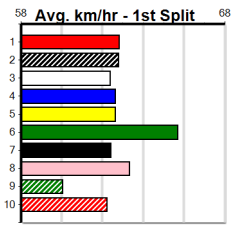

MC GRAFIX & SIGNS (275+ RANK)

Distance: 460m, Race Type: Mixed 4/5, Total Prizemoney: $1,530
1st: $1,000, 2nd: $320, 3rd: $160, 4th: $50

Watchdog Tips:

2

1

4

7

Bet:

Win 2