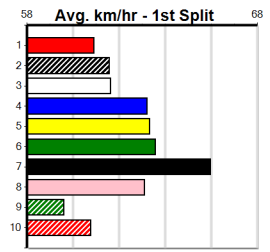

SHIMA SHINE AT STUD (275+ RANK)

Distance: 400m, Race Type: Maiden, Total Prizemoney: $1,530
1st: $1,000, 2nd: $320, 3rd: $160, 4th: $50

ITHACAN GODDESS (6) was smartly placed here last time and she can go one better this time around. MY LITTLE FLOSS (5) resumes from a spell and she recently trialled well around this circuit. UNINVITING (7) is an improving type.

Watchdog Tips: **6** **5** **7** **2** **Bet:** Box Quinella 5,6,7 ($10 for 333.33%)

Form	Box	Wgt	Dist	Track	Date	Time	BON	Margin	1st/2nd (Time)	PIR	Checked	Comment	WR	Split 1	S/P	Grade	
1	STALKING DOUGLAS [M] Yet to impress, lacks early speed, risky $12.00																
	BK	Bitch	Apr-22														
	Owner(s): C Fulford		Sire: ZACK MONELLI Dam: JOSIE'S ENTITY														
	Trainer: Cindy Fulford (Maffra)																
	Winning Distances: < 300m (0) 300 - 399m (0) 400 - 499m (0) 500 - 599m (0) 600 - 699m (0) > 700m (0)																
	Winning Weights:																
	5th (1)	25.7	350	TRA	R2	31-May-24	20.96	19.59	12.00	SANDY BALE (20.17)	M/55				7.14	$9.80	M
	8th (4)	25.0	435	SLE	R1	26-Jun-24	26.17	24.20	17.00	CHECK IT OUT (25.01)	M/888				5.78	$44.10	M
	6th (4)	25.9	400	WGL	R3	01-Aug-24	23.80	22.88	12.00	BALANCED (23.02)	M/76				8.95	$48.50	M
	4th (8)	26.8	400	WGL	R9	08-Aug-24	23.76	22.66	8.50L	SECRETS WITHOUT (23.18)	M/54				8.87	$23.00	T3-M
4th (1)	26.8	460	WGL	R2	15-Aug-24	26.72	25.97	11.00	LUNA MIKADO (26.02)	M/344				6.78	$41.40	T3-M	
Last 3 wins NOT included above																	
Box History																	
Bx	1st	2nd	3rd	4th	5th	6th	7th	8th									
1					1												
2																	
3																	
4									1								
5																	
6																	
7																	
8					1												
Prize Best	$100.00																
Starts	23.76(8)-8/8/24																
Trk/Dts	5-0-0-0																
APM	2-0-0-0																
100																	
2	CONCRETE EGAN [M] Injured last time, can atone, keep safe $8.00																
	BK	Dog	Feb-22														
	Owner(s): J Bowman		Sire: ZACK MONELLI Dam: SUPERCOMPUTER														
	Trainer: Chloe Bowman (Kilmany)																
	Winning Distances: < 300m (0) 300 - 399m (0) 400 - 499m (0) 500 - 599m (0) 600 - 699m (0) > 700m (0)																
	Winning Weights:																
	3rd (8)	30.8	400	WGL	R1	18-Jun-24	23.39	22.54	4.50L	WATER BOMB (23.09)	S/22		V7		8.62	$20.60	M
	6th (1)	31.6	435	SLE	R2	07-Jul-24	25.61	24.39	8.50L	SOMERTON KAREN (25.02)	Q/256				5.40	$5.30	M
	4th (8)	31.3	350	TRA	R1	15-Jul-24	20.88	20.27	2.50L	WHISKEY SPLASH (20.72)	M/44				6.93	$2.50	T3-M
	5th (2)	31.5	435	SLE	R2	24-Jul-24	25.72	24.44	10.00	MR. GROOVE (25.02)	M/255				5.37	$6.10	M
4th (4)	31.4	435	SLE	R1	28-Jul-24	25.53	24.46	5.50L	LILY LALA (25.18)	M/333				5.50	$32.30	M	
P (5)	31.2	400	WGL	R9	08-Aug-24	0.00	22.66		SECRETS WITHOUT (23.18)			V10			$6.60	T3-M	
Last 3 wins NOT included above																	
Box History																	
Bx	1st	2nd	3rd	4th	5th	6th	7th	8th									
1																	
2																	
3																	
4					1												
5																	
6																	
7																	
8						1	1										
Prize Best	$385.00																
Starts	23.39(8)-18/6/24																
Trk/Dts	6-0-0-1																
APM	1-0-0-1																
271																	
3	SPEEDY BEAR [M] Strong effort two runs back, can run a drum $7.50																
	BK	Dog	May-22														
	Owner(s): L Repici		Sire: KOBLENZ Dam: LADY ZEEVA														
	Trainer: Lina Repici (Hampton Park)																
	Winning Distances: < 300m (0) 300 - 399m (0) 400 - 499m (0) 500 - 599m (0) 600 - 699m (0) > 700m (0)																
	Winning Weights:																
	5th (8)	28.7	395	TRA	R1	12-Jul-24	22.90	22.16	6.00L	DAINTREE PEGGY (22.50)	M/455		V0		3.86	$20.00	M