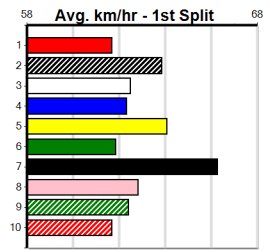

HOOKED ON SCOTCH @ STUD (275+ RANK)

Distance: 400m, Race Type: Grade 7, Total Prizemoney: $1,530
1st: $1,000, 2nd: $320, 3rd: $160, 4th: $50

HIGH FINANCE (2) was never headed in her solid 25.04 Sale win and she will continue to improve with more racing. CRYPTO PRINCE (7) has been luckless since his 23.05 win here and he can make amends this time around. DEAL CLOSER (4) has claims

Watchdog Tips: 2 7 4 5 Bet: Win 2

INDESTRUCT [7] Biks Strong effort four runs back, include in exotics $10.00
Owner(s): K Minne
Winning Distances: < 300m (0) 300 - 399m (1) 400 - 499m (0) 500 - 599m (0) 600 - 699m (0) > 700m (0)
Trainer: Kerry Minne (Moe South)

HIGH FINANCE [7] Never headed at Sale, can cross the red, yes $3.20
Owner(s): C Fulford
Winning Distances: < 300m (0) 300 - 399m (0) 400 - 499m (1) 500 - 599m (0) 600 - 699m (0) > 700m (0)
Trainer: Corey Fulford (Maffra)

EVIE WONDER [7] Needs room early, will get crowded, prefer others $12.00
Owner(s): L Lansdown
Winning Distances: < 300m (0) 300 - 399m (0) 400 - 499m (1) 500 - 599m (0) 600 - 699m (0) > 700m (0)
Trainer: Lee Lansdown (Morningson)

DEAL CLOSER [7] Good early burn, getting stronger, threat $4.60
Owner(s): SEE THE DREAM (SYN), S Buccilli, B Buccilli
Winning Distances: < 300m (0) 300 - 399m (0) 400 - 499m (1) 500 - 599m (0) 600 - 699m (0) > 700m (0)
Trainer: Kate Gorman (Tanjil South)

SPIRIT OF DUKE [7] Biks Tough draw but can come out running, keep safe $8.00
Owner(s): P Barry
Winning Distances: < 300m (0) 300 - 399m (0) 400 - 499m (1) 500 - 599m (0) 600 - 699m (0) > 700m (0)
Trainer: Peter Barry (Yallourn North)

1

2

3

4

5