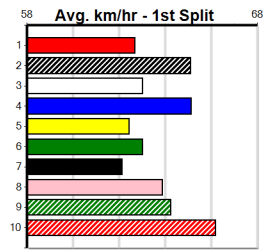

HARD STYLE RICO AT STUD (275+ RANK)

Distance: 400m, Race Type: Grade 5, Total Prizemoney: $1,530
1st: $1,000, 2nd: $320, 3rd: $160, 4th: $50

INTER BEAST BOY (4) has a good record here and he has the speed to cross and lead throughout.
STOLEN ROLEX (8) is another who goes well here and he will be on the pace from the outset.
BLUE NITROGEN (3) can run a cheeky race

Watchdog Tips: 4 8 3 1 Bet: Box Quinella 3,4,8 ($10 for 333.33%)

Form Box Wgt Dist Track Date Time BON Margin 1st/2nd (Time) PIR Checked Comment W/R Split 1 S/P Grade

CHI FOOSE [5] Good record here, well drawn, keep safe $4.60
Owner(s): S Kipirtidis
Winning Distances: < 300m (0) 300 - 399m (1) 400 - 499m (5) 500 - 599m (0) 600 - 699m (0) > 700m (0)
Winning Weights: 26.8(1) 27.1(1) 27.3(1) 27.4(1) 28.0(2)

Box History
Bx 1st 2nd 3rd 4th 5th 6th 7th 8th
1 1 1 1 1 1 1 1
2 1 2 1 2 1 1 1
3 1 1 1 1 1 1 1
4 3 1 3 1 3 2
5 1 1 1 2
6 1 1 3
7 1 1 2 2
8 1 1 2 2

LYLA BEAR [5] Needs to lead, lacking confidence, tested $16.00
Owner(s): HUNTER RACING (SYN), A Hunter, B Hunter, C Hunter
Winning Distances: < 300m (0) 300 - 399m (1) 400 - 499m (3) 500 - 599m (0) 600 - 699m (0) > 700m (0)
Winning Weights: 27.1(1) 27.3(1) 27.6(2)

Box History
Bx 1st 2nd 3rd 4th 5th 6th 7th 8th
1 2 3
2 2 3 3 3
3 3 1 1 2
4 1 1 2 1
5 1 1 1 1
6 2 1 2
7 1 1 1 1 1
8 1 3 1 1 1 1

BLUE NITROGEN [5] Strong effort to score two runs back, threat $4.80
Owner(s): H Taylor
Winning Distances: < 300m (0) 300 - 399m (0) 400 - 499m (3) 500 - 599m (0) 600 - 699m (0) > 700m (0)
Winning Weights: 28.0(1) 28.4(1) 28.6(1)

Box History
Bx 1st 2nd 3rd 4th 5th 6th 7th 8th
1 1 1 1 1 1 1 1
2 1 1 1 2 1
3 1 1 1 1
4 1 1 2
5 1 1 1
6 2 1 1 1
7 1 1 1 1 1
8 1 1 1 1 1

INTER BEAST BOY [5] Far from disgraced last time, hard to hold out $3.60
Owner(s): TONY AND JOE (SYN), T Interligi, J Interligi
Winning Distances: < 300m (0) 300 - 399m (3) 400 - 499m (1) 500 - 599m (0) 600 - 699m (0) > 700m (0)
Winning Weights: 30.5(1) 30.6(1) 30.7(1) 30.8(1)

Box History
Bx 1st 2nd 3rd 4th 5th 6th 7th 8th
1 2 2 1 2 1 1 1
2 1 3 1 1 3
3 1 1 2 1 1
4 2 2 2 2
5 1 1 1 1
6 2 1 1 1 1
7 1 1 1 2 1 1
8 1 1 1 3 1 1 1

HURRICANE MAX [5] Front runner, flat patch mid race, next time $21.00
Owner(s): V Sultana
Winning Distances: < 300m (0) 300 - 399m (5) 400 - 499m (3) 500 - 599m (0) 600 - 699m (0) > 700m (0)
Winning Weights: 29.7(1) 29.9(3) 30.0(1) 30.6(1) 30.8(1) 31.1(1)

Box History
Bx 1st 2nd 3rd 4th 5th 6th 7th 8th
1 4 5 2 1 1 1 1
2 1 4 4 2 1 2
3 2 3 7 4 2 5 1
4 1 2 4 3 1
5 2 3 1 3 5 3 1
6 2 3 3 3 3 4 2
7 2 2 2 2 2 5 2 2
8 2 2 1 3 2 3 1