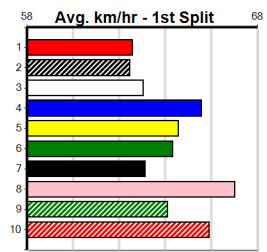

PAUA OF BUDDY AT STUD (275+ RANK)

Distance: 400m, Race Type: Mixed 4/5, Total Prizemoney: $1,530
1st: $1,000, 2nd: $320, 3rd: $160, 4th: $50

MAGNET MOVER (8) returned to form with a strong 23.50 Horsham win and he is suitably drawn out wide. PANAMA PARADE (7) has a good record here and he will be in the firing line from the outset. PLANET RULER (6) should race well fresh.

Watchdog Tips: 8 7 6 1 Bet: Win 8

CATCH SOME RAYS [5] No luck in his two runs here, can atone, respect $10.00
Owner(s): DODGE N BOOKS (SYN), J Booker, R Aurisch, K Morrison
Trainer: Kellie Morrison (Kilmany)

BLUE CHASER [5] Just not up to this level, look to others $21.00
Owner(s): Y Andrews
Trainer: Yvonne Andrews (Kilmany)

LAKEVIEW BENNY [5] Talented but racing well below his best, place $6.00
Owner(s): The Wang wonky rail (SYN), B Clark, L Okeeffe
Trainer: Bianca Clark (Briagolong)

TOOTSIE [4] Front runner, may get crowded, prefer to watch $4.00
Owner(s): W Dawes
Trainer: William Dawes (Moe South)

ROMP TIN (WA)[5] Another who needs to lead, place claims best $8.00
Owner(s): C Fulford
Trainer: Corey Fulford (Maffra)

1

2

3

4

5