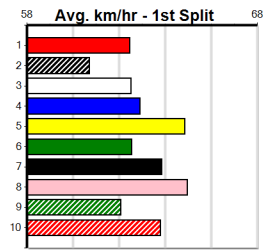

VIATEK (275+RANK)

Distance: 460m, Race Type: Grade 5, Total Prizemoney: $1,530
1st: $1,000, 2nd: $320, 3rd: $160, 4th: $50

BUSTER'S DREAM (4) has been placed in three of his past four and he can assume control in the middle stages. ELLE GEM (2) has been placed in three of five here and she will be strong in the run home. KID CARNAGE (3) is nearing another win.

Watchdog Tips: 4 2 3 7 Bet: Box Quinella 2,3,4 ($10 for 333.33%)

Form Box Wgt Dist Track Date Time BON Margin 1st/2nd (Time) PIR Checked Comment W/R Split 1 S/P Grade

BLOCK A GOLD (NSW)[5] Solid record here but down on confidence, place $8.00
Owner(s): S Wood
Sire: BARCIA BALE Dam: KISSING CARTER
Trainer: Garry Barnsley (Morwell)

Box History table and Prize Best Starts Trk/Dts APM for BLOCK A GOLD

ELLE GEM [5] Placed in three of five here, strong type, danger $4.60
Owner(s): K Brew
Sire: ASTON DEE BEE Dam: MADALIA MAGGIE
Trainer: Lesley Russell (Sale)

Box History table and Prize Best Starts Trk/Dts APM for ELLE GEM

KID CARNAGE [5] Racing well, can charge to the line, threat $6.00
Owner(s): Eye Candy (SYN), C Wilk, K Gorman
Sire: ORSON ALLEN Dam: CELEBRITY
Trainer: Jade Mifsud (Hernes Oak)

Box History table and Prize Best Starts Trk/Dts APM for KID CARNAGE

BUSTER'S DREAM [5] Drops in class, quick PB here, hard to hold out $3.40
Owner(s): A Gringhuis
Sire: MY REDEEMER Dam: AVA'S DREAM
Trainer: Arend Gringhuis (Ripplebrook)

Box History table and Prize Best Starts Trk/Dts APM for BUSTER'S DREAM

ASTRONOMICA [5] Just not racing well enough, prefer to watch $16.00
Owner(s): G Johnson
Sire: ASTON DEE BEE Dam: MISS MORRISSET
Trainer: Garry Johnson (Chum Creek)

Box History table and Prize Best Starts Trk/Dts APM for ASTRONOMICA

1

2

3

4

5