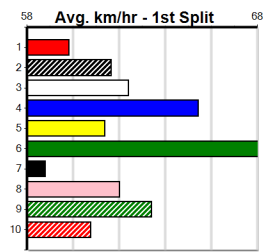

SPORTSBET GREEN TICKS (275+ RANK)

Distance: 400m, Race Type: Maiden, Total Prizemoney: $1,530
1st: $1,000, 2nd: $320, 3rd: $160, 4th: $50

KIP STAVROS (4) was impressive when placed here on debut and he will prove hard to hold out. FULL OF FUN (6) comes here with handy straight track form and she just needs a little luck in the early stages. GO SEE IAN (7) showed improvement last time

Watchdog Tips: 4 6 7 2 **Bet:** Win 4

Form Box	Wgt	Dist	Track	Date	Time	BON	Margin	1st/2nd (Time)	PIR	Checked	Comment	WR	Split 1	S/P	Grade

CHLOE THE OUTLAW [M]

Well beaten in her past eight, needs to improve

$12.00

F Bitch Feb-22 Sire: CATCH THE THIEF Dam: SUPREME OUTLAW

Owner(s): L Jennings

Trainer: Bruce Russell (Sale)

Winning Distances: < 300m (0) 300 - 399m (0) 400 - 499m (0) 500 - 599m (0) 600 - 699m (0) > 700m (0)

Winning Weights:

4th (1)	25.5	435	SLE	R1	22-May-24	25.65	24.63	3.75L MR. DRIFTER (25.40)	M/674	. . . .	5.66	$2.60	M
6th (4)	25.3	435	SLE	R2	27-May-24	25.65	24.27	8.00L GYPSY KING (25.12)	M/677	. . . .	5.60	$8.80	M
7th (8)	25.5	435	SLE	R2	05-Jun-24	25.49	24.37	7.50L POPPY'S PAL (24.99)	M/677	. . . .	5.51	$44.30	M
4th (1)	25.6	400	WGL	R1	13-Jun-24	23.49	22.90	8.50L REBECCA RIOT (22.90)	M/44	. . . .	8.74	$7.50	M
4th (5)	25.3	435	SLE	R1	26-Jun-24	25.60	24.20	8.50L CHECK IT OUT (25.01)	M/464	. . . .	5.47	$33.90	M
4th (1)	25.5	395	TRA	R2	10-Jul-24	23.10	22.23	2.50L JUDGE JEBRYNAH (22.94)	S/5334	. . . .	3.91	$30.60	M
6th (3)	25.8	435	SLE	R1	24-Jul-24	25.68	24.44	9.50L PAW QUAIL (25.02)	M/276	. . . .	5.45	$36.40	M
5th (3)	25.8	435	SLE	R2	07-Aug-24	25.81	24.38	15.00L COOL IT (24.77)	M/877	. . . .	5.57	$101.90	M

Last 3 wins NOT included above

Bx	1st	2nd	3rd	4th	5th	6th	7th	8th
1				3				
2								
3					1	1		
4						1		
5					1	1		
6					2			
7		1						1
8					1			1

Prize Best	$535.00
Starts	23.49(1)-13/6/24
Trk/Dts	14-0-0-1
APM	4-0-0-0
	304

ASTON RICHIE [M]

No luck to date, can charge late, keep safe

$7.50

RBD Dog Jan-22 Sire: ASTON DEE BEE Dam: ASTON CORINNA

Owner(s): R Borda

Trainer: Graeme Jose (Catani)

Winning Distances: < 300m (0) 300 - 399m (0) 400 - 499m (0) 500 - 599m (0) 600 - 699m (0) > 700m (0)

Winning Weights:

6th (3)	33.2	435	SLE	R1	16-Jun-24	26.29	24.37	21.00L DAINTREE ASTER (24.88)	M/777	. . . .	5.49	$5.20	M
3rd (2)	33.3	435	SLE	R1	23-Jun-24	25.73	24.37	11.00L HE'S A ROCK (25.01)	M/544	. . . .	5.30	$26.00	MH
5th (7)	33.5	435	SLE	R2	30-Jun-24	25.30	24.46	9.50L ROSCOE BALE (24.64)	S/866	. . . .	5.54	$36.50	MF
5th (8)	34.1	350	HVL	R1	07-Jul-24	20.04	19.16	7.50L SLICK NICK (19.52)	M/4	. . . .	6.77	$9.70	M
5th (5)	34.0	400	WGL	R1	16-Jul-24	23.70	22.77	9.00L PAW ISABELLE (23.09)	S/75	. . . .	8.95	$15.20	M

Last 3 wins NOT included above

Bx	1st	2nd	3rd	4th	5th	6th	7th	8th
1								
2			1					
3						1		
4								
5					1			
6								
7						1		
8							1	

Prize Best	$260.00
Starts	23.70(5)-16/7/24
Trk/Dts	5-0-0-1
APM	1-0-0-0
	208

CRYPTO TIGER [M]

Well beaten in both runs, needs to show more

$9.00

BD Dog Sep-22 Sire: ASTON RUPEE Dam: PRINCESS LACE

Owner(s): Crypto Syndicate (SYN), B De rozario, M Brigham

Trainer: Brendan De rozario (Cranbourne)

Winning Distances: < 300m (0) 300 - 399m (0) 400 - 499m (0) 500 - 599m (0) 600 - 699m (0) > 700m (0)

Winning Weights:

6th (8)	33.3	400	GEL	R1	27-Jul-24	24.13	22.66	15.00L JUST BELIEVE (23.13)	M/77	. . . .	8.90	$19.50	M
8th (5)	34.2	400	WGL	R1	16-Aug-24	23.84	22.44	17.00L DON'T THINK DO (22.72)	S/78	. . . .	8.71	$33.00	M

Last 3 wins NOT included above

Bx	1st	2nd	3rd	4th	5th	6th	7th	8th
1								
2								
3								
4								
5								1
6								
7								
8						1		

Prize Best	$0.00
Starts	23.84(5)-16/8/24
Trk/Dts	2-0-0-0
APM	1-0-0-0
	0