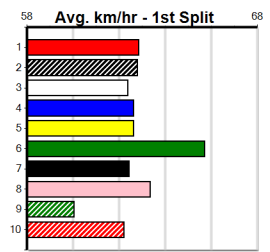

MC GRAFIX & SIGNS (275+ RANK)

Distance: 460m, Race Type: Mixed 4/5, Total Prizemoney: $1,530
1st: $1,000, 2nd: $320, 3rd: $160, 4th: $50

BRINDLE CHIC (2) is armed with good early burn and she should turn for home with a nice break.
AUDACIOUS PADDY (1) has the good draw and he will be in the firing line from the outset. ARTS
INFERNO (4) caught the eye last time out.

Watchdog Tips: 2 1 4 7 **Bet:** Win 2

1

AUDACIOUS PADDY [5]

BK Dog Sep-21 **Drawn to be on the pace throughout, danger** **$3.60**

Owner(s): K Wainwright **Sire: MAGIC SPRITE** **Dam: AUDACIOUS GRACE** **Trainer: Kevin Wainwright (Rosedale)**

Winning Distances: < 300m (0) 300 - 399m (0) 400 - 499m (4) 500 - 599m (0) 600 - 699m (0) > 700m (0)

Winning Weights: 30.9(1) 31.2(1) 31.3(1) 31.4(1)

Rank	Box	Dist	Track	Date	Time	BON	Margin	1st/2nd (Time)	PIR	Checked	Comment	WR	Split 1	S/P	Grade	
7th	(6)	31.2	435	SLE	R2	24-Mar-24	25.47	24.39	4.50L	BRINDLE CHIC (25.17)	M/477	.	.	.	5.39	$2.90 X67
3rd	(6)	31.2	460	WGL	R7	04-Apr-24	26.35	26.18	2.25L	TARGET RANGE (26.21)	Q/113	.	.	.	6.59	$1.80 T3-RW
5th	(3)	30.9	435	SLE	R4	10-Apr-24	25.41	24.59	7.50L	BLUE OPAL ROCKS (24.91)	Q/676	.	.	.	5.46	$5.30 6G
1st	(5)	31.3	400	WGL	R11	04-Jul-24	23.23	23.04	0.75L	BRAEMAR CORA (23.28)	M/22	.	.	.	8.68	$3.10 6G
1st	(8)	31.4	400	WGL	R6	11-Jul-24	23.15	23.08	0.50L	PHANTOM REX (23.17)	M/33	.	.	.	8.55	$3.30 T3-5
4=	(7)	31.3	400	WGL	R4	25-Jul-24	23.25	23.01	2.25L	ASTON IMAGE (23.11)	M/77	.	.	.	8.67	$3.50 T3-5
7th	(2)	31.4	435	SLE	R12	07-Aug-24	25.16	24.38	6.50L	SUPERIOR MONIQUE (24.74)	M/588	.	.	.	5.32	$6.10 5NP
5th	(3)	31.3	400	WGL	R10	15-Aug-24	23.01	22.75	2.00L	SWANKY CHIC (22.88)	M/65	.	.	.	8.63	$5.20 T3-5

Last 3 wins NOT included above

1st	(1)	30.9	435	SLE	R1	15-Dec-23	24.87	24.23	0.75L	BON ROSE (24.91)	Q/111	.	.	.	5.29	$3.00 M
1st	(8)	31.2	435	SLE	R9	03-Jan-24	24.56	24.42	0.75L	MALLY BOY (24.60)	M/222	.	.	SW	5.35	$5.10 X67

Box History								
Bx	1st	2nd	3rd	4th	5th	6th	7th	8th
1	1							
2								1
3		1						
4								
5	1		1	1	1			
6			1	1				1
7				2		1		
8	2	1						

Prize Best Starts Trk/Dts APM: $7570.00, 26.35(6)-4/4/24, 18-4-2-2, 1-0-0-1, 2896