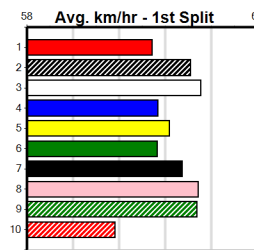

PHOTO MAN AT STUD (275+ RANK)

Distance: 400m, Race Type: Grade 5, Total Prizemoney: $1,530
1st: $1,000, 2nd: $320, 3rd: $160, 4th: $50

ASTUTE QUEEN (5) returned to form here last time and she will prove hard to reel in again.
SWORD DANCER (8) has a nice turn of foot and she will get plenty of room early on. SPICY SIREN (6) can come out running at times

Watchdog Tips: **5** **8** **6** **1** **Bet:** **Win 5**

1

LEKTRA VERA [5] Placed in three of four here, must keep safe **$4.20**
BK Bitch Apr-21 Sire: MEPUNGA BLAZER Dam: LEKTRA VIKI Trainer: Frederick Bickerton (Pearcedale)
Owner(s): F Bickerton
Winning Distances: < 300m (0) 300 - 399m (3) 400 - 499m (7) 500 - 599m (0) 600 - 699m (0) > 700m (0)
Winning Weights: 25.8(1) 26.0(1) 26.3(1) 26.5(3) 26.7(2) 26.8(1) 27.0(1)

Pos	Dist	Wgt	Track	Date	Time	BON	Margin	1st/2nd (Time)	PIR	Checked	Comment	WR	Split 1	S/P	Grade
2nd (3)	26.0	400	WGL	R10	16-May-24	22.96	22.71	2.00L BEAUTIFUL LIAR (22.83)	M/22	.	.	.	8.45	$5.40	T3-5
3rd (3)	26.0	435	SLE	R6	22-May-24	24.87	24.63	2.50L LAKEVIEW DOZER (24.70)	M/222	.	.	.	5.34	$7.20	X45
8th (4)	26.5	435	SLE	R11	19-Jun-24	25.59	24.41	10.00 SARAH STARFISH (24.91)	M/256	.	.	.	5.30	$5.70	5
7th (7)	26.5	460	WGL	R7	04-Jul-24	27.22	26.13	6.00L CATCH THE OUTLAW (26.81)	M/556	.	.	.	6.76	$6.30	5
2nd (1)	26.9	395	TRA	R5	10-Jul-24	22.62	22.23	2.00L LINDENOW GRACE (22.49)	M/3211	.	.	.	3.79	$4.20	5
4th (6)	26.8	435	SLE	R11	24-Jul-24	24.95	24.44	1.75L LINDENOW GRACE (24.83)	M/211	.	.	.	5.30	$5.40	5
3rd (4)	27.0	400	WGL	R12	08-Aug-24	23.16	22.66	7.50L JUNIOR'S MATE (22.66)	S/33	.	.	.	8.60	$6.20	T3-5
3rd (5)	27.2	400	WGL	R11	15-Aug-24	23.17	22.75	1.5L ASTUTE QUEEN (23.07)	M/33	.	.	.	8.47	$6.70	T3-5

Last 3 wins NOT included above

1st (5)	26.5	390	BAL	R3	04-Mar-24	22.45	22.11	1.75L MINI STAR (22.57)	M/21	.	SW	.	8.55	$6.00	T3-5
1st (4)	26.5	435	SLE	R6	27-Mar-24	25.00	24.59	0.25L NEENA BALE (25.01)	M/311	.	.	.	5.29	$5.30	5
1st (1)	26.7	435	SLE	R7	05-Apr-24	24.80	24.60	3.75L GOTHAM MARQUESS (25.04)	M/211	.	.	.	5.27	$1.90	5

Box History

Bx	1st	2nd	3rd	4th	5th	6th	7th	8th
1	3	2	1	2	1			1
2	2		1					1
3	2	2				3		
4	2		3	1	1		1	2
5	1	2	2		1			1
6	1			1				1
7	1						1	
8		1	1					

Prize Best Starts Trk/Dts APM: $16780.00, 22.96(3)-16/5/24, 49-10-7-9, 4-0-1-2, 3320