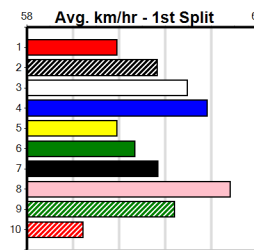

VALE GEOFF SMOKEY DAWSON (275+ RANK)

Distance: 400m, Race Type: Grade 5, Total Prizemoney: $1,530
1st: $1,000, 2nd: $320, 3rd: $160, 4th: $50

MALLY BOY (7) led for a long way here last time out and he will find this a little easier. OUR MABEL (1) has a good record here and she is drawn to be on the pace from the outset. KENZIE KID (6) just needs a little luck early on.

Watchdog Tips: 7 1 6 8 Bet: Box Quinella 1,6,7 ($10 for 333.33%)

Form Box Wgt Dist Track Date Time BON Margin 1st/2nd (Time) PIR Checked Comment W/R Split 1 S/P Grade

OUR MABEL [5] Goes well here, draw helps, main danger $4.20
BD Bitch Oct-21 Sire: FERNANDO BALE Dam: COURTING
Owner(s): J Gieschen
Trainer: Jennifer Gieschen (Valencia Cree)
Winning Distances: < 300m (0) 300 - 399m (0) 400 - 499m (3) 500 - 599m (0) 600 - 699m (0) > 700m (0)
Winning Weights: 25.0(1) 25.5(1) 25.8(1)
1st (4) 25.8 400 WGL R10 30-May-24 23.29 22.96 0.25L INTER ROUGE (23.30) M/53 . . . . . 8.70 $1.70 T3-6
2nd (2) 26.0 435 SLE R5 05-Jun-24 24.67 24.37 1.00L BLUEY LA LA (24.60) M/422 . . . . . 5.37 $15.60 5
5th (1) 25.4 435 SLE R10 16-Jun-24 25.06 24.37 8.50L COLLINDA RISE (24.50) Q/355 . . . . . 5.27 $5.90 5
6th (8) 25.9 435 SLE R10 19-Jun-24 25.01 24.41 4.25L VALENCIA LOLA (24.71) S/776 . . . . . 5.38 $16.50 5
7th (8) 25.7 460 WGL R7 25-Jun-24 26.55 25.61 6.50L CALIMO (26.10) M/676 . . . . . 6.80 $13.90 5
3rd (1) 26.0 435 SLE R12 30-Jun-24 24.77 24.46 2.25L MADALIA SNOOPY (24.62) M/333 . . . . . 5.33 $6.90 5
7th (6) 26.2 435 SLE R12 07-Jul-24 25.33 24.39 8.00L GALLOPING JIMMY (24.80) M/777 . . . . . 5.40 $15.40 X45
4th (6) 26.0 400 WGL R5 15-Aug-24 22.92 22.75 1.75L UPPER'S FLYER (22.81) M/54 . . . . . 8.63 $3.00 T3-5
Last 3 wins NOT included above
1st (2) 25.5 400 WGL R2 01-Feb-24 23.04 22.58 1.5L ARCHER THREE (23.14) M/11 . . . . . 8.45 $5.20 T3-M
1st (1) 25.0 400 WGL R9 30-Mar-24 23.06 22.74 1.75L SHE CAN DREAM (23.17) S/32 . . . . . 8.58 $1.60 7

Box History
Bx 1st 2nd 3rd 4th 5th 6th 7th 8th
1 1 2 1 1 1 1 1
2 1 1 1 1 1 1 1
3 1 1 1 1 1 1 1
4 1 1 1 1 1 1 1
5 1 1 1 1 1 1 1
6 1 1 1 1 1 1 1
7 1 1 1 1 1 1 1
8 1 1 1 1 1 1 1
Prize Best $6055.63
Starts 22.74(1)-21/3/24
Trk/Dts 23-3-4-2
APM 7-3-1-0 2722