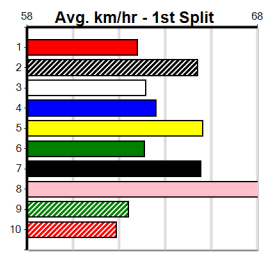

Warragul
10
5:44PM
(VIC time)

SPORTSBET SET A DEPOSIT LIMIT (275+)

Distance: 400m, Race Type: Grade 7, Total Prizemoney: $1,530
1st: $1,000, 2nd: $320, 3rd: $160, 4th: $50

QUEEN KATE (8) is armed with slick early speed and she will continue to get stronger with more racing. SODA DIESEL (6) caught the eye here last time and he will dial up the pressure mid race. KETCHICAN KID (2) has solid claims

Watchdog Tips: **8** **6** **2** **1** **Bet:** **Win 8**

1

I'M A TREASURE (NSW)[7] **Racing well, has the good draw, keep safe** **$7.50**
BK Bitch **Oct-21** **Sire: MEPUNGA BLAZER** **Dam: IRMA ADELINE** **Trainer: Craig Treasure (Moe)**
Owner(s): C Treasure
Winning Distances: < 300m (0) 300 - 399m (1) 400 - 499m (0) 500 - 599m (0) 600 - 699m (0) > 700m (0)
Winning Weights: 28.1(1)

Run	Time	Dist	Track	Date	Time	BOB	Margin	1st/2nd (Time)	PIR	Checked	Comment	WR	Split 1	S/P	Grade
2nd (5)	28.2	450	BAL	R1	23-Jun-24	25.96	25.50	6.50L PSYCHO BUDDY (25.52)	M/322	.	.	.	6.75	$11.60	T3-M
5th (8)	28.2	350	HVL	R2	28-Jun-24	20.40	19.34	4.00L RIPPED MIKADO (20.12)	S/7	.	.	.	7.01	$6.50	T3-M
4th (8)	28.0	460	WGL	R1	04-Jul-24	26.79	26.13	9.00L FLYING PROUD (26.17)	Q/122	.	.	.	6.64	$17.20	M
2nd (6)	27.7	435	SLE	R1	17-Jul-24	25.19	24.54	2.00L STORMY SECRET (25.05)	M/122	.	SW	.	5.36	$25.30	M
3rd (4)	27.7	435	SLE	R2	24-Jul-24	25.17	24.44	2.25L MR. GROOVE (25.02)	M/322	.	.	.	5.37	$3.90	M
1st (2)	28.1	350	HVL	R1	02-Aug-24	19.94	19.11	1.25L LUCKY INDEED (20.02)	M/1	.	.	.	6.72	$2.60	T3-M
3rd (8)	28.5	400	WGL	R10	08-Aug-24	23.59	22.66	6.00L SPICY ASSASSIN (23.18)	S/33	.	.	.	8.76	$6.60	T3-7
2nd (7)	28.6	435	SLE	R3	14-Aug-24	24.99	24.45	0.25L BRAEMAR SHEILA (24.98)	M/212	.	.	.	5.33	$17.00	7

Last 3 wins NOT included above

Box	1st	2nd	3rd	4th	5th	6th	7th	8th
1								
2	1	1					1	
3			1					1
4				1				
5		1						
6		1	1				1	
7		1				1		
8			2	1	1			

Prize	$3330.00
Best	23.22(8)-4/6/24
Starts	16-1-4-5
Trk/Dts	5-0-1-2
APM	2832

2

KETCHICAN KID [7] **Luckless since his debut win, can atone, threat** **$3.60**
BK Dog **Aug-22** **Sire: FLYING RICCIARDO** **Dam: MISS MORRISSET** **Trainer: David Geall (Lara)**
Owner(s): R Geall
Winning Distances: < 300m (0) 300 - 399m (0) 400 - 499m (1) 500 - 599m (0) 600 - 699m (0) > 700m (0)
Winning Weights: 32.3(1)

Run	Time	Dist	Track	Date	Time	BOB	Margin	1st/2nd (Time)	PIR	Checked	Comment	WR	Split 1	S/P	Grade	
1st (4)	32.3	400	GEL	R9	03-May-24	22.84	22.45	4.00L HAVANA MAGIC (23.12)	Q/11	.	.	.	8.39	$6.70	MH	
F (3)	32.5	400	GEL	R5	10-May-24	0.00	22.76	SERIAL STICKER (22.90)	.	.	V7	.	.	.	$13.10	MF
4th (4)	32.7	410	HOR	R3	04-Jun-24	24.17	22.97	13.00L MOONLIGHT GRAND (23.28)	M/44	.	.	.	10.83	$4.80	X67H	
4th (2)	33.6	410	HOR	R3	11-Jun-24	24.10	23.42	6.00L MAGNET MOVER (23.69)	M/22	.	.	.	10.48	$8.10	X67F	
8th (2)	32.9	410	HOR	R2	18-Jun-24	24.11	23.08	15.00L BALA ACE (23.08)	S/58	.	.	.	10.70	$12.30	7	
6th (7)	33.0	425	BEN	R10	16-Aug-24	24.75	23.83	7.00L SPRING COIN (24.28)	M/344	.	.	.	6.71	$12.10	X67	

Last 3 wins NOT included above

Box	1st	2nd	3rd	4th	5th	6th	7th	8th
1								
2				1				1
3								
4	1			1				
5								
6								
7						1		
8								

Prize	$1830.00
Best	F5H
Starts	6-1-0-0
Trk/Dts	0-0-0-0
APM	1098