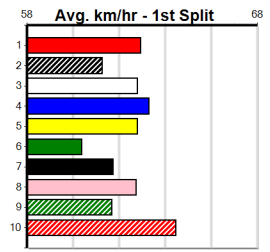

SENNACHIE AT STUD (275+ RANK)

Distance: 460m, Race Type: Mixed 6/7, Total Prizemoney: $1,530
1st: $1,000, 2nd: $320, 3rd: $160, 4th: $50

LUNA MIKADO (1) has continued to improve with each run and she is drawn to make every post a winner. HAWKEYED KID (7) has been placed in three of five here and he can work into the mix mid race. OH LANA (4) can settle near the speed.

Watchdog Tips: 1 7 4 3 Bet: Win 1

LUNA MIKADO [7] Dominant winner last time, gun draw, yes $2.40
BK Bitch Jun-22 Sire: SIDESHOW MARJEN Dam: LADY MIKADO
Owner(s): J AND J (SYN), M Barber, P Jones
Trainer: Maria Barber (Hoddles Creek)
Winning Distances: < 300m (0) 300 - 399m (0) 400 - 499m (1) 500 - 599m (0) 600 - 699m (0) > 700m (0)
Winning Weights: 29.5(1)
Race history table with columns: Bx, 1st, 2nd, 3rd, 4th, 5th, 6th, 7th, 8th

BLUE TICK STELLA [7] Steady maiden winner, this is harder, tested $21.00
BK Bitch May-22 Sire: FERNANDO BALE Dam: VEGAS TICKET
Owner(s): J Chilcott
Trainer: Julie Chilcott (Heathcote)
Winning Distances: < 300m (0) 300 - 399m (0) 400 - 499m (0) 500 - 599m (1) 600 - 699m (0) > 700m (0)
Winning Weights: 26.0(1)
Race history table with columns: Bx, 1st, 2nd, 3rd, 4th, 5th, 6th, 7th, 8th

STRIKE IT RYKER (QLD)[6] Led for a long way last time, must keep safe $8.00
BK Dog Jan-22 Sire: FERNANDO BALE Dam: DAM SLIPPERY
Owner(s): CHILL OUT CHICKS (SYN), G Harris, M Kay, K Beaumont, N Wehmoller
Trainer: Leanne Burke (Alberton West)
Winning Distances: < 300m (0) 300 - 399m (1) 400 - 499m (1) 500 - 599m (0) 600 - 699m (0) > 700m (0)
Winning Weights: 31.1(1) 31.3(1)
Race history table with columns: Bx, 1st, 2nd, 3rd, 4th, 5th, 6th, 7th, 8th

OH LANA [6] Good record here, early speed, can threaten $6.50
BK Bitch Jan-22 Sire: BENALI Dam: LOUD LANA
Owner(s): G Kearns
Trainer: Shane Richer (Boolarra)
Winning Distances: < 300m (0) 300 - 399m (0) 400 - 499m (2) 500 - 599m (0) 600 - 699m (0) > 700m (0)
Winning Weights: 26.7(1) 27.0(1)
Race history table with columns: Bx, 1st, 2nd, 3rd, 4th, 5th, 6th, 7th, 8th

ARCHER TWO (SA)[7] Likely to get buried too far back early, risky $12.00
BD Dog May-22 Sire: WORM BURNER Dam: CAWBOURNE ZEBRA
Owner(s): J Archer
Trainer: Frank Toth (Pakenham)
Winning Distances: < 300m (0) 300 - 399m (0) 400 - 499m (0) 500 - 599m (1) 600 - 699m (0) > 700m (0)
Winning Weights: 32.2(1)
Race history table with columns: Bx, 1st, 2nd, 3rd, 4th, 5th, 6th, 7th, 8th