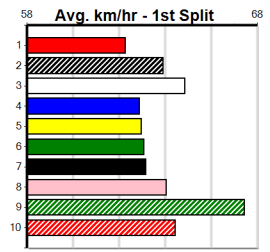

BARN BAR FUNCTION ROOM (275+ RANK)

Distance: 400m, Race Type: Grade 6, Total Prizemoney: $1,530
1st: $1,000, 2nd: $320, 3rd: $160, 4th: $50

SERGEANT POPE (5) has recorded two smart 460m wins here to date and he just needs a little room early on. CLOISSONNE (3) is armed with good early burn and she is expected to fire fresh. TORRENTIAL (6) is better than her past few runs.

Watchdog Tips: **5** **3** **6** **1** **Bet:** **Win 5**

1

OLYMPIC HISTORY [6] **Rises in class but is well drawn, must respect** **$6.00**
BK Dog Oct-21 Sire: BLUE MOON RISING Dam: VALHALLA GIRL Trainer: Steven Van oirschot (Moe South)
Owner(s): S Van oirschot
Winning Distances: < 300m (0) 300 - 399m (0) 400 - 499m (2) 500 - 599m (0) 600 - 699m (0) > 700m (0)
Winning Weights: 28.3(2)

8th	7th	6th	5th	4th	3rd	2nd	1st
(8) 28.2 400 WGL R1 23-Apr-24 23.78 22.71 12.00 BIRMINGHAM (22.97) M/88 . . . . . 8.85 $18.00 M	(8) 28.6 400 WGL R1 21-May-24 0.00 22.56 . . . . . RED ED (23.06) M/56 . . . . . V14 . . . . . 8.82 $58.20 M	(1) 28.3 300 HVL R1 19-Jul-24 17.39 16.74 5.00 FLYING SCOTSMAN (17.04) S/3 . . . . 4.12 $26.10 M	(1) 28.3 425 BEN R2 24-Jul-24 24.56 24.31 2.50 BLUE TICK STELLA (24.72) M/111 . . . . . SW . . . . . 6.73 $4.60 M	(7) 28.3 400 WGL R10 01-Aug-24 23.18 22.88 0.50L MIDNIGHT SHIMMER (23.20) M/33 . . . . 8.61 $6.00 7	(2) 28.1 390 SHP R10 08-Aug-24 22.73 22.32 3.00L URANA WHIRLWIND (22.53) M/32 . . . . 8.72 $5.10 T3-6	(6) 28.5 400 WGL R9 15-Aug-24 23.76 22.75 12.00 BAGGIO (22.96) M/66 . . . . 8.93 $8.90 T3-6	

Last 3 wins NOT included above

Bx	1st	2nd	3rd	4th	5th	6th	7th	8th
1	1							
2		1						
3								
4								
5								
6						1		
7	1							
8								1

Prize Best	$2320.00
Starts	23.18(7)-1/8/24
Trk/Dts	7-2-1-0
APM	3-1-0-0
	2320

2

BANDARI [6] **Needs to lead, flat patch mid race, place** **$7.50**
BD Dog Mar-22 Sire: FERNANDO BALE Dam: MOMBASA Trainer: John Musselwhite (Lindenow)
Owner(s): P Fiske
Winning Distances: < 300m (0) 300 - 399m (1) 400 - 499m (1) 500 - 599m (0) 600 - 699m (0) > 700m (0)
Winning Weights: 29.8(1) 30.4(1)

5th	4th	3rd	2nd	1st
(8) 30.0 435 SLE R9 02-Jun-24 24.98 24.37 4.75L VALENCIA LOLA (24.65) M/154 . . . . . 5.21 $7.10 6G	(7) 30.0 435 SLE R4 09-Jun-24 24.90 24.34 2.25L SMOOTH COLLINDA (24.75) M/112 . . . . . 5.26 $12.20 RW	(8) 30.2 435 SLE R3 16-Jun-24 25.44 24.37 9.00L LOSE MY MIND (24.83) M/277 . . . . . 5.31 $9.20 6G	(3) 30.6 435 SLE R3 26-Jun-24 24.91 24.20 3.75L PAW CHEYENNE (24.65) Q/123 . . . . . 5.30 $8.20 6G	(7) 30.5 435 SLE R3 03-Jul-24 24.97 24.41 6.00L HENRY BALE (24.56) M/132 . . . . . 5.28 $11.20 6G

Last 3 wins NOT included above

Bx	1st	2nd	3rd	4th	5th	6th	7th	8th
1	1							
2		1						
3	1		1	1		1		1
4			1	1				
5		1	1					1
6								1
7	1	2	1		1	1		
8		2						

Prize Best	$5296.25
Starts	23.03(1)-16/5/24
Trk/Dts	24-2-4-5
APM	5-1-1-1
	2743