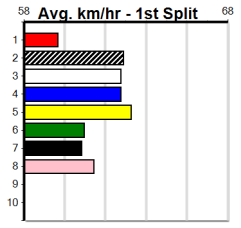

PETER BROWN CUSTOM HOMES (275+ R

Distance: 500m, Race Type: Mixed 6/7, Total Prizemoney: \$1,740
1st: \$1,150, 2nd: \$360, 3rd: \$180, 4th: \$50

7

4:52PM

(VIC time)

HIGH ON LIFE (2) was a commanding 28.58 winner here two runs back and she looks suited in this event. MCIVOR MORGAN (4) is better than his form reads and he will be strong in the closing stages. SCALA BLACK (7) can cause a minor upset.