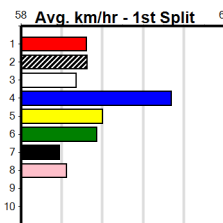

MADE SOLUTIONS ELECTRICAL & DATA (

Distance: 425m, Race Type: Grade 7, Total Prizemoney: $1,530

1st: $1,000, 2nd: $320, 3rd: $160, 4th: $50

NORBIT (8) powered to the line in his top 24.36 win here and he is ideally drawn out wide. NOIR SATIN (4) has been racing well up the straight of late and he can settle near the speed. KRAKEN HUGGIE (5) owns a smart 24.29 PB here.

Watchdog Tips:

8

4

5

6

Bet:

Win 8

Form Box Weight Dist Track Date Time BON Margin 1st/2nd (Time) PIR Checked Comment W/R Split 1 S/P Grade

1 KID GEORGE [7] *Capable but prefer drawn out wide, place* **$12.00**

BEED D Sep-21 RAW ABILITY PAT ME AGAIN

Trainer: Donald Jarvis (Heathcote)

5th (8)	33.0	450	SHR	R5	19-Jul-24	26.19	25.70	5.50LSURE SLINKY (25.83)	M/766	.	.	7.01	$4.00	X67
2nd (6)	33.0	425	BEN	R3	24-Jul-24	24.75	24.31	5.50LBINGO DASH (24.39)	M/222	.	.	6.92	$24.50	7
6= (8)	32.8	450	SHR	R2	29-Jul-24	25.79	25.09	8.50LCITY LIMIT (25.22)	M/767	.	.	6.83	$86.90	X67
2nd (6)	32.6	425	BEN	R9	31-Jul-24	24.83	24.14	7.50LJARMON (24.31)	M/763	.	.	6.84	$14.70	7

Owner(s): D Jarvis

Winning Boxes

1	2	3	4	5	6	7	8
1							
Prize							
Best							
Starts							
Trk/Dst							
APM							

2 SASSY RICO [7] Biks *Wide runner inside is a worry, next time* **$16.00**

BK B Aug-21 HARD STYLE RICO SASSY RIOT

Trainer: Daniel Harvey (Melton Sth)

7th (1)	26.7	425	BEN	R3	12-Jun-24	25.08	23.95	5.50LPAWAN'S STAR (24.71)	M/467	.	.	6.74	$13.70	7
5th (4)	26.2	400	GEL	R3	22-Jun-24	23.56	22.83	10.00LPAW CHEYENNE (22.88)	M/45	.	.	8.76	$17.60	7
6th (1)	26.2	460	GEL	R5	02-Jul-24	26.78	25.94	9.50LTORRENTIAL (26.11)	M/255	.	.	6.72	$42.10	7
(-)	26.7	390	BAL		28-Jul-24	23.10		12.00L Trial Cleared	M/43	.	4of4	8.36	$.	.

Owner(s): D Harvey

Winning Boxes

1	2	3	4	5	6	7	8
1							
Prize							
Best							
Starts							
Trk/Dst							
APM							

3 DARK BEFORE DAWN [7] *Lacking confidence at present, place claims* **$7.50**

BK D Feb-22 FLYING RICCIARDO SIN RAP BOOM

Trainer: Kevin Ross (Mount Glasgow)

8th (4)	31.0	410	HOR	R9	13-Jul-24	24.43	23.35	12.00LASTON DALTRY (23.63)	M/87	.	.	10.85	$8.90	7
7th (7)	31.0	425	BEN	R9	20-Jul-24	25.20	24.13	7.50LMAX TANGO (24.70)	S/345	.	.	6.85	$9.60	7
3rd (2)	31.3	390	BAL	R10	29-Jul-24	22.95	22.45	6.50LBAGGIO (22.50)	Q/44	.	.	8.92	$3.20	7
4th (2)	30.8	400	GEL	R10	03-Aug-24	23.65	22.64	9.00LSHE'S WIRED (23.04)	M/65	.	.	9.08	$15.00	7

Owner(s): R Ross

Winning Boxes

1	2	3	4	5	6	7	8
1							
Prize							
Best							
Starts							
Trk/Dst							
APM							

4 NOIR SATIN [7] *Racing well up the straight, early pace, danger* **$4.00**

BK D Apr-22 ORSON ALLEN CULLQUIN GERSEI

Trainer: Barry Milne (Kilmore)

8th (4)	33.9	450	SHR	R7	13-Jun-24	26.58	25.54	13.00LBUN WILDFIRE (25.73)	M/778	.	.	7.47	$21.20	T3-RW
6th (4)	34.1	450	SHR	R10	20-Jun-24	26.32	25.40	11.00LUP IN ARMS (25.58)	M/755	.	.	6.95	$6.00	X67
3rd (2)	34.0	350	HVL	R9	26-Jul-24	19.76	19.57	1.00LMISS MELEE (19.70)	M/3	.	.	6.69	$5.30	T3-7
3rd (7)	34.3	350	HVL	R10	02-Aug-24	19.85	19.11	3.75LBRADY BOB (19.60)	M/3	.	.	6.73	$3.00	T3-7

Owner(s): S Quinlan

Winning Boxes

1	2	3	4	5	6	7	8
1							
Prize							
Best							
Starts							
Trk/Dst							
APM