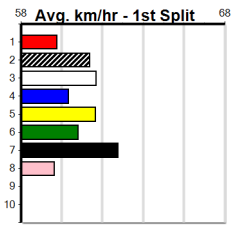

Bendigo

HIP POCKET BENDIGO (275+ RANK)

Distance: 500m, Race Type: Maiden, Total Prizemoney: \$1,740
1st: \$1,150, 2nd: \$360, 3rd: \$180, 4th: \$50

3

3:32PM

(VIC time)

ALL DONE UP (3) has been smartly placed in all three runs to date and he is expected to fire after a freshen up. PARNASSUS (4) can make mistakes but he does have talent and he can work into the mix mid race. BLUE FLAME (7) has claims