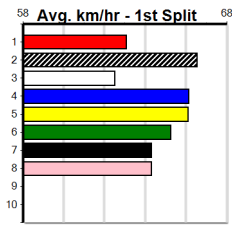

HANRAHAN PLUMBING (275+ RANK)

Distance: 500m, Race Type: Grade 5, Total Prizemoney: $1,740
1st: $1,150, 2nd: $360, 3rd: $180, 4th: $50

Watchdog Tips: 6 4 1 8 Bet: Win 6