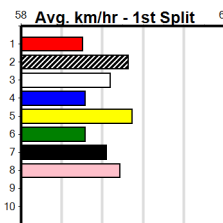

5

4:12PM

(VIC time)

JARROD LARKIN CONCRETING (275+ RA

Distance: 425m, Race Type: Grade 5, Total Prizemoney: \$1,530

1st: \$1,000, 2nd: \$320, 3rd: \$160, 4th: \$50

SYLVAN LAKE (1) returned to form with a handy 22.45 Ballarat win and she is drawn to lead throughout again. KEMPTON BALE (7) owns a solid 24.31 PB here and he will find this easier than his recent racing. MINI MINION (2) can come out running at times