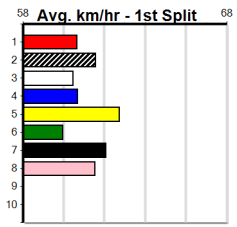

Bendigo

MANNINGS GREYHOUND COMPLEX (275)

Distance: 425m, Race Type: Grade 7, Total Prizemoney: $1,530
1st: $1,000, 2nd: $320, 3rd: $160, 4th: $50

4

3:57PM

(VIC time)

KISS ME RUBY (4) should find this easier than her most recent racing and she can assume control mid race. SOHO QUICKLY BY (7) is better than her form reads and she will be on the pace from the outset. CLIFFORD BALE (5) can run a cheeky race.

Watchdog Tips: **4** **7** **5** **3** **Bet:** **Box Quinella 4,5,7 ($10 for 333.33%)**

Form	Box	Weight	Dist	Track	Date	Time	BON	Margin	1st/2nd (Time)	PIR	Checked	Comment	W/R	Split 1	S/P	Grade	Winnings Boxes															
1	BK B				Jul-21		ASTON DEE BEE		BROADWAY MISS									Winnings Boxes														
																	1	2	3	4	5	6	7	8								
																	Prize								$3,920.00							
																	Best								24.61							
																	Starts								39-1-3-6							
																	Trk/Dst								12-0-1-2							
																	APM								$847							
Trainer: Jordan Formosa (Heathcote) $14.00																																
Owner(s): B Ruttlely																																
2	BE B				Mar-22		BEAST UNLEASHED		STARS AND LIGHTS									Winnings Boxes														
																	1	2	3	4	5	6	7	8								
																	Prize								$1,335.00							
																	Best								24.68							
																	Starts								7-1-0-1							
																	Trk/Dst								4-0-0-1							
																	APM								$1201							
Trainer: John Mangion (Numurkah) $7.50																																
Owner(s): J Mangion																																
3	F D				Mar-22		ZAMBORA BROCKIE		KRAKEN KATIE									Winnings Boxes														
																	1	2	3	4	5	6	7	8								
																	Prize								$1,680.00							
																	Best								24.95							
																	Starts								7-1-0-0							
																	Trk/Dst								1-0-0-0							
																	APM								$1008							
Trainer: Helen Eyles (Murchison) $4.80																																
Owner(s): EYLES (SYN), K Eyles, H Eyles, D Eyles																																
4	BK B				Jan-22		FLYING FIRED UP		KISS AN' ROLL									Winnings Boxes														
																	1	2	3	4	5	6	7	8								
																	Prize								$2,625.00							
																	Best								24.62							
																	Starts								11-1-0-2							
																	Trk/Dst								5-0-0-1							
																	APM								$815							
Trainer: Thomas Boehmke (Nareewillock) $3.60																																
Owner(s): T Boehmke																																
5	RF D				Sep-21		ALLEN DEED		DYNA KELLY									Winnings Boxes														
																	1	2	3	4	5	6	7	8								
																	Prize								$2,090.00							
																	Best								25.07							
																	Starts								13-1-2-0							
																	Trk/Dst								2-0-0-0							
																	APM								$628