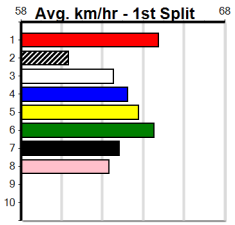

Bendigo

11

6:05PM

(VIC time)

AVARD CIVIL (275+ RANK)

Distance: 425m, Race Type: Grade 5, Total Prizemoney: \$1,530
1st: \$1,000, 2nd: \$320, 3rd: \$160, 4th: \$50

PERFECT TREASURE (8) is far better than his form indicates and he is ideally drawn out wide. AYIA THE SLAYER (6) was a handy 19.56 Healesville winner and she can work into the mix mid race. KELSEY'S GIRL (7) has early pace and can fire fresh