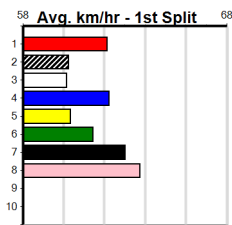

SPORTSBET GREEN TICKS (275+ RANK)

Distance: 425m, Race Type: Maiden, Total Prizemoney: $1,530
1st: $1,000, 2nd: $320, 3rd: $160, 4th: $50

1
2:57PM
(VIC time)

HELLO COOPER (1) has been placed in five of 11 here and he gets his chance to break through today. WARDEN OZZIE (8) has been luckless in his two runs to date and he can make amends this time around. RING RING (5) has claims

Watchdog Tips: **1** **8** **5** **6** **Bet:** **Box Quinella 1,5,8 ($10 for 333.33%)**