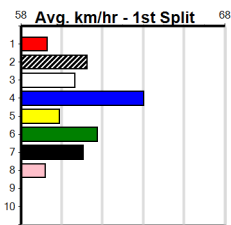

BENDIGO ADVERTISER (275+ RANK)

Distance: 425m, Race Type: Maiden, Total Prizemoney: $1,530
1st: $1,000, 2nd: $320, 3rd: $160, 4th: $50

2

3:17PM

(VIC time)

PERTINACIOUS (5) showed some talent when last in work and he should be primed to fire fresh.
GUNAI MAVERICK (8) owns a solid 24.60 PB here and he likes to race middle to wide. SAXON
RAIDER (2) has shown improvement in his past two.

Watchdog Tips: **5** **8** **2** **7** **Bet:** **Box Quinella 2,5,8 ($10 for 333.33%)**