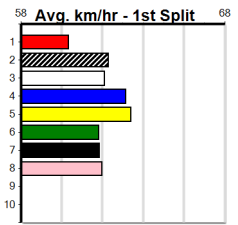

Bendigo

10

5:47PM

(VIC time)

SHIMA SHINE AT STUD (275+ RANK)

Distance: 425m, Race Type: Grade 6, Total Prizemoney: $1,530
1st: $1,000, 2nd: $320, 3rd: $160, 4th: $50

RON'S MISTAKE (3) has been placed in five of seven here and he will find this easier than his recent racing. MOVE OF MAGNUS (8) likes to stay wide and he has turned in some solid performances of late. SHOWGIRL KARA (2) can ping the lids.

Watchdog Tips: **3** **8** **2** **4** **Bet:** **Win 3**