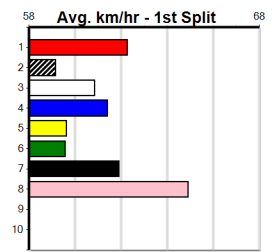

Bendigo
12
6:27PM
(VIC time)

SPORTSBET GO THE BLUE DOG (275+ RANK)

Distance: 425m, Race Type: Grade 5, Total Prizemoney: $1,530
1st: $1,000, 2nd: $320, 3rd: $160, 4th: $50

WHERE'S LESLEY (1) is better than his form indicates and he is drawn to get every chance.
TORPEDO TUOHY (7) has been placed in two of three here and he will dial up the pressure mid race. BLUE BALE (5) can run a cheeky race

Watchdog Tips: **1** **7** **5** **4** **Bet:** Box Quinella 1,5,7 ($10 for 333.33%)

1

WHERE'S LESLEY [5] **Better than form, has the good draw, yes** **$4.60**
BK Dog Sep-19 **Sire: COSMIC RUMBLE Dam: MEPUNGA GAL** **Trainer: Peter Dunlevey (Cohuna)**
Owner(s): P Dunlevey
Winning Distances: < 300m (0) 300 - 399m (0) 400 - 499m (3) 500 - 599m (4) 600 - 699m (0) > 700m (0)
Winning Weights: 28.8(1) 29.4(1) 29.5(1) 29.9(1) 30.6(3)

Box	1st	2nd	3rd	4th	5th	6th	7th	8th
1	2	2	2	2	1	2	2	2
2	3	1	2	4	2	2	2	2
3	2	2			2	5	2	1
4			2		3	1	1	
5	1			1	1	1	2	
6	1			1	2	2	2	1
7	1	1	5	1	2	2	3	
8	1	1	5	1	3	2		

Last 3 wins NOT included above

1st	2nd	3rd	4th	5th	6th	7th	8th
1st (6) 30.6 525 MEP R5 01-Dec-21 30.41 30.05 2.25L JAYLA STRIKE (30.55) M/3211 . . . . . 5.17 $3.70 5							
1st (3) 30.6 485 HOR R5 23-Apr-22 27.39 27.22 3.75L MY GOLDEN EAGLE (27.64) M/1111 . . . . . 6.65 $2.20 5NP							
1st (1) 30.6 485 HOR R12 10-May-22 27.70 27.10 0.25L RATHER (27.72) M/222 . . . . . 6.70 $3.50 5NP							

2

MADAM NOVA [5] **Capable but prefer drawn out wide, place** **$8.00**
WF Bitch Jul-20 **Sire: FERNANDO BALE Dam: NOVA HEART** **Trainer: David Long (Tarnagulla)**
Owner(s): P Sparks
Winning Distances: < 300m (0) 300 - 399m (3) 400 - 499m (1) 500 - 599m (0) 600 - 699m (0) > 700m (0)
Winning Weights: 25.5(1) 26.0(1) 27.0(1) 27.1(1)

Box	1st	2nd	3rd	4th	5th	6th	7th	8th
1				3	1			1
2				1	2	1	1	2
3	1					2	2	
4				1	2			
5	1	1	1	1		2	1	
6	2			1	1	1	3	2
7	1			1	1		1	1
8	1	1						2

Last 3 wins NOT included above

1st	2nd	3rd	4th	5th	6th	7th	8th
1st (7) 25.5 390 WBL R4 13-Feb-23 22.77 22.06 0.25L HEY TOOTLE (22.78) M/32 . . . SW . 8.87 $6.90 X67							
1st (8) 27.0 390 BAL R11 02-Oct-23 22.75 22.14 1.25L EXOTIC BEAUTY (22.83) M/31 . . . . . 8.76 $60.70 T3-6							
1st (6) 27.1 390 BAL R3 11-Dec-23 22.45 22.35 0.50L TRENDING POWER (22.48) M/11 . . . SW . 8.52 $19.90 T3-5							

3

GOT ONE FERNANDO [5] **Not the worst, can sneak into some minor money** **$7.50**
BD Bitch Mar-19 **Sire: FERNANDO BALE Dam: GOT ONE BACK** **Trainer: Kevin Ashton (Charlton)**
Owner(s): K Ashton
Winning Distances: < 300m (0) 300 - 399m (0) 400 - 499m (6) 500 - 599m (0) 600 - 699m (0) > 700m (0)
Winning Weights: 23.7(1) 23.9(2) 24.1(2) 25.0(1)

Box	1st	2nd	3rd	4th	5th	6th	7th	8th
1	1	1	2	2	1			1
2	1	4	2	2		1	5	1
3	2				1	3	1	3
4		1		3	1	3	3	2
5			1		2	3	5	1
6	1	1	2	2	3	2	2	3
7	1	1		3	4	1	1	1
8	1	1	1	3	3	4	5	2

Last 3 wins NOT included above

1st	2nd	3rd	4th	5th	6th	7th	8th
1st (6) 23.7 450 WBL R6 27-Jun-22 25.97 25.49 0.25L MILANA ROSE (25.98) Q/222 . . . . . 6.71 $5.10 5							
1st (2) 25.0 425 BEN R12 29-Mar-23 24.36 23.85 4.50L PRINCESS MILNE (24.67) Q/111 . . . SW . 6.60 $32.20 T3-5							
1st (8) 23.9 425 BEN R12 20-Dec-23 24.47 24.00 7.50L ASTON HARRISON (24.99) M/111 . . . SW . 6.67 $23.10 T3-5