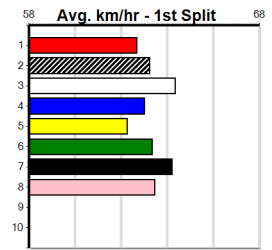

AG TYRES & WHEELS (275+ RANK)

Distance: 500m, Race Type: Grade 5, Total Prizemoney: $1,740
1st: $1,150, 2nd: $360, 3rd: $180, 4th: $50

DETROIT (8) has been ultra impressive in his past two and he should have enough pace to cross through the bend. MIDNIGHT MARILYN (4) was dominant in his 24.31 win here and he will appreciate the rise in distance. ARCANA (1) is more than capable.

Watchdog Tips: 8 4 1 2 **Bet:** Win 8

ARCANA [5] **$6.50**

RF Dog Mar-21 **Sire: FERNANDO BALE** **Dam: LADY CEECEE** **Trainer: Jodie Leek (Warrantdyte)**

Owner(s): J Leek

Winning Distances: < 300m (0) 300 - 399m (0) 400 - 499m (3) 500 - 599m (0) 600 - 699m (0) > 700m (0)

Winning Weights: 28.9(1) 29.6(1) 30.2(1)

Box	1st	2nd	3rd	4th	5th	6th	7th	8th
1								
2								
3								
4								
5								
6								
7								
8								

Prize Best Starts Trk/Dts APM: $6960.00 FSH 15-3-0-6 0-0-0-0 3890

SNOW ROYALE (NSW)[5] **$9.00**

DKBD Bitch Apr-21 **Sire: FERNANDO BALE** **Dam: SNOW FANTASY** **Trainer: Kenneth Doidge (Murchison)**

Owner(s): K Doidge

Winning Distances: < 300m (0) 300 - 399m (0) 400 - 499m (3) 500 - 599m (0) 600 - 699m (0) > 700m (0)

Winning Weights: 28.5(1) 28.7(1) 28.8(1)

Box	1st	2nd	3rd	4th	5th	6th	7th	8th
1								
2								
3								
4								
5								
6								
7								
8								

Prize Best Starts Trk/Dts APM: $4640.00 29.32(6)-15/5/24 40-3-3-3 3-0-0-0 2697

CAB FARE HOME (NSW)[5] **$10.00**

BK Dog Jan-20 **Sire: COLLISION** **Dam: FIERY CRASH** **Trainer: Cameron Taylor (Neilborough)**

Owner(s): THE RAT PACK (SYN), B Bertschik, T Cerra, C Woodruff

Winning Distances: < 300m (0) 300 - 399m (1) 400 - 499m (3) 500 - 599m (2) 600 - 699m (0) > 700m (0)

Winning Weights: 29.7(1) 30.2(1) 30.3(1) 30.4(1) 30.6(1) 30.7(1)

Box	1st	2nd	3rd	4th	5th	6th	7th	8th
1								
2								
3								
4								
5								
6								
7								
8								

Prize Best Starts Trk/Dts APM: $15890.00 28.36(3)-16/11/22 62-6-12-3 11-2-1-0 1953

MIDNIGHT MARILYN (NSW)[5] **$4.00**

RBD Dog May-20 **Sire: MOREIRA** **Dam: SPOOKY SENSATION** **Trainer: Donna Robertson (Bald Hills)**

Owner(s): B Robertson -leech

Winning Distances: < 300m (0) 300 - 399m (0) 400 - 499m (3) 500 - 599m (1) 600 - 699m (0) > 700m (0)

Winning Weights: 32.6(1) 33.7(1) 34.2(2)

Box	1st	2nd	3rd	4th	5th	6th	7th	8th
1								
2								
3								
4								
5								
6								
7								
8								

Prize Best Starts Trk/Dts APM: $8810.00 28.38(3)-11/10/23 54-4-3-5 6-1-0-0 1959

RAMBLIN' MAN [5] **$10.00**

WF Dog Nov-20 **Sire: AUSSIE INFRARED** **Dam: SCREEN SHOT** **Trainer: Shara Quinlan (Rushworth)**

Owner(s): J Accurso

Winning Distances: < 300m (0) 300 - 399m (1) 400 - 499m (3) 500 - 599m (3) 600 - 699m (0) > 700m (0)

Winning Weights: 32.3(1) 32.7(1) 32.8(1) 33.0(1) 33.1(1) 33.4(1) 33.6(1)

Box	1st	2nd	3rd	4th	5th	6th	7th	8th
1								
2								
3								
4								
5								
6								
7								
8								

Prize Best Starts Trk/Dts APM: $18155.00 28.46(1)-11/10/23 79-7-10-12 23-3-3-6 2782