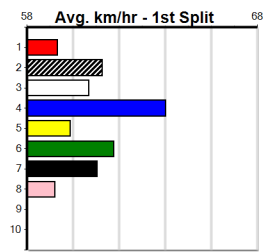

BENDIGO ADVERTISER (275+ RANK)

Distance: 425m, Race Type: Maiden, Total Prizemoney: $1,530
1st: $1,000, 2nd: $320, 3rd: $160, 4th: $50

PERTINACIOUS (5) showed some talent when last in work and he should be primed to fire fresh.
GUNAI MAVERICK (8) owns a solid 24.60 PB here and he likes to race middle to wide. SAXON
RAIDER (2) has shown improvement in his past two.

Watchdog Tips: 5 8 2 7 Bet: Box Quinella 2,5,8 ($10 for 333.33%)

Race card for MIDNIGHT RAP [M], Well down the track to date, must find plenty $12.00. Includes owner, sire, dam, winning distances, and box history.

Race card for SAXON RAIDER [M], Shown improvement in his past two, threat $4.00. Includes owner, sire, dam, winning distances, and box history.

Race card for BOSTON DASH [M], Yet to impress, needs more time, tough ask $16.00. Includes owner, sire, dam, winning distances, and box history.

Race card for LAST BURST [M], Resuming, failed to fire last prep, tested $12.00. Includes owner, sire, dam, winning distances, and box history.

Race card for PERTINACIOUS [M], Resuming, showed talent last prep, go close $2.60. Includes owner, sire, dam, winning distances, and box history.

1

2

3

4

5