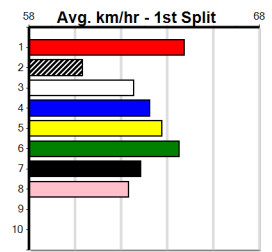

AVARD CIVIL (275+ RANK)

Distance: 425m, Race Type: Grade 5, Total Prizemoney: $1,530
1st: $1,000, 2nd: $320, 3rd: $160, 4th: $50

PERFECT TREASURE (8) is far better than his form indicates and he is ideally drawn out wide.
AYIA THE SLAYER (6) was a handy 19.56 Healesville winner and she can work into the mix mid
race. KELSEY'S GIRL (7) has early pace and can fire fresh

Watchdog Tips: **8** **6** **7** **1** **Bet:** **Win 8**

1

ZIP UP ANDY [5] **Better than form, slight drop in class, keep safe** **$7.50**

WBK Dog Dec-20 Sire: ZIPPING GARTH Dam: KEEP UP Trainer: Julie Chilcott (Heathcote)

Owner(s): Greysynd Racing (SYN), W Owen, J Chilcott, A Long
Winning Distances: < 300m (0) 300 - 399m (4) 400 - 499m (8) 500 - 599m (0) 600 - 699m (0) > 700m (0)
Winning Weights: 30.7(2) 31.1(1) 31.4(4) 31.5(2) 31.6(2) 31.7(1)

Box	1st	2nd	3rd	4th	5th	6th	7th	8th
1	3	2	4	2	2	1		
2	2	2	4	2	2			
3		3	1		4	2	3	
4	3	3		1	1	2	2	
5	1	2	1	3	2	4		
6	1	1	2					1
7				2	1			2
8	2	2		2	1	1		

Prize Best Starts Trk/Dts APM: $35760.63, 23.94(4)-9/10/22, 78-12-13-8, 26-4-3-1, 3723

2

ZIPPER ONE (NSW)[5] **Handy effort two runs back, can run a drum** **$8.00**

RBD Bitch Dec-21 Sire: WOW Dam: SHE ZIPPER Trainer: Nathan Mckay (Toolleen)

Owner(s): The Winning Runs (SYN), K Catford, D Terrell, L Martin
Winning Distances: < 300m (2) 300 - 399m (2) 400 - 499m (0) 500 - 599m (0) 600 - 699m (0) > 700m (0)
Winning Weights: 27.4(2) 27.6(1) 27.7(1)

Box	1st	2nd	3rd	4th	5th	6th	7th	8th
1		1						1
2			1					
3	1							
4	1			1				3
5								1
6	1	1				3	1	1
7								
8		1	1	2	1			

Prize Best Starts Trk/Dts APM: $6367.00, 25.02(4)-31/7/24, 23-3-4-1, 1-0-0-0, 2775

3

MY COMPASS [5] **Capable but likely to find early bother, tested** **$10.00**

BD Dog Aug-20 Sire: MY REDEEMER Dam: SHOUT OUT LOUD Trainer: Brian Brown (Axedale)

Owner(s): BULLET (SYN), L Brown, B Brown
Winning Distances: < 300m (0) 300 - 399m (1) 400 - 499m (12) 500 - 599m (0) 600 - 699m (0) > 700m (0)
Winning Weights: 32.6(1) 32.7(2) 32.9(1) 33.0(1) 33.3(2) 33.4(2) 33.5(2) 33.8(1) 33.9(1)

Box	1st	2nd	3rd	4th	5th	6th	7th	8th
1	1	1	1	2	5	1	1	
2	1	2	2	2	2	3	1	
3	1	1	2	1	2	1	1	
4			1	4	2	5		1
5		1			3	1	2	1
6	1	2	4	4	2	2		
7	5	4	1	1	3	1	1	
8	4	3	4	3	3	3	4	1

Prize Best Starts Trk/Dts APM: $24056.43, 24.22(8)-26/4/23, 106-13-15-13, 46-7-9-8, 3407

4

STELLA ROSE [5] **Resuming, may need a run or two, next time** **$16.00**

BD Bitch Mar-22 Sire: ASTON DEE BEE Dam: WHITE AMBUSH Trainer: Jane Hooke (Huntly)

Owner(s): C Hooke
Winning Distances: < 300m (0) 300 - 399m (0) 400 - 499m (3) 500 - 599m (0) 600 - 699m (0) > 700m (0)
Winning Weights: 28.4(1) 28.7(1) 28.9(1)

Box	1st	2nd	3rd	4th	5th	6th	7th	8th
1							1	
2								1 1
3					1	1	1	
4	1							
5					2			
6		1	1	1		3	1	
7				1				
8	2		1	1	2	1	1	

Prize Best Starts Trk/Dts APM: $4695.00, 24.04(4)-12/1/24, 25-3-1-2, 9-3-0-1, 1816

5

ARTIFICIAL BLUE [5] **Strong type, can push wide, put in exotics** **$8.00**

BE Dog Dec-20 Sire: RAW ABILITY Dam: DUBOVKA Trainer: Calum Blake (Simson)

Owner(s): J Blake
Winning Distances: < 300m (0) 300 - 399m (2) 400 - 499m (9) 500 - 599m (5) 600 - 699m (0) > 700m (0)
Winning Weights: 33.1(1) 33.2(3) 33.3(2) 33.4(2) 33.6(2) 33.7(2) 33.8(1) 33.9(1) 34.0(1) 34.1(1)

Box	1st	2nd	3rd	4th	5th	6th	7th	8th
1	2	2	1	1	1			1
2	2	1	3	1	1	1	2	
3	2	1	1	2		4	1	
4	3	1	1	2	1			
5	3	3	3	3			1	2
6		2	3					2
7	3			1	1	1	1	1
8	1	1	1	1	1	1	1	1

Prize Best Starts Trk/Dts APM: $24545.00, 24.10(2)-5/1/24, 71-16-4-13, 11-1-2-1, 4175