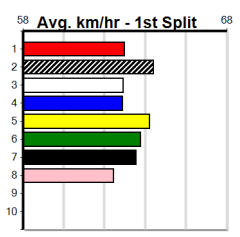

Bendigo
5
4:23PM
(VIC time)

JARROD LARKIN CONCRETING (275+ RA)

Distance: 425m, Race Type: Grade 5, Total Prizemoney: $1,530
1st: $1,000, 2nd: $320, 3rd: $160, 4th: $50

MY GIRL PIPER (5) has a solid record here and she will find this easier than her most recent racing.
AYIA THE SLAYER (6) will find this easier than her most recent racing and she will get a nice cart
across early. ARTIFICIAL BLUE (7) is well drawn.

Watchdog Tips: **5** **6** **7** **1** **Bet:** **Win 5**