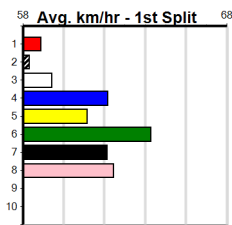

SPORTBET GREEN TICKS (275+ RANK)

Distance: 425m, Race Type: Maiden, Total Prizemoney: $1,530
1st: $1,000, 2nd: $320, 3rd: $160, 4th: $50

1
3:07PM
(VIC time)

COCONUT CARTER (7) is far better than his form indicates and he will find this easier. RUNWAY DIVA (6) resumes from a spell and she trialed solidly at Shepparton recently. GUNAI MAVERICK (1) just needs room in the early stages.

Watchdog Tips: **7** **6** **1** **5** **Bet:** **Box Quinella 1,6,7 ($10 for 333.33%)**