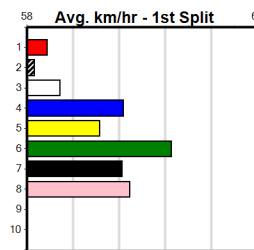

SPORTBET GREEN TICKS (275+ RANK)

Distance: 425m, Race Type: Maiden, Total Prizemoney: $1,530
1st: $1,000, 2nd: $320, 3rd: $160, 4th: $50

COCONUT CARTER (7) is far better than his form indicates and he will find this easier. RUNWAY DIVA (6) resumes from a spell and she trialled solidly at Shepparton recently. GUNAI MAVERICK (1) just needs room in the early stages.

Watchdog Tips: **7** **6** **1** **5** **Bet:** Box Quinella 1,6,7 ($10 for 333.33%)

1

Form Box	Wgt	Dist	Track	Date	Time	BON	Margin	1st/2nd (Time)	PIR	Checked	Comment	WR	Split 1	S/P	Grade	
GUNAI MAVERICK [M] $6.00																
Solid muster, can hold his position, threat																
BD	Dog	Mar-22				Sire: ALLEN DEED		Dam: GUNAI LEXI								
Owner(s): The Unbeatable Four (SYN), L Jovanovski, J Martin, T Martin, T Jovanovski																
Trainer: George Kantzidis (Woodstock)																
Winning Distances: < 300m (0) 300 - 399m (0) 400 - 499m (0) 500 - 599m (0) 600 - 699m (0) > 700m (0)																
Winning Weights:																
3rd (6)	29.6	425	BEN	R1	08-May-24	24.60	23.97	1.00L BLUE RISE (24.54)	M/554	.	.	W	6.88	$29.60	T3-M	
4th (7)	29.7	390	SHP	R1	16-May-24	22.95	22.11	4.25L BILLY SPANNER (22.66)	M/66	.	.	W	9.03	$3.40	M	
3rd (3)	28.7	425	BEN	R1	03-Jul-24	24.90	24.04	4.00L SLICK WHISPER (24.62)	M/544	.	.	.	6.85	$2.60	M	
6th (8)	29.2	390	SHP	R2	11-Jul-24	23.38	22.09	8.00L BOBBY BRADY (22.82)	S/86	.	.	.	9.27	$5.10	T3-M	
7th (7)	28.7	425	BEN	R1	17-Jul-24	25.41	24.18	13.00L KRAKEN CASPER (24.54)	M/867	.	.	W	7.08	$14.90	T3-M	
4th (7)	28.8	425	BEN	R1	24-Jul-24	24.96	24.31	2.25L POPPY ROSE (24.82)	M/645	.	.	W	6.93	$11.10	M	
3rd (8)	29.1	425	BEN	R2	07-Aug-24	24.82	24.28	4.75L LAST BURST (24.50)	M/655	.	.	.	6.97	$5.30	M	
6th (1)	29.2	425	BEN	R1	14-Aug-24	25.09	23.98	12.00L TRUMPETER ROCK (24.31)	M/887	.	.	.	7.05	$23.20	T3-M	
Last 3 wins NOT included above																

Box History

Bx	1st	2nd	3rd	4th	5th	6th	7th	8th
1								
2								
3			1					
4					1			2
5								
6			1	1				
7				2				1
8		1				1		

Prize Best	$1150.00
Starts	24.60(6)-8/5/24
Trk/Dts	15-0-1-3
APM	11-0-1-3 692

2

Form Box	Wgt	Dist	Track	Date	Time	BON	Margin	1st/2nd (Time)	PIR	Checked	Comment	WR	Split 1	S/P	Grade	
THAT'S MY RUG [M] $7.50																
Well beaten in both runs, can atone, place																
BK	Bitch	Apr-22				Sire: FERAL FRANKY		Dam: WONDER MISS								
Owner(s): NEWOB (SYN), J Bowen, S Bowen, K Bowen, C Bowen																
Trainer: Suzanne Mannion (Gordon)																
Winning Distances: < 300m (0) 300 - 399m (0) 400 - 499m (0) 500 - 599m (0) 600 - 699m (0) > 700m (0)																
Winning Weights:																
6th (1)	24.1	390	BAL	R3	10-Jul-24	23.69	21.82	20.00L DAYS OF ROSES (22.34)	M/66	.	.	.	9.07	$8.90	M	
5th (1)	25.1	390	BAL	R1	14-Aug-24	23.30	21.94	10.00L ASTON TAFARI (22.63)	M/55	.	.	.	8.85	$19.40	M	
Last 3 wins NOT included above																

Box History

Bx	1st	2nd	3rd	4th	5th	6th	7th	8th
1								
2								
3								
4								
5								
6								
7								
8								

Prize Best	$0.00
Starts	FSH
Trk/Dts	2-0-0-0
APM	0-0-0-0 0