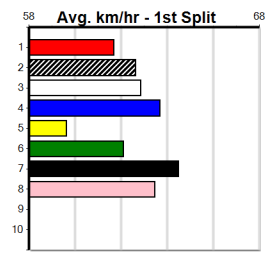

Bendigo
12
6:52PM
(VIC time)

SPORTSBET MAKE IT A MULTI (275+ RANK)

Distance: 425m, Race Type: Grade 5, Total Prizemoney: $1,530
1st: $1,000, 2nd: $320, 3rd: $160, 4th: $50

MR. HA HA (8) is a capable type when fit and he is expected to fire fresh. BUGS (7) has good early burn and he likes to stay wide in his races, while MAJESTIC JAY (4) is better than his past few runs and he can threaten.

Watchdog Tips: **8** **7** **4** **3** **Bet:** **Win 8**

1

WHERE'S LESLEY [5] **Steady record here, may gets buried back, place** **$7.50**

BK Dog **Sep-19** Sire: COSMIC RUMBLE Dam: MEPUNGA GAL Trainer: Peter Dunlevey (Cohuna)

Owner(s): P Dunlevey

Winning Distances: < 300m (0) 300 - 399m (0) 400 - 499m (3) 500 - 599m (4) 600 - 699m (0) > 700m (0)

Winning Weights: 28.8(1) 29.4(1) 29.5(1) 29.9(1) 30.6(3)

Run	Dist	Wgt	Sex	Age	Date	Time	Margin	1st/2nd (Time)	PIR	Checked	Comment	WR	Split 1	S/P	Grade
4th (1)	29.3	450	SHP	R6	06-Jun-24	26.06	25.52	7.50L ROJO SILVER FOX (25.57)	M/334	.	.	.	6.71	$32.80	T3-5
6th (3)	29.5	450	SHP	R5	13-Jun-24	26.45	25.54	11.00L IRELYN BALE (25.69)	M/566	.	.	.	7.07	$67.70	T3-5
5th (5)	29.4	450	SHP	R8	29-Jun-24	26.77	26.14	9.00L ZAMBEZI (26.14)	M/544	.	.	.	6.95	$39.10	T3-5
5th (1)	29.5	450	SHP	R8	11-Jul-24	26.36	25.68	7.00L BAROOGA PETE (25.88)	Q/344	.	SW	.	6.89	$21.40	T3-5
5th (6)	29.7	450	SHP	R6	19-Jul-24	26.15	25.70	6.00L DETRIOT (25.76)	Q/554	.	.	.	6.94	$50.00	5
6th (8)	29.4	450	SHP	R6	01-Aug-24	26.31	25.43	9.00L WINKIE BALE (25.69)	M/766	.	.	.	6.97	$39.00	T3-5
2nd (1)	28.8	425	BEN	R12	07-Aug-24	24.90	24.28	2.00L GOT ONE FERNANDO (24.77)	M/433	.	.	.	6.87	$31.10	5
5th (5)	29.2	425	BEN	R12	14-Aug-24	24.87	23.98	3.75L ZIP UP ANDY (24.62)	M/766	.	.	.	6.94	$43.90	T3-5

Last 3 wins NOT included above

1st (6)	30.6	525	MEP	R5	01-Dec-21	30.41	30.05	2.25L JAYLA STRIKE (30.55)	M/3211	.	.	.	5.17	$3.70	5
1st (3)	30.6	485	HOR	R5	23-Apr-22	27.39	27.22	3.75L MY GOLDEN EAGLE (27.64)	M/111	.	.	.	6.65	$2.20	5NP
1st (1)	30.6	485	HOR	R12	10-May-22	27.70	27.10	0.25L RATHER (27.72)	M/222	.	.	.	6.70	$3.50	5NP

Box History

Bx	1st	2nd	3rd	4th	5th	6th	7th	8th
1	2	3	2	2	1	2	2	2
2	3	1	2	4	2	2	2	2
3	2	2			2	5	2	1
4			2		3	1	1	
5	1			1	2	1	2	
6	1			1	2	2	2	1
7		1	5	1	2	2	3	
8	1	1	5	1	3	2		

Prize Best Starts Trk/Dts APM: $19057.14, 24.41(2)-28/3/24, 93-7-10-15, 16-1-2-0, 1251