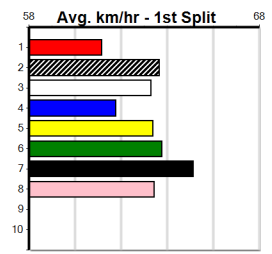

Bendigo
10
6:12PM
(VIC time)

AVARD CIVIL (275+ RANK)

Distance: 425m, Race Type: Grade 5, Total Prizemoney: $1,530
1st: $1,000, 2nd: $320, 3rd: $160, 4th: $50

LATIN RHYTHM (2) regained some confidence at Shepparton last time and she owns a handy 24.12 PB here. ROSTRON (6) is suitably drawn out wide and she can work into the mix mid race. HELLO LUNA (7) can show good early burn at times.

Watchdog Tips: **2** **6** **7** **1** **Bet:** **Win 2**

1

URANA FERNANDO [5] **Drawn to be prominent throughout, respect** **$7.50**
WBK Dog Mar-18 Sire: FERNANDO BALE Dam: MARCUS GLORY Trainer: Susan Trim (Campbells Forest)
Owner(s): S Trim
Winning Distances: < 300m (0) 300 - 399m (8) 400 - 499m (8) 500 - 599m (1) 600 - 699m (0) > 700m (0)
Winning Weights: 30.6(1) 31.1(1) 31.5(2) 31.8(1) 31.9(1) 32.0(2) 32.1(2) 32.2(4) 32.5(1) 32.6(2)

Box	1st	2nd	3rd	4th	5th	6th	7th	8th
1	3	3	4	1	2	1	1	
2	1	3	5	4	1	3		
3	2	2	4	2	4	4		
4	4	7	2	1	4	1	1	
5	1	3	7	4	3	6	1	
6	3	3	1	4	6	8	3	1
7	1	3	5	3	5	6	2	1
8	2	1	2	3	4			

Prize Best Starts Trk/Dts APM: $37192.50, 24.06(4)-19/21, 163-17-25-30, 87-5-13-20, 1513

2

LATIN RHYTHM [5] **Showed improvement last time, take stopping** **$3.50**
F Bitch Aug-21 Sire: FERNANDO BALE Dam: RED ROCHELLE Trainer: Cameron Knott (Mt Camel)
Owner(s): C Knott
Winning Distances: < 300m (0) 300 - 399m (2) 400 - 499m (2) 500 - 599m (0) 600 - 699m (0) > 700m (0)
Winning Weights: 25.2(1) 25.6(1) 26.2(1) 26.4(1)

Box	1st	2nd	3rd	4th	5th	6th	7th	8th
1	3	2	1	1	1	1		
2	2		2	1				
3	1	1	1	2				
4			1	1	2		1	1
5				1	1		1	
6		1	1	1	1	1	1	2
7	2		1	1	1	2		
8		1			2			1

Prize Best Starts Trk/Dts APM: $8570.00, 24.12(7)-13/12/23, 44-4-6-5, 11-2-2-0, 1573

3

MINI MINION (WA)[5] **Yet to win here in 28 attempts, tough ask** **$12.00**
BK Bitch Jan-21 Sire: NITRO BURST Dam: WHITE MINION Trainer: Geoffrey Williamson (Marong)
Owner(s): S Davis
Winning Distances: < 300m (0) 300 - 399m (8) 400 - 499m (0) 500 - 599m (0) 600 - 699m (0) > 700m (0)
Winning Weights: 23.3(2) 23.5(1) 23.6(1) 23.8(2) 24.0(1) 24.2(1)

Box	1st	2nd	3rd	4th	5th	6th	7th	8th
1	2	1	1	1	4	1	1	
2	4	1	3	2				1
3	2	1	2	3				
4	1	1	2	1	1	2		1
5	1	1	1	1	1	1	2	
6		1	1	1	1		1	2
7		1	1	1				2
8	2	2	1	1	2	2	1	1

Prize Best Starts Trk/Dts APM: $18605.00, 24.30(2)-31/3/24, 71-8-12-5, 28-0-8-4, 2027

4

FAT BOY'S FLYING (NSW)[5] **Lack of early speed is a worry, prefer to watch** **$12.00**
LTBD Dog Jul-20 Sire: ASTON DEE BEE Dam: FAT BOY'S BABY Trainer: Darren Petersen (Rochester)
Owner(s): D Petersen
Winning Distances: < 300m (0) 300 - 399m (1) 400 - 499m (7) 500 - 599m (1) 600 - 699m (0) > 700m (0)
Winning Weights: 35.3(1) 35.6(1) 35.7(1) 35.8(1) 36.0(1) 36.3(2) 37.0(1) 37.4(1)

Box	1st	2nd	3rd	4th	5th	6th	7th	8th
1	1	1	3	2	1	1	2	
2	1	2	3		2	1		1
3	2		4	2	3			1
4	1	3	4					2
5			1	1	1	1	1	2
6	2		1	3	4	1	1	
7	1	3		2				1
8	2	3	5			2	1	1

Prize Best Starts Trk/Dts APM: $28445.00, 24.29(1)-8/10/23, 86-9-10-19, 6-1-0-0, 3013

5

AUSSIE SAVANNAH (NSW)[5] **Solid effort last time out, can run a drum** **$9.00**
BK Bitch Apr-21 Sire: AUSSIE INFRARED Dam: REGAL SAVANNAH Trainer: Barry Milne (Kilmore)
Owner(s): B Milne
Winning Distances: < 300m (0) 300 - 399m (5) 400 - 499m (0) 500 - 599m (0) 600 - 699m (0) > 700m (0)
Winning Weights: 27.4(1) 27.6(1) 27.7(1) 28.0(1) 28.6(1)

Box	1st	2nd	3rd	4th	5th	6th	7th	8th
1	1	1	3	2	1	1	1	
2	2	1	2	1	1			
3		2						2
4		1	1	2			1	2
5			1	2				
6		1	1		1	1		
7	2				1	1		
8	1	2		2				

Prize Best Starts Trk/Dts APM: $10740.00, FSTD, 41-5-9-4, 0-0-0-0, 2951