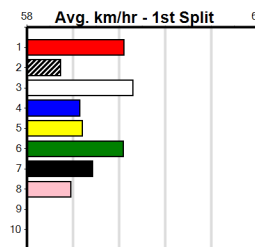

Bendigo

7

5:07PM

(VIC time)

PETER BROWN CUSTOM HOMES (275+ RANK)

Distance: 500m, Race Type: Mixed 6/7, Total Prizemoney: $1,740
1st: $1,150, 2nd: $360, 3rd: $180, 4th: $50

KRAKEN ROLL (7) regained some confidence here two runs back and he may be suited to this distance. MR. EVERLAST (3) showed improvement last time and he will be on the pace from the outset. MISS BOOM (2) can run a cheeky race.

Watchdog Tips: **7** **3** **2** **1** **Bet:** **Win 7**

1

ALMOST IMMINENT [7] **Better than form, draw helps, must respect** **$8.00**

BD Bitch Mar-22 Sire: SUPERIOR PANAMA Dam: IMMINENT Trainer: Michael Chilcott (Heathcote)

Owner(s): P Diaco

Winning Distances: < 300m (0) 300 - 399m (1) 400 - 499m (0) 500 - 599m (0) 600 - 699m (0) > 700m (0)

Winning Weights: 29.5(1)

Run	Box	Wgt	Dist	Track	Date	Time	BON	Margin	1st/2nd (Time)	PIR	Checked	Comment	WR	Split 1	S/P	Grade
5th (6)	29.5	435	SLE	R2	21-Jan-24	25.64	24.08	6.00L	DR. NARNIA (25.24)	M/866	.	.	.	5.53	$62.00	M
7th (3)	29.7	350	TRA	R1	29-Jan-24	20.91	19.88	10.00	ZAMBEZI (20.22)	M/566	.	.	.	7.00	$14.40	T3-M
1st (4)	29.5	395	TRA	R2	05-Feb-24	22.80	22.25	3.5L	BARRY'S GAZE (23.03)	M/111	.	.	.	3.85	$8.40	M
7th (3)	29.5	395	TRA	R3	03-Apr-24	23.31	22.16	12.00	ROCK BALBOA (22.51)	M/677	.	V10	.	3.96	$49.20	X67H
6th (3)	27.7	350	HVL	R9	26-Jul-24	20.04	19.57	5.00L	MISS MELEE (19.70)	M/6	.	.	.	6.80	$16.80	T3-T
5th (8)	27.6	500	BEN	R7	07-Aug-24	28.96	28.36	7.00L	HIGH ON LIFE (28.49)	M/455	.	.	.	6.77	$8.30	X67
8th (7)	28.2	545	BAL	R3	11-Aug-24	32.68	31.15	7.00L	BLUE TICK STELLA (32.22)	M/4676	.	.	.	7.12	$6.90	T3-RW
7th (3)	27.8	450	SHP	R7	15-Aug-24	26.60	25.23	20.00	GO MICKY (25.23)	M/887	.	.	.	7.03	$41.90	X67

Last 3 wins NOT included above

Box	1st	2nd	3rd	4th	5th	6th	7th	8th
1								
2								
3							1	3
4	1							1
5								
6					1			
7								1
8					1			

Prize Best	$1000.00
Starts	28.96(8)-7/8/24
Trk/Dts	9-1-0-0
APM	1-0-0-0
	200

2

MISS BOOM [7] **Placed in two of six here, can threaten** **$7.50**

RF Bitch Feb-22 Sire: FLYING RICCIARDO Dam: SIN RAP BOOM Trainer: Kevin Ross (Mount Glasgow)

Owner(s): R Ross

Winning Distances: < 300m (0) 300 - 399m (0) 400 - 499m (1) 500 - 599m (0) 600 - 699m (0) > 700m (0)

Winning Weights: 25.1(1)

Run	Box	Wgt	Dist	Track	Date	Time	BON	Margin	1st/2nd (Time)	PIR	Checked	Comment	WR	Split 1	S/P	Grade
5th (7)	25.3	450	BAL	R3	07-Jul-24	26.45	25.42	4.50L	HARD ROTOR (26.14)	M/777	.	SW	.	7.00	$25.20	T3-7
6th (7)	25.3	485	HOR	R7	13-Jul-24	28.49	27.90	6.50L	SCOTT AQUAPHOBIA (28.07)	M/777	.	.	.	6.91	$36.20	7
6th (6)	24.8	500	BEN	R5	20-Jul-24	29.69	28.76	5.50L	LEROY'S GIRL (29.31)	S/666	.	.	.	7.28	$27.10	7
7th (6)	25.2	350	HVL	R9	26-Jul-24	20.04	19.57	5.00L	MISS MELEE (19.70)	M/7	.	.	.	6.89	$102.00	T3-7
2nd (5)	25.0	450	BAL	R9	29-Jul-24	26.27	25.69	2.25L	KALINYA (26.12)	M/656	.	.	.	7.00	$32.20	7
8th (5)	24.8	460	GEL	R5	03-Aug-24	26.93	26.23	10.00	WINTER BALE (26.23)	S/888	.	SW	.	7.08	$42.20	X67
7th (1)	25.2	500	BEN	R7	07-Aug-24	29.08	28.36	8.50L	HIGH ON LIFE (28.49)	S/877	.	W	.	7.05	$14.50	X67
6th (2)	25.7	545	BAL	R3	11-Aug-24	32.54	31.15	4.75L	BLUE TICK STELLA (32.22)	S/8888	.	.	.	7.28	$10.80	T3-RW

Last 3 wins NOT included above

Box	1st	2nd	3rd	4th	5th	6th	7th	8th
1					1	1		1
2							3	1
3				1		1		
4								
5	1					1		1
6					1	1	1	2
7	1	1	1	1	1	1		
8	1		1			1		

Prize Best	$2220.00
Starts	29.08(1)-7/8/24
Trk/Dts	24-1-2-2
APM	6-0-0-2
	1400