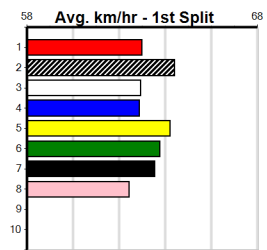

Bendigo

5

4:23PM

(VIC time)

JARROD LARKIN CONCRETING (275+ RANK)

Distance: 425m, Race Type: Grade 5, Total Prizemoney: $1,530
1st: $1,000, 2nd: $320, 3rd: $160, 4th: $50

MY GIRL PIPER (5) has a solid record here and she will find this easier than her most recent racing.
AYIA THE SLAYER (6) will find this easier than her most recent racing and she will get a nice cart
across early. ARTIFICIAL BLUE (7) is well drawn.

Watchdog Tips: **5** **6** **7** **1** **Bet:** **Win 5**

1

RAISED RIGHT [5] **Better than form, well drawn, must keep safe** **$8.00**

BK Dog Apr-21 Sire: WHISKEY RIOT Dam: LEKTRA MISS Trainer: Julie Belsham (Longwarry)

Owner(s): J Belsham
Winning Distances: < 300m (0) 300 - 399m (5) 400 - 499m (3) 500 - 599m (0) 600 - 699m (0) > 700m (0)

Winning Weights: 30.1(1) 30.2(1) 30.3(1) 30.4(1) 30.6(2) 30.9(2)

Box	1st	2nd	3rd	4th	5th	6th	7th	8th
1	1	1	3	1			2	1
2		1	1	3		4	1	1
3	2	2	1		1	1		
4	2	1				1		
5	1	1	1		1	4	1	
6	1	1	1	1				1
7	1	1	1	3	2	1	1	1
8		2		4		1	2	

Prize Best Starts Trk/Dts APM $13685.00
24.88(7)-10/4/24
63-8-7-8
1-0-0-0
2565

2

IMPRESARIO (NSW)[5] **Showed good early burn two runs back, place** **$10.00**

BK Dog Apr-20 Sire: ASTON DEE BEE Dam: RAGADEEN Trainer: Jye Formosa (Heathcote)

Owner(s): J Formosa
Winning Distances: < 300m (0) 300 - 399m (3) 400 - 499m (5) 500 - 599m (0) 600 - 699m (0) > 700m (0)

Winning Weights: 33.8(2) 33.9(1) 34.2(2) 34.3(2) 34.5(1)

Box	1st	2nd	3rd	4th	5th	6th	7th	8th
1	1	2			1			
2	2				2			1
3								1
4	1	1	2	1				
5	1		1		1	1	1	
6						1		
7	1		1	2				1
8	3	3		1				1

Prize Best Starts Trk/Dts APM $17485.00
24.93(5)-20/12/23
37-8-6-3
1-0-0-0
784

3

HYDRO GLIDE [5] Biks **Needs to lead, will cop pressure, prefer others** **$12.00**

BD Dog Jun-20 Sire: ASTON DEE BEE Dam: SUMMER SKYE Trainer: Kevin Ashton (Charlton)

Owner(s): K Ashton
Winning Distances: < 300m (0) 300 - 399m (1) 400 - 499m (5) 500 - 599m (0) 600 - 699m (0) > 700m (0)

Winning Weights: 33.0(1) 33.1(1) 33.4(2) 33.8(2)

Box	1st	2nd	3rd	4th	5th	6th	7th	8th
1		6	3			1	4	
2	1		3	1	3		1	1
3		1	1	3	1	1		
4	3		2	2			2	1
5				1	2	3	2	
6		2	1	3	3	3	1	
7		6	1	3	2			1
8	2		1	3	2	1	1	2

Prize Best Starts Trk/Dts APM $20990.00
24.21(2)-1/3/23
89-6-15-12
27-2-3-5
2140

4

ALICE FROM VENUS [5] **Rises in class but goes well here, place hope** **$9.00**

BD Bitch May-22 Sire: TOMMY SHELBY Dam: OSAKALAKA Trainer: Cameron Knott (Mt Camel)

Owner(s): C Knott
Winning Distances: < 300m (0) 300 - 399m (1) 400 - 499m (2) 500 - 599m (0) 600 - 699m (0) > 700m (0)

Winning Weights: 25.4(1) 25.5(1) 25.6(1)

Box	1st	2nd	3rd	4th	5th	6th	7th	8th
1		1	1		1			
2	1				1			1
3					1	1	1	
4			1	1	1			
5					1			
6		1						2
7	1	1			2	1	1	
8	1				1			

Prize Best Starts Trk/Dts APM $4430.00
24.51(2)-24/7/24
24-3-3-2
3-2-0-0
2434

5

MY GIRL PIPER [5] **Drops in class, can pounce on the arm, yes** **$2.80**

BK Bitch Jun-21 Sire: FABREGAS Dam: SHE'S WICKED Trainer: Daryl Weightman (Dean)

Owner(s): D Weightman
Winning Distances: < 300m (0) 300 - 399m (1) 400 - 499m (3) 500 - 599m (0) 600 - 699m (0) > 700m (0)

Winning Weights: 28.6(1) 28.8(1) 29.0(1) 30.1(1)

Box	1st	2nd	3rd	4th	5th	6th	7th	8th
1	1	1	1				1	2
2							1	3
3					1	1		2
4			2				1	1
5		1			3			
6	1		1				1	2
7		3		1		2		
8	2	1	1		1			1

Prize Best Starts Trk/Dts APM $6991.25
24.32(8)-6/3/24
39-4-6-5
3-1-1-0
1703