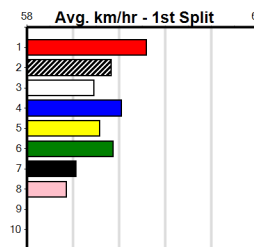

GRAY'S BENDIGO (275+ RANK)

Distance: 425m, Race Type: Grade 7, Total Prizemoney: $1,530
1st: $1,000, 2nd: $320, 3rd: $160, 4th: $50

PRINCE PIERRE (1) was dominant at Ballarat last time out and he is drawn to lead throughout again. POPPY ROSE (8) is better than her past few runs and she will get plenty of room early on. HELLO COOPER (4) is an improving type

Watchdog Tips: 1 8 4 5 Bet: Win 1

PRINCE PIERRE [7] Never headed at Ballarat, same draw, go close $2.20
Owner(s): C Brett
Winning Distances: < 300m (0) 300 - 399m (0) 400 - 499m (1) 500 - 599m (0) 600 - 699m (0) > 700m (0)
Box History table and Prize Best information.

MY MATE HUX [7] Needs to lead, can push wide, prefer others $12.00
Owner(s): J Hall
Winning Distances: < 300m (0) 300 - 399m (1) 400 - 499m (0) 500 - 599m (0) 600 - 699m (0) > 700m (0)
Box History table and Prize Best information.

BRASTON MISS [7] Showed improvement last time, can run a drum $8.00
Owner(s): B Ruttley
Winning Distances: < 300m (0) 300 - 399m (1) 400 - 499m (0) 500 - 599m (0) 600 - 699m (0) > 700m (0)
Box History table and Prize Best information.

HELLO COOPER [7] Solid record here, has early speed, threat $6.50
Owner(s): J Hooke
Winning Distances: < 300m (0) 300 - 399m (0) 400 - 499m (1) 500 - 599m (0) 600 - 699m (0) > 700m (0)
Box History table and Prize Best information.

SCOTCH NEAT [7] Far from disgraced last time out, keep safe $8.00
Owner(s): DIRTY RATS TWO (SYN), S Jack, S Burke
Winning Distances: < 300m (0) 300 - 399m (0) 400 - 499m (1) 500 - 599m (0) 600 - 699m (0) > 700m (0)
Box History table and Prize Best information.