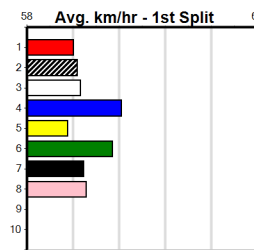

BENDIGO ADVERTISER (275+ RANK)

Distance: 425m, Race Type: Maiden, Total Prizemoney: $1,530
1st: $1,000, 2nd: $320, 3rd: $160, 4th: $50

BOSTON DASH (3) showed improvement two runs back and he will be very strong in the run home.
MIA MOO (4) has had little luck to date and she can make amends this time around. LIKE A BLAZE
(6) was well supported last time out

Watchdog Tips: **3** **4** **6** **5** **Bet:** Box Quinella 3,4,6 ($10 for 333.33%)

Form Box	Wgt	Dist	Track	Date	Time	BON	Margin	1st/2nd (Time)	PIR	Checked	Comment	WR	Split 1	S/P	Grade

1

COUNTY TYRONE [M] **Lack of early speed is a worry, place claims**

BK Dog **Sire: SHIMA SHINE** **Dam: LIZZIE'S ENTITY**

Owner(s): D Knight **Trainer: Suwit Bunchusri (Talbot)**

Winning Distances: < 300m (0) 300 - 399m (0) 400 - 499m (0) 500 - 599m (0) 600 - 699m (0) > 700m (0)

Winning Weights:

Run	Rank	Wgt	Dist	Track	Date	Time	BON	Margin	1st/2nd (Time)	PIR	Checked	Comment	WR	Split 1	S/P	Grade
3rd	(6)	32.3	450	BAL	R2	30-Jun-24	26.46	25.54	8.00L EDINBURGH BALE (25.92)	S/663	.	VO	.	7.05	$31.40	T3-M
8th	(4)	32.1	450	BAL	R1	07-Jul-24	26.80	25.42	12.00 NAILED IT (25.98)	S/888	.	.	.	7.20	$25.80	T3-M
6th	(3)	32.1	450	BAL	R2	14-Jul-24	26.47	25.38	7.50L CONNOR'S FLYER (25.97)	S/755	.	.	.	7.08	$28.90	T3-M
7th	(3)	31.9	425	BEN	R1	24-Jul-24	25.17	24.31	5.50L POPPY ROSE (24.82)	M/866	.	.	.	7.00	$23.60	M
8th	(3)	32.4	545	BAL	R7	28-Jul-24	32.47	31.32	15.00 JALAPENO GEM (31.47)	M/4567	.	.	.	7.00	$28.40	T3-RW
3rd	(6)	32.7	460	GEL	R3	03-Aug-24	27.02	26.23	11.00 CIRCLE ROUND (26.28)	S/443	.	.	.	7.08	$50.30	M
4th	(1)	33.0	500	BEN	R3	07-Aug-24	29.51	28.36	16.00 BLUE FLAME (28.46)	S/664	.	.	.	6.93	$51.70	M
7th	(6)	33.7	545	BAL	R3	11-Aug-24	32.67	31.15	7.00L BLUE TICK STELLA (32.22)	S/7433	.	.	.	7.19	$26.60	T3-RW

Last 3 wins NOT included above

$7.50

Box History

Bx	1st	2nd	3rd	4th	5th	6th	7th	8th
1								
2	1	1	1	2				
3						3	1	1
4					2			1
5				2	2	1	1	
6			3	1	2	1	1	
7				1	2	1		
8	1					1		

Prize Best $2225.00
Starts 24.85(2)-18/10/23
Trk/Dts 36-0-3-4
APM 4-0-0-0
903

2

KURRACA JINNIE [M] **Yet to impress, needs to show more, tested**

BK Bitch **Sire: LOCHINVAR MARLOW** **Dam: ROCK SINGER**

Owner(s): D Plier **Trainer: Dale Plier (Fentons Creek)**

Winning Distances: < 300m (0) 300 - 399m (0) 400 - 499m (0) 500 - 599m (0) 600 - 699m (0) > 700m (0)

Winning Weights:

Run	Rank	Wgt	Dist	Track	Date	Time	BON	Margin	1st/2nd (Time)	PIR	Checked	Comment	WR	Split 1	S/P	Grade
8th	(6)	28.1	410	HOR	R2	25-Jun-24	25.08	23.07	22.00 CHARLIE ASH (23.59)	Q/56	.	.	.	11.21	$44.90	M
7th	(4)	29.1	425	BEN	R1	12-Jul-24	25.59	23.86	15.00 EVIE'S PROMISE (24.54)	M/677	.	.	.	6.84	$104.20	MH

Last 3 wins NOT included above

$21.00

Box History

Bx	1st	2nd	3rd	4th	5th	6th	7th	8th
1								
2								
3								
4							1	
5								
6								1
7								
8								

Prize Best $0.00
Starts 25.59(4)-12/7/24
Trk/Dts 2-0-0-0
APM 1-0-0-0
0