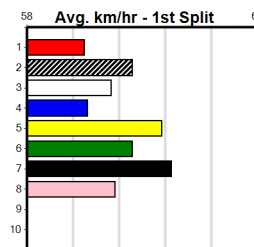

MANNINGS GREYHOUND COMPLEX (275+

Distance: 425m, Race Type: Grade 6, Total Prizemoney: $1,530
1st: $1,000, 2nd: $320, 3rd: $160, 4th: $50

SASSY RICO (8) returned to form with a handy 24.28 win here last time and she looks very well graded again. CRAIG KEEPING (7) has good early burn and he will be in the firing line throughout. FUNKY FAUN (6) may be the value runner.

Watchdog Tips: 8 7 6 5 **Bet:** Win 8

1

BUCKET OF OIL [6] **$21.00**

Doesn't win enough races, prefer to watch

BK Dog Nov-20 Sire: ZAMBORA BROCKIE Dam: SPECIAL KIRST Trainer: Loren Dalziel (Longwarry)

Owner(s): L Dalziel

Winning Distances: < 300m (0) 300 - 399m (0) 400 - 499m (2) 500 - 599m (0) 600 - 699m (0) > 700m (0)

Winning Weights: 36.2(1) 37.5(1)

Pl	Box	Dist	Wgt	Track	Date	Time	BO	Margin	1st/2nd (Time)	PIR	Checked	Comment	WR	Split 1	S/P	Grade
6th	(5)	37.8	460	WGL	R9	27-Jun-24	27.15	26.09	12.00 KYANITE KAZ (26.35)	M/886	.	.	.	7.01	$53.00	6G
4th	(4)	38.2	460	GEL	R7	02-Jul-24	26.65	25.94	6.00L INTERSTATE GIRL (26.25)	S/444	.	.	.	6.92	$41.80	6G
8th	(8)	38.3	450	TRA	R7	08-Jul-24	25.98	24.96	3.25L RANGER'S GIRL (25.77)	M/556	.	.	.	6.91	$31.80	X67
3rd	(1)	38.6	460	WGL	R5	11-Jul-24	26.98	26.48	5.50L JOY RIDE (26.62)	S/323	.	.	.	6.79	$100.00	T3-RW
6th	(1)	38.5	460	WGL	R5	18-Jul-24	26.85	26.21	9.50L OH LANA (26.21)	M/345	.	.	.	6.72	$50.50	X67
7th	(3)	38.3	460	GEL	R5	23-Jul-24	26.78	25.95	9.50L CHASING CHAPPY (26.15)	M/677	.	V7	.	6.89	$57.50	X67
7th	(4)	38.5	460	WGL	R7	08-Aug-24	26.71	26.06	5.00L PACIFIC PRINCESS (26.36)	S/777	.	SW	.	6.86	$67.40	T3-RW
7th	(4)	38.5	460	GEL	R6	13-Aug-24	26.95	26.08	8.00L PAW LARRY (26.41)	M/576	.	.	.	6.90	$90.40	6G

Last 3 wins NOT included above

1st	(1)	36.2	440	SLE	R2	30-Dec-22	25.14	24.38	13.00 SPOLLY JOHN (25.99)	Q/111	.	SW	.	5.31	$7.30	M
1st	(4)	37.5	435	SLE	R9	29-Feb-24	25.06	24.72	0.50L GARY ON STILTS (25.08)	M/334	.	.	.	5.44	$25.40	7

Box History

Bx	1st	2nd	3rd	4th	5th	6th	7th	8th
1	1	1	6		1	1	1	1
2		1	1					
3				1	1	2	3	3
4	1				1	1	1	3
5						1	3	2
6		2	2				1	1
7		1		1		3	2	1
8							2	3

Prize Best Starts Trk/Dts APM

$6090.00
24.63(2)-10/5/23
70-2-5-10
7-0-2-0
966