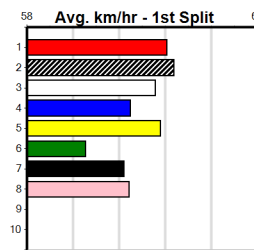

AG TYRES & WHEELS (275+ RANK)

Distance: 500m, Race Type: Grade 5, Total Prizemoney: $1,740
1st: $1,150, 2nd: $360, 3rd: $180, 4th: $50

RANGER'S GIRL (1) is better than her past few runs and she is drawn to make every post a winner.
SPARTAN LEGEND (7) likes to stay wide in his races and he will turn up the heat mid race.
RAMBLIN' MAN (8) has a good record from wide draws.

Watchdog Tips: **1** **7** **8** **2** **Bet:** Box Quinella 1,7,8 ($10 for 333.33%)

Form Box	Wgt	Dist	Track	Date	Time	BON	Margin	1st/2nd (Time)	PIR	Checked	Comment	WR	Split 1	S/P	Grade
1															
RANGER'S GIRL [5] Better than her past few runs, hard to reel in $2.60															
BK	Bitch			Apr-22			Sire: OUT OF RANGE		Dam: FREEDOM FIRE		Trainer: Anne Carr (Devon Meadows)				
Owner(s): J Carr															
Winning Distances: < 300m (0) 300 - 399m (1) 400 - 499m (2) 500 - 599m (1) 600 - 699m (0) > 700m (0)															
Winning Weights: 26.9(2) 27.2(2)															
7th (3)	27.2	460	WGL	R9	27-Jun-24	27.16	26.09	12.00	KYANITE KAZ (26.35)	M/258	.	.	6.85	$13.90	6G
7th (5)	27.1	350	HVL	R5	01-Jul-24	20.17	19.65	7.50L	HEYFIELD HONEY (19.65)	M/7	.	.	6.82	$52.50	T3-RW
1st (3)	27.2	450	TRA	R7	08-Jul-24	25.77	24.96	1.00L	MASTER EDUARDO (25.82)	M/223	.	W	6.79	$10.10	X67
5th (2)	27.2	500	TRA	R8	15-Jul-24	29.59	29.15	6.50L	CREW (29.15)	M/675	.	.	9.88	$18.00	T3-5
1st (3)	27.2	500	BEN	R7	20-Jul-24	29.05	28.76	0.05L	SQUIGGLY SAM (29.05)	M/112	.	W	6.69	$19.50	RW
7th (6)	27.2	460	GEL	R8	30-Jul-24	26.84	26.07	9.50L	MISDIRECTED (26.19)	M/557	.	.	6.95	$42.40	5
7th (3)	27.4	515	SAP	R7	04-Aug-24	30.99	29.55	12.00	STEELE JAKIT (30.16)	M/6778	.	.	5.28	$28.10	T3-5H
7th (3)	27.3	460	WGL	R8	15-Aug-24	26.82	25.97	11.00	MADALIA ZOOM (26.07)	M/556	.	.	6.73	$29.10	T3-5
Last 3 wins NOT included above															
1st (8)	26.9	395	TRA	R1	04-Mar-24	22.56	21.95	1.00L	BRAEMAR MOLLY (22.62)	Q/122	.	.	3.80	$10.60	T3-M
1st (4)	26.9	450	TRA	R5	22-Apr-24	25.39	25.33	4.00L	CATCH SOME RAYS (25.67)	M/111	.	SW	6.74	$41.10	T3-RW

Box History								
Bx	1st	2nd	3rd	4th	5th	6th	7th	8th
1	1	1	1	2				
2		1		1	1			1
3	2	2		2			3	
4	1		1		3	1		1
5			1	1			2	
6								1
7			1					1
8	1					3		
Prize Best Starts								$6640.00
Trk/Dts								29.05(3)-20/7/24
APM								35-4-4-4 1-1-0-0 4200