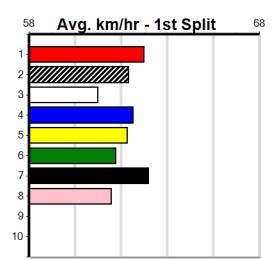

Bendigo
11
6:34PM
(VIC time)

MADE SOLUTIONS ELECTRICAL & DATA (275+)

Distance: 425m, Race Type: Grade 5, Total Prizemoney: $1,530
1st: $1,000, 2nd: $320, 3rd: $160, 4th: $50

MAGIC LIES (1) has a good record here and she is drawn to make every post a winner. SWEET TONIGHT (2) was never headed at Sale two runs back and she will be in the firing line throughout. NANNA'S BLUE BOY (6) may be the value runner.

Watchdog Tips: 1 2 6 7 **Bet:** Win 1

Form Box	Wgt	Dist	Track	Date	Time	BON	Margin	1st/2nd (Time)	PIR	Checked	Comment	WR	Split 1	S/P	Grade
1															
MAGIC LIES (NSW)[5] $2.80															
BE Bitch Oct-20 Sire: PAW LICKING Dam: MAGIC LIAR Trainer: Brenda Kinder (Girgarre)															
Owner(s): INTEGRITY CHASING (SYN), T Cogger, M Cogger															
Winning Distances: < 300m (0) 300 - 399m (3) 400 - 499m (7) 500 - 599m (0) 600 - 699m (0) > 700m (0)															
Winning Weights: 25.0(1) 25.2(1) 25.5(1) 25.8(1) 26.4(1) 26.6(2) 27.1(2) 27.9(1)															
6th (4)	27.2	425	BEN	R5	26-Jun-24	24.62	23.91	8.00L MR. STIRLING (24.07)	M/466	.	.	.	6.70	$14.90	T3-5
6th (5)	27.1	390	SHP	R12	29-Jun-24	23.13	22.71	5.50L DESMONDE (22.77)	M/15	.	.	.	8.64	$31.90	T3-5
2nd (8)	27.2	390	SHP	R12	06-Jul-24	22.71	22.22	5.50L NORTHERN REGIE (22.35)	M/33	.	.	.	8.79	$8.40	5
6th (2)	27.6	390	SHP	R11	11-Jul-24	22.94	22.09	13.00 ORIENTAL OPHELIA (22.09)	M/56	.	.	.	9.04	$13.40	T3-5
2nd (6)	27.8	390	SHP	R4	19-Jul-24	22.74	22.28	3.5L KNICKED OFF (22.51)	Q/22	.	.	.	8.88	$11.80	5
8th (6)	27.5	390	SHP	R4	25-Jul-24	23.58	22.20	14.00 ROMENA CHARM (22.60)	M/68	.	.	.	9.05	$13.30	T3-5
4th (4)	27.6	390	SHP	R3	10-Aug-24	22.84	22.14	4.75L HALEIGH VELLA (22.50)	M/55	.	.	.	8.80	$13.70	5
7th (4)	27.7	390	SHP	R12	15-Aug-24	23.34	22.36	13.00 ULNA (22.49)	M/78	.	.	.	8.90	$6.30	5
Last 3 wins NOT included above															
1st (2)	26.4	390	WBL	R11	15-Jun-23	22.12	21.82	2.50L WILLFUL BALE (22.28)	M/11	.	.	.	8.67	$7.70	5
1st (3)	27.1	390	SHP	R5	19-Oct-23	22.51	22.23	0.50L TASMAN HOPE (22.54)	M/22	.	SW	.	8.62	$6.60	T3-5
1st (8)	27.9	425	BEN	R11	15-May-24	24.48	24.04	2.50L HOLLYWOOD FRANKY	M/111	.	.	.	6.65	$12.10	T3-5

Box History								
Bx	1st	2nd	3rd	4th	5th	6th	7th	8th
1	1	2	1	1	1			1
2	2	2	1	1	1	3	1	
3	2			1		1	2	
4	2	2	3	3		4	2	
5	1	1	1	1		3	2	
6	2	1	1	1	2	1	2	3
7	1	2	1	2	2	1	1	
8	1	2	1	1		1		1

Prize	$22425.00
Best Starts	24.08(2)-2/4/23
Trk/Dts	75-10-12-8
APM	13-3-3-2 2858