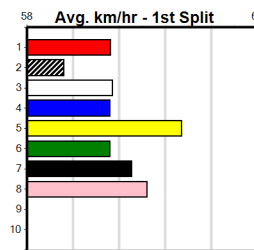

Bendigo

3

3:49PM

(VIC time)

HIP POCKET BENDIGO (275+ RANK)

Distance: 425m, Race Type: Grade 7, Total Prizemoney: $1,530
1st: $1,000, 2nd: $320, 3rd: $160, 4th: $50

GRAVY GIRL (5) has been luckless since her handy 22.91 Geelong win and she can atone this time around. SHY CABANG (3) has been placed in three of six here and she can settle on the speed. CORNHILL HUSTLER (4) won't be too far away

Watchdog Tips: **5** **3** **4** **1** **Bet:** **Box Quinella 3,4,5 ($10 for 333.33%)**

1

TORNADO JACK [7] **Solid muster, gets the gun run, keep safe** **$7.50**
F Dog Dec-21 Sire: BUCKLE UP WES Dam: LANCOME LADY Trainer: Thomas Boehmke (Nareewillock)
Owner(s): T Boehmke
Winning Distances: < 300m (0) 300 - 399m (0) 400 - 499m (1) 500 - 599m (0) 600 - 699m (0) > 700m (0)
Winning Weights: 28.5(1)

2nd	3rd	4th	5th	6th	7th	8th
(1) 28.7 450 BAL R9 19-May-24 26.09 25.88 3.00L SILVER MACHINE (25.88) M/222 . . . . . 6.69 $6.90 T3-7						
(2) 29.2 425 BEN R3 29-May-24 24.48 24.04 3.00L URANA EXPRESS (24.28) S/554 . . . . . W 6.80 $10.80 T3-7						
(4) 29.4 450 BAL R5 02-Jun-24 26.29 25.44 9.00L CHELSEA DAGGER (25.67) S/878 . . . . . 6.85 $23.50 T3-RW						
(7) 29.4 425 BEN R10 08-Jun-24 24.62 24.27 2.00L MIAMI TICKET (24.48) S/754 . . . . . 6.87 $5.20 7						
(6) 29.2 500 BEN R7 19-Jun-24 29.11 28.21 9.50L HIBIKI BLUE (28.47) S/666 . . . . . 6.77 $33.10 T3-RW						
(3) 29.1 425 BEN R2 26-Jun-24 24.81 23.91 8.00L CRUSOE MAGIC (24.28) S/887 . . . . . W 6.94 $25.40 T3-7						
(2) 29.1 425 BEN R10 17-Jul-24 24.96 24.18 12.00 TUFF TOBY (24.18) S/445 . . . . . 6.83 $18.30 T3-7						
(6) 29.7 425 BEN R9 07-Aug-24 24.53 24.28 3.75L SASSY RICO (24.28) M/344 . . . . . W 6.72 $28.30 7						

Last 3 wins NOT included above

1st	2nd	3rd	4th	5th	6th	7th	8th
(6) 28.5 450 BAL R3 21-Mar-24 26.08 25.43 1.00L MISS BOOM (26.14) S/821 . . . . . SW 7.12 $7.70 M							

Prize Best Starts Trk/Dts APM $3070.00 24.48(2)-29/5/24 33-1-3-6 19-0-2-6 1356

2

HERE COMES SHAKA [7] **Middle to wide runner in one is a worry, place** **$8.00**
RBD Dog Jul-22 Sire: FERAL FRANKY Dam: GAZER BALE Trainer: Michael Bewley (Pentland Hills)
Owner(s): M Bewley
Winning Distances: < 300m (0) 300 - 399m (0) 400 - 499m (1) 500 - 599m (0) 600 - 699m (0) > 700m (0)
Winning Weights: 33.1(1)

2nd	3rd	4th	5th	6th	7th	8th
(7) 33.0 425 BEN R4 03-Jul-24 24.80 24.04 6.50L SHIMA HARLEY (24.38) M/653 . . . . . 6.96 $6.50 7						
(3) 33.5 450 BAL R3 07-Jul-24 26.56 25.42 6.00L HARD ROTOR (26.14) M/666 . . . . . 6.96 $5.70 T3-7						
(8) 33.0 390 BAL R3 22-Jul-24 22.88 22.36 1.00L REDEEMER BELLE (22.82) M/444 . . . . . 8.82 $22.90 T3-7						
(6) 32.8 460 WGL R5 25-Jul-24 27.19 26.16 8.00L ASTON VALOUR (26.65) M/887 . . . . . 6.98 $16.70 T3-RW						
(3) 33.0 450 BAL R7 29-Jul-24 26.31 25.69 6.50L BOMB NEAVE (25.89) M/888 . . . . . 7.03 $36.30 X67						
(2) 32.8 400 WGL R9 01-Aug-24 23.42 22.88 3.25L DANCING DARCI (23.20) M/87 . . . . . 8.93 $47.70 7						
(7) 32.8 425 BEN R9 07-Aug-24 24.55 24.28 4.00L SASSY RICO (24.28) M/888 . . . . . W 6.85 $22.00 7						
(8) 33.0 425 BEN R9 14-Aug-24 24.53 23.98 3.00L MINCHER MAGIC (24.33) M/444 . . . . . 6.90 $2.20 T3-7						

Last 3 wins NOT included above

1st	2nd	3rd	4th	5th	6th	7th	8th
(4) 33.1 400 WGL R2 15-Jun-24 23.32 22.97 1.75L JUNIOR RUSLIE (23.44) M/44 . . . . . 8.71 $4.90 M							

Prize Best Starts Trk/Dts APM $1680.00 24.53(8)-14/8/24 14-1-1-1 6-0-1-0 1166