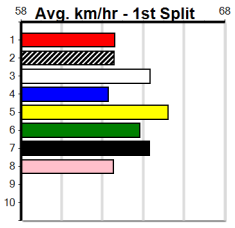

SHEPP CITY FENCING (275+ RANK)

Distance: 390m, Race Type: Grade 6, Total Prizemoney: $1,530
1st: $1,000, 2nd: $320, 3rd: $160, 4th: $50

Watchdog Tips: **5** **6** **3** **4** **Bet:** **Box Trifecta 3,4,5,6 ($10 for 41.67%)**

1 FUNKY FAUN [6] *May get buried back from this draw, needs luck.*

DKBD	B	Aug-21	HARD STYLE RICO	FAUN FLAME															
Trainer:	Cameron Taylor	(Neilborough)																	
4th	(6)	26.2	425 BEN	R10 20-Jul-24	24.81	24.13	9.50	HARD STYLE ROBBO (24.17)	M/444	.	.	.	6.79	$32.30	6G				
7th	(7)	26.4	390 SHP	R11 25-Jul-24	23.13	22.20	14.00	CAUSING RUBBLE (22.20)	M/67	.	.	.	8.83	$24.70	T3-6				
5th	(7)	26.4	390 SHP	R10 01-Aug-24	22.92	22.17	11.00	LEONARDO ZEAL (22.18)	S/55	.	.	.	8.90	$44.50	T3-6				
5th	(4)	26.2	425 BEN	R10 07-Aug-24	25.20	24.28	13.00	LRON'S MISTAKE (24.35)	M/535	.	.	.	6.87	$7.50	6G				
Owner(s):	CCL (SYN), C Jackson, C Taylor, L Taylor																		

Winning Boxes							
1	2	3	4	5	6	7	8
			1				1
Prize	$6,310.00						
Best	22.73						
Starts	47-2-7-5						
Trk/Dst	6-0-1-1						
APM	$1324						

ENG BEN 2024-08-14

2 TRUE AIRSPEED [6] *Slow out and well beaten of late, needs to step.*

BK	B	Mar-22	WALK HARD	MRS. SHARP															
Trainer:	Cameron Knott	(Mt Camel)																	
7th	(6)	22.9	390 SHP	R3 06-Jun-24	23.46	22.12	12.00	TREND SETTER (22.64)	M/87	.	.	.	8.80	$79.10	T3-6				
7th	(5)	23.1	390 SHP	R4 20-Jun-24	23.29	22.20	11.00	BROADWAY ICON (22.56)	S/77	.	.	.	8.92	$52.50	6G				
8th	(2)	23.2	390 SHP	R10 27-Jun-24	23.47	22.29	11.00	DARTS NIGHT (22.71)	M/88	.	.	.	9.05	$50.40	6G				
8th	(6)	22.0	300 HVL	R11 09-Aug-24	17.67	16.90	8.50	WALTZING EMBERS (17.09)	M/8	.	.	.	4.15	$48.30	T3-6				
Owner(s):	C Knott																		

Winning Boxes							
1	2	3	4	5	6	7	8
			1		1		
Prize	$3,450.00						
Best	22.56						
Starts	23-2-3-1						
Trk/Dst	5-0-1-0						
APM	$732						

3 MARIETTA ICON [6] *Resuming, owns a solid 22.25 PB here, big chance.*

BD	B	Feb-22	FERNANDO BALE	WEEONA DOTTY															
Trainer:	Georgia Whiting	(Toolamba)																	
6th	(5)	27.0	390 SHP	R3 06-Jun-24	23.13	22.12	7.00	TREND SETTER (22.64)	Q/56	.	.	.	8.69	$2.80	T3-6				
5th	(1)	27.4	390 SHP	R4 20-Jun-24	23.16	22.20	9.00	BROADWAY ICON (22.56)	M/44	.	.	.	8.72	$1.80	6G				
6th	(3)	27.7	390 SHP	R10 27-Jun-24	23.32	22.29	9.00	DARTS NIGHT (22.71)	M/67	.	.	.	8.94	$7.30	6G				
6th	(7)	27.4	390 SHP	R11 29-Jun-24	23.44	22.71	8.50	BLUE RISE (22.87)	M/75	.	.	.	8.93	$10.30	T3-6				
Owner(s):	P Clark																		

Winning Boxes							
1	2	3	4	5	6	7	8
					1		1
Prize	$3,635.00						
Best	22.25						
Starts	20-2-1-4						
Trk/Dst	14-2-1-1						
APM	$1284						

4 LORD STANLEY [6] ***** SCRATCHED *****

BD	D	Jun-21	ASTON DEE BEE	WEEONA DOTTY															
Trainer:	Daniel Boots	(Merrigum)																	
5th	(4)	31.3	425 BEN	R9 29-May-24	24.65	24.04	4.75	LLUNA BEAUTY (24.33)	M/555	.	.	.	6.88	$34.80	T3-6				
8th	(3)	30.9	500 BEN	R5 05-Jun-24	29.75	28.23	19.00	MCIVOR ALFY (28.47)	M/788	.	.	.	7.12	$36.90	X67				
8th	(8)	30.8	425 BEN	R9 19-Jun-24	25.26	24.13	15.00	HEART OF DARTS (24.24)	M/888	.	.	.	6.98	$41.80	T3-6				
7th	(7)	31.3	300 HVL	R9 23-Jul-24	17.45	16.72	6.50	DOWN SOUTH GIRL (17.01)	M/8	.	.	.	4.21	$72.80	T3-RW				
Owner(s):	LORD'S HOUNDS (SYN), M Lord, B Lord																		

Winning Boxes							
1	2	3	4	5	6	7	8
2							
Prize	$2,430.00						
Best	22.50						
Starts	18-2-0-1						
Trk/Dst	5-1-0-1						
APM	$572						

5 MISS MARCELINE [6] *Has the speed to cross and lead early, one to beat*