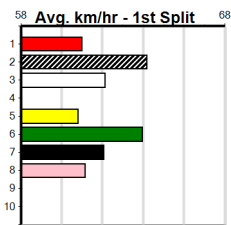

REJUVENATE @ STUD (275+ RANK)

Distance: 390m, Race Type: Grade 7, Total Prizemoney: $1,530
1st: $1,000, 2nd: $320, 3rd: $160, 4th: $50

9

12:57PM

(VIC time)

KRAKEN HUGGIE (3) can show good early speed in his races and he has been racing well enough for a race of this nature. FORWARD STEP (1) will find this much easier than his last few starts and he could be right in the mix with any luck.

Watchdog Tips: **3** **1** **2** **5** **Bet:** **Box Quinella 1,2,3 ($10 for 333.33%)**