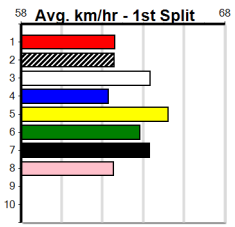

SHEPP CITY FENCING (275+ RANK)

Distance: 390m, Race Type: Grade 6, Total Prizemoney: $1,530
1st: $1,000, 2nd: $320, 3rd: $160, 4th: $50

Watchdog Tips: 5 6 3 8 Bet: Box Trifecta 3,5,6,8 ($10 for 41.67%)

MISS MARCELINE (5) has the speed to cross and lead from her awkward draw and she will be hard to reel in if she does so. HARTLAND DUKE (6) can get a nice cart in the early stages in this and could be prominent throughout here.

Main table containing race details for 10 races, including race numbers, names, trainers, owners, and winning boxes. Race 4 is marked as scratched.