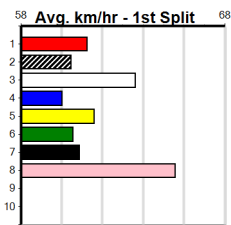

SPORTSBET GREEN TICKS (275+ RANK)

Distance: 390m, Race Type: Maiden, Total Prizemoney: $1,530
1st: $1,000, 2nd: $320, 3rd: $160, 4th: $50

1
10:27AM
(VIC time)

AUSSIE CAN (8) will find this his easiest race to date and he can race on the speed throughout and looks hard to beat. CATCH A COD (5) can race in a forward position from her tough draw and she could be the main danger here.

Watchdog Tips: **8** **5** **1** **4** **Bet:** **Trifecta 8/1,4,5/1,2,4,5 ($10 - 111.11%)**