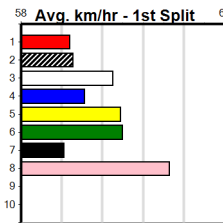

SHEPPARTON WORKWEAR & SAFETY (27)

Distance: 450m, Race Type: Mixed 6/7, Total Prizemoney: $1,530
1st: $1,000, 2nd: $320, 3rd: $160, 4th: $50

7

12:19PM

(VIC time)

GO MICKY (5) was a solid last start maiden winner here and he can make it two in a row despite a slight rise in class today. BLACK SERIES (4) recorded a smart 390m win here 2 starts back and he could be the main danger here.

Watchdog Tips:

5

4

8

6

Bet:

Win 5