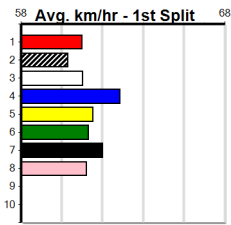

Shepparton

ELITE COLLARS & LEADS (275+ RANK)

Distance: 390m, Race Type: Maiden, Total Prizemoney: $1,530
1st: $1,000, 2nd: $320, 3rd: $160, 4th: $50

2

10:47AM

(VIC time)

KOMATSU ICON (6) can race on the speed from the outset in this and she may prove hard to catch if she can find the arm. LIKE A BLAZE (5) showed early speed in her debut here 2 back and she could be right in the finish with any luck.

Watchdog Tips:

6

5

8

3

Bet:

Win 6