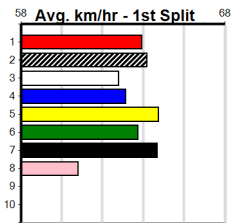

Winning Boxes							
1	2	3	4	5	6	7	8
Prize							
Best							
Starts							
Trk/Dst							
APM							

Shepparton

8

12:38PM

(VIC time)

MMS ACCESS (275+ RANK)

Distance: 450m, Race Type: Grade 5, Total Prizemoney: \$1,530
1st: \$1,000, 2nd: \$320, 3rd: \$160, 4th: \$50