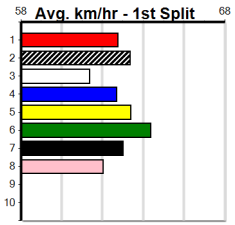

GPP LASER3300 (275+ RANK)

Distance: 390m, Race Type: Grade 5, Total Prizemoney: $1,530
1st: $1,000, 2nd: $320, 3rd: $160, 4th: $50

11

1:45PM
(VIC time)

MORAINE MIA (2) showed good speed in her smart Ballarat win two starts back and she may be the one to beat again here. DAKODA SUNSET (7) recorded a smart win here from a wide draw last start and he can challenge again today.

Watchdog Tips: **2** **7** **8** **5** **Bet:** **Win 2**