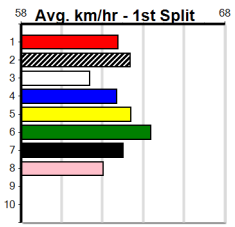

GPP LASER3300 (275+ RANK)

Distance: 390m, Race Type: Grade 5, Total Prizemoney: $1,530
1st: $1,000, 2nd: $320, 3rd: $160, 4th: $50

11

1:45PM
(VIC time)

MORaine MIA (2) showed good speed in her smart Ballarat win two starts back and she may be the one to beat again here. DAKODA SUNSET (7) recorded a smart win here from a wide draw last start and he can challenge again today.

Watchdog Tips: **2** **7** **8** **5** **Bet:** **Win 2**