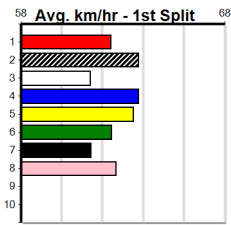

# SHEPPARTON NEWS (275+ RANK)

Distance: 390m, Race Type: Grade 5, Total Prizemoney: \$1,530  
 1st: \$1,000, 2nd: \$320, 3rd: \$160, 4th: \$50

5

11:39AM

(VIC time)

HALEIGH VELLA (1) has plenty of talent and if she can race on the speed early from her gun draw she may prove hard to hold out. GOLD GIZMO (8) produced a good win from the exact same box 3 here starts back and he could be the danger.