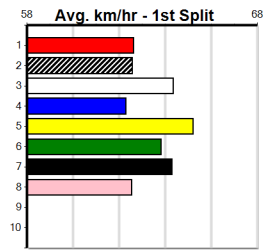

SHEPP CITY FENCING (275+ RANK)

Distance: 390m, Race Type: Grade 6, Total Prizemoney: $1,530
1st: $1,000, 2nd: $320, 3rd: $160, 4th: $50

MISS MARCELINE (5) has the speed to cross and lead from her awkward draw and she will be hard to reel in if she does so. HARTLAND DUKE (6) can get a nice cart in the early stages in this and could be prominent throughout here.

Watchdog Tips: 5 6 3 4 Bet: Box Trifecta 3,4,5,6 ($10 for 41.67%)

Race 1: FUNKY FAUN [6] May get buried back from this draw, needs luck. $8.50. Includes details on owner, sire, dam, winning distances, and a box history table.

Race 2: TRUE AIRSPEED [6] Slow out and well beaten of late, needs to step. $10.00. Includes details on owner, sire, dam, winning distances, and a box history table.

Race 3: MARIETTA ICON [6] Resuming, owns a solid 22.25 PB here, big chance. $4.60. Includes details on owner, sire, dam, winning distances, and a box history table.

Race 4: LORD STANLEY [6] *** SCRATCHED *** $8.50. Includes details on owner, sire, dam, winning distances, and a box history table.

Race 5: MISS MARCELINE [6] Has the speed to cross and lead early, one to beat. $2.80. Includes details on owner, sire, dam, winning distances, and a box history table.