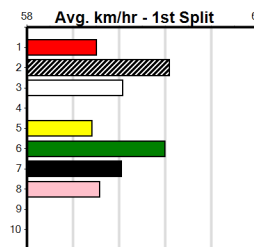

REJUVENATE @ STUD (275+ RANK)

Distance: 390m, Race Type: Grade 7, Total Prizemoney: $1,530
1st: $1,000, 2nd: $320, 3rd: $160, 4th: $50

KRAKEN HUGGIE (3) can show good early speed in his races and he has been racing well enough for a race of this nature. FORWARD STEP (1) will find this much easier than his last few starts and he could be right in the mix with any luck.

Watchdog Tips: **3** **1** **2** **5** **Bet:** Box Quinella 1,2,3 ($10 for 333.33%)

Form	Box	Wgt	Dist	Track	Date	Time	BON	Margin	1st/2nd (Time)	PIR	Checked	Comment	WR	Split 1	S/P	Grade
FORWARD STEP [7] Find this much easier than last few, major player. $8.00																
BK	Dog	Dec-20					Sire: SENNACHIE					Dam: WHAT FEELING				
Owner(s): UGLIETTA (SYN), J Uglietta, M Uglietta																
Trainer: Joe Uglietta (Yan Yearn)																
Winning Distances: < 300m (0) 300 - 399m (1) 400 - 499m (0) 500 - 599m (0) 600 - 699m (0) > 700m (0)																
Winning Weights: 32.0(1)																
7th	(3)	32.3	425	BEN	R1	05-Jun-24	25.44	24.06	5.50L KID GEORGE (25.06)	M/657				6.93	$28.20	M
5th	(8)	32.2	400	GEL	R2	11-Jun-24	23.51	22.65	13.00 SCOTLAND YARD (22.65)	S/77				8.98	$91.20	M
2nd	(7)	31.9	425	BEN	R2	19-Jun-24	24.98	24.13	2.00L READY TO STAGGER (24.85)	M/772				6.95	$36.00	T3-M
1st	(2)	32.0	390	SHP	R1	27-Jun-24	23.14	22.29	0.025 BROWSER (23.14)	S/73		SW		8.95	$81.50	M
6th	(3)	31.7	400	GEL	R10	09-Jul-24	23.63	22.77	7.50L PAW MARVEL (23.11)	S/77				8.99	$37.00	7
4th	(1)	31.7	395	TRA	R4	15-Jul-24	24.04	22.67	14.00 ROLLING COAL (23.13)	S/883				4.10	$109.10	T3-7
7th	(5)	32.0	450	SHP	R7	25-Jul-24	26.59	25.59	12.00 MR. FERGUSON (25.79)	S/877				7.17	$67.80	T3-RW
4th	(7)	32.1	390	SHP	R2	10-Aug-24	22.90	22.14	8.50L ZAMBADA ICON (22.33)	M/66				8.95	$54.80	7
Last 3 wins NOT included above																
Prize Best Starts Trk/Dts APM																

Form	Box	Wgt	Dist	Track	Date	Time	BON	Margin	1st/2nd (Time)	PIR	Checked	Comment	WR	Split 1	S/P	Grade
QUEEN SHAKIRA [7] Resuming, talented, can set the tempo here, chance $4.60																
BK	Bitch	Jan-22					Sire: FLYING RICCIARDO					Dam: GOT THE ATTITUDE				
Owner(s): P May																
Trainer: Paul May (Inglewood)																
Winning Distances: < 300m (0) 300 - 399m (1) 400 - 499m (0) 500 - 599m (0) 600 - 699m (0) > 700m (0)																
Winning Weights: 27.9(1)																
6th	(7)	28.2	425	BEN	R10	03-Feb-24	24.47	23.98	3.5L SPEEDY FYNN (24.24)	Q/122				6.61	$5.20	7
5th	(7)	28.9	400	GEL	R10	12-Feb-24	23.31	22.62	6.50L BRONELLY SASS (22.87)	M/23				8.47	$33.10	X67
2nd	(1)	28.3	390	BAL	R4	28-Feb-24	22.40	22.00	1.25L DAISY MAY (22.33)	S/12				8.43	$2.00	7
4th	(4)	29.0	595	SAP	R3	17-Mar-24	35.29	34.53	7.50L ZIPPING GRANDE (34.78)	Q/1111				9.16	$5.90	RW
8th	(3)	28.3	400	WGL	R4	30-Mar-24	23.59	22.74	11.00 FIRST MATE (22.86)	Q/27				8.47	$3.60	7
4th	(3)	28.2	400	GEL	R9	17-May-24	23.42	22.62	9.50L BLACKPOOL VIPER (22.76)	Q/33				8.64	$16.30	RW
7th	(8)	28.0	390	WBL	R4	03-Jun-24	23.35	22.23	8.50L LUCY JANE (22.76)	M/77				9.05	$2.80	7
7th	(8)	27.8	400	MTG	R12	06-Jun-24	23.98	23.11	6.00L ASTON FIONA (23.56)					11.26	$2.15	RW
Last 3 wins NOT included above																
1st	(2)	27.9	390	BAL	R1	13-Sep-23	22.44	22.06	2.00L CATCH MY DRIFT (22.56)	Q/21				8.49	$3.60	M
Prize Best Starts Trk/Dts APM