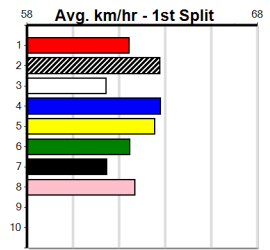

SHEPPARTON NEWS (275+ RANK)

Distance: 390m, Race Type: Grade 5, Total Prizemoney: $1,530
1st: $1,000, 2nd: $320, 3rd: $160, 4th: $50

5

11:39AM

(VIC time)

HALEIGH VELLA (1) has plenty of talent and if she can race on the speed early from her gun draw she may prove hard to hold out. GOLD GIZMO (8) produced a good win from the exact same box 3 here starts back and he could be the danger.

Watchdog Tips: 1 8 2 3 **Bet:** Win 1

Form Box	Wgt	Dist	Track	Date	Time	BON	Margin	1st/2nd (Time)	PIR	Checked	Comment	WR	Split 1	S/P	Grade	
1	HALEIGH VELLA [5] $3.00															
	Talented, can race on the speed, one to beat.															
	BK Bitch			Nov-21			Sire: SHIMA SHINE			Dam: IT'S A DIVA			Trainer: Peter Bartlett (Bamawm)			
	Owner(s): V Giles															
	Winning Distances: < 300m (0) 300 - 399m (6) 400 - 499m (5) 500 - 599m (0) 600 - 699m (0) > 700m (0)															
	Winning Weights: 28.0(1) 28.6(1) 29.3(1) 29.4(1) 29.5(2) 29.7(3) 29.8(1) 30.1(1)															
	7th (7)	29.7	390	SHP	R5	17-Jun-24	22.80	21.85	8.00 FOUND A SPOT (22.27)	M/78	.	.	.	8.83	$3.80	5
	8th (1)	29.7	390	SHP	R9	24-Jun-24	22.84	21.92	12.00 BLACK SAINT (22.05)	M/78	.	.	.	9.08	$8.40	5
	8th (5)	29.9	390	SHP	R11	06-Jul-24	22.86	22.22	7.50 SIMPLY AWESOME (22.37)	M/78	.	.	.	8.90	$14.20	X45
	3rd (6)	29.9	390	SHP	R11	11-Jul-24	22.55	22.09	7.00 ORIENTAL OPHELIA (22.09)	M/34	.	.	.	8.90	$7.60	T3-5
	6th (2)	29.6	425	BEN	R6	17-Jul-24	24.79	24.18	4.25L DIVA DAVINA (24.51)	M/688	.	.	.	6.78	$2.30	T3-5
	2nd (1)	29.8	390	SHP	R4	01-Aug-24	22.51	22.17	4.25L NICKLEBY ACTION (22.23)	M/33	.	.	.	8.72	$3.40	T3-5
	6th (7)	30.0	390	BAL	R12	05-Aug-24	23.11	22.44	5.00L BRAVADO (22.77)	M/86	.	.	.	8.84	$5.70	T3-5
	1st (8)	30.1	390	SHP	R3	10-Aug-24	22.50	22.14	0.75L KNICKED OFF (22.54)	M/21	.	.	.	8.61	$2.00	5
	Last 3 wins NOT included above															
1st (7)	29.5	410	HOR	R3	27-Mar-24	23.71	22.70	1.25L FOUND A SPOT (23.80)	M/45	.	.	.	10.53	$7.70	5	
1st (4)	29.5	425	BEN	R10	15-May-24	24.04	24.04	0.10L ZAPATRON (24.05)	Q/111	.	.	.	6.53	$3.80	T3-5	
1st (6)	29.7	390	SHP	R12	20-May-24	22.26	22.02	0.25L FRANK GRIMES (22.28)	M/22	.	.	.	8.58	$8.50	5	

Box History								
Bx	1st	2nd	3rd	4th	5th	6th	7th	8th
1	1	2						
2	3	1				2		
3	1		2	2				
4	3	2		1		1	1	
5		1	3	2	2	1	1	1
6	1	2	3		1			1
7	1		1	1	1	2	2	1
8	1	1				3		

Prize Best Starts	$18685.00
Trk/Dts APM	22.26(6)-20/5/24
	59-11-9-9
	20-3-3-1
	7169