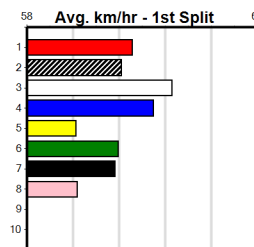

BYERS ELECTRICAL (275+ RANK)

Distance: 450m, Race Type: Maiden, Total Prizemoney: $1,530
1st: $1,000, 2nd: $320, 3rd: $160, 4th: $50

BE KIND (3) can set the tempo soon after box rise in this and he may prove hard to reel in if he can find the arm. VAN KINDER (7) recorded a handy placing from a wide draw here 4 starts back and she could be the danger in this.

Watchdog Tips: 3 7 4 1 **Bet:** Win 3

1

SNOW RENAISSANCE (NSW) [Maiden start 50 here but cannot dismiss in this.] **$10.00**

BEED Bitch Apr-21 Sire: FERNANDO BALE Dam: SNOW FANTASY Trainer: Kenneth Doidge (Murchison)

Owner(s): K Doidge
Winning Distances: < 300m (0) 300 - 399m (0) 400 - 499m (0) 500 - 599m (0) 600 - 699m (0) > 700m (0)

Winning Weights:

Box	Dist	Wgt	Track	Date	Time	BON	Margin	1st/2nd (Time)	PIR	Checked	Comment	W/R	Split 1	S/P	Grade
5th (6)	28.4	350	HVL	R2	29-May-24	20.48	19.45	5.50L DAREN'S TIGER (20.12)	M/8	.	.	.	7.18	$41.60	M
6th (2)	28.3	450	SHP	R2	06-Jun-24	26.65	25.52	13.00 PAW XAVIER (25.75)	M/888	.	.	.	7.25	$108.50	T3-M
5th (3)	28.8	450	SHP	R3	20-Jun-24	26.34	25.40	11.00 SAVVY LONG LEGS (25.57)	M/887	.	.	.	7.08	$51.00	M
2nd (1)	28.7	425	BEN	R3	03-Jul-24	24.98	24.04	2.25L MISS BOOM (24.84)	M/566	.	.	.	7.12	$16.90	M
8th (1)	29.2	650	SHP	R7	08-Jul-24	39.67	37.62	30.00 JAMARRA (37.62)	Q/8888	.	V10	.	18.36	$36.50	RW
6th (1)	28.9	350	HVL	R1	02-Aug-24	20.44	19.11	7.50L I'M A TREASURE (19.94)	M/4	.	.	.	6.81	$81.00	T3-M
3rd (4)	28.8	350	HVL	R1	05-Aug-24	20.20	19.55	3.25L IZAKAYA LAD (19.99)	M/6	.	.	.	6.87	$118.40	T3-M
5th (6)	28.8	350	HVL	R2	12-Aug-24	20.20	19.47	6.50L WESTERN FEEL (19.78)	M/5	.	.	.	6.90	$18.90	M

Last 3 wins NOT included above

Box History

Bx	1st	2nd	3rd	4th	5th	6th	7th	8th
1		2	1	1	1	1	1	1
2					1	2	2	3
3						1	1	1
4					1	1	1	2
5						1		2
6			1	2	2	2	3	
7							2	2
8							2	1

Prize Best $1570.00
Starts 26.18(4)-2/11/23
Trk/Dts 49-0-2-3
APM 5-0-0-0
692

2

RHYME DUST [M] Steady Bendigo placing 3 back, place hopes. **$6.50**

BK Dog Mar-22 Sire: ASTON DUKE Dam: TIBIALIS Trainer: Josh Duncan (Heathcote)

Owner(s): J Duncan
Winning Distances: < 300m (0) 300 - 399m (0) 400 - 499m (0) 500 - 599m (0) 600 - 699m (0) > 700m (0)

Winning Weights:

Box	Dist	Wgt	Track	Date	Time	BON	Margin	1st/2nd (Time)	PIR	Checked	Comment	W/R	Split 1	S/P	Grade
6th (2)	31.0	350	HVL	R2	28-Jun-24	20.44	19.34	4.75L RIPPED MIKADO (20.12)	M/6	.	.	.	6.93	$18.00	T3-M
4th (4)	30.8	425	BEN	R2	03-Jul-24	24.64	24.04	1.5L MY GIRL KELLIE (24.55)	Q/244	.	.	.	6.76	$13.50	M
8th (8)	30.7	350	HVL	R2	10-Jul-24	20.41	19.62	8.00L RIGHT SIDE UP (19.88)	M/6	.	.	.	6.83	$25.80	T3-M
3rd (6)	30.6	425	BEN	R1	17-Jul-24	24.73	24.18	2.75L KRAKEN CASPER (24.54)	M/333	.	.	.	6.83	$39.40	T3-M
4th (5)	30.5	450	SHP	R2	19-Jul-24	26.20	25.70	6.50L MONEY PALACE (25.76)	M/344	.	.	.	6.91	$51.10	M
3rd (2)	30.5	425	BEN	R2	24-Jul-24	24.96	24.31	6.00L OLYMPIC HISTORY (24.56)	M/564	.	.	.	6.96	$3.50	M
5th (8)	30.2	450	SHP	R1	01-Aug-24	26.26	25.43	7.00L REDEEM HER (25.79)	M/444	.	V0	.	6.99	$8.60	T3-M
5th (5)	30.4	500	BEN	R3	07-Aug-24	29.74	28.36	19.00 BLUE FLAME (28.46)	M/575	.	.	.	6.88	$32.20	M

Last 3 wins NOT included above

Box History

Bx	1st	2nd	3rd	4th	5th	6th	7th	8th
1				1				1
2			1	1		3		
3					1			1
4				3				
5		1	1	1				
6		1			2			
7	1						1	
8		1		2				1

Prize Best $1215.00
Starts 26.20(3)-25/4/24
Trk/Dts 24-0-1-4
APM 3-0-0-0
857