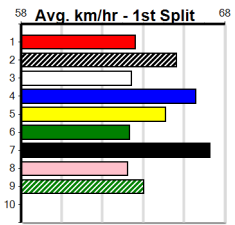

DOWNLOAD THE WATCHDOG APP

Distance: 400m, Race Type: Mixed 4/5, Total Prizemoney: $3,360
1st: $2,250, 2nd: $690, 3rd: $345, 4th: $75

11

8:21PM

(VIC time)

Watchdog Tips: **0 0 0 0**

Bet: **0**