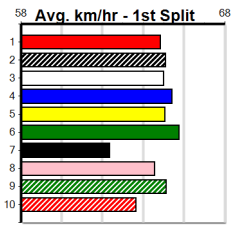

MILLERS MUZZLES

Distance: 400m, Race Type: Grade 5, Total Prizemoney: $2,925
1st: $1,950, 2nd: $600, 3rd: $300, 4th: $75

Watchdog Tips: 0 0 0 0 Bet: .