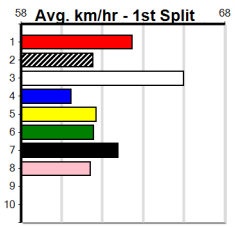

Watchdog Tips: **0 0 0 0** Bet: .

Form Box Weight Dist Track Date Time BON Margin 1st/2nd (Time) PIR Checked Comment W/R Split 1 S/P Grade

1 TESSA ENGLAND [6]
WBK B May-22 DROOPYS SYDNEY TESSA ALLEN
Trainer: Maria Barber (Hoddles Creek)
3rd (3) 26.5 400 GEL R10 18-Jun-24 22.97 22.63 5.00LRAPIDFIRE LAYLA (22.63) Q/23 . . . 8.50 $36.60 6G
7th (1) 27.4 515 SAP R5 15-Jul-24 31.24 29.45 14.00LJENNY BALE (30.32) M/2227 . . . 5.27 $69.50 X67
6th (5) 28.1 400 WGL R4 01-Aug-24 23.67 22.88 9.00LKENZIE KID (23.04) M/34 . . . 8.64 $8.70 6G
5th (2) 27.8 515 SAP R2 26-Aug-24 30.74 29.43 13.00LBIRMINGHAM (29.86) Q/1134 . . . 5.13 $14.30 X67
Owner(s): Grandkids (SYN), M Barber, P Jones

Winning Boxes

1	2	3	4	5	6	7	8
				1			
Prize							
Best							
Starts							
Trk/Dst							
APM							

2 ASTON TYPHOON (NSW)[7]
BD D Feb-22 BEAST UNLEASHED FANTASTIC SKYE
Trainer: Craig Treherne (Lara)
2nd (6) 29.3 450 BAL R1 28-Jul-24 26.21 25.57 3.25LLUNA'S GIRL (25.98) S/211 . . . 6.72 $8.00 T3-M
1st (2) 29.1 400 MTG R2 18-Aug-24 23.14 23.05 7.00LASTON GEIKO (23.62) 0 SAMP . . . 10.68 $1.25 M
5th (2) 29.5 450 BAL R6 23-Aug-24 26.35 25.41 8.50LMTZI ROCKS (25.79) S/534 . . . 6.85 $4.40 7
4th (6) 29.5 400 GEL R9 27-Aug-24 23.03 22.57 2.75LMAGGIE PARKER (22.86) S/65 . . . W 8.69 $6.20 7
Owner(s): R Borda

Winning Boxes

1	2	3	4	5	6	7	8
Prize							
Best							
Starts							
Trk/Dst							
APM							

3 GUNAI DAISY [7]
BK B Mar-22 ALLEN DEED GUNAI LEXI
Trainer: Mark Filomeno (Craigieburn)
5th (5) 25.3 400 GEL R1 26-Jul-24 23.23 22.39 12.00LREPRESENT (22.46) M/45 . SW . 8.75 $22.60 M
1st (3) 24.7 390 SHP R1 10-Aug-24 22.78 22.14 1.25LLUNA PACK (22.85) M/23 . . . 8.69 $3.60 M
2nd (3) 25.2 350 HVL R1 18-Aug-24 20.23 19.07 3.25LCATHY'S DREAM (20.00) M/5 . . . 6.83 $10.50 X67
7th (8) 25.5 350 HVL R2 25-Aug-24 20.00 18.71 12.00LSTIFLER (19.22) Q/5 . . . 6.64 $37.90 X67
Owner(s): J Martin

Winning Boxes

1	2	3	4	5	6	7	8
Prize							
Best							
Starts							
Trk/Dst							
APM							

4 BRILEY RIOT [7]
BD B Apr-22 PAT C SABBATH LA BELLA RIOT
Trainer: Colin Bermingham (Mount Mercer)
1st (1) 26.5 390 BAL R1 16-Jun-24 22.55 22.46 0.25LSAILAWAY GIN (22.56) Q/21 . . . 8.42 $2.20 T3-M
7th (3) 26.2 390 BAL R10 23-Jun-24 22.98 22.22 6.00LHARBOUR LIGHTS (22.57) M/77 . . . 8.85 $3.20 T3-7
8th (5) 26.0 390 BAL R9 03-Jul-24 23.10 22.02 16.00LCANYA LIBBY (22.02) M/57 . . . 8.75 $35.60 X67
3rd (8) 26.1 390 BAL R9 07-Jul-24 22.53 22.17 4.50LLEAVE ME IN (22.22) M/33 . . . 8.76 $3.10 T3-7
Owner(s): S Camden-bermingham

Winning Boxes

1	2	3	4	5	6	7	8
Prize							
Best							
Starts							
Trk/Dst							
APM							

5 NAILED IT [6]
BD B Jul-22 SH AVATAR FAIRYTALE WISH
Trainer: Chloe Dew (Anakie)
7th (7) 24.9 410 HOR R2 23-Apr-24 24.24 23.26 9.00LZAPPER BALE (23.62) M/66 . . . 11.15 $73.20 M
1st (7) 25.2 450 BAL R1 07-Jul-24 25.98 25.42 0.50LROCKING ROXY (26.01) M/332 . SW . 6.90 $9.50 T3-M
8th (6) 25.6 450 BAL R3 14-Jul-24 26.35 25.38 6.00LKAYDEN'S CUDDLES (25.94) M/786 . . . 6.95 $9.20 T3-7
1st (4) 24.9 400 GEL R10 27-Aug-24 22.99 22.57 3.25LEVIE WONDER (23.21) M/11 . . . 8.56 $2.20 7
Owner(s): C Capuano

Winning Boxes

1	2	3	4	5	6	7	8
Prize							
Best							
Starts							
Trk/Dst							
APM