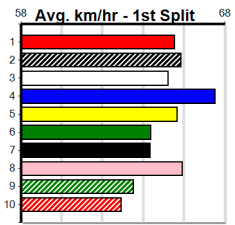

Watchdog Tips: **0 0 0 0** Bet: **0**