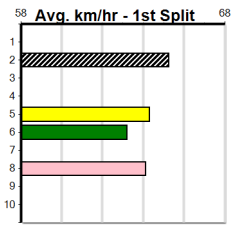

THE BECKLEY CENTRE GEELONG

Distance: 400m, Race Type: Maiden, Total Prizemoney: $2,535
1st: $1,680, 2nd: $520, 3rd: $260, 4th: $75

2
5:37PM
(VIC time)

Watchdog Tips: **0** **0** **0** **0** **Bet:**

Form	Box	Weight	Dist	Track	Date	Time	BON	Margin	1st/2nd (Time)	PIR	Checked	Comment	W/R	Split 1	S/P	Grade	
1	APRIL OH ZEAL [M]																
BK	B				Jun-22												
		SUPERIOR PANAMA			ZEAL SENSATION												
Trainer: Kathryn Tabb (Lara)																	
6th	(5)	28.2	390	BAL	R9	23-Aug-24	23.34	22.19	13.00	L					8.95	$14.40	M
Owner(s): Real zeal (SYN), M Tabb, S Tabb																	
<table border="1"> <thead> <tr><th colspan="8">Winning Boxes</th></tr> <tr><th>1</th><th>2</th><th>3</th><th>4</th><th>5</th><th>6</th><th>7</th><th>8</th></tr> </thead> <tbody> <tr><td>Prize</td><td></td><td></td><td></td><td></td><td></td><td></td><td></td><td>$0.00</td><td colspan="8"></td></tr> <tr><td>Best</td><td></td><td></td><td></td><td></td><td></td><td></td><td></td><td>FSH</td><td colspan="8"></td></tr> <tr><td>Starts</td><td></td><td></td><td></td><td></td><td></td><td></td><td></td><td>1-0-0-0</td><td colspan="8"></td></tr> <tr><td>Trk/Dst</td><td></td><td></td><td></td><td></td><td></td><td></td><td></td><td>0-0-0-0</td><td colspan="8"></td></tr> <tr><td>APM</td><td></td><td></td><td></td><td></td><td></td><td></td><td></td><td>$0</td><td colspan="8"></td></tr> </tbody> </table>																	
2	TIMMY TIME [M]																
BEBD	D				Jan-22												
		FERNANDO BALE			ZOOM OUT												
Trainer: Bradley Debono (Mill Park)																	
6th	(2)	31.8	375	BHL	R1	16-Jun-24	23.27	21.62	9.50	L					$5.00		M
4th	(1)	31.6	375	BHL	R1	23-Jun-24	22.43	21.80	6.50	L					$4.20		M
3rd	(1)	31.0	400	GEL	R2	13-Aug-24	23.35	22.63	2.25	L					$2.90		M
4th	(6)	31.3	350	HVL	R1	25-Aug-24	19.87	18.71	3.5L	M					$8.20		M
Owner(s): M Mallia																	
<table border="1"> <thead> <tr><th colspan="8">Winning Boxes</th></tr> <tr><th>1</th><th>2</th><th>3</th><th>4</th><th>5</th><th>6</th><th>7</th><th>8</th></tr> </thead> <tbody> <tr><td>Prize</td><td></td><td></td><td></td><td></td><td></td><td></td><td></td><td>$585.00</td><td colspan="8"></td></tr> <tr><td>Best</td><td></td><td></td><td></td><td></td><td></td><td></td><td></td><td>23.35</td><td colspan="8"></td></tr> <tr><td>Starts</td><td></td><td></td><td></td><td></td><td></td><td></td><td></td><td>6-0-0-2</td><td colspan="8"></td></tr> <tr><td>Trk/Dst</td><td></td><td></td><td></td><td></td><td></td><td></td><td></td><td>1-0-0-1</td><td colspan="8"></td></tr> <tr><td>APM</td><td></td><td></td><td></td><td></td><td></td><td></td><td></td><td>$445</td><td colspan="8"></td></tr> </tbody> </table>																	
3	OUR GEM [M]																
BD	B				Feb-22												
		WHISKEY RIOT			LONNIE MACH												
Trainer: Colin Baker (Lara)																	
Owner(s): C Baker																	
<table border="1"> <thead> <tr><th colspan="8">Winning Boxes</th></tr> <tr><th>1</th><th>2</th><th>3</th><th>4</th><th>5</th><th>6</th><th>7</th><th>8</th></tr> </thead> <tbody> <tr><td>Prize</td><td></td><td></td><td></td><td></td><td></td><td></td><td></td><td>$0</td><td colspan="8"></td></tr> <tr><td>Best</td><td></td><td></td><td></td><td></td><td></td><td></td><td></td><td>FSH</td><td colspan="8"></td></tr> <tr><td>Starts</td><td></td><td></td><td></td><td></td><td></td><td></td><td></td><td>0-0-0-0</td><td colspan="8"></td></tr> <tr><td>Trk/Dst</td><td></td><td></td><td></td><td></td><td></td><td></td><td></td><td>0-0-0-0</td><td colspan="8"></td></tr> <tr><td>APM</td><td></td><td></td><td></td><td></td><td></td><td></td><td></td><td>$0</td><td colspan="8"></td></tr> </tbody> </table>																	
4	MASQUERADE PARTY [M]																
BK	B				Jan-23												
		FERNANDO BALE			IT'S MY PARTY												
Trainer: Angela Langton (Anakie)																	
Owner(s): CHAMPAGNE PTN (SYN), S Smith, A Langton																	
<table border="1"> <thead> <tr><th colspan="8">Winning Boxes</th></tr> <tr><th>1</th><th>2</th><th>3</th><th>4</th><th>5</th><th>6</th><th>7</th><th>8</th></tr> </thead> <tbody> <tr><td>Prize</td><td></td><td></td><td></td><td></td><td></td><td></td><td></td><td>$0</td><td colspan="8"></td></tr> <tr><td>Best</td><td></td><td></td><td></td><td></td><td></td><td></td><td></td><td>FSH</td><td colspan="8"></td></tr> <tr><td>Starts</td><td></td><td></td><td></td><td></td><td></td><td></td><td></td><td>0-0-0-0</td><td colspan="8"></td></tr> <tr><td>Trk/Dst</td><td></td><td></td><td></td><td></td><td></td><td></td><td></td><td>0-0-0-0</td><td colspan="8"></td></tr> <tr><td>APM</td><td></td><td></td><td></td><td></td><td></td><td></td><td></td><td>$0</td><td colspan="8"></td></tr> </tbody> </table>																	
5	LA BELLA MIKADO [M]