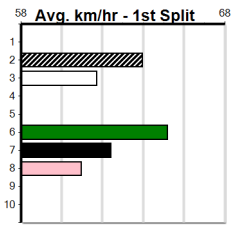

SPORTSBET SAME RACE MULTI

Distance: 400m, Race Type: Maiden, Total Prizemoney: $2,535
1st: $1,680, 2nd: $520, 3rd: $260, 4th: $75

1
5:16PM
(VIC time)

Watchdog Tips: **0** **0** **0** **0** **Bet:** .

Form	Box	Weight	Dist	Track	Date	Time	BON	Margin	1st/2nd (Time)	PIR	Checked	Comment	W/R	Split 1	S/P	Grade	
1 FOXY FRECKLES (NSW)[M]																	
WDKB	B				Jan-23												STACEY BOTT
Trainer: Geoff Smith (Mill Park) Winner(s): G Smith																	
<table border="1" style="float: right;"> <thead> <tr><th colspan="8">Winning Boxes</th></tr> <tr><th>1</th><th>2</th><th>3</th><th>4</th><th>5</th><th>6</th><th>7</th><th>8</th></tr> </thead> <tbody> <tr><td>Prize</td><td></td><td></td><td></td><td></td><td></td><td></td><td></td><td>$0</td></tr> <tr><td>Best</td><td></td><td></td><td></td><td></td><td></td><td></td><td></td><td>FSH</td></tr> <tr><td>Starts</td><td></td><td></td><td></td><td></td><td></td><td></td><td></td><td>0-0-0-0</td></tr> <tr><td>Trk/Dst</td><td></td><td></td><td></td><td></td><td></td><td></td><td></td><td>0-0-0-0</td></tr> <tr><td>APM</td><td></td><td></td><td></td><td></td><td></td><td></td><td></td><td>$0</td></tr> </tbody> </table>																	
2 DIFFERENT HERE [M]																	
BD	D				Jan-23												PHANTOM MIME
Trainer: Angela Langton (Anakie)																	
<table border="1" style="float: right;"> <thead> <tr><th colspan="8">Winning Boxes</th></tr> <tr><th>1</th><th>2</th><th>3</th><th>4</th><th>5</th><th>6</th><th>7</th><th>8</th></tr> </thead> <tbody> <tr><td>Prize</td><td></td><td></td><td></td><td></td><td></td><td></td><td></td><td>$2,855.00</td></tr> <tr><td>Best</td><td></td><td></td><td></td><td></td><td></td><td></td><td></td><td>FSTD</td></tr> <tr><td>Starts</td><td></td><td></td><td></td><td></td><td></td><td></td><td></td><td>5-0-1-1</td></tr> <tr><td>Trk/Dst</td><td></td><td></td><td></td><td></td><td></td><td></td><td></td><td>0-0-0-0</td></tr> <tr><td>APM</td><td></td><td></td><td></td><td></td><td></td><td></td><td></td><td>$1640</td></tr> </tbody> </table>																	
3 LADY CALAMITY [M]																	
RF	B				Apr-22												SETTLED
Trainer: Sheldon Hamilton (Smythes Creek)																	
<table border="1" style="float: right;"> <thead> <tr><th colspan="8">Winning Boxes</th></tr> <tr><th>1</th><th>2</th><th>3</th><th>4</th><th>5</th><th>6</th><th>7</th><th>8</th></tr> </thead> <tbody> <tr><td>Prize</td><td></td><td></td><td></td><td></td><td></td><td></td><td></td><td>$0.00</td></tr> <tr><td>Best</td><td></td><td></td><td></td><td></td><td></td><td></td><td></td><td>FSH</td></tr> <tr><td>Starts</td><td></td><td></td><td></td><td></td><td></td><td></td><td></td><td>3-0-0-0</td></tr> <tr><td>Trk/Dst</td><td></td><td></td><td></td><td></td><td></td><td></td><td></td><td>0-0-0-0</td></tr> <tr><td>APM</td><td></td><td></td><td></td><td></td><td></td><td></td><td></td><td>$0</td></tr> </tbody> </table>																	
4 ARKA RAIN [M]																	
BK	B				Sep-22												GOOD GIRL SANDY
Trainer: Bryan Sykes (Upper Beaconsfield)																	
<table border="1" style="float: right;"> <thead> <tr><th colspan="8">Winning Boxes</th></tr> <tr><th>1</th><th>2</th><th>3</th><th>4</th><th>5</th><th>6</th><th>7</th><th>8</th></tr> </thead> <tbody> <tr><td>Prize</td><td></td><td></td><td></td><td></td><td></td><td></td><td></td><td>$0</td></tr> <tr><td>Best</td><td></td><td></td><td></td><td></td><td></td><td></td><td></td><td>FSH</td></tr> <tr><td>Starts</td><td></td><td></td><td></td><td></td><td></td><td></td><td></td><td>0-0-0-0</td></tr> <tr><td>Trk/Dst</td><td></td><td></td><td></td><td></td><td></td><td></td><td></td><td>0-0-0-0</td></tr> <tr><td>APM</td><td></td><td></td><td></td><td></td><td></td><td></td><td></td><td>$0</td></tr> </tbody> </table>																	
5 *** VACANT BOX ***																	
Trainer: Winner(s):																	
6 BROWSER [M]																	
WBK	B				May-21												SMART ZERO
Trainer: Martyn Empson (Pakenham)																	
<table border="1" style="float: right;"> <thead> <tr><th colspan="8">Winning Boxes</th></tr> <tr><th>1</th><th>2</th><th>3</th><th>4</th><th>5</th><th>6</th><th>7</th><th>8</th></tr> </thead> <tbody> <tr><td>Prize</td><td></td><td></td><td></td><td></td><td></td><td></td><td></td><td>$3,335.00</td></tr> <tr><td>Best</td><td></td><td></td><td></td><td></td><td></td><td></td><td></td><td>23.10</td></tr> <tr><td>Starts</td><td></td><td></td><td></td><td></td><td></td><td></td><td></td><td>16-0-7-4</td></tr> <tr><td>Trk/Dst</td><td></td><td></td><td></td><td></td><td></td><td></td><td></td><td>9-0-2-3</td></tr> <tr><td>APM</td><td></td><td></td><td></td><td></td><td></td><td></td><td></td><td>$2045</td></tr> </tbody> </table>																	
7 SAINTLY HIGHWAY [M]																	
BK	D				Oct-22												KUMBIA LASS
Trainer: Angela Langton (Anakie)