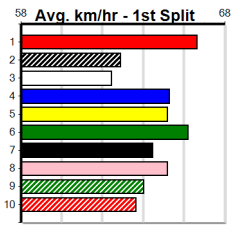

HAPPY BIRTHDAY DAVID ROBERTS

Distance: 400m, Race Type: Grade 5, Total Prizemoney: $2,925
1st: $1,950, 2nd: $600, 3rd: $300, 4th: $75

Watchdog Tips: **0 0 0 0** Bet: **0**