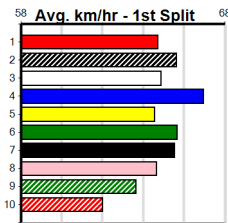

Geelong

8

7:29PM

(VIC time)

NP ELECTRICAL

Distance: 460m, Race Type: Grade 5, Total Prizemoney: $2,925
1st: $1,950, 2nd: $600, 3rd: $300, 4th: $75

Watchdog Tips: **0 0 0 0** Bet: .