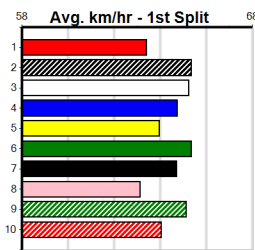

SPORTSBET SET A DEPOSIT LIMIT

Distance: 400m, Race Type: Grade 5, Total Prizemoney: $2,925
1st: $1,950, 2nd: $600, 3rd: $300, 4th: $75

Watchdog Tips:

Bet:

Form Box Wgt Dist Track Date Time BON Margin 1st/2nd (Time) PIR Checked Comment WR Split 1 S/P Grade

PAW MARVEL (NSW)[5]
WBK Dog Aug-22 Sire: NEED MY MONEYNOW Dam: FORTUNA BALE
Owner(s): L Harris Trainer: Luke Harris (Devon Meadows)
ENG BAL 2024-08-28
Winning Distances: < 300m (0) 300 - 399m (0) 400 - 499m (3) 500 - 599m (0) 600 - 699m (0) > 700m (0)
Winning Weights: 29.7(1) 29.8(1) 30.5(1)
2nd (6) 30.3 390 BAL R10 22-Jul-24 22.64 22.36 2.50L ASTON ADVANCE (22.48) S/22 . . . 8.74 $2.80 T3-6
1st (7) 30.5 400 WGL R10 25-Jul-24 23.01 23.01 2.25L SUPERIOR MONIQUE (23.16) M/21 . . . 8.54 $4.80 T3-6
4th (5) 30.0 400 WGL R11 30-Jul-24 23.24 22.45 4.00L BLACK PINK (22.97) S/55 . . . 8.61 $6.80 5
3rd (3) 29.9 400 WGL R5 06-Aug-24 23.11 22.37 5.50L FLYING GENERAL (22.73) M/44 . . . 8.47 $15.10 RW
4th (7) 29.9 425 BEN R11 09-Aug-24 24.49 23.88 8.00L PAW ZELINI (23.95) S/655 . . . 6.74 $30.70 5
5th (4) 30.0 410 HOR R10 13-Aug-24 23.65 23.10 5.00L ZARUDE BALE (23.32) M/77 . . . 10.67 $11.20 5
4th (3) 30.3 410 HOR R12 19-Aug-24 23.64 22.84 4.50L OPRAH BALE (23.33) M/42 . . . 10.79 $4.30 5
6th (1) 30.2 390 WBL R12 22-Aug-24 22.99 21.96 11.00L SHAKA GOES BANG (22.24) M/66 . . . 9.19 $5.10 5
Last 3 wins NOT included above
1st (7) 29.8 400 GEL R1 25-Jun-24 22.85 22.50 2.25L SAINT RAINE (23.00) M/34 . . . 8.71 $3.20 M
1st (4) 29.7 400 GEL R10 09-Jul-24 23.11 22.77 0.25L WISDOM BALE (23.12) M/42 . . . 8.68 $5.80 7

Box History
Bx 1st 2nd 3rd 4th 5th 6th 7th 8th
1 1 1 1 1 1 1
2
3 1 1 1
4 1 1 1
5 1
6 2 1
7 2 1 1
8 1 1 1
Prize Best Starts Trk/Dts APM $4540.00 22.85(7)-25/6/24 20-3-2-1 3-2-0-0 3418

LUCY JANE [5]
BK Bitch Mar-22 Sire: TOMMY SHELBY Dam: IVY WREN
Owner(s): S Bruce Trainer: Gary Hunt (Cudjee)
ENG WBL 2024-08-29
Winning Distances: < 300m (0) 300 - 399m (2) 400 - 499m (1) 500 - 599m (0) 600 - 699m (0) > 700m (0)
Winning Weights: 25.7(1) 26.0(1) 26.1(1)
3rd (4) 25.7 390 WBL R10 04-Jul-24 22.52 22.08 2.00L GLORIA'S ENTITY (22.40) Q/33 . . . 8.78 $6.00 6G
5th (2) 25.7 390 WBL R9 11-Jul-24 22.71 21.94 8.50L DRAGONELLE (22.12) M/55 . . . 8.83 $19.70 X67
5th (7) 25.6 390 WBL R3 18-Jul-24 22.71 22.07 4.00L SODA DUKE (22.43) M/65 . . . SW 8.96 $18.70 X67
5th (6) 25.5 400 GEL R10 02-Aug-24 23.12 22.54 4.75L SIN CITY MARV (22.80) M/55 . . . 8.63 $39.00 X67
2nd (2) 25.7 390 WBL R9 05-Aug-24 22.47 22.42 0.75L CRYPTO ROYALTY (22.43) M/43 . . . 8.81 $33.60 6G
6th (7) 25.6 390 WBL R9 15-Aug-24 23.18 21.75 11.00L ZIPPING POITIER (22.44) M/86 . . . 8.94 $26.40 X67
8th (4) 25.7 450 WBL R5 20-Aug-24 26.33 25.46 9.50L RUN DON'T WALK (25.70) Q/266 . . . 6.82 $10.00 X67
1st (1) 25.7 390 WBL R9 26-Aug-24 22.54 22.46 0.25L SHERICKA (22.55) Q/22 . . . 8.82 $2.10 6G
Last 3 wins NOT included above
1st (1) 26.1 410 HOR R3 27-Jan-24 23.76 23.40 0.75L ELISSA BALE (23.80) M/21 . . . 10.54 $1.60 M
1st (2) 26.0 390 WBL R4 03-Jun-24 22.76 22.23 2.25L SHE CAN DREAM (22.92) M/31 . . . 8.76 $3.50 7

Box History
Bx 1st 2nd 3rd 4th 5th 6th 7th 8th
1 2 1 1
2 1 2 3 1
3 1 1 1
4 2 1 1 2 1
5 1 1 1
6 1 1 1 2
7 2 1 2
8 1 1 1 2 1
Prize Best Starts Trk/Dts APM $7680.00 23.12(6)-2/8/24 37-3-6-7 2-0-0-0 3714