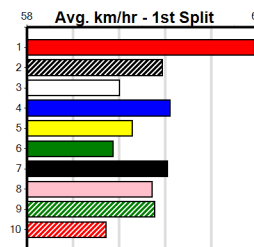

MERV JENNINGS SIGNS

Distance: 460m, Race Type: Grade 5, Total Prizemoney: $2,925
1st: $1,950, 2nd: $600, 3rd: $300, 4th: $75

Watchdog Tips:

Bet:

Table with columns: Form Box, Wgt, Dist, Track, Date, Time, BON, Margin, 1st/2nd (Time), PIR, Checked, Comment, WR, Split 1, S/P, Grade

PEACOCK [5]
BK Dog Jan-20 Sire: MY REDEEMER Dam: SUMMER NIGHTS
Owner(s): EBAYER PLUM (SYN), D Plumridge, M Ebeyer, T Sando, R Stock, A Stock
Trainer: David Plumridge (Scoresby)
Winning Distances: < 300m (0) 300 - 399m (1) 400 - 499m (5) 500 - 599m (15) 600 - 699m (0) > 700m (0)
Winning Weights: 31.2(1) 31.4(2) 31.8(2) 32.6(1) 32.8(3) 32.9(1) 33.0(1) 33.1(2) 33.2(3) 33.4(1) 33.5(1) 33.7(1) 33.9(1)
Last 3 wins NOT included above

Box History table for Peacock [5] and Prize Best Starts summary.

MISS JAZZ [5]
DKBD Bitch Jan-22 Sire: FERNANDO BALE Dam: SMOKIN' CINDY
Owner(s): Franstail (SYN), R Burns, G Mills, J Mills, M Hummel, A Corrone
Trainer: Gregory Mills (Frankston)
Winning Distances: < 300m (0) 300 - 399m (1) 400 - 499m (3) 500 - 599m (0) 600 - 699m (0) > 700m (0)
Winning Weights: 24.0(1) 24.2(1) 24.7(1) 25.1(1)
Last 3 wins NOT included above

Box History table for Miss Jazz [5] and Prize Best Starts summary.

RAPIDFIRE SERENA [5]
BK Bitch Jan-21 Sire: BARCIA BALE Dam: WYNBURN LUCIFER
Owner(s): Just for us (SYN), B Hare, C Allen
Trainer: Claire Allen (Greendale)
Winning Distances: < 300m (0) 300 - 399m (2) 400 - 499m (6) 500 - 599m (1) 600 - 699m (0) > 700m (0)
Winning Weights: 32.7(1) 33.4(1) 33.7(2) 33.8(2) 34.1(1) 34.3(1) 34.7(1)
Last 3 wins NOT included above

Box History table for Rapidfire Serena [5] and Prize Best Starts summary.

BROOMBRAE FRITZ [5]
BE Dog Jul-21 Sire: TOMMY SHELBY Dam: ZIANNA ROSE
Owner(s): D Torr
Trainer: David Torr (Myers Flat)
Winning Distances: < 300m (0) 300 - 399m (2) 400 - 499m (6) 500 - 599m (0) 600 - 699m (0) > 700m (0)
Winning Weights: 31.5(1) 31.7(1) 31.8(2) 32.8(1) 33.0(1) 33.2(1) 34.0(1)
Last 3 wins NOT included above

Box History table for Broombrae Fritz [5] and Prize Best Starts summary.

SPAGHETTI ARMS [5]
BK Bitch Dec-21 Sire: MEPUNGA BLAZER Dam: POLLY'S YOHANNA
Owner(s): N Cachia
Trainer: Nicole Cachia (Anakie)
Winning Distances: < 300m (0) 300 - 399m (0) 400 - 499m (3) 500 - 599m (0) 600 - 699m (0) > 700m (0)
Winning Weights: 23.8(2) 24.0(1)
Last 3 wins NOT included above

Box History table for Spaghetti Arms [5] and Prize Best Starts summary.

1

2

3

4

5