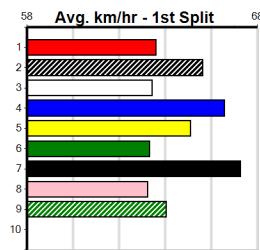

DOWNLOAD THE WATCHDOG APP

Distance: 400m, Race Type: Mixed 4/5, Total Prizemoney: \$3,360
1st: \$2,250, 2nd: \$690, 3rd: \$345, 4th: \$75

Watchdog Tips:

Bet:

Table with columns: Form Box, Wgt, Dist, Track, Date, Time, BON, Margin, 1st/2nd (Time), PIR, Checked, Comment, W/R, Split 1, S/P, Grade