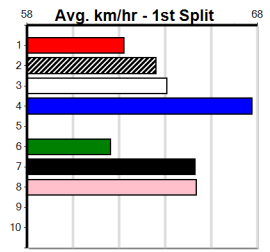

**Box History**

MELBOURNE CONTAINER PARK

Distance: 400m, Race Type: Grade 6, Total Prizemoney: \$2,925
1st: \$1,950, 2nd: \$600, 3rd: \$300, 4th: \$75

Watchdog Tips:

Bet:

Table with columns: Form Box, Wgt, Dist, Track, Date, Time, BON, Margin, 1st/2nd (Time), PIR, Checked, Comment, W/R, Split 1, S/P, Grade