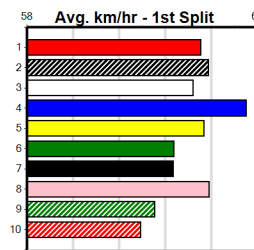

TTS ELECTRICS

Distance: 460m, Race Type: Mixed 4/5, Total Prizemoney: $3,360
1st: $2,250, 2nd: $690, 3rd: $345, 4th: $75

Watchdog Tips:

Bet:

Table with columns: Form Box, Wgt, Dist, Track, Date, Time, BON, Margin, 1st/2nd (Time), PIR, Checked, Comment, W/R, Split 1, S/P, Grade

PLAY THE VICTIM [5]
BK Dog May-21 Sire: HARD STYLE RICO Dam: DYNA QUOTA
Owner(s): TWO BRANDO'S (SYN), S Brandon, D Brandon, D Atkin
Trainer: Debra Brandon (Cranbourne East)
Winning Distances: < 300m (0) 300 - 399m (3) 400 - 499m (7) 500 - 599m (1) 600 - 699m (0) > 700m (0)
Winning Weights: 34.7(1) 34.9(2) 35.0(2) 35.1(1) 35.2(1) 35.3(1) 35.9(2) 36.2(1)
Box History table and Prize Best Starts table included.

SIT AND STEER [5]
BEF Dog Nov-21 Sire: FERNANDO BALE Dam: HOT CHARMOLA
Owner(s): D Bourke
Trainer: David Bourke (The Basin)
Winning Distances: < 300m (0) 300 - 399m (2) 400 - 499m (3) 500 - 599m (3) 600 - 699m (0) > 700m (0)
Winning Weights: 33.9(1) 34.0(1) 34.1(1) 34.2(1) 34.3(2) 34.4(1) 34.6(1)
Box History table and Prize Best Starts table included.

ORLI BALE (NSW)[4]
F Dog Aug-21 Sire: ORSON ALLEN Dam: HAE ALLEN
Owner(s): B Wheeler
Trainer: Correy Grenfell (Anakie)
Winning Distances: < 300m (0) 300 - 399m (0) 400 - 499m (3) 500 - 599m (10) 600 - 699m (0) > 700m (0)
Winning Weights: 32.8(1) 33.3(1) 33.4(2) 33.7(2) 33.8(1) 33.9(3) 34.0(1) 34.2(1) 34.3(1)
Box History table and Prize Best Starts table included.

BEN SHAKER [5]
BK Dog Sep-21 Sire: FERNANDO BALE Dam: BRYLEE
Owner(s): B Rushton
Trainer: Mark Morrissey (Junortoun)
Winning Distances: < 300m (0) 300 - 399m (0) 400 - 499m (8) 500 - 599m (1) 600 - 699m (0) > 700m (0)
Winning Weights: 32.6(2) 32.9(1) 33.0(2) 33.2(3) 33.3(1)
Box History table and Prize Best Starts table included.

BAKIS BALE [5] Biks
RBD Dog Apr-22 Sire: CHRISTO BALE Dam: DYNA ROMY
Owner(s): B Wheeler
Trainer: Correy Grenfell (Anakie)
Winning Distances: < 300m (0) 300 - 399m (0) 400 - 499m (1) 500 - 599m (3) 600 - 699m (0) > 700m (0)
Winning Weights: 34.2(1) 34.4(1) 34.6(2)
Box History table and Prize Best Starts table included.