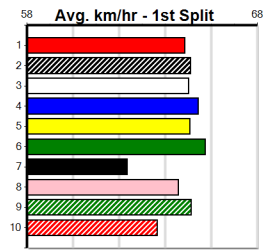

MILLERS MUZZLES

Distance: 400m, Race Type: Grade 5, Total Prizemoney: $2,925
1st: $1,950, 2nd: $600, 3rd: $300, 4th: $75

Watchdog Tips: [ ] [ ] [ ] [ ] Bet: [ ]

Form Box Wgt Dist Track Date Time BON Margin 1st/2nd (Time) PIR Checked Comment W/R Split 1 S/P Grade

JAMES'S ENTITY [5]
BK Dog Jan-22 Sire: ASTON DEE BEE Dam: ZARA'S ENTITY
Owner(s): Weed N Feed (SYN), C Capuano, S Hogan, N Clarke, T Hogan
Trainer: Clint Capuano (Anakie)
Winning Distances: < 300m (0) 300 - 399m (3) 400 - 499m (2) 500 - 599m (0) 600 - 699m (0) > 700m (0)
Winning Weights: 32.2(1) 32.3(3) 32.5(1)
2nd (8) 32.4 410 HOR R3 09-Jul-24 23.47 22.97 0.25L GAS LANTERN (23.46) M/11 . . . 10.33 $9.80 X45
3rd (5) 32.5 515 SAN R3 18-Jul-24 30.25 29.29 4.75L BAY TUDOR (29.92) M/3223 . . . 5.17 $25.30 5
5th (4) 32.7 515 SAN R3 25-Jul-24 30.22 29.23 7.00L WHERE IT BEGAN (29.76) M/2444 . . . 5.12 $26.00 5
4th (2) 32.8 525 MEA R3 03-Aug-24 30.61 29.82 2.00L ZADIE (30.48) Q/1111 . . . 5.12 $10.50 5
8th (1) 33.0 525 MEA R4 10-Aug-24 31.50 29.91 19.00L BEACH BOURBSKI (30.20) M/8888 . . . V0 5.54 $19.50 5
6th (5) 32.8 390 WBL R4 15-Aug-24 22.60 21.75 7.50L TIGGERLONG GAS (22.08) M/777 . . . 8.86 $43.70 5
5th (4) 32.9 390 BAL R3 21-Aug-24 22.74 22.10 5.50L RUBY'S DESIRE (22.37) M/44 . . . 8.75 $4.90 5
4th (1) 32.9 410 HOR R6 27-Aug-24 23.44 23.09 5.50L LIGHTNING JEDDA (23.09) M/33 . . . 10.52 $16.00 X45
Last 3 wins NOT included above
1st (6) 32.3 400 GEL R11 12-Mar-24 22.57 22.57 6.00L GUNAI RUMOURS (22.98) M/11 . . . 8.34 $2.20 6G
1st (2) 32.2 425 BEN R5 26-Mar-24 24.15 23.91 2.75L VENTURA BALE (24.34) M/331 . . . SW 6.62 $1.80 5H
1st (4) 32.5 390 WBL R10 08-Apr-24 22.34 22.23 2.00L DR. MATRIX (22.47) M/23 . . . 8.57 $1.80 5

Box History
Bx 1st 2nd 3rd 4th 5th 6th 7th 8th
1 1 2 1 1 1 1
2 2 1 1 1 1
3 1 1 1 1 1
4 1 2 2 1 1 1
5 1 1 1 1 1 1
6 1 1 1 1 1
7 1 1 1 1
8 1 1 1
Prize Best $10330.00
Starts 22.57(6)-12/3/24
Trk/Dts 31-5-4-1
APM 6-1-1-0 4064

TURBO GEORGE [5]
BK Dog Sep-21 Sire: FERNANDO BALE Dam: BRYLEE
Owner(s): M Morrissey
Trainer: Mark Morrissey (Junortoun)
Winning Distances: < 300m (0) 300 - 399m (1) 400 - 499m (4) 500 - 599m (0) 600 - 699m (0) > 700m (0)
Winning Weights: 33.0(1) 33.1(1) 33.2(1) 33.8(1) 34.0(1)
1st (8) 34.0 425 BEN R3 31-May-24 24.22 23.72 8.00L SAM'S UNIVERSE (24.75) M/311 . . . 6.64 $4.80 X67
2nd (4) 33.3 450 WBL R4 05-Jun-24 25.61 25.47 0.75L HAD A MISCHIEF (25.57) M/211 . . . 6.68 $9.00 RW
3rd (8) 33.3 390 WBL R12 20-Jun-24 22.39 22.27 1.75L BRIGHT MOON (22.27) M/43 . . . 8.68 $3.00 5
1st (1) 33.0 425 BEN R3 30-Jun-24 24.05 23.61 3.25L OBSTROPALOUS (24.26) M/111 . . . 6.51 $2.30 5
5th (4) 33.1 390 SHP R10 15-Jul-24 22.90 22.02 2.00L BROADWAY ICON (22.76) M/777 . . . 8.87 $2.70 RWH
7th (3) 33.2 300 HVL R9 19-Jul-24 17.26 16.74 5.50L CORTEZ BALE (16.88) M/3 . . . 3.99 $6.50 5
8th (8) 33.3 425 BEN R2 26-Jul-24 24.69 23.79 11.00L MAX PEARL (23.98) M/788 . . . 6.67 $6.60 RWH
1st (8) 33.2 390 WBL R12 15-Aug-24 22.14 21.75 6.50L KANJI TANK (22.57) M/11 . . . 8.58 $2.60 5
Last 3 wins NOT included above
1st (8) 33.1 410 HOR R3 28-Oct-23 23.69 22.99 1.25L GOGO SKYE (23.77) M/22 . . . 10.48 $2.80 M
1st (3) 33.8 425 BEN R3 10-Jan-24 24.10 24.10 5.00L MOVE OF MAGNUS (24.43) M/311 . . . 6.58 $3.80 T3-7