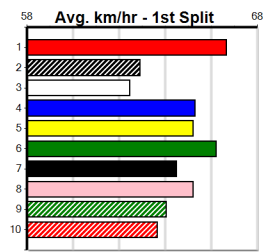

HAPPY BIRTHDAY DAVID ROBERTS

Distance: 400m, Race Type: Grade 5, Total Prizemoney: $2,925
1st: $1,950, 2nd: $600, 3rd: $300, 4th: $75

Watchdog Tips:

Bet:

Form Box Wgt Dist Track Date Time BON Margin 1st/2nd (Time) PIR Checked Comment WR Split 1 S/P Grade

LISSY FERNANDO [5]
BKW Bitch Mar-21 Sire: FERNANDO BALE Dam: LOCHINVAR DASH
Owner(s): J Hopper
Winning Distances: < 300m (0) 300 - 399m (0) 400 - 499m (7) 500 - 599m (0) 600 - 699m (0) > 700m (0)
Winning Weights: 26.9(2) 27.3(1) 28.0(1) 28.1(1) 28.2(1) 28.3(1)
Box History table and Prize Best Starts table.

RAPIDFIRE FOREST [5]
BK Dog Jan-21 Sire: BARCIA BALE Dam: WYNBURN LUCIFER
Owner(s): Just for us (SYN), B Hare, C Allen
Winning Distances: < 300m (0) 300 - 399m (6) 400 - 499m (8) 500 - 599m (0) 600 - 699m (0) > 700m (0)
Winning Weights: 34.4(1) 34.8(1) 34.9(2) 35.0(1) 35.2(1) 35.3(1) 35.5(2) 35.6(1) 35.7(2) 35.9(1) 36.2(1)
Box History table and Prize Best Starts table.

PALTROW BALE (NSW)[5]
WBK Bitch Oct-21 Sire: NEED MY MONEYNOW Dam: DYNA GERTIE
Owner(s): T Kennedy-harris
Winning Distances: < 300m (0) 300 - 399m (5) 400 - 499m (2) 500 - 599m (0) 600 - 699m (0) > 700m (0)
Winning Weights: 25.8(1) 25.9(1) 26.0(1) 26.1(1) 26.3(1) 26.4(1) 26.7(1)
Box History table and Prize Best Starts table.

HARLEY [5]
RF Bitch Jan-22 Sire: FERNANDO BALE Dam: SMOKIN' CINDY
Owner(s): Franstail (SYN), R Burns, G Mills, J Mills, M Hummel, A Corrone
Winning Distances: < 300m (0) 300 - 399m (2) 400 - 499m (1) 500 - 599m (0) 600 - 699m (0) > 700m (0)
Winning Weights: 25.4(1) 25.9(1) 27.1(1)
Box History table and Prize Best Starts table.

KENTUCKY GUS [5]
BD Dog Dec-21 Sire: HARD STYLE RICO Dam: AYIA SOPHIA
Owner(s): C Gorgioski
Winning Distances: < 300m (0) 300 - 399m (5) 400 - 499m (3) 500 - 599m (0) 600 - 699m (0) > 700m (0)
Winning Weights: 34.0(2) 34.7(1) 34.8(2) 34.9(1) 35.2(2)
Box History table and Prize Best Starts table.