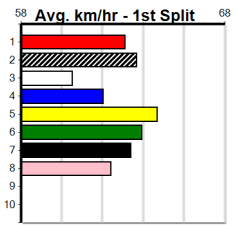

Geelong

MELBOURNE CONTAINER PARK (275+RA)

Distance: 400m, Race Type: Grade 5, Total Prizemoney: $1,530
1st: $1,000, 2nd: $320, 3rd: $160, 4th: $50

3

3:57PM

(VIC time)

Watchdog Tips:

0 0 0 0

Bet:

Form	Box	Weight	Dist	Track	Date	Time	BON	Margin	1st/2nd (Time)	PIR	Checked	Comment	W/R	Split 1	S/P	Grade

1 RANGER MICK (QLD)[5]																
BK	D	Dec-19 MEPUNGA BLAZER					TINY WONG WAY					Winning Boxes				
Trainer: Maureen Turner (Lara)																
3rd	(2)	33.2	350	GRA	R3	17-Jul-24	20.40	19.91	1.25L	LOOKS A PICTURE (20.31)	441	441		4.20	$9.00	5F
8th	(6)	33.2	350	GRA	R8	19-Jul-24	20.87	19.83	8.50L	TAKE ME OUT (20.27)	478	478		4.41	$5.00	5
3rd	(5)	32.5	400	GEL	R6	30-Jul-24	23.50	22.64	1.00L	LAUSSIE BRONZE (23.45)	M/56			8.98	$4.00	5
4th	(8)	32.1	400	GEL	R12	03-Aug-24	23.35	22.64	5.50L	FIERY FLIRT (23.00)	M/65			8.92	$9.90	5
Owner(s): M Turner																

2 TESSA ORCHID [5]																
BK	B	May-21 SHIMA SHINE					TESSA ALLEN					Winning Boxes				
Trainer: Leland Medcraft (Kamarooka)																
1st	(2)	27.1	450	SHP	R8	19-Jul-24	25.70	25.70	2.25L	MISS IMMY LEE (25.85)	M/111			6.65	$9.70	5
8th	(5)	27.2	525	MEP	R9	24-Jul-24	31.85	30.11	17.00L	THUNDERBOLT ROSS (30.71)	M/4887			5.20	$67.90	5
7th	(6)	27.5	500	BEN	R6	31-Jul-24	29.52	28.23	16.00L	BOROUGH SALTS (28.42)	M/477			6.89	$40.30	X45
7th	(1)	27.3	500	BEN	R8	07-Aug-24	29.13	28.36	11.00L	KRAKEN SHOUT (28.41)	M/345			6.67	$22.20	5
Owner(s): L Medcraft																

3 CHAIN DRIVE [5]																
RBD	D	Nov-21 ORSON ALLEN					SUMMER SKYE					Winning Boxes				
Trainer: Ronald Mccullagh (Lara)																
4th	(6)	35.0	450	BAL	R8	23-Jul-24	25.94	25.50	5.50L	BALLOON HEAD (25.58)	M/764			6.96	$7.00	T3-5
7th	(3)	35.1	460	GEL	R6	02-Jul-24	26.90	25.94	14.00L	THIEF RETURNS (25.94)	M/257			6.72	$24.60	5
6th	(4)	35.1	460	GEL	R7	09-Jul-24	26.80	26.13	10.00L	THIEF RETURNS (26.13)	Q/245			6.77	$15.10	5
7th	(1)	34.9	460	GEL	R7	12-Jul-24	26.33	25.68	7.50L	WHY I'M BROKE (25.83)	M/665			6.76	$44.50	5
Owner(s): R Mccullagh																

4 PIRANHA SHAKE [5]																
BK	D	Dec-21 MEPUNGA BLAZER					POLLY'S YOHANNA					Winning Boxes				
Trainer: Mathew Tabb (Lara)																
4th	(3)	30.7	390	SHP	R11	19-Jul-24	22.80	22.28	6.00L	UNKNOWN ABILITY (22.38)	M/75			9.08	$12.70	5
1st	(3)	30.9	400	GEL	R12	23-Jul-24	22.94	22.44	0.10L	ZAPPY BALE (22.94)	Q/22		SW	8.63	$3.20	5
6th	(7)	30.9	390	WBL	R7	29-Jul-24	23.09	22.35	11.00L	STRESS TEST (22.38)	M/67			9.14	$10.80	5
5th	(7)	30.8	400	GEL	R12	03-Aug-24	23.40	22.64	6.00L	FIERY FLIRT (23.00)	S/88			9.10	$7.50	5
Owner(s): S Randle																

5 DEVON LASS [5]																
DKBD	B	Jun-19 FULLY LOADED					PRINCESS GEMINI					Winning Boxes				
Trainer: John Carr (Devon Meadows)																
1st	(1)	28.4	400	WGL	R10	13-Jun-24	23.13	22.90	0.25L	LINA LINA (23.14)	Q/11			8.43	$5.90	5
6th	(4)	28.2	300	HVL	R12	01-Jul-24	17.38	16.87	6.50L	CYCLONE WILL (16.94)	M/7			4.11	$58.60	T3-5
5th	(5)	28.0	350	TRA	R11	10-Jul-24	20.50	19.79	11.00L	BEAUTIFUL LIAR (19.79)	Q/365		SW	6.83	$20.70	X45
7th	(6)	28.3	400	WGL	R12	08-Aug-24	23.78	22.66	17.00L	JUNIOR'S MATE (22.66)	Q/77			8.91	$36.70	T3-5
Owner(s): J Carr