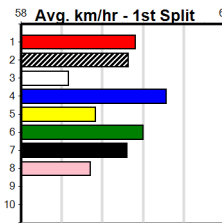

THE BECKLEY CENTRE GEELONG (275+

Distance: 400m, Race Type: Maiden, Total Prizemoney: $1,530
1st: $1,000, 2nd: $320, 3rd: $160, 4th: $50

1
3:22PM
(VIC time)

Watchdog Tips: **0** **0** **0** **0** **Bet:** .