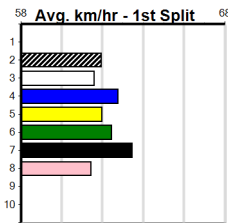

Geelong

NP ELECTRICAL (275+RANK)

Distance: 400m, Race Type: Maiden, Total Prizemoney: $1,530
1st: $1,000, 2nd: $320, 3rd: $160, 4th: $50

2

3:42PM

(VIC time)

Watchdog Tips:

0 0 0 0

Bet:

Form	Box	Weight	Dist	Track	Date	Time	BON	Margin	1st/2nd (Time)	PIR	Checked	Comment	W/R	Split 1	S/P	Grade

1 TIMMY TIME [M]

BEBD D Jan-22 FERNANDO BALE ZOOM OUT

Trainer: Bradley Debono (Mill Park)

3rd (5)	31.0	375	BHL	R1	26-May-24	22.31	21.66	9.50	LNO SCOTTY NO (21.66)	.	.	.	.	$13.00	MH
7th (7)	31.4	375	BHL	R1	02-Jun-24	22.66	21.68	12.00	FLYING NASH (21.83)	.	.	.	.	$26.00	MF
6th (2)	31.8	375	BHL	R1	16-Jun-24	23.27	21.62	9.50	GATE KEEPER (22.60)	.	.	.	.	$5.00	M
4th (1)	31.6	375	BHL	R1	23-Jun-24	22.43	21.80	6.50	LBAR ROOM ROSES (21.99)	.	.	.	.	$4.20	M

Owner(s): M Mallia

Winning Boxes

1	2	3	4	5	6	7	8
Prize							
Best							
Starts							
Trk/Dst							
APM							

ENG GEL 2024-08-09

2 CONNOR FLYNN JET [M]

BK B May-22 MY REDEEMER LADY EMERALD

Trainer: Russell Edwards (Devon Meadows)

4th (2)	21.9	400	GEL	R1	04-Jun-24	23.27	22.69	4.25	LSUDOKU JAXON (22.99)	Q/31	.	.	.	8.62	$12.00	M
2= (7)	22.1	425	BEN	R2	08-Jun-24	24.84	24.27	1.25	LAMAZING STELLAR (24.77)	Q/221	.	.	.	6.72	$5.30	M
5th (7)	22.4	390	BAL	R1	16-Jun-24	23.40	22.46	13.00	LBRILEY RIOT (22.55)	S/55	.	.	.	8.77	$19.60	T3-M
5th (3)	22.2	400	GEL	R2	02-Jul-24	23.58	22.88	6.00	LASTON SEAN (23.17)	M/44	.	.	.	8.81	$14.60	M

Owner(s): K Dalglish

Winning Boxes

1	2	3	4	5	6	7	8
Prize							
Best							
Starts							
Trk/Dst							
APM							

ENG GEL 2024-08-09

3 RUNNING SINKER [M]

WBK D Nov-22 HOOKED ON SCOTCH NEBRASKA NELL

Trainer: Dylan Sharp (Lara)

7th (4)	36.1	400	GEL	R2	19-Jul-24	23.82	22.49	12.00	LJUNGLE FIREBALL (22.99)	M/76	.	.	.	9.09	$8.50	M
6th (3)	36.1	400	GEL	R2	26-Jul-24	23.63	22.39	12.00	LMAC AND CHEESE (22.82)	M/76	.	.	.	9.02	$18.00	M
3rd (4)	36.4	400	GEL	R2	06-Aug-24	23.25	22.31	7.50	LSTIPULATED (22.73)	M/53	.	.	.	8.68	$12.20	M

Owner(s): Team Sharp (SYN), L Sharp, D Sharp

Winning Boxes

1	2	3	4	5	6	7	8
Prize							
Best							
Starts							
Trk/Dst							
APM							

ENG GEL 2024-08-09

4 LITTLE SPLINTER [M]

BK D Feb-22 FERNANDO BALE COSMIC SPARKLE

Trainer: Patrick Newell (Wallan)

8th (8)	28.2	390	SHP	R1	19-Jul-24	24.15	22.28	20.00	LSHY CABANG (22.78)	M/78	.	.	.	9.60	$16.70	M
8th (3)	28.2	300	HVL	R1	26-Jul-24	17.89	16.76	12.00	LCRACKED GEM (17.08)	M/6	.	.	.	4.21	$109.60	T3-M
6th (5)	28.4	400	GEL	R2	03-Aug-24	24.01	22.64	10.00	LGROOVIN' (23.33)	M/55	.	.	.	9.08	$52.60	M
5th (7)	28.4	400	GEL	R9	06-Aug-24	23.56	22.31	11.00	LSILENT WHISPER (22.85)	M/45	.	.	.	8.81	$49.20	M

Owner(s): SUITCASE (SYN), P Newell, M Soudek, D Harrington, W Noonan, P Newell, J Markham, H Davis, S Newman

Winning Boxes

1	2	3	4	5	6	7	8
Prize							
Best							
Starts							
Trk/Dst							
APM							

ENG GEL 2024-08-09

5 PAYTON'S BLAZER (NSW)[M]

BK B Feb-22 MEPUNGA BLAZER GEORGIA ROSE

Trainer: Crystal Verde (Parwan)

6th (8)	24.9	390	BAL	R1	21-Mar-24	23.18	22.01	8.50	LCAPUANO (22.59)	S/75	.	.	.	8.98	$20.20	M
4th (4)	25.2	400	MTG	R3	28-Mar-24	24.67	23.32	15.00	LBOUNCE TO BURN (23.66)	.	.	.	.	11.17	$9.00	M
4th (7)	25.1	400	MTG	R3	04-Apr-24	24.46	22.99	6.50	LHOTFOOT SWIZZLE (24.01)	.	.	.	.	11.29	$4.00	M
6th (4)	25.7	425	BEN	R1	15-May-24	25.71	24.04	18.00	LPERFECT LIAM (24.48)	M/126	.	.	.	6.70	$79.70	T3-M

Owner(s): C Verde

Winning Boxes

1	2	3	4	5	6	7	8
Prize							
Best							
Starts							
Trk/Dst							
APM							

ENG GEL 2024-08-09