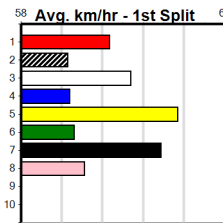

6

5:04PM
(VIC time)

Watchdog Tips: **0 0 0 0** Bet: **0**