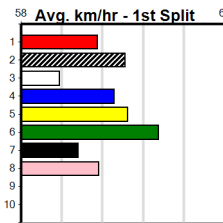

10

6:20PM
(VIC time)

Watchdog Tips:

0 0 0 0

Bet: