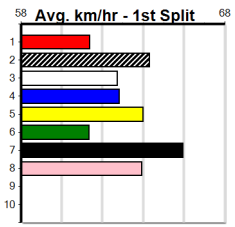

SPORTSBET GREEN TICKS (275+RANK)

Distance: 460m, Race Type: Grade 7, Total Prizemoney: $1,530
1st: $1,000, 2nd: $320, 3rd: $160, 4th: $50

7

5:22PM

(VIC time)

Watchdog Tips:

0 0 0 0

Bet: