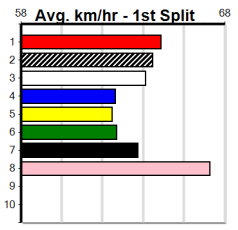

PARKER PUMPS (275+RANK)

Distance: 400m, Race Type: Grade 5, Total Prizemoney: $1,530
1st: $1,000, 2nd: $320, 3rd: $160, 4th: $50

5

4:44PM
(VIC time)

Watchdog Tips: **0 0 0 0** Bet: .