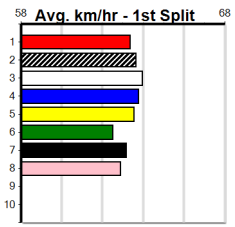

GEELONG PRINTING (275+RANK)

Distance: 400m, Race Type: Grade 5, Total Prizemoney: $1,530
1st: $1,000, 2nd: $320, 3rd: $160, 4th: $50

4

4:22PM

(VIC time)

Watchdog Tips: 0 0 0 0 **Bet:** .