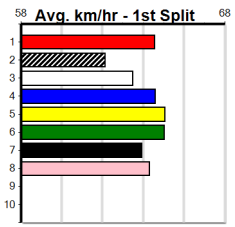

MERV JENNINGS SIGNS (275+RANK)

Distance: 400m, Race Type: Grade 7, Total Prizemoney: $1,530
1st: $1,000, 2nd: $320, 3rd: $160, 4th: $50

9

6:02PM

(VIC time)

Watchdog Tips:

0 0 0 0

Bet: