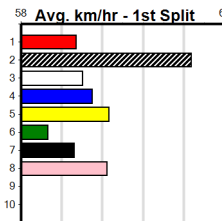

THE BECKLEY CENTRE GEELONG (275+

Distance: 400m, Race Type: Maiden, Total Prizemoney: $1,530
1st: $1,000, 2nd: $320, 3rd: $160, 4th: $50

1

3:27PM
(VIC time)

Watchdog Tips: **0 0 0 0** Bet: **0**