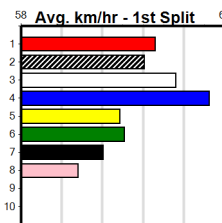

12

6:51PM

(VIC time)

Distance: 400m, Race Type: Grade 5, Total Prizemoney: $1,530
1st: $1,000, 2nd: $320, 3rd: $160, 4th: $50

Watchdog Tips:

0 0 0 0

Bet:

Form Box Weight Dist Track Date Time BON Margin 1st/2nd (Time) PIR Checked Comment W/R Split 1 S/P Grade

1 GRACIE PACEY [5]
BK B Dec-20 BARCIA BALE MISS GRACIE
Trainer: Julie Green (Parwan)
3rd (4) 26.6 342 APK R6 03-Aug-24 20.42 19.76 6.50LEONARDO GREY (19.98) 4.68 $6.00 RWF
7th (5) 26.2 400 MTG R4 08-Aug-24 24.89 23.39 12.00LALICE EXPRESS (24.06) 12.00 $5.00 RWH
4th (6) 26.3 400 MTG R4 15-Aug-24 24.29 23.24 5.50SAINT SALLY (23.90) 11.46 $13.00 RW
2nd (4) 26.5 305 MTG R2 22-Aug-24 18.31 18.07 3.50LSDOKU SHIRLEY (18.07) 5.95 $4.00 RW
Owner(s): J Green

Winning Boxes

1	2	3	4	5	6	7	8
		1	1				
Prize	$6,990.00						
Best	23.12						
Starts	49-4-7-7						
Trk/Dst	9-0-2-2						
APM	$2336						

2 WESTERN'S BEAR [5]
BK D Jan-21 BERNARDO STAR DESIRE
Trainer: Leslie Mitchell (Teesdale)
8th (2) 34.0 300 HVL R10 28-Jul-24 17.34 16.72 9.00ROCK THE WOK (16.72) M/6 4.05 $16.20 X45
5th (2) 34.0 390 BAL R3 07-Aug-24 22.93 22.08 13.00LASTON ZINGARA (22.08) S/55 8.67 $9.30 5
5th (4) 34.4 390 BAL R12 14-Aug-24 22.55 21.94 6.00LELANGA (22.16) S/65 8.68 $6.30 5
4th (3) 34.1 400 GEL R12 20-Aug-24 23.01 22.49 6.50BLACKPOOL VIPER (22.58) M/54 8.55 $4.10 5
Owner(s): L Mitchell

Winning Boxes

1	2	3	4	5	6	7	8
		1	2			1	1
Prize	$37,985.00						
Best	22.82						
Starts	62-12-13-5						
Trk/Dst	9-0-2-0						
APM	$5803						

3 INGA SALLY [5]
BK B Apr-21 HOOKED ON SCOTCH MISS SHIEKA
Trainer: Peter Inguanti (Camperdown)
4th (5) 26.4 390 WBL R7 22-Jul-24 22.80 22.22 6.50JUST WANT PIZZA (22.36) Q/22 8.72 $43.50 5
3rd (6) 26.4 390 WBL R9 29-Jul-24 22.85 22.35 7.50MYOLA THUNDER (22.35) Q/33 8.85 $32.60 5
6th (6) 26.5 390 WBL R3 15-Aug-24 22.73 21.75 9.00LALA TURBO (22.12) Q/25 8.76 $57.20 5
7th (7) 26.8 390 WBL R9 22-Aug-24 23.02 21.96 11.00DRAGONELLE (22.30) M/34 8.79 $57.40 RW
Owner(s): P Inguanti

Winning Boxes

1	2	3	4	5	6	7	8
		2					1
Prize	$9,190.00						
Best	23.19						
Starts	82-3-10-11						
Trk/Dst	8-0-1-0						
APM	$2140						

4 ASTON MONARCHY [5]
BK B Mar-22 FERNANDO BALE ASTON DINNIGAN
Trainer: Ann Panetta (Melton West)
2nd (2) 28.6 425 BEN R2 26-Jul-24 24.22 23.79 3.50LMAX PEARL (23.98) Q/122 6.44 $21.80 RWH
8th (6) 28.7 425 BEN R5 02-Aug-24 24.60 23.70 12.00MATCHING MOTORS (23.78) M/556 6.64 $27.20 RWF
5th (6) 28.5 525 MEP R12 14-Aug-24 31.11 29.83 4.00DESTINI REBEL (30.84) M/1112 5.07 $12.50 T3-5
8th (5) 28.8 525 MEP R10 21-Aug-24 31.74 29.91 19.00LLOCHINVAR PEARL (30.41) M/4568 5.30 $11.80 T3-5
Owner(s): R Borda

Winning Boxes

1	2	3	4	5	6	7	8
		2	1		1		
Prize	$8,567.50						
Best	22.78						
Starts	30-4-6-8						
Trk/Dst	6-1-1-0						
APM	$4459						

5 SLEEK MONIQUE [5]
BK B May-21 MY REDEEMER MIMSTAR
Trainer: Marcus Lloyd (Anakie)
3rd (1) 26.2 390 BAL R11 07-Jul-24 22.72 22.17 1.75BLUE RISE (22.60) M/22 8.53 $7.70 T3-5
6th (4) 26.1 390 BAL R4 14-Jul-24 23.18 22.33 6.50LRIE BALE (22.74) S/66 8.72 $12.20 T3-5
7th (3) 26.1 400 GEL R11 26-Jul-24 23.51 22.39 9.50LRUSHMORE RED (22.86) M/77 8.84 $78.60 5
7th (3) 26.1 390 BAL R2 11-Aug-24 23.08 22.11 14.00BLAME SPENCER (22.11) S/78 8.92 $37.20 T3-5
Owner(s): K Lloyd

Winning Boxes

1	2	3	4	5	6	7	8
		2	2			1	
Prize	$6,960.00						
Best	22.99						
Starts	35-5-3-4						
Trk/Dst	17-2-0-2						
APM	$2658