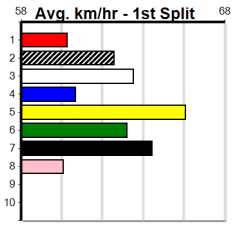

NP ELECTRICAL (275+RANK)

Distance: 460m, Race Type: Mixed 6/7, Total Prizemoney: $1,530
1st: $1,000, 2nd: $320, 3rd: $160, 4th: $50

7

5:18PM
(VIC time)

Watchdog Tips: **0 0 0 0** Bet: **0**