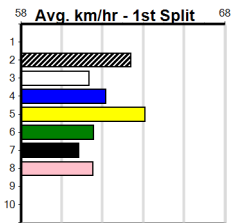

DOWNLOAD THE WATCHDOG APP (275+)

Distance: 400m, Race Type: Grade 6, Total Prizemoney: $1,530
1st: $1,000, 2nd: $320, 3rd: $160, 4th: $50

11
6:35PM
(VIC time)

Watchdog Tips: 0 0 0 0 Bet: .