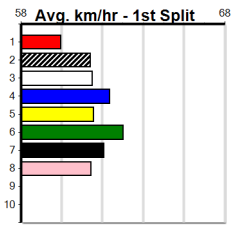

Geelong

MERV JENNINGS SIGNS (275+RANK)

Distance: 400m, Race Type: Maiden, Total Prizemoney: \$1,530
1st: \$1,000, 2nd: \$320, 3rd: \$160, 4th: \$50

3

4:04PM

(VIC time)

Watchdog Tips:

0 0 0 0