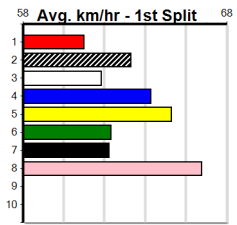

MELBOURNE CONTAINER PARK (275+RA)

Distance: 460m, Race Type: Grade 5, Total Prizemoney: $1,530
1st: $1,000, 2nd: $320, 3rd: $160, 4th: $50

6

4:57PM

(VIC time)

Watchdog Tips: **0 0 0 0** Bet: **.**