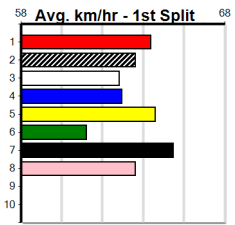

PARKER PUMPS (275+RANK)

Distance: 400m, Race Type: Grade 7, Total Prizemoney: $1,530
1st: $1,000, 2nd: $320, 3rd: $160, 4th: $50

9

5:55PM

(VIC time)

Watchdog Tips: **0 0 0 0** Bet: **.**