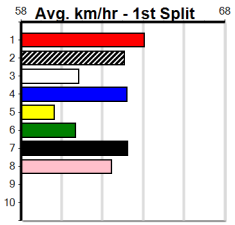

SPORTSBET GREEN TICKS (275+RANK)

Distance: 400m, Race Type: Maiden, Total Prizemoney: $1,530
1st: $1,000, 2nd: $320, 3rd: $160, 4th: $50

2

3:44PM

(VIC time)

Watchdog Tips:

0 0 0 0

Bet: