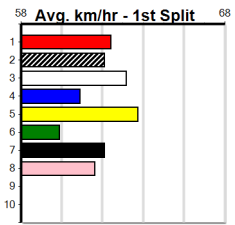

TOPCAT VIDEO PRODUCTIONS (275+RAN

Distance: 400m, Race Type: Grade 7, Total Prizemoney: $1,530
1st: $1,000, 2nd: $320, 3rd: $160, 4th: $50

10

6:13PM

(VIC time)

Watchdog Tips:

0 0 0 0

Bet: