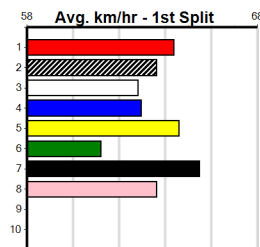

PARKER PUMPS (275+RANK)

Distance: 400m, Race Type: Grade 7, Total Prizemoney: $1,530
1st: $1,000, 2nd: $320, 3rd: $160, 4th: $50

Watchdog Tips:

Bet:

Form Box	Wgt	Dist	Track	Date	Time	BON	Margin	1st/2nd (Time)	PIR	Checked	Comment	WR	Split 1	S/P	Grade

SILENT WHISPER [7]

BK Bitch Mar-22 Sire: MY REDEEMER Dam: HEADSPACE

Owner(s): I Hopper

Winning Distances: < 300m (0) 300 - 399m (0) 400 - 499m (1) 500 - 599m (0) 600 - 699m (0) > 700m (0)

Winning Weights: 24.4(1)

ET (-)	24.7	400	GEL	18-Jun-24	23.32			2.00L Trial Cleared	M/11				2of2	8.68		ET
8th (4)	24.4	400	GEL	R1	19-Jul-24	23.77	22.49	9.50L ZIPPING POITIER (23.13)	M/88					9.07	$24.40	M
4th (1)	24.4	400	GEL	R2	27-Jul-24	23.54	22.66	8.00L BURN AROUND (23.00)	M/45					8.87	$25.10	M
4th (5)	24.4	400	GEL	R1	03-Aug-24	23.53	22.64	6.00L GO NOW (23.13)	M/55					8.98	$13.40	M
1st (6)	24.4	400	GEL	R9	06-Aug-24	22.85	22.31	1.75L TRUMPETER ROCK (22.96)	Q/23					8.60	$19.00	M
6th (1)	24.5	350	HVL	R2	11-Aug-24	19.87	19.01	7.50L BANK ROBBER (19.36)	M/4					6.68	$51.90	X67H
6th (8)	24.7	350	HVL	R1	18-Aug-24	20.45	19.07	6.50L CATHY'S DREAM (20.00)	M/4					6.83	$8.30	X67
3rd (3)	24.2	400	GEL	R9	20-Aug-24	22.79	22.49	2.00L OUR VISION (22.66)	Q/33					8.54	$9.00	7

Last 3 wins NOT included above

Trainer: Ian Hopper (Werribee)

Box History

Bx	1st	2nd	3rd	4th	5th	6th	7th	8th
1								
2								
3								
4								
5								
6								
7								
8								

Prize Best	$1285.00
Starts	22.79(3)-20/8/24
Trk/Dts	7-1-0-1
APM	5-1-0-1
	1285

RIVERDALE TURBO [7]

BK Dog Aug-21 Sire: FERNANDO BALE Dam: CRUISING BETTY

Owner(s): RIVERDALE (SYN), M Abela, I Green, C Abela

Winning Distances: < 300m (0) 300 - 399m (0) 400 - 499m (1) 500 - 599m (0) 600 - 699m (0) > 700m (0)

Winning Weights: 32.8(1)

2nd (4)	32.4	400	GEL	R10	02-Jul-24	23.25	22.88	1.5L BABY TIME (23.14)	M/11					8.53	$31.10	7
7th (5)	32.6	390	BAL	R9	07-Jul-24	23.09	22.17	13.00 LEAVE ME IN (22.22)	M/67					8.81	$55.00	T3-7
6th (8)	33.0	400	GEL	R10	16-Jul-24	23.66	22.53	17.00 CAPTAIN ALICE (22.53)	S/36					8.77	$32.50	7
3rd (1)	33.2	400	GEL	R10	23-Jul-24	23.22	22.44	8.50L SUMMER SPRITZ (22.66)	Q/23					8.54	$11.00	7
7th (3)	33.2	400	GEL	R4	30-Jul-24	23.85	22.64	8.00L PANDA BELLA (23.31)	M/76					8.87	$50.80	7
5th (5)	33.6	400	GEL	R10	03-Aug-24	23.66	22.64	9.00L SHE'S WIRED (23.04)	Q/44					8.99	$36.10	7
3= (7)	33.9	400	GEL	R9	13-Aug-24	23.13	22.63	7.50L STIPULATED (22.63)	Q/34					8.51	$52.90	7
5th (4)	33.5	390	BAL	R3	18-Aug-24	23.00	22.21	5.50L FAST LEGS (22.62)	M/54					8.59	$102.80	T3-7

Last 3 wins NOT included above

1st (2)	32.8	400	GEL	R9	23-Apr-24	23.00	22.56	2.00L FLYING BESSIE (23.12)	Q/11					W	8.48	$9.50	M

Trainer: Cathrine Abela (Little River)

Box History

Bx	1st	2nd	3rd	4th	5th	6th	7th	8th
1								
2								
3								
4								
5								
6								
7								
8								

Prize Best	$2515.00
Starts	23.00(2)-23/4/24
Trk/Dts	30-1-1-7
APM	28-1-1-7
	1095