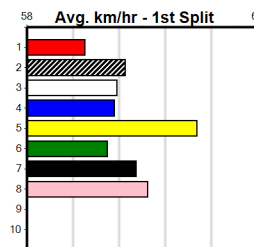

Owner(s): **Sire: Dam:** **Trainer:**

Winning Distances: < 300m (0) 300 - 399m (0) 400 - 499m (0) 500 - 599m (0) 600 - 699m (0) > 700m (0)

Winning Weights: **Box History**

MILLERS MUZZLES (275+RANK)

Distance: 400m, Race Type: Grade 5, Total Prizemoney: \$1,530
1st: \$1,000, 2nd: \$320, 3rd: \$160, 4th: \$50