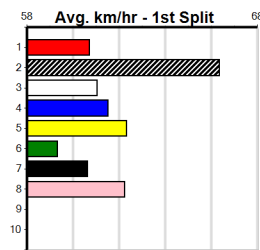

THE BECKLEY CENTRE GEELONG (275+RANK)

Distance: 400m, Race Type: Maiden, Total Prizemoney: $1,530
1st: $1,000, 2nd: $320, 3rd: $160, 4th: $50

Watchdog Tips:

Bet:

Form Box	Wgt	Dist	Track	Date	Time	BON	Margin	1st/2nd (Time)	PIR	Checked	Comment	WR	Split 1	S/P	Grade

1

HEY ELLA [M]

RF Bitch Mar-22 Sire: FERNANDO BALE Dam: AMELIA ELLA
Owner(s): M Alexander Trainer: Ross Boag (Smythes Creek)
Winning Distances: < 300m (0) 300 - 399m (0) 400 - 499m (0) 500 - 599m (0) 600 - 699m (0) > 700m (0)
ENG BAL 2024-08-23

Winning Weights:

6th (2)	27.2	390	BAL	R1	19-Jun-24	22.97	21.91	9.00L ASTON WASHINGTON	M/76	SW	9.15	$9.90 M
4th (7)	27.2	390	BAL	R2	26-Jun-24	23.10	22.01	8.00L SAILAWAY GIN (22.54)	M/44		8.79	$31.20 M
7th (7)	27.2	410	HOR	R1	02-Jul-24	24.01	23.04	3.5L BOXCAR MOLLY (23.79)	M/45		10.63	$31.40 M
5th (8)	27.0	390	BAL	R4	10-Jul-24	22.91	21.82	8.50L ASTON WASHINGTON	S/55		8.89	$12.90 RW
6th (5)	27.1	390	BAL	R2	28-Jul-24	23.35	22.75	3.00L TINKER LEE (23.14)	M/43		8.58	$6.90 T3-M
2nd (7)	27.5	450	BAL	R1	18-Aug-24	26.44	25.68	3.00L IOWA LASS (26.24)	M/322		6.96	$8.50 T3-M

Last 3 wins NOT included above

Box History

Bx	1st	2nd	3rd	4th	5th	6th	7th	8th
1								
2						1		
3								
4								
5						1		
6								
7		1		1				1
8					1			

Prize Best	$395.00
Starts	6-0-1-0
Trk/Dts	0-0-0-0
APM	380

2

ANACONDA SQUEEZE [M]

WBK Dog Aug-22 Sire: AUSSIE INFRARED Dam: OVER AND AWAY
Owner(s): OUR SHOUT (SYN), J Callus, M Callus, E Mifsud, J Callus, A Banitsiotis Trainer: Wade Green (Parwan)
Winning Distances: < 300m (0) 300 - 399m (0) 400 - 499m (0) 500 - 599m (0) 600 - 699m (0) > 700m (0)

Winning Weights:

4th (7)	35.5	300	HVL	R1	11-Aug-24	17.24	16.65	3.75L MR. OTTO (16.99)	Q/3		4.05	$38.10 M
6th (1)	36.0	525	MEP	R3	14-Aug-24	31.62	29.83	7.50L PAW PETROV (31.10)	Q/1112		5.10	$21.60 MH
7th (3)	35.6	390	WBL	R2	20-Aug-24	23.96	22.30	21.00 FOGHORN JACK (22.54)	Q/37		8.89	$5.30 M

Last 3 wins NOT included above

Box History

Bx	1st	2nd	3rd	4th	5th	6th	7th	8th
1						1		
2								
3							1	
4								
5								
6								
7				1				
8								

Prize Best	$75.00
Starts	FSH
Trk/Dts	3-0-0-0
APM	75

3

ASTON DIMITRI [M]

BEW Dog Mar-22 Sire: FERNANDO BALE Dam: ASTON TOPAZ
Owner(s): R Borda Trainer: Glenn Campbell (Anakie)
Winning Distances: < 300m (0) 300 - 399m (0) 400 - 499m (0) 500 - 599m (0) 600 - 699m (0) > 700m (0)

Winning Weights:

7th (1)	29.6	390	BAL	R2	26-Jun-24	23.23	22.01	10.00 SAILAWAY GIN (22.54)	S/67		8.88	$7.40 M
4th (2)	30.0	400	GEL	R1	05-Jul-24	23.46	22.48	4.75L ENTERTAINMENT (23.14)	S/44		8.78	$2.90 M
5th (7)	30.2	400	GEL	R2	12-Jul-24	24.08	22.51	9.00L MAGGIE PARKER (23.48)	S/45		8.79	$12.00 M
3rd (8)	30.0	390	BAL	R2	22-Jul-24	23.23	22.36	6.00L MAKE THE CUT (22.82)	S/32		8.82	$5.30 T3-M
3rd (5)	29.9	400	GEL	R2	27-Jul-24	23.49	22.66	7.00L BURN AROUND (23.00)	S/54		8.99	$13.40 M
8th (7)	29.9	400	GEL	R2	03-Aug-24	24.94	22.64	23.00 GROOVIN' (23.33)	S/88	V0	9.31	$4.60 M
5th (4)	29.2	425	BEN	R1	14-Aug-24	24.90	23.98	8.50L TRUMPETER ROCK (24.31)	M/665		6.98	$28.40 T3-M
5th (3)	30.1	400	GEL	R1	20-Aug-24	23.37	22.49	8.00L BLONDE MUSTANG (22.83)	M/75		8.80	$12.20 M

Last 3 wins NOT included above

Box History

Bx	1st	2nd	3rd	4th	5th	6th	7th	8th
1								
2				1				1
3					1			
4		1			1			
5			1					
6								
7						1		
8			1					1

Prize Best	$885.00
Starts	23.03(4)-21/6/24
Trk/Dts	9-0-1-2
APM	682