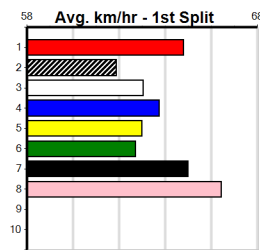

GEELONG PRINTING (275+RANK)

Distance: 460m, Race Type: Grade 5, Total Prizemoney: $1,530
1st: $1,000, 2nd: $320, 3rd: $160, 4th: $50

Watchdog Tips:

Bet:

Form Box	Wgt	Dist	Track	Date	Time	BON	Margin	1st/2nd (Time)	PIR	Checked	Comment	WR	Split 1	S/P	Grade

STAR OF VENUS (SA)[5]

BD Dog Mar-21 Sire: FERNANDO BALE Dam: VENUS AND MARS Trainer: Wade Green (Parwan)

Owner(s): J Churchman
Winning Distances: < 300m (3) 300 - 399m (2) 400 - 499m (5) 500 - 599m (2) 600 - 699m (0) > 700m (0)
Winning Weights: 32.2(1) 32.3(4) 33.0(2) 33.2(1) 33.3(1) 33.4(3)

6th (4)	33.4	461	HOB	R7	13-Jun-24	26.38	25.81	8.50L DEALER (25.81)	0				5.14	$81.00	X34
2nd (4)	33.3	461	HOB	R4	20-Jun-24	26.33	26.04	0.50L ROXY ROCKER (26.30)	0				5.12	$6.50	X23
6th (1)	33.3	461	DHO	R4	02-Jul-24	26.35	25.79	8.00L SUPREME LEADER (25.79)	0		SO C		5.08	$61.00	I
3rd (1)	32.3	450	SHP	R7	15-Jul-24	25.60	25.34	4.00L KRAKEN MISSILES (25.34)	M/223				6.66	$3.80	5
8th (3)	32.3	460	GEL	R6	19-Jul-24	26.47	25.17	13.00L SERIAL STICKER (25.56)	M/887				6.90	$27.30	5
5th (1)	32.2	350	HVL	R9	31-Jul-24	19.71	19.20	3.5L CATCH SOME RAYS (19.47)	M/2				6.64	$7.30	5
4th (4)	32.4	460	GEL	R8	06-Aug-24	26.30	25.67	9.00L DOLLAR BUCKS (25.67)	M/222				6.65	$7.00	X45
6th (4)	33.1	525	MEP	R11	14-Aug-24	31.20	29.83	9.00L LEARNED LESSON (30.57)	M/3225				5.27	$3.70	T3-5

Last 3 wins NOT included above

1st (3)	33.3	278	LCN	R3	12-Feb-24	16.01	16.01	4.50L WILANN'S WAY (16.33)	0		B		4.98	$1.90	5
1st (3)	33.4	278	LCN	R10	19-Feb-24	16.13	16.06	0.75L PACO (16.19)	0		B		5.08	$1.65	4
1st (8)	33.4	515	DLC	R3	05-Mar-24	29.93	29.86	7.00L BUCKLE UP TAHLIA (30.41)	0				5.14	$1.90	X45H

Box History

Bx	1st	2nd	3rd	4th	5th	6th	7th	8th
1	3	3			2			
2			3					
3	6		1	1				
4	1	1		3	1	3		1
5		1	1	3		1		
6		2	1					
7					2			
8	2				1	1		2

Prize Best $38931.25
Starts 25.93(8)-27/6/23
Trk/Dts 50-12-7-7
APM 7-2-0-2
6811