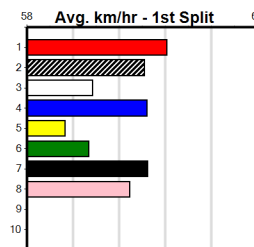

SPORTSBET GREEN TICKS (275+RANK)

Distance: 400m, Race Type: Maiden, Total Prizemoney: $1,530
1st: $1,000, 2nd: $320, 3rd: $160, 4th: $50

Watchdog Tips:

Bet:

Form Box	Wgt	Dist	Track	Date	Time	BON	Margin	1st/2nd (Time)	PIR	Checked	Comment	WR	Split 1	S/P	Grade

1

TINY BIT SPOILT [M]

BK Dog Jan-23 **Sire: KOBLENZ** **Dam: LITTLE BIT SLEEK**
Owner(s): G Sprod **Trainer: David Geall (Lara)**
Winning Distances: < 300m (0) 300 - 399m (0) 400 - 499m (0) 500 - 599m (0) 600 - 699m (0) > 700m (0)

Winning Weights:

8th (4)	31.4	400	GEL	R3	09-Aug-24	23.89	22.43	17.00 PAW LEON (22.74)	M/88				8.81	$5.50	MH
7th (4)	31.6	390	WBL	R1	15-Aug-24	23.22	21.75	15.00 RUBY'S SHOW (22.17)	Q/67				9.05	$8.70	M
3rd (1)	31.8	390	WBL	R2	20-Aug-24	22.68	22.30	2.25L FOGHORN JACK (22.54)	Q/12				8.80	$2.20	M

Last 3 wins NOT included above

Box History

Bx	1st	2nd	3rd	4th	5th	6th	7th	8th
1		1						
2								
3								
4							1	1
5								
6								
7								
8								

Prize Best $160.00
Starts 23.89(4)-9/8/24
Trk/Dts 3-0-0-1
APM 1-0-0-0
160

2

UNLEASHING [M]

WBK Dog Nov-22 **Sire: HOOKED ON SCOTCH** **Dam: NEBRASKA NELL**
Owner(s): DK Greyhounds (SYN), K Collins, D Ito **Trainer: Dylan Sharp (Lara)**
Winning Distances: < 300m (0) 300 - 399m (0) 400 - 499m (0) 500 - 599m (0) 600 - 699m (0) > 700m (0)

Winning Weights:

8th (5)	33.8	400	GEL	R2	09-Aug-24	24.06	22.43	15.00 CHEMICAL EROSION (23.02)	M/88				8.99	$18.60	MH
6th (5)	33.4	400	GEL	R2	16-Aug-24	23.66	22.20	11.00 PAW TABITHA (22.91)	M/46				8.64	$32.90	M

Last 3 wins NOT included above

Box History

Bx	1st	2nd	3rd	4th	5th	6th	7th	8th
1								
2								
3								
4								
5						1		1
6								
7								
8								

Prize Best $0.00
Starts 23.66(5)-16/8/24
Trk/Dts 2-0-0-0
APM 2-0-0-0
0

3

RUNAWAY DEAL [M]

BD Bitch Jan-22 **Sire: KIOWA MON MANNY** **Dam: I'M ROBYN BANKS**
Owner(s): K Howat **Trainer: Kenneth Howat (Plumpton)**
Winning Distances: < 300m (0) 300 - 399m (0) 400 - 499m (0) 500 - 599m (0) 600 - 699m (0) > 700m (0)

Winning Weights:

8th (2)	24.9	390	BAL	R1	21-Apr-24	24.26	22.23	22.00 WHATEVER WILLOW (22.78)	M/88				9.01	$96.60	M
8th (2)	25.1	390	BAL	R1	06-May-24	23.41	21.89	22.00 ECO BALE (21.89)	M/68		V0		8.87	$102.50	T3-M
6th (7)	25.2	400	GEL	R1	21-May-24	23.88	22.48	17.00 PURPLE SAPPHIRE (22.71)	M/45				8.78	$36.60	M
5th (2)	25.6	400	GEL	R2	04-Jun-24	23.96	22.69	5.50L SHAKA BIG CHIEF (23.60)	M/55				9.10	$27.20	M
8th (7)	25.6	390	BAL	R1	30-Jun-24	23.30	22.21	10.00 HORATIO BALE (22.62)	M/65				8.84	$38.80	T3-M
5th (7)	25.8	390	BAL	R2	22-Jul-24	23.61	22.36	12.00 MAKE THE CUT (22.82)	M/24				8.80	$60.00	T3-M
7th (3)	25.4	350	HVL	R1	02-Aug-24	20.60	19.11	9.50L I'M A TREASURE (19.94)	M/5				6.83	$160.80	T3-M
F (5)	25.7	400	GEL	R2	20-Aug-24	0.00	22.49	. ASTON LUCIANA (23.51)	Q/38		V7		8.73	$51.60	M

Last 3 wins NOT included above

Box History

Bx	1st	2nd	3rd	4th	5th	6th	7th	8th
1								
2								
3								
4								
5								
6								
7								
8								

Prize Best $0.00
Starts 23.88(7)-21/5/24
Trk/Dts 21-0-0-0
APM 6-0-0-0
0