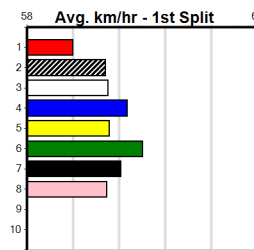

MERV JENNINGS SIGNS (275+RANK)

Distance: 400m, Race Type: Maiden, Total Prizemoney: $1,530
1st: $1,000, 2nd: $320, 3rd: $160, 4th: $50

Watchdog Tips: ☐ ☐ ☐ ☐ ☐ Bet: ☐

Form	Box	Wgt	Dist	Track	Date	Time	BON	Margin	1st/2nd (Time)	PIR	Checked	Comment	WR	Split 1	S/P	Grade

CHOPPER JUICE [M] Biks

F Dog Feb-22 Sire: CATCH THE THIEF Dam: BELLA TASH

Owner(s): G Mitchell
Winning Distances: < 300m (0) 300 - 399m (0) 400 - 499m (0) 500 - 599m (0) 600 - 699m (0) > 700m (0)

Trainer: Donna Knight (Talbot)

Winning Weights:

4th (6)	32.9	390	BAL	R1	02-Jun-24	23.44	22.08	11.00 BELFAST LILY (22.74)	S/85	. . . . .	8.89	$12.00 T3-M
7th (4)	33.1	390	WBL	R1	10-Jun-24	22.84	22.18	4.75L HARTLAND DUKE (22.52)	S/88	. . . . .	9.17	$23.80 M
7th (1)	32.8	390	BAL	R2	23-Jun-24	23.31	22.22	12.00 BARELLEN LACE (22.48)	M/87	. . . . .	9.30	$12.50 T3-M
6th (6)	33.0	390	BAL	R1	30-Jun-24	23.07	22.21	7.00L HORATIO BALE (22.62)	S/88	. . . . . SW	9.12	$24.50 T3-M
5th (1)	33.0	450	BAL	R2	14-Jul-24	26.42	25.38	6.50L CONNOR'S FLYER (25.97)	S/686	. . . . .	7.02	$27.00 T3-M
3rd (8)	33.5	450	BAL	R2	29-Jul-24	26.41	25.69	7.00L PRINCE PIERRE (25.95)	S/533	. . . . .	6.92	$10.20 M
5th (4)	33.5	460	GEL	R3	03-Aug-24	27.12	26.23	12.00 CIRCLE ROUND (26.28)	M/866	. . . . .	7.18	$20.90 M
5th (1)	33.8	450	BAL	R1	18-Aug-24	27.01	25.68	11.00 IOWA LASS (26.24)	M/677	. . . . .	6.99	$31.90 T3-M

Last 3 wins NOT included above

Box History

Bx	1st	2nd	3rd	4th	5th	6th	7th	8th
1				1	3			1
2					1			
3					1			1
4					1			2
5	1							
6				1		1		
7						1		
8	1	1				1		

Prize Best $900.00
Starts FSTD
Trk/Dts 18-0-2-1
APM 0-0-0-0
530

ASTON GEIKO [M]

BD Bitch Oct-21 Sire: ASTON DEE BEE Dam: ASTON GEISHA

Owner(s): R Borda
Winning Distances: < 300m (0) 300 - 399m (0) 400 - 499m (0) 500 - 599m (0) 600 - 699m (0) > 700m (0)

Trainer: Craig Treherne (Lara)
ENG BAL 2024-08-23

Winning Weights:

5th (1)	28.6	460	GEL	R3	28-Jun-24	26.75	25.58	7.50L PAW OCTAVIA (26.25)	Q/112	. . . . .	6.72	$11.50 MH
5th (5)	28.8	400	GEL	R1	05-Jul-24	23.64	22.48	7.50L ENTERTAINMENT (23.14)	S/75	. . . . .	8.79	$4.10 M
8th (2)	28.7	400	GEL	R1	09-Jul-24	24.05	22.77	14.00 XENA GIBLET (23.14)	S/88	. . . . . SW	9.17	$12.70 M
8th (4)	28.4	400	GEL	R1	16-Jul-24	23.52	22.53	7.00L SUMMER SPRITZ (23.06)	S/86	. . . . .	8.92	$35.30 M
5th (5)	28.1	400	GEL	R2	23-Jul-24	23.54	22.44	8.50L DUSTY ALICE (22.97)	M/45	. . . . .	8.72	$9.20 M
5th (3)	28.2	390	BAL	R1	05-Aug-24	23.21	22.44	9.50L MISS CHERRY (22.56)	S/85	. . . . .	9.06	$65.60 T3-M
7th (1)	28.3	390	SHP	R1	10-Aug-24	23.16	22.14	5.50L GUNAI DAISY (22.78)	S/87	. . . . .	9.15	$20.10 M
2nd (8)	28.4	400	MTG	R2	18-Aug-24	23.62	23.05	7.00L ASTON TYPHOON (23.14)		. . . . .	11.17	$10.00 M

Last 3 wins NOT included above

Box History

Bx	1st	2nd	3rd	4th	5th	6th	7th	8th
1					1			1
2								1
3					1			
4					1			1
5					2			
6								
7								
8	1							

Prize Best $280.00
Starts 23.47(4)-14/6/24
Trk/Dts 9-0-1-0
APM 5-0-0-0
280