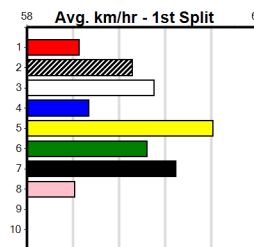

NP ELECTRICAL (275+RANK)

Distance: 460m, Race Type: Mixed 6/7, Total Prizemoney: $1,530
1st: $1,000, 2nd: $320, 3rd: $160, 4th: $50

Watchdog Tips:

Bet:

Form Box	Wgt	Dist	Track	Date	Time	BON	Margin	1st/2nd (Time)	PIR	Checked	Comment	WR	Split 1	S/P	Grade

1

WINDY BISCUIT [6]

BK Bitch **Oct-20** Sire: **MEPUNGA CRUZER** Dam: **LULUMON** Trainer: **Christopher Cassar (Melton Sout)**

Owner(s): **C Cassar**
Winning Distances: < 300m (0) 300 - 399m (2) 400 - 499m (0) 500 - 599m (0) 600 - 699m (0) > 700m (0)
Winning Weights: **28.7(1) 30.2(1)**

5th (2)	30.3	460	GEL	R5	23-Apr-24	26.31	25.73	8.50L REV QUERIDA (25.73)	S/665	.	.	.	6.85	$51.90	X67
6th (1)	30.2	450	BAL	R9	29-Apr-24	26.33	25.50	10.00 ZORBAS BALE (25.65)	M/577	.	.	.	6.77	$31.10	T3-RW
3rd (2)	29.4	450	BAL	R5	12-May-24	25.97	25.50	5.00L DARRA TOPAZ (25.62)	S/755	.	.	.	7.04	$71.10	T3-RW
2nd (8)	29.3	450	BAL	R7	19-May-24	26.20	25.88	1.5L AYIA THE SLAYER (26.10)	S/742	.	.	.	6.97	$10.10	T3-6
8th (6)	29.5	350	HVL	R5	24-May-24	20.62	19.42	11.00 CALM THE STORM (19.87)	S/8	.	.	.	6.93	$11.90	T3-RW
5th (1)	30.0	460	GEL	R5	04-Jun-24	26.76	26.09	9.00L ABLETT FLYER (26.14)	M/564	.	.	.	6.90	$19.20	X67
2nd (6)	29.1	460	GEL	R6	13-Aug-24	26.48	26.08	1.00L PAW LARRY (26.41)	M/442	.	.	.	6.76	$84.70	6G
5th (7)	29.7	450	BAL	R4	18-Aug-24	26.23	25.68	5.50L DEPUTY FRED (25.86)	M/566	.	.	W	6.81	$22.30	T3-6

Last 3 wins NOT included above

1st (8)	28.7	350	HVL	R2	25-Sep-22	19.81	18.98	1.00L GOLDEN STATE (19.87)	M/1	.	.	.	6.71	$4.20	M
1st (8)	30.2	385	SHP	R4	16-Mar-23	22.05	21.88	2.25L MARKET MATE (22.20)	S/22	.	.	SW	8.33	$4.00	X67

Box History

Bx	1st	2nd	3rd	4th	5th	6th	7th	8th
1			3	1	2		1	
2		4	2		2	1		
3		1			1	2	1	
4		2	4	2				2
5		1			1	3	2	
6		1	2	2	1		1	1
7			1		3			1
8	2	2		1	1			

Prize Best Starts Trk/Dts APM

$10180.00
26.31(2)-23/4/24
61-2-11-12
9-0-1-0
853

2

REDEEM HER [7]

WRBD Bitch **Apr-22** Sire: **MY REDEEMER** Dam: **BELLE'S ON BOOST** Trainer: **Danielle Smith (Lara)**

Owner(s): **Smith Racing (SYN), D Smith, J Smith**
Winning Distances: < 300m (0) 300 - 399m (0) 400 - 499m (1) 500 - 599m (0) 600 - 699m (0) > 700m (0)
Winning Weights: **28.6(1)**

5th (7)	28.3	460	WGL	R3	30-Mar-24	26.57	25.97	7.00L ENGELKE ROAD (26.09)	M/355	.	.	.	6.70	$6.40	M
4th (1)	28.4	410	HOR	R2	12-Apr-24	24.23	23.58	4.50L MIGHTY MONARCH (23.93)	M/55	.	.	.	10.97	$1.60	M
7th (5)	28.5	460	GEL	R3	23-Apr-24	26.70	25.73	8.00L FALLON BALE (26.14)	M/887	.	.	.	7.09	$21.40	M
4th (7)	28.8	450	BAL	R2	14-Jul-24	26.40	25.38	6.50L CONNOR'S FLYER (25.97)	M/344	.	.	.	6.90	$4.00	T3-M
2nd (7)	29.0	460	GEL	R4	23-Jul-24	26.29	25.95	2.00L SPICY ASSASSIN (26.16)	M/222	.	.	.	6.74	$4.80	M
1st (4)	28.6	450	SHP	R1	01-Aug-24	25.79	25.43	2.25L ULTIMATE ROCKET (25.94)	M/222	.	.	.	6.75	$4.20	T3-M
6th (7)	28.3	460	GEL	R7	09-Aug-24	26.78	25.81	12.00 MERL'S LAD (25.97)	Q/367	.	.	.	6.72	$25.20	RW
8th (2)	28.1	500	BEN	R5	16-Aug-24	29.18	28.00	12.00 BLACK THUMB (28.38)	M/788	.	.	.	7.03	$14.50	X67

Last 3 wins NOT included above

Box History

Bx	1st	2nd	3rd	4th	5th	6th	7th	8th
1			1	2				
2								1
3								1
4	1			1	1			
5								1
6				1				1
7		1		1	1	2		
8			1					

Prize Best Starts Trk/Dts APM

$2645.00
26.28(4)-5/2/24
17-1-1-2
5-0-1-0
2152