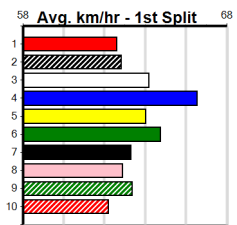

5

11:54AM

(VIC time)

Watchdog Tips: **0** **0** **0** **0** Bet: **0**