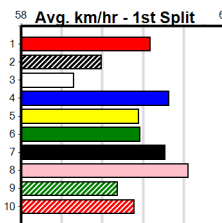

Shepparton

BYERS ELECTRICAL (300+ RANK)

Distance: 390m, Race Type: Grade 7, Total Prizemoney: \$1,530
1st: \$1,000, 2nd: \$320, 3rd: \$160, 4th: \$50

3

11:19AM

(VIC time)

Watchdog Tips: **0 0 0 0** Bet: .

Form	Box	Weight	Dist	Track	Date	Time	BON	Margin	1st/2nd (Time)	PIR	Checked	Comment	W/R	Split 1	S/P	Grade				
1 KRAKEN CHANCE [7]																				
BK	D				Jul-21	BERNARDO		KRAKEN ROSE									Winning Boxes			
Trainer: Helen Eyles (Murchison)																				
5th	(6)	32.8	450	WBL	R5	01-Apr-24	26.45	25.10	9.00	CLOUDY WREN (25.83)	S/555	.	.	6.98	\$1.50	7				
2nd	(1)	32.6	410	HOR	R10	09-Apr-24	23.60	23.26	2.00	LWALTER WALRUS (23.47)	M/22	.	.	10.53	\$6.40	X67				
F	(8)	32.7	410	HOR	R9	12-Apr-24	0.00	23.58	.	MUSIC LESSON (23.95)	S/78	.	V60	10.71	\$3.00	X67				
7th	(7)	32.8	425	BEN	R9	31-Jul-24	25.11	24.14	12.00	LJARMON (24.31)	S/888	.	.	6.91	\$6.90	7				
Owner(s): EYLES (SYN), K Eyles, H Eyles, D Eyles																				
Prize Best Starts Trk/Dst APM: \$4,210.00 FSTD 19-1-3-3 0-0-0-0 \$993																				
2 ASTON AMISHA [7]																				
BK	B				Jul-22	ASTON RUPEE		ASTON PEREGRINE									Winning Boxes			
Trainer: Mark McClelland (Lovely Banks)																				
3rd	(8)	30.9	390	SHP	R1	27-May-24	22.41	21.84	3.25	FINANCIAL NEWS (22.20)	M/22	.	.	8.66	\$1.60	M				
7th	(2)	30.6	390	BAL	R1	12-Jun-24	23.32	22.07	13.00	FLYING PETAL (22.48)	M/67	.	.	8.76	\$1.80	M				
1st	(7)	30.2	390	BAL	R2	18-Aug-24	22.49	22.21	6.50	LIVORY NARWHAL (22.92)	M/11	.	SW	8.46	\$1.80	T3-M				
7th	(6)	30.3	390	BAL	R11	23-Aug-24	23.21	22.19	13.00	LALL TALKER (22.32)	M/46	.	.	8.66	\$8.30	7				
Owner(s): R Borda																				
Prize Best Starts Trk/Dst APM: \$1,260.00 22.41 4-1-0-1 1-0-0-1 \$1156																				
3 CHICKEN BURGER [7]																				
BD	D				Feb-22	ZAMBORA BROCKIE		SHE'S A BLAZIN'									Winning Boxes			
Trainer: Daniel McKay (Tooleen)																				
4th	(4)	34.7	350	TRA	R2	15-Jul-24	20.78	20.27	7.50	BANK ROBBER (20.27)	M/44	.	V3	7.00	\$4.50	T3-7				
3rd	(1)	34.4	435	SLE	R2	21-Jul-24	25.05	24.29	6.50	EXTREME AVENGER (24.62)	M/344	.	.	5.35	\$3.80	X67H				
2nd	(3)	34.7	435	SLE	R4	28-Jul-24	25.19	24.46	4.25	RED ED (24.90)	Q/222	.	.	5.37	\$14.50	X67F				
8th	(3)	35.0	390	SHP	R9	08-Aug-24	23.17	22.32	11.00	COLLINDA PEARL (22.42)	M/88	.	.	9.10	\$3.00	T3-7				
Owner(s): D McKay																				
Prize Best Starts Trk/Dst APM: \$4,405.00 23.17 8-1-1-1 1-0-0-1 \$3297																				
4 IMPRESS JOE (NSW)[7]																				
F	D				May-22	FERNANDO BALE		SHE'S SALACIOUS									Winning Boxes			
Trainer: Michael Chilcott (Heathcote)																				
6th	(8)	26.9	340	TAM	R3	15-Jun-24	21.35	19.97	6.50	BLISTERED FOSSIL (20.90)	.	.	.	\$2.20		M				
1st	(5)	26.6	402	TAM	R1	22-Jun-24	24.17	23.17	6.50	VOGUE ELIXIR (24.61)	.	.	.	\$2.40		M				
3rd	(4)	27.4	390	SHP	R9	15-Aug-24	22.87	22.36	6.00	KRAKEN HUGGIE (22.47)	M/42	.	.	8.62	\$10.80	7				
7th	(7)	27.2	400	WGL	R10	22-Aug-24	23.51	22.55	7.50	KETCHIKAN KID (23.00)	M/56	.	.	8.55	\$43.10	7				
Owner(s): M Pitman																				
Prize Best Starts Trk/Dst APM: \$690.00 22.87 5-1-0-1 1-0-0-1 \$478																				
5 BACK RUBY [7]																				
BK	B				Aug-21	BARCIA BALE		GOOD GIRL SANDY									Winning Boxes			
Trainer: Aroha Hemingway (Rochester)																				
2nd	(8)	26.2	300	MBS	R8	23-Jul-24	16.96	16.42	2.25	TAILORED MCLAREN (16.80)	.	.	.	4.55	\$26.00	6				
7th	(4)	26.5	390	SHP	R2	10-Aug-24	23.06	22.14	11.00	ZAMBADA ICON (22.33)	M/47	.	.	8.82	\$18.10	7				
8th	(8)	26.0	410	HOR	R4	17-Aug-24	24.79	23.09	16.00	MORAINIE MILEY (23.73)	M/88	.	V0	11.01	\$21.00	7				
8th	(1)	25.7	390	WBL	R3	26-Aug-24	23.46	22.46	12.00	FLAX MILL (22.62)	M/88	.	.	9.14	\$16.70	7				
Owner(s): D Petersen																				
Prize Best Starts Trk/Dst APM: \$3,705.00 22.68 42-1-6-6 4-0-0-1 \$1070																				
6 DONATELLO ZEAL [7]																				
BK	D				Jun-22	SUPERIOR PANAMA		ZEAL SENSATION									Winning Boxes			
Trainer: Mathew Tabb (Lara)																				
2nd	(6)	30.8	350	HVL	R10	02-Aug-24	19.79	19.11	2.75	LBROADY BOB (19.60)	M/5	.	.	6.80	\$19.60	T3-7				
3rd	(4)	30.6	350	HVL	R9	09-Aug-24	19.77	19.57	2.00	LMR. GROOVE (19.64)	M/4	.	.	6.69	\$10.90	T3-7				
2nd	(5)	30.6	350	HVL	R3	16-Aug-24	19.83	19.37	7.00	LPIA BELLA (19.37)	S/5	.	.	6.78	\$17.50	T3-7				
4th	(1)	30.2	350	HVL	R7	23-Aug-24	19.80	19.28	2.25	LPAW JULIA (19.64)	M/8	.	.	6.76	\$8.70	T3-7				
Owner(s): Real zeal (SYN), M Tabb, S Tabb																				
Prize Best Starts Trk/Dst APM: \$2,590.00 FSH 16-1-3-3 0-0-0-0 \$2010																				
7 BONE SHAKER [7]																				
BE	D				Mar-22	FERNANDO BALE		PRINCESS KIWI									Winning Boxes			
Trainer: Jye Formosa (Heathcote)																				
2nd	(4)	30.8	390	SHP	R1	29-Jul-24	22.40	22.01	2.50	LDRAINTREE PEDRO (22.23)	M/22	.	.	8.47	\$7.70	X67				
2nd	(7)	30.5	390	SHP	R3	05-Aug-24	22.22	22.08	0.05	LAUSSIE ZAC (22.21)	M/22	.	.	8.49	\$9.80	X67				
8th	(4)	30.7	390	SHP	R9	12-Aug-24	23.15	22.05	13.00	LBEGGIN' (22.27)	M/58	.	.	8.74	\$3.70	X67				
6th	(8)	31.1	390	SHP	R3	19-Aug-24	23.21	21.94	18.00	LKRAKEN WHISKY (21.98)	M/57	.	.	8.81	\$10.20	X67				
Owner(s): M Palmer																				
Prize Best Starts Trk/Dst APM: \$7,730.00 22.22 21-1-10-2 19-1-10-2 \$4796																				
8 GRANNIE MAY [7]																				
BK	B				Mar-22	ASTON DEE BEE		WHITE AMBUSH									Winning Boxes			
Trainer: Wayne Hooke (Huntly)																				
8th	(3)	29.0	390	SHP	R3	16-May-24	23.25	22.11	17.00	LASTON GARRATT (22.13)	M/88	.	V0	9.43	\$2.20	7				
7th	(3)	29.3	390	SHP	R1	29-Jul-24	23.17	22.01	14.00	LDRAINTREE PEDRO (22.23)	M/46	.	.	8.58	\$5.70	X67				
7th	(6)	28.9	410	HOR	R2	06-Aug-24	24.41	23.13	7.00	LPAW BRADLEY (23.94)	S/66	.	.	10.88	\$11.20	7				
2nd	(7)	29.1	390	SHP	R9	22-Aug-24	22.53	22.33	0.25	LONE KNEE NONI (22.52)	Q/12	.	.	8.49	\$1.80	T3-7				
Owner(s): J Hooke																				
Prize Best Starts Trk/Dst APM: \$2,300.00 22.06 7-1-1-1 4-1-1-0 \$1508																				
9 SHE'S NAUTICAL [7] Res.																				
BK	B				Apr-22	SHIMA SHINE		SCOTTISH PRIDE									Winning Boxes			
Trainer: Jye Formosa (Heathcote)																				
8th	(6)	29.7	425	BEN	R2	08-May-24	25.43	23.97	13.00	LPERFECT ACE (24.53)	M/568	.	V0	6.77	\$15.50	T3-7				
4th	(7)	29.2	390	SHP	R9	23-May-24	22.68	22.21	6.00	LZIPPING LIZZO (22.26)	S/74	.	W	8.95	\$31.90	T3-7				
2nd	(7)	29.8	390	SHP	R9	20-Jun-24	22.62	22.20	1.00	LASTON QUARTZ (22.57)	M/22	.	.	8.72	\$7.10	7				
7th	(6)	30.0	390	SHP	R9	22-Aug-24	23.05	22.33	8.00	LONE KNEE NONI (22.52)	M/56	.	.	8.74	\$19.80	T3-7				
Owner(s): M Perry																				
Prize Best Starts Trk/Dst APM: \$2,580.00 22.62 18-1-1-3 11-1-1-0 \$1096																				
10 AMERICAN BOY [7] Res.																				
BK	D				Apr-22	FERNANDO BALE		MY AMERICAN GIRL									Winning Boxes			
Trainer: Aroha Hemingway (Rochester)																				
4th	(4)	32.9	300	MBS	R9	23-Jul-24	16.93	16.42	2.50	BEAST BEST (16.74)	.	.	.	4.57	\$15.00	6				
7th	(5)	32.7	395	MBR	R6	26-Jul-24	23.15	22.25	6.00	SHORT NOTICE (22.73)	.	.	.	5.35	\$13.00	6				
7th	(1)	32.0	425	BEN	R2	09-Aug-24	24.93	23.88	11.00	LXENI BALE (24.18)	M/655	.	.	6.86	\$22.80	RW				
8th	(5)	32.1	400	MTG	R4	22-Aug-24	24.42	23.23	9.50	SILVER STREAK (23.75)	.	.	.	11.48	\$4.60	RW				
Owner(s): D Petersen																				
Prize Best Starts Trk/Dst APM: \$1,430.00 23.03 11-1-1-1 1-0-0-0 \$888																				