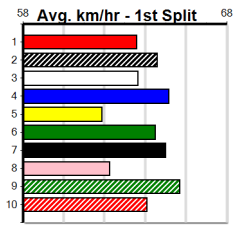

TOP CAT VIDEO (300+ RANK)

Distance: 390m, Race Type: Grade 5, Total Prizemoney: $1,530
1st: $1,000, 2nd: $320, 3rd: $160, 4th: $50

Watchdog Tips: 0 0 0 0 Bet:

Main table containing race details for 10 races (HOT CROSS, SPANISH BULLET, BRAVADO, KINTSUGI, HALEIGH VELLA, TOP PRAIRIE, TASMAN HOPE, REDEMPTION ROCK, ESPECIAL BLONDE, AYIA THE SLAYER). Each race entry includes horse name, trainer, jockey, and performance data.