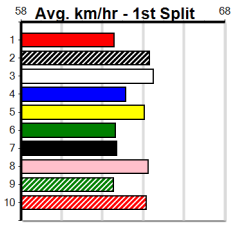

7

12:30PM

(VIC time)

Watchdog Tips:

0 0 0 0

Bet: