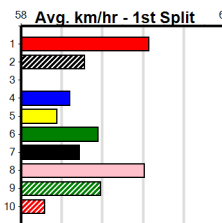

SPORTSBET GREEN TICKS (300+ RANK)

Distance: 390m, Race Type: Maiden, Total Prizemoney: $1,530
1st: $1,000, 2nd: $320, 3rd: $160, 4th: $50

1
10:44AM
(VIC time)

Watchdog Tips: **0** **0** **0** **0** **Bet:** .