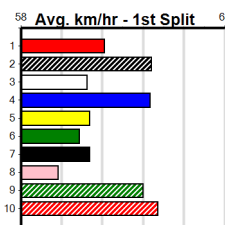

Watchdog Tips: 0 0 0 0 Bet:

Main table containing race details for 9 races (ARGYLE MAGGIE, DEMONESS, MR. FERGUSON, ARTS INFERNO, PIPELINE ICON, TESSA ORCHID, WANDANA LAD, DEMON KYSAIAH, HIGH ON LIFE, MISS IMMY LEE). Each race entry includes horse name, trainer, owner, race details, and a 'Winning Boxes' table.

Shepparton

9

1:09PM

(VIC time)

SHEPP CITY FENCING (300+ RANK)

Distance: 390m, Race Type: Grade 7, Total Prizemoney: \$1,530

1st: \$1,000, 2nd: \$320, 3rd: \$160, 4th: \$50

Watchdog Tips: