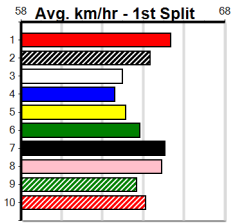

GPP LASER3300 (300+ RANK)

Distance: 450m, Race Type: Grade 5, Total Prizemoney: $1,530
1st: $1,000, 2nd: $320, 3rd: $160, 4th: $50

Watchdog Tips: 0 0 0 0 Bet:

Main table containing race details for 9 races (ARGYLE MAGGIE, DEMONESS, MR. FERGUSON, ARTS INFERNO, PIPELINE ICON, TESSA ORCHID, WANDANA LAD, DEMON KYSAIAH, HIGH ON LIFE, MISS IMMY LEE). Each race entry includes horse name, trainer, owner, race details, and a 'Winning Boxes' table.