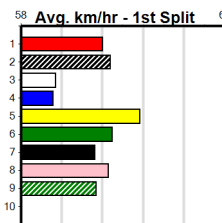

Shepparton

ELITE COLLARS & LEADS (300+ RANK)

Distance: 450m, Race Type: Maiden, Total Prizemoney: \$1,530
1st: \$1,000, 2nd: \$320, 3rd: \$160, 4th: \$50

2

11:00AM

(VIC time)

Watchdog Tips: **0 0 0 0** Bet: **0**