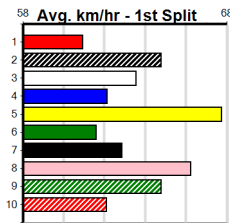

THANK YOU SARAH (300+ RANK)

Distance: 390m, Race Type: Grade 5, Total Prizemoney: $1,530
1st: $1,000, 2nd: $320, 3rd: $160, 4th: $50

12

2:19PM

(VIC time)

Watchdog Tips: 0 0 0 0 Bet: .