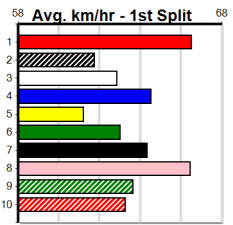

Shepparton

CKH PAINTING (300+ RANK)

Distance: 450m, Race Type: Grade 5, Total Prizemoney: $1,530
1st: $1,000, 2nd: $320, 3rd: $160, 4th: $50

6

12:10PM

(VIC time)

Watchdog Tips: **0 0 0 0** Bet: .