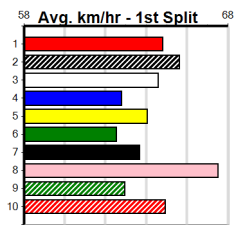

SPORTSBET GO THE BLUE DOG (300+ R

11

1:52PM

(VIC time)

Distance: 390m, Race Type: Grade 5, Total Prizemoney: $1,530
1st: $1,000, 2nd: $320, 3rd: $160, 4th: $50

Watchdog Tips:

0 0 0 0

Bet:

Main table containing race details for 9 races (1-9). Each race entry includes horse name, trainer, jockey, odds, and performance data. Includes sub-tables for 'Winning Boxes' and 'Prize Best Starts' for each race.