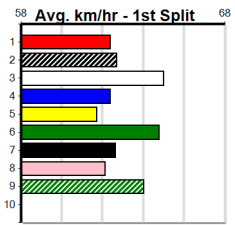

Shepparton

REJUVENATE @ STUD (300+ RANK)

Distance: 390m, Race Type: Grade 6, Total Prizemoney: \$1,530
1st: \$1,000, 2nd: \$320, 3rd: \$160, 4th: \$50

10

1:24PM

(VIC time)

Watchdog Tips:

0 0 0 0