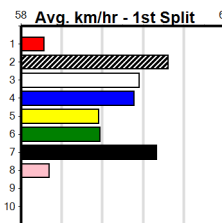

Healesville

GREYHOUND ADOPTION PROGRAM

Distance: 350m, Race Type: Tier 3 - Maiden, Total Prizemoney: $1,530

1st: $1,000, 2nd: $320, 3rd: $160, 4th: $50

2

11:05AM

(VIC time)

Watchdog Tips:

0

0

0

0

Bet:

Form	Box	Weight	Dist	Track	Date	Time	BON	Margin	1st/2nd (Time)	PIR	Checked	Comment	W/R	Split 1	S/P	Grade

1 HURRICANE ELSIE [M]																					
BK		B					Apr-22 ZACK MONELLI			JOSIE'S ENTITY					Winning Boxes						
		Trainer: Joseph Sultana (Trafalgar East)																<table border="1"> <tr><td>1</td><td>2</td><td>3</td><td>4</td><td>5</td><td>6</td><td>7</td><td>8</td></tr> <tr><td colspan="4">Prize Best</td><td colspan="4">$0.00</td></tr> <tr><td colspan="4">Starts</td><td colspan="4">FSTD</td></tr> <tr><td colspan="4">Trk/Dst</td><td colspan="4">8-0-0-0</td></tr> <tr><td colspan="4">APM</td><td colspan="4">0-0-0-0</td></tr> <tr><td colspan="4"></td><td colspan="4">$0</td></tr> </table>			
7th	(5)	25.1	350	TRA	R1	08-Jul-24	20.66	19.86	6.00LVIC ROSE (20.25)		M/66	.	.	7.14	$25.00	M					
6th	(3)	25.4	350	TRA	R1	15-Jul-24	20.98	20.27	4.00LWHISKEY SPLASH (20.72)		M/76	.	.	7.21	$77.20	T3-M					
6th	(3)	25.4	400	WGL	R1	18-Jul-24	23.91	22.88	6.50LCOLLINDA POPS (23.48)		M/86	.	.	8.96	$89.20	M					
7th	(8)	25.8	435	SLE	R2	24-Jul-24	25.91	24.44	13.00LMR. GROOVE (25.02)		M/877	.	.	5.58	$61.70	M					
Owner(s): J Sultana																					

2 HARD TAG [M]																					
F		D					Aug-22 SH AVATAR			ROCKIN' ROSIE					Winning Boxes						
		Trainer: Grant Masterson (Tyabb)																<table border="1"> <tr><td>1</td><td>2</td><td>3</td><td>4</td><td>5</td><td>6</td><td>7</td><td>8</td></tr> <tr><td colspan="4">Prize Best</td><td colspan="4">$75.00</td></tr> <tr><td colspan="4">Starts</td><td colspan="4">NBT</td></tr> <tr><td colspan="4">Trk/Dst</td><td colspan="4">3-0-0-0</td></tr> <tr><td colspan="4">APM</td><td colspan="4">3-0-0-0</td></tr> <tr><td colspan="4"></td><td colspan="4">$60</td></tr> </table>			
4th	(7)	30.7	350	HVL	R1	16-Jun-24	20.34	19.07	7.50LHEYFIELD HONEY (19.84)		M/4	.	.	6.90	$26.70	MH					
8th	(4)	30.8	350	HVL	R1	23-Jun-24	20.42	19.02	14.00LSACRED SWORD (19.50)		M/8	.	V0	6.92	$51.00	MF					
8th	(5)	30.3	350	HVL	R2	23-Jul-24	20.46	19.36	7.00LCOMO PRINCE (19.97)		M/4	.	SW	W	6.82	$13.90	T3-M				
Owner(s): G Masterson																					

3 BE KIND (TAS)[M]																					
WF		D					Sep-21 JAMELLA JET			JALLA MISS					Winning Boxes						
		Trainer: Vivienne Arnett-dunlop (Seymour)																<table border="1"> <tr><td>1</td><td>2</td><td>3</td><td>4</td><td>5</td><td>6</td><td>7</td><td>8</td></tr> <tr><td colspan="4">Prize Best</td><td colspan="4">$325.00</td></tr> <tr><td colspan="4">Starts</td><td colspan="4">NBT</td></tr> <tr><td colspan="4">Trk/Dst</td><td colspan="4">11-0-0-1</td></tr> <tr><td colspan="4">APM</td><td colspan="4">2-0-0-0</td></tr> <tr><td colspan="4"></td><td colspan="4">$7</td></tr> </table>			
5th	(6)	31.8	390	SHP	R1	05-Apr-24	23.10	21.82	15.00LURIAH BALE (22.08)		S/55	.	.	8.83	$30.10	M					
5th	(8)	32.0	425	BEN	R1	28-Jun-24	25.30	23.73	9.50LBOROUGH MAN (24.64)		M/655	.	.	7.00	$24.60	M					
6th	(6)	32.0	350	HVL	R2	14-Jul-24	20.17	19.35	8.00LMAJOR FRANKY (19.61)		M/3	.	.	6.73	$106.70	M					
5th	(3)	32.1	350	HVL	R2	23-Jul-24	20.12	19.36	2.25LCOMO PRINCE (19.97)		M/2	.	.	6.77	$18.20	T3-M					
Owner(s): V Arnett-dunlop																					

4 GENERAL SHADOW [M]																					
BD		D					Aug-22 SH AVATAR			ROCKIN' ROSIE					Winning Boxes						
		Trainer: Grant Masterson (Tyabb)																<table border="1"> <tr><td>1</td><td>2</td><td>3</td><td>4</td><td>5</td><td>6</td><td>7</td><td>8</td></tr> <tr><td colspan="4">Prize Best</td><td colspan="4">$815.00</td></tr> <tr><td colspan="4">Starts</td><td colspan="4">NBT</td></tr> <tr><td colspan="4">Trk/Dst</td><td colspan="4">8-0-1-0</td></tr> <tr><td colspan="4">APM</td><td colspan="4">1-0-0-0</td></tr> <tr><td colspan="4"></td><td colspan="4">$652</td></tr> </table>			
7th	(3)	30.7	350	HVL	R2	16-Jun-24	20.19	19.07	9.50LBUNDY PARADISE (19.55)		M/6	.	.	6.88	$54.10	MH					
8th	(7)	30.2	460	WGL	R1	04-Jul-24	27.56	26.13	20.00LFLYING PROUD (26.17)		Q/367	.	.	6.78	$27.60	M					
5th	(8)	29.9	395	TRA	R2	10-Jul-24	23.24	22.23	4.50LJUDGE JEBRYNAH (22.94)		M/4555	.	.	3.90	$8.80	M					
6th	(7)	29.9	595	SAP	R4	22-Jul-24	35.73	34.51	7.00LCHARLI MARLEY (35.25)		M/3455	.	.	9.55	$9.90	RW					
Owner(s): MASTER MILKY (SYN), G Masterson, T Faul																					

5 TEAM FARRIER [M]																					
DKBD		D					Dec-21 HARD STYLE RICO			AYIA SOPHIA					Winning Boxes						
		Trainer: Jeff Gorgioski (Stanhope)																<table border="1"> <tr><td>1</td><td>2</td><td>3</td><td>4</td><td>5</td><td>6</td><td>7</td><td>8</td></tr> <tr><td colspan="4">Prize Best</td><td colspan="4">$1,320.00</td></tr> <tr><td colspan="4">Starts</td><td colspan="4">NBT</td></tr> <tr><td colspan="4">Trk/Dst</td><td colspan="4">6-0-3-1</td></tr> <tr><td colspan="4">APM</td><td colspan="4">1-0-1-0</td></tr> <tr><td colspan="4"></td><td colspan="4">$1016</td></tr> </table>			
2nd	(8)	35.1	425	BEN	R1	08-Jun-24	24.79	24.27	3.25LBRIAN'S WORLD (24.58)		M/542	.	.	6.89	$1.90	M					
3rd	(7)	35.3	390	SHP	R1	13-Jun-24	22.87	22.17	10.00LBIG BOY CABANG (22.17)		M/63	.	.	9.00	$3.80	T3-M					
5th	(4)	35.6	425	BEN	R1	19-Jun-24	25.06	24.13	10.00LKRAKEN TILLY (24.38)		M/676	.	.	6.87	$2.30	T3-M					
2nd	(7)	34.5	350	HVL	R2	23-Jul-24	20.03	19.36	0.75LCOMO PRINCE (19.97)		M/6	.	.	6.83	$2.50	T3-M					
Owner(s): C Gorgioski