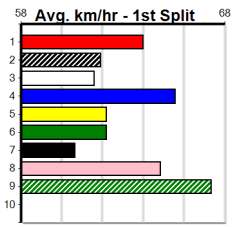

PITSTOP MOWER REPAIRS

Distance: 350m, Race Type: Tier 3 - Grade 6, Total Prizemoney: $1,530
1st: $1,000, 2nd: $320, 3rd: $160, 4th: $50

10

1:23PM
(VIC time)

Watchdog Tips: 0 0 0 0 **Bet:** .

Form Box Weight Dist Track Date Time BON Margin 1st/2nd (Time) PIR Checked Comment W/R Split 1 S/P Grade

1 MAGIC MOON BEAM [6]
WBK D Jun-21 FERNANDO BALE **MAGIC MOON DUST**

Trainer: Cynthia O'brien (Broadford)

8th (6)	31.4	450	SHP	R5	16-May-24	26.76	25.42	15.00	LCANYA DREAM (25.72)	M/888	.	.	.	7.31	$33.90	X67				
7th (2)	31.3	350	HVL	R4	21-Jun-24	20.06	19.54	6.00	LASTON MONARCHY (19.67)	M/7	.	.	.	6.89	$41.70	T3-RW				
3rd (4)	31.4	450	SHP	R7	29-Jun-24	26.79	26.14	7.00	WINCKIE BALE (26.34)	Q/275	.	.	.	6.82	$28.60	T3-6				
8th (3)	31.2	450	SHP	R10	04-Jul-24	26.79	25.50	18.00	LIRON TYSON (25.56)	M/888	.	.	.	6.97	$74.60	T3-RW				

Owner(s): C O'brien

Winning Boxes

1	2	3	4	5	6	7	8
				1			
Prize Best	$4,850.00						
Starts	19.91						
Trk/Dst	32-2-3-5						
APM	6-1-0-1						
	$1323						

2 JEROME [6]
BD D Jan-21 FERNANDO BALE **SENSORY**

Trainer: Peter Frost (Heathcote)

4th (4)	34.0	390	SHP	R4	04-Jul-24	22.86	22.18	5.50	HELLO LUNA (22.51)	M/65	.	.	.	8.86	$26.30	T3-6				
5th (3)	33.6	390	SHP	R9	11-Jul-24	23.60	22.09	16.00	LGOOLD GIZMO (22.50)	M/57	.	.	.	9.07	$7.20	T3-6				
2nd (5)	33.3	350	HVL	R7	18-Jul-24	19.87	19.56	1.5L	RIGHT SIDE UP (19.78)	M/5	.	.	.	6.79	$45.30	T3-6				
2nd (3)	33.8	350	HVL	R4	23-Jul-24	19.77	19.36	2.00	WHATEVER HE SAID (19.64)	M/3	.	.	.	6.73	$3.00	T3-RW				

Owner(s): SEE THE DREAM (SYN), S Buccilli, B Buccilli

Winning Boxes

1	2	3	4	5	6	7	8
				1			
Prize Best	$6,815.00						
Starts	NBT						
Trk/Dst	35-2-9-3						
APM	2-0-2-0						
	$1278						

3 REGAL PHONIC [6]
BK B Jun-21 ASTON DEE BEE **ACOUSTIC LEE**

Trainer: Shara Quinlan (Rushworth)

3rd (3)	27.9	300	HVL	R2	05-Jul-24	17.51	16.98	4.50	FLYING BESSIE (17.20)	M/7	.	.	.	4.20	$9.60	T3-M				
1st (4)	28.1	300	HVL	R1	10-Jul-24	17.22	16.99	3.75	LDAWN OF DELTA (17.47)	M/4	.	.	.	4.08	$16.30	T3-M				
1st (7)	28.3	350	HVL	R5	18-Jul-24	19.85	19.56	1.5L	STURGIS (19.94)	M/5	.	.	.	6.76	$31.80	T3-7				
6th (6)	28.6	350	HVL	R4	23-Jul-24	20.01	19.36	5.50	WHATEVER HE SAID (19.64)	M/7	.	.	.	6.86	$5.90	T3-RW				

Owner(s): P Quinlan

Winning Boxes

1	2	3	4	5	6	7	8
				1			
Prize Best	$3,010.00						
Starts	19.85						
Trk/Dst	20-2-0-6						
APM	2-1-0-0						
	$2660						

4 WILD VENUS [6]
BK B May-22 ASTON DEE BEE **INVICTUS REIGN**

Trainer: David Bourke (The Basin)

7th (5)	28.7	350	HVL	R3	23-Jun-24	20.21	19.02	12.00	LIM WHAT'S NEXT (19.38)	M/6	.	V7	.	6.84	$5.50	X67				
4th (1)	28.4	460	WGL	R9	04-Jul-24	26.86	26.13	4.75	LIT'S A HOUDINI (26.54)	S/434	.	.	.	6.89	$1.90	7				
1st (1)	28.7	350	HVL	R5	19-Jul-24	19.56	18.99	0.75	LANOKE (19.60)	M/2	.	.	.	6.64	$3.30	X67				
1st (1)	28.9	350	HVL	R5	26-Jul-24	19.57	19.57	0.75	LMY BOY TED (19.62)	S/6	.	V3	.	6.80	$1.50	T3-RW				

Owner(s): BILVIS (SYN), A Gwynne, D Bourke

Winning Boxes

1	2	3	4	5	6	7	8
2			1				
Prize Best	$4,980.00						
Starts	19.56						
Trk/Dst	10-3-0-1						
APM	5-2-0-1						
	$3248