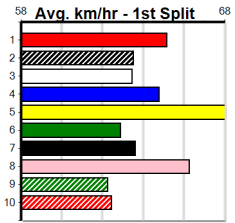

Healesville

MONTROSE IGA LIQUOR

Distance: 350m, Race Type: Grade 5 T3, Total Prizemoney: $1,530
1st: $1,000, 2nd: $320, 3rd: $160, 4th: $50

7

12:27PM
(VIC time)

Watchdog Tips: **0 0 0 0** Bet: **0**