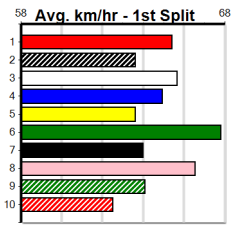

DOWNLOAD THE WATCHDOG APP

Distance: 300m, Race Type: Grade 5 T3, Total Prizemoney: $1,530
1st: $1,000, 2nd: $320, 3rd: $160, 4th: $50

5

11:55AM

(VIC time)

Watchdog Tips:

0 0 0 0

Bet: