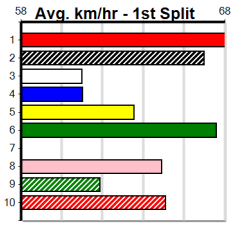

THANK YOU ALAN

12
2:02PM
(VIC time)

Distance: 300m, Race Type: Grade 5 T3, Total Prizemoney: $1,530
1st: $1,000, 2nd: $320, 3rd: $160, 4th: $50

Watchdog Tips: 0 0 0 0 Bet:

Main table containing race details for 10 different races (MR. DAZZLING, MIGHTY INNINGS, BIG DEB OSTI, BLACK PRESTIGE, JANIE CABANG, PERFECT REVENGE, SPEEDY PAM, BEWARE BOB, REDEMPTION ROCK, MAGIC MOON CHILD). Each race entry includes participant names, trainer information, race results (position, weight, distance, track, date, time, BON, Margin, 1st/2nd Time), PIR, Checked, Comment, W/R, Split 1, S/P, Grade, and a 'Winning Boxes' section with prize details.