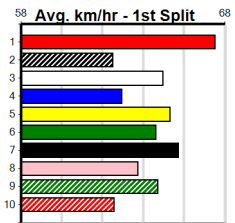

Healesville

SPORTSBET BS RESPONSIBLY

Distance: 300m, Race Type: Grade 5 T3, Total Prizemoney: \$1,530  
1st: \$1,000, 2nd: \$320, 3rd: \$160, 4th: \$50

4

11:38AM

(VIC time)

Watchdog Tips: 0 0 0 0 Bet:

Table with 10 main rows (1-10) representing different races. Each row includes race details like name, date, trainer, and a list of horses with their performance metrics. It also features 'Winning Boxes' tables for each race, showing prize money and starting positions.