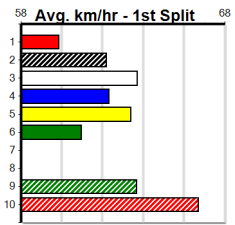

SPORTSBET MAKE IT A MULTI

Distance: 300m, Race Type: Tier 3 - Grade 7, Total Prizemoney: $1,530
1st: $1,000, 2nd: $320, 3rd: $160, 4th: $50

3
11:23AM
(VIC time)

Watchdog Tips: 0 0 0 0 **Bet:** .