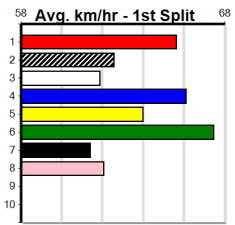

CROYDON HOMING PIGEON CLUB

Distance: 350m, Race Type: Tier 3 - Grade 7, Total Prizemoney: $1,530
1st: $1,000, 2nd: $320, 3rd: $160, 4th: $50

9

1:02PM

(VIC time)

Watchdog Tips: **0 0 0 0** Bet: **.**