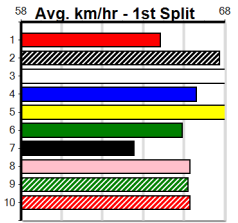

Watchdog Tips: 0 0 0 0 Bet: .

Table with columns: Form, Box, Weight, Dist, Track, Date, Time, BON, Margin, 1st/2nd (Time), PIR, Checked, Comment, W/R, Split 1, S/P, Grade. Rows include race details for 10 different horses like SWORD DANCER, BOROUGH COOK, SUPERFLY GIRL, WHY NOT JULES, PACIFIC SURF, KRAKEN SHOUT, TARYN'S BLUE, CRACKERJACK JET, PRESS START, and BIG TRUCKER.