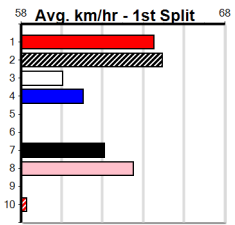

1
10:42AM
(VIC time)

Watchdog Tips: 0 0 0 0 Bet: .