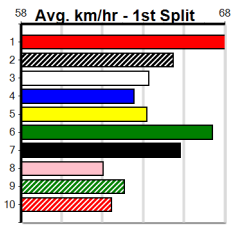

Healesville

HEALESVILLE FOOTBALL NETBALL CLUB

Distance: 350m, Race Type: Grade 5 T3, Total Prizemoney: $1,530
1st: $1,000, 2nd: $320, 3rd: $160, 4th: $50

6
12:10PM
(VIC time)

Watchdog Tips: 0 0 0 0 Bet:

Main table containing race details for 10 events (1-10). Each event includes horse names, trainers, race times, and winning boxes. Event 1: ELSIE DREAMING [5], Event 2: PERFECT SAL [5], Event 3: NOT FORGIVEN [5], Event 4: HELLBOY (SA)[5], Event 5: OUR BOY MAESTRO [5], Event 6: ROMENA CHARM [5], Event 7: DESTINI PALADIN [5], Event 8: NANNA'S BLUE BOY [5], Event 9: VIKING [5] Res., Event 10: BERNARDO'S BOY [5] Res.