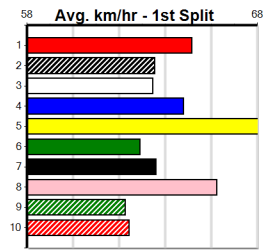

# MONTROSE IGA LIQUOR

Distance: 350m, Race Type: Grade 5 T3, Total Prizemoney: \$1,530  
1st: \$1,000, 2nd: \$320, 3rd: \$160, 4th: \$50