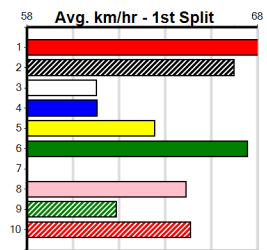

THANK YOU ALAN

Distance: 300m, Race Type: Grade 5 T3, Total Prizemoney: $1,530
1st: $1,000, 2nd: $320, 3rd: $160, 4th: $50

Watchdog Tips:

Bet:

Table with columns: Form Box, Wgt, Dist, Track, Date, Time, BON, Margin, 1st/2nd (Time), PIR, Checked, Comment, WR, Split 1, S/P, Grade

MR. DAZZLING [5]
BK Dog Dec-19 Sire: ZIPPING GARTH Dam: ROSE MAGIC
Owner(s): Ryino Racing (SYN), M Ryan, D Ryan
Trainer: Darren Ryan (Boronia)
Winning Distances: < 300m (0) 300 - 399m (13) 400 - 499m (0) 500 - 599m (0) 600 - 699m (0) > 700m (0)
Box History table and Prize Best Starts Trk/Dts APM

MIGHTY INNINGS [5]
F Dog Sep-21 Sire: BARCIA BALE Dam: MISS INNINGS
Owner(s): Quill Langton (SYN), A Langton, J Quill
Trainer: David Bottrell (Belgrave)
Winning Distances: < 300m (0) 300 - 399m (9) 400 - 499m (1) 500 - 599m (0) 600 - 699m (0) > 700m (0)
Box History table and Prize Best Starts Trk/Dts APM

BIG DEB OSTI [5]
BK Bitch May-21 Sire: BERNARDO Dam: EUREKA OSTI
Owner(s): M Niele
Trainer: Michael Niele (Berringa)
Winning Distances: < 300m (0) 300 - 399m (1) 400 - 499m (4) 500 - 599m (0) 600 - 699m (0) > 700m (0)
Box History table and Prize Best Starts Trk/Dts APM

BLACK PRESTIGE [5]
BK Bitch May-22 Sire: ZIPPING GARTH Dam: DREAMY EYES
Owner(s): Eye Candy (SYN), C Wilk, K Gorman
Trainer: Christian Wilk (Tanjil South)
Winning Distances: < 300m (0) 300 - 399m (1) 400 - 499m (3) 500 - 599m (0) 600 - 699m (0) > 700m (0)
Box History table and Prize Best Starts Trk/Dts APM

JANIE CABANG [5]
F Bitch Feb-21 Sire: BERNARDO Dam: STARS AND LIGHTS
Owner(s): G Lemin
Trainer: Gayle Lemin (Axedale)
Winning Distances: < 300m (0) 300 - 399m (2) 400 - 499m (3) 500 - 599m (0) 600 - 699m (0) > 700m (0)
Box History table and Prize Best Starts Trk/Dts APM