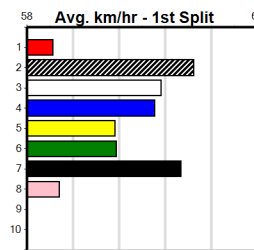

GREYHOUND ADOPTION PROGRAM

2
11:05AM

Distance: 350m, Race Type: Tier 3 - Maiden, Total Prizemoney: $1,530
1st: $1,000, 2nd: $320, 3rd: $160, 4th: $50

(VIC time)

Watchdog Tips: ☐ ☐ ☐ ☐ ☐

Bet: ☐

Form Box	Wgt	Dist	Track	Date	Time	BON	Margin	1st/2nd (Time)	PIR	Checked	Comment	WR	Split 1	S/P	Grade

1

HURRICANE ELSIE [M]
BK Bitch Apr-22 Sire: ZACK MONELLI Dam: JOSIE'S ENTITY Trainer: Joseph Sultana (Trafalgar East)
Owner(s): J Sultana
Winning Distances: < 300m (0) 300 - 399m (0) 400 - 499m (0) 500 - 599m (0) 600 - 699m (0) > 700m (0)
Winning Weights:

7th (5)	24.5	400	WGL	R1	21-May-24	24.87	22.56	26.00	RED ED (23.06)	M/87	SW	9.28	$31.70	M
7th (4)	25.0	400	WGL	R5	06-Jun-24	24.08	22.39	22.00	UNLEASH IN MIAMI (22.56)	M/77	VO	8.97	$56.30	SH
6th (4)	25.1	350	TRA	R1	17-Jun-24	20.88	19.76	13.00	RIO WHIZZER (20.04)	M/66		7.06	$38.50	M
8th (5)	25.1	300	HVL	R1	01-Jul-24	17.90	16.87	12.00	RAGING ELSA (17.11)	M/6		4.13	$25.70	T3-M
7th (5)	25.1	350	TRA	R1	08-Jul-24	20.66	19.86	6.00L	VIC ROSE (20.25)	M/66		7.14	$25.00	M
6th (3)	25.4	350	TRA	R1	15-Jul-24	20.98	20.27	4.00L	WHISKEY SPLASH (20.72)	M/76		7.21	$77.20	T3-M
6th (3)	25.4	400	WGL	R1	18-Jul-24	23.91	22.88	6.50L	COLLINDA POPS (23.48)	M/86		8.96	$89.20	M
7th (8)	25.8	435	SLE	R2	24-Jul-24	25.91	24.44	13.00	MR. GROOVE (25.02)	M/877		5.58	$61.70	M

Last 3 wins NOT included above

Bx	1st	2nd	3rd	4th	5th	6th	7th	8th
1								
2								
3						2		
4					1		1	
5							2	1
6								
7								
8							1	

Prize Best	$0.00
Starts	8-0-0-0
Trk/Dts	0-0-0-0
APM	0

2

HARD TAG [M]
F Dog Aug-22 Sire: SH AVATAR Dam: ROCKIN' ROSIE Trainer: Grant Masterson (Tyabb)
Owner(s): G Masterson
Winning Distances: < 300m (0) 300 - 399m (0) 400 - 499m (0) 500 - 599m (0) 600 - 699m (0) > 700m (0)
Winning Weights:

4th (7)	30.7	350	HVL	R1	16-Jun-24	20.34	19.07	7.50L	HEYFIELD HONEY (19.84)	M/4		6.90	$26.70	MH
8th (4)	30.8	350	HVL	R1	23-Jun-24	20.42	19.02	14.00	SACRED SWORD (19.50)	M/8	VO	6.92	$51.00	MF
8th (5)	30.3	350	HVL	R2	23-Jul-24	20.46	19.36	7.00L	COMO PRINCE (19.97)	M/4	SW W	6.82	$13.90	T3-M

Last 3 wins NOT included above

Bx	1st	2nd	3rd	4th	5th	6th	7th	8th
1								
2								
3								
4								1
5								1
6								
7				1				
8								

Prize Best	$75.00
Starts	NBT
Trk/Dts	3-0-0-0
APM	3-0-0-0
APM	60

3

BE KIND (TAS)[M]
WF Dog Sep-21 Sire: JAMELLA JET Dam: JALLA MISS Trainer: Vivienne Arnett-dunlop (Seymour)
Owner(s): V Arnett-dunlop
Winning Distances: < 300m (0) 300 - 399m (0) 400 - 499m (0) 500 - 599m (0) 600 - 699m (0) > 700m (0)
Winning Weights:

ST (-)	32.7	390	SHP		25-Jan-24	23.56		0.01L	Trial Not Cleared	S	1of1			ST
ST (-)	32.7	350	HVL		23-Feb-24	20.83		9.00L	Trial Not Cleared	M/22	2of2	6.74		ST
ST (-)	32.4	300	HVL		03-Mar-24	17.50		9.00L	Trial Cleared	S/44	4of4	3.95		ST
5th (7)	32.3	390	SHP	R1	23-Mar-24	23.18	21.98	12.00	BOUNDING CHIEF (22.38)	M/54		8.82	$5.70	M
5th (6)	31.8	390	SHP	R1	05-Apr-24	23.10	21.82	15.00	URIAH BALE (22.08)	S/55		8.83	$30.10	M
5th (8)	32.0	425	BEN	R1	28-Jun-24	25.30	23.73	9.50L	BOROUGH MAN (24.64)	M/655		7.00	$24.60	M
6th (6)	32.0	350	HVL	R2	14-Jul-24	20.17	19.35	8.00L	MAJOR FRANKY (19.61)	M/3		6.73	$106.70	M
5th (3)	32.1	350	HVL	R2	23-Jul-24	20.12	19.36	2.25L	COMO PRINCE (19.97)	M/2		6.77	$18.20	T3-M

Last 3 wins NOT included above

Bx	1st	2nd	3rd	4th	5th	6th	7th	8th
1								
2								1
3					1			
4								
5								
6					1	1		
7					1		2	
8		1	1					1

Prize Best	$325.00
Starts	NBT
Trk/Dts	11-0-0-1
APM	2-0-0-0
APM	7