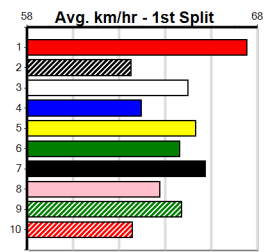

Watchdog Tips:

Bet:

Form Box	Wgt	Dist	Track	Date	Time	BON	Margin	1st/2nd (Time)	PIR	Checked	Comment	WR	Split 1	S/P	Grade

INTER BLACK FIRE [5]

BK Bitch Sep-21 Sire: AUSSIE INFRARED Dam: INTER SANTINA
Owner(s): TONY AND JOE (SYN), T Interligi, J Interligi
Trainer: Tony Interligi (Endeavour Hills)
Winning Distances: < 300m (0) 300 - 399m (5) 400 - 499m (0) 500 - 599m (0) 600 - 699m (0) > 700m (0)
Winning Weights: 25.6(1) 25.7(1) 25.9(1) 26.1(1) 26.4(1)

8th (2)	26.1	350	TRA	R12	15-May-24	20.69	19.69	14.00	TOMMY'S HITMAN (19.76)	M/76	.	.	6.82	$20.50	5
6th (5)	25.8	300	HVL	R11	24-May-24	17.34	16.86	7.00L	REELING DOLLARS (16.86)	M/7	.	.	4.04	$13.70	T3-5
8th (7)	25.6	350	TRA	R4	29-May-24	20.46	19.62	5.50L	MIKE'S TIGER (20.10)	Q/23	.	.	6.62	$18.20	5
3rd (1)	25.5	350	TRA	R12	03-Jun-24	20.56	20.25	4.50L	SNOWY LILY (20.25)	M/22	.	.	6.77	$10.10	5
6th (7)	25.8	350	TRA	R11	10-Jun-24	20.49	19.88	9.00L	AUDACIOUS IVY (19.88)	M/25	.	.	6.69	$31.70	T3-5
5th (7)	25.9	390	SHP	R4	27-Jun-24	23.32	22.29	4.75L	ACE REDEEMER (22.99)	M/11	.	V7	8.59	$27.60	5
6th (2)	26.1	395	TRA	R5	08-Jul-24	22.90	22.32	6.00L	BLOCK BUSTED (22.49)	Q/111	.	V5	3.71	$22.20	5
8th (8)	26.6	450	SHP	R5	25-Jul-24	26.98	25.59	14.00	BIG BOY ANDRE (26.01)	Q/116	.	V5	6.64	$38.80	T3-5

Last 3 wins NOT included above

1st (1)	25.6	350	TRA	R9	22-Apr-24	20.11	19.86	1.5L	DEVIL IN ME (20.21)	M/11	.	SW	6.56	$5.70	T3-6
1st (4)	25.9	300	HVL	R12	03-May-24	17.12	16.90	2.50L	LADY MERLE (17.30)	M/1	.	.	3.94	$15.70	T3-5
1st (3)	26.1	300	HVL	R10	06-May-24	17.11	16.85	0.10L	SON OF CECIL (17.12)	Q/1	.	.	3.91	$3.20	5

Box History

Bx	1st	2nd	3rd	4th	5th	6th	7th	8th
1	1	2	1					
2		1	2	1	1	1	1	2
3	1			1				
4	1		1		1		1	
5					1	1	1	1
6	1				2		1	2
7			1	2	1	1	1	1
8	1				1	1	1	1

Prize Best Starts Trk/Dts APM: $6381.25, 17.11(3)-6/5/24, 38-5-0-5, 13-3-0-1, 3073