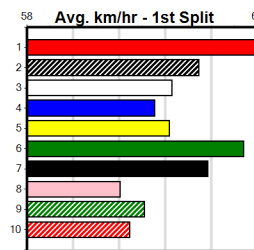

Watchdog Tips:

Bet:

Form Box	Wgt	Dist	Track	Date	Time	BON	Margin	1st/2nd (Time)	PIR	Checked	Comment	WR	Split 1	S/P	Grade

1 ELSIE DREAMING [5]

WBK Bitch **Oct-21** Sire: FERNANDO BALE Dam: JEBRYNAH GREEN
Owner(s): SAUNDERS CLAN (SYN), D Saunders, B Saunders, W Saunders, G Saunders Trainer: Gail Saunders (Somerville)
Winning Distances: < 300m (0) 300 - 399m (9) 400 - 499m (1) 500 - 599m (0) 600 - 699m (0) > 700m (0)
Winning Weights: 24.8(1) 25.0(2) 25.1(3) 25.2(1) 25.3(2) 25.5(1)

8th (5)	25.0	350	HVL	R6	02-Jun-24	20.17	19.24	10.00 HARD ON ME (19.47)	M/3				6.67	$32.60	5
6th (8)	24.8	350	HVL	R8	14-Jun-24	19.95	19.40	8.00L CRACKERJACK JET (19.40)	M/8				6.81	$17.50	T3-5
1st (1)	24.8	350	HVL	R7	01-Jul-24	19.72	19.65	1.5L FULL GLAMOUR (19.83)	M/1				6.62	$9.20	T3-5
7th (3)	25.0	350	HVL	R9	07-Jul-24	19.92	19.16	4.00L REAR VIEW MIRROR (19.64)	M/6				6.73	$22.90	5
5th (2)	25.0	350	HVL	R6	12-Jul-24	19.83	19.47	5.50L SWEET ALESSIA (19.47)	M/5				6.74	$17.60	T3-5
5th (4)	25.2	350	HVL	R11	19-Jul-24	19.98	18.99	5.00L DESTINI PALADIN (19.64)	M/5		SW		6.76	$2.90	T3-5
1st (4)	25.3	350	HVL	R5	23-Jul-24	19.71	19.36	1.00L PERFECT SAL (19.78)	Q/3				6.68	$3.10	T3-5
1st (1)	25.1	350	HVL	R7	26-Jul-24	19.65	19.57	0.10L ON THE COIN (19.65)	M/2				6.57	$1.90	T3-5

Last 3 wins NOT included above

1st (3)	25.5	350	HVL	R7	03-May-24	19.66	19.59	1.75L GET A GRIP (19.78)	Q/1				6.51	$20.00	T3-RW
1st (5)	25.1	350	HVL	R6	06-May-24	19.70	19.70	3.00L SHE'S VERSACE (19.90)	Q/1				6.60	$2.40	5
1st (4)	25.2	350	HVL	R8	10-May-24	19.82	19.66	0.75L SAPPHIRE SPEED (19.86)	Q/1				6.62	$10.10	T3-5

Box History

Bx	1st	2nd	3rd	4th	5th	6th	7th	8th
1	2	1	1	1	1			
2		1	1		1			2
3	1						2	
4	4				1	1		
5	1					2		2
6	1	2	1					1 1
7	1	1		1	1			1
8				3		2		1 2

Prize Best $12365.00
Starts 19.62(4)-8/12/23
Trk/Dts 44-10-5-3
APM 33-9-4-2 5705