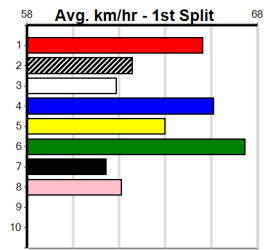

CROYDON HOMING PIGEON CLUB

9

1:02PM

(VIC time)

Distance: 350m, Race Type: Tier 3 - Grade 7, Total Prizemoney: $1,530
1st: $1,000, 2nd: $320, 3rd: $160, 4th: $50

Watchdog Tips: ☐ ☐ ☐ ☐ ☐ **Bet:** ☐ ☐ ☐ ☐ ☐

Form Box	Wgt	Dist	Track	Date	Time	BON	Margin	1st/2nd (Time)	PIR	Checked	Comment	WR	Split 1	S/P	Grade

1

CALAMITY KAIT [7]
BK Bitch Jun-21 Sire: ASTON DEE BEE Dam: ACOUSTIC LEE Trainer: Shara Quinlan (Rushworth)
Owner(s): J Accurso
Winning Distances: < 300m (0) 300 - 399m (1) 400 - 499m (0) 500 - 599m (0) 600 - 699m (0) > 700m (0)
Winning Weights: 26.1(1)

7th (7)	25.7	350	HVL	R2	29-May-24	20.67	19.45	8.00L DAREN'S TIGER (20.12)	M/7	.	.	.	7.11	$2.70	M
1st (5)	26.1	350	HVL	R2	07-Jun-24	19.68	19.55	0.50L C'EST NOIR (19.71)	Q/1	.	SW	R	6.57	$80.50	T3-M
8th (2)	26.1	350	HVL	R4	14-Jun-24	20.08	19.40	7.00L ANGRY FRANKY (19.61)	M/6	.	.	.	6.75	$27.30	T3-RW
5th (1)	26.2	390	SHP	R9	20-Jun-24	23.38	22.20	12.00L ASTON QUARTZ (22.57)	M/44	.	.	.	8.98	$16.90	7
6th (5)	26.0	350	HVL	R9	05-Jul-24	20.14	19.67	4.50L MY BOY TED (19.83)	M/6	.	.	.	6.99	$12.20	T3-7
7th (6)	26.1	350	HVL	R3	12-Jul-24	20.23	19.47	8.00L CAUSING RUBBLE (19.69)	M/5	.	.	.	6.87	$7.30	T3-RW
3rd (4)	26.0	350	HVL	R5	18-Jul-24	19.94	19.56	1.5L REGAL PHONIC (19.85)	M/1	.	.	.	6.65	$69.70	T3-7
4th (1)	26.3	350	HVL	R4	23-Jul-24	19.97	19.36	4.75L WHATEVER HE SAID (19.64)	M/5	.	.	.	6.80	$16.50	T3-RW

Last 3 wins NOT included above

Bx	1st	2nd	3rd	4th	5th	6th	7th	8th
1					1	3		
2				2	1		1	1
3					1			
4			2					
5	1					1		
6							1	
7							1	
8								1

Prize Best	$1495.00
Starts	19.68(5)-7/6/24
Trk/Dts	17-1-0-2
APM	8-1-0-1 1181

2

BRAEMAR SHEILA [7]
BK Bitch Sep-21 Sire: AUSSIE INFRARED Dam: BRAEMAR KEELIE Trainer: Yvonne Cassidy (Valencia Creek)
Owner(s): Y Cassidy
Winning Distances: < 300m (0) 300 - 399m (1) 400 - 499m (0) 500 - 599m (0) 600 - 699m (0) > 700m (0)
Winning Weights: 28.8(1)

4th (3)	29.3	350	TRA	R9	06-Apr-24	20.30	19.91	3.00L ANNIE MIKADO (20.09)	M/56	.	.	.	6.77	$6.40	X67
2nd (7)	29.1	400	WGL	R4	11-Apr-24	22.73	22.60	2.00L MISS BLAZE (22.60)	M/22	.	.	.	8.46	$7.10	T3-7
5th (4)	28.7	435	SLE	R9	24-Apr-24	25.54	24.60	12.00L COLLINDA RISE (24.73)	M/355	.	.	.	5.42	$5.00	X67
2nd (1)	28.6	395	TRA	R2	01-May-24	22.66	21.88	1.00L ABUNDANT LUMENS (22.59)	M/543	.	.	.	3.82	$11.80	7
2nd (1)	28.7	400	WGL	R9	18-May-24	23.18	22.82	2.75L HOT SUMMER SKY (23.00)	M/32	.	.	.	8.51	$11.20	X67
8th (5)	28.3	350	TRA	R4	05-Jul-24	20.53	19.49	9.50L PAW WALDO (19.89)	M/78	.	.	.	6.99	$13.20	X67
4th (1)	28.4	400	WGL	R9	11-Jul-24	23.31	23.08	1.5L SWANKY CHIC (23.22)	M/65	.	.	.	8.69	$9.40	T3-7
8th (6)	28.6	435	SLE	R9	24-Jul-24	25.44	24.44	10.00L PAW HUNTER (24.77)	M/888	.	.	.	5.54	$18.90	X67

Last 3 wins NOT included above

1st (1)	28.8	350	TRA	R2	04-Mar-24	19.92	19.62	1.5L BIG JIM (20.01)	M/21	.	.	.	6.67	$2.60	T3-M

Bx	1st	2nd	3rd	4th	5th	6th	7th	8th
1	1	2		1				1
2								1
3				1				
4	1	1	1	1				
5				1				1
6								1
7		1						
8			1					

Prize Best	$3145.00
Starts	FSTD
Trk/Dts	15-1-4-1
APM	0-0-0-0 1442