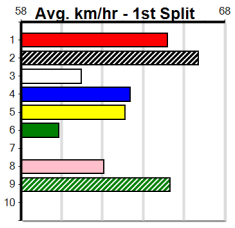

JASON McKEOWN PHOTOGRAPHY

Distance: 300m, Race Type: Tier 3 - Grade 7, Total Prizemoney: $1,530
1st: $1,000, 2nd: $320, 3rd: $160, 4th: $50

3

11:32AM

(VIC time)

DISCO GIZMO (2) has raced well here to date and he has the speed to make every post a winner.
FIESTY LASS (4) resumes from a spell and she showed some promise in her first prep.
DONATELLO ZEAL (3) won't be too far away late.

Watchdog Tips:

2

4

3

8

Bet:

Win 2

Form	Box	Weight	Dist	Track	Date	Time	BON	Margin	1st/2nd (Time)	PIR	Checked	Comment	W/R	Split 1	S/P	Grade

1 NURSE ROSIE [7] *Beaten in all ten runs here, prefer to watch*

BK **B** Apr-21 FABREGAS CARELESS COOKIE **$16.00**

Trainer: Jack Clarke (Creswick)

6th (6)	23.5	300	HVL	R2	01-Jul-24	17.52	16.87	8.00	L	DINOSAUR DEANO (17.00)	M/5	.	.	4.06	$62.40	T3-7
3rd (3)	23.8	390	WBL	R4	08-Jul-24	23.12	22.15	3.5L	S	SHOWGIRL KARA (22.88)	M/43	.	.	9.03	$21.90	7
5th (3)	23.9	300	HVL	R2	12-Jul-24	17.38	16.68	11.00	L	STORM SENSATION (16.68)	M/6	.	.	4.04	$55.60	T3-7
4th (3)	24.0	390	WBL	R4	15-Jul-24	23.15	22.62	1.75L	S	LASTON ADVANCE (23.04)	M/12	.	.	8.87	$22.60	7

Owner(s): J Clarke

Winning Boxes

1	2	3	4	5	6	7	8
				1			
Prize							
Best							
Starts							
Trk/Dst							
APM							

2 DISCO GIZMO [7] *Solid record here to date, early speed, yes*

BK **D** Apr-22 GET IT GIZMO WONDERFUL WORLD **$2.80**

Trainer: Gavin Ithier (Devon Meadows)

6th (4)	29.5	300	HVL	R3	28-Jun-24	17.35	16.68	5.50	L	ZOOM CALL (16.98)	M/6	.	.	4.07	$5.50	T3-7
4th (8)	28.5	350	TRA	R4	10-Jul-24	20.72	19.79	8.50	L	OUR GLAD (20.15)	M/544	.	.	6.84	$2.00	7
3rd (4)	28.5	300	HVL	R2	12-Jul-24	17.27	16.68	8.50	L	STORM SENSATION (16.68)	M/2	.	.	3.97	$5.20	T3-7
5th (8)	28.1	400	WGL	R3	18-Jul-24	23.63	22.88	11.00	L	LARKA RIVER (22.89)	Q/34	.	.	8.55	$15.50	7

Owner(s): G Ithier

Winning Boxes

1	2	3	4	5	6	7	8
Prize							
Best							
Starts							
Trk/Dst							
APM							

3 DONATELLO ZEAL [7] *No luck in his past few runs, can atone, threat*

BK **D** Jun-22 SUPERIOR PANAMA ZEAL SENSATION **$8.00**

Trainer: Mathew Tabb (Lara)

5th (8)	30.1	300	HVL	R3	21-Jun-24	17.48	16.81	3.25L	I	INTERCEPT QUEEN (17.25)	M/6	.	.	4.11	$10.60	T3-7
4th (1)	29.9	400	GEL	R10	02-Jul-24	23.42	22.88	4.00	L	BABY TIME (23.14)	M/33	.	.	8.65	$4.10	7
4th (5)	29.9	350	TRA	R2	08-Jul-24	20.72	19.86	9.50	L	BOMBER'S LADY (20.07)	S/34	.	.	6.82	$3.90	X67
7th (2)	30.1	350	TRA	R2	15-Jul-24	20.99	20.27	11.00	L	BANK ROBBER (20.27)	M/67	.	.	7.08	$16.40	T3-7

Owner(s): Real zeal (SYN), M Tabb, J Whittle, S Tabb, W Whittle, M Brown

Winning Boxes

1	2	3	4	5	6	7	8
							1
Prize							
Best							
Starts							
Trk/Dst							
APM							

4 FIESTY LASS [7] *Resuming, can show early speed, danger*

BK **B** Mar-21 MY REDEEMER FIESTY GIRL **$4.60**

Trainer: Carl Haas (Tynong)

7th (1)	24.7	395	TRA	R10	15-Apr-24	23.22	22.38	7.50	L	XARN BALE (22.70)	S/633	.	.	3.93	$7.70	X67
2nd (8)	24.7	300	HVL	R4	06-May-24	17.30	16.85	3.75L	Q	QUEEN MAGGIE (17.05)	M/2	.	.	3.99	$3.70	7
3rd (3)	24.5	395	TRA	R9	13-May-24	22.77	22.53	3.5L	C	CATCH SOME RAYS (22.54)	M/112	.	.	3.71	$14.00	7
6th (2)	24.6	300	HVL	R3	17-May-24	17.50	16.92	8.50	L	SHE'S IDEAL (16.92)	M/4	.	.	4.07	$7.70	T3-7

Owner(s): C Haas

Winning Boxes

1	2	3	4	5	6	7	8
Prize							
Best							
Starts							
Trk/Dst							
APM