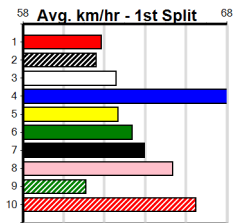

OUTER EAST FOOTBALL NETBALL COMP

Distance: 350m, Race Type: Grade 5 T3, Total Prizemoney: $1,530
1st: $1,000, 2nd: $320, 3rd: $160, 4th: $50

5

12:13PM

(VIC time)

Watchdog Tips: 0 0 0 0 **Bet:** .