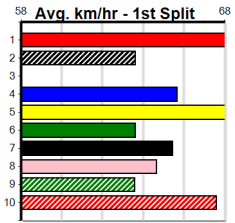

HEALESVILLE FOOTBALL NETBALL CLUB

Distance: 300m, Race Type: Grade 5 T3, Total Prizemoney: $1,530
1st: $1,000, 2nd: $320, 3rd: $160, 4th: $50

11

2:04PM

(VIC time)

CYCLONE WILL (1) has a good record here and he is drawn to make every post a winner.
CREDITOR (8) is another who excels here and he likes to stay wide in his races. RING A DUSTY (5) just needs a little luck early on.

Watchdog Tips:

1

8

5

4

Bet:

Win 1