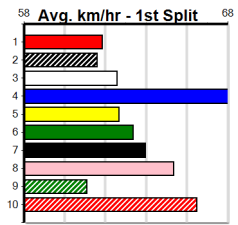

**Watchdog Tips:**

**8**

**4**

**3**

**5**

**Bet:**

**Win 8**

Form	Box	Weight	Dist	Track	Date	Time	BON	Margin	1st/2nd (Time)	PIR	Checked	Comment	W/R	Split 1	S/P	Grade
<b>1 DAKODA SUNSET [5]</b> <i>Lacking confidence, can miss the kick, next time</i>																
F B Feb-20 HONE IN ZOLA ICON <b>\$12.00</b>																
Trainer: Vivienne Arnett-dunlop (Seymour)																
4th	(5)	30.0	425	BEN	R7	08-Jun-24	24.66	24.27	2.75LSCARLETT'S GEM (24.47)	M/444	.	SW	.	6.78	\$40.50	5
7th	(5)	30.1	425	BEN	R7	12-Jun-24	24.80	23.95	6.50LLUCKY FERNANDO (24.38)	M/777	.	.	.	6.86	\$25.60	5
7th	(6)	29.8	425	BEN	R12	30-Jun-24	25.46	23.61	18.00BLACK COMPASS (24.24)	S/777	.	.	.	6.91	\$31.00	5
8th	(3)	30.0	350	HVL	R7	10-Jul-24	20.47	19.62	10.00LMISS DAICOS (19.79)	S/8	.	.	.	7.00	\$93.90	T3-5
Owner(s): V Arnett-dunlop																
<b>2 HEAD BIN [5]</b> <i>First look here, needs the run, prefer others</i>																
BD D Aug-20 ASTON DEE BEE DESTINI GOLD <b>\$16.00</b>																
Trainer: Neville Bischard (Cohuna)																
8th	(8)	33.7	400	GEL	R6	25-Jun-24	23.76	22.50	12.00HELLO JETT (22.97)	S/56	.	.	.	8.91	\$59.60	5
6th	(8)	33.4	390	SHP	R2	29-Jun-24	23.88	22.71	6.50HILLBILLY JOKER (23.42)	M/66	.	.	.	8.96	\$43.10	T3-5
6th	(1)	33.6	350	TRA	R4	08-Jul-24	20.67	19.86	9.50LBE CHARMING (20.00)	M/55	.	.	.	6.96	\$20.00	5
8th	(4)	33.8	400	WGL	R12	18-Jul-24	24.15	22.88	13.00LQUEST FOR DREAMS (23.26)	M/45	.	.	.	8.82	\$57.30	5
Owner(s): N Bischard																
<b>3 PACIFIC GOLDIE (SA)[5]</b> <i>Can come out running at times, big threat</i>																
F B May-21 ZAMBORA BROCKIE EMERLEY EXPRESS <b>\$6.00</b>																
Trainer: Frederick Bickerton (Pearcedale)																
4th	(3)	28.6	300	HVL	R12	07-Jun-24	17.39	16.73	2.50LCONTRALTO (17.23)	S/1	.	.	.	3.91	\$33.80	T3-5
7th	(7)	28.6	300	HVL	R12	14-Jun-24	17.58	16.83	6.50LBUDDY BLUE (17.14)	M/2	.	.	.	4.09	\$9.40	T3-5
1st	(4)	28.4	300	HVL	R4	01-Jul-24	17.22	16.87	2.75LLOYALTY CARD (17.40)	Q/1	.	.	.	3.94	\$11.30	T3-5
4th	(1)	28.7	300	HVL	R12	12-Jul-24	17.68	16.68	7.00LSONIC CYCLONE (17.20)	M/5	.	.	.	4.02	\$2.50	T3-5
Owner(s): F Bickerton																
<b>4 ELSIE DREAMING [5]</b> <i>Good record here, strong in the run home, danger</i>																
WBK B Oct-21 FERNANDO BALE JEBRYNAH GREEN <b>\$4.00</b>																
Trainer: Gail Saunders (Somerville)																
1st	(1)	24.8	350	HVL	R7	01-Jul-24	19.72	19.65	1.5LFULL GLAMOUR (19.83)	M/1	.	.	.	6.62	\$9.20	T3-5
7th	(3)	25.0	350	HVL	R9	07-Jul-24	19.92	19.16	4.00LREAR VIEW MIRROR (19.64)	M/6	.	.	.	6.73	\$22.90	5
5th	(2)	25.0	350	HVL	R6	12-Jul-24	19.83	19.47	5.50LSWEET ALESSIA (19.47)	M/5	.	.	.	6.74	\$17.60	T3-5
5th	(4)	25.2	350	HVL	R11	19-Jul-24	19.98	18.99	5.00LDESTINI PALADIN (19.64)	M/5	.	SW	.	6.76	\$2.90	T3-5
Owner(s): SAUNDERS CLAN (SYN), D Saunders, B Saunders, W Saunders, G Saunders																
<b>5 AYIA THE SLAYER [5]</b> <i>Can show early speed at times, must keep safe</i>																
DKBD B Dec-21 HARD STYLE RICO AYIA SOPHIA <b>\$7.50</b>																
Trainer: Jeff Gorgioski (Stanhope)																
6th	(3)	31.8	390	BAL	R11	16-Jun-24	23.17	22.46	6.00LREGAL RHODE (22.75)	M/56	.	.	.	8.73	\$9.60	T3-5
3rd	(6)	32.8	390	SHP	R4	29-Jun-24	23.41	22.71	4.75LGLOBAL HERO (23.09)	M/33	.	.	.	9.00	\$3.70	T3-5
5th	(6)	33.2	390	SHP	R11	04-Jul-24	22.90	22.18	5.50LWE ARE SOUTH (22.52)	M/55	.	.	.	8.86	\$5.00	T3-5
7th	(3)	33.0	410	HOR	R12	13-Jul-24	24.72	23.35	14.00LSLEEK BLAZER (23.76)	M/87	.	.	.	11.15	\$4.90	T3-5
Owner(s): J Gorgioski																
<b>6 COFFEE AND CREAM [5]</b> <i>Front runner, down on best form, tested</i>																
FW D May-21 FERNANDO BALE CRIMSON VIXEN <b>\$12.00</b>																
Trainer: Peter Frost (Heathcote)																
8th	(5)	31.7	390	BAL	R4	09-Jun-24	22.89	22.34	6.00LMR. STIRLING (22.49)	M/57	.	.	.	8.64	\$9.70	T3-5
5th	(7)	31.9	390	SHP	R3	13-Jun-24	22.78	22.17	4.25LRAPIDFIRE FOREST (22.50)	M/65	.	.	.	8.67	\$9.90	T3-5
5th	(3)	31.5	390	SHP	R5	11-Jul-24	22.71	22.09	2.50LFOUR BARRELS (22.54)	Q/14	.	.	.	8.61	\$13.80	T3-5
8th	(3)	31.2	300	HVL	R12	18-Jul-24	17.49	16.95	5.50LFIREBIRD FLYER (17.13)	M/6	.	.	.	4.09	\$4.30	T3-5
Owner(s): SBS (SYN), S Buccilli, B Buccilli, S Gardiner																
<b>7 MIKADO ECLIPSE [5]</b> <i>Poor record here, will struggle once again</i>																
BK D Sep-20 CUTTING EDGE LADY MIKADO <b>\$16.00</b>																
Trainer: Paul Jones (Hoddles Creek)																
1st	(6)	33.8	400	WGL	R12	13-Jun-24	23.19	22.90	4.50LHURRICANE MAX (23.50)	M/11	.	.	.	8.57	\$2.50	5
6th	(6)	33.5	400	GEL	R12	18-Jun-24	23.32	22.63	8.00LHOOKED ON RED (22.77)	M/66	.	W	.	8.91	\$9.90	5
8th	(3)	34.2	460	WGL	R6	27-Jun-24	26.99	26.09	13.00LTARGET RANGE (26.11)	M/878	.	W	.	7.00	\$70.50	5
7th	(8)	33.9	460	WGL	R6	18-Jul-24	27.02	26.21	6.00LZIPPING PATTY (26.60)	M/356	.	W	.	6.76	\$52.00	5
Owner(s): J AND J (SYN), M Barber, P Jones																
<b>8 PERFECT SAL [5]</b> <i>Class edge, can pounce on the arm, yes</i>																
BK D Nov-20 ASTON DEE BEE PERFECT MADISON <b>\$2.80</b>																
Trainer: Tony Salpigtidis (Plenty)																
7th	(3)	32.4	400	WGL	R11	13-Jun-24	23.82	22.90	13.00LHOOKED ON RED (22.96)	M/5	.	.	.	8.83	\$8.10	5
4th	(1)	31.7	350	HVL	R5	28-Jun-24	20.05	19.34	5.50LPACIFIC SURF (19.68)	M/3	.	.	.	6.74	\$15.30	T3-5
1st	(4)	32.1	350	HVL	R10	01-Jul-24	19.70	19.65	2.25LLOUR TIE BREAKER (19.85)	M/1	.	.	.	6.53	\$9.60	T3-5
4th	(4)	32.2	350	HVL	R7	12-Jul-24	20.21	19.47	5.00LGOLDEN COAST (19.88)	M/2	.	SW	.	6.70	\$1.60	T3-5
Owner(s): T Salpigtidis																
<b>9 BLACK PRESTIGE [5] Res.</b> <i>*** SCRATCHED ***</i>																
BK B May-22 ZIPPING GARTH DREAMY EYES <b>\$10.00</b>																
Trainer: Christian Wilk (Tanjil South)																
5th	(6)	30.8	435	SLE	R12	03-Jul-24	25.10	24.41	7.00LWHERE'S FIFTY (24.63)	S/665	.	.	.	5.45	\$13.70	5NP
1st	(8)	30.3	395	TRA	R11	08-Jul-24	22.39	22.32	1.5LVIPER (22.49)	M/311	.	SW	.	3.85	\$3.10	5
4th	(7)	29.9	435	SLE	R11	14-Jul-24	25.03	24.43	4.25LBEAUTIFUL LIAR (24.75)	M/322	.	.	.	5.33	\$34.10	5
5th	(2)	29.9	435	SLE	R11	17-Jul-24	25.40	24.54	10.00LDR. EVERGREEN (24.71)	M/555	.	W	.	5.52	\$40.50	5
Owner(s): Eye Candy (SYN), C Wilk, K Gorman																
<b>10 ANGRY FRANKY [5] Res.</b> <i>*** SCRATCHED ***</i>																
BK B Jan-22 FERAL FRANKY PHILADELPHIA PIP <b>\$8.00</b>																
Trainer: Steven Collyer (North Coburg)																
4th	(7)	27.6	460	GEL	R6	02-Jul-24	26.65	25.94	11.00LTHIEF RETURNS (25.94)	M/112	.	.	.	6.61	\$38.10	5
5th	(8)	28.0	350	HVL	R5	10-Jul-24	20.02	19.62	5.00LMIKE ANGELO ZEAL (19.68)	M/3	.	.	.	6.68	\$4.30	T3-R5
4th	(5)	28.1	350	HVL	R5	12-Jul-24	19.80	19.47	2.75LZIPPI MUSTANG (19.61)	M/6	.	.	.	6.80	\$16.10	T3-5
7th	(6)	28.0	350	HVL	R6	19-Jul-24	19.85	18.99	7.00LTASTE OF HELL (19.37)	M/7	.	.	.	6.73	\$39.20	5
Owner(s): S Collyer																