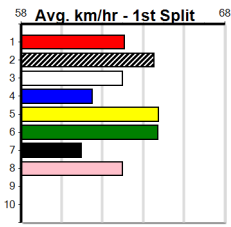

SPORTSBET GO THE BLUE DOG

Distance: 350m, Race Type: Tier 3 - Maiden, Total Prizemoney: $1,530
1st: $1,000, 2nd: $320, 3rd: $160, 4th: $50

2

11:16AM

(VIC time)

TEAM FARRIER (7) has been placed in three of five to date and he gets his chance to break through. LITTLE GLADYS (6) was solidly placed here three runs back and she can settle on the speed. SUPER POTATO (1) is an improving type.

Watchdog Tips:

7

6

1

8

Bet:

Win 7