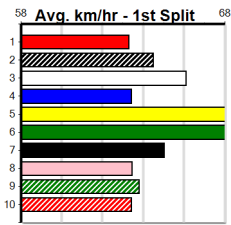

CROYDON HOMING PIGEON CLUB

Distance: 350m, Race Type: Grade 5 T3, Total Prizemoney: $1,530
1st: $1,000, 2nd: $320, 3rd: $160, 4th: $50

7

12:48PM

(VIC time)

MIKE ANGELO ZEAL (5) has raced extremely well here to date and he just need a clear crack mid race. LOYALTY CARD (8) is racing with confidence and he can handle a wide draw.

Watchdog Tips: 5 8 3 9 **Bet:** Box Quinella 3,5,8 ($10 for 333.33%)