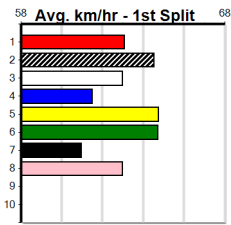

2

11:15AM
(VIC time)

Watchdog Tips: **0 0 0 0** Bet: **0**

Form Box Weight Dist Track Date Time BON Margin 1st/2nd (Time) PIR Checked Comment W/R Split 1 S/P Grade

1 SUPER POTATO [M]													Winning Boxes									
WBD	B	Aug-21 ORSON ALLEN					SHE WILL BLOOM						1	2	3	4	5	6	7	8		
Trainer: Jack Clarke (Creswick)													Prize Best $1,110.00									
4th	(8)	23.7	300	HVL	R2	05-Jul-24	17.52	16.98	4.75FLYING BESSIE (17.20)				M/4	.	.	.	4.10	$11.80	T3-M	NBT		
3rd	(6)	23.7	390	WBL	R2	08-Jul-24	22.81	22.15	3.5LPAW NIKKI (22.57)				M/22	.	.	.	8.88	$16.10	M	27-0-0-5		
3rd	(6)	23.8	300	HVL	R1	12-Jul-24	17.37	16.68	1.5LBROADY BOB (17.27)				M/4	.	.	.	4.10	$9.80	T3-M	3-0-0-0		
3rd	(4)	23.8	390	WBL	R2	15-Jul-24	23.56	22.62	6.00LBIT MISTY (23.15)				M/53	.	.	.	9.09	$23.00	M	APM $750		
Owner(s): J Clarke																						

2 MALT WHISKEY (QLD)[M]													Winning Boxes									
BEF	D	Dec-20 BARCIA BALE					LANIS MORRIS						1	2	3	4	5	6	7	8		
Trainer: Garry Johnson (Chum Creek)													Prize Best $730.00									
8th	(7)	34.1	385	SHP	R3	19-Nov-22	23.12	22.00	7.00LJUST VANISHED (22.65)				M/78	.	.	.	8.61	$35.40	M	NBT		
5th	(5)	34.0	300	HVL	R2	02-Dec-22	17.63	16.92	5.50LJINGLE JANGLE (17.28)				S/6	.	.	.	4.21	$13.30	T3-M	15-0-0-2		
7th	(7)	34.9	350	TRA	R1	31-Dec-22	21.40	19.67	19.00LBE CHARMING (20.11)				M/66	.	.	.	7.02	$10.00	M	4-0-0-1		
ST	(-)	32.6	300	HVL		12-Jul-24	17.43		1.5L Trial Cleared				M/22	.	2of2	.	.	$.	ST	APM $7		
Owner(s): H Johnson																						

3 BE KIND (TAS)[M]													Winning Boxes									
WF	D	Sep-21 JAMELLA JET					JALLA MISS						1	2	3	4	5	6	7	8		
Trainer: Vivienne Arnett-dunlop (Seymour)													Prize Best $325.00									
5th	(7)	32.3	390	SHP	R1	23-Mar-24	23.18	21.98	12.00LBOUNDING CHIEF (22.38)				M/54	.	.	.	8.82	$5.70	M	NBT		
5th	(6)	31.8	390	SHP	R1	05-Apr-24	23.10	21.82	15.00LURIAH BALE (22.08)				S/55	.	.	.	8.83	$30.10	M	10-0-0-1		
5th	(8)	32.0	425	BEN	R1	28-Jun-24	25.30	23.73	9.50LBOROUGH MAN (24.64)				M/655	.	.	.	7.00	$24.60	M	1-0-0-0		
6th	(6)	32.0	350	HVL	R2	14-Jul-24	20.17	19.35	8.00LMAJOR FRANKY (19.61)				M/3	.	.	.	6.73	$106.70	M	APM $7		
Owner(s): V Arnett-dunlop																						

4 COMO PRINCE [M]													Winning Boxes									
WBD	D	May-21 FERNANDO BALE					BETTA BALE						1	2	3	4	5	6	7	8		
Trainer: Sean Kennedy (Traralgon)													Prize Best $2,725.00									
5th	(8)	31.3	395	TRA	R2	17-May-24	23.27	21.87	8.50LSNOWFEST (22.70)				S/555	.	.	W	3.95	$27.60	M	NBT		
4th	(4)	30.2	350	HVL	R2	28-Jun-24	20.39	19.34	4.00LRIPPED MIKADO (20.12)				M/5	.	.	.	6.91	$101.00	T3-M	41-0-3-3		
8th	(6)	30.6	350	TRA	R1	15-Jul-24	21.06	20.27	5.00LWHISKEY SPLASH (20.72)				M/67	.	.	W	7.17	$25.20	T3-M	6-0-0-1		
7th	(5)	30.8	400	WGL	R1	18-Jul-24	24.31	22.88	12.00LCOLLINDA POPS (23.48)				Q/58	.	.	W	8.87	$109.00	M	APM $609		
Owner(s): S Kennedy																						

5 HARD TAG [M]													Winning Boxes									
F	D	Aug-22 SH AVATAR					ROCKIN' ROSIE						1	2	3	4	5	6	7	8		
Trainer: Grant Masterson (Tyabb)													Prize Best $75.00									
4th	(7)	30.7	350	HVL	R1	16-Jun-24	20.34	19.07	7.50LHEYFIELD HONEY (19.84)				M/4	.	.	.	6.90	$26.70	MH	NBT		
8th	(4)	30.8	350	HVL	R1	23-Jun-24	20.42	19.02	14.00LSACRED SWORD (19.50)				M/8	.	V0	.	6.92	$51.00	MF	2-0-0-0		
Owner(s): G Masterson													APM $60