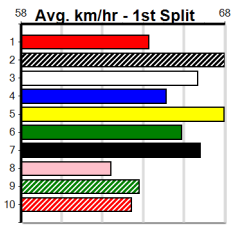

MONTROSE IGA LIQUOR

Distance: 350m, Race Type: Grade 5 T3, Total Prizemoney: $1,530
1st: $1,000, 2nd: $320, 3rd: $160, 4th: $50

8

1:12PM

(VIC time)

PACIFIC SURF (5) has won three of five here and she can assume control soon after box rise.
RABADA (4) is a powerful type and he just needs a little luck in the early stages. NIGERIAN KABOOM (2) is nearing another win.

Watchdog Tips:

5

4

2

3

Bet:

Box Quinella 2,3,4,5 ($10 for 166.67%)