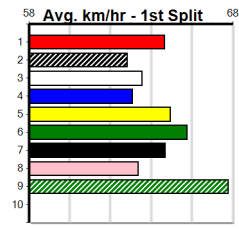

Healesville

SPORTSBET NOBODY DOES IT EASIER

10
1:44PM
(VIC time)

Distance: 300m, Race Type: Grade 5 T3, Total Prizemoney: $1,530
1st: $1,000, 2nd: $320, 3rd: $160, 4th: $50

Watchdog Tips: 0 0 0 0 Bet: