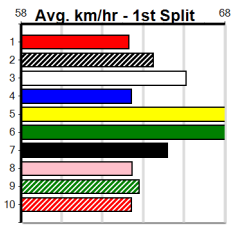

OUTER EAST FOOTBALL NETBALL COMP

Distance: 350m, Race Type: Grade 5 T3, Total Prizemoney: \$1,530
1st: \$1,000, 2nd: \$320, 3rd: \$160, 4th: \$50

5

12:13PM

(VIC time)

Watchdog Tips: 0 0 0 0 **Bet:** .

Form	Box	Weight	Dist	Track	Date	Time	BON	Margin	1st/2nd (Time)	PIR	Checked	Comment	W/R	Split 1	S/P	Grade	Winning Boxes							
1 DAKODA SUNSET [5]																	1 2 3 4 5 6 7 8							
F B Feb-20 HONE IN ZOLA ICON																	3 2							
Trainer: Vivienne Arnett-dunlop (Seymour)																	Prize Best \$9,971.25							
4th (5) 30.0 425 BEN R7 08-Jun-24 24.66 24.27 2.75LSCARLETT'S GEM (24.47) M/444 . SW . 6.78 \$40.50 5																	Starts 19.86							
7th (5) 30.1 425 BEN R7 12-Jun-24 24.80 23.95 6.50L LUCKY FERNANDO (24.38) M/777 . . . 6.86 \$25.60 5																	Trk/Dst 56-5-6-7							
8th (3) 30.0 350 HVL R7 10-Jul-24 20.47 19.62 10.00L MISS DAICOS (19.79) S/8 . . . 7.00 \$93.90 T3-5																	APM 13-1-1-1							
Owner(s): V Arnett-dunlop																	Prize APM \$1394							
2 HEAD BIN [5]																	1 2 3 4 5 6 7 8							
BD D Aug-20 ASTON DEE BEE DESTINI GOLD																	2 1							
Trainer: Neville Bischard (Cohuna)																	Prize Best \$8,071.25							
8th (8) 33.7 400 GEL R6 25-Jun-24 23.76 22.50 12.00L HELLO JETT (22.97) S/56 . . . 8.91 \$59.60 5																	Starts FSH							
6th (8) 33.4 390 SHP R2 29-Jun-24 23.88 22.71 6.50L HILLBILLY JOKER (23.42) M/66 . . . 8.96 \$43.10 T3-5																	Trk/Dst 53-5-5-4							
6th (1) 33.6 350 TRA R4 08-Jul-24 20.67 19.86 9.50L BE CHARMING (20.00) M/55 . . . 6.96 \$20.00 5																	APM 0-0-0-0							
8th (4) 33.8 400 WGL R12 18-Jul-24 24.15 22.88 13.00L QUEST FOR DREAMS (23.26) M/45 . . . 8.82 \$57.30 5																	Prize APM \$341							
Owner(s): N Bischard																								
3 PACIFIC GOLDIE (SA)[5]																	1 2 3 4 5 6 7 8							
F B May-21 ZAMBORA BROCKIE EMERLEY EXPRESS																	1 1 1 3 2							
Trainer: Frederick Bickerton (Pearcedale)																	Prize Best \$10,120.00							
4th (3) 28.6 300 HVL R12 07-Jun-24 17.39 16.73 2.50L CONTRALTO (17.23) S/1 . . . 3.91 \$33.80 T3-5																	Starts FSTD							
7th (7) 28.6 300 HVL R12 14-Jun-24 17.58 16.83 6.50L BUDDY BLUE (17.14) M/2 . . . 4.09 \$9.40 T3-5																	Trk/Dst 45-7-8-2							
1st (4) 28.4 300 HVL R4 01-Jul-24 17.22 16.87 2.75L LOYALTY CARD (17.40) Q/1 . . . 3.94 \$11.30 T3-5																	APM 0-0-0-0							
4th (1) 28.7 300 HVL R12 12-Jul-24 17.68 16.68 7.00L SONIC CYCLONE (17.20) M/5 . . . 4.02 \$2.50 T3-5																	Prize APM \$3208							
Owner(s): F Bickerton																								
4 ELSIE DREAMING [5]																	1 2 3 4 5 6 7 8							
WBK B Oct-21 FERNANDO BALE JEBRYNAH GREEN																	1 1 3 1 1 1							
Trainer: Gail Saunders (Somerville)																	Prize Best \$10,365.00							
1st (1) 24.8 350 HVL R7 01-Jul-24 19.72 19.65 1.5L FULL GLAMOUR (19.83) M/1 . . . 6.62 \$9.20 T3-5																	Starts 19.62							
7th (3) 25.0 350 HVL R9 07-Jul-24 19.92 19.16 4.00L REAR VIEW MIRROR (19.64) M/6 . . . 6.73 \$22.90 5																	Trk/Dst 42-8-5-3							
5th (2) 25.0 350 HVL R6 12-Jul-24 19.83 19.47 5.50L SWEET ALESSIA (19.47) M/5 . . . 6.74 \$17.60 T3-5																	APM 31-7-4-2							
5th (4) 25.2 350 HVL R11 19-Jul-24 19.98 18.99 5.00L DESTINI PALADIN (19.64) M/5 . SW . 6.76 \$2.90 T3-5																	Prize APM \$4752							
Owner(s): SAUNDERS CLAN (SYN), D Saunders, B Saunders, W Saunders, G Saunders																								
5 AYIA THE SLAYER [5]																	1 2 3 4 5 6 7 8							
DKBD B Dec-21 HARD STYLE RICO AYIA SOPHIA																	2 1							
Trainer: Jeff Gorgioski (Stanhope)																	Prize Best \$5,525.00							
6th (3) 31.8 390 BAL R11 16-Jun-24 23.17 22.46 6.00L REGAL RHODE (22.75) M/56 . . . 8.73 \$9.60 T3-5																	Starts FSH							
3rd (6) 32.8 390 SHP R4 29-Jun-24 23.41 22.71 4.75L GLOBAL HERO (23.09) M/33 . . . 9.00 \$3.70 T3-5																	Trk/Dst 20-3-2-2							
5th (6) 33.2 390 SHP R11 04-Jul-24 22.90 22.18 5.50L WE ARE SOUTH (22.52) M/55 . . . 8.86 \$5.00 T3-5																	APM 0-0-0-0							
7th (3) 33.0 410 HOR R12 13-Jul-24 24.72 23.35 14.00L SLEEK BLAZER (23.76) M/87 . . . 11.15 \$4.90 T3-5																	Prize APM \$2950							
Owner(s): J Gorgioski																								
6 COFFEE AND CREAM [5]																	1 2 3 4 5 6 7 8							
FW D May-21 FERNANDO BALE CRIMSON VIXEN																	1 1 2 1 3							
Trainer: Peter Frost (Heathcote)																	Prize Best \$18,558.57							
8th (5) 31.7 390 BAL R4 09-Jun-24 22.89 22.34 6.00L MR. STIRLING (22.49) M/57 . . . 8.64 \$9.70 T3-5																	Starts FSTD							
5th (7) 31.9 390 SHP R3 13-Jun-24 22.78 22.17 4.25L RAPIDFIRE FOREST (22.50) M/65 . . . 8.67 \$9.90 T3-5																	Trk/Dst 63-8-10-6							
5th (3) 31.5 390 SHP R5 11-Jul-24 22.71 22.09 2.50L FOUR BARRELS (22.54) Q/14 . . . 8.61 \$13.80 T3-5																	APM 0-0-0-0							
8th (3) 31.2 300 HVL R12 18-Jul-24 17.49 16.95 5.50L FIREBIRD FLYER (17.13) M/6 . . . 4.09 \$4.30 T3-5																	Prize APM \$3400							
Owner(s): SBS (SYN), S Buccilli, B Buccilli, S Gardiner																								
7 MIKADO ECLIPSE [5]																	1 2 3 4 5 6 7 8							
BK D Sep-20 CUTTING EDGE LADY MIKADO																	1 1 1 3							
Trainer: Paul Jones (Hoddles Creek)																	Prize Best \$10,620.00							
1st (6) 33.8 400 WGL R12 13-Jun-24 23.19 22.90 4.50L HURRICANE MAX (23.50) M/11 . . . 8.57 \$2.50 5																	Starts NBT							
6th (6) 33.5 400 GEL R12 18-Jun-24 23.32 22.63 8.00L HOOKED ON RED (22.77) M/66 . . W 8.91 \$9.90 5																	Trk/Dst 72-6-1-4							
8th (3) 34.2 460 WGL R6 27-Jun-24 26.99 26.09 13.00L TARGET RANGE (26.11) M/878 . . W 7.00 \$70.50 5																	APM 23-0-1-1							
7th (8) 33.9 460 WGL R6 18-Jul-24 27.02 26.21 6.00L ZIPPING PATTY (26.60) M/356 . . W 6.76 \$52.00 5																	Prize APM \$1719							
Owner(s): J AND J (SYN), M Barber, P Jones																								
8 PERFECT SAL [5]																	1 2 3 4 5 6 7 8							
BK D Nov-20 ASTON DEE BEE PERFECT MADISON																	1 1 2 2 3 2 3							
Trainer: Tony Salpigidis (Plenty)																	Prize Best \$20,230.00							
7th (3) 32.4 400 WGL R11 13-Jun-24 23.82 22.90 13.00L HOOKED ON RED (22.96) M/5 . . . 8.83 \$8.10 5																	Starts 19.35							
4th (1) 31.7 350 HVL R5 28-Jun-24 20.05 19.34 5.50L PACIFIC SURF (19.68) M/3 . . . 6.74 \$15.30 T3-5																	Trk/Dst 67-13-10-7							
1st (4) 32.1 350 HVL R10 01-Jul-24 19.70 19.65 2.25L LOUR TIE BREAKER (19.85) M/1 . . . 6.53 \$9.60 T3-5																	APM 41-8-8-3							
4th (4) 32.2 350 HVL R7 12-Jul-24 20.21 19.47 5.00L GOLDEN COAST (19.88) M/2 . . SW . 6.70 \$1.60 T3-5																	Prize APM \$3643							
Owner(s): T Salpigidis																								
9 BLACK PRESTIGE [5] Res.																	1 2 3 4 5 6 7 8							
BK B May-22 ZIPPING GARTH DREAMY EYES																	1 1 1 1							
Trainer: Christian Wilk (Tanjil South)																	Prize Best \$4,705.00							
5th (6) 30.8 435 SLE R12 03-Jul-24 25.10 24.41 7.00L WHERE'S FIFTY (24.63) S/665 . . . 5.45 \$13.70 5NP																	Starts FSH							
1st (8) 30.3 395 TRA R11 08-Jul-24 22.39 22.32 1.5L VIPER (22.49) M/311 . SW . 3.85 \$3.10 5																	Trk/Dst 29-4-1-1							
4th (7) 29.9 435 SLE R11 14-Jul-24 25.03 24.43 4.25L BEAUTIFUL LIAR (24.75) M/322 . . . 5.33 \$34.10 5																	APM 0-0-0-0							
5th (2) 29.9 435 SLE R11 17-Jul-24 25.40 24.54 10.00L DR. EVERGREEN (24.71) M/555 . . W 5.52 \$40.50 5																	Prize APM \$2801							
Owner(s): Eye Candy (SYN), C Wilk, K Gorman																								
10 ANGRY FRANKY [5] Res.																	1 2 3 4 5 6 7 8							
BK B Jan-22 FERAL FRANKY PHILADELPHIA PIP																	1 1 1							
Trainer: Steven Collyer (North Coburg)																	Prize Best \$5,660.00							
4th (7) 27.6 460 GEL R6 02-Jul-24 26.65 25.94 11.00L THIEF RETURNS (25.94) M/112 . . . 6.61 \$38.10 5																	Starts 19.61							
5th (8) 28.0 350 HVL R5 10-Jul-24 20.02 19.62 5.00L MIKE ANGELO ZEAL (19.68) M/3 . . . 6.68 \$4.30 T3-RW																	Trk/Dst 38-3-2-5							
4th (5) 28.1 350 HVL R5 12-Jul-24 19.80 19.47 2.75L ZIPPI MUSTANG (19.61) M/6 . . . 6.80 \$16.10 T3-5																	APM 13-1-1-2							
7th (6) 28.0 350 HVL R6 19-Jul-24 19.85 18.99 7.00L TASTE OF HELL (19.37) M/7 . . . 6.73 \$39.20 5																	Prize APM \$2248							
Owner(s): S Collyer																								