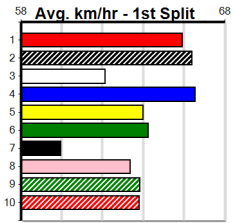

JVDM GREEN LIGHT ON PODCAST

Distance: 300m, Race Type: Grade 5 T3, Total Prizemoney: $1,530
1st: $1,000, 2nd: $320, 3rd: $160, 4th: $50

12

2:22PM

(VIC time)

SUNDAY SEA (2) is better than her past three runs and she will appreciate the drop in class.
RUNWAY (8) was impressive at Mt Gambier and she can stay wide in her races. TOOTSIE (6) can atone for some luckless runs of late.

Watchdog Tips:

2

8

6

4

Bet:

Win 2