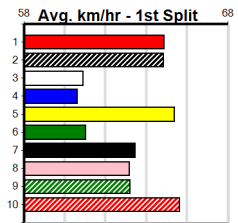

GREYHOUND ADOPTION PROGRAM (1-2)

Distance: 350m, Race Type: Tier 3 - Restricted Win, Total Prizemoney: $1,530
1st: $1,000, 2nd: $320, 3rd: $160, 4th: $50

4

11:57AM

(VIC time)

JEROME (3) caught the eye when placed here last time and he can go one better today. REGAL PHONIC (6) was a strong 19.85 winner here last time and she just needs a little luck early on.
RIPPED MIKADO (5) has solid claims

Watchdog Tips:

3

6

5

1

Bet:

Win 3