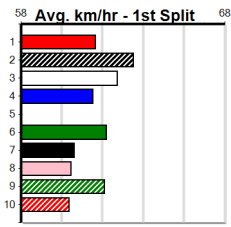

Track Record:

Distance	Time	Greyhound	Date Set
300m	16.057	UNLEASH COLLINDA	11-Dec-22
350m	18.641	UNLEASH COLLINDA	19-Feb-23

Healesville

"THE SHED" @ Healesville Greys

Distance: 300m, Race Type: Tier 3 - Maiden, Total Prizemoney: \$1,530
1st: \$1,000, 2nd: \$320, 3rd: \$160, 4th: \$50