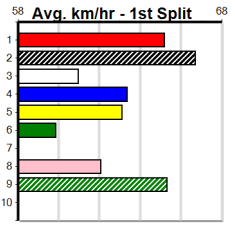

Healesville

JASON McKEOWN PHOTOGRAPHY

Distance: 300m, Race Type: Tier 3 - Grade 7, Total Prizemoney: $1,530
1st: $1,000, 2nd: $320, 3rd: $160, 4th: $50

3

11:35AM

(VIC time)

Watchdog Tips: 0 0 0 0 Bet: _____