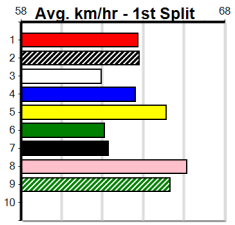

PITSTOP MOWER REPAIRS (1-2 WINS)

Distance: 300m, Race Type: Tier 3 - Restricted Win, Total Prizemoney: $1,530
1st: $1,000, 2nd: $320, 3rd: $160, 4th: $50

9

1:32PM

(VIC time)

DOWN SOUTH GIRL (4) has raced well here to date and she can assume control mid race. FLYING BESSIE (5) has won two of her past three and she can follow the blue across early on. SUPER CEVICHE (9) has a great hope box 2

Watchdog Tips: 4 5 9 6 **Bet:** Win 4