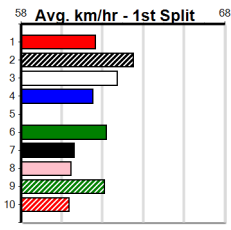

Healesville

"THE SHED" @ Healesville Greys

Distance: 300m, Race Type: Tier 3 - Maiden, Total Prizemoney: $1,530
1st: $1,000, 2nd: $320, 3rd: $160, 4th: $50

1
10:54AM
(VIC time)

FROM ABOVE US (5) has been handily placed in her two runs to date and she will be in the firing line throughout. PROVOCATION (6) has been placed in two of three here and she will follow the five across early on. CHEWBACCA (3) has solid claims.

Watchdog Tips: **5** **6** **3** **2** **Bet:** Box Quinella 3,5,6 ($10 for 333.33%)