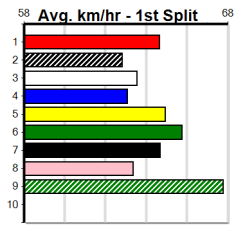

## 1:49PM

(VIC time)

Distance: 300m, Race Type: Grade 5 T3, Total Prizemoney: \$1,530  
 1st: \$1,000, 2nd: \$320, 3rd: \$160, 4th: \$50

BLUE CRISTALLE (9) has a great hope, forget last 2 runs. VIKING (4) powered to the line in his smart 19.42 win here and he looks very well graded again. CLARK (7) is racing with confidence and he will dial up the pressure in the middle stages.