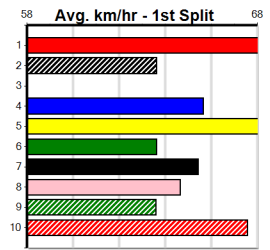

Distance: 300m, Race Type: Grade 5 T3, Total Prizemoney: $1,530
1st: $1,000, 2nd: $320, 3rd: $160, 4th: $50

Watchdog Tips: [ ] [ ] [ ] [ ] Bet: [ ]

Table with columns: Form Box, Wgt, Dist, Track, Date, Time, BON, Margin, 1st/2nd (Time), PIR, Checked, Comment, W/R, Split 1, S/P, Grade

CYCLONE WILL [5]
BK Dog Feb-21 Sire: MEPUNGA BLAZER Dam: AS ONLY IS
Owner(s): THE PINK (SYN), C Dalton, L Dalton
Trainer: Susan Dalton (Coldstream)
Winning Distances: < 300m (0) 300 - 399m (9) 400 - 499m (0) 500 - 599m (0) 600 - 699m (0) > 700m (0)
Winning Weights: 32.9(1) 33.2(1) 33.3(1) 33.6(2) 33.7(1) 33.9(1) 34.2(1) 34.4(1)
Box History table and Prize Best Starts table included.

ON THE MINT [5]
BDW Dog Feb-21 Sire: FERNANDO BALE Dam: MISS VANE
Owner(s): B Stephens
Trainer: Susan Richards (Devon Meadows)
Winning Distances: < 300m (0) 300 - 399m (7) 400 - 499m (1) 500 - 599m (0) 600 - 699m (0) > 700m (0)
Winning Weights: 32.8(1) 33.4(1) 34.0(1) 34.3(1) 34.9(1) 35.0(1) 35.3(1) 35.7(1)
Box History table and Prize Best Starts table included.

SPEEDY PAM [5]
BK Bitch Mar-21 Sire: MY REDEEMER Dam: INTER HELEN
Owner(s): E Bolton
Trainer: Suzanne Reaper (Tynong)
Winning Distances: < 300m (0) 300 - 399m (4) 400 - 499m (0) 500 - 599m (0) 600 - 699m (0) > 700m (0)
Winning Weights: 26.8(1) 26.9(1) 27.0(1) 27.5(1)
Box History table and Prize Best Starts table included.

SIDEWINDER [5]
WBK Bitch Jul-20 Sire: AUSSIE INFRARED Dam: SMOOTH MOVING
Owner(s): Dayas Star (SYN), G Ithier, C Ithier
Trainer: Christine Ithier (Springvale South)
Winning Distances: < 300m (0) 300 - 399m (7) 400 - 499m (0) 500 - 599m (0) 600 - 699m (0) > 700m (0)
Winning Weights: 27.6(1) 28.1(1) 29.0(1) 29.6(1) 30.0(1) 30.2(1) 30.5(1)
Box History table and Prize Best Starts table included.

RING A DUSTY [5]
RBD Dog Oct-20 Sire: FULLY LOADED Dam: RINGADING SISTER
Owner(s): A Frey
Trainer: Sharyn Combridge (Junction Villa)
Winning Distances: < 300m (0) 300 - 399m (11) 400 - 499m (0) 500 - 599m (0) 600 - 699m (0) > 700m (0)
Winning Weights: 31.4(1) 31.7(1) 31.8(1) 31.9(1) 32.1(3) 32.3(1) 32.4(2) 32.5(1)
Box History table and Prize Best Starts table included.

1

2

3

4

5