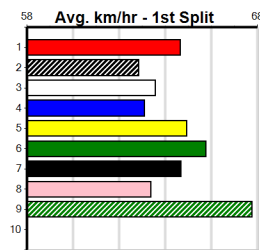

SPORTSBET NOBODY DOES IT EASIER

Distance: 300m, Race Type: Grade 5 T3, Total Prizemoney: $1,530
1st: $1,000, 2nd: $320, 3rd: $160, 4th: $50

Watchdog Tips:

Bet:

Form Box Wgt Dist Track Date Time BON Margin 1st/2nd (Time) PIR Checked Comment W/R Split 1 S/P Grade

WANDANA LAD [5]
BK Dog Jun-21 Sire: ASTON DEE BEE Dam: MISS MORRISSET
Owner(s): D Fraser
Trainer: Garry Johnson (Chum Creek)
Winning Distances: < 300m (0) 300 - 399m (4) 400 - 499m (3) 500 - 599m (1) 600 - 699m (0) > 700m (0)
Winning Weights: 30.5(1) 31.2(1) 31.4(2) 31.6(2) 31.8(1) 32.0(1)
Box History table with 8 columns (Bx, 1st, 2nd, 3rd, 4th, 5th, 6th, 7th, 8th) and 8 rows (1-8).

GOTHAM MARQUESS [5]
BK Bitch May-21 Sire: AUSSIE INFRARED Dam: GOTHAM QUEEN
Owner(s): SMKN (SYN), M Lithgow, D Maynes, K Maynes, N Riseley, E Avdulla
Trainer: Melanie Lithgow (Devon Meadow)
Winning Distances: < 300m (0) 300 - 399m (4) 400 - 499m (4) 500 - 599m (0) 600 - 699m (0) > 700m (0)
Winning Weights: 26.5(1) 26.6(1) 26.7(1) 26.8(1) 26.9(1) 27.0(1) 27.1(2)
Box History table with 8 columns (Bx, 1st, 2nd, 3rd, 4th, 5th, 6th, 7th, 8th) and 8 rows (1-8).

COCONUT MIA [5]
WBD Bitch Aug-20 Sire: FERNANDO BALE Dam: ALL INCLUDED
Owner(s): P Gabriel
Trainer: Peter Gabriel (Toolern Vale)
Winning Distances: < 300m (0) 300 - 399m (0) 400 - 499m (3) 500 - 599m (0) 600 - 699m (0) > 700m (0)
Winning Weights: 28.9(1) 29.1(1) 29.4(1)
Box History table with 8 columns (Bx, 1st, 2nd, 3rd, 4th, 5th, 6th, 7th, 8th) and 8 rows (1-8).

VIKING [5]
F Dog Feb-21 Sire: KAYDA SHAE Dam: LITTLE BIDDY
Owner(s): Eye Candy (SYN), C Wilk, K Gorman
Trainer: Kate Gorman (Tanjil South)
Winning Distances: < 300m (0) 300 - 399m (6) 400 - 499m (3) 500 - 599m (0) 600 - 699m (0) > 700m (0)
Winning Weights: 29.9(1) 30.2(1) 30.4(1) 30.5(1) 30.8(1) 30.9(2) 31.0(1) 31.1(1)
Box History table with 8 columns (Bx, 1st, 2nd, 3rd, 4th, 5th, 6th, 7th, 8th) and 8 rows (1-8).

WHY NOT BARNEY [5]
RF Dog Sep-20 Sire: BERNARDO Dam: WHY NOT GINGER
Owner(s): G Carter
Trainer: Leigh Carter (Devon Meadows)
Winning Distances: < 300m (0) 300 - 399m (1) 400 - 499m (5) 500 - 599m (0) 600 - 699m (0) > 700m (0)
Winning Weights: 30.3(1) 30.5(1) 31.4(1) 31.6(1) 31.7(2)
Box History table with 8 columns (Bx, 1st, 2nd, 3rd, 4th, 5th, 6th, 7th, 8th) and 8 rows (1-8).