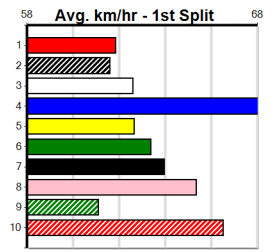

OUTER EAST FOOTBALL NETBALL COMP

Distance: 350m, Race Type: Grade 5 T3, Total Prizemoney: $1,530
1st: $1,000, 2nd: $320, 3rd: $160, 4th: $50

Watchdog Tips:

Bet:

Table with columns: Form Box, Wgt, Dist, Track, Date, Time, BON, Margin, 1st/2nd (Time), PIR, Checked, Comment, WR, Split 1, S/P, Grade

DAKODA SUNSET [5]
F Bitch Feb-20 Sire: HONE IN Dam: ZOLA ICON
Owner(s): V Arnett-dunlop
Trainer: Vivienne Arnett-dunlop (Seymour)
Winning Distances: < 300m (0) 300 - 399m (5) 400 - 499m (0) 500 - 599m (0) 600 - 699m (0) > 700m (0)
Winning Weights: 28.6(1) 30.2(1) 30.3(1) 30.7(1) 31.4(1)
Box History table and Prize Best Starts table included.

HEAD BIN [5]
BD Dog Aug-20 Sire: ASTON DEE BEE Dam: DESTINI GOLD
Owner(s): N Bischoff
Trainer: Neville Bischoff (Cohuna)
Winning Distances: < 300m (0) 300 - 399m (5) 400 - 499m (0) 500 - 599m (0) 600 - 699m (0) > 700m (0)
Winning Weights: 33.9(2) 34.0(1) 34.1(1) 34.2(1)
Box History table and Prize Best Starts table included.

PACIFIC GOLDIE (SA)[5]
F Bitch May-21 Sire: ZAMBORA BROCKIE Dam: EMERLEY EXPRESS
Owner(s): F Bickerton
Trainer: Frederick Bickerton (Pearcedale)
Winning Distances: < 300m (0) 300 - 399m (7) 400 - 499m (0) 500 - 599m (0) 600 - 699m (0) > 700m (0)
Winning Weights: 28.4(1) 28.9(1) 29.0(2) 29.4(1) 29.6(1) 29.7(1)
Box History table and Prize Best Starts table included.

ELSIE DREAMING [5]
WBK Bitch Oct-21 Sire: FERNANDO BALE Dam: JEBRYNAH GREEN
Owner(s): SAUNDERS CLAN (SYN), D Saunders, B Saunders, W Saunders, G Saunders
Trainer: Gail Saunders (Somerville)
Winning Distances: < 300m (0) 300 - 399m (7) 400 - 499m (1) 500 - 599m (0) 600 - 699m (0) > 700m (0)
Winning Weights: 24.8(1) 25.0(2) 25.1(2) 25.2(1) 25.3(1) 25.5(1)
Box History table and Prize Best Starts table included.

AYIA THE SLAYER [5]
DKBD Bitch Dec-21 Sire: HARD STYLE RICO Dam: AYIA SOPHIA
Owner(s): J Gorgioski
Trainer: Jeff Gorgioski (Stanhope)
Winning Distances: < 300m (0) 300 - 399m (2) 400 - 499m (1) 500 - 599m (0) 600 - 699m (0) > 700m (0)
Winning Weights: 31.3(1) 31.5(1) 32.4(1)
Box History table and Prize Best Starts table included.

1

2

3

4

5