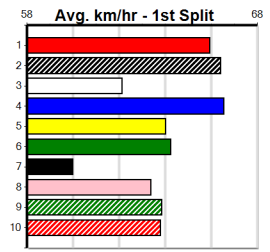

JVDM GREEN LIGHT ON PODCAST

Distance: 300m, Race Type: Grade 5 T3, Total Prizemoney: $1,530
1st: $1,000, 2nd: $320, 3rd: $160, 4th: $50

Watchdog Tips: [ ] [ ] [ ] [ ] Bet: [ ]

Form Box Wgt Dist Track Date Time BON Margin 1st/2nd (Time) PIR Checked Comment W/R Split 1 S/P Grade

FOUR ACES [5]
F Dog May-19 Sire: AUSSIE INFRARED Dam: FOUR SECRETS
Owner(s): BLUE BEARD (SYN), L Hughes, R Nimbs
Trainer: Leslie Hughes (Giffard)
Winning Distances: < 300m (0) 300 - 399m (11) 400 - 499m (5) 500 - 599m (0) 600 - 699m (0) > 700m (0)
Winning Weights: 30.0(1) 30.7(1) 30.8(2) 30.9(1) 31.1(1) 31.2(1) 31.3(2) 31.4(4) 31.5(1) 31.6(2)
Box History table and Prize Best Starts table included.

SUNDAY SEA (NSW)[5]
BK Bitch Nov-20 Sire: MAGIC SPRITE Dam: MIDNIGHT CARMEN
Owner(s): C Mcmillan
Trainer: Constance Mcmillan (Drouin)
Winning Distances: < 300m (0) 300 - 399m (3) 400 - 499m (1) 500 - 599m (0) 600 - 699m (0) > 700m (0)
Winning Weights: 28.7(1) 28.8(1) 28.9(1) 29.6(1)
Box History table and Prize Best Starts table included.

MEGA BANJO BOY [5]
BK Dog May-21 Sire: BANJO BOY Dam: EMILIA CASH
Owner(s): W Dawes
Trainer: William Dawes (Moe)
Winning Distances: < 300m (0) 300 - 399m (4) 400 - 499m (0) 500 - 599m (0) 600 - 699m (0) > 700m (0)
Winning Weights: 33.7(1) 33.8(1) 34.2(1) 35.9(1)
Box History table and Prize Best Starts table included.

WHY NOT AJAY [5]
BD Dog Sep-20 Sire: BERNARDO Dam: WHY NOT GINGER
Owner(s): G Carter
Trainer: Gregory Carter (Devon Meadows)
Winning Distances: < 300m (0) 300 - 399m (7) 400 - 499m (5) 500 - 599m (0) 600 - 699m (0) > 700m (0)
Winning Weights: 31.3(1) 31.4(1) 31.5(1) 31.6(4) 31.9(1) 32.0(2) 32.5(1) 32.7(1)
Box History table and Prize Best Starts table included.

WHY NOT BRYCE [5]
RF Dog Sep-20 Sire: BERNARDO Dam: WHY NOT GINGER
Owner(s): G Carter
Trainer: Gregory Carter (Devon Meadows)
Winning Distances: < 300m (0) 300 - 399m (5) 400 - 499m (3) 500 - 599m (0) 600 - 699m (0) > 700m (0)
Winning Weights: 32.6(1) 32.7(3) 32.8(1) 32.9(2) 33.1(1)
Box History table and Prize Best Starts table included.