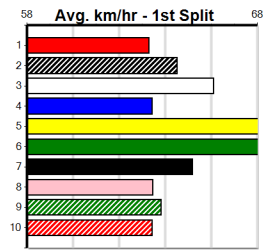

Healesville

CROYDON HOMING PIGEON CLUB

Distance: 350m, Race Type: Grade 5 T3, Total Prizemoney: $1,530
1st: $1,000, 2nd: $320, 3rd: $160, 4th: $50

7

12:48PM

(VIC time)

Watchdog Tips: ☐ ☐ ☐ ☐ ☐ Bet: ☐

Form Box Wgt Dist Track Date Time BON Margin 1st/2nd (Time) PIR Checked Comment W/R Split 1 S/P Grade

1

MILLARA'S MONEY [5]

BK Dog Nov-20 Sire: FERNANDO BALE Dam: DREAMY EYES
Owner(s): Eye Candy (SYN), C Wilk, K Gorman Trainer: Christian Wilk (Tanjil South)
Winning Distances: < 300m (0) 300 - 399m (1) 400 - 499m (4) 500 - 599m (0) 600 - 699m (0) > 700m (0)
Winning Weights: 29.1(1) 29.7(2) 30.1(1) 30.2(1)

Rank	Form	Box	Wgt	Dist	Track	Date	Time	BON	Margin	1st/2nd (Time)	PIR	Checked	Comment	W/R	Split 1	S/P	Grade
5th	(7)	29.5	435	SLE	R8	26-May-24	24.79	24.46	5.00L	QUEBEC BALE (24.46)	M/544	.	.	.	5.39	$23.10	X45
2nd	(2)	29.6	510	SLE	R6	02-Jun-24	29.05	28.83	3.25L	PIERRE BALE (28.83)	M/222	.	.	.	9.16	$35.20	X45
6th	(2)	29.8	510	SLE	R8	09-Jun-24	29.55	28.73	12.00	TANGELA BALE (28.73)	M/444	.	.	.	9.48	$12.30	5
7th	(8)	29.4	515	SAP	R7	17-Jun-24	30.56	29.74	4.25L	ESPECIAL PIP (30.27)	M/3335	.	.	.	5.24	$72.40	5
5th	(8)	29.4	510	SLE	R5	26-Jun-24	29.58	28.71	8.50L	DR. BROOKLYNN (29.00)	M/334	.	.	.	9.43	$9.10	5
3rd	(4)	28.8	395	TRA	R6	05-Jul-24	22.48	21.86	7.50L	QUEBEC BALE (21.98)	M/333	.	.	.	3.82	$33.30	X45
7th	(4)	28.1	435	SLE	R9	14-Jul-24	25.35	24.43	9.00L	DR. JETHRO (24.74)	M/577	.	.	.	5.40	$24.60	5
8th	(1)	28.1	350	HVL	R10	19-Jul-24	19.97	18.99	12.00	BEAUTY BEAST (19.19)	S/8	.	.	.	6.76	$86.70	T3-5

Last 3 wins NOT included above

1st	(1)	30.1	400	WGL	R10	12-Oct-23	22.82	22.82	4.50L	GALLOPING SUZIE (23.12)	Q/11	.	SW	.	8.28	$2.40	6G
1st	(7)	29.7	435	SLE	R12	10-Apr-24	24.81	24.59	1.5L	BE A CHARACTER (24.91)	M/111	.	.	.	5.33	$3.50	5NP
1st	(4)	29.1	450	TRA	R7	01-May-24	25.13	24.86	0.50L	MY COOL JACK (25.15)	M/111	.	.	.	6.61	$8.90	5

Box History

Box	1st	2nd	3rd	4th	5th	6th	7th	8th
1	1	2	1					1
2	1	1		3	2	1		
3		2	1			1		1
4	1	1	4	1	3	1	2	1
5	1	1	1					
6		1	2	1	2			
7	1	1	2	2	1			1
8		1	2	2	2			2

Prize Best Starts Trk/Dts APM $15535.00 NBT 58-5-9-11 4-0-1-0 4686