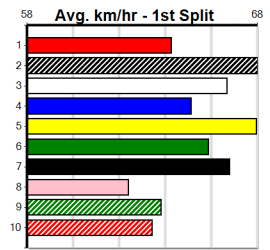

MONTRSE IGA LIQUOR

Distance: 350m, Race Type: Grade 5 T3, Total Prizemoney: $1,530
1st: $1,000, 2nd: $320, 3rd: $160, 4th: $50

Watchdog Tips: [ ] [ ] [ ] [ ] Bet: [ ]

Form Box Wgt Dist Track Date Time BON Margin 1st/2nd (Time) PIR Checked Comment W/R Split 1 S/P Grade

RAPIDFIRE JAYDA [5]
BK Bitch Apr-22 Sire: FABREGAS Dam: WYNBURN LUCIFER
Owner(s): Just for us (SYN), B Hare, C Allen
Winning Distances: < 300m (0) 300 - 399m (3) 400 - 499m (1) 500 - 599m (0) 600 - 699m (0) > 700m (0)
Winning Weights: 29.7(1) 29.8(2) 31.7(1)
1st (8) 29.8 390 BAL R10 02-Jun-24 22.32 22.08 1.5L PELICAN FLYER (22.41) M/22 . . . 8.57 $2.10 T3-6
1st (3) 29.8 390 BAL R11 12-Jun-24 22.22 22.07 1.75L BRIGHT MOON (22.34) Q/22 . . . 8.50 $5.50 5NP
8th (3) 29.4 390 BAL R4 19-Jun-24 22.91 21.91 15.00 RAPIDFIRE GIRL (21.91) M/78 . . . 8.60 $13.40 5
3= (2) 29.5 410 HOR R12 25-Jun-24 23.60 23.07 1.25L ASTON OPHELIA (23.51) Q/76 . . . 10.77 $21.10 5
5th (2) 29.6 485 HOR R3 02-Jul-24 27.85 27.06 3.5L ZORBAS BALE (27.61) M/277 . . . 6.70 $12.20 RWH
3rd (4) 29.8 350 HVL R5 07-Jul-24 19.70 19.16 1.5L ASTON CORLEONE (19.60) M/6 . . . W 6.75 $7.40 5
7th (1) 29.4 410 HOR R5 13-Jul-24 23.89 23.35 5.00L KENTUCKY GUS (23.55) M/77 . . . 10.86 $3.20 T3-5
2nd (3) 29.8 300 HVL R10 18-Jul-24 17.02 16.95 1.25L CLARK (16.95) M/6 . . . 4.04 $10.00 T3-5
Last 3 wins NOT included above
1st (7) 31.7 390 SHP R1 01-Feb-24 22.17 22.17 7.00L ZIPPING LIZZO (22.65) M/11 . . . SW . 8.38 $1.60 T3-M
1st (1) 29.7 425 BEN R4 24-Apr-24 24.25 24.06 4.00L YOLONDA (24.52) M/321 . . . 6.75 $3.00 T3-RW

Trainer: Brett Hare (Greendale)
ENG SHP 2024-07-22
Box History
Bx 1st 2nd 3rd 4th 5th 6th 7th 8th
1 1 1 1 1 1 1 1
2 1 1 1 1 1 1 1
3 1 1 1 1 1 1 1
4 1 1 1 1 1 1 1
5 1 1 1 1 1 1 1
6 1 1 1 1 1 1 1
7 1 1 1 1 1 1 1
8 1 1 1 1 1 1 1
Prize Best $7537.50
Starts NBT
Trk/Dts 21-4-1-5
APM 3-0-0-2 5070

NIGERIAN KABOOM [5]
LTF Dog Feb-19 Sire: ALLEN DEED Dam: QUEEN KABOOM
Owner(s): P Hofman
Winning Distances: < 300m (0) 300 - 399m (4) 400 - 499m (0) 500 - 599m (0) 600 - 699m (0) > 700m (0)
Winning Weights: 29.1(1) 29.6(1) 29.7(1) 29.8(1)
4th (1) 31.1 300 HVL R4 31-May-24 17.15 16.66 7.50L BLUE CRISTALLE (16.66) S/6 . . . 4.08 $17.00 T3-5
2nd (6) 30.5 300 HVL R12 14-Jun-24 17.17 16.83 0.50L BUDDY BLUE (17.14) M/4 . . . 4.11 $8.60 T3-5
2nd (5) 30.2 300 HVL R11 21-Jun-24 17.20 16.81 2.75L SAINTLY SAL (17.02) M/1 . . . 3.98 $14.40 T3-5
2nd (1) 29.8 350 HVL R6 28-Jun-24 19.63 19.34 2.25L CYCLONE WILL (19.48) M/2 . . . 6.66 $18.50 T3-5
2nd (2) 30.0 350 HVL R6 01-Jul-24 19.84 19.65 0.50L PACIFIC SURF (19.82) M/2 . . . 6.58 $8.60 T3-5
5th (2) 30.3 350 HVL R10 07-Jul-24 19.75 19.16 4.00L ASTON COOPER (19.49) M/7 . . . 6.77 $32.30 VET
3rd (3) 30.4 350 HVL R6 12-Jul-24 19.56 19.47 1.5L SWEET ALESSIA (19.47) M/3 . . . 6.62 $19.50 T3-5
2nd (3) 30.6 350 HVL R8 18-Jul-24 19.67 19.56 1.75L BETTER BANJO (19.56) M/2 . . . 6.56 $19.60 T3-5
Last 3 wins NOT included above
1st (5) 29.6 300 HVL R9 02-Jul-21 16.95 16.82 0.75L YOU NUGGET (17.00) M/1 . . . 3.89 $2.10 T3-7
1st (3) 29.1 390 BAL R3 18-Apr-22 22.37 22.23 4.50L BELLE YARAKI (22.67) M/11 . . . SW . 8.37 $7.00 T3-6
1st (2) 29.7 300 HVL R6 26-Aug-22 16.98 16.76 3.25L UNROADWORTHY (17.20) S/1 . . . SW . 3.89 $4.80 T3-5