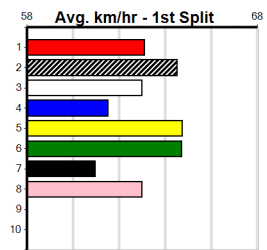

Watchdog Tips:

Bet:

Form Box	Wgt	Dist	Track	Date	Time	BON	Margin	1st/2nd (Time)	PIR	Checked	Comment	WR	Split 1	S/P	Grade

1 SUPER POTATO [M]
WBD Bitch Aug-21 Sire: ORSON ALLEN Dam: SHE WILL BLOOM
Owner(s): J Clarke Trainer: Jack Clarke (Creswick)
Winning Distances: < 300m (0) 300 - 399m (0) 400 - 499m (0) 500 - 599m (0) 600 - 699m (0) > 700m (0)
Winning Weights:
5th (7) 24.3 390 WBL R2 03-Jun-24 23.48 22.23 14.00 HEART OF DARTS (22.55) M/26 . . . . 9.01 $19.90 M
4th (2) 24.2 350 HVL R2 07-Jun-24 19.86 19.55 2.75L CALAMITY KAIT (19.68) M/4 . . . . 6.80 $78.60 T3-M
6th (6) 23.9 390 WBL R2 10-Jun-24 22.88 22.18 7.50L PAW GLORY (22.37) M/66 . . . . 9.00 $25.80 M
6th (7) 23.6 390 WBL R2 17-Jun-24 23.31 22.51 8.50L SHARON'S LASS (22.75) M/56 . . . . 9.08 $18.90 M
4th (8) 23.7 300 HVL R2 05-Jul-24 17.52 16.98 4.75L FLYING BESSIE (17.20) M/4 . . . . 4.10 $11.80 T3-M
3rd (6) 23.7 390 WBL R2 08-Jul-24 22.81 22.15 3.5L PAW NIKKI (22.57) M/22 . . . . 8.88 $16.10 M
3rd (6) 23.8 300 HVL R1 12-Jul-24 17.37 16.68 1.5L BROADY BOB (17.27) M/4 . . . . 4.10 $9.80 T3-M
3rd (4) 23.8 390 WBL R2 15-Jul-24 23.56 22.62 6.00L BIT MISTY (23.15) M/53 . . . . 9.09 $23.00 M
Last 3 wins NOT included above

Box History

Bx	1st	2nd	3rd	4th	5th	6th	7th	8th
1		1	1	1	1	1	1	1
2			1	2				
3								1
4			1		1	1		
5								
6			2		1	2		1
7				2	3	1		
8				1	1			1

Prize Best	$1110.00
Starts	NBT
Trk/Dts	27-0-0-5
APM	3-0-0-0
	750

2 MALT WHISKEY (QLD)[M]
BEF Dog Dec-20 Sire: BARCIA BALE Dam: LANIS MORRIS
Owner(s): H Johnson Trainer: Garry Johnson (Chum Creek)
Winning Distances: < 300m (0) 300 - 399m (0) 400 - 499m (0) 500 - 599m (0) 600 - 699m (0) > 700m (0)
Winning Weights:
4th (8) 34.3 350 HVL R3 25-Oct-22 19.99 19.38 5.00L HANDSOME IS (19.65) M/3 . . . . 6.73 $21.40 M
7th (3) 34.5 350 HVL R4 31-Oct-22 20.25 19.39 9.50L CRUELLA (19.61) M/7 . . . . 6.89 $39.80 M
6th (7) 34.1 300 HVL R10 07-Nov-22 17.58 16.67 9.00L LINE AND LENGTH (16.97) M/6 . . . . 4.20 $8.00 M
7th (8) 33.9 395 TRA R2 14-Nov-22 23.41 22.50 8.50L MAGIC BEE (22.84) S/877 . . . . 3.99 $42.20 M
8th (7) 34.1 385 SHP R3 19-Nov-22 23.12 22.00 7.00L JUST VANISHED (22.65) M/78 . . . . 8.61 $35.40 M
5th (5) 34.0 300 HVL R2 02-Dec-22 17.63 16.92 5.50L JINGLE JANGLE (17.28) S/6 . . . . 4.21 $13.30 T3-M
7th (7) 34.9 350 TRA R1 31-Dec-22 21.40 19.67 19.00 BE CHARMING (20.11) M/66 . . . . 7.02 $10.00 M
ST (-) 32.6 300 HVL 12-Jul-24 17.43 1.5L Trial Cleared M/22 . . . . 2of2 . . . . ST
Last 3 wins NOT included above

Box History

Bx	1st	2nd	3rd	4th	5th	6th	7th	8th
1			1					
2								
3					1			1
4								1
5					1	1		
6					1			
7				1	1	1	1	1
8		1	1	1				1

Prize Best	$730.00
Starts	NBT
Trk/Dts	15-0-0-2
APM	4-0-0-1
	7