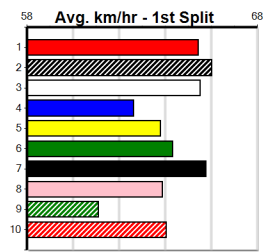

MR HUMMER LIMOS

Distance: 350m, Race Type: Grade 5 T3, Total Prizemoney: $1,530
1st: $1,000, 2nd: $320, 3rd: $160, 4th: $50

Watchdog Tips:

Bet:

Table with columns: Form Box, Wgt, Dist, Track, Date, Time, BON, Margin, 1st/2nd (Time), PIR, Checked, Comment, W/R, Split 1, S/P, Grade

PURE PROMISE [5]
BD Bitch Dec-18 Sire: UNLAWFUL ENTRY Dam: WEST ON XANDI
Owner(s): M Collyer
Trainer: Steven Collyer (North Coburg)
Winning Distances: < 300m (0) 300 - 399m (13) 400 - 499m (2) 500 - 599m (0) 600 - 699m (0) > 700m (0)
Winning Weights: 29.2(1) 29.3(1) 29.4(2) 29.5(2) 29.6(2) 29.7(2) 29.8(2) 29.9(2) 30.3(1)
Box History table and Prize Best Starts table included.

GET A GRIP [5]
RF Dog Nov-21 Sire: ASTON DEE BEE Dam: COSMIC KATIE
Owner(s): B Sands
Trainer: Brad Sands (Pakenham)
Winning Distances: < 300m (0) 300 - 399m (3) 400 - 499m (0) 500 - 599m (0) 600 - 699m (0) > 700m (0)
Winning Weights: 34.6(2) 34.7(1)
Box History table and Prize Best Starts table included.

ELLIOTT NESS [5]
BKW Dog May-19 Sire: FERNANDO BALE Dam: UP HILL JILL
Owner(s): G Johnson
Trainer: Garry Johnson (Chum Creek)
Winning Distances: < 300m (0) 300 - 399m (9) 400 - 499m (8) 500 - 599m (0) 600 - 699m (0) > 700m (0)
Winning Weights: 27.9(1) 28.2(1) 28.8(1) 28.9(2) 29.0(2) 29.1(1) 29.2(2) 29.4(4) 29.5(1) 29.8(1) 30.4(1)
Box History table and Prize Best Starts table included.

BRAVADO [5]
BK Dog Apr-22 Sire: EQUALIZER Dam: SEGOVIA
Owner(s): SBS (SYN), S Buccilli, B Buccilli, S Gardiner
Trainer: Peter Frost (Heathcote)
Winning Distances: < 300m (0) 300 - 399m (2) 400 - 499m (1) 500 - 599m (0) 600 - 699m (0) > 700m (0)
Winning Weights: 36.0(1) 36.7(1) 36.8(1)
Box History table and Prize Best Starts table included.

NOT FORGIVEN [5]
BK Bitch Jan-22 Sire: MEPUNGA BLAZER Dam: TROUBLE BREWING
Owner(s): D Schwarz
Trainer: David Schwarz (Dallas)
Winning Distances: < 300m (0) 300 - 399m (2) 400 - 499m (1) 500 - 599m (0) 600 - 699m (0) > 700m (0)
Winning Weights: 28.1(1) 28.3(1) 28.6(1)
Box History table and Prize Best Starts table included.

1

2

3

4

5