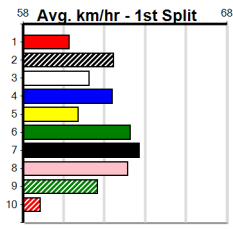

DOWNLOAD THE WATCHDOG APP (275+

Distance: 390m, Race Type: Maiden, Total Prizemoney: $1,530
1st: $1,000, 2nd: $320, 3rd: $160, 4th: $50

2

3:17PM

(VIC time)

JILLIBY MISH (4) trialled well around Bendigo recently and she is expected to fire first up from a spell. ASTON NAXXAR (8) is better than his past two runs and he owns a solid 22.45 PB here. RUXTON SHINE (7) should race well fresh.

Watchdog Tips:

4 8 7 6

Bet:

Win 4