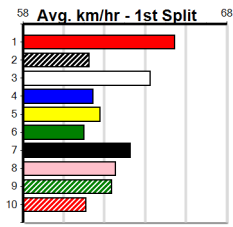

TUDOR ELECTRICAL (275+ RANK)

Distance: 390m, Race Type: Grade 7, Total Prizemoney: $1,530
1st: $1,000, 2nd: $320, 3rd: $160, 4th: $50

3
3:37PM
(VIC time)

MORE WINE PLEASE (1) was a strong 22.28 Warrnambool winner and she is drawn to make every post a winner. GRACE'S ENTITY (2) caught the eye here two runs back and she can follow the red through early on. CHICKEN BURGER (4) can run a cheeky race.

Watchdog Tips: **1** **2** **4** **5** **Bet:** Box Quinella 1,2,4 ($10 for 333.33%)