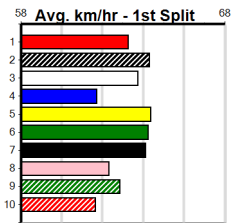

A1 SIGNAGE (275+ RANK)

Distance: 545m, Race Type: Grade 5, Total Prizemoney: $1,740
1st: $1,150, 2nd: $360, 3rd: $180, 4th: $50

Watchdog Tips:

3

6

7

8

Bet:

Box Quinella 3,6,7 ($10 for 333.33%)

BLUE VENDETTA (3) relies on luck but he has a big motor and he should be suited to this distance range. BREAKDOWN (6) is racing with confidence and he has the speed to cross and lead for a long way. OCEAN SUNSET (7) can run a race at odds.