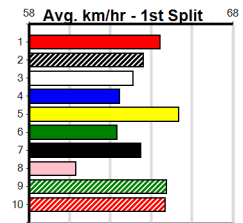

SPORTSBET GREEN TICKS (275+ RANK)

Distance: 390m, Race Type: Grade 5, Total Prizemoney: $1,530
1st: $1,000, 2nd: $320, 3rd: $160, 4th: $50

Watchdog Tips:

7

3

2

1

Bet:

Win 7

PEACHES (7) can come out running and she should be able to break up the field through the bend.
PIRANHA SHAKE (3) has been placed in two of his past three and he can work into the mix mid race. MARINO (2) is racing with confidence.

Main table containing race details for 10 races, including horse names, trainers, odds, and winning boxes.