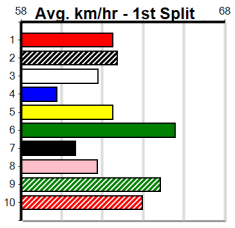

SPORTSBET SAME RACE MULTI (275+ RA

Distance: 390m, Race Type: Maiden, Total Prizemoney: $1,530
1st: $1,000, 2nd: $320, 3rd: $160, 4th: $50

1
2:57PM
(VIC time)

MORE BEER PLEASE (6) has been placed in two of four to date and he looks suited in this event.
BEAST POWER (3) has turned in some handy performances at Bendigo and he can work into the mix mid race. CINDY'S GEM (1) has solid claims

Watchdog Tips: **6** **3** **1** **7** **Bet:** **Box Quinella 1,3,6 ($10 for 333.33%)**