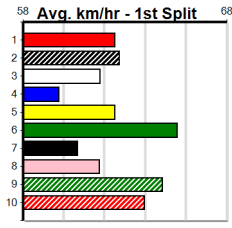

Ballarat

SPORTSBET SAME RACE MULTI (275+ RA

Distance: 390m, Race Type: Maiden, Total Prizemoney: $1,530
1st: $1,000, 2nd: $320, 3rd: $160, 4th: $50

1

2:57PM
(VIC time)

MORE BEER PLEASE (6) has been placed in two of four to date and he looks suited in this event.
BEAST POWER (3) has turned in some handy performances at Bendigo and he can work into the mix mid race. CINDY'S GEM (1) has solid claims

Watchdog Tips: **6** **3** **1** **7** **Bet:** **Box Quinella 1,3,6 ($10 for 333.33%)**