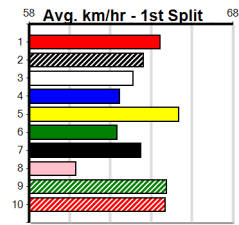

SPORTSBET GREEN TICKS (275+ RANK)

Distance: 390m, Race Type: Grade 5, Total Prizemoney: $1,530
1st: $1,000, 2nd: $320, 3rd: $160, 4th: $50

11

6:22PM

(VIC time)

PEACHES (7) can come out running and she should be able to break up the field through the bend.
PIRANHA SHAKE (3) has been placed in two of his past three and he can work into the mix mid race. MARINO (2) is racing with confidence.

Watchdog Tips:

7

3

2

1

Bet:

Win 7