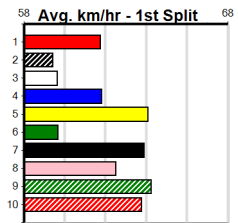

TOWN AND COUNTRY LINE MARKING (27)

Distance: 390m, Race Type: Grade 7, Total Prizemoney: $1,530
1st: $1,000, 2nd: $320, 3rd: $160, 4th: $50

9

5:43PM

(VIC time)

ZOOM BOOM (1) has been luckless since his top debut win here and he is expected to fire after a freshen up. HARDSTYLE GRACIE (8) was never headed here two runs back and she should be in the mix again. DARK BEFORE DAWN (6) has claims

Watchdog Tips:

1

8

6

7

Bet:

Win 1