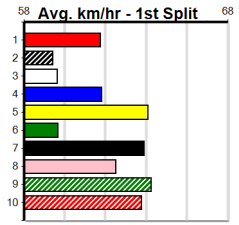

Ballarat

TOWN AND COUNTRY LINE MARKING (27)

9

5:43PM
(VIC time)

Distance: 390m, Race Type: Grade 7, Total Prizemoney: \$1,530
1st: \$1,000, 2nd: \$320, 3rd: \$160, 4th: \$50

ZOOM BOOM (1) has been luckless since his top debut win here and he is expected to fire after a freshen up. HARDSTYLE GRACIE (8) was never headed here two runs back and she should be in the mix again. DARK BEFORE DAWN (6) has claims