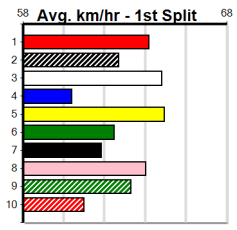

SWEET NETTY'S CATERING (275+ RANK)

Distance: 450m, Race Type: Mixed 6/7, Total Prizemoney: $1,530
1st: $1,000, 2nd: $320, 3rd: $160, 4th: $50

5
4:19PM
(VIC time)

RUBY'S SHOW (3) was never headed in her top 22.17 Warrnambool win and she will give them something to catch. NO GOOD (1) was handily placed at Geelong and he should be able to settle on the speed. BEEN GIFTED (8) shows promise.

Watchdog Tips: **3** **1** **8** **5** **Bet:** **Win 3**