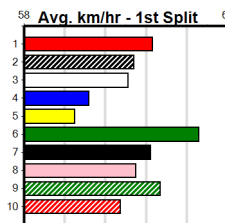

GREYHOUND ADOPTION PROGRAM (275)

Distance: 390m, Race Type: Grade 6, Total Prizemoney: \$1,530
1st: \$1,000, 2nd: \$320, 3rd: \$160, 4th: \$50

BRILEY RIOT (4) returned to form with a dazzling 22.54 Geelong win and she looks very well graded again. OUR VISION (6) has pace to burn and she just needs to clear the wide runner in five. MAGGIE PARKER (2) can run a cheeky race