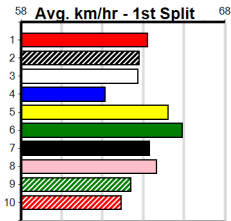

Ballarat

BALLARAT FUNCTION CENTRE (275+ RA)

Distance: 390m, Race Type: Grade 5, Total Prizemoney: $1,530
1st: $1,000, 2nd: $320, 3rd: $160, 4th: $50

4

3:52PM

(VIC time)

BRIGHT MOON (1) will find this easier than her most recent racing and she is drawn to lead throughout. THAT'S RARE (2) is better than her past two and she can challenge the red for most of the journey. JUST WANT PIZZA (8) has solid claims

Watchdog Tips: 1 2 8 4 **Bet:** Win 1

Form	Box	Weight	Dist	Track	Date	Time	BON	Margin	1st/2nd (Time)	PIR	Checked	Comment	W/R	Split 1	S/P	Grade	Winning Boxes							
1 BRIGHT MOON (NSW)[5] <i>Drawn to lead, drops in class, hard to reel in</i>																								
BD	B	Dec-20 BLUE MOON RISING					SMOOTH CLAUDIA					$3.40					<table border="1"> <tr><th>1</th><th>2</th><th>3</th><th>4</th><th>5</th><th>6</th><th>7</th><th>8</th></tr> <tr><td>1</td><td>1</td><td>1</td><td>2</td><td></td><td></td><td></td><td>1</td><td></td><td></td><td></td><td></td><td></td><td></td><td></td><td></td><td></td></tr> <tr><td colspan="4">Prize</td><td colspan="4">$14,262.50</td><td colspan="4"></td></tr> <tr><td colspan="4">Best</td><td colspan="4">22.34</td><td colspan="4"></td></tr> <tr><td colspan="4">Starts</td><td colspan="4">30-6-4-4</td><td colspan="4"></td></tr> <tr><td colspan="4">Trk/Dst</td><td colspan="4">5-0-1-1</td><td colspan="4"></td></tr> <tr><td colspan="4">APM</td><td colspan="4">$6470</td><td colspan="4"></td></tr> </table>							
Trainer: Deb Carr (Miniera) Owner(s): Green Cloth (SYN), M Augustinus, C Mcleod, J Riddle, M Wishart, J Ferguson																								
2 THAT'S RARE [5] <i>Better than her past two runs, clear danger</i>																								
BK	B	Mar-21 FABREGAS					MEPUNGA DASHA					$4.20					<table border="1"> <tr><th>1</th><th>2</th><th>3</th><th>4</th><th>5</th><th>6</th><th>7</th><th>8</th></tr> <tr><td></td><td></td><td>2</td><td></td><td></td><td></td><td></td><td>1</td><td></td><td></td><td></td><td></td><td></td><td></td><td></td><td></td><td></td></tr> <tr><td colspan="4">Prize</td><td colspan="4">$18,975.00</td><td colspan="4"></td></tr> <tr><td colspan="4">Best</td><td colspan="4">22.35</td><td colspan="4"></td></tr> <tr><td colspan="4">Starts</td><td colspan="4">60-4-15-8</td><td colspan="4"></td></tr> <tr><td colspan="4">Trk/Dst</td><td colspan="4">7-0-1-2</td><td colspan="4"></td></tr> <tr><td colspan="4">APM</td><td colspan="4">$3648</td><td colspan="4"></td></tr> </table>							
Trainer: Shaun Baulch (Mortlake) Owner(s): S Baulch																								
3 MORAINE MIA [5] <i>Racing well but prefer out wide, next time</i>																								
BK	B	Jan-22 KINLOCH BRAE					JUST LOVIN' IT					$6.50					<table border="1"> <tr><th>1</th><th>2</th><th>3</th><th>4</th><th>5</th><th>6</th><th>7</th><th>8</th></tr> <tr><td></td><td></td><td>1</td><td>2</td><td>1</td><td>1</td><td>1</td><td>2</td><td></td><td></td><td></td><td></td><td></td><td></td><td></td><td></td><td></td></tr> <tr><td colspan="4">Prize</td><td colspan="4">$10,150.00</td><td colspan="4"></td></tr> <tr><td colspan="4">Best</td><td colspan="4">22.35</td><td colspan="4"></td></tr> <tr><td colspan="4">Starts</td><td colspan="4">42-8-4-3</td><td colspan="4"></td></tr> <tr><td colspan="4">Trk/Dst</td><td colspan="4">18-5-1-3</td><td colspan="4"></td></tr> <tr><td colspan="4">APM</td><td colspan="4">$3294</td><td colspan="4"></td></tr> </table>							
Trainer: Briana Robertson -leech (Smeaton) Owner(s): MORAINE (SYN), G Judd, S Judd																								
4 CANYA ENHANCE (NSW)[5] <i>Far from disgraced here last time, keep safe</i>																								
F	D	Apr-21 BARCIA BALE					OPTICAL					$6.00					<table border="1"> <tr><th>1</th><th>2</th><th>3</th><th>4</th><th>5</th><th>6</th><th>7</th><th>8</th></tr> <tr><td></td><td></td><td></td><td></td><td></td><td></td><td></td><td></td><td></td><td></td><td></td><td></td><td></td><td></td><td></td><td></td><td></td></tr> <tr><td colspan="4">Prize</td><td colspan="4">$7,545.00</td><td colspan="4"></td></tr> <tr><td colspan="4">Best</td><td colspan="4">22.42</td><td colspan="4"></td></tr> <tr><td colspan="4">Starts</td><td colspan="4">24-3-1-9</td><td colspan="4"></td></tr> <tr><td colspan="4">Trk/Dst</td><td colspan="4">2-0-0-1</td><td colspan="4"></td></tr> <tr><td colspan="4">APM</td><td colspan="4">$1847</td><td colspan="4"></td></tr> </table>							
Trainer: Mark Roberts (Terang) Owner(s): M Roberts																								
5 SUPER SIZE FRIES [5] <i>Resuming, draw is a concern, place best</i>																								
F	D	Apr-22 SUPERIOR PANAMA					JUNK FOOD JUNKIE					$10.00					<table border="1"> <tr><th>1</th><th>2</th><th>3</th><th>4</th><th>5</th><th>6</th><th>7</th><th>8</th></tr> <tr><td></td><td></td><td></td><td></td><td></td><td></td><td></td><td></td><td></td><td></td><td></td><td></td><td></td><td></td><td></td><td></td><td></td></tr> <tr><td colspan="4">Prize</td><td colspan="4">$5,150.00</td><td colspan="4"></td></tr> <tr><td colspan="4">Best</td><td colspan="4">23.21</td><td colspan="4"></td></tr> <tr><td colspan="4">Starts</td><td colspan="4">23-4-1-2</td><td colspan="4"></td></tr> <tr><td colspan="4">Trk/Dst</td><td colspan="4">1-0-0-0</td><td colspan="4"></td></tr> <tr><td colspan="4">APM</td><td colspan="4">$2474</td><td colspan="4"></td></tr> </table>							

ENG GEL 2024-09-10

ENG GEL 2024-09-10

ENG BAL 2024-09-09

ENG BAL 2024-09-09