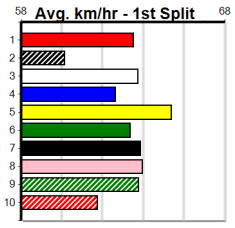

SJC CONCRETING (275+ RANK)

Distance: 390m, Race Type: Grade 5, Total Prizemoney: \$1,530
1st: \$1,000, 2nd: \$320, 3rd: \$160, 4th: \$50

12
6:43PM
(VIC time)

MORaine BALOO (5) will find this a lot easier than his most recent racing and he just needs a little luck early on. BLUE RISE (6) was never headed at Geelong and he looks the main danger. CAR WASH CHAOS (1) regained some confidence last time out.