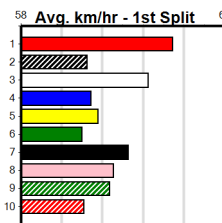

TUDOR ELECTRICAL (275+ RANK)

Distance: 390m, Race Type: Grade 7, Total Prizemoney: $1,530
1st: $1,000, 2nd: $320, 3rd: $160, 4th: $50

3
3:37PM
(VIC time)

MORE WINE PLEASE (1) was a strong 22.28 Warrnambool winner and she is drawn to make every post a winner. GRACE'S ENTITY (2) caught the eye here two runs back and she can follow the red through early on. CHICKEN BURGER (4) can run a cheeky race.

Watchdog Tips: **1 2 4 5** Bet: **Box Quinella 1,2,4 ($10 for 333.33%)**