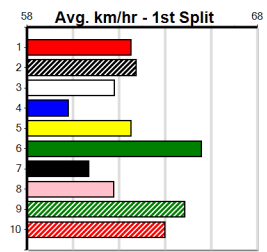

SPORTSBET SAME RACE MULTI (275+ RANK)

Distance: 390m, Race Type: Maiden, Total Prizemoney: $1,530
1st: $1,000, 2nd: $320, 3rd: $160, 4th: $50

MORE BEER PLEASE (6) has been placed in two of four to date and he looks suited in this event.
BEAST POWER (3) has turned in some handy performances at Bendigo and he can work into the mix mid race. CINDY'S GEM (1) has solid claims

Watchdog Tips: **6** **3** **1** **7** **Bet:** Box Quinella 1,3,6 ($10 for 333.33%)

CINDY'S GEM [M] **Shown enough talent, has early speed, threat** **$4.60**

BK Bitch Nov-22 Sire: RAW ABILITY Dam: TINKER CINDY Trainer: Peter Inguanti (Camperdown)

Owner(s): M Rodgers
Winning Distances: < 300m (0) 300 - 399m (0) 400 - 499m (0) 500 - 599m (0) 600 - 699m (0) > 700m (0)

Winning Weights:

Rank	Age	Wt	Dist	Track	Date	Time	BOB	Margin	1st/2nd (Time)	PIR	Checked	Comment	WR	Split 1	S/P	Grade
8th	(3)	28.4	390	WBL	R1	01-Aug-24	23.51	21.93	17.00 AUSSIE ZAC (22.39)	M/78	.	.	.	9.28	$16.80	M
7th	(5)	28.5	390	BAL	R2	07-Aug-24	23.22	22.08	9.50L MY MATE NICK (22.59)	M/75	.	.	.	8.96	$54.70	M
2nd	(5)	28.6	390	WBL	R2	12-Aug-24	22.61	22.25	1.25L PAW NELVIN (22.53)	M/11	.	.	.	8.76	$13.80	M
3rd	(4)	28.5	410	HOR	R1	17-Aug-24	24.48	23.09	9.00L ROCKING ROXY (23.89)	M/33	.	.	.	10.84	$6.40	M
5th	(4)	28.6	390	WBL	R1	22-Aug-24	23.26	21.96	12.00 JADED SMILE (22.48)	M/35	.	.	.	9.00	$13.30	M
4th	(8)	29.0	400	GEL	R1	27-Aug-24	23.33	22.57	8.50L ANACONDA SQUEEZE	M/23	.	.	.	8.75	$3.80	M

Last 3 wins NOT included above

Box History

Bx	1st	2nd	3rd	4th	5th	6th	7th	8th
1								
2								
3								1
4			1		1			
5		1					1	
6								
7								
8				1				

Prize Best $630.00
Starts 23.22(5)-7/8/24
Trk/Dts 6-0-1-1
APM 1-0-0-0 630

JOELENE LASS [M] **Had plenty of chances to break through, place** **$12.00**

RBD Bitch May-21 Sire: MY REDEEMER Dam: MIMSTAR Trainer: Keith Lloyd (Anakie)

Owner(s): M Lloyd
Winning Distances: < 300m (0) 300 - 399m (0) 400 - 499m (0) 500 - 599m (0) 600 - 699m (0) > 700m (0)

Winning Weights:

Rank	Age	Wt	Dist	Track	Date	Time	BOB	Margin	1st/2nd (Time)	PIR	Checked	Comment	WR	Split 1	S/P	Grade
6th	(4)	24.6	400	GEL	R2	04-Jun-24	24.86	22.69	18.00 SHAKA BIG CHIEF (23.60)	M/76	.	.	.	9.33	$10.40	M
3rd	(7)	24.9	390	WBL	R2	01-Jul-24	22.94	22.34	4.25L ZIPPING DRAKE (22.65)	Q/23	.	.	.	8.81	$22.50	M
6th	(7)	25.1	390	BAL	R2	07-Jul-24	22.97	22.17	8.50L NALA'S GHOST (22.41)	M/67	.	.	.	8.72	$59.00 T3-M	M
5th	(6)	25.0	390	WBL	R2	15-Jul-24	23.66	22.62	7.50L BIT MISTY (23.15)	Q/45	.	SW	.	9.07	$24.00	M
3rd	(8)	24.9	400	GEL	R1	03-Aug-24	23.45	22.64	4.75L GO NOW (23.13)	M/33	.	.	.	8.70	$25.20	M
2nd	(4)	25.1	390	WBL	R1	12-Aug-24	23.19	22.25	0.50L BYE BYE STAR (23.16)	Q/24	.	.	.	9.09	$2.70	M
2nd	(5)	25.0	390	WBL	R1	20-Aug-24	22.77	22.30	0.50L MOONLIGHT COMET (22.74)	Q/21	.	.	.	8.77	$8.80	M
5th	(3)	25.2	390	BAL	R2	25-Aug-24	22.73	22.06	3.00L COLOURFUL MAGIC (22.53)	Q/33	.	.	.	8.62	$17.70 T3-M	M

Last 3 wins NOT included above

Box History

Bx	1st	2nd	3rd	4th	5th	6th	7th	8th
1							1	
2				1			1	
3	1				1			1
4	1	1	1	2	2			
5	1	1	1					
6	1	1	1	2	1			
7			1		2			
8			1	2	1			

Prize Best $1930.00
Starts 22.73(3)-25/8/24
Trk/Dts 26-0-4-2
APM 5-0-0-0 1310