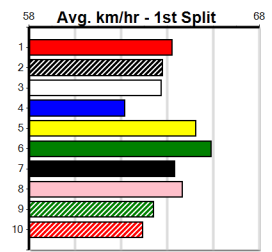

BALLARAT FUNCTION CENTRE (275+ RANK)

Distance: 390m, Race Type: Grade 5, Total Prizemoney: $1,530
1st: $1,000, 2nd: $320, 3rd: $160, 4th: $50

BRIGHT MOON (1) will find this easier than her most recent racing and she is drawn to lead throughout. THAT'S RARE (2) is better than her past two and she can challenge the red for most of the journey. JUST WANT PIZZA (8) has solid claims

Watchdog Tips: 1 2 8 4 **Bet:** Win 1

Form	Box	Wgt	Dist	Track	Date	Time	BON	Margin	1st/2nd (Time)	PIR	Checked	Comment	WR	Split 1	S/P	Grade
1																
BRIGHT MOON (NSW)[5] $3.40																
BD Bitch Dec-20 Sire: BLUE MOON RISING Dam: SMOOTH CLAUDIA																
Owner(s): Green Cloth (SYN), M Augustinus, C Mcleod, J Riddle, M Wishart, J Ferguson																
Trainer: Deb Carr (Minerina)																
Winning Distances: < 300m (0) 300 - 399m (2) 400 - 499m (4) 500 - 599m (0) 600 - 699m (0) > 700m (0)																
Winning Weights: 26.8(1) 27.4(1) 27.5(2) 27.9(1) 28.2(1)																
6th	(4)	28.0	390	BAL	R4	03-Jul-24	22.44	22.02	5.00L FIBULARIS (22.09)	M/54	.	.	.	8.57	$19.00	5H
4=	(4)	28.2	450	WBL	R6	11-Jul-24	25.95	25.45	2.25L DON'T TELL SHELL (25.79)	Q/112	.	.	.	6.70	$9.00	5
7th	(3)	28.2	390	WBL	R9	18-Jul-24	22.70	22.07	5.00L TANGELA BALE (22.36)	M/77	.	.	.	9.10	$87.40	X45
4th	(5)	28.5	390	WBL	R7	25-Jul-24	22.70	22.11	2.25L ANNA YOU PEST (22.55)	Q/64	.	.	.	8.94	$6.00	X34
7th	(3)	28.5	390	BAL	R11	31-Jul-24	22.92	22.17	9.00L TORNADO TAHLIA (22.31)	S/87	.	.	.	8.69	$29.10	5
3rd	(1)	28.5	390	WBL	R11	15-Aug-24	22.51	21.75	6.00L MOONLIGHT GRAND (22.09)	M/33	.	.	.	8.86	$9.60	5
5th	(3)	28.7	390	WBL	R4	22-Aug-24	22.85	21.96	12.00 LEKTRA LYANNA (22.01)	M/55	.	.	.	8.91	$5.80	5
3rd	(6)	28.7	390	BAL	R9	01-Sep-24	22.71	22.35	1.75L STROMBOLI (22.61)	M/43	.	.	.	8.76	$4.90	T3-5
Last 3 wins NOT included above																
1st	(3)	27.5	410	HOR	R5	23-Apr-24	23.41	23.26	3.00L RIPPER RILEY (23.61)	M/21	.	.	.	10.56	$3.20	5
1st	(4)	28.2	390	WBL	R12	20-Jun-24	22.27	22.27	1.25L HUNTSMAN (22.34)	Q/11	.	.	.	8.56	$12.90	5
1st	(7)	27.9	410	HOR	R8	25-Jun-24	23.52	23.07	1.75L UDANI BALE (23.63)	Q/21	.	.	.	10.56	$15.10	X45

Form	Box	Wgt	Dist	Track	Date	Time	BON	Margin	1st/2nd (Time)	PIR	Checked	Comment	WR	Split 1	S/P	Grade
2																
THAT'S RARE [5] $4.20																
BK Bitch Mar-21 Sire: FABREGAS Dam: MEPUNGA DASHA																
Owner(s): S Baulch																
Trainer: Shaun Baulch (Mortlake)																
Winning Distances: < 300m (0) 300 - 399m (3) 400 - 499m (1) 500 - 599m (0) 600 - 699m (0) > 700m (0)																
Winning Weights: 28.9(1) 29.1(1) 29.3(1) 29.6(1)																
4th	(7)	29.6	410	HOR	R8	18-Jun-24	24.13	23.08	13.00 OVER ACHIEVER (23.26)	M/88	.	.	.	10.99	$21.40	X45
8th	(6)	30.0	390	WBL	R10	27-Jun-24	22.75	22.05	10.00 WERRIS BALE (22.05)	M/67	.	.	.	9.00	$21.20	5
3rd	(8)	29.9	410	HOR	R11	02-Jul-24	23.94	23.04	5.50L RAPIDFIRE LAYLA (23.55)	Q/33	.	.	.	10.51	$20.60	5
4th	(4)	29.8	390	BAL	R11	07-Jul-24	22.74	22.17	2.00L BLUE RISE (22.60)	M/74	.	.	.	8.88	$4.90	T3-5
2nd	(4)	29.6	390	WBL	R10	25-Jul-24	22.75	22.11	7.00L MYOLA NICK (22.29)	Q/33	.	.	.	8.78	$19.70	5
2nd	(8)	29.9	390	WBL	R11	01-Aug-24	22.71	21.93	7.00L CLOUDY WREN (22.23)	M/33	.	.	.	8.83	$17.30	5
8th	(4)	30.0	390	WBL	R11	08-Aug-24	22.93	21.85	11.00 RUBY'S DESIRE (22.19)	M/76	.	.	.	9.10	$30.80	5
8th	(8)	29.7	390	WBL	R4	29-Aug-24	22.86	22.08	8.50L MATTY BOY (22.29)	M/88	.	.	.	9.03	$21.70	5
Last 3 wins NOT included above																
1st	(7)	29.1	390	WBL	R9	23-Feb-23	22.19	21.81	2.25L CRACKERJACK BERN	Q/11	.	.	.	8.58	$6.70	X67
1st	(3)	29.3	390	WBL	R10	14-Aug-23	22.30	22.22	3.25L TIGGY'S EM (22.51)	Q/11	.	.	.	8.59	$3.50	6G
1st	(2)	28.9	390	WBL	R11	30-Dec-23	22.46	21.89	0.25L SCOTT TO BURN (22.48)	Q/21	.	.	.	8.68	$5.00	5