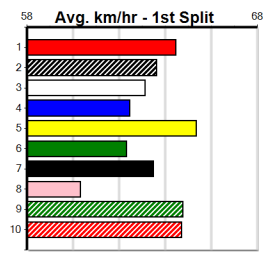

SPORTSBET GREEN TICKS (275+ RANK)

Distance: 390m, Race Type: Grade 5, Total Prizemoney: $1,530
1st: $1,000, 2nd: $320, 3rd: $160, 4th: $50

PEACHES (7) can come out running and she should be able to break up the field through the bend.
PIRANHA SHAKE (3) has been placed in two of his past three and he can work into the mix mid race. MARINO (2) is racing with confidence.

Watchdog Tips: 7 3 2 1 **Bet:** Win 7

ASTON SINATRA [5] **$3.60**
Hit or miss early, solid muster, keep safe
BK Dog Dec-21 Sire: ZIPPING GARTH Dam: ASTON TARA Trainer: Mark Johnson (Ross Creek)
Owner(s): R Borda
Winning Distances: < 300m (0) 300 - 399m (2) 400 - 499m (4) 500 - 599m (0) 600 - 699m (0) > 700m (0)
Winning Weights: 32.5(2) 32.9(1) 33.3(1) 33.4(1) 33.5(1)

Pos	Time	Wgt	Dist	Track	Date	Time	BOB	Margin	1st/2nd (Time)	PIR	Checked	Comment	WR	Split 1	S/P	Grade
8th (5)	33.5	390	WBL	R10	11-Jul-24	22.90	21.94	10.00	PARIS BALE (22.21)	S/57	.	.	.	9.04	$26.40	5
2nd (5)	33.7	400	GEL	R12	16-Jul-24	22.92	22.53	3.5L	TENSION HEAD (22.68)	S/32	.	.	.	8.59	$7.30	5
5th (3)	33.4	390	BAL	R11	22-Jul-24	23.19	22.36	12.00	MILLS FOR THREE (22.36)	S/65	.	.	.	8.75	$5.90	T3-5
6th (5)	33.3	450	WBL	R8	29-Jul-24	26.22	25.70	4.50L	VALLETTA DIVA (25.91)	S/756	.	.	.	6.95	$2.80	5
3rd (5)	33.3	450	WBL	R6	05-Aug-24	26.03	25.55	3.25L	FRANKLY FEVER (25.81)	M/443	.	.	.	6.88	$3.20	5
1st (8)	33.5	450	WBL	R6	12-Aug-24	25.79	25.50	3.5L	M.R. DEEDS (26.02)	S/711	.	.	.	6.87	$3.30	5
2nd (4)	33.2	450	WBL	R8	20-Aug-24	25.69	25.46	3.25L	ROUND UP (25.46)	M/322	.	.	.	6.70	$9.50	5
6th (8)	32.6	410	HOR	R7	27-Aug-24	23.59	23.09	3.75L	NICE ONE TOM (23.34)	S/43	.	.	.	10.50	$6.10	5

Last 3 wins NOT included above

1st (7)	32.9	460	GEL	R7	26-Dec-23	26.35	26.15	0.50L	LYRICAL CRIPPS (26.38)	Q/111	.	.	.	6.67	$4.70	X67
1st (7)	32.5	390	BAL	R12	21-Apr-24	22.57	22.23	0.50L	CHERRY RED (22.59)	S/31	.	.	.	8.56	$7.20	5
1st (2)	32.5	390	BAL	R4	04-May-24	22.32	22.27	2.50L	LONGDOWN (22.48)	S/31	.	.	.	8.54	$6.40	5

Box History

Bx	1st	2nd	3rd	4th	5th	6th	7th	8th
1	1							
2	1		1	1				
3		1	1	2				
4		1			1			
5	1	1	1	1	1	2		1
6				1	1	1	1	1
7	2						1	1
8	1			1	1			1

Prize Best Starts Trk/Dts APM
$8023.57
22.32(2)-4/5/24
34-6-3-3
5-2-0-0
3496