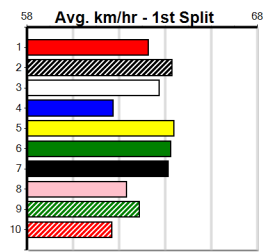

A1 SIGNAGE (275+ RANK)

Distance: 545m, Race Type: Grade 5, Total Prizemoney: $1,740
1st: $1,150, 2nd: $360, 3rd: $180, 4th: $50

BLUE VENDETTA (3) relies on luck but he has a big motor and he should be suited to this distance range. BREAKDOWN (6) is racing with confidence and he has the speed to cross and lead for a long way. OCEAN SUNSET (7) can run a race at odds.

Watchdog Tips: **3** **6** **7** **8** **Bet:** Box Quinella 3,6,7 ($10 for 333.33%)

1

ASTON ZULU [5] **Racing well but this is harder, place best** **$6.00**
BK Dog Oct-19 Sire: ASTON KIMETTO Dam: ASTON GISLE Trainer: Glenn Campbell (Anakie)
Owner(s): G Campbell
Winning Distances: < 300m (0) 300 - 399m (0) 400 - 499m (6) 500 - 599m (7) 600 - 699m (0) > 700m (0)
Winning Weights: 33.0(1) 33.5(1) 33.8(4) 33.9(1) 34.0(2) 34.1(1) 34.2(1) 34.3(2)
4th (2) 33.7 350 HVL R7 14-Jun-24 19.89 19.40 4.00L MISS DAICOS (19.63) M/6 6.77 $22.20 T3-5
8th (1) 33.3 460 WGL R8 04-Jul-24 27.04 26.13 14.00 NINETYMILE QUEEN (26.13) M/567 6.86 $57.20 X45
7th (1) 33.3 500 TRA R8 08-Jul-24 28.61 28.08 8.00L INTERNAL AFFAIRS (28.08) M/887 . SW 9.61 $37.20 5
7th (1) 33.8 545 BAL R8 22-Jul-24 32.28 31.92 5.50L CAILAH'S PISTOL (31.92) Q/1134 6.84 $18.70 T3-5
4th (6) 33.8 545 BAL R6 28-Jul-24 32.36 31.32 6.00L MIDORI SPLICE (31.94) M/7667 7.29 $14.50 T3-5
1st (1) 33.8 545 BAL R5 05-Aug-24 31.89 31.33 3.5L CARIBBEAN (32.13) Q/1111 6.79 $8.90 T3-5
2nd (1) 33.8 545 BAL R5 11-Aug-24 31.87 31.15 2.00L BREAKDOWN (31.74) Q/3322 6.86 $4.80 T3-5
1st (2) 33.8 500 BEN R6 28-Aug-24 28.78 28.26 2.25L ATTICUS BALE (28.93) M/421 6.81 $9.20 T3-5
Last 3 wins NOT included above
1st (8) 34.2 460 GEL R8 04-Jul-23 26.13 26.00 4.25L EL SUENO (26.42) M/521 . SW 6.88 $2.90 5
1st (1) 33.8 545 BAL R9 07-Aug-23 31.28 31.28 4.25L NEPTUNE TOWN (31.56) Q/1111 6.78 $4.50 T3-5
1st (1) 34.0 545 BAL R8 18-Dec-23 31.52 31.52 0.25L CONFER (31.53) Q/1111 6.65 $2.10 T3-5

Box History

Bx	1st	2nd	3rd	4th	5th	6th	7th	8th
1	4	3	1	1	2			
2	2	1	2	2	1	1		1
3	2	1			1	2		1
4	1		1	1	2	2	1	1
5		1	2	3	1			3
6	1		3	1	3	2		2
7		2	5	1	1			
8	3	3	3	2	3	4		

Prize Best Starts Trk/Dts APM: $37403.57, 30.93(8)-4/9/22, 93-13-9-14, 22-5-4-1, 4222

2

BELLA SUPREME [5] **Down on confidence, may get back early, risky** **$16.00**
F Bitch Jun-21 Sire: ASTON DEE BEE Dam: LADY PANDORA Trainer: Kevin Gavin (Killarney)
Owner(s): R Gavin
Winning Distances: < 300m (0) 300 - 399m (0) 400 - 499m (4) 500 - 599m (0) 600 - 699m (0) > 700m (0)
Winning Weights: 25.8(1) 26.5(1) 26.6(1) 26.8(1)
6th (5) 26.6 410 HOR R10 21-Jul-24 24.20 23.19 10.00 NARINGAL MATE (23.52) M/86 10.93 $19.60 5
3rd (3) 26.7 450 WBL R6 25-Jul-24 26.14 25.55 7.00L BUN UNDERCURRENT M/777 . SW 7.09 $21.90 5
6th (8) 26.8 450 WBL R6 01-Aug-24 25.83 25.35 4.25L CALL ME ARTIE (25.54) M/543 6.85 $14.50 5
6th (8) 26.9 410 HOR R10 06-Aug-24 23.95 23.13 10.00 SEPHORA BALE (23.28) M/68 10.64 $20.10 5
7= (5) 26.8 450 WBL R8 15-Aug-24 26.07 25.23 8.50L RUSHMORE RED (25.48) M/557 6.80 $35.30 5
5th (7) 26.8 450 WBL R8 20-Aug-24 25.97 25.46 7.50L ROUND UP (25.46) M/656 6.76 $10.30 5
8th (6) 26.9 450 WBL R8 26-Aug-24 26.67 25.68 15.00 ASTON REIMS (25.68) M/868 6.90 $23.00 5
F (1) 26.8 650 WBL R5 29-Aug-24 0.00 37.81 . PIXIE TRIXIE (37.81) M/238 . V5 17.82 $65.40 RW
Last 3 wins NOT included above
1st (8) 26.5 410 HOR R3 14-May-24 23.49 23.14 5.00L MAYBE SPAGHETTI (23.83) M/11 10.40 $11.30 7
1st (2) 26.8 450 WBL R7 17-Jun-24 25.80 25.36 1.5L IDYLLIC MEYER (25.90) Q/111 6.66 $3.60 X67
1st (6) 26.6 450 WBL R8 08-Jul-24 25.74 25.55 1.25L SOLITARY FLAME (25.82) M/531 6.84 $8.80 5