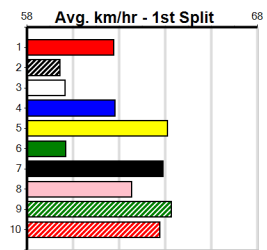

TOWN AND COUNTRY LINE MARKING (275+)

Distance: 390m, Race Type: Grade 7, Total Prizemoney: $1,530
1st: $1,000, 2nd: $320, 3rd: $160, 4th: $50

ZOOM BOOM (1) has been luckless since his top debut win here and he is expected to fire after a freshen up. HARDSTYLE GRACIE (8) was never headed here two runs back and she should be in the mix again. DARK BEFORE DAWN (6) has claims

Watchdog Tips: 1 8 6 7 **Bet:** Win 1

1

ZOOM BOOM [7] Resuming, showed promise last prep, yes **$3.40**
BK Dog Feb-22 Sire: SHIMA SHINE Dam: SUPER YESY Trainer: Kathleen Boyle (Lethbridge)
Owner(s): K Boyle
Winning Distances: < 300m (0) 300 - 399m (1) 400 - 499m (0) 500 - 599m (0) 600 - 699m (0) > 700m (0)
Winning Weights: 34.2(1)
1st (4) 34.2 390 BAL R2 24-Apr-24 22.65 22.02 1.25L RIVIA AKIRA (22.73) Q/11 8.49 $4.40 MH
4th (6) 34.5 390 BAL R1 02-May-24 22.62 21.93 6.00L FORBES SUPREME (22.20) M/22 8.47 $20.10 MF
5th (7) 34.5 390 BAL R3 30-Jun-24 23.12 22.21 8.00L CIRCLE THE STORM (22.57) M/33 8.72 $2.40 T3-7
Last 3 wins NOT included above

Box History

Bx	1st	2nd	3rd	4th	5th	6th	7th	8th
1								
2								
3								
4	1							
5								
6					1			
7						1		
8								

Prize	$1755.00
Best	22.62(6)-2/5/24
Starts	3-1-0-0
Trk/Dts	3-1-0-0
APM	702

2

COUNTY TYRONE [7] Slow early, relies on luck, prefer others **$16.00**
BK Dog Oct-21 Sire: SHIMA SHINE Dam: LIZZIE'S ENTITY Trainer: Suwit Bunchusri (Talbot)
Owner(s): D Knight
Winning Distances: < 300m (0) 300 - 399m (1) 400 - 499m (0) 500 - 599m (0) 600 - 699m (0) > 700m (0)
Winning Weights: 34.6(1)
7th (3) 31.9 425 BEN R1 24-Jul-24 25.17 24.31 5.50L POPPY ROSE (24.82) M/866 7.00 $23.60 M
8th (3) 32.4 545 BAL R7 28-Jul-24 32.47 31.32 15.00 JALAPENO GEM (31.47) M/4567 7.00 $28.20 T3-RW
3rd (6) 32.7 460 GEL R3 03-Aug-24 27.02 26.23 11.00 CIRCLE ROUND (26.28) S/443 7.08 $50.30 M
4th (1) 33.0 500 BEN R3 07-Aug-24 29.51 28.36 16.00 BLUE FLAME (28.46) S/664 6.93 $51.70 M
7th (6) 33.7 545 BAL R3 11-Aug-24 32.67 31.15 7.00L BLUE TICK STELLA (32.22) S/7433 7.19 $26.60 T3-RW
4th (1) 33.9 425 BEN R2 21-Aug-24 25.10 24.10 7.50L KURRACA JINNIE (24.57) S/764 7.05 $10.70 M
3rd (5) 34.4 390 BAL R2 25-Aug-24 22.60 22.06 1.00L COLOURFUL MAGIC (22.53) S/85 8.88 $62.90 T3-M
1st (5) 34.6 390 BAL R2 01-Sep-24 22.84 22.35 2.50L HEART TO HEART (23.00) S/43 9.07 $11.80 T3-M
Last 3 wins NOT included above

Box History

Bx	1st	2nd	3rd	4th	5th	6th	7th	8th
1		1		3				
2		1	1	1	2			
3						3	1	1
4					2			1
5	1		1	2	2	1	1	1
6			3	1		2	1	1
7				1		2	1	
8		1				1		

Prize	$3435.00
Best	22.60(5)-25/8/24
Starts	39-1-3-5
Trk/Dts	3-1-0-1
APM	2049