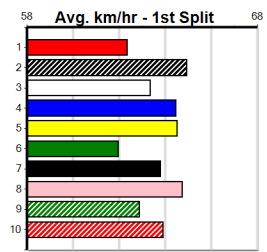

EUREKA CONCRETE (275+ RANK)

Distance: 450m, Race Type: Grade 5, Total Prizemoney: $1,530
1st: $1,000, 2nd: $320, 3rd: $160, 4th: $50

LAMIA ERNIE (2) is a consistent speedster and this is one of the easiest races he has contested for a while. ASTON IGGY (5) has been impressive in his past two at Warrnambool and he should be in the mix again. ABLETT FLYER (7) is more than capable

Watchdog Tips: **2** **5** **7** **3** **Bet:** Box Quinella 2,5,7 ($10 for 333.33%)

1

CALL ME JOHN [5] **Draw helps, solid PB here, place claims** **$9.00**
BK Dog Jan-21 Sire: PURE TITANIUM Dam: BLUE ESPEARANCE Trainer: Gary Hansen (Daisy Hill)
Owner(s): G Hansen
Winning Distances: < 300m (0) 300 - 399m (0) 400 - 499m (2) 500 - 599m (2) 600 - 699m (0) > 700m (0)
Winning Weights: 31.5(2) 31.9(1) 32.0(1)

Pos	Box	Dist	Track	Date	Time	BON	Margin	1st/2nd (Time)	PIR	Checked	Comment	WR	Split 1	S/P	Grade	
5th	(5)	31.5	425	BEN	R12	28-Apr-24	24.81	23.58	11.00	HERD 'EM UP (24.06)	M/576	.	.	.	6.66	$25.70 5
7th	(7)	31.5	450	BAL	R8	04-May-24	26.27	25.21	11.00	ARTIFICIAL BLUE (25.54)	M/775	.	.	.	6.91	$23.70 X45
3rd	(8)	31.4	425	BEN	R6	11-May-24	24.42	24.05	5.00L	ROXY CRUMPET (24.07)	Q/233	.	.	.	6.60	$21.00 5
3rd	(2)	31.4	425	BEN	R11	15-May-24	24.68	24.04	3.00L	MAGIC LIES (24.48)	M/222	.	.	.	6.79	$21.20 T3-5
4th	(7)	31.4	425	BEN	R11	24-May-24	24.48	23.90	5.00L	CHILLI SAL (24.15)	M/744	.	SW	.	6.83	$32.60 5H
3rd	(4)	31.6	425	BEN	R10	29-May-24	24.43	24.04	2.75L	BEAT THE FALCON (24.25)	Q/333	.	.	.	6.68	$3.90 T3-5
3rd	(5)	31.5	425	BEN	R11	05-Jun-24	24.63	24.06	1.5L	SON OF BROCK (24.54)	M/655	.	.	.	6.76	$5.20 5
6th	(2)	31.1	425	BEN	R3	31-Jul-24	24.97	24.14	6.50L	ZAPPER BALE (24.54)	M/246	.	.	.	6.65	$9.80 5

Last 3 wins NOT included above

1st	(1)	31.5	450	BAL	R9	18-Nov-22	25.86	25.51	1.25L	ENSEMBLE (25.94)	Q/111	.	.	.	6.72	$6.00 T3-7
1st	(7)	32.0	500	BEN	R6	08-Mar-23	28.67	28.49	0.75L	TWENTY TWO BLACK (28.71)	M/111	.	.	.	6.62	$4.40 T3-RW
1st	(4)	31.9	500	BEN	R11	29-Mar-23	28.39	28.39	1.5L	PANDORICA (28.49)	M/211	.	.	.	6.59	$3.50 T3-5

Box History

Box	1st	2nd	3rd	4th	5th	6th	7th	8th
1	1	1	1	1	1	1	1	1
2	2	2	2	1	1	1	1	1
3	2	1	1	1	1	1	1	2
4	1	2	1	1	2	1	1	1
5	1	1	1	1	1	1	1	1
6	1	2	2	2	2	1	1	1
7	1	1	1	2	1	2	2	1
8	1	1	1	3	3	1	1	2

Prize Best Starts Trk/Dts APM: $9320.00, 25.74(6)-31/12/22, 50-4-6-11, 6-2-1-0, 867