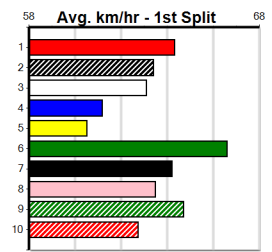

GREYHOUND ADOPTION PROGRAM (275+)

Distance: 390m, Race Type: Grade 6, Total Prizemoney: $1,530
1st: $1,000, 2nd: $320, 3rd: $160, 4th: $50

BRILEY RIOT (4) returned to form with a dazzling 22.54 Geelong win and she looks very well graded again. OUR VISION (6) has pace to burn and she just needs to clear the wide runner in five. MAGGIE PARKER (2) can run a cheeky race

Watchdog Tips: **4** **6** **2** **1** **Bet:** **Win 4**

1

COLLINDA PEARL [6] **$10.00**

BK Bitch Dec-21 Sire: AUSSIE INFRARED Dam: SHE'S A COLLINDA

Owner(s): S Tyler Trainer: Jordan Mcquillen (Lara)

Winning Distances: < 300m (0) 300 - 399m (1) 400 - 499m (1) 500 - 599m (0) 600 - 699m (0) > 700m (0)

Winning Weights: 26.8(1) 27.1(1)

4th	5th	2nd	3rd	1st	Time	Margin	1st/2nd (Time)	PIR	Checked	Comment	W/R	Split 1	S/P	Grade	
4th (6)	27.1	400	WGL	R9	20-Jun-24	23.27	22.89	3.75L	NOTORIOUS BLAZE (23.02)	M/33	.	.	.	8.61	$32.50 T3-7
5th (5)	26.1	390	WBL	R3	22-Jul-24	23.17	22.22	1.00L	MANA'S WAY (23.10)	M/14	.	.	.	8.89	$14.60 7
2nd (7)	26.6	390	WBL	R3	05-Aug-24	22.80	22.42	1.5L	FINNIS BALE (22.71)	Q/11	.	.	.	8.75	$19.80 7
1st (8)	26.8	390	SHP	R9	08-Aug-24	22.42	22.32	3.00L	ONE KNEE NONI (22.62)	M/11	.	.	.	8.54	$18.20 T3-7
2nd (2)	26.5	410	HOR	R10	17-Aug-24	23.74	23.09	2.75L	BLOCK A BABE (23.55)	Q/22	.	.	.	10.50	$14.10 6G
8th (1)	26.8	390	WBL	R9	22-Aug-24	23.08	21.96	12.00	DRAGONELLE (22.30)	Q/78	.	.	.	8.94	$22.80 RW
4th (8)	27.1	390	SHP	R9	26-Aug-24	22.55	22.16	6.00L	OUR REGARDS (22.16)	M/44	.	.	.	8.58	$18.20 X67
5th (4)	26.9	425	BEN	R3	30-Aug-24	24.90	23.73	13.00	PAW LAUREN (24.02)	M/555	.	.	.	6.75	$18.60 6G

Last 3 wins NOT included above

1st	2nd	3rd	4th	5th	6th	7th	8th								
1st (5)	27.1	400	WGL	R1	25-Apr-24	23.21	22.52	2.25L	MARS BALE (23.35)	Q/11	.	.	.	8.48	$2.60 M

Box History

Bx	1st	2nd	3rd	4th	5th	6th	7th	8th
1	1							1
2		1						
3			1			1		
4		2			3	1		1
5	1				1			
6				1				
7		1						
8	1	1		1		1		

Prize Best Starts Trk/Dts APM: $4485.00 FSH 20-2-6-1 0-0-0-0 2905

2

MAGGIE PARKER [6] **$4.60**

BK Bitch Mar-22 Sire: SHIMA SHINE Dam: HARLEQUIN ROSE

Owner(s): M Nash Trainer: Matthew Nash (Little River)

Winning Distances: < 300m (0) 300 - 399m (0) 400 - 499m (2) 500 - 599m (0) 600 - 699m (0) > 700m (0)

Winning Weights: 27.2(1) 27.4(1)

1st	2nd	3rd	4th	5th	Time	Margin	1st/2nd (Time)	PIR	Checked	Comment	W/R	Split 1	S/P	Grade	
1st (4)	27.2	400	GEL	R2	12-Jul-24	23.48	22.51	0.25L	TINKER LEE (23.49)	M/51	.	.	.	8.79	$13.20 M
5th (2)	27.2	400	GEL	R4	19-Jul-24	23.69	22.49	17.00	JACAERYS BALE (22.56)	S/75	.	.	.	8.85	$13.80 X67
8th (8)	26.8	400	GEL	R9	02-Aug-24	23.43	22.54	13.00	SHARAPOVA STAR (22.54)	S/88	.	.	.	8.81	$33.40 7
6th (2)	27.1	400	GEL	R11	06-Aug-24	23.34	22.31	13.00	ASTON BREEZE (22.46)	M/86	.	.	.	8.82	$17.60 X67
1st (4)	27.4	400	GEL	R9	27-Aug-24	22.86	22.57	1.25L	JUNGLE FIREBALL (22.94)	M/11	.	SW	.	8.57	$34.80 7
5th (2)	27.6	400	GEL	R10	31-Aug-24	23.30	22.30	6.50L	ALL TALKER (22.86)	M/54	.	.	.	8.86	$7.50 6G

Last 3 wins NOT included above

1st	2nd	3rd	4th	5th	6th	7th	8th
1							
2					2	1	
3							
4	2						
5							
6							
7							
8							1

Prize Best Starts Trk/Dts APM: $2680.00 FSH 6-2-0-0 0-0-0-0 2344

Box History

Bx	1st	2nd	3rd	4th	5th	6th	7th	8th
1								
2						2	1	
3								
4	2							
5								
6								
7								
8								1