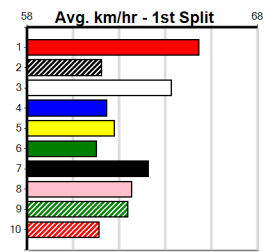

TUDOR ELECTRICAL (275+ RANK)

Distance: 390m, Race Type: Grade 7, Total Prizemoney: $1,530
1st: $1,000, 2nd: $320, 3rd: $160, 4th: $50

MORE WINE PLEASE (1) was a strong 22.28 Warrnambool winner and she is drawn to make every post a winner. GRACE'S ENTITY (2) caught the eye here two runs back and she can follow the red through early on. CHICKEN BURGER (4) can run a cheeky race.

Watchdog Tips: **1** **2** **4** **5** **Bet:** Box Quinella 1,2,4 ($10 for 333.33%)

1

MORE WINE PLEASE [7] **Impressive Warrnambool winner, hard to hold out** **$3.60**

BK Bitch Nov-22 Sire: FERAL FRANKY Dam: JUNK FOOD JUNKIE
Owner(s): A Lie
Trainer: Jason Sharp (Lara)

Winning Distances: < 300m (0) 300 - 399m (1) 400 - 499m (0) 500 - 599m (0) 600 - 699m (0) > 700m (0)

Winning Weights: 28.1(1)

Run	Pos	Wgt	Sex	Age	Date	Time	Margin	1st/2nd (Time)	PIR	Checked	Comment	WR	Split 1	S/P	Grade
5th	(4)	28.0	525	MEP	R2	17-Jul-24	31.35	29.78	11.00	COME ON MANGO (30.59)	M/1344		5.20	$7.10	MH
2nd	(2)	28.1	525	MEP	R1	24-Jul-24	31.02	30.11	6.00	KNURLING (30.62)	Q/1112		5.13	$4.30	M
3rd	(8)	28.3	525	MEP	R2	31-Jul-24	30.79	29.92	7.50	MEPUNGA ROCKY (30.29)	M/2222		5.18	$6.30	M
7th	(3)	28.4	400	GEL	R3	09-Aug-24	23.58	22.43	12.00	PAW LEON (22.74)	Q/56		8.75	$2.20	MH
1st	(2)	28.1	390	WBL	R2	15-Aug-24	22.28	21.75	5.00	DINOSAUR (22.63)	M/31		8.65	$1.70	M
8th	(8)	28.1	400	GEL	R9	23-Aug-24	24.14	22.56	23.00	XISAN BALE (22.59)	M/78		8.85	$5.40	X67

Last 3 wins NOT included above

Bx	1st	2nd	3rd	4th	5th	6th	7th	8th
1								
2	1	1						
3							1	
4					1			
5								
6								
7								
8			1					1

Prize Best	$2565.00
Starts	FSH
Trk/Dts	6-1-1-1
APM	0-0-0-0
	2388

2

GRACE'S ENTITY [7] **Strong effort two runs back, draw suits, danger** **$3.60**

F Bitch Jan-22 Sire: ASTON DEE BEE Dam: ZARA'S ENTITY
Owner(s): - k m syndicate (SYN), M Barry, K Boyle
Trainer: Kathleen Boyle (Lethbridge)

Winning Distances: < 300m (0) 300 - 399m (1) 400 - 499m (0) 500 - 599m (0) 600 - 699m (0) > 700m (0)

Winning Weights: 29.0(1)

Run	Pos	Wgt	Sex	Age	Date	Time	Margin	1st/2nd (Time)	PIR	Checked	Comment	WR	Split 1	S/P	Grade
1st	(5)	29.0	390	WBL	R1	11-Apr-24	22.43	22.09	0.50	LEONARDO ZEAL (22.45)	M/33		8.89	$5.10	M
8th	(1)	28.8	450	WBL	R4	18-Apr-24	26.63	25.51	7.00	BUN UNDERCURRENT	Q/678		7.04	$18.80	X67
7th	(8)	28.6	390	BAL	R9	02-May-24	23.50	21.93	9.00	BLOCK A BABE (22.87)	S/77		8.81	$9.00	X67
7th	(1)	28.5	400	GEL	R3	30-Jul-24	23.30	22.64	9.50	ASTON RECORD (22.65)	M/77	V0	9.15	$7.30	7
7th	(1)	28.6	400	GEL	R10	06-Aug-24	23.76	22.31	16.00	ENTERTAINMENT (22.64)	M/86		8.93	$12.80	7
2nd	(7)	28.7	390	BAL	R12	23-Aug-24	22.48	22.19	4.25	ASTON KING (22.19)	S/53		8.80	$27.00	7
4th	(5)	28.7	390	WBL	R1	29-Aug-24	22.50	22.08	3.5L	OUR MATE BEAR (22.26)	S/65		9.04	$19.30	7

Last 3 wins NOT included above

Bx	1st	2nd	3rd	4th	5th	6th	7th	8th
1								2 1
2								
3								
4								
5	1			1				
6								
7		1						
8							1	

Prize Best	$2355.00
Starts	22.48(7)-23/8/24
Trk/Dts	7-1-1-0
APM	2-0-1-0
	1347