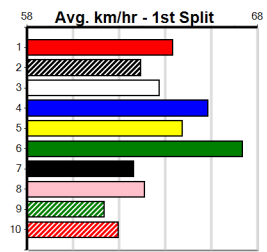

SOUTHERN SHEETMETAL (275+ RANK)

Distance: 450m, Race Type: Grade 5, Total Prizemoney: $1,530
1st: $1,000, 2nd: $320, 3rd: $160, 4th: $50

BERN'S BANJO (8) likes to stay wide in her races and she should be able to burn them off through the bend. LENAGHAN (7) has shown a return to form in his past three and he will turn up the heat mid race. FINANCIER (2) is nearing another win

Watchdog Tips: 8 7 2 1 Bet: Box Quinella 2,7,8 ($10 for 333.33%)

Simply Stylish [5] Returned to form last time, must keep safe $3.60
Owner(s): J Gorgioski
Winning Distances: < 300m (0) 300 - 399m (1) 400 - 499m (3) 500 - 599m (1) 600 - 699m (0) > 700m (0)
Box History table and Prize Best Starts Trk/Dts APM

Financier [5] Consistent type, nearing another win, threat $6.50
Owner(s): J Cassar
Winning Distances: < 300m (0) 300 - 399m (2) 400 - 499m (3) 500 - 599m (1) 600 - 699m (0) > 700m (0)
Box History table and Prize Best Starts Trk/Dts APM

Perfect Tonight [5] Eye catching run last time, can run a drum $8.00
Owner(s): J Sharp
Winning Distances: < 300m (0) 300 - 399m (0) 400 - 499m (3) 500 - 599m (0) 600 - 699m (0) > 700m (0)
Box History table and Prize Best Starts Trk/Dts APM

Minh Nardo (NSW)[5] Capable but may get crowded early, next time $14.00
Owner(s): R Gavin
Winning Distances: < 300m (0) 300 - 399m (0) 400 - 499m (4) 500 - 599m (0) 600 - 699m (0) > 700m (0)
Box History table and Prize Best Starts Trk/Dts APM

Beyond Blessed [5] Relies on luck, pace outside is a worry, risky $7.50
Owner(s): L Edgerton
Winning Distances: < 300m (0) 300 - 399m (2) 400 - 499m (3) 500 - 599m (0) 600 - 699m (0) > 700m (0)
Box History table and Prize Best Starts Trk/Dts APM