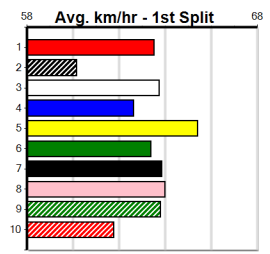

Ballarat
12
6:43PM
(VIC time)

SJC CONCRETING (275+ RANK)

Distance: 390m, Race Type: Grade 5, Total Prizemoney: $1,530
1st: $1,000, 2nd: $320, 3rd: $160, 4th: $50

MORAINÉ BALOO (5) will find this a lot easier than his most recent racing and he just needs a little luck early on. BLUE RISE (6) was never headed at Geelong and he looks the main danger. CAR WASH CHAOS (1) regained some confidence last time out.

Watchdog Tips: **5** **6** **1** **2** **Bet:** Box Quinella 1,5,6 ($10 for 333.33%)

1

CAR WASH CHAOS [5] **Regained some confidence last time, can threaten** **$4.20**

BK Dog Apr-22 Sire: FLYING RICCIARDO Dam: SLINGSHOT GYPSY Trainer: Briana Robertson -leech (Smeato)

Owner(s): J Ferguson
Winning Distances: < 300m (0) 300 - 399m (3) 400 - 499m (0) 500 - 599m (0) 600 - 699m (0) > 700m (0)

Winning Weights: 27.9(1) 28.2(1) 28.4(1)

1st	2nd	3rd	4th	5th	6th	7th	8th
1st (4) 28.4 390 BAL R10 15-Apr-24	22.52	22.28	2.75L DANYO'S CHAD (22.71)	Q/11	8.40	$2.10 T3-6	
8th (5) 28.3 390 BAL R12 24-Apr-24	22.92	22.02	10.00 ELEANOR RIGBY (22.24)	M/88	8.79	$14.70 5	
8th (5) 28.3 425 BEN R11 10-May-24	24.91	23.72	11.00 SIT AND STEER (24.21)	M/878	6.72	$25.70 5	
8th (3) 28.6 390 BAL R5 19-May-24	23.68	22.47	17.00 IDYLLIC POINT (22.54)	M/58	8.74	$6.00 T3-5	
8th (5) 27.7 390 WBL R10 24-Jun-24	23.16	22.13	15.00 PAPER SHREDDER (22.13)	S/78	9.06	$24.40 5	
4th (3) 28.2 390 WBL R7 05-Aug-24	22.98	22.42	4.00L DIMORA ASHLEY (22.70)	M/33	8.96	$8.20 5	SW
7th (4) 28.7 390 SHP R11 15-Aug-24	22.93	22.36	7.50L BRAVADO (22.41)	M/56	8.68	$9.00 5	
2nd (1) 28.5 390 WBL R11 26-Aug-24	22.46	22.46	0.10L MORAINÉ MIA (22.46)	Q/11	8.67	$4.10 5	

Last 3 wins NOT included above

1st (6) 27.9 390 BAL R1 13-Mar-24	22.54	22.09	4.25L BRILEY RIOT (22.82)	Q/11	8.43	$23.30 M	
1st (8) 28.2 390 BAL R10 25-Mar-24	22.47	22.25	4.00L MAKE US DREAM (22.74)	M/11	8.50	$2.60 T3-7	

Box History

Bx	1st	2nd	3rd	4th	5th	6th	7th	8th
1								1
2								
3								1
4	1							1
5			1		1			3
6	1							
7								
8	1							

Prize Best Starts Trk/Dts APM $4350.00 22.47(8)-25/3/24 13-3-1-1 7-3-0-1 1962