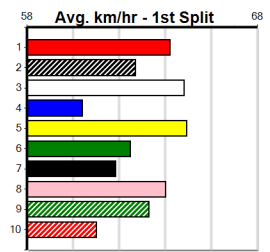

SWEET NETTY'S CATERING (275+ RANK)

Distance: 450m, Race Type: Mixed 6/7, Total Prizemoney: $1,530
1st: $1,000, 2nd: $320, 3rd: $160, 4th: $50

RUBY'S SHOW (3) was never headed in her top 22.17 Warrnambool win and she will give them something to catch. NO GOOD (1) was handily placed at Geelong and he should be able to settle on the speed. BEEN GIFTED (8) shows promise.

Watchdog Tips: 3 1 8 5 **Bet:** Win 3

1

NO GOOD [7] **$3.60**

BD Dog May-22 Sire: FERAL FRANKY Dam: BAD APPLE Trainer: Matthew Nash (Little River)

Owner(s): M Nash

Winning Distances: < 300m (0) 300 - 399m (0) 400 - 499m (1) 500 - 599m (0) 600 - 699m (0) > 700m (0)

Winning Weights: 34.5(1)

Run	Time	Dist	Track	Date	Time	BOB	Margin	1st/2nd (Time)	PIR	Checked	Comment	WR	Split 1	S/P	Grade
1st (3)	34.5	400	GEL	R3	12-Jul-24	22.93	22.51	2.00L STEEPLE (23.07)	Q/11	.	SW	.	8.49	$9.10	M
7th (6)	34.0	460	GEL	R5	19-Jul-24	27.03	25.17	16.00 CANYA EXPLODE (25.95)	M/777	.	.	.	6.99	$7.30	X67
2nd (8)	34.5	450	BAL	R9	28-Jul-24	25.99	25.57	6.00L REIKO DUSTY (25.57)	M/322	.	.	.	6.67	$5.70	T3-7
7th (6)	34.5	400	GEL	R9	02-Aug-24	23.35	22.54	12.00 SHARAPOVA STAR (22.54)	M/67	.	W	.	8.73	$12.80	7
2nd (7)	35.0	400	GEL	R11	06-Aug-24	22.80	22.31	5.00L ASTON BREEZE (22.46)	M/23	.	.	.	8.48	$8.40	X67

Last 3 wins NOT included above

Box History

Bx	1st	2nd	3rd	4th	5th	6th	7th	8th
1								
2								
3	1							
4								
5								
6							2	
7		1						
8		1						

Prize Best $2320.00
Starts 25.99(8)-28/7/24
Trk/Dts 5-1-2-0
APM 1-0-1-0
1920

2

WINTER BALE (NSW)[6] **$12.00**

WBK Bitch May-22 Sire: ALLEN DEED Dam: WANNA ALLEN Trainer: Brendan Middling (Rockbank)

Owner(s): B Middling

Winning Distances: < 300m (0) 300 - 399m (0) 400 - 499m (2) 500 - 599m (0) 600 - 699m (0) > 700m (0)

Winning Weights: 27.2(2)

Run	Time	Dist	Track	Date	Time	BOB	Margin	1st/2nd (Time)	PIR	Checked	Comment	WR	Split 1	S/P	Grade
3rd (7)	26.7	450	BAL	R5	14-Jul-24	25.94	25.38	4.25L SPAGHETTI ARMS (25.66)	M/544	.	.	.	6.86	$4.40	T3-RW
4th (1)	26.8	450	BAL	R4	17-Jul-24	25.87	25.28	6.50L ROSCOE BALE (25.44)	M/555	.	.	.	6.74	$42.60	X67H
8th (6)	27.0	450	BAL	R4	24-Jul-24	26.10	25.21	8.50L HIGHER FORCE (25.52)	Q/488	.	.	.	6.76	$55.20	X67F
3rd (8)	27.2	400	GEL	R3	30-Jul-24	22.87	22.64	3.25L ASTON RECORD (22.65)	S/33	.	.	.	8.52	$5.40	7
1st (6)	27.2	460	GEL	R5	03-Aug-24	26.23	26.23	0.75L CHARLI MARLEY (26.27)	M/211	.	.	.	6.75	$2.90	X67
6th (5)	27.5	425	BEN	R3	14-Aug-24	24.49	23.98	7.50L FABIO GIBLET (23.98)	M/566	.	.	.	6.69	$10.90	T3-6
2nd (5)	28.0	450	BAL	R4	18-Aug-24	26.10	25.68	3.5L DEPUTY FRED (25.86)	Q/223	.	.	.	6.71	$4.10	T3-6
7th (2)	28.0	525	MEP	R2	28-Aug-24	31.29	29.95	7.00L BLACK THUMB (30.82)	M/7777	.	VO W	.	5.42	$19.50	6G

Last 3 wins NOT included above

Box History

Bx	1st	2nd	3rd	4th	5th	6th	7th	8th
1				1				
2		1				1	2	
3	1							1
4			2					1
5		1		1	1	1		
6	1						1	1
7			2					
8		1	2		1			

Prize Best $5150.00
Starts 25.87(1)-17/7/24
Trk/Dts 23-2-3-6
APM 4-0-1-1
3393