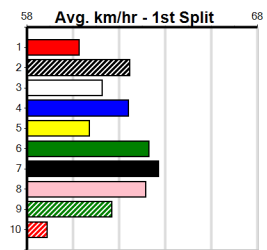

DOWNLOAD THE WATCHDOG APP (275+

Distance: 390m, Race Type: Maiden, Total Prizemoney: $1,530
1st: $1,000, 2nd: $320, 3rd: $160, 4th: $50

JILLIBY MISH (4) trialled well around Bendigo recently and she is expected to fire first up from a spell. ASTON NAXXAR (8) is better than his past two runs and he owns a solid 22.45 PB here. RUXTON SHINE (7) should race well fresh.

Watchdog Tips: 4 8 7 6 **Bet:** Win 4

1

TINDAL JET [M] **$14.00**

Well beaten in both runs, needs to find plenty

BK Bitch Apr-22 Sire: MY REDEEMER Dam: LIVERPOOL FLYER

Owner(s): G Mcrae Trainer: Gregory Mcrae (Smythes Creek)

Winning Distances: < 300m (0) 300 - 399m (0) 400 - 499m (0) 500 - 599m (0) 600 - 699m (0) > 700m (0)

Winning Weights:

Run	Pos	Wt	Dist	Track	Date	Time	BOB	Margin	1st/2nd (Time)	PIR	Checked	Comment	WR	Split 1	S/P	Grade
8th	(6)	23.8	410	HOR	R1	17-Aug-24	25.04	23.09	17.00 ROCKING ROXY (23.89)	S/88				11.03	$11.30 M	
7th	(1)	24.5	390	BAL	R10	23-Aug-24	23.33	22.19	14.00 CRACKERJACK MATT (22.36)	M/57				8.78	$71.70 M	

Last 3 wins NOT included above

Box History

Bx	1st	2nd	3rd	4th	5th	6th	7th	8th
1								
2								
3								
4								
5								
6								1
7								
8								

Prize Best: $0.00
Starts: 23.33(1)-23/8/24
Trk/Dts: 2-0-0-0
APM: 1-0-0-0

2

CHRISTA'S GIRL [M] **$12.00**

Yet to impress, lacks early speed, tough ask

BK Bitch Oct-22 Sire: PLAYLIST Dam: VALLEY REAPER

Owner(s): L Cardillo Trainer: Dallan Klemke (Lara)

Winning Distances: < 300m (0) 300 - 399m (0) 400 - 499m (0) 500 - 599m (0) 600 - 699m (0) > 700m (0)

Winning Weights:

Run	Pos	Wt	Dist	Track	Date	Time	BOB	Margin	1st/2nd (Time)	PIR	Checked	Comment	WR	Split 1	S/P	Grade
8th	(3)	29.1	400	GEL	R1	23-Aug-24	23.95	22.56	15.00 ARKA SOLAR (22.96)	M/88				8.90	$17.20 M	
6th	(7)	28.3	400	GEL	R9	30-Aug-24	23.58	22.46	13.00 CINDY'S FIRE (22.71)	M/56				8.81	$62.80 M	

Last 3 wins NOT included above

Box History

Bx	1st	2nd	3rd	4th	5th	6th	7th	8th
1								
2								
3								1
4								
5								
6								
7						1		
8								

Prize Best: $0.00
Starts: FSH
Trk/Dts: 2-0-0-0
APM: 0-0-0-0

3

BLUEY'S DASH [M] **$10.00**

Beaten in both runs here, prefer to watch

BEED Dog Jul-22 Sire: TOMMY SHELBY Dam: POPPO'S LEGACY

Owner(s): Millard Racing Group (SYN), S Millard, C Millard, D Millard Trainer: Scott Millard (Kyneton)

Winning Distances: < 300m (0) 300 - 399m (0) 400 - 499m (0) 500 - 599m (0) 600 - 699m (0) > 700m (0)

Winning Weights:

Run	Pos	Wt	Dist	Track	Date	Time	BOB	Margin	1st/2nd (Time)	PIR	Checked	Comment	WR	Split 1	S/P	Grade
4th	(4)	30.0	390	SHP	R1	20-Jun-24	23.51	22.20	2.75L SHEILA'S WAIT (23.33)	M/64				8.85	$13.60 M	
3rd	(5)	30.0	400	MTG	R1	27-Jun-24	24.09	23.08	12.00 REV MICHAEL (23.26)					11.24	$11.00 M	
3rd	(7)	29.6	305	MTG	R1	04-Jul-24	18.46	17.70	7.00L RUSTY WHEELS (17.98)					6.12	$11.00 M	
4th	(7)	29.5	305	MTG	R1	11-Jul-24	18.40	18.02	5.50L MANNER OF STRIFE (18.02)					6.11	$11.00 M	
2nd	(4)	29.4	305	MTG	R1	18-Jul-24	18.14	18.00	1.75L PENNY DROP (18.02)					6.05	$3.10 M	
5th	(2)	29.3	390	BAL	R2	28-Jul-24	23.30	22.75	2.50L TINKER LEE (23.14)	M/64				8.77	$19.70 T3-M	
6th	(8)	29.3	390	SHP	R1	10-Aug-24	22.99	22.14	3.00L GUNAI DAISY (22.78)	M/66				8.85	$20.20 M	
7th	(1)	29.1	390	BAL	R2	25-Aug-24	22.84	22.06	4.50L COLOURFUL MAGIC (22.53)	M/67				8.81	$17.00 T3-M	

Last 3 wins NOT included above

Box History

Bx	1st	2nd	3rd	4th	5th	6th	7th	8th
1								1
2					2			
3					1			
4	1			1	1			1
5			1					
6								
7			1	1				
8						1		

Prize Best: $640.00
Starts: 22.84(1)-25/8/24
Trk/Dts: 13-0-1-2
APM: 2-0-0-0