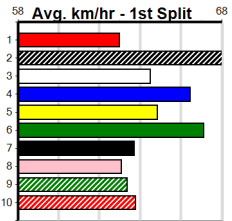

WARRAGUL TO SANDOWN PARK FINAL

Distance: 515m, Race Type: Grade 5 Final, Total Prizemoney: $9,055

1st: $6,100, 2nd: $1,870, 3rd: $935, 4th: $150

11

10:28PM

(VIC time)

CHEAP RED WINE (4) is armed with a dazzling turn of foot and he should have enough pace to cross early on. CAPRICORN ONE (5) is showing promise and he will get a nice cart across early on. STITCH AND SHOUT (7) is in career best form at present.

Watchdog Tips: **4** **5** **7** **2** **Bet:** **Box Quinella 4,5,7 ($10 for 333.33%)**