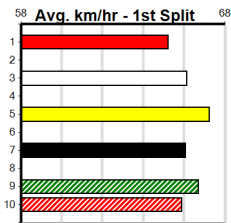

SHOOTOUT

Distance: 515m, Race Type: S/E Group 3, Total Prizemoney: \$40,000
1st: \$25,000, 2nd: \$5,000, 3rd: \$5,000, 4th: \$5,000

9

9:50PM

(VIC time)

BIG ENERGY (3) returned to his brilliant best last week and he can make it back to back Shootouts.
HECTOR FAWLEY (1) is drawn to settle close and he will make the three work hard throughout. The run to first bend will be crucial.