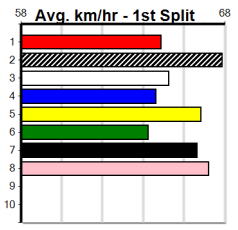

SPORTSBET MELBOURNE CUP PRELUDE

Distance: 515m, Race Type: Special Event, Total Prizemoney: \$9,055
1st: \$6,100, 2nd: \$1,870, 3rd: \$935, 4th: \$150

6

8:50PM

(VIC time)

ZIPPING MEGATRON (8) would prefer a rails draw but he is a ridiculous talent and he can weave his way through a field. AMRON TIGER (1) has a great record here and he will get the gun run throughout. WERRIS BALE (2) may be value