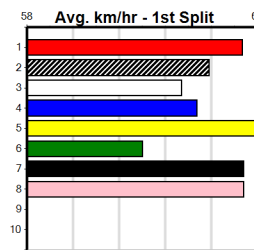

VALE DEB COLEMAN

Distance: 715m, Race Type: Mixed 4/5, Total Prizemoney: $10,375
1st: $7,000, 2nd: $2,150, 3rd: $1,075, 4th: $150

ETHANOL WATER (1) should be able to find the top early and she can regain some much needed confidence. CANYA AMY (8) was dominant at The Meadows last time and she is well drawn out wide. ELLA'S BABE (7) is a star on the rise.

Watchdog Tips: 1 8 7 5 Bet: Win 1

ETHANOL WATER [4] Drawn to lead, can carve out time, looks good $3.60
RBD Bitch Mar-22 Sire: DROOPYS SYDNEY Dam: MY ETHANOL
Owner(s): DAILLY GREYHOUND FARMS (SYN), G Dailly, T Dailly
Trainer: Thomas Dailly (Anakie)

VIRAT [5] Eye catching run last time out, include in exotics $12.00
BK Dog Oct-22 Sire: ASTON RUPEE Dam: SLINKY INKY
Owner(s): M Haines
Trainer: Jeffrey Britton (Anakie)

ZIPPING GRANDE (NSW)[5] Every chance last time, out of her depth $51.00
BE Bitch Dec-21 Sire: AUSSIE INFRARED Dam: ZIPPING MEG
Owner(s): Hallinan Hallinan (SYN), M Hallinan, F Hallinan
Trainer: Keith Lloyd (Anakie)

PIGWIDGEON [5] One paced, will get run off her feet, tough ask $51.00
BEBD Bitch Feb-21 Sire: FERNANDO BALE Dam: POLJUICE POTION
Owner(s): BAG OF LOLLYS (SYN), L Cockerell, I Cockerell, M Dopper
Trainer: Ian Cockerell (Buckley)

PASS MARK [4] Continues to improve, good record here, respect $6.00
BK Dog Mar-22 Sire: FERNANDO BALE Dam: MY GIRL KIZZY
Owner(s): THE WILLY STROLLERS (SYN), J Sharp, M Alexander
Trainer: Jeffrey Britton (Anakie)