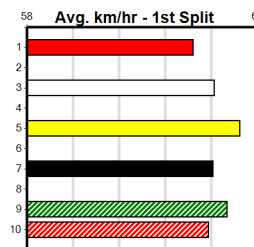

SHOOTOUT

9

9:50PM

(VIC time)

Distance: 515m, Race Type: S/E Group 3, Total Prizemoney: $40,000
1st: $25,000, 2nd: $5,000, 3rd: $5,000, 4th: $5,000

BIG ENERGY (3) returned to his brilliant best last week and he can make it back to back Shootouts.
HECTOR FAWLEY (1) is drawn to settle close and he will make the three work hard throughout. The run to first bend will be crucial.

Watchdog Tips: **3** **1** **5** **7** **Bet:** **Win 3**

1

HECTOR FAWLEY [3] **Powerhouse sprinter, format suits, clear danger** **$2.50**

BE Dog Dec-20 Sire: BERNARDO Dam: ROLANDA HOOCH Trainer: Lisa Cockerell (Buckley)

Owner(s): BAG OF LOLLYS (SYN), L Cockerell, I Cockerell, M Dopper

Winning Distances: < 300m (0) 300 - 399m (0) 400 - 499m (0) 500 - 599m (22) 600 - 699m (4) > 700m (0)

Winning Weights: 33.5(1) 33.6(3) 33.7(2) 33.8(3) 33.9(6) 34.0(6) 34.1(2) 34.2(2) 34.3(1)

Run	Dist	Time	Track	Date	Time	BON	Margin	1st/2nd (Time)	PIR	Checked	Comment	WR	Split 1	S/P	Grade
3rd (8)	33.7	525	MEA	R8	24-Aug-24	30.37	29.71	7.00L KINGSLEY BALE (29.88)	M/4333	.	.	.	5.12	$4.60	FFA
2nd (4)	34.0	515	SAN	R4	29-Aug-24	29.48	29.13	3.00L IN THE HUB (29.29)	M/5322	.	.	.	5.20	$2.80	FFA
3rd (3)	33.9	530	APK	R3	26-Sep-24	30.11	29.84	3.75L EXCAVATION (29.84)	0	.	.	.	5.24	$3.20	VETF
2nd (4)	33.8	530	APK	R7	03-Oct-24	30.26	29.93	0.10L GRAND TOURER (30.25)		.	.	.	5.35	$1.75	SH
5th (1)	34.0	530	APK	R8	11-Oct-24	30.41	30.08	4.75L EXCAVATION (30.08)		.	.	.	5.36	$3.40	GRP1
1st (1)	33.6	515	SAN	R7	24-Oct-24	29.13	29.13	0.75L GRAND TOURER (29.18)	M/3321	.	SW	.	5.09	$3.20	FFA
1st (5)	33.7	525	MEA	R8	04-Nov-24	29.99	29.95	0.05L VINCENT BALE (29.99)	M/5322	.	SW	.	5.27	$7.10	GRP3
5th (4)	33.6	525	MEA	R10	09-Nov-24	30.13	29.52	9.00L EXCAVATION (29.52)	M/8888	.	.	.	5.24	$14.20	GRP1

Last 3 wins NOT included above

1st (6)	33.8	515	SAN	R8	25-Apr-24	29.24	29.24	1.25L SMOOTH PLANE (29.33)	M/3221	.	.	.	5.15	$5.50	S
1st (2)	34.1	600	BGC	R5	30-May-24	34.63	34.63	5.50L TARAWI MOO (35.02)	21	21	.	9.80	$2.00	SH	
1st (6)	34.3	515	SAN	R7	08-Aug-24	29.39	29.36	1.75L HOUSE OF TURBO (29.51)	M/2322	.	SW	.	5.11	$3.90	5

Box History

Bx	1st	2nd	3rd	4th	5th	6th	7th	8th
1	7	2		1				
2	4	1	1	1	1			
3		1	1			2	3	
4	3	2		2	1	1		
5	4	1		2	1	2		
6	4	1			1	2		1
7	3	1	1		1	1	1	
8	1	3	3	1				1

Prize Best $790875.00
Starts 29.13(1)-24/10/24
Trk/Dts 70-26-10-8
APM 24-7-6-1 146662

2

*** VACANT BOX ***

Sire: Dam: Trainer:

Owner(s):

Winning Distances: < 300m (0) 300 - 399m (0) 400 - 499m (0) 500 - 599m (0) 600 - 699m (0) > 700m (0)

Winning Weights:

Box History