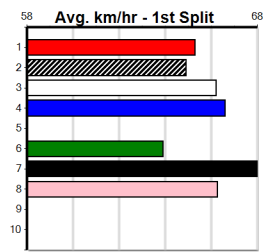

SPORTSBET MELBOURNE CUP PRELUDE 13

1

7:08PM

(VIC time)

Distance: 515m, Race Type: Special Event, Total Prizemoney: $9,055
1st: $6,100, 2nd: $1,870, 3rd: $935, 4th: $150

GOOD ODDS COBBER (7) is a star NSW speedster and he can atone for his luckless run in the G1 Topgun. FRED ROSE (4) is as consistent as they come and he is a good anchor for top 3 in a SRM. PAW IKE (6) is showing plenty of potential.

Watchdog Tips: **7** **4** **6** **3** **Bet:** **Win 7**

1

VISTA YTTRIUM [5] **Racing well but this is harder, prefer to watch** **$10.00**

BK Dog Oct-22 **Sire: ASTON RUPEE Dam: GYPSY VISTA** **Trainer: Thomas Dailly (Anakie)**

Owner(s): G Dailly

Winning Distances: < 300m (0) 300 - 399m (0) 400 - 499m (0) 500 - 599m (3) 600 - 699m (0) > 700m (0)

Winning Weights: 35.5(1) 35.6(1) 36.8(1)

Rank	Dist	Wgt	Sex	Age	Date	Time	BON	Margin	1st/2nd (Time)	PIR	Checked	Comment	W/R	Split 1	S/P	Grade
7th	(5)	35.7	595	SAN	R6	22-Aug-24	35.02	34.19	11.00 VISTA ARGON (34.28)	M/5567	.	.	.	9.49	$7.10	RWF
2nd	(1)	35.8	515	SAN	R2	05-Sep-24	29.76	29.33	2.25L FILL YOUR BOOTS (29.61)	M/3222	.	.	.	5.30	$3.50	6G
5th	(2)	36.2	460	WGL	R8	13-Sep-24	26.57	25.54	15.00 ZEUS THUNDERBOLT (25.54)	S/776	.	.	.	6.66	$40.90	SH
8th	(6)	35.8	515	SAN	R1	26-Sep-24	30.46	29.29	9.50L RHUBARB (29.82)	M/5877	.	.	.	5.23	$5.40	X67
6th	(1)	35.8	450	BAL	R6	02-Oct-24	25.79	25.12	7.50L RAVEN PETER (25.30)	S/576	.	.	.	6.78	$5.30	RWH
4th	(4)	36.7	460	GEL	R7	25-Oct-24	26.29	25.63	6.00L DESCRIPTION (25.87)	S/755	.	.	.	6.88	$44.00	SH
1st	(3)	36.8	515	SAN	R1	31-Oct-24	29.47	28.97	2.50L MARRAKESH (29.65)	M/3111	.	.	.	5.10	$11.90	X67
2nd	(2)	36.5	515	SAN	R4	07-Nov-24	29.81	28.99	2.50L GAMBELLA (29.64)	M/4323	.	.	.	5.19	$3.00	RW

Last 3 wins NOT included above

1st	(3)	35.6	515	SAP	R1	15-Jul-24	30.10	29.45	0.10L CANYA STRIKER (30.11)	Q/1111	.	.	.	5.25	$1.60	M
1st	(7)	35.5	525	MEA	R1	20-Jul-24	30.32	29.73	0.025 BEBOP JAZZ (30.33)	M/4433	.	.	.	5.23	$9.40	X67

Box History

Bx	1st	2nd	3rd	4th	5th	6th	7th	8th
1								
2		1			1			
3	2	1						
4		1	1	1				
5		2						1
6								
7	1			1	1			
8								

Prize Best Starts Trk/Dts APM

$25360.00
29.47(3)-31/10/24
17-3-6-1
5-2-0-0
17043