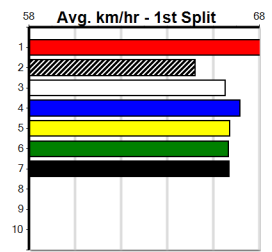

SPORTSBET MELBOURNE CUP PRELUDE 19

Distance: 515m, Race Type: Special Event, Total Prizemoney: $9,055
1st: $6,100, 2nd: $1,870, 3rd: $935, 4th: $150

POWER AND GLORY (1) is a genuine excitement machine and he is capable of pressing the 29 seconds barrier with a clear run. MISS ENVY (4) is the reigning National Sprint Champ and she can come out running. ETHANOL VOLUME (5) is a powerful type.

Watchdog Tips: 1 4 5 2 Bet: Win 1

Race card for Power and Glory (NSW) [5]. Includes dog details, owner, winning distances, weights, and a table of race results with columns for rank, dog name, date, time, BON, margin, and split times.

Race card for Paw Kramer (NSW) [4]. Includes dog details, owner, winning distances, weights, and a table of race results with columns for rank, dog name, date, time, BON, margin, and split times.

Race card for Dundee Rebel [5]. Includes dog details, owner, winning distances, weights, and a table of race results with columns for rank, dog name, date, time, BON, margin, and split times.

Race card for Miss Envy (WA) [5]. Includes dog details, owner, winning distances, weights, and a table of race results with columns for rank, dog name, date, time, BON, margin, and split times.

Race card for Ethanol Volume [4]. Includes dog details, owner, winning distances, weights, and a table of race results with columns for rank, dog name, date, time, BON, margin, and split times.