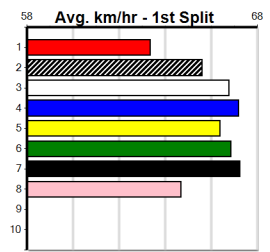

SPORTSBET MELBOURNE CUP PRELUDE 17

Distance: 515m, Race Type: Special Event, Total Prizemoney: $9,055
1st: $6,100, 2nd: $1,870, 3rd: $935, 4th: $150

JOEY THE JET (1) is having his first look here but he has megastar potential, so watch the clock.
SUCCEED (5) is a gifted chaser and he just needs a clear crack in the middle stages.
TRANSCENDENT (4) is a star WA speedster and can threaten

Watchdog Tips: 1 5 4 8 Bet: Box Quinella 1,4,5 ($10 for 333.33%)

JOEY THE JET [5] Star on the rise, should lead, watch the clock $2.40
BK Dog Dec-22 Sire: FERAL FRANKY Dam: PAUA OF JANIE
Owner(s): D Jones
Trainer: Jason Thompson (Pearcedale)
Winning Distances: < 300m (0) 300 - 399m (0) 400 - 499m (5) 500 - 599m (0) 600 - 699m (0) > 700m (0)
Winning Weights: 34.1(1) 34.2(1) 34.3(3)
1st (1) 34.1 440 GBN R4 26-Jul-24 24.61 24.61 3.75L PROMISES THREE (24.88) 1111 1111 5.59 $1.25 MH
1st (2) 34.3 440 GBN R8 02-Aug-24 24.30 24.30 11.00 HAPPY BANDIT (25.06) 1111 1111 5.62 $1.75 MF
1st (5) 34.2 450 SHP R7 02-Sep-24 25.01 24.79 7.50L BLACK SERIES (25.52) M/1111 . SW . 6.60 $1.04 X67
1st (6) 34.3 450 SHP R9 09-Sep-24 25.01 25.01 0.50L GREYSYND SAMMY (25.04) M/1111 . . . 6.59 $1.04 RWH
1st (4) 34.3 450 BAL R8 16-Oct-24 25.02 25.02 3.75L BORACAY STORM (25.27) Q/1111 . SW . 6.50 $2.40 X45
3rd (2) 34.3 460 GEL R6 25-Oct-24 26.07 25.63 2.75L MOCK FISH (25.89) S/7333 . . . 6.75 $1.80 SH
3rd (5) 34.7 460 GEL R8 02-Nov-24 25.74 25.53 1.75L BORACAY STORM (25.63) M/6333 . . . 6.62 $3.00 SF
Last 3 wins NOT included above
Box History
Prize Best $34170.00
Starts 7-5-0-2
Trk/Dts 0-0-0-0
APM 22140

MAIA [4] Talented but may get crowded early, next time $21.00
BK Bitch Dec-21 Sire: SHIMA SHINE Dam: DASHA
Owner(s): J Cornell
Trainer: Karen Pitt (Pearcedale)
Winning Distances: < 300m (0) 300 - 399m (1) 400 - 499m (3) 500 - 599m (2) 600 - 699m (0) > 700m (0)
Winning Weights: 28.9(1) 29.0(2) 29.1(1) 29.2(1) 29.3(1)
1st (2) 28.9 460 WGL R3 11-Jun-24 25.72 25.67 4.75L SUPERIOR MONIQUE (26.05) M/211 . . W 6.50 $2.10 RW
2nd (2) 28.9 515 SAN R12 18-Jul-24 29.78 29.29 6.50L BUMPY GOLD (29.34) M/3332 . . . 5.12 $2.40 5
1st (2) 29.1 515 SAN R11 25-Jul-24 29.42 29.23 2.25L SHIMA STEEL (29.57) M/1111 . SW . 5.07 $9.80 5
F (4) 29.0 595 SAN R2 01-Aug-24 0.00 34.36 . FLYING DINAR (34.36) . V5 . . $6.10 X45
2nd (5) 29.0 595 SAP R9 12-Aug-24 34.40 34.25 1.5L PAW YASMIN (34.31) M/2111 . . . 9.09 $1.90 RWH
6th (3) 28.8 595 SAN R6 22-Aug-24 34.93 34.19 9.50L VISTA ARGON (34.28) M/7455 . . . 9.56 $4.00 RWF
5th (3) 28.5 450 BAL R5 30-Oct-24 25.80 25.27 6.00L ASTON ZINGARA (25.40) M/786 . . . 6.81 $4.00 5
3rd (8) 28.5 460 WGL R8 08-Nov-24 25.88 25.55 4.75L LAKEVIEW EMILY (25.55) M/344 . . . 6.52 $10.50 X45
Last 3 wins NOT included above
1st (3) 29.0 460 WGL R9 02-Jan-24 25.69 25.27 2.25L FERGUS ZULU (25.84) M/111 . . . 6.54 $3.60 X67
1st (3) 29.0 450 TRA R7 21-Feb-24 25.18 24.88 2.75L ABUNDANT LUMENS (25.37) M/211 . . . 6.82 $1.30 X67
1st (2) 29.2 515 SAP R6 28-Apr-24 29.50 29.50 1.75L IN THE HUB (29.62) M/1111 . SW . 5.15 $6.90 X45
Box History
Prize Best $24600.00
Starts 29.42(2)-25/7/24
Trk/Dts 28-6-7-2
APM 12-2-2-1 9010