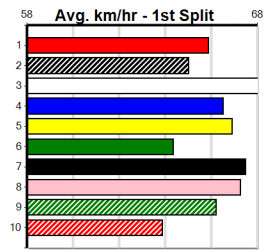

BOOK FOR HEATS NIGHT NOW

Distance: 515m, Race Type: Mixed 4/5, Total Prizemoney: $9,055
1st: $6,100, 2nd: $1,870, 3rd: $935, 4th: $150

FIELD DAY (1) is one of the most exciting prospects on the planet and he should toy with the clock tonight. ZIPPING GRYLLIS (3) was dominant at Ballarat and he can pressure the red for a long way. GAMBELLA (8) is showing promise

Watchdog Tips: **1** **3** **8** **4** **Bet:** Trifecta 1/3,4,8/3,4,6,8 ($10 - 111.11%)

1

FIELD DAY (NSW)[4] **Star on the rise, gun draw, watch the clock** **$1.90**

BK Dog Jul-22 Sire: HOOKED ON SCOTCH Dam: MAGICAL MIA Trainer: Jason Thompson (Pearcedale)

Owner(s): C Field

Winning Distances: < 300m (0) 300 - 399m (0) 400 - 499m (8) 500 - 599m (3) 600 - 699m (0) > 700m (0)

Winning Weights: 38.8(2) 39.2(2) 39.5(1) 39.6(3) 39.7(1) 39.8(1) 40.3(1)

1st	2nd	3rd	4th	5th	6th	7th	8th
1st (5) 39.2 450 SHP R8 02-Sep-24	24.79	24.79	6.00L FIGURE IT OUT (25.20)	M/111	. . .	6.64	$2.20 X45
5th (8) 39.5 515 SAN R4 12-Sep-24	29.81	29.20	4.25L SILKY SAUCE (29.52)	S/5655	. . .	5.25	$1.50 5
2nd (8) 39.6 460 WGL R8 24-Sep-24	25.80	25.73	1.25L TATTOOED (25.73)	S/533	. . .	6.58	$1.50 X45
1st (4) 39.6 515 SAP R10 30-Sep-24	29.15	29.15	8.50L NEVER BE ALONE (29.74)	M/2111	. . . SW	5.11	X45
4th (7) 39.4 515 SAN R6 10-Oct-24	29.94	29.13	12.00 VINCENT BALE (29.13)	S/5654	. . .	5.24	$2.30 X45
1st (8) 39.5 515 SAN R12 17-Oct-24	29.23	29.22	1.75L MATT LOCH (29.33)	M/2222	. . .	5.08	$1.50 X45
1st (5) 39.2 525 MEA R3 26-Oct-24	29.65	29.65	13.00 UTRILLO BALE (30.53)	M/1111	. . . SW	5.05	$2.30 X45
2nd (8) 39.3 515 SAN R9 31-Oct-24	29.22	28.97	2.25L DEADLY AVENGER (29.07)	M/3333	. . .	5.13	$1.80 S

Last 3 wins NOT included above

1st	2nd	3rd	4th	5th	6th	7th	8th
1st (4) 40.3 450 GRA R6 10-Jul-24	25.24	25.23	1.00L FIFTY SHORT (25.32)	532	532	9.08	$2.90 SH
1st (8) 38.8 460 GEL R8 16-Aug-24	25.44	25.44	6.00L BORACAY STORM (25.86)	M/421	. . . SW	6.64	$1.40 X45
1st (7) 38.8 450 BAL R9 21-Aug-24	25.21	25.21	4.00L TORNADO TAHLIA (25.49)	M/632	. . .	6.82	$1.30 5

Box History

Bx	1st	2nd	3rd	4th	5th	6th	7th	8th
1								
2								
3	1							
4	3	1						
5	3							
6					1			
7	1			1				
8	3	2			1			

Prize Best Starts Trk/Dts APM $46475.00 29.15(4)-30/9/24 17-11-3-0 5-2-1-0 26830