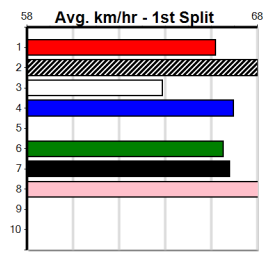

SPORTSBET MELBOURNE CUP PRELUDE 14

Distance: 515m, Race Type: Special Event, Total Prizemoney: $9,055
1st: $6,100, 2nd: $1,870, 3rd: $935, 4th: $150

HOTEL WHISKY ONE (6) is one of the hottest speedsters in the Nation and he will be carving out record sectionals. MEPUNGA TULLY (2) is all class and she will have the drop on the six for most of the journey. DR. ASHER (1) may be the value runner

Watchdog Tips: 6 2 1 7 Bet: Box Quinella 1,2,6 ($10 for 333.33%)

Form Box Wgt Dist Track Date Time BON Margin 1st/2nd (Time) PIR Checked Comment W/R Split 1 S/P Grade

DR. ASHER [5] Honest type, has the good draw, can threaten $12.00
Owner(s): DOCTORS KENNELS (SYN), J McMahon, J Gill
Trainer: Emily McMahon (Darriman)

Box History table and Prize Best Starts Trk/Dts APM for DR. ASHER

MEPUNGA TULLY [4] Class act, settles on the speed, main danger $4.60
Owner(s): B Smith
Trainer: Jeffrey Britton (Anakie)

Box History table and Prize Best Starts Trk/Dts APM for MEPUNGA TULLY

WHERE'S POPPY (SA)[5] Talented SA speedster, harder here, place $10.00
Owner(s): K Corby
Trainer: Steven Bruce White (Buln Buln Ea)

Box History table and Prize Best Starts Trk/Dts APM for WHERE'S POPPY

YOGEN BALE (NSW)[5] Capable but pace inside and out is a worry $16.00
Owner(s): B Wheeler
Trainer: Mark Delbridge (Balliang)

Box History table and Prize Best Starts Trk/Dts APM for YOGEN BALE

*** VACANT BOX ***
Owner(s):
Trainer:
Box History

1

2

3

4

5