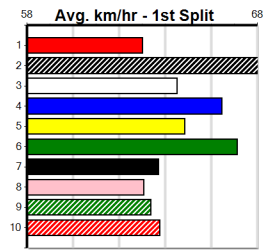

WARRAGUL TO SANDOWN PARK FINAL

Distance: 515m, Race Type: Grade 5 Final, Total Prizemoney: $9,055
1st: $6,100, 2nd: $1,870, 3rd: $935, 4th: $150

CHEAP RED WINE (4) is armed with a dazzling turn of foot and he should have enough pace to cross early on. CAPRICORN ONE (5) is showing promise and he will get a nice cart across early on. STITCH AND SHOUT (7) is in career best form at present.

Watchdog Tips: 4 5 7 2 Bet: Box Quinella 4,5,7 ($10 for 333.33%)

Form Box Wgt Dist Track Date Time BON Margin 1st/2nd (Time) PIR Checked Comment W/R Split 1 S/P Grade
TWO BOO HOOK [5] Biks Talented but likely to miss away and find bother $12.00
Owner(s): C Galea Sire: WHISKEY RIOT Dam: KELLY HOOK Trainer: Charlie Galea (Hazelwood North)
Winning Distances: < 300m (0) 300 - 399m (0) 400 - 499m (4) 500 - 599m (0) 600 - 699m (0) > 700m (0)
Winning Weights: 36.1(2) 36.2(1) 36.8(1)
6th (1) 36.8 515 SAN R3 11-Apr-24 30.29 29.45 9.50L JEBRYNAH NITRO (29.63) M/5666 . . . 5.19 $7.60 RWF
(-) 36.1 435 SLE 04-Sep-24 25.34 2.00L Trial Cleared M/32 . . . 3of4 . 5.28 . . .
2nd (7) 36.3 435 SLE R5 29-Sep-24 24.74 24.44 2.00L PAW LEON (24.62) M/822 . . . 5.52 $12.90 5
3rd (4) 36.7 435 SLE R10 06-Oct-24 24.52 24.16 2.75L BLACK DREAM (24.34) M/863 . . . SW . 5.41 $9.50 X45
7th (3) 36.9 460 WGL R8 11-Oct-24 26.76 25.95 12.00L NO MORE GAMES (25.95) Q/777 . . . W 6.73 $2.40 X45
4th (1) 36.8 460 WGL R8 22-Oct-24 26.13 25.79 5.00L SMOOTH M/444 . . . . 6.69 $10.10 X45
5th (8) 37.1 460 WGL R8 29-Oct-24 26.28 25.86 6.50L BLUEBELLE COLOUR (25.86) S/555 . . . . 6.74 $5.90 X45
2nd (6) 37.1 460 WGL R6 08-Nov-24 26.06 25.55 3.75L PRETTY HOT (25.81) M/765 . . . . 6.64 $13.10 5H
Last 3 wins NOT included above
1st (7) 36.1 460 WGL R4 24-Oct-23 26.10 25.83 4.00L LONG MILES HOME (26.37) M/311 . . . . 6.65 $1.90 X67
1st (6) 36.8 460 WGL R4 31-Oct-23 26.44 25.86 2.00L CHAMPAGNE CUDDLE M/311 . . . . 6.64 $2.50 X67
1st (4) 36.2 450 TRA R6 02-Feb-24 25.01 24.64 1.75L PERSUASION (25.12) M/422 . . . . 6.78 $3.50 5

PRETTY HOT [5] Quick PB here, has early speed, respect $7.50
Owner(s): A Smithson Sire: ORSON ALLEN Dam: TINK Trainer: Gerard O'keeffe (Neerim Junction)
Winning Distances: < 300m (0) 300 - 399m (1) 400 - 499m (6) 500 - 599m (1) 600 - 699m (0) > 700m (0)
Winning Weights: 28.3(1) 28.5(1) 28.7(1) 28.9(1) 29.0(2) 29.2(1) 29.3(1)
6th (8) 28.6 488 MAN R5 07-Sep-24 27.75 27.30 5.50L ALL ABOUT STONE (27.39) 754 $754 . . . 5.85 $21.90 5
4th (1) 28.5 350 HVL R6 06-Oct-24 19.63 19.34 1.25L ROB THE BUTCHER (19.54) M/1 . . . . 6.55 $25.20 5
F (4) 28.6 515 SAN R11 10-Oct-24 0.00 29.13 . . . ASTON TOMMY (29.77) M/5 . . . V5 . 5.17 $19.10 5
2nd (3) 28.4 350 HVL R8 15-Oct-24 19.31 19.02 4.25L SONIC DIESEL (19.02) M/3 . . . . 6.53 $28.30 X45
1st (2) 28.3 515 SAP R6 21-Oct-24 29.38 29.38 3.5L BIG BUCKETS (29.61) Q/1111 . . . SW . 5.02 $5.50 5
4th (7) 28.5 350 HVL R7 27-Oct-24 19.45 19.12 3.00L HARTNEY (19.26) M/6 . . . . 6.65 $3.30 5
2nd (3) 28.2 515 SAN R2 31-Oct-24 29.55 28.97 2.00L COME TO PARTY (29.42) Q/1222 . . . . 5.04 $3.60 5
1st (3) 29.0 460 WGL R6 08-Nov-24 25.81 25.55 3.75L TWO BOO HOOK (26.06) M/211 . . . . 6.53 $4.90 5H
Last 3 wins NOT included above
1st (5) 29.2 400 MAN R8 24-May-24 22.36 22.16 0.75L APACHE HAVOC (22.41) 32 Scc32 . . . . 6.32 $9.20 5
1st (7) 29.0 488 MAN R7 04-Jun-24 27.32 27.32 0.75L TWEAK FREAK (27.37) 321 M321 Sw 5.71 $9.50 X45
1st (1) 28.7 488 MAN R5 13-Jul-24 27.34 27.09 2.25L WEST ON MILEY (27.50) 111 Q111 . . . . 5.65 $5.70 5