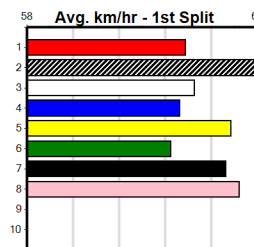

SPORTSBET MELBOURNE CUP PRELUDE 18

Distance: 515m, Race Type: Special Event, Total Prizemoney: $9,055
1st: $6,100, 2nd: $1,870, 3rd: $935, 4th: $150

ZIPPING MEGATRON (8) would prefer a rails draw but he is a ridiculous talent and he can weave his way through a field. AMRON TIGER (1) has a great record here and he will get the gun run throughout. WERRIS BALE (2) may be value

Watchdog Tips: 8 1 2 5 Bet: Win 8

AMRON TIGER [3] Great record here, has the right draw, danger $3.60
BD Dog Nov-21 Sire: FERNANDO BALE Dam: ROTHWELL GAL
Trainer: Brooke Ennis (Avalon)
Winning Distances: < 300m (0) 300 - 399m (0) 400 - 499m (2) 500 - 599m (9) 600 - 699m (0) > 700m (0)
Winning Weights: 32.2(1) 32.4(2) 32.5(1) 32.7(3) 32.8(1) 32.9(1) 33.0(1) 33.1(1)
Box History table and Prize Best Starts Trk/Dts APM

WERRIS BALE (NSW)[5] Impressive last time, can cause an upset if steps $10.00
BD Dog May-22 Sire: CHRISTO BALE Dam: HELGA BALE
Trainer: Correy Grenfell (Anakie)
Winning Distances: < 300m (0) 300 - 399m (1) 400 - 499m (5) 500 - 599m (3) 600 - 699m (0) > 700m (0)
Winning Weights: 30.3(1) 31.4(1) 31.5(1) 31.6(1) 31.7(1) 31.8(1) 31.9(1) 32.2(1) 32.3(1)
Box History table and Prize Best Starts Trk/Dts APM

IRMA PINCE [4] Lack of early speed is a worry, prefer to watch $51.00
BK Bitch Dec-20 Sire: BERNARDO Dam: ROLANDA HOOCH
Trainer: Ian Cockerell (Buckley)
Winning Distances: < 300m (0) 300 - 399m (0) 400 - 499m (0) 500 - 599m (5) 600 - 699m (1) > 700m (0)
Winning Weights: 29.0(1) 29.4(1) 29.5(1) 29.6(1) 29.7(2) 29.8(3) 29.9(1)
Box History table and Prize Best Starts Trk/Dts APM

HOT ASHES [5] Shows promise, pace in five is a worry, place $8.00
BK Dog Aug-22 Sire: ASTON RUPEE Dam: IMMINENT REALITY
Trainer: Vicki Wisener (Devon Meadows)
Winning Distances: < 300m (0) 300 - 399m (0) 400 - 499m (0) 500 - 599m (5) 600 - 699m (0) > 700m (0)
Winning Weights: 33.5(1) 33.6(2) 33.9(1) 34.2(1)
Box History table and Prize Best Starts Trk/Dts APM

CHAMPAGNE CUDDLE [5] Back to his best, can cross and lead, respect $5.00
BK Dog Mar-22 Sire: BERNARDO Dam: NO TALKING
Trainer: Graeme Jose (Catani)
Winning Distances: < 300m (0) 300 - 399m (2) 400 - 499m (10) 500 - 599m (1) 600 - 699m (0) > 700m (0)
Winning Weights: 33.9(1) 34.1(2) 34.4(1) 34.6(1) 34.8(1) 34.8(1) 35.0(2) 35.2(1) 35.3(2) 35.7(1) 35.9(1)
Box History table and Prize Best Starts Trk/Dts APM