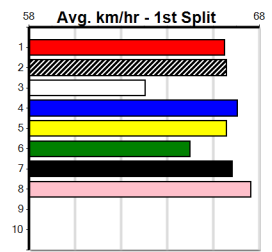

SPORTSBET MELBOURNE CUP PRELUDE 20

Distance: 515m, Race Type: Special Event, Total Prizemoney: $9,055
1st: $6,100, 2nd: $1,870, 3rd: $935, 4th: $150

PASS THE BUCK (8) is armed with electric pace once balanced and he should be off and gone through the bend. MEPUNGA REWARD (6) has star potential and he will be better for the run when resuming. READ THE ROOM (1) has the good draw.

Watchdog Tips: 8 6 1 7 Bet: Win 8

Race 1: READ THE ROOM [4] Nice prospect, drawn to get the breaks, threat $4.60. Includes owner, sire, dam, winning distances, weights, and box history.

Race 2: ASTON FIGARO [3] No luck of late, may need it easier, tough ask $18.00. Includes owner, sire, dam, winning distances, weights, and box history.

Race 3: BAKIS BALE [4] Blks Another who looks well out of his depth, tested $51.00. Includes owner, sire, dam, winning distances, weights, and box history.

Race 4: NANGAR JIM (NSW)[4] Never headed last time, harder tonight, place $9.00. Includes owner, sire, dam, winning distances, weights, and box history.

Race 5: BERN BY [4] Racing well but the draw is a worry, next time $26.00. Includes owner, sire, dam, winning distances, weights, and box history.