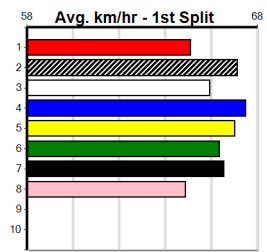

SPORTSBET MELBOURNE CUP PRELUDE 16

Distance: 515m, Race Type: Special Event, Total Prizemoney: $9,055
1st: $6,100, 2nd: $1,870, 3rd: $935, 4th: $150

BO RHAPSODY (1) is never far away in this company and he is drawn to get all the breaks. MATT LOCH (2) is a star provincial speedster and he will set a cracking pace, while PAW LOU LOU (6) has a big motor and she can cause an upset.

Watchdog Tips: 1 2 6 7 Bet: Box Trifecta 1,2,6,7 ($10 for 41.67%)

BO RHAPSODY [5] Never far away here, gets the gun run, go close $3.60
BK Dog Jan-22 Sire: SHIMA SHINE Dam: ABSOLUTE RUBY
Owner(s): Ruby Syndicate (SYN), R Matthews, A Scott, M Lowe, E Scott, N Brown, D Gleeson, G Johnson, V
Trainer: Dawn Johnston (Toongabbie)
Winning Distances: < 300m (0) 300 - 399m (2) 400 - 499m (7) 500 - 599m (3) 600 - 699m (0) > 700m (0)
Winning Weights: 33.5(1) 33.7(1) 33.9(1) 34.1(1) 34.2(2) 34.3(1) 34.4(1) 34.5(1) 34.7(1) 34.8(1) 35.1(1)
Box History table and Prize Best Starts table included.

MATT LOCH [5] Superstar, looks the leader, last 30m is a worry $2.80
BK Dog Dec-21 Sire: AUSSIE INFRARED Dam: STEPPING
Owner(s): M Mallia
Trainer: Michelle Mallia (Avalon)
Winning Distances: < 300m (0) 300 - 399m (0) 400 - 499m (21) 500 - 599m (1) 600 - 699m (0) > 700m (0)
Winning Weights: 34.2(3) 34.3(1) 35.3(1) 35.5(3) 35.6(3) 35.7(2) 35.8(1) 36.0(5) 36.2(3)
Box History table and Prize Best Starts table included.

TULLY LUNA [5] Good record here but this class may test $26.00
BD Bitch Apr-22 Sire: FERNANDO BALE Dam: MEPUNGA ISLA
Owner(s): A Smith
Trainer: Jeffrey Britton (Anakie)
Winning Distances: < 300m (0) 300 - 399m (0) 400 - 499m (1) 500 - 599m (6) 600 - 699m (1) > 700m (0)
Winning Weights: 25.6(1) 25.9(1) 26.0(1) 26.1(1) 26.4(1) 26.5(1) 26.7(2)
Box History table and Prize Best Starts table included.

SILKY SAUCE [4] Front runner, will cop too much pressure, risky $10.00
BK Dog May-21 Sire: SENNACHIE Dam: SHANLYN GEORGIE
Owner(s): Twice as quick (SYN), D Johnston, D Johnston
Trainer: Lisa Delbridge (Balliang)
Winning Distances: < 300m (0) 300 - 399m (2) 400 - 499m (5) 500 - 599m (7) 600 - 699m (0) > 700m (0)
Winning Weights: 31.0(1) 31.1(1) 31.4(1) 31.5(2) 31.6(3) 31.7(2) 31.8(3) 31.9(1)
Box History table and Prize Best Starts table included.

DENISON FRISBY [4] Honest type, can charge late, value in exotics $18.00
BK Dog Sep-21 Sire: MEPUNGA BLAZER Dam: ARABELLA FIGG
Owner(s): BAG OF LOLLYS (SYN), L Cockerell, I Cockerell, M Dopfer
Trainer: Ian Cockerell (Buckley)
Winning Distances: < 300m (0) 300 - 399m (0) 400 - 499m (1) 500 - 599m (5) 600 - 699m (0) > 700m (0)
Winning Weights: 36.4(1) 36.9(3) 37.3(1) 37.6(1)
Box History table and Prize Best Starts table included.