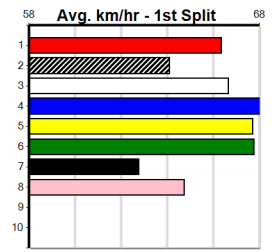

SPORTSBET MELBOURNE CUP PRELUDE 15

Distance: 515m, Race Type: Special Event, Total Prizemoney: $9,055
1st: $6,100, 2nd: $1,870, 3rd: $935, 4th: $150

INCONSPICUOUS (4) has gone to another level since joining the Azzopardi kennel and he will be carving out time in front. I'M A MUSTANG (5) is racing with confidence and she will get a nice cart across. SUNSET FRAZIER (6) just needs luck early

Watchdog Tips: 4 5 6 3 Bet: Win 4

MAKE NO PROMISE [1] Former star, still capable, can run a drum $10.00
BK Dog Jan-21 Sire: FERNANDO BALE Dam: VELOSO
Owner(s): BARTOLO AND EARL (SYN), R Bartolo, C Earl, G Bartolo
Trainer: Paul Bartolo (Little River)

ZIPPING HOPKINS (NSW)[3] Powerful type but will rely on luck, place best $4.60
BK Dog Feb-22 Sire: MY REDEEMER Dam: ZIPPING IVY
Owner(s): Hallinan Hallinan (SYN), M Hallinan, F Hallinan
Trainer: Brooke Ennis (Avalon)

PAW OSWALD (NSW)[4] Star on the rise, can lead or charge late, respect $4.00
BK Dog Nov-22 Sire: FERAL FRANKY Dam: DYNA WINTER
Owner(s): B Wheeler
Trainer: Mark Delbridge (Balliang)

INCONSPICUOUS (QLD)[5] Airborne, limited pace inside helps, go close $3.20
WBD Dog Dec-21 Sire: ORSON ALLEN Dam: COMMON GROUND
Owner(s): W Nicholls
Trainer: Anthony Azzopardi (Rowsley)

I'M A MUSTANG [4] Brilliant in her past two, early speed, danger $6.50
BK Bitch Apr-22 Sire: TOMMY SHELBY Dam: FRANK'S GIRL
Owner(s): Thank frank (SYN), P Mcdowall, G Skene, B Skene, B Hoy
Trainer: Matthew Lanigan (Rowsley)

1

2

3

4

5