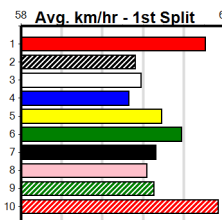

RSN GREY AREAS - WEDNESDAY & FRID

Distance: 525m, Race Type: Grade 6, Total Prizemoney: \$8,785
 1st: \$5,900, 2nd: \$1,820, 3rd: \$915, 4th: \$150

3

7:12PM

(VIC time)

MARRAKESH (1) has burst onto the scene with some fast wins and from the gun draw looks the one to catch. PAW UCOLTA (3) can settle in a stalking position and looks a big danger. FEAT OF STRENGTH (2) continues to get faster with more racing.