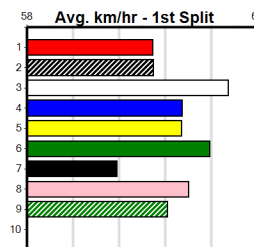

12
10:07PM

(VIC time)

Distance: 525m, Race Type: Grade 5, Total Prizemoney: $8,785
1st: $5,900, 2nd: $1,820, 3rd: $915, 4th: $150

DYNAMITE DOUG (8) has gone to another level in recent starts and has the speed to lead throughout. REV ROSE (2) is armed with a powerful finish and is well up to this class. PAW PHELPS (5) can run smart times and just needs an ounce of luck.

Watchdog Tips: **8** **2** **5** **4** **Bet:** **Win 8**

1

CAILAH'S PISTOL [5] Find this harder than last starts win, place. **$10.00**
BK Dog Jun-21 Sire: ASTON DEE BEE Dam: ACOUSTIC LEE Trainer: Brendan Brady (Paradise Beach)
Owner(s): B Brady
Winning Distances: < 300m (0) 300 - 399m (2) 400 - 499m (3) 500 - 599m (5) 600 - 699m (0) > 700m (0)
Winning Weights: 33.4(1) 33.6(1) 33.7(1) 33.9(1) 34.0(1) 34.1(1) 34.2(2) 34.5(1) 35.1(1)

Bx	1st	2nd	3rd	4th	5th	6th	7th	8th
1	1	2	3					
2	1	3	2	2		1	1	1
3	2		1	2				
4	3		1	4	1	1	1	
5	2	1	3	1				1
6	2	1	1	2	1			
7	1	1	2	1	3			
8			2	2	2			

Prize Best Starts Trk/Dts APM: $36256.25, 30.28(4)-2/8/23, 63-10-9-10, 17-2-0-3, 7125

2

REV ROSE [5] Better than form, powerful type, big danger. **$3.50**
BK Bitch Mar-22 Sire: SHIMA SHINE Dam: JD REVELATION Trainer: Daniel Pell (Toolleen)
Owner(s): D Pell
Winning Distances: < 300m (0) 300 - 399m (0) 400 - 499m (2) 500 - 599m (3) 600 - 699m (0) > 700m (0)
Winning Weights: 28.9(2) 29.2(1) 29.5(1) 29.6(1)

Bx	1st	2nd	3rd	4th	5th	6th	7th	8th
1	2	2	2			1	1	
2	1	2	1					
3	1	1	1	1				
4	2	1	4	1				
5	1	2	1		1	2		
6	1		2		1			
7	1			2				1
8	1	1	1	4	1			1

Prize Best Starts Trk/Dts APM: $43167.50, 29.83(8)-10/2/24, 50-5-10-11, 19-2-2-7, 9763

3

CINNAMON DUST [5] Capable of running a cheeky race at odds. **$14.00**
F Bitch Jun-21 Sire: FERNANDO BALE Dam: MAGIC MOON DUST Trainer: Cynthia O'brien (Broadford)
Owner(s): C O'brien
Winning Distances: < 300m (0) 300 - 399m (2) 400 - 499m (5) 500 - 599m (2) 600 - 699m (0) > 700m (0)
Winning Weights: 25.9(2) 26.5(1) 26.6(1) 27.0(1) 27.1(2) 27.3(2)

Bx	1st	2nd	3rd	4th	5th	6th	7th	8th
1	1	1	1	1	1	1	1	
2	1	2	2	1				
3	3	3	1			1		
4	2			1	1	2		
5	1	1	1	1	1	1		
6	1			3	1	1	1	1
7	2	4	1		1	2		
8	2	2	1					1

Prize Best Starts Trk/Dts APM: $30107.50, 30.00(7)-18/10/23, 52-9-12-5, 10-2-2-1, 6731

4

OKAY BOOMER [5] Slowly getting back to her best, must respect. **$7.50**
BK Bitch Mar-21 Sire: JESAULENKO Dam: KILTY JEWEL Trainer: Scott Melville (Axedale)
Owner(s): D Graham
Winning Distances: < 300m (0) 300 - 399m (1) 400 - 499m (2) 500 - 599m (11) 600 - 699m (1) > 700m (0)
Winning Weights: 26.6(1) 26.7(1) 26.8(2) 26.9(3) 27.1(1) 27.5(1) 27.8(1) 28.0(1) 28.2(2) 28.4(2)

Bx	1st	2nd	3rd	4th	5th	6th	7th	8th
1	1	5	4					1
2	2	1	2	1	2			
3	3	1	2		2		1	2
4	2	1	1	4	3	3		
5	3	3	2		2	1	1	1
6	2		3	4	1			
7	2	1	4	1	4			
8	2	4	4		1			2

Prize Best Starts Trk/Dts APM: $74350.00, 30.24(5)-6/11/24, 96-15-17-17, 8-2-0-3, 12524

5

PAW PHELPS (NSW)[5] Has posted some fast wins in his brief career. **$3.80**
BK Dog Dec-22 Sire: BERNARDO Dam: DYNA HARPA Trainer: Mark Delbridge (Balliang)
Owner(s): B Wheeler
Winning Distances: < 300m (0) 300 - 399m (0) 400 - 499m (1) 500 - 599m (2) 600 - 699m (0) > 700m (0)
Winning Weights: 34.3(1) 34.4(1) 34.5(1)

Bx	1st	2nd	3rd	4th	5th	6th	7th	8th
1	1	1	1					
2								
3								
4								1
5					1			1
6			1					
7	1							
8	1							

Prize Best Starts Trk/Dts APM: $7020.00, 30.03(1)-6/11/24, 9-3-1-1, 4-1-0-1, 6506