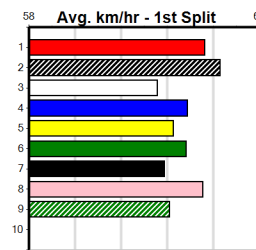

HAPPY 60TH BIRTHDAY KENNY

4

7:32PM

(VIC time)

Distance: 525m, Race Type: Grade 5, Total Prizemoney: $8,785
1st: $5,900, 2nd: $1,820, 3rd: $915, 4th: $150

ELLIOT (3) best form is far superior and with a clear run he should be winning. SHAKE IT OFF (2) has patchy form and if he can step on terms she can make a race of it. NEED A PILOT (4) can set the early tempo.

Watchdog Tips: 3 2 4 5 **Bet:** Win 3

1

QILIN BALE [5] **Racing well, draw aids chances, respect.** **$6.00**
F Bitch Jul-22 Sire: FERAL FRANKY Dam: QUAIL BALE Trainer: Correy Grenfell (Anakie)
Owner(s): B Wheeler
Winning Distances: < 300m (0) 300 - 399m (1) 400 - 499m (3) 500 - 599m (1) 600 - 699m (0) > 700m (0)
Winning Weights: 29.7(1) 30.0(1) 30.1(1) 30.2(1) 30.6(1)

Box	1st	2nd	3rd	4th	5th	6th	7th	8th
1	1	1	1	1				
2	2	1	2	1				
3	3	2	1					
4	4	1	2	1	2	1		
5	5	1	2				1	1
6	6	1		3	1			1
7	7						1	
8	8				1			1

Prize Best Starts Trk/Dts APM: $18605.00, 30.80(7)-25/9/24, 34-5-6-7, 2-0-0-1, 8824

2

SHAKE IT OFF [5] **Mixes her form but her best is brilliant, danger** **$33.20**
BD Bitch Sep-21 Sire: FERNANDO BALE Dam: AMELIA CHRISTA Trainer: Robin Moore (Devon Meadows)
Owner(s): R Moore
Winning Distances: < 300m (0) 300 - 399m (1) 400 - 499m (2) 500 - 599m (7) 600 - 699m (0) > 700m (0)
Winning Weights: 26.7(3) 26.9(1) 27.0(4) 27.1(1) 27.2(1)

Box	1st	2nd	3rd	4th	5th	6th	7th	8th
1	1	1			1	1	2	1
2	3		1	1				
3	1			1		1		
4					1		1	
5	2							
6				2	1			1
7	2	1		1	1			
8	2							

Prize Best Starts Trk/Dts APM: $49485.00, 29.95(7)-30/12/23, 30-10-2-2, 7-1-0-0, 11708

3

ELLIOTT [5] **Potential star, wins with a clear run.** **$3.50**
BK Dog Aug-22 Sire: ASTON RUPEE Dam: IMMINENT REALITY Trainer: Paul Abela (Parwan)
Owner(s): F Mastropasqua
Winning Distances: < 300m (0) 300 - 399m (0) 400 - 499m (1) 500 - 599m (2) 600 - 699m (0) > 700m (0)
Winning Weights: 32.3(1) 32.9(1) 33.1(1)

Box	1st	2nd	3rd	4th	5th	6th	7th	8th
1	1	1						
2			1			1		
3								
4								
5								
6	1							
7								
8	1				1			

Prize Best Starts Trk/Dts APM: $11225.00, 30.71(2)-27/7/24, 6-3-0-1, 1-0-0-1, 6209

4

NEED A PILOT [5] **In top form, early burn, major player.** **$4.80**
BE Dog Jan-22 Sire: TOMMY SHELBY Dam: FLORAL LACE Trainer: Robert Pallotta (Ripplebrook)
Owner(s): G Miltos
Winning Distances: < 300m (0) 300 - 399m (0) 400 - 499m (6) 500 - 599m (3) 600 - 699m (0) > 700m (0)
Winning Weights: 33.1(1) 33.2(1) 33.3(1) 33.4(1) 33.5(1) 33.8(1) 33.9(1) 34.1(1) 34.2(1)

Box	1st	2nd	3rd	4th	5th	6th	7th	8th
1	4		1					
2	1	2	1		1			
3	2	3						1
4				2				
5	1			1		1		
6	1					2		1
7		4	3	1	2	1		
8					1	1		1

Prize Best Starts Trk/Dts APM: $33075.00, 30.30(6)-16/10/24, 39-9-9-5, 5-1-0-2, 16596

5

SET TO SIZZLE [5] **Hard to follow but has the talent, respect.** **$6.00**
WBE Dog Dec-22 Sire: FERNANDO BALE Dam: MEPUNGA FREDA Trainer: Jeffrey Britton (Anakie)
Owner(s): KRAMERICA (SYN), G Farrugia, W Gallagher
Winning Distances: < 300m (0) 300 - 399m (0) 400 - 499m (3) 500 - 599m (1) 600 - 699m (0) > 700m (0)
Winning Weights: 31.8(1) 31.9(2) 32.0(1)

Box	1st	2nd	3rd	4th	5th	6th	7th	8th
1	4		1					
2		1	1					
3				1	1			
4	1							
5	1						1	
6	1						1	
7					1	1		
8	1		1	2	1			

Prize Best Starts Trk/Dts APM: $9275.00, 30.57(2)-3/7/24, 17-4-1-2, 4-0-1-0, 7350