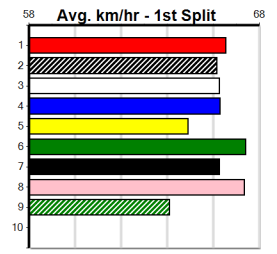

TOTAL CONTAINER SOLUTIONS

Distance: 525m, Race Type: Grade 5, Total Prizemoney: $8,785
1st: $5,900, 2nd: $1,820, 3rd: $915, 4th: $150

ROSA MARIE (4) can shoot out to a commanding early lead and although a little suspect the last section she could turn with a big enough lead. PAW ZELINI (2) should settle on the speed and looks the big danger. KING OWEN (7) can power to the line.

Watchdog Tips: 4 2 7 8 **Bet:** Win 4

1

DOTTY'S GIFT [5] **$26.00**
Every chance last time, place looks best
BK Bitch Dec-20 Sire: BELLA INFRARED Dam: AMELIA CHRISTA Trainer: Robin Moore (Devon Meadows)
Owner(s): R Moore
Winning Distances: < 300m (0) 300 - 399m (0) 400 - 499m (1) 500 - 599m (7) 600 - 699m (6) > 700m (0)
Winning Weights: 27.3(3) 27.4(4) 27.5(1) 27.7(1) 27.8(3) 28.0(1) 28.1(1)
6th (3) 27.7 595 SAN R6 29-Aug-24 34.86 34.03 12.00 PAW YASMIN (34.03) M/7766 9.44 $20.90 X45
5th (8) 28.0 600 MEA R4 07-Sep-24 34.86 34.26 9.00 CANYA ALL CLASS (34.26) M/4555 9.24 $96.00 X45
6th (2) 28.1 600 MEA R6 14-Sep-24 34.99 34.60 5.50 SHREWD STICKER (34.63) M/6666 9.20 $11.90 5
7th (1) 28.1 730 MEA R6 21-Sep-24 43.65 42.90 11.00 GALACTIC SPARTAN (42.90) M/2225 4.92 $23.60 X45
3rd (3) 28.2 600 MEA R7 28-Sep-24 34.92 34.67 1.00L WHODAT SHANLYN (34.85) M/5444 9.26 $8.50 5
7th (2) 28.2 595 SAN R7 03-Oct-24 34.64 34.12 7.50L FRED ROSE (34.12) M/8877 9.64 $15.60 X45
4th (3) 28.2 600 MEA R2 12-Oct-24 34.96 34.60 3.25L ZIPPING GRANDE (34.73) Q/1234 8.94 $7.30 5
4th (1) 27.2 600 MEP R8 06-Nov-24 34.93 34.59 5.00L HELLO PA (34.59) Q/1112 8.91 $4.00 X45
Last 3 wins NOT included above
1st (1) 27.4 595 SAP R8 13-May-24 34.39 34.39 3.25L MAGIC DARK STAR (34.62) M/3211 9.25 $2.80 X45
1st (1) 27.4 595 SAN R10 24-May-24 34.33 34.11 1.25L TULLY LUNA (34.40) M/1111 9.06 $1.70 5
1st (1) 27.5 600 MEA R7 29-Jun-24 34.77 34.30 4.75L DESIRED PATH (35.10) M/1111 9.09 $5.60 5

Box History

Bx	1st	2nd	3rd	4th	5th	6th	7th	8th
1	4	2	1	2	2	1	2	
2	4	1	2	1	3	1	2	
3	2	1	1	3	1	2		
4	2		3		1	1	1	
5			1	1	3	1	2	
6	1		1	1	3	1		
7	1	2	1	1	1			
8		2		3	3	3		

Prize Best $88502.50
Starts 30.05(4)-23/11/22
Trk/Dts 78-14-8-9
APM 11-2-0-1 11102