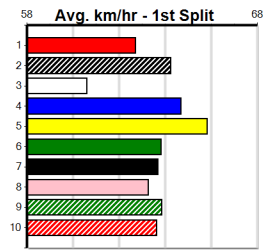

VALE DEBBIE COLEMAN

Distance: 525m, Race Type: Grade 7, Total Prizemoney: $8,785
1st: $5,900, 2nd: $1,820, 3rd: $915, 4th: $150

PAW BARTON (8) would have preferred an inside box but is the most talented runner in this race.
PAW CRAFTER (7) can make a mid race move and should be in the finish with an ounce of luck.
SAINT NIFTY (5) can set the early tempo.

Watchdog Tips: 8 7 5 1 Bet: Box Trifecta 1,5,7,8 ($10 for 41.67%)

PAW KILTER (NSW)[7] Unlucky not to win here last time, each way $5.50
BK Dog Dec-22 Sire: BERNARDO Dam: HADARAH BALE
Owner(s): B Wheeler
Winning Distances: < 300m (0) 300 - 399m (0) 400 - 499m (0) 500 - 599m (0) 600 - 699m (1) > 700m (0)
Winning Weights: 33.8(1)
6th (6) 33.5 515 SAP R1 30-Sep-24 30.52 29.15 15.00 PAW PHELPS (29.53) M/7777 . . . 5.30 $12.80 M
4th (7) 33.4 460 GEL R3 04-Oct-24 26.60 25.69 6.00L EXTINCT (26.19) M/766 . . . SW 7.12 $3.10 MH
3rd (1) 33.8 460 WGL R2 08-Oct-24 26.23 25.73 4.00L FLYING BATTY (25.96) M/344 . . . . 6.65 $2.20 M
4th (5) 33.7 515 SAP R1 14-Oct-24 30.67 29.64 9.00L SWEET BEE (30.07) M/8444 . . . . 5.44 $7.00 M
1st (8) 33.8 600 MEP R3 23-Oct-24 34.83 34.65 3.00L SCOTCH TIME (35.03) M/4222 . . . . 9.38 $3.70 RW
3rd (1) 34.3 525 MEP R4 30-Oct-24 30.27 29.86 2.00L ONLY EASY (30.13) M/5444 . . . . 5.38 $2.50 X67H
5th (8) 34.1 525 MEP R4 06-Nov-24 30.79 29.90 12.00 TARA'S LILY (29.99) S/5765 . . . . 5.33 $7.60 F
2nd (1) 33.6 525 MEP R10 13-Nov-24 30.23 29.96 1.00L COPPER RUSH (30.17) M/5222 . . . . 5.29 $1.90 F
Last 3 wins NOT included above
Trainer: Mark Delbridge (Balliang)

DIFFERENT HERE [7] Dog on the rise, toughest test, still a threat $7.50
BD Dog Jan-23 Sire: FERAL FRANKY Dam: PHANTOM MIME
Owner(s): Farrugia Smith (SYN), G Farrugia, S Smith
Winning Distances: < 300m (0) 300 - 399m (0) 400 - 499m (0) 500 - 599m (1) 600 - 699m (0) > 700m (0)
Winning Weights: 34.4(1)
4th (4) 34.0 525 MEP R1 31-Jul-24 31.21 29.92 12.00 DUPLICITOUS (30.43) M/2444 . . . . 5.24 $7.00 M
2nd (8) 34.2 525 MEP R3 14-Aug-24 31.14 29.83 0.75L PAW PETROV (31.10) M/2221 . . . . 5.19 $16.90 MH
3rd (8) 34.1 525 MEA R1 24-Aug-24 30.49 29.71 12.00 PAW GUNNER (29.71) Q/1222 . . . . 5.12 $52.00 MF
2nd (2) 34.3 400 GEL R1 31-Aug-24 22.91 22.30 0.10L SAINTLY HIGHWAY (22.91) Q/31 . . . . 8.64 $1.70 M
6th (4) 34.2 300 HVL R2 04-Sep-24 17.00 16.39 8.50L EPITOMIZE (16.42) M/6 . . . . 4.07 $12.30 MH
7th (6) 34.4 525 MEP R1 30-Oct-24 31.48 29.86 13.00 LET'S GO OUT (30.57) M/5777 . . . . 5.38 $2.90 M
4th (1) 34.2 525 MEP R3 06-Nov-24 30.49 29.90 4.75L DISTANT (30.17) M/2222 . . . . 5.26 $2.10 MH
1st (5) 34.4 515 SAP R1 11-Nov-24 29.97 29.47 6.00L SOUTH THAILAND (30.37) Q/1111 . . . . 5.12 $3.40 M
Last 3 wins NOT included above
Trainer: Angela Langton (Anakie)