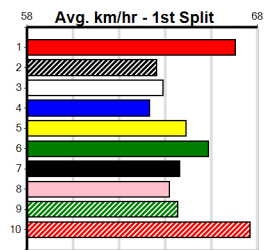

RSN GREY AREAS - WEDNESDAY & FRIDAY

Distance: 525m, Race Type: Grade 6, Total Prizemoney: $8,785
1st: $5,900, 2nd: $1,820, 3rd: $915, 4th: $150

MARRAKESH (1) has burst onto the scene with some fast wins and from the gun draw looks the one to catch. PAW UCOLTA (3) can settle in a stalking position and looks a big danger. FEAT OF STRENGTH (2) continues to get faster with more racing.

Watchdog Tips: 1 3 2 5 Bet: Win 1

MARRAKESH [6] Serious prospect, explosive early burn, go close. $1.80
Owner(s): BEV AND DANIEL (SYN), B Pell, D Pell
Trainer: Anthony Azzopardi (Rowsley)
Box History table and performance data.

FEAT OF STRENGTH [6] Continues to get faster, acid test, still a threat $7.50
Owner(s): G Farrugia
Trainer: Jeffrey Britton (Anakie)
Box History table and performance data.

PAW UCOLTA (NSW)[6] Mid race engine, looks for inside runs, danger $6.50
Owner(s): B Wheeler
Trainer: Samantha Grenfell (Anakie)
Box History table and performance data.

SIR DODGE [6] Capable of running a cheeky race at odds. $18.00
Owner(s): S Hamilton
Trainer: Brendan Pursell (Lara)
Box History table and performance data.

HIGHLY CONNECTED [6] Dog on the rise, early burn, can threaten. $5.50
Owner(s): Vi Alskar Hundar (SYN), A Lie, J Sharp
Trainer: Dylan Sharp (Lara)
Box History table and performance data.