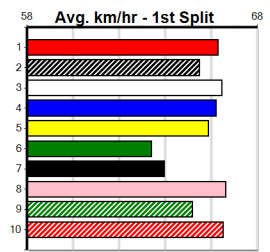

9

9:06PM

(VIC time)

SPORTSBET MAKE IT A MULTI FINAL

Distance: 525m, Race Type: Grade 5 Final, Total Prizemoney: $15,250
1st: $10,000, 2nd: $3,000, 3rd: $1,500, 4th: $750

Hard to tip against RAVEN PETER (1) following his electric 29.86 win here last week. CHAVERO (8) should get room early to show his trademark early speed. NAVARINO (5) is a powerful type who has rediscovered his best form.

Watchdog Tips: 1 8 5 2 **Bet:** Win 1

1

RAVEN PETER [4] Explosive win here last week the one to beat. **$2.00**

BK Dog **Oct-22** **Sire: ASTON RUPEE** **Dam: MY BLACK RAVEN** **Trainer: Thomas Dailly (Anakie)**

Owner(s): DAILLY GREYHOUND FARMS (SYN), G Dailly, T Dailly

Winning Distances: < 300m (0) 300 - 399m (0) 400 - 499m (3) 500 - 599m (5) 600 - 699m (0) > 700m (0)

Winning Weights: 32.3(1) 32.6(1) 33.2(2) 33.3(1) 33.7(1) 33.8(2)

1st	2nd	3rd	4th	5th	6th	7th	8th
1st (7) 33.2 515 SAN R4 26-Sep-24	29.79	29.29	1.00L VOICE OF THUNDER (29.85)	M/1111	5.07	$12.40 5	
1st (6) 33.3 450 BAL R6 02-Oct-24	25.30	25.12	2.75L HIGHER FORCE (25.48)	Q/221	6.60	$2.90 RWH	
6th (1) 33.6 525 MEA R6 12-Oct-24	30.67	29.95	9.50L EPITOMIZE (30.02)	M/6666	5.21	$3.90 SSF	
1st (2) 33.8 595 SAN R3 17-Oct-24	34.48	34.48	0.75L SHADOWS OF BLUE (34.52)	M/1111	9.22	$5.10 X45	
7th (6) 33.8 600 MEA R7 26-Oct-24	35.36	34.60	11.00L MISTER EASY (34.60)	M/5557	9.08	$4.10 X45	
2nd (4) 33.6 595 SAN R4 31-Oct-24	34.54	34.30	2.00L WILD CASH (34.42)	M/1112	9.09	$7.20 X45	
7th (2) 33.7 600 MEA R4 04-Nov-24	35.66	34.18	11.00L MEPUNGA SURPRISE (34.90)	M/7777	9.75	$10.30 SH	
1st (7) 33.8 525 MEA R9 09-Nov-24	29.86	29.52	11.00L PAW DIMETRA (30.59)	Q/1111	5.08	$3.80 5H	

Last 3 wins NOT included above

1st (1) 32.6 525 MEA R2 20-Jul-24	30.21	29.73	1.75L THEEGALA (30.32)	Q/2222	5.13	$5.30 X67F	
1st (8) 33.7 525 MEA R2 17-Aug-24	30.07	29.80	7.50L PAW BRADLEY (30.57)	S/1111	5.17	$3.20 6G	
1st (4) 33.2 460 WGL R8 20-Sep-24	25.89	25.89	0.75L FILL YOUR BOOTS (25.94)	Q/1111	6.46	$48.20 GL	

2

2

BOMB LUCA [5] Can unwind a powerful finish, must for exotics. **$11.00**

BD Dog **Oct-22** **Sire: FERNANDO BALE** **Dam: JD BOMBSHELL** **Trainer: Thomas Dailly (Anakie)**

Owner(s): DAILLY GREYHOUND FARMS (SYN), G Dailly, T Dailly

Winning Distances: < 300m (0) 300 - 399m (0) 400 - 499m (3) 500 - 599m (1) 600 - 699m (0) > 700m (0)

Winning Weights: 32.0(1) 32.2(1) 32.5(1) 32.6(1)

1st	2nd	3rd	4th	5th	6th	7th	8th
4th (6) 32.3 515 SAN R4 26-Sep-24	29.93	29.29	2.25L RAVEN PETER (29.79)	M/4533	5.14	$27.50 5	
2nd (2) 32.4 450 BAL R7 02-Oct-24	25.13	25.12	0.50L LULU'S RIDE (25.12)	Q/323	6.58	$10.00 RWH	
4th (8) 32.8 525 MEA R6 12-Oct-24	30.32	29.95	4.25L EPITOMIZE (30.02)	S/5444	5.20	$10.00 SSF	
3rd (4) 32.7 525 MEA R10 19-Oct-24	30.36	29.71	9.50L CANYA NITRATE (29.71)	M/2333	5.16	$5.10 5	
1st (3) 32.6 450 BAL R7 23-Oct-24	25.29	24.99	3.5L PAW VERNON (25.53)	M/222	6.61	$2.40 5	
4th (1) 32.5 515 SAP R7 28-Oct-24	29.86	29.42	6.50L EPITOMIZE (29.42)	Q/2444	5.09	$6.00 5	
7th (6) 32.6 525 MEA R11 04-Nov-24	30.54	29.95	8.00L SHANLYN SCOUT (29.98)	M/6777	5.30	$13.00 5	
2nd (6) 32.7 525 MEA R12 09-Nov-24	30.30	29.52	0.50L NAVARINO (30.27)	M/3221	5.24	$6.80 5H	

Last 3 wins NOT included above

1st (3) 32.0 460 GEL R2 28-Jun-24	25.94	25.58	7.00L NOAH'S BEST (26.40)	Q/111	6.66	$7.10 MH	
1st (2) 32.5 450 BAL R5 07-Aug-24	25.85	25.38	0.50L PSYCHO BUDDY (25.88)	M/334	6.80	$3.40 RW	
1st (6) 32.2 525 MEP R2 21-Aug-24	30.23	29.91	1.00L HONEY ZEN (30.30)	M/2222	5.19	$5.20 X67	

3