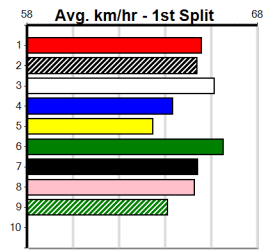

GORSKI TRUCK & TRAILER

Distance: 525m, Race Type: Grade 5, Total Prizemoney: $8,785
1st: $5,900, 2nd: $1,820, 3rd: $915, 4th: $150

GIACOMO (2) is a serious prospect who should burn towards the lead soon after box rise and prove hard to catch. BLISTERED EARTH (1) grows a leg off this draw and looks the big improver. MICHALIS (3) loves this circuit and has early speed to burn.

Watchdog Tips: 2 1 3 6 **Bet:** Box Quinella 1,2,3 ($10 for 333.33%)

1

BLISTERED EARTH (NSW)[5] **$7.00**

RBD Dog Nov-21 **Sire: FERAL FRANKY Dam: EURO MARSH**

Owner(s): M Crowe **Trainer: George Borg (Maryborough)**

Winning Distances: < 300m (0) 300 - 399m (1) 400 - 499m (2) 500 - 599m (3) 600 - 699m (0) > 700m (0)

Winning Weights: 33.1(1) 33.2(1) 33.3(1) 33.4(1) 33.5(1) 33.6(1)

Box	1st	2nd	3rd	4th	5th	6th	7th	8th
1	5	1						
2	1		1	1				
3		2	1	1				1
4				1	1			
5			1	1				
6								1
7	2	2		1				
8	1	1	1				2	1

Prize Best Starts Trk/Dts APM $33278.57
30.12(1)-8/11/23
31-6-6-6
15-2-3-2
8801

2

GIACOMO [5] **$2.10**

BK Dog Dec-22 **Sire: FERAL FRANKY Dam: TILLY LEE**

Owner(s): V Borg **Trainer: Jeffrey Britton (Anakie)**

Winning Distances: < 300m (0) 300 - 399m (1) 400 - 499m (2) 500 - 599m (1) 600 - 699m (0) > 700m (0)

Winning Weights: 29.7(1) 29.8(1) 30.1(2)

Box	1st	2nd	3rd	4th	5th	6th	7th	8th
1	1							
2	1	1			1			
3	1							
4		1						
5				1				
6		1						
7	1	1	1					
8								

Prize Best Starts Trk/Dts APM $11670.00
30.21(7)-6/11/24
11-4-4-0
1-0-1-0
8785

3

MICHALIS [5] **$5.00**

BK Dog Feb-22 **Sire: BARCIA BALE Dam: SWEET AS EMM**

Owner(s): N Mugavin **Trainer: Brendan Pursell (Lara)**

Winning Distances: < 300m (0) 300 - 399m (0) 400 - 499m (3) 500 - 599m (3) 600 - 699m (0) > 700m (0)

Winning Weights: 33.9(1) 34.0(1) 34.4(1) 34.6(2) 35.1(1)

Box	1st	2nd	3rd	4th	5th	6th	7th	8th
1								
2	1	2						
3	2		1			2	1	
4				1				
5	1							
6	1							1
7	1							
8			1			1		

Prize Best Starts Trk/Dts APM $26730.00
30.06(3)-1/6/24
18-6-2-2
11-3-2-1
8658

4

PAW FREDRICK (NSW)[5] **$8.50**

BK Dog Dec-22 **Sire: BERNARDO Dam: HADARAH BALE**

Owner(s): B Wheeler **Trainer: Mark Delbridge (Balliang)**

Winning Distances: < 300m (0) 300 - 399m (0) 400 - 499m (1) 500 - 599m (3) 600 - 699m (0) > 700m (0)

Winning Weights: 33.2(1) 33.5(1) 33.6(1) 33.7(1)

Box	1st	2nd	3rd	4th	5th	6th	7th	8th
1								
2	2		1					
3	1							
4					1	1		
5		1	1					
6	1			1				1
7	1							1
8						1		

Prize Best Starts Trk/Dts APM $19975.00
30.64(1)-26/10/24
15-4-2-2
1-0-0-0
13023

5

MISS MARY JO [5] **$26.00**

BE Bitch Mar-22 **Sire: TOMMY SHELBY Dam: IVY WREN**

Owner(s): BIG DREAMS (SYN), G Kenna, C Kelly, G Kenna, L Kelly **Trainer: Colin Kelly (Warrnambool)**

Winning Distances: < 300m (0) 300 - 399m (0) 400 - 499m (3) 500 - 599m (2) 600 - 699m (0) > 700m (0)

Winning Weights: 27.6(3) 28.3(1) 28.7(1)

Box	1st	2nd	3rd	4th	5th	6th	7th	8th
1	1	1						1
2	2	2	1	1	1	2		
3	1	1	1					
4								
5			1	1				
6			2			2		
7	1			2	1	1		
8							1	1

Prize Best Starts Trk/Dts APM $25830.00
30.39(6)-26/10/24
28-5-4-5
5-0-0-2
11889