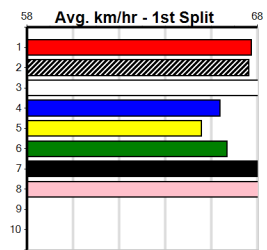

WESTLINK CONTAINER SALES

Distance: 525m, Race Type: Free For All, Total Prizemoney: $9,055
1st: $6,100, 2nd: $1,870, 3rd: $935, 4th: $150

SMOOTH PLANE (1) is in the top bracket of sprinters in the land and has an unrivalled will to win.
LAKEVIEW EMILY (8) is a flying machine and will be hard to catch if she gets her own way.
ZIPPING MINAJ (2) can settle on the speed.

Watchdog Tips:

1

8

2

3

Bet:

Win 1

Form Box	Wgt	Dist	Track	Date	Time	BON	Margin	1st/2nd (Time)	PIR	Checked	Comment	WR	Split 1	S/P	Grade	
1	SMOOTH PLANE [1] Elite sprinter, never gives up, go close. $2.80															
	BE Dog			Mar-22			Sire: VULTURI			Dam: SMOOTH BOURBSKI			Trainer: Thomas Dailly (Anakie)			
	Owner(s): DAILLY GREYHOUND FARMS (SYN), G Dailly, T Dailly															
	Winning Distances: < 300m (0) 300 - 399m (0) 400 - 499m (3) 500 - 599m (17) 600 - 699m (0) > 700m (0)															
	Winning Weights: 31.7(1) 32.2(2) 32.3(1) 32.4(2) 32.5(1) 32.6(1) 32.7(1) 32.9(2) 33.0(1) 33.1(2) 33.3(1) 33.4(1) 33.5(2)															
	1st	(6)	33.9	595	SAN	R8	12-Sep-24	33.97	33.97	1.00L	NICKI WHOOP (34.04)	M/3211	.	.	.	9.07 $1.50 X45
	2nd	(4)	33.7	595	SAN	R7	19-Sep-24	34.56	34.44	1.75L	CANYA ALL CLASS (34.44)	M/2111	.	.	.	9.24 $1.80 X45
	1st	(6)	33.4	525	MEA	R8	28-Sep-24	29.89	29.60	3.5L	SHIMA CURRENT (30.13)	M/3331	.	.	.	5.12 $2.20 FFA
	3rd	(6)	33.0	520	WPK	R10	12-Oct-24	29.63	29.19	3.75L	BLUE KERMARCO (29.37)	333	333	.	.	5.50 $4.80 NG
	1st	(5)	33.1	515	SAN	R6	17-Oct-24	29.24	29.22	1.75L	ORLI BALE (29.35)	M/2111	.	SW	.	5.07 $3.20 SH
2	ZIPPING MINAJ (NSW)[3] Fast early, likes it here, each way value. $12.00															
	F Bitch			Dec-21			Sire: AUSSIE INFRARED			Dam: ZIPPING MEG			Trainer: Thomas Dailly (Anakie)			
	Owner(s): Hallinan Hallinan (SYN), M Hallinan, F Hallinan															
	Winning Distances: < 300m (0) 300 - 399m (0) 400 - 499m (2) 500 - 599m (8) 600 - 699m (0) > 700m (0)															
	Winning Weights: 28.3(2) 28.4(2) 28.5(2) 28.6(2) 28.7(1) 29.1(1)															
	1st	(4)	28.5	525	MEP	R8	18-Sep-24	29.96	29.87	0.75L	ASTON LORD (30.00)	M/1122	.	.	.	5.10 $3.40 X45
	3rd	(7)	28.3	525	MEA	R8	28-Sep-24	30.13	29.60	3.5L	SMOOTH PLANE (29.89)	M/1112	.	.	.	5.05 $8.00 FFA
	7th	(2)	28.3	425	BEN	R9	05-Oct-24	24.58	23.52	9.00L	UNLEASH IN MIAMI (23.95)	M/777	.	.	.	6.73 $4.20 SH
	1st	(4)	28.4	450	BAL	R8	09-Oct-24	25.19	25.19	0.50L	SHANLYN SCOUT (25.22)	M/1111	.	.	.	6.52 $2.30 X45
	5th	(2)	28.2	515	SAN	R5	17-Oct-24	29.83	29.22	4.00L	MEPUNGA SHINE (29.56)	M/4334	.	.	.	5.10 $12.20 SH
3	STORMY DAY [4] Can come out running and cause an upset. $12.00															
	BD Dog			Dec-21			Sire: TOMMY SHELBY			Dam: CHLOE LOUISE			Trainer: Jason Sharp (Lara)			
	Owner(s): LOW FLYING (SYN), D Heathcote, J Sharp															
	Winning Distances: < 300m (0) 300 - 399m (0) 400 - 499m (0) 500 - 599m (7) 600 - 699m (0) > 700m (0)															
	Winning Weights: 28.6(2) 29.2(2) 29.3(2) 29.6(1)															
	7th	(7)	29.7	520	BGC	R7	27-Jun-24	30.60	29.47	9.50L	EXPLICIT (29.96)	78	78	.	.	5.71 $10.00 SH
	1st	(3)	29.2	525	MEA	R8	06-Jul-24	30.14	30.06	1.00L	BLISTERED EARTH (30.19)	S/6322	.	SW	.	5.19 $5.00 X34
	3rd	(7)	29.2	525	MEA	R7	20-Jul-24	30.48	29.73	4.25L	IN THE HUB (30.18)	M/1211	.	.	.	5.05 $6.70 FFA
	6th	(7)	29.3	525	MEA	R9	27-Jul-24	30.95	30.09	7.50L	ZIPPING MINAJ (30.45)	S/6666	.	.	.	5.21 $3.90 FFA
	2nd	(1)	29.3	515	SAN	R6	01-Aug-24	29.35	29.23	0.75L	VINCENT BALE (29.30)	Q/1111	.	.	.	5.00 $5.80 SH
4	NASHVILLE BALE (NSW)[4] Front runner, needs to lead clearly, tested. $34.00															
	WBEBD Dog			Mar-22			Sire: DROOPYS SYDNEY			Dam: DYNA UNI			Trainer: Thomas Dailly (Anakie)			
	Owner(s): B Wheeler															
	Winning Distances: < 300m (0) 300 - 399m (0) 400 - 499m (2) 500 - 599m (5) 600 - 699m (0) > 700m (0)															
	Winning Weights: 31.0(1) 31.4(1) 31.6(1) 31.8(2) 32.0(1) 32.1(1)															
	5th	(2)	32.3	525	MEA	R6	31-Aug-24	30.17	29.84	3.75L	PICCOLO BALE (29.91)	M/3333	.	.	.	5.15 $17.70 FFA
	1st	(1)	32.1	525	MEA	R11	07-Sep-24	29.99	29.55	2.50L	PAW LOU LOU (30.16)	Q/1111	.	.	.	5.05 $1.90 5
	3rd	(4)	31.7	525	MEA	R8	14-Sep-24	30.26	29.70	8.00L	EXPLICIT (29.70)	S/5333	.	.	.	5.23 $38.70 X34
	4th	(3)	31.7	525	MEA	R7	21-Sep-24	30.82	29.88	14.00	COLAC KID (29.91)	M/7764	.	.	.	5.25 $4.00 4
	3rd	(7)	31.5	425	BEN	R8	05-Oct-24	23.98	23.52	4.25L	BORACAY STORM (23.69)	Q/333	.	.	.	6.60 $25.90 SH
5	COLAC KID (SA)[3] Promising type but tough ask this class and box $26.00															
	BK Dog			Dec-22			Sire: FERNANDO BALE			Dam: IRAPSAG MISS			Trainer: Jason Sharp (Lara)			
	Owner(s): B Gaspari