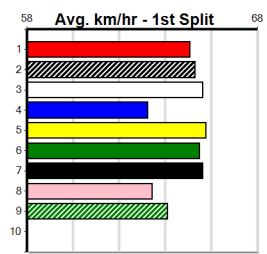

DREAMCHASERS - TICKETS ON SALE NOW

Distance: 525m, Race Type: Grade 5, Total Prizemoney: $8,785
1st: $5,900, 2nd: $1,820, 3rd: $915, 4th: $150

WHIPPING IT (7) handles a wide draw and looks suited to a race of this calibre. XENI BALE (4) last two runs have been super and can settle on the speed. COMBO COL (5) is racing with confidence.

Watchdog Tips: 7 4 5 8 Bet: Box Trifecta 1,4,5,7 ($10 for 41.67%)

PAW ALEXIS (NSW)[5] Usually reliable out of the boxes, place chance. $5.50
Owner(s): B Wheeler, Trainer: Mark Delbridge (Balliang)
Winning Distances: < 300m (0) 300 - 399m (0) 400 - 499m (2) 500 - 599m (1) 600 - 699m (0) > 700m (0)
Box History table and race details.

WHATEVER TESS [5] Does her best racing off inside draws, respect. $8.00
Owner(s): A Hellenen, Trainer: Adam Hellenen (Blind Bight)
Winning Distances: < 300m (0) 300 - 399m (0) 400 - 499m (1) 500 - 599m (4) 600 - 699m (0) > 700m (0)
Box History table and race details.

BOROUGH SALTS [5] Racing well in weaker company, needs some luck $13.00
Owner(s): M Ebeyer, Trainer: Cynthia O'brien (Broadford)
Winning Distances: < 300m (0) 300 - 399m (1) 400 - 499m (5) 500 - 599m (2) 600 - 699m (0) > 700m (0)
Box History table and race details.

XENI BALE (NSW)[5] Last 2 runs have been super, big danger. $5.00
Owner(s): C Keith, Trainer: Clinton Keith (Ocean Grove)
Winning Distances: < 300m (0) 300 - 399m (1) 400 - 499m (3) 500 - 599m (1) 600 - 699m (0) > 700m (0)
Box History table and race details.

COMBO COL [5] Racing in career best form, early burn, threat $12.00
Owner(s): B Peart, Trainer: Robert Britton (Lara)
Winning Distances: < 300m (0) 300 - 399m (0) 400 - 499m (3) 500 - 599m (1) 600 - 699m (0) > 700m (0)
Box History table and race details.