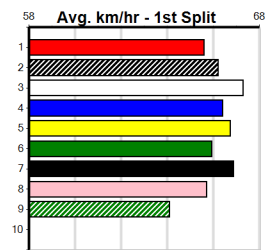

BALDY STEVE'S 50TH

Distance: 525m, Race Type: Mixed 4/5, Total Prizemoney: $9,055
1st: $6,100, 2nd: $1,870, 3rd: $935, 4th: $150

ZIPPING KAI (4) took out the G1 Hume Cup over 600m here last week and if she can settle in the first half coming out of the first bend she will be hard to hold out. ALPHA ZULU (8) is an elite speedster who races well around this circuit.

Watchdog Tips: 4 8 3 1 Bet: Win 4

HI THERE FRANK [4] Races best off this draw, solid muster, respect. $7.50
BD Dog Feb-22 Sire: LIGHTNING FRANK Dam: NAYLA SWIFT
Owner(s): AGSS Cranbourne (SYN), G Farrugia, A Fennell
Trainer: David Geall (Lara)

BORACAY SUMMER [4] Can produce a big run at times, keep safe. $11.00
DKBK Bitch May-22 Sire: FERAL FRANKY Dam: MIAMI FERNANDO
Owner(s): William & Judd (SYN), J Ahern, J Ahern
Trainer: David Geall (Lara)

HONEY ZEN [4] Front runner, has to lead in this class to win $7.50
BK Bitch Nov-22 Sire: BARCIA BALE Dam: INDY HONEY
Owner(s): DAILLY GREYHOUND FARMS (SYN), G Dailly, T Dailly
Trainer: Thomas Dailly (Anakie)

ZIPPING KAI (NSW)[5] G1 Hume Cup winner last week, hard to hold out $3.20
BK Bitch Apr-22 Sire: ZACK MONELLI Dam: ZIPPING SAMARA
Owner(s): Hallinan Hallinan (SYN), M Hallinan, F Hallinan
Trainer: Thomas Dailly (Anakie)

ZIPPING WHINCUP (NSW)[4] Beaten by a jet here last week, place hope. $6.50
BK Dog Apr-22 Sire: ZACK MONELLI Dam: ZIPPING SAMARA
Owner(s): Hallinan Hallinan (SYN), M Hallinan, F Hallinan
Trainer: Thomas Dailly (Anakie)