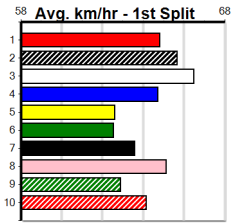

Horsham

12
3:57PM
(VIC time)

SPORTSBET GREEN TICKS (275+RANK)

Distance: 410m, Race Type: Grade 5 No Penalty, Total Prizemoney: $2,925
1st: $1,950, 2nd: $600, 3rd: $300, 4th: $75

Watchdog Tips: 0 0 0 0 **Bet:** .