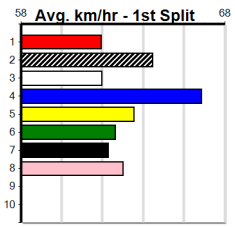

# GREYHOUND ADOPTION PROGRAM

Distance: 485m, Race Type: Mixed 6/7, Total Prizemoney: \$3,340  
1st: \$2,230, 2nd: \$690, 3rd: \$345, 4th: \$75