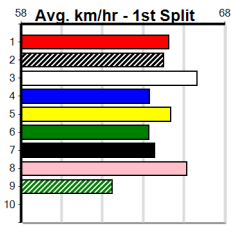

Horsham

8

2:37PM

(VIC time)

WATTS PRICE ACCOUNTANTS

Distance: 485m, Race Type: Mixed 4/5, Total Prizemoney: $3,875
1st: $2,600, 2nd: $800, 3rd: $400, 4th: $75

Watchdog Tips: **0 0 0 0** Bet: **0**