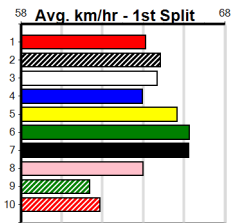

Horsham

10
3:17PM
(VIC time)

WARRACK BUTCHERY

Distance: 410m, Race Type: Grade 5, Total Prizemoney: $2,925
1st: $1,950, 2nd: $600, 3rd: $300, 4th: $75

Watchdog Tips: 0 0 0 0 **Bet:** .