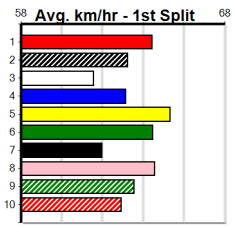

Horsham

CHS GROUP (275+RANK)

Distance: 410m, Race Type: Grade 5 No Penalty, Total Prizemoney: $2,925
1st: $1,950, 2nd: $600, 3rd: $300, 4th: $75

11

3:37PM
(VIC time)

Watchdog Tips: **0 0 0 0** Bet: **0**

Form	Box	Weight	Dist	Track	Date	Time	BON	Margin	1st/2nd (Time)	PIR	Checked	Comment	W/R	Split 1	S/P	Grade

1 OCEAN SUNSET [5]																	Winning Boxes							
F	B	Dec-20 COSMIC RUMBLE					MOSSY GIRL																	
Trainer: Danielle Keane (Koroit)																	Prize Best $10,805.00							
3rd (4) 29.3 450 WBL R8 01-Jul-24 26.09 25.65 6.00SAINT TAY (25.69) S/655 . . . 7.53 $5.60 5																	NBT							
4th (4) 29.1 390 WBL R11 04-Jul-24 22.88 22.08 12.00SPRING PORT (22.09) M/85 . . . 9.01 $31.10 5																	Starts 58-4-8-7							
4th (6) 29.2 410 HOR R6 09-Jul-24 23.73 22.97 6.00LEGGETT BALE (23.31) M/55 . . . 10.78 $16.80 5																	Trk/Dst 5-0-0-2							
3rd (2) 29.2 410 HOR R10 16-Jul-24 23.60 23.34 3.75LSHOW CAUSE (23.34) M/33 . . . 10.56 $7.20 5																	APM $3669							
Owner(s): M Keane																								

2 SLEEK BLAZER [5]																	Winning Boxes							
WBK	D	Dec-20 MEPUNGA BLAZER					QUICK KISSES																	
Trainer: Jennifer Fullerton (Red Cliffs)																	Prize Best $10,315.00							
6th (4) 33.3 410 HOR R12 28-May-24 23.85 22.94 7.00LCUBAN CIGAR (23.40) S/88 . . . SW . 11.10 $34.50 5																	23.29							
6th (8) 33.6 410 HOR R5 04-Jun-24 23.88 22.97 9.50HENRY BALE (23.24) S/77 . . . . 10.70 $11.30 RW																	Starts 23-4-3-2							
3rd (8) 33.5 410 HOR R11 25-Jun-24 24.03 23.07 8.50LYANIC BALE (23.45) S/54 . . . . 10.95 $15.20 5																	Trk/Dst 17-4-3-1							
1st (6) 33.5 410 HOR R12 13-Jul-24 23.76 23.35 3.25LFFERNBANK FLYER (23.98) M/11 . . . . 10.75 $5.60 T3-5																	APM $2857							
Owner(s): J Fullerton																								

3 CABAO DEWBERRY [5]																	Winning Boxes							
DKBD	D	Sep-21 KELSOS FUSILEER					CABAO																	
Trainer: Sarah Xerri (Merrimu)																	Prize Best $10,790.00							
4th (2) 35.3 525 MEP R12 26-Jun-24 30.91 30.08 7.50LSTON MICHIGAN (30.39) S/5334 . . . . 5.30 $12.20 T3-5																	FSH							
2nd (4) 35.3 460 GEL R6 02-Jul-24 26.39 25.94 6.50LTHIEF RETURNS (25.94) M/874 . . . . 6.93 $27.80 5																	Starts 33-3-5-4							
2nd (7) 35.2 525 MEP R12 10-Jul-24 30.83 30.00 4.00LWHITE SHIRAZ (30.56) M/2222 . . . . 5.53 $4.70 T3-5																	Trk/Dst 0-0-0-0							
2nd (2) 35.2 525 MEP R12 17-Jul-24 30.87 29.78 0.25LGREYSYND SHOCK (30.85) M/4111 . . . . 5.32 $2.80 T3-5																	APM $3186							
Owner(s): Cherry Farm (SYN), A Xerri, S Xerri																								

4 JUDICIARY (SA)[5]																	Winning Boxes							
BK	D	Nov-21 JURY					VELOCITY BOTTINO																	
Trainer: Peter Crawley (Mortlake)																	Prize Best $9,965.00							
3rd (4) 32.5 512 MTG R4 16-Jun-24 30.10 29.74 5.50LFEDERAL FLASH (29.74) S/46 . . . . 4.60 $31.00 O																	NBT							
8th (4) 32.7 512 MTG R8 23-Jun-24 30.63 29.72 13.00LWILD BANKER (29.72) M/874 . . . . 4.65 $51.00 X45																	Starts 54-4-11-9							
4th (1) 32.1 512 MTG R12 30-Jun-24 30.50 29.85 5.50LCAPTAIN ROSIE (30.14) M/44 . . . . 4.69 $14.00 5																	Trk/Dst 1-0-0-0							
8th (7) 32.1 450 WBL R8 11-Jul-24 26.16 25.45 11.00LPACKHAM PRINCE (25.45) S/888 . . . . 6.92 $63.30 X45																	APM $3701							
Owner(s): C Cameron