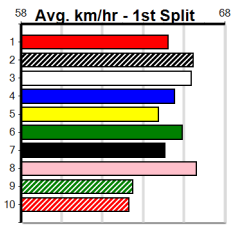

Horsham

SHIMA SHINE AT STUD

Distance: 410m, Race Type: Grade 5, Total Prizemoney: $2,925
1st: $1,950, 2nd: $600, 3rd: $300, 4th: $75

9

2:58PM

(VIC time)

Watchdog Tips: 0 0 0 0 Bet: .