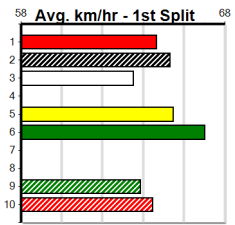

1

12:23PM
(VIC time)

Watchdog Tips: **0 0 0 0** Bet: .