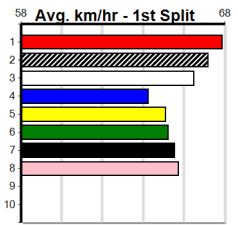

Horsham

LOCKS CONSTRUCTIONS

Distance: 410m, Race Type: Free For All, Total Prizemoney: $3,360
1st: $2,250, 2nd: $690, 3rd: $345, 4th: $75

7

2:14PM
(VIC time)

Watchdog Tips: **0 0 0 0** Bet: .