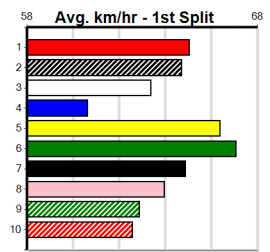

HORSHAM DOORS & GLASS

Distance: 410m, Race Type: Grade 6, Total Prizemoney: $2,925
1st: $1,950, 2nd: $600, 3rd: $300, 4th: $75

Watchdog Tips:

Bet:

Form Box Wgt Dist Track Date Time BON Margin 1st/2nd (Time) PIR Checked Comment W/R Split 1 S/P Grade

ELK [6] BK Bitch Sep-21 Sire: FERNANDO BALE Dam: BRYLEE
Owner(s): R Morrissey
Trainer: Gary Hunt (Cudgee)
Box History table and Prizemoney details.

HARRY CHANA (NSW)[6] BK Dog Dec-21 Sire: ZAMBORA BROCKIE Dam: ELEGANT MALT
Owner(s): INTEGRITY CHASING (SYN), T Cogger, M Cogger
Trainer: Peter Crawley (Mortlake)
Box History table and Prizemoney details.

IDYLLIC LAYLA [6] BE Bitch Mar-22 Sire: FERNANDO BALE Dam: PRINCESS KIWI
Owner(s): C James
Trainer: Nicole Cachia (Anakie)
Box History table and Prizemoney details.

PAW MANNY (NSW)[6] BK Dog Jul-22 Sire: JS FLAMIN ACE Dam: DYNA ADRIA
Owner(s): B Wheeler
Trainer: Robert Camilleri (Lara)
Box History table and Prizemoney details.

PAW GLORY (NSW)[6] RF Dog Jul-22 Sire: FERNANDO BALE Dam: DYNA KELLY
Owner(s): B Wheeler
Trainer: Deborah Coleman (Lara)
Box History table and Prizemoney details.

1

2

3

4

5