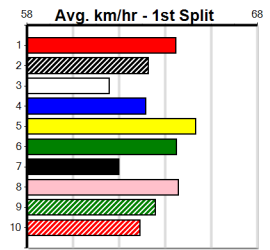

CHS GROUP (275+RANK)

Distance: 410m, Race Type: Grade 5 No Penalty, Total Prizemoney: $2,925
1st: $1,950, 2nd: $600, 3rd: $300, 4th: $75

Watchdog Tips: [ ] [ ] [ ] [ ] [ ] Bet: [ ]

OCEAN SUNSET [5]
F Bitch Dec-20 Sire: COSMIC RUMBLE Dam: MOSSY GIRL
Owner(s): M Keane
Trainer: Danielle Keane (Koroit)
Winning Distances: < 300m (0) 300 - 399m (0) 400 - 499m (4) 500 - 599m (0) 600 - 699m (0) > 700m (0)
Winning Weights: 27.7(1) 28.0(1) 28.3(1) 29.7(1)
Box History table and Prize Best Starts table included.

SLEEK BLAZER [5]
WBK Dog Dec-20 Sire: MEPUNGA BLAZER Dam: QUICK KISSES
Owner(s): J Fullerton
Trainer: Jennifer Fullerton (Red Cliffs)
Winning Distances: < 300m (0) 300 - 399m (0) 400 - 499m (4) 500 - 599m (0) 600 - 699m (0) > 700m (0)
Winning Weights: 32.7(1) 32.8(1) 33.5(2)
Box History table and Prize Best Starts table included.

CABAO DEWBERRY [5]
DKBD Dog Sep-21 Sire: KELSOS FUSILEER Dam: CABAO
Owner(s): Cherry Farm (SYN), A Xerri, S Xerri
Trainer: Sarah Xerri (Merrimu)
Winning Distances: < 300m (0) 300 - 399m (0) 400 - 499m (2) 500 - 599m (1) 600 - 699m (0) > 700m (0)
Winning Weights: 33.7(1) 34.9(1) 35.0(1)
Box History table and Prize Best Starts table included.

JUDICIARY (SA)[5]
BK Dog Nov-21 Sire: JURY Dam: VELOCITY BOTTINO
Owner(s): C Cameron
Trainer: Peter Crawley (Mortlake)
Winning Distances: < 300m (0) 300 - 399m (0) 400 - 499m (2) 500 - 599m (2) 600 - 699m (0) > 700m (0)
Winning Weights: 32.1(1) 32.5(1) 32.6(1) 32.9(1)
Box History table and Prize Best Starts table included.

MINOR ASH [5]
BK Dog Feb-21 Sire: MEPUNGA BLAZER Dam: AS ONLY IS
Owner(s): BOOMIN BLOOMS (SYN), E Bloom, J Bloom, S Bloom, R Bloom
Trainer: John Bloom (Warrnambool)
Winning Distances: < 300m (0) 300 - 399m (6) 400 - 499m (8) 500 - 599m (0) 600 - 699m (0) > 700m (0)
Winning Weights: 30.2(1) 30.5(1) 30.8(2) 30.9(2) 31.0(3) 31.1(2) 31.3(1) 31.4(1) 31.9(1)
Box History table and Prize Best Starts table included.