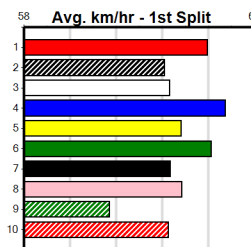

Horsham

2
12:41PM

(VIC time)

CRYMELON KENNELS

Distance: 410m, Race Type: Grade 7, Total Prizemoney: $2,925
1st: $1,950, 2nd: $600, 3rd: $300, 4th: $75

Watchdog Tips: ☐ ☐ ☐ ☐ ☐ Bet: ☐

Form Box Wgt Dist Track Date Time BON Margin 1st/2nd (Time) PIR Checked Comment W/R Split 1 S/P Grade

1

NATURAL GLAMOUR [7]
BK Bitch Jul-21 Sire: KINLOCH BRAE Dam: NATURAL RHYTHM
Owner(s): T Salter Trainer: Greg Turnbull (Crowlands)
Winning Distances: < 300m (0) 300 - 399m (0) 400 - 499m (1) 500 - 599m (0) 600 - 699m (0) > 700m (0)
Winning Weights: 28.8(1)

Run	Pos	Wgt	Dist	Track	Date	Time	BON	Margin	1st/2nd (Time)	PIR	Checked	Comment	W/R	Split 1	S/P	Grade
2nd	(2)	27.9	410	HOR	R1	05-Apr-24	23.84	23.32	1.5L PATRIOT JAMES (23.74)	Q/11	.	.	.	10.33	$7.30	M
3rd	(6)	28.3	410	HOR	R1	12-Apr-24	24.22	23.58	3.5L SLINGER (23.98)	Q/11	.	.	.	10.44	$7.90	M
8th	(4)	28.1	410	HOR	R1	19-Apr-24	24.37	23.40	8.50L RUXTON SPICE (23.78)	M/44	.	.	.	10.60	$27.00	M
6=	(1)	27.5	410	HOR	R2	30-Apr-24	24.29	23.20	4.25L GENESIS BALE/MOONLIGHT	Q/11	.	.	.	10.38	$18.20	M
5th	(6)	28.3	390	BAL	R1	12-May-24	23.16	22.15	9.00L SPICY MINX (22.54)	M/22	.	.	.	8.73	$4.70	T3-M
2nd	(5)	28.9	390	BAL	R1	30-Jun-24	22.65	22.21	0.50L HORATIO BALE (22.62)	Q/11	.	.	.	8.45	$7.30	T3-M
2nd	(1)	29.0	390	BAL	R2	07-Jul-24	22.58	22.17	2.50L NALA'S GHOST (22.41)	Q/13	.	.	.	8.53	$12.60	T3-M
1st	(6)	28.8	410	HOR	R2	13-Jul-24	23.85	23.35	3.00L RELEASED (24.04)	Q/11	.	.	.	10.43	$3.40	M

Last 3 wins NOT included above

Box History

Bx	1st	2nd	3rd	4th	5th	6th	7th	8th
1	1	1	1					
2		1		1		1		
3							1	
4								1
5		1						1
6	1		1		1	1		
7				1				
8					1			

Prize Best	$3440.00
Starts	23.85(6)-13/7/24
Trk/Dts	16-1-3-2
APM	13-1-1-2
	2826

2

LANKY LARRY [7]
BD Dog Jul-22 Sire: SH AVATAR Dam: FAIRYTALE WISH
Owner(s): C Capuano Trainer: Clint Capuano (Anakie)
Winning Distances: < 300m (0) 300 - 399m (0) 400 - 499m (1) 500 - 599m (0) 600 - 699m (0) > 700m (0)
Winning Weights: 33.3(1)

Run	Pos	Wgt	Dist	Track	Date	Time	BON	Margin	1st/2nd (Time)	PIR	Checked	Comment	W/R	Split 1	S/P	Grade
1st	(4)	33.3	410	HOR	R3	09-Apr-24	23.73	23.26	0.25L RELEASED (23.75)	M/53	.	.	.	10.77	$7.10	M

Last 3 wins NOT included above

Box History

Bx	1st	2nd	3rd	4th	5th	6th	7th	8th
1								
2								
3								
4	1							
5								
6								
7								
8								

Prize Best	$1680.00
Starts	23.73(4)-9/4/24
Trk/Dts	1-1-0-0
APM	1-1-0-0
	1008