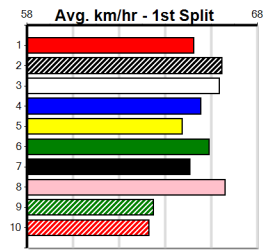

SHIMA SHINE AT STUD

Distance: 410m, Race Type: Grade 5, Total Prizemoney: $2,925
1st: $1,950, 2nd: $600, 3rd: $300, 4th: $75

Watchdog Tips:

Bet:

Form Box Wgt Dist Track Date Time BON Margin 1st/2nd (Time) PIR Checked Comment WR Split 1 S/P Grade

HARTLEY BALE (NSW)[5]
BK Dog Jan-21 Sire: DYNA VILLA Dam: DYNA WINTER
Owner(s): A Gurry
Winning Distances: < 300m (0) 300 - 399m (8) 400 - 499m (6) 500 - 599m (0) 600 - 699m (0) > 700m (0)
Winning Weights: 30.3(1) 30.7(2) 30.8(2) 30.9(1) 31.1(2) 31.2(2) 31.3(1) 31.5(1) 31.6(1) 31.9(1)
4th (3) 31.0 410 HOR R8 21-May-24 23.62 23.21 3.75L INVICTUS SHARON (23.36) M/44 . . . 10.67 $7.00 X45
3rd (6) 31.1 410 HOR R12 28-May-24 23.62 22.94 3.25L CUBAN CIGAR (23.40) M/44 . . . 10.87 $3.50 5
2nd (1) 31.1 410 HOR R11 04-Jun-24 23.38 22.97 2.00L TRESPASSING (23.25) Q/11 . . . 10.40 $3.00 5
6th (3) 31.6 390 WBL R9 13-Jun-24 22.53 21.84 10.00 GRAND TOURER (21.84) M/77 . . . 8.96 $15.50 X45
5th (6) 31.4 410 HOR R11 18-Jun-24 23.92 23.08 6.50L DANE MULLANE (23.48) Q/65 . . . 10.58 $18.80 5H
5th (7) 31.3 390 WBL R11 27-Jun-24 22.62 22.05 7.50L WHAT HOPE (22.10) S/87 . . . 9.00 $5.40 5
3rd (3) 31.6 390 WBL R10 11-Jul-24 22.61 21.94 6.00L PARIS BALE (22.21) M/86 . . . 9.17 $11.20 5
2nd (4) 31.5 410 HOR R9 16-Jul-24 23.66 23.34 2.75L ORIENTAL OPHELIA (23.47) Q/22 . . . 10.52 $7.20 5
Last 3 wins NOT included above
1st (3) 31.5 435 SLE R12 03-Mar-24 24.41 24.41 4.75L UPTIGHT (24.74) Q/111 . . SW . 5.24 $6.40 5
1st (6) 31.1 390 SHP R12 18-Mar-24 21.84 21.84 5.50L TALAKAI (22.20) Q/11 . . . 8.39 $3.80 5
1st (1) 30.3 410 HOR R7 23-Apr-24 23.63 23.26 0.25L ESKIMO LARRY (23.64) M/66 . . . 10.66 $3.80 X45

Trainer: Andrea Gurry (Nhili)
Box History
Bx 1st 2nd 3rd 4th 5th 6th 7th 8th
1 4 2 2 2 1 1 1
2 1 1 2 2 1 1 1
3 1 1 1 3 2 1 1
4 1 1 1 1 1 2 1
5 2 1 1 1 1 1
6 3 3 1 2 4 1 1
7 1 2 3 2 1 3
8 1 3 1 2 1 1
Prize Best $39640.00
Starts 23.63(1)-23/4/24
Trk/Dts 72-14-13-11
APM 13-1-3-1 7365