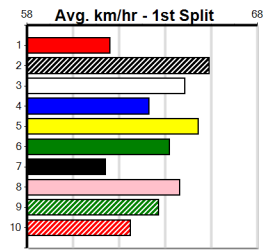

ON-SITE ENGINEERING

Distance: 485m, Race Type: Grade 5, Total Prizemoney: $3,340
1st: $2,230, 2nd: $690, 3rd: $345, 4th: $75

Watchdog Tips:

Bet:

Table with columns: Form Box, Wgt, Dist, Track, Date, Time, BON, Margin, 1st/2nd (Time), PIR, Checked, Comment, W/R, Split 1, S/P, Grade

LALA RAPID [5]
BD Dog May-21 Sire: KC AND ALL Dam: LALA SHIM
Owner(s): W Hartigan
Trainer: William Hartigan (Horsham)
Winning Distances: < 300m (0) 300 - 399m (0) 400 - 499m (4) 500 - 599m (0) 600 - 699m (0) > 700m (0)
Winning Weights: 41.9(1) 42.0(1) 42.1(1) 43.0(1)
Box History table and Prize Best Starts table included.

RED SHIRAZ [5]
RF Dog Feb-22 Sire: FERNANDO BALE Dam: GOLDEN SHIRAZ
Owner(s): P Ellis
Trainer: Paul Ellis (Heathcote)
Winning Distances: < 300m (0) 300 - 399m (0) 400 - 499m (3) 500 - 599m (0) 600 - 699m (0) > 700m (0)
Winning Weights: 30.1(1) 30.2(1) 30.4(1)
Box History table and Prize Best Starts table included.

GRAY ELLIOT [5]
RBD Dog Mar-22 Sire: TOMMY SHELBY Dam: IVY WREN
Owner(s): S Bruce
Trainer: Gary Hunt (Cudgee)
Winning Distances: < 300m (0) 300 - 399m (0) 400 - 499m (4) 500 - 599m (0) 600 - 699m (0) > 700m (0)
Winning Weights: 28.6(3) 29.4(1)
Box History table and Prize Best Starts table included.

BEN OLLIE [5]
BD Dog Feb-21 Sire: MAGICAL BALE Dam: ONE STEP AHEAD
Owner(s): V Giles
Trainer: Vivianne Giles (Bamawm)
Winning Distances: < 300m (0) 300 - 399m (1) 400 - 499m (4) 500 - 599m (0) 600 - 699m (0) > 700m (0)
Winning Weights: 33.9(1) 34.5(1) 34.6(1) 34.7(1) 34.8(1)
Box History table and Prize Best Starts table included.

ACID TEST [5]
BK Dog Sep-21 Sire: ASTON KIMETTO Dam: SHANAKEE
Owner(s): RARE DIAMONDS (SYN), S Baertschiger, R Richards, M Hastings
Trainer: Brett Mackie (Tooradin)
Winning Distances: < 300m (0) 300 - 399m (0) 400 - 499m (5) 500 - 599m (0) 600 - 699m (0) > 700m (0)
Winning Weights: 32.4(1) 32.8(1) 33.0(1) 33.3(1) 33.4(1)
Box History table and Prize Best Starts table included.

1

2

3

4

5