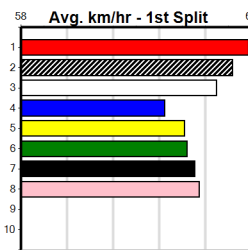

6

7

8

9

10

LOCKS CONSTRUCTIONS

Distance: 410m, Race Type: Free For All, Total Prizemoney: \$3,360
1st: \$2,250, 2nd: \$690, 3rd: \$345, 4th: \$75

Watchdog Tips: [ ] [ ] [ ] [ ] Bet: [ ]