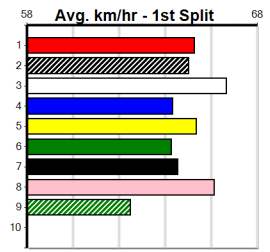

WATTS PRICE ACCOUNTANTS

Distance: 485m, Race Type: Mixed 4/5, Total Prizemoney: $3,875
1st: $2,600, 2nd: $800, 3rd: $400, 4th: $75

Watchdog Tips:

Bet:

Table header with columns: Form Box, Wgt, Dist, Track, Date, Time, BON, Margin, 1st/2nd (Time), PIR, Checked, Comment, WR, Split 1, S/P, Grade

CORNHILL PRINCE [5]
BK Dog Nov-21 Sire: FERAL FRANKY Dam: MERCY MERCY
Owner(s): S Gibson
Trainer: Scott Gibson (Harcourt)
Winning Distances: < 300m (0) 300 - 399m (0) 400 - 499m (1) 500 - 599m (4) 600 - 699m (0) > 700m (0)
Winning Weights: 32.6(1) 33.0(1) 33.2(1) 33.7(2)
Box History table and Prize Best Starts table included.

CRACKERJACK BULL [4]
BEF Dog Feb-21 Sire: FERNANDO BALE Dam: MAXIMUM KACK
Owner(s): J Cooper
Trainer: Jordan Cooper (Lethbridge)
Winning Distances: < 300m (0) 300 - 399m (0) 400 - 499m (14) 500 - 599m (5) 600 - 699m (0) > 700m (0)
Winning Weights: 29.2(1) 29.5(1) 29.6(1) 29.7(2) 29.8(3) 29.9(1) 30.2(1) 30.3(1) 30.4(2) 30.5(3) 30.6(2) 30.7(1)
Box History table and Prize Best Starts table included.

SEATS TWO [5]
BK Bitch Jan-22 Sire: FERAL FRANKY Dam: PICTOR LUCY
Owner(s): D Mckenna
Trainer: Gary Hunt (Cudgee)
Winning Distances: < 300m (0) 300 - 399m (4) 400 - 499m (2) 500 - 599m (0) 600 - 699m (0) > 700m (0)
Winning Weights: 27.2(1) 27.3(1) 27.6(1) 27.8(1) 28.0(1) 28.2(1)
Box History table and Prize Best Starts table included.

URANA JASMINE [5]
BE Bitch Apr-22 Sire: FERNANDO BALE Dam: GYPSY URANA
Owner(s): S Xerri
Trainer: Andrew Xerri (Merrimu)
Winning Distances: < 300m (0) 300 - 399m (0) 400 - 499m (2) 500 - 599m (3) 600 - 699m (0) > 700m (0)
Winning Weights: 25.4(1) 25.8(1) 25.9(1) 26.3(1) 26.6(1)
Box History table and Prize Best Starts table included.

ALLEY OOP [4]
BK Bitch Dec-21 Sire: SUPERIOR PANAMA Dam: GEMILLY
Owner(s): K Pitt
Trainer: Garry George (Beulah)
Winning Distances: < 300m (0) 300 - 399m (0) 400 - 499m (4) 500 - 599m (1) 600 - 699m (0) > 700m (0)
Winning Weights: 27.7(1) 27.8(2) 27.9(2)
Box History table and Prize Best Starts table included.

1

2

3

4

5