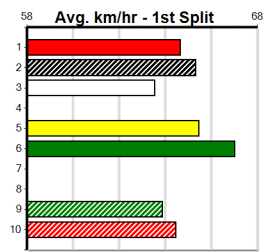

Distance: 410m, Race Type: Maiden, Total Prizemoney: $2,535
1st: $1,680, 2nd: $520, 3rd: $260, 4th: $75

Watchdog Tips: [ ] [ ] [ ] [ ] Bet: [ ]

Table with columns: Form Box, Wgt, Dist, Track, Date, Time, BON, Margin, 1st/2nd (Time), PIR, Checked, Comment, W/R, Split 1, S/P, Grade

1 BYE BYE STAR (QLD)[M]
BK Bitch Dec-22 Sire: BAGO BYE BYE Dam: NINJA MITTENS Trainer: Mark Faulkner (Bonshaw)
Owner(s): Lucky Bye Bye (SYN), D Makowiecki, D Creevey, J Burns
Winning Distances: < 300m (0) 300 - 399m (0) 400 - 499m (0) 500 - 599m (0) 600 - 699m (0) > 700m (0)
Winning Weights: 4th (4) 24.7 410 HOR R2 13-Jul-24 24.47 23.35 9.00L NATURAL GLAMOUR (23.85) M/44 SW 10.72 $11.90 M

Bx	1st	2nd	3rd	4th	5th	6th	7th	8th
1								
2								
3								
4				1				
5								
6								
7								
8								
Prize						$75.00		
Best						NBT		
Starts						1-0-0-0		
Trk/Dts						1-0-0-0		
APM						75		

Last 3 wins NOT included above

2 RELEASED [M]
RF Bitch May-22 Sire: BEAST UNLEASHED Dam: SIN RAP SPEEDY Trainer: Margery Quick (Haddon)
Owner(s): G Collins
Winning Distances: < 300m (0) 300 - 399m (0) 400 - 499m (0) 500 - 599m (0) 600 - 699m (0) > 700m (0)
Winning Weights: 2nd (1) 26.9 410 HOR R1 02-Apr-24 23.85 23.24 3.5L BERYL'S PRIDE (23.61) Q/11 10.45 $43.20 M

Bx	1st	2nd	3rd	4th	5th	6th	7th	8th
1	2							
2								
3		1						
4						1		
5								
6								
7								
8								
Prize						$1560.00		
Best						NBT		
Starts						5-0-3-0		
Trk/Dts						4-0-3-0		
APM						1144		

Last 3 wins NOT included above

3 VIVA LA VIDA [M]
BE Bitch Feb-22 Sire: BERNARDO Dam: JUNIPER PEARL Trainer: Brett Mackie (Tooradin)
Owner(s): A Lie
Winning Distances: < 300m (0) 300 - 399m (0) 400 - 499m (0) 500 - 599m (0) 600 - 699m (0) > 700m (0)
Winning Weights: 2nd (1) 28.0 400 WGL R1 09-Jul-24 23.28 22.52 1.75L BARRETOS (23.17) Q/62 8.66 $4.80 M

Bx	1st	2nd	3rd	4th	5th	6th	7th	8th
1		1						
2								
3								
4								
5								
6								
7								
8								
Prize						$520.00		
Best						FSH		
Starts						1-0-1-0		
Trk/Dts						0-0-0-0		
APM						520		

Last 3 wins NOT included above

4 TIME TO BURN [M]
BD Bitch Nov-22 Sire: KNOCKA NORRIS Dam: STRENGTH TO WYN Trainer: Lorraine Goodwin (Hamilton)
Owner(s): hard wyn (SYN), L Goodwin, K Goodwin
Winning Distances: < 300m (0) 300 - 399m (0) 400 - 499m (0) 500 - 599m (0) 600 - 699m (0) > 700m (0)
Winning Weights: 2nd (7) 29.7 305 MTG R1 09-Jun-24 18.07 17.77 4.25L ENVIOUS TO BURN (17.77) 5.75 $4.60 M

Bx	1st	2nd	3rd	4th	5th	6th	7th	8th
1								
2								
3								
4								
5				1				
6								
7		2						
8		1						
Prize						$980.00		
Best						FSH		
Starts						4-0-3-1		
Trk/Dts						0-0-0-0		
APM						924		

Last 3 wins NOT included above

5 PAW QUAIL (NSW)[M]
BK Bitch Jul-22 Sire: JS FLAMIN ACE Dam: DYNA ADRIA Trainer: Deborah Coleman (Lara)
Owner(s): B Wheeler
Winning Distances: < 300m (0) 300 - 399m (0) 400 - 499m (0) 500 - 599m (0) 600 - 699m (0) > 700m (0)
Winning Weights: 7th (3) 27.2 350 TRA R1 14-Jun-24 20.40 20.12 4.00L SODA DIESEL (20.12) S/66 6.85 $7.10 M

Bx	1st	2nd	3rd	4th	5th	6th	7th	8th
1								
2								
3		1						1
4								
5			1					
6								
7		1						
8								
Prize						$1300.00		
Best						NBT		
Starts						4-0-2-1		
Trk/Dts						2-0-2-0		
APM						1300		

Last 3 wins NOT included above