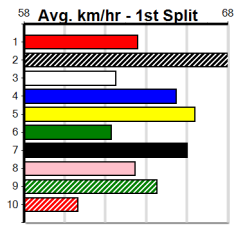

1	2	3	4	5	6	7	8
1						1	1
Prize	\$10,360.00						
Best	23.80						
Starts	15-4-4-2						
Trk/Dst	2-0-1-0						
APM	\$7069						

1	2	3	4	5	6	7	8
1	1	1					
Prize	\$14,455.00						
Best	23.46						
Starts	29-4-5-5						
Trk/Dst	2-1-0-0						
APM	\$6139						

Horsham

GRV VICBRED SERIES HT3 (1-4 WINS)

Distance: 410m, Race Type: Restricted Win Heat, Total Prizemoney: \$2,925

1st: \$1,950, 2nd: \$600, 3rd: \$300, 4th: \$75

4

4:15PM

(VIC time)

CONROY PARK (8) is armed with an electric turn of foot and she may be able to burn them off through the bend. IGNITE (2) has been brilliant at Warragul to date and he will be in the firing line throughout. EXPELLED (1) can run a cheeky race