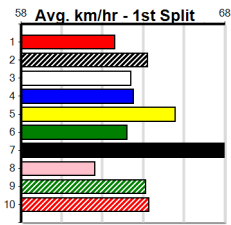

SPORTSBET SAME RACE MULTI

Distance: 410m, Race Type: Grade 7, Total Prizemoney: $2,925
1st: $1,950, 2nd: $600, 3rd: $300, 4th: $75

1

3:22PM
(VIC time)

DESIRED (2) was a brilliant 23.11 winner here two runs back and a similar run today will see her score again. THUNDERSTONE (7) has been impressive in his two runs to date and he will be in the firing line throughout. DRAGON BLACK (4) has claims.

Watchdog Tips: **2** **7** **4** **5** Bet: **Win 2**