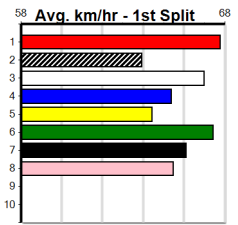

Horsham

RIDE FOR LUCY

Distance: 410m, Race Type: Free For All, Total Prizemoney: $3,360
1st: $2,250, 2nd: $690, 3rd: $345, 4th: $75

6
4:50PM
(VIC time)

SYDNEY SHOW (6) has won three of four here and he is capable of leading or coming from off the pace in his races. LET'S WIN OLLIE (1) has been ultra consistent to date and he will be in the firing line throughout. JACAERY'S BALE (7) has claims

Watchdog Tips: **6** **1** **7** **8** **Bet:** **Win 6**