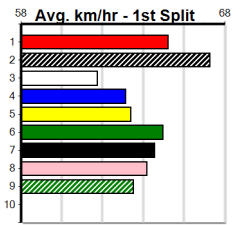

Distance: 485m, Race Type: Grade 5, Total Prizemoney: $3,340
1st: $2,230, 2nd: $690, 3rd: $345, 4th: $75

7

5:09PM
(VIC time)

TAKE THE STEPS (2) has been ultra consistent to date and he can make every post a winner. PAW VINCE (4) has been placed in three of his past four and he will be strong in the run home. LALA RAPID (3) can find the rail early and is value

Watchdog Tips: **2** **4** **3** **1** **Bet:** **Trifecta 2/1,3,4/1,3,4,8 ($10 - 111.11%)**