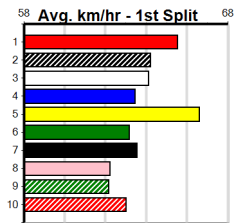

SPORTSBET WE LET THE DOGS OUT

Distance: 410m, Race Type: Grade 5, Total Prizemoney: $2,925
1st: $1,950, 2nd: $600, 3rd: $300, 4th: $75

PAW SAMUEL (8) returned to form with a top 25.56 Ballarat win and he is suitably drawn out wide. DRAGONELLE (1) has been solidly placed in her past two and she will be in the firing line throughout. GUNAI JEDI (5) is flying at present.

Watchdog Tips:

8

1

5

2

Bet:

Win 8

Main table containing race details for 10 races, including horse names, trainers, odds, and winning boxes.