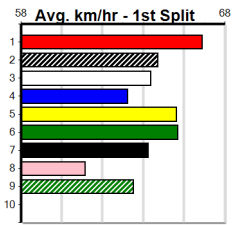

Horsham

8

5:25PM

(VIC time)

HORSHAM DOORS & GLASS

Distance: 485m, Race Type: Mixed 4/5, Total Prizemoney: \$3,875
1st: \$2,600, 2nd: \$800, 3rd: \$400, 4th: \$75

Watchdog Tips:

3