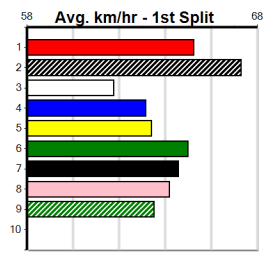

CHS GROUP

Distance: 485m, Race Type: Grade 5, Total Prizemoney: $3,340
1st: $2,230, 2nd: $690, 3rd: $345, 4th: $75

TAKE THE STEPS (2) has been ultra consistent to date and he can make every post a winner. PAW VINCE (4) has been placed in three of his past four and he will be strong in the run home. LALA RAPID (3) can find the rail early and is value

Watchdog Tips: 2 4 3 1 Bet: Trifecta 2/1,3,4/1,3,4,8 ($10 - 111.11%)

Form Box Wgt Dist Track Date Time BON Margin 1st/2nd (Time) PIR Checked Comment W/R Split 1 S/P Grade

DASH EXPRESS [5] Hit or miss early, has good muster, keep safe $7.50
Owner(s): Friday Lunch (SYN), J Flood, B Howard, A Sherriff, D Thomas
Sire: BERNARDO Dam: BETHANY ROSE
Trainer: Melissa Docking (Red Cliffs)

Box History table and Prize Best Starts Trk/Dts APM for DASH EXPRESS

TAKE THE STEPS [5] Consistent to date, pace to burn, go close $2.60
Owner(s): THE SIP (SYN), J Harradine, T Redmond, W Vassallo
Sire: ASTON RUPEE Dam: ZIPPING TIFFANY
Trainer: Garry George (Beulah) ENG BAL 2024-12-18

Box History table and Prize Best Starts Trk/Dts APM for TAKE THE STEPS

LALA RAPID [5] Strong type, can find the rail early, threat $16.00
Owner(s): W Hartigan
Sire: KC AND ALL Dam: LALA SHIM
Trainer: Helen Hartigan (Haven)

Box History table and Prize Best Starts Trk/Dts APM for LALA RAPID

PAW VINCE (NSW)[5] Placed in both runs here, main danger $3.60
Owner(s): B Wheeler
Sire: FERNANDO BALE Dam: HELMA BALE
Trainer: Samantha Grenfell (Anakie)

Box History table and Prize Best Starts Trk/Dts APM for PAW VINCE

SHRAPNEL [5] Talented but drawn to find bother, next time $10.00
Owner(s): W Green
Sire: MAGIC SPRITE Dam: PRETTY BOMB
Trainer: Wade Green (Parwan)

Box History table and Prize Best Starts Trk/Dts APM for SHRAPNEL

1

2

3

4

5