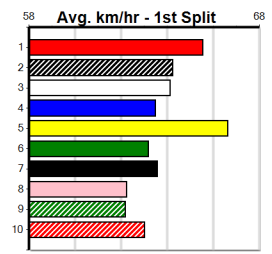

Horsham
12
6:32PM
(VIC time)

SPORTSBET WE LET THE DOGS OUT

Distance: 410m, Race Type: Grade 5, Total Prizemoney: $2,925
1st: $1,950, 2nd: $600, 3rd: $300, 4th: $75

PAW SAMUEL (8) returned to form with a top 25.56 Ballarat win and he is suitably drawn out wide.
DRAGONELLE (1) has been solidly placed in her past two and she will be in the firing line throughout. GUNAI JEDI (5) is flying at present.

Watchdog Tips: **8** **1** **5** **2** **Bet:** **Win 8**

1

DRAGONELLE [5] **Back in form, settles on the speed, danger** **$4.60**
BK Bitch Nov-22 Sire: EXPLOSIVE BOY Dam: COCO NOVA Trainer: Jordan Mcquillen (Lara)
Owner(s): L Edgerton
Winning Distances: < 300m (0) 300 - 399m (4) 400 - 499m (1) 500 - 599m (0) 600 - 699m (0) > 700m (0)
Winning Weights: 27.4(1) 27.5(1) 28.4(3)

Pl	Box	Dist	Track	Date	Time	BOB	Margin	1st/2nd (Time)	PIR	Checked	Comment	WR	Split 1	S/P	Grade
4th (1)	28.8	390	BAL	R13	25-Sep-24	22.64	22.31	4.75L GUNAI LILLY (22.32)	M/34	.	.	W	8.44	5	
4th (1)	29.1	390	BAL	R5	09-Oct-24	22.42	22.06	4.75L GAYLE BALE (22.09)	M/34	.	.	.	8.56	$3.90	5
6th (7)	29.1	400	GEL	R11	18-Oct-24	23.23	22.40	10.00 FIFTY SHORT (22.54)	M/87	.	.	.	8.82	$7.90	X45
6th (8)	29.6	400	GEL	R10	01-Nov-24	23.12	22.44	6.00L LEGGETT BALE (22.72)	M/56	.	.	.	8.53	$3.90	X45
6th (2)	29.5	400	GEL	R7	15-Nov-24	22.99	22.35	6.00L LET'S WIN OLLIE (22.60)	M/36	.	.	W	8.51	$10.40	X45
5th (6)	29.1	400	GEL	R10	22-Nov-24	23.00	22.27	8.00L JACAERYS BALE (22.44)	M/35	.	.	W	8.53	$2.40	5
2nd (3)	28.5	435	SLE	R6	04-Dec-24	24.57	24.43	2.00L DR. HAROLD (24.43)	M/522	.	.	.	5.34	$1.70	T3-5
2nd (2)	28.7	390	SHP	R4	09-Dec-24	22.27	21.77	2.00L ZERO KILLER (22.14)	M/22	.	.	.	8.43	$2.40	5

Last 3 wins NOT included above

1st (5)	28.4	390	WBL	R9	22-Aug-24	22.30	21.96	0.025 AUSSIE ZAC (22.31)	M/22	.	.	.	8.74	$2.40	RW
1st (8)	28.4	425	BEN	R10	30-Aug-24	24.08	23.73	0.10L DON'T TELL SHELL (24.09)	M/111	.	.	.	6.61	$6.90	5
1st (6)	28.4	390	WBL	R10	05-Sep-24	22.21	22.00	3.5L BIG SOLOMONA (22.45)	M/11	.	.	SW	8.65	$1.80	RWH

Box History

Box	1st	2nd	3rd	4th	5th	6th	7th	8th
1	1	2		3				
2		2				1		
3		2			2			
4								
5	2							
6	1		1		1			
7			1			1		
8	1							

Prize Best Starts Trk/Dts APM: $13680.00, 23.69(3)-17/8/24, 22-5-6-2, 1-0-0-0, 7135