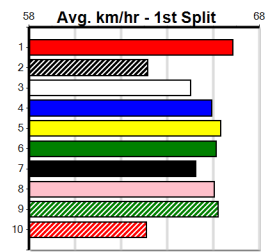

CRYMELON KENNELS

Distance: 410m, Race Type: Mixed 4/5, Total Prizemoney: $3,360
1st: $2,250, 2nd: $690, 3rd: $345, 4th: $75

PAW MANNY (2) owns a smart 23.30 PB here and he should get a nice run through early on.
ZIPPING MUFASA (6) shows promise and he just needs a little room in the first 50m or so. UDANI
BALE (8) is never too far away here.

Watchdog Tips:	2	6	8	7	Bet:	Win 2

1	PAW NICHOLLS (NSW)[5] *** SCRATCHED *** $99.00
	WRF Dog Aug-22 Sire: NEED MY MONEYNOW Dam: FORTUNA BALE Trainer: Samantha Grenfell (Anakie)
	Owner(s): B Wheeler
	Winning Distances: < 300m (0) 300 - 399m (1) 400 - 499m (6) 500 - 599m (0) 600 - 699m (0) > 700m (0)
	Winning Weights: 32.0(1) 32.5(1) 32.6(3) 32.7(1) 33.0(1)
	4th (6) 33.1 400 GEL R7 18-Oct-24 22.91 22.40 6.50L MR. BEETS (22.48) M/33 . . . . . 8.56 $26.70 SH
	1st (2) 32.7 400 GEL R11 25-Oct-24 22.76 22.53 2.50L GUNAI WIZARD (22.92) Q/11 . . . . . 8.29 $3.60 X34
	1st (3) 32.6 390 BAL R12 30-Oct-24 22.19 21.83 4.25L ECO BALE (22.48) Q/11 . . . . . 8.29 $6.00 5
	6th (5) 32.6 390 BAL R7 06-Nov-24 22.77 21.76 15.00 ZIPPING GRYLLIS (21.76) M/75 . . . . . 8.56 $6.10 X34
	2nd (2) 32.5 390 BAL R13 13-Nov-24 22.32 22.11 0.75L ART THE CLOWN (22.26) M/21 . . . . . 8.37 $1.90 X45

Box History									
Bx	1st	2nd	3rd	4th	5th	6th	7th	8th	
1	1				1				
2	2	2				1			
3	2	1		1				3	
4	1	1		1	1		1		
5		1				1		1	
6	1	2		1					
7		2							
8									
Prize Best Starts				$17505.00					
Trk/Dts				23.26(6)-3/12/24				28-7-9-0	
APM				3-0-2-0				10860	

2	PAW MANNY (NSW)[5] Strong type, gets the gun run, hard to hold out $3.40
	BK Dog Jul-22 Sire: JS FLAMIN ACE Dam: DYNA ADRIA Trainer: Robert Camilleri (Lara)
	Owner(s): B Wheeler
	Winning Distances: < 300m (0) 300 - 399m (1) 400 - 499m (4) 500 - 599m (0) 600 - 699m (0) > 700m (0)
	Winning Weights: 29.2(1) 29.9(1) 30.0(1) 30.4(1) 30.5(1)
	3rd (4) 30.4 410 HOR R10 08-Oct-24 23.53 23.26 1.5L IS HE LUCKY (23.43) M/44 . . . . . 10.65 $4.60 6G
	1st (4) 30.0 410 HOR R10 15-Oct-24 23.30 22.86 0.50L ENTERTAINMENT (23.33) M/32 . . . . . 10.43 $5.40 6G
	3rd (3) 30.4 410 HOR R11 22-Oct-24 23.73 22.99 2.50L SUGAR BOWL ROSE (23.56) M/74 . . . . . 10.61 $2.50 5
	1st (2) 30.4 435 SLE R10 27-Oct-24 24.56 24.09 0.25L ROYAL PRIDE (24.57) S/832 . . . . . SW . 5.55 $2.60 RW
	2nd (3) 30.3 460 GEL R5 02-Nov-24 25.83 25.53 1.00L GOT A PULSE (25.78) S/752 . . . . . SW . 6.86 $17.00 5

Box History									
Bx	1st	2nd	3rd	4th	5th	6th	7th	8th	
1				2					
2	1		1						
3	1	1	1		1				
4	1	1	2			1	1		
5				1					
6									
7	1								
8	1	1				1	1		
Prize Best Starts				$13255.00					
Trk/Dts				23.30(4)-15/10/24				20-5-3-5	
APM				6-1-0-2				7703	

3	TINKER DOT [5] Placed in three of four here, place hope again $10.00
	WBK Bitch Jan-22 Sire: FERNANDO BALE Dam: TINKER MARY Trainer: Craig Burns (Balliang)
	Owner(s): Burns Racing (SYN), C Burns, J Burns
	Winning Distances: < 300m (0) 300 - 399m (3) 400 - 499m (5) 500 - 599m (0) 600 - 699m (0) > 700m (0)
	Winning Weights: 26.9(1) 27.0(1) 27.1(1) 27.2(2) 27.3(1) 27.4(1) 27.6(1)
	3rd (6) 27.6 390 BAL R13 09-Oct-24 22.23 22.06 2.00L ASTON AURELIA (22.10) M/33 . . . . . 8.45 $12.00 X45
	2nd (8) 27.8 390 BAL R12 16-Oct-24 22.19 21.97 2.00L BLACK VIPER (22.05) Q/22 . . . . . 8.41 $5.30 X45
	3rd (6) 28.2 390 BAL R11 23-Oct-24 22.13 21.71 3.00L CHEMICAL EROSION (21.93) Q/33 . . . . . 8.44 $5.40 5H
	7th (7) 28.1 390 BAL R10 30-Oct-24 23.04 21.83 18.00 SERIAL STICKER (21.83) M/55 . . . . . 8.73 $9.60 5F
	2nd (2) 28.1 410 HOR R7 05-Nov-24 23.24 22.93 1.5L ELARA BALE (23.14) Q/11 . . . . . SW . 10.28 $3.10 5