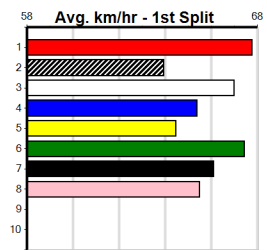

Horsham

6

4:50PM

(VIC time)

RIDE FOR LUCY

Distance: 410m, Race Type: Free For All, Total Prizemoney: $3,360
1st: $2,250, 2nd: $690, 3rd: $345, 4th: $75

SYDNEY SHOW (6) has won three of four here and he is capable of leading or coming from off the pace in his races. LET'S WIN OLLIE (1) has been ultra consistent to date and he will be in the firing line throughout. JACAERY'S BALE (7) has claims

Watchdog Tips: **6** **1** **7** **8** **Bet:** **Win 6**

Form Box	Wgt	Dist	Track	Date	Time	BON	Margin	1st/2nd (Time)	PIR	Checked	Comment	WR	Split 1	S/P	Grade

LET'S WIN OLLIE (NSW)[3] **Drawn to be prominent throughout, danger** **$2.80**

BK Dog May-22 Sire: WOW Dam: LET'S WIN MEISHA
Owner(s): E Burrett Trainer: Jason Sharp (Lara)

Winning Distances: < 300m (0) 300 - 399m (5) 400 - 499m (9) 500 - 599m (0) 600 - 699m (0) > 700m (0)

Winning Weights: 31.0(3) 31.1(3) 31.2(1) 31.3(1) 31.5(1) 31.8(1) 32.1(1) 32.2(1) 32.3(2)

4th (6)	32.1	400	GEL	R11	25-Oct-24	22.96	22.53	3.00L PAW NICHOLLS (22.76)	M/34	.	.	.	8.40	$4.40	X34
1st (4)	32.3	390	BAL	R11	30-Oct-24	22.24	21.83	1.5L TINKER MAV (22.33)	Q/11	.	.	.	8.39	$4.00	FFA
2nd (1)	32.7	400	WGL	R9	04-Nov-24	22.59	22.45	2.00L BETTER BANJO (22.45)	M/22	.	SW	.	8.36	$6.30	FFA
3rd (1)	32.6	400	WGL	R9	08-Nov-24	22.61	22.38	2.75L LIGHTNING RANGE (22.43)	M/22	.	.	.	8.33	$1.50	X45
1st (3)	32.3	400	GEL	R7	15-Nov-24	22.60	22.35	0.25L CANYA JIVE (22.61)	Q/21	.	.	.	8.37	$2.80	X45
4th (8)	32.3	390	WBL	R10	21-Nov-24	22.19	21.81	5.50L DESCRIPTION (21.81)	M/33	.	.	.	8.49	$12.00	X34
1st (5)	32.1	425	BEN	R11	29-Nov-24	24.01	23.63	2.00L LULU'S RIDE (24.14)	Q/111	.	.	.	6.52	$2.10	5
2nd (2)	32.3	400	GEL	R9	06-Dec-24	22.81	22.31	7.50L ZODIAC BALE (22.31)	M/22	.	.	.	8.59	$2.30	X34

Last 3 wins NOT included above

1st (6)	31.5	400	GEL	R11	02-Aug-24	22.73	22.54	0.50L RIVIERA BALE (22.76)	M/12	.	.	.	8.42	$4.90	X45
1st (7)	31.8	390	BAL	R5	25-Sep-24	22.31	22.31	3.00L HOT SAKI (22.52)	Q/11	.	.	.	8.37	$2.20	5
1st (1)	32.2	410	HOR	R8	01-Oct-24	23.25	22.85	0.25L KRAKEN TURBO (23.26)	M/22	.	.	.	10.30	$3.00	FFA

Box History

Bx	1st	2nd	3rd	4th	5th	6th	7th	8th
1	1	1	2	1			1	
2	2	1						
3	3	1	3					
4	1	1						1
5	2		1	1	1			2
6	1	1	1	1	1			1
7	3							1
8	1			1				

Prize Best Starts Trk/Dts APM: $34260.00, 23.25(1)-1/10/24, 38-14-5-7, 6-3-1-1, 17235