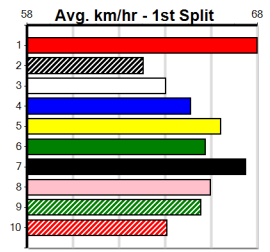

Horsham

3

3:57PM

(VIC time)

GRV VICBRED SERIES HT2 (1-4 WINS)

Distance: 410m, Race Type: Restricted Win Heat, Total Prizemoney: $2,925
1st: $1,950, 2nd: $600, 3rd: $300, 4th: $75

CRACKERJACK SCUD (1) has been brilliant to date and he is drawn to make every post a winner.
BEBOP JAZZ (8) recorded her brilliant PB here from this draw and she can atone for some luckless runs of late. DYNAMITE DOUG (5) has solid claims

Watchdog Tips: **1** **8** **5** **2** **Bet:** **Win 1**

1

CRACKERJACK SCUD [5] **Impressive type, can hold the lead, go close** **$3.40**
BK Dog Jan-23 Sire: SHIMA SHINE Dam: MAXIMUM SHIRLEY Trainer: Jordan Cooper (Lethbridge)
Owner(s): J Cooper
Winning Distances: < 300m (0) 300 - 399m (0) 400 - 499m (4) 500 - 599m (0) 600 - 699m (0) > 700m (0)
Winning Weights: 31.3(1) 31.8(2) 31.9(1)

5th	6th	31.3	390	WBL	R1	12-Sep-24	22.68	21.89	5.50L PANAMA RHODE (22.31)	M/34	8.89	$4.90	M
1st	(6)	31.3	410	HOR	R1	17-Sep-24	23.29	23.11	4.25L ZIPPING TAMIKA (23.58)	Q/11	10.28	$5.20	M
6th	(3)	31.3	390	BAL	R4	06-Nov-24	23.01	21.76	10.00 PAW WHITLEY (22.34)	M/36	8.39	$10.70	X67
1st	(2)	31.8	400	GEL	R9	12-Nov-24	22.54	22.54	1.5L EAT YOUR SPINACH (22.65)	Q/11	8.25	$2.70	7
3rd	(7)	31.9	410	HOR	R3	19-Nov-24	23.35	23.16	2.25L ENTERTAINMENT (23.20)	M/22	10.29	$3.60	RW
1st	(3)	31.9	450	SHP	R7	23-Nov-24	25.60	25.32	2.25L TALK BACKS BACK (25.75)	M/222	6.73	$1.10	X67
4th	(4)	31.5	450	WBL	R6	04-Dec-24	25.53	24.92	2.25L XOEL BALE (25.38)	Q/111	6.50	$13.60	5
1st	(1)	31.8	400	GEL	R6	09-Dec-24	22.63	22.41	2.75L RAPIDFIRE LAYLA (22.81)	Q/11	8.26	$4.60	5

Last 3 wins NOT included above

Bx	1st	2nd	3rd	4th	5th	6th	7th	8th
1	1							
2	1							
3	1		1				1	
4					1			
5								
6	1				1			
7			1					
8								

Prize Best	$6265.00
Starts	23.29(6)-17/9/24
Trk/Dts	9-4-0-2
APM	2-1-0-1
	5289

2

BAG OF SNAGS [5] **Talented but can be very risky early, respect** **$10.00**
BK Dog Nov-22 Sire: BERNARDO Dam: HUSKY FLYER Trainer: Rodney Clark (Echuca Village)
Owner(s): Flora Hill butcher (SYN), R Clark, T Dargaville
Winning Distances: < 300m (0) 300 - 399m (0) 400 - 499m (3) 500 - 599m (0) 600 - 699m (0) > 700m (0)
Winning Weights: 36.6(1) 37.4(1) 37.8(1)

5th	6th	37.4	450	SHP<td>R9</td><td>01-Nov-24</td><td>25.86</td><td>25.11</td><td>9.50L GOLIATH (25.21)</td><td>S/887</td><td>7.12</td><td>$5.20</td><td>X67</td>									
6th	(3)	37.6	410	HOR	R4	05-Nov-24	23.69	22.93	8.50L IMPEL (23.12)	M/87	11.06	$4.70	7
1st	(5)	37.4	410	HOR	R3	09-Nov-24	23.55	22.98	0.75L RINGER'S GIRL (23.60)	M/56	10.68	$5.10	7
1st	(5)	37.8	410	HOR	R3	12-Nov-24	23.29	22.95	3.25L SOLAR JESSIE (23.50)	S/43	10.70	$1.70	7
3rd	(8)	37.8	450	SHP	R8	23-Nov-24	25.72	25.32	2.75L NALA'S GHOST (25.54)	M/644	6.85	$2.40	5
2nd	(8)	37.4	425	BEN	R12	29-Nov-24	24.21	23.63	2.50L MAGNET MOVER (24.05)	S/765	6.86	$5.60	5
6th	(4)	37.5	485	HOR	R8	03-Dec-24	27.64	27.21	6.00L MISS MARY JO (27.22)	S/666	6.78	$20.10	5H
5th	(7)	37.2	410	HOR	R5	10-Dec-24	23.93	23.06	6.50L MAJOR MIKE (23.48)	S/77	10.89	$3.20	5

Last 3 wins NOT included above

Bx	1st	2nd	3rd	4th	5th	6th	7th	8th
1					1			
2								
3			1			2		
4								
5	2		1			1		
6	1							
7					1			
8		1	3	1				

Prize Best	$7575.00
Starts	23.29(5)-12/11/24
Trk/Dts	15-3-1-5
APM	9-3-0-3
	5689