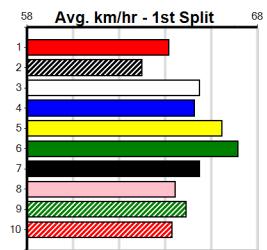

Horsham

10

5:57PM

(VIC time)

WARRACK BUTCHERY

Distance: 410m, Race Type: Grade 5, Total Prizemoney: $2,925
1st: $1,950, 2nd: $600, 3rd: $300, 4th: $75

PAW GLORY (5) has been placed in five of eight here and he has the speed to cross and lead throughout. CRUDE (3) is racing well enough and he can show good early bur at times. TINKER CONALL (4) just needs room early on

Watchdog Tips: **5** **3** **4** **6** Bet: Win 5

1

CHESTER KEEPING (NSW)[5] Solid SA form, draw suits, can run a drum **$7.50**

BK Dog May-22 Sire: MOGAMBO Dam: CAITLYN KEEPING Trainer: Nathan Mckay (Toolleen)

Owner(s): N Mckay

Winning Distances: < 300m (0) 300 - 399m (4) 400 - 499m (3) 500 - 599m (1) 600 - 699m (0) > 700m (0)

Winning Weights: 34.4(1) 34.5(1) 34.7(1) 34.8(2) 34.9(1) 35.3(1) 35.5(1)

2nd	3rd	4th	5th	6th	7th	8th
2nd (8) 34.8 400 GAW R6 02-Oct-24 22.98 22.56 1.75L BLOSSOM MICHELLE (22.86) 8.88 $2.60 6						
1st (4) 34.8 342 APK R8 08-Oct-24 19.50 19.50 6.00L ASTON ARENA (19.93) 4.50 $2.00 RW						
4th (1) 35.0 531 GAW R8 13-Oct-24 31.22 30.89 4.75L ONE LAST KISS (30.89) . $5.00 6						
6th (1) 34.8 530 APK R12 17-Oct-24 32.39 30.39 13.00 MUNDULLA (31.51) 0 VNAI 5.36 $3.10 6						
4th (8) 34.6 530 APK R2 24-Oct-24 31.41 30.62 8.50L HE'S MAGIC (30.81) 5.51 $6.50 6						
2nd (5) 35.5 531 GAW R6 01-Nov-24 31.14 30.73 0.50L SOUTHERN SUN (31.11) 3.21 $10.00 6						
2nd (8) 35.3 531 GAW R8 08-Nov-24 31.33 30.98 0.25L VICTA MONTY (31.31) 3.25 $4.20 6						
4th (2) 35.1 455 MBR R10 15-Nov-24 26.18 25.25 4.00L KING TOBY (25.90) 8.03 $2.50 6						

Last 3 wins NOT included above

1st	2nd	3rd	4th	5th	6th	7th	8th
1st (2) 35.5 342 APK R9 24-Jun-24 19.66 19.32 4.50L REDSHIFT JULES (19.98) 0 SAMP 4.68 $1.15 6							
1st (2) 34.9 395 MBR R8 07-Jul-24 22.62 22.26 0.75L BARRA BANJO (22.66) 5.06 $1.85 6							
1st (7) 34.5 400 GAW R9 15-Sep-24 23.06 22.61 1.00L LONG GULLY CAIT (23.13) 8.78 $3.50 6							

Box History

Bx	1st	2nd	3rd	4th	5th	6th	7th	8th
1	1	1	2	1				
2	3	1	2					
3	1	1	2					
4	2						1	
5	2							
6								
7	1	2	2	1				1
8	2	2	1	3	1			

Prize Best Starts Trk/Dts APM $15795.00 FSH 33-8-9-3 0-0-0-0 4453