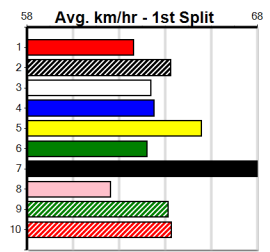

Horsham

1

3:22PM

(VIC time)

SPORTSBET SAME RACE MULTI

Distance: 410m, Race Type: Grade 7, Total Prizemoney: $2,925
1st: $1,950, 2nd: $600, 3rd: $300, 4th: $75

DESIRED (2) was a brilliant 23.11 winner here two runs back and a similar run today will see her score again. THUNDERSTONE (7) has been impressive in his two runs to date and he will be in the firing line throughout. DRAGON BLACK (4) has claims.

Watchdog Tips: **2** **7** **4** **5** **Bet:** **Win 2**

1

AXEL'S RADAR [7] **Poor strike rate to date, prefer to watch** **$21.00**

BK Dog May-22 Sire: FLYING RICCIARDO Dam: I'M POPPY Trainer: Danielle Smith (Lara)

Owner(s): D Smith

Winning Distances: < 300m (0) 300 - 399m (0) 400 - 499m (1) 500 - 599m (0) 600 - 699m (0) > 700m (0)

Winning Weights: 30.6(1)

Run	Pos	Wgt	Dist	Track	Date	Time	BOB	Margin	1st/2nd (Time)	PIR	Checked	Comment	WR	Split 1	S/P	Grade
3rd (2)	31.0	460	GEL	R5	30-Jul-24	26.26	26.07	3.00L	STAPLETON (26.07)	M/334	.	.	.	6.74	$35.40	7
7th (8)	31.0	450	BAL	R5	07-Aug-24	26.34	25.38	7.00L	BOMB LUCA (25.85)	M/677	.	.	.	6.86	$40.70	RW
2nd (5)	31.3	400	GEL	R10	30-Aug-24	22.76	22.46	1.25L	MAC AND CHEESE (22.68)	M/22	.	.	.	8.67	$39.00	7
2nd (8)	31.1	400	WGL	R2	06-Sep-24	23.33	22.54	0.25L	SON OF DUKE (23.31)	M/42	.	.	W	8.57	$10.80	7
2nd (8)	31.1	400	WGL	R3	13-Sep-24	23.12	22.67	4.25L	FLYING HELLCAT (22.83)	M/55	.	.	.	8.52	$13.40	X67
5th (3)	31.2	450	SHP	R6	16-Sep-24	25.83	24.96	9.00L	SAMMY SUNG (25.23)	Q/566	.	.	.	6.79	$13.90	RW
7th (5)	31.4	460	WGL	R3	04-Nov-24	26.61	25.64	7.50L	ASTON AMISHA (26.09)	M/667	.	.	.	6.76	$25.80	X67
8th (4)	30.4	390	BAL	R11	13-Dec-24	22.85	22.19	8.50L	JUMBUK QUEEN (22.27)	M/78	.	.	.	8.70	$26.70	7
1st (8)	30.6	460	WGL	R2	27-Jun-24	26.58	26.09	0.10L	PARUMBA PRINCE (26.59)	M/331	.	.	.	6.74	$2.10	M

Last 3 wins NOT included above

Bx	1st	2nd	3rd	4th	5th	6th	7th	8th
1			1					
2			1			1		
3					1			1
4								1
5		2						1
6						1		1
7					1	1		
8	1	2				1	1	

Prize Best Starts Trk/Dts APM: $3540.00 FSH 20-1-4-2 0-0-0-0 1724

2

DESIRED [7] **Brilliant maiden winner, can lead throughout** **$1.90**

BK Bitch Feb-23 Sire: PINDARI EXPRESS Dam: AMBITIOUS Trainer: Garry George (Beulah)

Owner(s): A Tullio

Winning Distances: < 300m (0) 300 - 399m (0) 400 - 499m (1) 500 - 599m (0) 600 - 699m (0) > 700m (0)

Winning Weights: 28.0(1)

Run	Pos	Wgt	Dist	Track	Date	Time	BOB	Margin	1st/2nd (Time)	PIR	Checked	Comment	WR	Split 1	S/P	Grade
6th (6)	28.0	410	HOR	R2	26-Nov-24	24.29	22.97	15.00	NOVA OWEN (23.27)	M/66	.	.	.	11.26	$3.90	M
1st (8)	28.0	410	HOR	R1	03-Dec-24	23.11	23.06	6.00L	THUNDERSTONE (23.53)	M/21	.	.	.	10.32	$2.50	M
2nd (8)	28.0	410	HOR	R9	07-Dec-24	23.87	23.34	0.50L	MENTION (23.84)	M/65	.	.	.	10.76	$1.40	7

Last 3 wins NOT included above

Bx	1st	2nd	3rd	4th	5th	6th	7th	8th
1								
2								
3								
4								
5								
6						1		
7								
8	1	1						

Prize Best Starts Trk/Dts APM: $2280.00 23.11(8)-3/12/24 3-1-1-0 3-1-1-0 2280