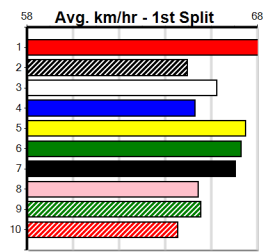

Horsham

2

3:40PM

(VIC time)

GRV VICBRED SERIES HT1 (1-4 WINS)

Distance: 410m, Race Type: Restricted Win Heat, Total Prizemoney: $2,925
1st: $1,950, 2nd: $600, 3rd: $300, 4th: $75

PANADERO STAR (1) is a really nice prospect and a clear run early could see him break the 23 seconds barrier. IMPEL (7) has the engine and he will dial up the pressure in the middle stages, while RECKLESS (8) can come out running

Watchdog Tips: **1** **7** **8** **5** **Bet:** **Win 1**

1

PANADERO STAR [6] **Star prospect, drawn to lead, watch the clock** **$2.20**

BK Dog Dec-22 Sire: ASTON DEE BEE Dam: PANADERO OPAL

Owner(s): Dj Racing (SYN), J Baker, D Baker

Winning Distances: < 300m (0) 300 - 399m (0) 400 - 499m (2) 500 - 599m (0) 600 - 699m (0) > 700m (0)

Winning Weights: 31.8(1) 31.9(1)

1st	2nd	3rd	4th	5th	6th	7th	8th			
(5) 31.9	450 SHP	R2	21-Oct-24	25.07	25.01	3.75L TALK IS CHEAP (25.32)	Q/111	SW	6.51	$3.10 MH
(1) 31.8	450 SHP	R2	28-Oct-24	25.19	25.13	0.25L JULY SHE LIED (25.21)	Q/111	SW	6.45	$1.90 MF
(8) 31.8	425 BEN	R2	06-Dec-24	24.18	23.79	2.00L SPEEDY EASY (24.05)	M/533		6.65	$1.60 X67

Last 3 wins NOT included above

Trainer: Paul Abela (Parwan)

Box History

Bx	1st	2nd	3rd	4th	5th	6th	7th	8th
1	1							
2								
3								
4								
5	1							
6								
7								
8			1					

Prize Best $12980.00 FSH
Starts 3-2-0-1
Trk/Dts 0-0-0-0
APM 9644

2

FAR OUT SCOUT [6] **Improving type but this is a lot harder, tested** **$21.00**

RF Bitch Feb-22 Sire: FERNANDO BALE Dam: YINDI GIRL TURBO

Owner(s): M Callanan

Winning Distances: < 300m (1) 300 - 399m (0) 400 - 499m (1) 500 - 599m (0) 600 - 699m (0) > 700m (0)

Winning Weights: 24.7(1) 25.2(1)

7th	8th	9th	10th	11th	12th	13th	14th	15th	16th	17th	18th	19th	20th
(6) 25.5	278 LCN	R10	19-Aug-24	16.76	16.05	10.00 LAMIA LUCIA (16.05)	0	B	5.11	$41.00 5			
(1) 26.0	340 DHO	R4	10-Sep-24	19.88	19.36	4.25L ROLLING STORM (19.59)	0		5.18	$21.00 X45			
(7) 25.6	425 BEN	R11	29-Oct-24	24.69	24.05	4.50L BOULDER DASH (24.38)	Q/123		6.55	$3.50 7			
(1) 25.9	390 BAL	R12	07-Nov-24	22.91	22.07	3.75L SALMON SPRAY (22.67)	Q/34		8.72	$1.80 X67			
(6) 25.9	400 GEL	R11	12-Nov-24	23.40	22.54	4.25L PROVOCATION (23.11)	M/53		8.77	$2.50 7			
(8) 25.7	400 GEL	R9	19-Nov-24	23.00	22.65	5.50L EAT YOUR SPINACH (22.65)	M/22	SW	8.50	$10.70 7			
(3) 24.7	410 HOR	R3	03-Dec-24	23.59	23.06	0.75L SLOANE SQUARE (23.63)	Q/11	SW	10.27	$19.70 7			
(6) 24.7	410 HOR	R3	13-Dec-24	23.88	23.27	4.75L BUFFALO COWBOY (23.55)	M/22		10.48	$3.00 X67			

Last 3 wins NOT included above

Trainer: Michael Callanan (Wonwondah)

Box History

Bx	1st	2nd	3rd	4th	5th	6th	7th	8th
1			2	2				
2								
3	1						1	1
4					1			3
5					1			3
6		1		2			2	
7	1	1			1			
8		2						

Prize Best $6565.00
Starts 23.59(3)-3/12/24
Trk/Dts 28-2-4-2
APM 3376