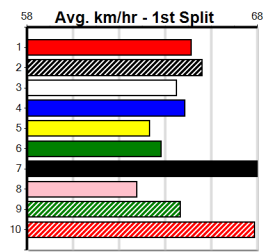

DREAMCHASERS - TICKETS ON SALE NOW

Distance: 410m, Race Type: Grade 6, Total Prizemoney: $2,925
1st: $1,950, 2nd: $600, 3rd: $300, 4th: $75

PAW PASADENA (4) is two of two here to date and he should find the top soon after box rise.
SUMO SMASH (2) was never headed at Geelong two runs back and he can run a big race once again. MAXIMUM HUGHES (8) will get plenty of room early

Watchdog Tips:	4	2	8	7	Bet:	Win 4

Form Box	Wgt	Dist	Track	Date	Time	BON	Margin	1st/2nd (Time)	PIR	Checked	Comment	WR	Split 1	S/P	Grade	
1	RESIGN THE PLOW [6] Capable but will push up the track, risky $10.00															
	BD Bitch		Jan-22		Sire: ALLEN DEED		Dam: RIXY YA PEST		Trainer: Mark Keane (Koroit)							
	Owner(s): M Keane															
	Winning Distances: < 300m (0) 300 - 399m (1) 400 - 499m (1) 500 - 599m (0) 600 - 699m (0) > 700m (0)															
	Winning Weights: 24.0(1) 24.2(1)															
	4th (4)	24.0	410	HOR	R2	21-May-24	23.89	23.21	6.50L TRESPASSING (23.45)	M/44	.	.	.	V21	10.64	$6.40 7
	3rd (7)	25.4	390	WBL	R2	04-Jul-24	22.85	22.08	1.75L TUBMAN'S LEGACY (22.73)	M/22	.	.	.	.	8.74	$5.80 7
	7th (6)	25.7	390	WBL	R9	11-Jul-24	23.14	21.94	15.00 DRAGONELLE (22.12)	M/68	.	.	.	.	8.90	$63.80 X67
	6th (4)	25.6	390	WBL	R3	01-Aug-24	23.71	21.93	18.00 TECTONIC (22.47)	M/56	.	.	.	V5	8.86	$22.60 7
	7th (1)	25.9	450	WBL	R4	08-Aug-24	26.19	25.35	12.00 NACHO PROBLEM (25.39)	M/777	.	.	.	W	7.10	$40.10 X67H
3rd (2)	25.6	390	WBL	R3	26-Aug-24	22.80	22.46	2.50L FLAX MILL (22.62)	M/23	.	.	.	W	8.89	$3.60 7	
6th (5)	25.6	390	WBL	R9	19-Sep-24	23.29	22.11	8.50L MISCHIEF MATE (22.70)	M/65	.	.	.	.	9.31	$26.70 7	
1st (5)	24.0	390	WBL	R3	02-Dec-24	22.29	22.17	1.25L BONN BANG (22.37)	Q/11	.	.	.	SW	8.57	$29.60 X67	
Last 3 wins NOT included above																
1st (7)	24.2	410	HOR	R2	05-Apr-24	23.67	23.32	4.25L SAM'S GIRL (23.96)	M/11	.	.	.	.	10.40	$7.70 M	
Box History																
Bx	1st	2nd	3rd	4th	5th	6th	7th	8th								
1																
2			2													
3				2												
4					2			1								
5	1	2														
6					1	1										
7	1					1	1									
8																
Prize Best Starts										$5240.00						
Trk/Dts										23.67(7)-5/4/24						
APM										20-2-2-4						
										8-1-1-1						
										1738						

2	SUMO SMASH [6] Dominant Geelong winner, danger if steps $3.60															
	BK Dog		Mar-23		Sire: HOOKED ON SCOTCH		Dam: CHUN LI		Trainer: Jason Sharp (Lara)							
	Owner(s): Vi Alskar Hundar (SYN), A Lie, J Sharp															
	Winning Distances: < 300m (0) 300 - 399m (0) 400 - 499m (2) 500 - 599m (0) 600 - 699m (0) > 700m (0)															
	Winning Weights: 30.8(1) 31.3(1)															
	1st (6)	30.8	400	GEL	R1	18-Oct-24	22.87	22.40	3.25L HOOKED ON YUKI (23.09)	M/11	.	.	.	.	8.49	$10.50 M
	7th (3)	30.9	390	BAL	R14	24-Oct-24	22.84	22.08	11.00 MAKE THE CUT (22.08)	M/46	.	.	.	.	8.59	$16.20 X67
	2nd (6)	31.1	400	GEL	R3	01-Nov-24	23.26	22.44	3.5L DIABLO SIXTEEN (23.03)	Q/22	.	.	.	.	8.75	$17.40 X67
	6th (1)	31.5	400	GEL	R10	08-Nov-24	23.55	22.39	12.00 NEW LINE (22.77)	M/35	.	.	.	.	8.60	$2.10 X67
	8th (2)	31.3	425	BEN	R9	29-Nov-24	24.82	23.63	12.00 BOTH SIDES (24.00)	M/257	.	.	.	.	6.57	$8.70 7
1st (8)	31.3	400	GEL	R10	05-Dec-24	22.56	22.56	1.5L NO GOOD (22.65)	M/11	.	.	.	.	8.30	$4.60 7	
3rd (1)	31.4	400	WGL	R4	10-Dec-24	22.82	22.39	6.50L FERRET'S KNOCK (22.39)	M/33	.	.	.	.	8.49	$8.20 X67	
Last 3 wins NOT included above																
Prize Best Starts										$3580.00						
Trk/Dts										FSH						
APM										7-2-1-1						
										0-0-0-0						
										3124