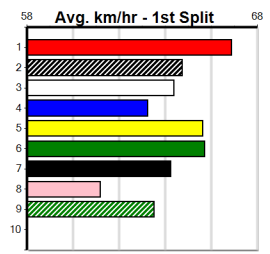

HORSHAM DOORS & GLASS

Distance: 485m, Race Type: Mixed 4/5, Total Prizemoney: $3,875
1st: $2,600, 2nd: $800, 3rd: $400, 4th: $75

ZYGMON BALE (3) owns a scorching 27.02 PB here and he should find the top soon after box rise.
QILIN BALE (1) sizzled here over 410m two runs back and she will test the three for most of the journey. SWINDLED (6) has the engine

Watchdog Tips:	3	1	6	2	Bet:	Win 3

Form Box	Wgt	Dist	Track	Date	Time	BON	Margin	1st/2nd (Time)	PIR	Checked	Comment	WR	Split 1	S/P	Grade
1	QILIN BALE [5]														
Brilliant win two runs back, gun draw, danger															
$4.80															
F Bitch Jul-22 Sire: FERAL FRANKY Dam: QUAIL BALE Trainer: Correy Grenfell (Anakie)															
Owner(s): B Wheeler															
Winning Distances: < 300m (0) 300 - 399m (1) 400 - 499m (4) 500 - 599m (1) 600 - 699m (0) > 700m (0)															
Winning Weights: 29.2(1) 29.7(1) 30.0(1) 30.1(1) 30.2(1) 30.6(1)															
3rd (1)	30.1	390	WBL	R5	17-Oct-24	21.98	21.72	4.00L SERIAL STICKER (21.72)	Q/22	.	.	.	8.59	$4.00	5F
4th (6)	29.9	460	GEL	R3	25-Oct-24	26.41	25.63	12.00L MEPUNGA TULLY (25.63)	M/543	.	.	.	6.65	$8.10	SH
1st (2)	29.7	400	GEL	R9	01-Nov-24	22.58	22.44	4.00L MAKE THE CUT (22.85)	M/11	.	.	.	8.34	$1.80	WR
3rd (2)	29.5	525	WAG	R5	08-Nov-24	30.40	29.94	2.00L PLAYER ONE (30.25)	.	.	.	.	5.16	$14.00	SH
7th (1)	29.6	525	MEA	R4	16-Nov-24	30.51	29.66	9.50L SHAKE IT OFF (29.86)	Q/2224	.	.	.	5.06	$4.00	5
F (4)	29.6	400	GEL	R9	22-Nov-24	0.00	22.27	AUGUSTUS FINCH (22.27)	M/6	.	V10	.	8.77	$15.00	FFA
1st (2)	29.2	410	HOR	R10	03-Dec-24	23.06	23.06	3.00L PAW NICHOLLS (23.26)	Q/11	.	.	.	10.13	$2.40	X45
3rd (7)	29.4	525	MEA	R12	07-Dec-24	30.48	29.59	5.50L MICHALIS (30.12)	M/2222	.	.	.	5.07	$14.00	5
Last 3 wins NOT included above															
1st (2)	30.1	515	SAP	R10	13-May-24	30.02	29.81	6.00L FROG MARCH (30.42)	M/3221	.	.	.	5.16	$3.70	X67H
1st (5)	30.0	390	BAL	R4	06-Jun-24	22.19	21.80	1.5L ART THE CLOWN (22.29)	M/31	.	SW	R	8.49	$6.20	SH
1st (1)	30.6	400	GEL	R11	20-Aug-24	22.49	22.49	3.5L NO MORE ISSUES (22.72)	M/21	.	.	.	8.42	$3.00	5

Box History								
Bx	1st	2nd	3rd	4th	5th	6th	7th	8th
1	1	1	1	1				
2	3	1	2	1				1
3		2	1					
4	1	2	1	2	1			
5	1	2				1	1	
6		1		3	1		1	
7			2			1		
8				1	1			

Prize	$21770.00
Best Starts	FSTD
Trk/Dts	38-6-6-8
APM	0-0-0-0
	10071