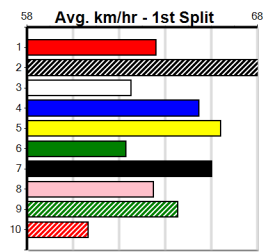

Horsham

4

4:15PM

(VIC time)

GRV VICBRED SERIES HT3 (1-4 WINS)

Distance: 410m, Race Type: Restricted Win Heat, Total Prizemoney: $2,925
1st: $1,950, 2nd: $600, 3rd: $300, 4th: $75

CONROY PARK (8) is armed with an electric turn of foot and she may be able to burn them off through the bend. IGNITE (2) has been brilliant at Warragul to date and he will be in the firing line throughout. EXPELLED (1) can run a cheeky race

Watchdog Tips: **8** **2** **1** **5** **Bet:** **Win 8**

1

EXPELLED [5] **Wide runner but has good muster, threat if steps** **$4.60**

BE Dog Jan-23 Sire: TOMMY SHELBY Dam: SAPPHIRE RUBY Trainer: Robert Douglas (Heathcote)

Owner(s): S Davis

Winning Distances: < 300m (0) 300 - 399m (1) 400 - 499m (3) 500 - 599m (0) 600 - 699m (0) > 700m (0)

Winning Weights: 30.3(1) 30.5(1) 30.9(2)

Run	Pos	Wgt	Dist	Track	Date	Time	Margin	1st/2nd (Time)	PIR	Checked	Comment	WR	Split 1	S/P	Grade	
1st	(4)	30.3	425	BEN	R1	20-Sep-24	24.47	24.04	2.75L	MORAIN	ARIANA (24.65)	M/211	.	.	6.82	$3.20 M
5th	(6)	30.5	425	BEN	R2	27-Sep-24	24.36	23.60	4.50L	GLISTEN	(24.05)	M/545	.	W	6.72	$17.40 X67
8th	(4)	30.7	390	SHP	R11	10-Oct-24	23.29	22.16	14.00	ZESTY BOY	(22.33)	M/78	.	W	8.89	$2.30 X67
1st	(2)	30.5	425	BEN	R2	23-Oct-24	24.31	24.02	0.75L	GOLD HARADA	(24.35)	S/521	.	.	6.71	$2.20 T3-7
1st	(3)	30.9	390	SHP	R11	07-Nov-24	22.26	22.26	2.50L	WELLERMAN	(22.43)	M/11	.	.	8.48	$2.20 T3-6
T	(7)	30.7	390	SHP	R12	11-Nov-24	0.00	21.77	.	HUNTER FRED	(21.85)	S/76	.	V7	8.70	$22.10 5
1st	(1)	30.9	425	BEN	R11	22-Nov-24	23.94	23.58	1.25L	MILITANT STORM	(24.02)	M/111	.	SW	6.57	$4.50 5
8th	(1)	30.6	400	GEL	R11	28-Nov-24	23.28	22.55	7.00L	TOMMY TEQUILA	(22.82)	M/78	.	W	8.62	$11.30 X45

Last 3 wins NOT included above

Box	1st	2nd	3rd	4th	5th	6th	7th	8th
1	1							1
2	1							
3	1	1						
4	1							1
5								
6					1			
7								
8								

Prize Best	$7100.00
Starts	FSH 9-4-1-0
Trk/Dts	0-0-0-0
APM	5630

2

IGNITE [7] **Brilliant in his two runs to date, main danger** **$3.20**

BD Dog Feb-23 Sire: TOMMY SHELBY Dam: CATCH Trainer: James Presutto (Devon Meadows)

Owner(s): SEE THE DREAM (SYN), S Buccilli, B Buccilli

Winning Distances: < 300m (0) 300 - 399m (0) 400 - 499m (1) 500 - 599m (0) 600 - 699m (0) > 700m (0)

Winning Weights: 30.6(1)

Run	Pos	Wgt	Dist	Track	Date	Time	Margin	1st/2nd (Time)	PIR	Checked	Comment	WR	Split 1	S/P	Grade	
1st	(2)	30.6	400	WGL	R2	03-Dec-24	22.49	22.49	8.00L	JUMBUK JOZEF	(23.03)	Q/11	.	SW	8.21	$2.20 M
2nd	(6)	30.4	400	WGL	R4	10-Dec-24	22.65	22.39	3.75L	FERRET'S KNOCK	(22.39)	M/22	.	.	8.28	$2.80 X67

Last 3 wins NOT included above

Box	1st	2nd	3rd	4th	5th	6th	7th	8th
1								
2	1							
3								
4								
5								
6		1						
7								
8								

Prize Best	$2280.00
Starts	FSH 2-1-1-0
Trk/Dts	0-0-0-0
APM	2280