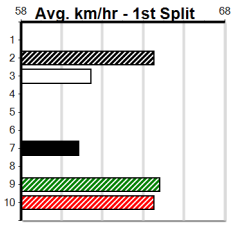

Suggested Quaddie:

- 1st Leg: 1 2nd Leg: 3,5,7
- 3rd Leg: 6 4th Leg: 1,6,7
- Cost: \$50 for 555.56%

Download Now

Mobile Form Guide

Average Winning Time:

Distance	Grade	Avg. Time
300m	Mixed 4/5	16.66
300m	Grade 5	16.82
300m	Mixed 6/7	16.86
300m	Maiden	17.05
350m	Mixed 4/5	19.28
350m	Mixed 6/7	19.43
350m	Grade 5	19.50
350m	Grade 5 T3	19.65

Track Record:

Distance	Time	Greyhound	Date Set
300m	16.057	UNLEASH COLLINDA	11-Dec-22
350m	18.641	UNLEASH COLLINDA	19-Feb-23

Healesville

"THE SHED" @ Healesville Greys

Distance: 300m, Race Type: Maiden, Total Prizemoney: \$2,535
1st: \$1,680, 2nd: \$520, 3rd: \$260, 4th: \$75