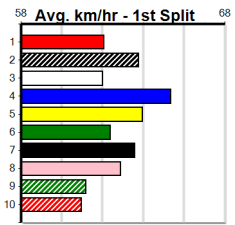

Healesville

HEALESVILLE FOOTBALL NETBALL CLUB

Distance: 300m, Race Type: Mixed 6/7, Total Prizemoney: \$2,925
1st: \$1,950, 2nd: \$600, 3rd: \$300, 4th: \$75

3

11:15AM

(VIC time)

PARIS CALLING (6) has turned in some nice performances of late and she has the speed to make every post a winner. CHECK IT OUT (7) was never headed in her debut win and she should be in the mix once again. CERSEI'S BOY (1) can fire fresh.