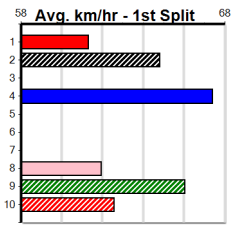

SPORTSBET BS RESPONSIBLY

Distance: 300m, Race Type: Maiden, Total Prizemoney: $2,535
1st: $1,680, 2nd: $520, 3rd: $260, 4th: $75

1

10:44AM
(VIC time)

MINA WINGS (5) resumes from a spell and she recently trialled well here in preparation for this assignment. SILVERTREE FOX (4) has shown good early pace in his two runs to date and he may be suited to this track.

Watchdog Tips: **5** **4** **6** **2** **Bet:** **Box Quinella 4,5,6 ($10 for 333.33%)**