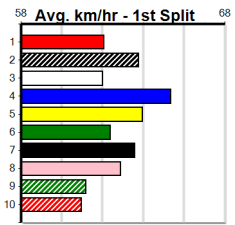

HEALESVILLE FOOTBALL NETBALL CLUB

Distance: 300m, Race Type: Mixed 6/7, Total Prizemoney: \$2,925
1st: \$1,950, 2nd: \$600, 3rd: \$300, 4th: \$75

3

11:15AM

(VIC time)

PARIS CALLING (6) has turned in some nice performances of late and she has the speed to make every post a winner. CHECK IT OUT (7) was never headed in her debut win and she should be in the mix once again. CERSEI'S BOY (1) can fire fresh.