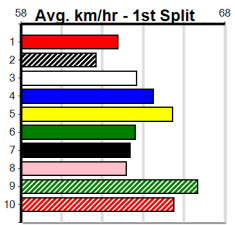

SPORTSBET MAKE IT A MULTI

Distance: 350m, Race Type: Grade 5 T3, Total Prizemoney: $2,925
1st: $1,950, 2nd: $600, 3rd: $300, 4th: $75

Watchdog Tips:

8

6

2

3

Bet:

Win 8

1 VIKING [5] Talented but can push up the track, place best

Table for race 1: VIKING [5] vs LITTLE BIDDY. Includes trainer info (Kate Gorman), race details, and a winning boxes table showing prize money of $7.50.

2 VIPER [5] Handily placed in his past two, can threaten

Table for race 2: VIPER [5] vs LITTLE BIDDY. Includes trainer info (Kate Gorman), race details, and a winning boxes table showing prize money of $6.00.

3 ON THE COIN [5] Hit or miss early, good turn of foot, keep safe

Table for race 3: ON THE COIN [5] vs MISS VANE. Includes trainer info (Susan Richards), race details, and a winning boxes table showing prize money of $8.00.

4 LYLA BEAR [5] Better suited around Warragul, prefer others

Table for race 4: LYLA BEAR [5] vs NAUGHTY CAZZA. Includes trainer info (Graeme Campbell), race details, and a winning boxes table showing prize money of $12.00.

5 LILICO NIKKI [5] Strong type but may find trouble in the run, risky

Table for race 5: LILICO NIKKI [5] vs SHARNICA. Includes trainer info (Donald Rhodes), race details, and a winning boxes table showing prize money of $10.00.

6 FULL GLAMOUR [5] Handy PB here, good mid race pace, danger

Table for race 6: FULL GLAMOUR [5] vs DREAMY EYES. Includes trainer info (Christian Wilk), race details, and a winning boxes table showing prize money of $4.00.

7 NO DOORS [5] Just not racing well enough, must find plenty

Table for race 7: NO DOORS [5] vs DR. MINO. Includes trainer info (Ronald Winter), race details, and a winning boxes table showing prize money of $16.00.

8 QUILLA REEF [5] Hard to follow, has the engine and draw, yes

Table for race 8: QUILLA REEF [5] vs BOQUILLA. Includes trainer info (Rohan Gladman), race details, and a winning boxes table showing prize money of $3.00.

9 RIVER KING [5] Res. *** SCRATCHED ***

Table for race 9: RIVER KING [5] Res. vs NAYLA SWIFT. Includes trainer info (Garry Johnson), race details, and a winning boxes table showing prize money of $2.80.

10 ELLIOTT NESS [5] Res. *** SCRATCHED ***

Table for race 10: ELLIOTT NESS [5] Res. vs UP HILL JILL. Includes trainer info (Garry Johnson), race details, and a winning boxes table showing prize money of $21.00.