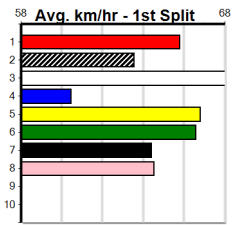

CROYDON HOMING PIGEON CLUB

Distance: 350m, Race Type: Grade 5, Total Prizemoney: $2,925
1st: $1,950, 2nd: $600, 3rd: $300, 4th: $75

6

12:07PM

(VIC time)

CHALLIS CANDY (3) has recorded back to back smart wins here recently and she will prove hard to reel in again. DARNUM DESIRE (7) is a powerful type and she will stay wide in her races. CRACKERJACK JET (5) is nearing another win.

Watchdog Tips:

3

7

5

2

Bet:

Win 3