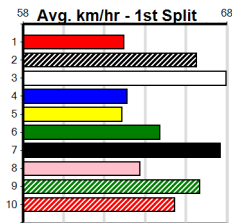

OUTER EAST FOOTBALL NETBALL COMP

Distance: 350m, Race Type: Grade 5 T3, Total Prizemoney: $2,925

1st: $1,950, 2nd: $600, 3rd: $300, 4th: $75

MIKE ANGELO ZEAL (3) continues to improve with each run and he just needs an ounce of luck early on. BEAUTY BEAST (2) is better than her form reads and she will be strong in the run home. AUBAMEYANG (6) is still more than capable.

Watchdog Tips:

3

2

6

8

Bet:

Win 3