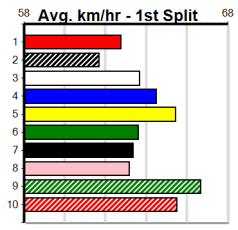

SPORTSBET MAKE IT A MULTI

Distance: 350m, Race Type: Grade 5 T3, Total Prizemoney: $2,925
1st: $1,950, 2nd: $600, 3rd: $300, 4th: $75

Watchdog Tips:

8

6

2

3

Bet:

Win 8

1 VIKING [5] *Talented but can push up the track, place best*

Form	Box	Weight	Dist	Track	Date	Time	BON	Margin	1st/2nd (Time)	PIR	Checked	Comment	W/R	Split 1	S/P	Grade	Winning Boxes								
F	D				Feb-21	KAYDA SHAE			LITTLE BIDDY									1	2	3	4	5	6	7	8
																	Prize	$15,335.00							
																	Best	NBT							
																	Starts	54-8-4-13							
																	Trk/Dst	2-0-0-1							
																	APM	$4668							

Form	Box	Weight	Dist	Track	Date	Time	BON	Margin	1st/2nd (Time)	PIR	Checked	Comment	W/R	Split 1	S/P	Grade	Winning Boxes								
F	D				Feb-21	KAYDA SHAE			LITTLE BIDDY									1	2	3	4	5	6	7	8
																	Prize	$21,305.00							
																	Best	19.55							
																	Starts	53-5-11-11							
																	Trk/Dst	6-1-1-2							
																	APM	$2835							

Form	Box	Weight	Dist	Track	Date	Time	BON	Margin	1st/2nd (Time)	PIR	Checked	Comment	W/R	Split 1	S/P	Grade	Winning Boxes								
BK	D				Feb-21	FERNANDO BALE			MISS VANE									1	2	3	4	5	6	7	8
																	Prize	$8,970.00							
																	Best	FSTD							
																	Starts	22-4-2-3							
																	Trk/Dst	0-0-0-0							
																	APM	$3245							

Form	Box	Weight	Dist	Track	Date	Time	BON	Margin	1st/2nd (Time)	PIR	Checked	Comment	W/R	Split 1	S/P	Grade	Winning Boxes								
BD	B				Jul-20	FERNANDO BALE			NAUGHTY CAZZA									1	2	3	4	5	6	7	8
																	Prize	$10,100.00							
																	Best	NBT							
																	Starts	46-4-9-8							
																	Trk/Dst	1-0-0-0							
																	APM	$3019							

Form	Box	Weight	Dist	Track	Date	Time	BON	Margin	1st/2nd (Time)	PIR	Checked	Comment	W/R	Split 1	S/P	Grade	Winning Boxes								
BK	B				Oct-19	MY REDEEMER			SHARNICA									1	2	3	4	5	6	7	8
																	Prize	$47,110.00							
																	Best	19.74							
																	Starts	97-9-21-12							
																	Trk/Dst	17-1-6-2							
																	APM	$2978							

Form	Box	Weight	Dist	Track	Date	Time	BON	Margin	1st/2nd (Time)	PIR	Checked	Comment	W/R	Split 1	S/P	Grade	Winning Boxes								
BK	B				May-22	ZIPING GARTH			DREAMY EYES									1	2	3	4	5	6	7	8
																	Prize	$6,610.00							
																	Best	19.74							
																	Starts	34-5-2-4							
																	Trk/Dst	2-1-1-0							
																	APM	$3241							

Form	Box	Weight	Dist	Track	Date	Time	BON	Margin	1st/2nd (Time)	PIR	Checked	Comment	W/R	Split 1	S/P	Grade	Winning Boxes								
BD	D				Feb-21	FERNANDO BALE			DR. MINO									1	2	3	4	5	6	7	8
																	Prize	$24,090.00							
																	Best	19.34							
																	Starts	74-6-16-14							
																	Trk/Dst	5-1-1-1							
																	APM	$4865							

Form	Box	Weight	Dist	Track	Date	Time	BON	Margin	1st/2nd (Time)	PIR	Checked	Comment	W/R	Split 1	S/P	Grade	Winning Boxes								
BK	B				Feb-21	FERNANDO BALE			BOQUILLA									1	2	3	4	5	6	7	8
																	Prize	$22,325.00							
																	Best	19.60							
																	Starts	59-12-8-7							
																	Trk/Dst	2-1-0-1							
																	APM	$4704							

Form	Box	Weight	Dist	Track	Date	Time	BON	Margin	1st/2nd (Time)	PIR	Checked	Comment	W/R	Split 1	S/P	Grade	Winning Boxes								
BK	D				Feb-22	LIGHTNING FRANK			NAYLA SWIFT									1	2	3	4	5	6	7	8
																	Prize	$7,345.00							
																	Best	19.37							
																	Starts	21-4-3-1							
																	Trk/Dst	11-2-3-1							
																	APM	$3074							

Form	Box	Weight	Dist	Track	Date	Time	BON	Margin	1st/2nd (Time)	PIR	Checked	Comment	W/R	Split 1	S/P	Grade	Winning Boxes								
BKW	D				May-19	FERNANDO BALE			UP HILL JILL									1	2	3	4	5	6	7	8
																	Prize	$48,123.00							
																	Best	19.61							
																	Starts	166-17-24-23							
																	Trk/Dst	33-2-2-4							
																	APM	$3633