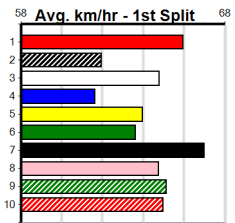

MONTROSE IGA LIQUOR

Distance: 300m, Race Type: Grade 5, Total Prizemoney: \$2,925
1st: \$1,950, 2nd: \$600, 3rd: \$300, 4th: \$75

4

11:30AM

(VIC time)

FLYING IN HOT (1) comes here with impressive Traralgon form and she is drawn to make every post a winner. TASMAN HOPE (3) has a good record here and he will be in the firing line throughout. LORD PANAMA (4) is better than his past few runs.