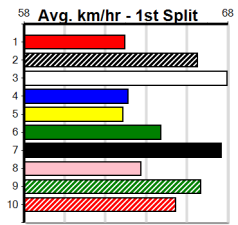

OUTER EAST FOOTBALL NETBALL COMP

Distance: 350m, Race Type: Grade 5 T3, Total Prizemoney: $2,925
1st: $1,950, 2nd: $600, 3rd: $300, 4th: $75

MIKE ANGELO ZEAL (3) continues to improve with each run and he just needs an ounce of luck early on. BEAUTY BEAST (2) is better than her form reads and she will be strong in the run home. AUBAMEYANG (6) is still more than capable.

Watchdog Tips:

3

2

6

8

Bet:

Win 3

Main table containing race details for 10 races, including race number, name, trainer, horse details, odds, and winning boxes.