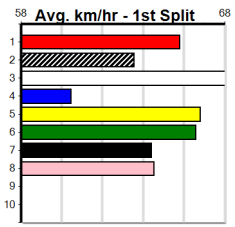

CROYDON HOMING PIGEON CLUB

Distance: 350m, Race Type: Grade 5, Total Prizemoney: $2,925
1st: $1,950, 2nd: $600, 3rd: $300, 4th: $75

6

12:07PM
(VIC time)

CHALLIS CANDY (3) has recorded back to back smart wins here recently and she will prove hard to reel in again. DARNUM DESIRE (7) is a powerful type and she will stay wide in her races. CRACKERJACK JET (5) is nearing another win.

Watchdog Tips: **3** **7** **5** **2** **Bet:** **Win 3**