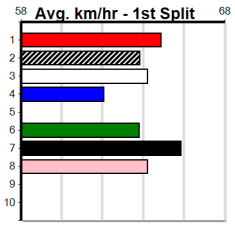

Healesville

MR HUMMER LIMOS

Distance: 350m, Race Type: Mixed 6/7, Total Prizemoney: $2,925
1st: $1,950, 2nd: $600, 3rd: $300, 4th: $75

5

11:50AM

(VIC time)

WILD VENUS (1) has turned in some great performances here of late and she will appreciate the drop in class. BANK ROBBER (7) has won two of three impressively and he will settle on the speed. ANOKE (8) may be the value runner.

Watchdog Tips:

1

7

8

6

Bet:

Win 1