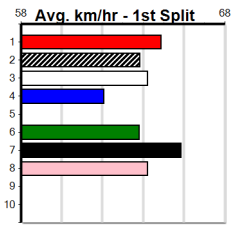

MR HUMMER LIMOS

Distance: 350m, Race Type: Mixed 6/7, Total Prizemoney: $2,925
1st: $1,950, 2nd: $600, 3rd: $300, 4th: $75

5

11:50AM

(VIC time)

WILD VENUS (1) has turned in some great performances here of late and she will appreciate the drop in class. BANK ROBBER (7) has won two of three impressively and he will settle on the speed. ANOKE (8) may be the value runner.

Watchdog Tips:

1

7

8

6

Bet:

Win 1