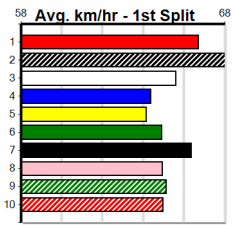

JVDM GREEN LIGHT ON PODCAST

Distance: 300m, Race Type: Grade 5, Total Prizemoney: $2,925
1st: $1,950, 2nd: $600, 3rd: $300, 4th: $75

9
12:57PM
(VIC time)

CRUELLA (7) owns a speedy 16.83 PB here and she can assume control soon after box rise.
BEAUTIFUL LIAR (6) is aiming for a hat trick of wins and she will be in the firing line throughout.
CORTEZ BALE (1) will get plenty of cover early on.

Watchdog Tips: **7** **6** **1** **3** **Bet:** **Win 7**