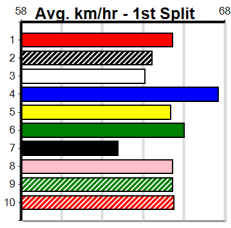

JASON McKEOWN PHOTOGRAPHY

Distance: 350m, Race Type: Grade 5 T3, Total Prizemoney: $2,925
1st: $1,950, 2nd: $600, 3rd: $300, 4th: $75

11

1:37PM
(VIC time)

INVICTUS GEORGE (2) should find the rail soon after box rise and he will find this easier than his most recent racing. ELSIE DREAMING (4) loves this track and she will be charging at the business end. DESTINI PALADIN (5) has solid claims

Watchdog Tips:

2

4

5

1

Bet:

Win 2