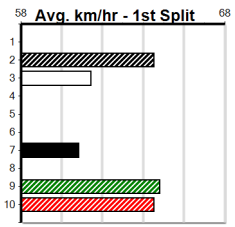

Healesville

"THE SHED" @ Healesville Greys

Distance: 300m, Race Type: Maiden, Total Prizemoney: $2,535
1st: $1,680, 2nd: $520, 3rd: $260, 4th: $75

2

10:59AM

(VIC time)

ARE YOU OKAY (1) is a well bred type and his dam line has produced some gun speedsters. MINA MAX (4) trialled well here recently and she is expected to race well fresh. DAMAGED PANEL (5) caught the eye when placed on debut.

Watchdog Tips: **1** **4** **5** **6** **Bet:** **Box Quinella 1,4,5 ($10 for 333.33%)**