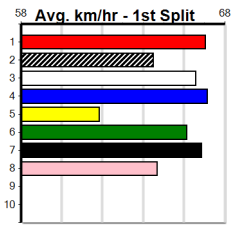

Healesville

PITSTOP MOWER REPAIRS

Distance: 350m, Race Type: Mixed 4/5, Total Prizemoney: \$3,360
1st: \$2,250, 2nd: \$690, 3rd: \$345, 4th: \$75

8

12:42PM

(VIC time)

POWER PAWS (6) was a breathtaking 25.68 Geelong winner and she will get plenty of cover from the seven early on. BEN SHAKER (7) can burn early on and he was a slick 25.24 Warrnambool winner recently. PAT ABILITY (1) just needs room initially.