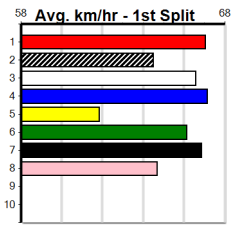

Healesville

PITSTOP MOWER REPAIRS

Distance: 350m, Race Type: Mixed 4/5, Total Prizemoney: $3,360
1st: $2,250, 2nd: $690, 3rd: $345, 4th: $75

8

12:42PM

(VIC time)

POWER PAWS (6) was a breathtaking 25.68 Geelong winner and she will get plenty of cover from the seven early on. BEN SHAKER (7) can burn early on and he was a slick 25.24 Warrnambool winner recently. PAT ABILITY (1) just needs room initially.

Watchdog Tips: **6** **7** **1** **8** **Bet:** **Box Quinella 1,6,7 ($10 for 333.33%)**