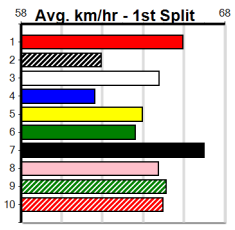

MONTROSE IGA LIQUOR

Distance: 300m, Race Type: Grade 5, Total Prizemoney: $2,925
1st: $1,950, 2nd: $600, 3rd: $300, 4th: $75

4

11:30AM

(VIC time)

FLYING IN HOT (1) comes here with impressive Traralgon form and she is drawn to make every post a winner. TASMAN HOPE (3) has a good record here and he will be in the firing line throughout. LORD PANAMA (4) is better than his past few runs.

Watchdog Tips: **1** **3** **4** **7** **Bet:** Trifecta 1,3/1,3,4/1,3,4,7 ($10 - 125%)