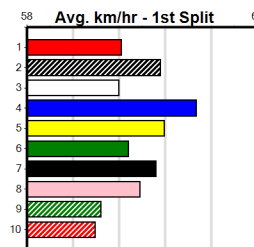

Distance: 300m, Race Type: Mixed 6/7, Total Prizemoney: $2,925
1st: $1,950, 2nd: $600, 3rd: $300, 4th: $75

PARIS CALLING (6) has turned in some nice performances of late and she has the speed to make every post a winner. CHECK IT OUT (7) was never headed in her debut win and she should be in the mix once again. CERSEI'S BOY (1) can fire fresh.

Watchdog Tips: **6** **7** **1** **2** **Bet:** Box Quinella 1,6,7 ($10 for 333.33%)

1

Form Box	Wgt	Dist	Track	Date	Time	BON	Margin	1st/2nd (Time)	PIR	Checked	Comment	WR	Split 1	S/P	Grade
CERSEI'S BOY [7]															
Resuming, solid record here, can threaten															
$6.00															
Owner(s): T Cortese															
Sire: ASTON KIMETTO Dam: CERSEI															
Trainer: Dylan Cortese (Devon Meadows)															
Winning Distances: < 300m (0) 300 - 399m (0) 400 - 499m (1) 500 - 599m (0) 600 - 699m (0) > 700m (0)															
Winning Weights: 29.7(1)															
8th (2)	30.5	400	WGL	R2	16-Apr-24	23.21	22.24	14.00 UNLEASH IN MIAMI (22.24)	M/88	.	.	.	8.82	$47.60	X67
3rd (7)	30.3	400	WGL	R9	25-Apr-24	22.94	22.52	6.50L NEED A PILOT (22.52)	M/55	.	.	.	8.62	$17.80	7
3rd (5)	30.2	400	WGL	R3	30-Apr-24	22.98	22.27	3.25L READ THE ROOM (22.75)	M/65	.	.	.	8.82	$33.10	X67
7th (2)	30.0	400	WGL	R4	07-May-24	23.27	22.47	6.50L POWER UP MAX (22.83)	M/85	.	.	.	8.79	$17.90	X67
8th (8)	30.0	400	WGL	R4	14-May-24	23.48	22.61	12.00 RAPID HEART (22.67)	S/88	.	.	W	8.80	$42.10	7
5th (6)	30.7	460	WGL	R5	18-May-24	26.69	26.24	1.5L DASHER BALE (26.59)	M/433	.	.	.	6.74	$17.70	X67
2nd (3)	30.4	460	GEL	R5	23-May-24	26.16	25.52	1.25L MARAIS BALE (26.08)	Q/222	.	.	.	6.70	$40.60	X67
5th (6)	30.7	460	WGL	R2	28-May-24	26.44	25.54	3.5L PLAY THE MINUTES (26.20)	Q/445	.	.	V28	6.66	$46.60	X67
Last 3 wins NOT included above															
1st (7)	29.7	400	WGL	R4	22-Feb-24	23.31	22.69	0.75L NOT NOW KAREN (23.36)	M/21	.	.	.	8.48	$4.40	M

Bx	1st	2nd	3rd	4th	5th	6th	7th	8th
1								
2	1	2						
3			1	1		1	2	2
4				2				1
5				1	2			
6		1		1	3			
7	1		2					
8		3		1				1

Prize Best	$5370.00
Starts	NBT
Trk/Dts	32-1-7-5
APM	4-0-2-1
	2059

2

Form Box	Wgt	Dist	Track	Date	Time	BON	Margin	1st/2nd (Time)	PIR	Checked	Comment	WR	Split 1	S/P	Grade
OUT OF TRICKS [7]															
Rarely wins but has the talent, place claims															
$10.00															
Owner(s): S Porteus															
Sire: OUT OF RANGE Dam: TAYLOR'S CHIP															
Trainer: William Majoror (Tanjil South)															
Winning Distances: < 300m (0) 300 - 399m (1) 400 - 499m (0) 500 - 599m (0) 600 - 699m (0) > 700m (0)															
Winning Weights: 26.5(1)															
6th (6)	26.7	350	TRA	R1	10-May-24	20.50	19.55	13.00 DUNSMORE FLYER (19.66)	M/56	.	.	.	6.82	$9.70	M
4th (4)	26.4	350	TRA	R1	10-Jun-24	21.03	19.88	11.00 DONATELLO ZEAL (20.29)	Q/14	.	.	.	6.72	$3.20	T3-M
5th (6)	26.4	350	TRA	R1	14-Jun-24	20.31	20.12	2.75L SODA DIESEL (20.12)	M/47	.	.	.	6.75	$27.70	M
1st (1)	26.5	395	TRA	R1	21-Jun-24	22.80	22.01	0.75L NEVER SOBER (22.85)	Q/233	.	.	.	3.80	$13.90	M
2nd (5)	26.8	400	WGL	R3	27-Jun-24	23.34	22.85	4.75L OPRAH BALE (23.01)	M/12	.	.	.	8.54	$4.50	7
7th (5)	26.6	400	WGL	R2	02-Jul-24	24.45	22.51	20.00 HERE HUGO (23.10)	M/67	.	.	.	8.95	$54.80	X67H
2nd (1)	26.5	350	TRA	R2	08-Jul-24	20.21	19.86	2.25L BOMBER'S LADY (20.07)	M/12	.	.	.	6.71	$2.90	X67
8th (7)	26.5	395	TRA	R2	12-Jul-24	22.85	22.16	9.50L PAW YONDER (22.19)	M/468	.	.	.	3.84	$31.60	X67H
Last 3 wins NOT included above															

Bx	1st	2nd	3rd	4th	5th	6th	7th	8th
1	1	1	1					
2								
3				1				
4								
5		1				1	1	
6					1	2		
7			1		1		1	1
8					1			

Prize Best	$2765.00
Starts	FSH
Trk/Dts	16-1-2-2
APM	0-0-0-0
	2597