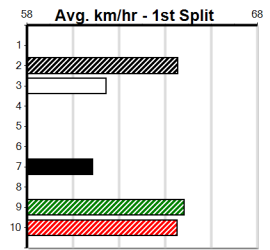

# "THE SHED" @ Healesville Greys

2  
10:59AM

Distance: 300m, Race Type: Maiden, Total Prizemoney: \$2,535  
1st: \$1,680, 2nd: \$520, 3rd: \$260, 4th: \$75

(VIC time)

ARE YOU OKAY (1) is a well bred type and his dam line has produced some gun speedsters. MINA MAX (4) trialled well here recently and she is expected to race well fresh. DAMAGED PANEL (5) caught the eye when placed on debut.