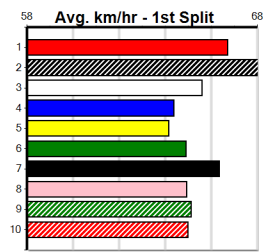

JVDM GREEN LIGHT ON PODCAST

Distance: 300m, Race Type: Grade 5, Total Prizemoney: $2,925
1st: $1,950, 2nd: $600, 3rd: $300, 4th: $75

CRUELLA (7) owns a speedy 16.83 PB here and she can assume control soon after box rise.
BEAUTIFUL LIAR (6) is aiming for a hat trick of wins and she will be in the firing line throughout.
CORTEZ BALE (1) will get plenty of cover early on.

Watchdog Tips: 7 6 1 3 Bet: Win 7

Form Box Wgt Dist Track Date Time BON Margin 1st/2nd (Time) PIR Checked Comment W/R Split 1 S/P Grade
CORTEZ BALE (NSW)[5] Good muster, gets cover early on, can threaten $4.60
Owner(s): B Wheeler
Sire: BARCIA BALE Dam: IYLEE BALE
Trainer: Robert Camilleri (Lara)
Winning Distances: < 300m (0) 300 - 399m (3) 400 - 499m (4) 500 - 599m (0) 600 - 699m (0) > 700m (0)
Winning Weights: 32.2(1) 32.3(1) 32.5(1) 32.8(1) 32.9(1) 34.0(1) 34.2(1)
Box History table and Prize Best Starts table included.

Form Box Wgt Dist Track Date Time BON Margin 1st/2nd (Time) PIR Checked Comment W/R Split 1 S/P Grade
CHOP [5] Capable but desperate for the outside, place $9.00
Owner(s): G Campbell
Sire: FEAR ZAFONIC Dam: MOTIVATE HER
Trainer: Graeme Campbell (Drouin South)
Winning Distances: < 300m (0) 300 - 399m (17) 400 - 499m (0) 500 - 599m (0) 600 - 699m (0) > 700m (0)
Winning Weights: 32.0(1) 32.3(1) 32.4(1) 32.5(1) 32.7(2) 32.8(1) 32.9(2) 33.0(1) 33.1(2) 33.2(1) 33.3(2) 33.6(1) 34.4(1)
Box History table and Prize Best Starts table included.

Form Box Wgt Dist Track Date Time BON Margin 1st/2nd (Time) PIR Checked Comment W/R Split 1 S/P Grade
TURBO GEORGE [5] Talented, needs to clear the two, respect $8.00
Owner(s): M Morrissey
Sire: FERNANDO BALE Dam: BRYLEE
Trainer: Mark Morrissey (Junortown)
Winning Distances: < 300m (0) 300 - 399m (0) 400 - 499m (4) 500 - 599m (0) 600 - 699m (0) > 700m (0)
Winning Weights: 33.0(1) 33.1(1) 33.8(1) 34.0(1)
Box History table and Prize Best Starts table included.

Form Box Wgt Dist Track Date Time BON Margin 1st/2nd (Time) PIR Checked Comment W/R Split 1 S/P Grade
QUEEN MAGGIE [5] Good record here but this is harder, place best $7.50
Owner(s): B Mackie
Sire: BERNARDO Dam: RADIANT ANGEL
Trainer: Leon Lacy (Noble Park)
Winning Distances: < 300m (0) 300 - 399m (6) 400 - 499m (0) 500 - 599m (0) 600 - 699m (0) > 700m (0)
Winning Weights: 26.1(1) 27.0(1) 27.2(1) 27.3(3)
Box History table and Prize Best Starts table included.

Form Box Wgt Dist Track Date Time BON Margin 1st/2nd (Time) PIR Checked Comment W/R Split 1 S/P Grade
EAGLES FLY ALONE [5] Likely to get crowded early on, prefer others $10.00
Owner(s): A Lie
Sire: TOMMY SHELBY Dam: FOR THE ALLIANCE
Trainer: Leon Lacy (Noble Park)
Winning Distances: < 300m (0) 300 - 399m (4) 400 - 499m (1) 500 - 599m (0) 600 - 699m (0) > 700m (0)
Winning Weights: 31.9(1) 32.2(1) 32.4(2) 32.7(1)
Box History table and Prize Best Starts table included.