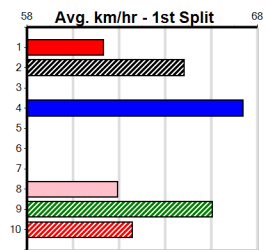

Distance: 300m, Race Type: Maiden, Total Prizemoney: $2,535
1st: $1,680, 2nd: $520, 3rd: $260, 4th: $75

MINA WINGS (5) resumes from a spell and she recently trialled well here in preparation for this assignment. SILVERTREE FOX (4) has shown good early pace in his two runs to date and he may be suited to this track.

Watchdog Tips: **5** **4** **6** **2** **Bet:** Box Quinella 4,5,6 ($10 for 333.33%)

Form	Box	Wgt	Dist	Track	Date	Time	BON	Margin	1st/2nd (Time)	PIR	Checked	Comment	WR	Split 1	S/P	Grade		
1	OLYMPIC HISTORY [M] Resuming, steady to date, prefer to watch $16.00																	
	BK	Dog																
	Owner(s):	S Van oirschot																
	Winning Distances:	< 300m (0) 300 - 399m (0) 400 - 499m (0) 500 - 599m (0) 600 - 699m (0) > 700m (0)																
	Winning Weights:																	
	8th (8)	28.2	400	WGL	R1	23-Apr-24	23.78	22.71	12.00	BIRMINGHAM (22.97)	M/88	.	.	.	8.85	$18.00	M	
	F (8)	28.6	400	WGL	R1	21-May-24	0.00	22.56	.	RED ED (23.06)	M/56	.	V14	.	8.82	$58.20	M	
	Last 3 wins NOT included above																	
	Box History																	
	Bx	1st	2nd	3rd	4th	5th	6th	7th	8th									
1																		
2																		
3																		
4																		
5																		
6																		
7																		
8																	1	
Prize																$0.00		
Best																FSH		
Starts																2-0-0-0		
Trk/Dts																0-0-0-0		
APM																0		
2	DEMONIC SPIRIT [M] Solidly placed three runs back, must keep safe $8.00																	
	BK	Dog																
	Owner(s):	J Holt																
	Winning Distances:	< 300m (0) 300 - 399m (0) 400 - 499m (0) 500 - 599m (0) 600 - 699m (0) > 700m (0)																
	Winning Weights:																	
	7th (6)	32.7	395	TRA	R4	17-Apr-24	23.23	22.22	13.00	OH MY PIE (22.33)	S/777	.	.	.	4.34	$4.50	M	
	6th (7)	33.3	410	HOR	R1	26-Apr-24	24.92	23.65	19.00	SOLO EFFORT (23.65)	S/66	.	.	.	11.28	$9.10	M	
	3rd (3)	33.0	350	HVL	R2	17-May-24	20.10	19.45	6.00L	ASTON MAPLE (19.71)	M/2	.	.	.	6.75	$20.90	T3-M	
	7th (5)	33.1	350	HVL	R2	24-May-24	20.23	19.42	4.75L	ASSUME FLOPPY (19.92)	M/3	.	.	.	6.74	$3.70	T3-M	
	2nd (8)	33.6	305	MTG	R1	11-Jul-24	18.04	18.02	0.25L	MANNER OF STRIFE (18.02)	.	.	.	.	5.92	$2.00	M	
Last 3 wins NOT included above																		
Box History																		
Bx	1st	2nd	3rd	4th	5th	6th	7th	8th										
1																		
2																		
3			1															
4																		
5																	1	
6																	1	
7																	1	
8	1																	
Prize																$340.00		
Best																FSTD		
Starts																5-0-1-1		
Trk/Dts																0-0-0-0		
APM																276		
3	CRACKED GEM [M] Failed to fire on debut, look to others $14.00																	
	F	Bitch																
	Owner(s):	S Porteus																
	Winning Distances:	< 300m (0) 300 - 399m (0) 400 - 499m (0) 500 - 599m (0) 600 - 699m (0) > 700m (0)																
	Winning Weights:																	
	6th (6)	26.4	395	TRA	R1	12-Jul-24	23.02	22.16	7.50L	DAINTREE PEGGY (22.50)	M/566	.	.	.	3.89	$44.10	M	
	Last 3 wins NOT included above																	
	Box History																	
	Bx	1st	2nd	3rd	4th	5th	6th	7th	8th									
	1																	
2																		
3																		
4																		
5																		
6																	1	
7																		
8																		
Prize																$0.00		
Best																FSH