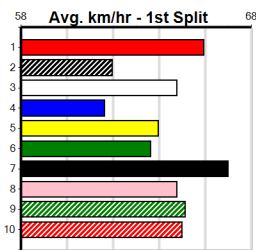

MONTROSE IGA LIQUOR

Distance: 300m, Race Type: Grade 5, Total Prizemoney: $2,925
1st: $1,950, 2nd: $600, 3rd: $300, 4th: $75

4
11:30AM

(VIC time)

FLYING IN HOT (1) comes here with impressive Traralgon form and she is drawn to make every post a winner. TASMAN HOPE (3) has a good record here and he will be in the firing line throughout. LORD PANAMA (4) is better than his past few runs.

Watchdog Tips: **1** **3** **4** **7** **Bet:** **Trifecta 1,3/1,3,4/1,3,4,7 ($10 - 125%)**

1

FLYING IN HOT [5] **Impressive Traralgon form, well drawn, go close** **$2.80**

BK Bitch Apr-21 Sire: ZAMBORA BROCKIE Dam: ROCK ME Trainer: Justin Booker (Kilmany)

Owner(s): J Booker
Winning Distances: < 300m (0) 300 - 399m (6) 400 - 499m (2) 500 - 599m (0) 600 - 699m (0) > 700m (0)
Winning Weights: 25.0(1) 25.2(2) 25.7(1) 25.8(1) 26.3(1) 26.5(1) 26.7(1)

Run	Pos	Wgt	Dist	Track	Date	Time	BOB	Margin	1st/2nd (Time)	PIR	Checked	Comment	WR	Split 1	S/P	Grade
3rd (4)	26.4	350	TRA	R11	18-Mar-24	20.13	20.02	0.50L	RING A DUSTY (20.10)	Q/11	.	.	.	6.62	$4.50	T3-5
5th (4)	26.7	350	TRA	R11	25-Mar-24	20.22	19.90	4.75L	MAJOR MIKE (19.90)	M/24	.	.	.	6.61	$9.40	5
8th (6)	26.8	350	TRA	R11	01-Apr-24	20.69	19.91	12.00	SPEEDY SWAN (19.91)	Q/36	.	SW	.	6.64	$11.00	T3-5
7th (1)	27.0	350	TRA	R7	17-Apr-24	20.23	19.73	4.50L	HEAVY METAL (19.92)	M/56	.	.	.	6.71	$5.10	T3-5
5th (2)	26.6	350	TRA	R10	17-May-24	20.31	19.81	7.50L	IRVING BALE (19.81)	M/35	.	.	.	6.67	$41.40	X45
2nd (6)	25.7	350	TRA	R4	17-Jun-24	20.01	19.76	2.25L	TAKE THE EDGE (19.87)	M/11	.	.	.	6.57	$2.20	5
2nd (1)	25.8	350	TRA	R12	08-Jul-24	19.89	19.86	0.50L	SWOOPING SWAN (19.86)	S/21	.	.	.	6.56	$1.70	5
5th (1)	26.1	350	TRA	R12	12-Jul-24	20.59	19.61	13.00	SWIFTY GIRL (19.71)	M/36	.	.	.	6.88	$7.60	5

Last 3 wins NOT included above

1st (3)	26.3	350	TRA	R12	03-Nov-23	20.13	19.61	1.00L	JULIPA BALE (20.18)	M/21	.	.	.	6.61	$5.30	5
1st (7)	26.7	350	TRA	R10	27-Dec-23	20.01	19.68	2.50L	LAROZA BALE (20.17)	Q/11	.	.	.	6.54	$40.40	X45
1st (5)	26.5	350	TRA	R11	09-Feb-24	19.80	19.47	0.50L	CRUISING THROUGH (19.81)	M/11	.	.	.	6.56	$3.80	5

Box History

Bx	1st	2nd	3rd	4th	5th	6th	7th	8th
1	1	1	1	1	1	1	1	1
2		1	1		2			2
3	3	1			1	2		1
4		1	2	1	2			
5	2	1	2	4				1
6	2			2				2
7	2	1	1		4			1
8		3				1	1	1

Prize Best Starts Trk/Dts APM $26205.00 NBT 58-8-11-6 1-0-0-0 4277