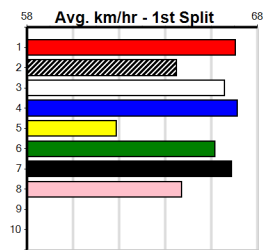

PITSTOP MOWER REPAIRS

8

12:42PM

(VIC time)

Distance: 350m, Race Type: Mixed 4/5, Total Prizemoney: $3,360
1st: $2,250, 2nd: $690, 3rd: $345, 4th: $75

POWER PAWS (6) was a breathtaking 25.68 Geelong winner and she will get plenty of cover from the seven early on. BEN SHAKER (7) can burn early on and he was a slick 25.24 Warrnambool winner recently. PAT ABILITY (1) just needs room initially.

Watchdog Tips: **6** **7** **1** **8** **Bet:** Box Quinella 1,6,7 ($10 for 333.33%)

1

PAT ABILITY [4] **Gifted speedster, should get cover early, threat** **$3.40**

BE Bitch Sep-21 Sire: RAW ABILITY Dam: PAT ME AGAIN Trainer: Shane Millsom (Point Cook)

Owner(s): P Gray

Winning Distances: < 300m (0) 300 - 399m (2) 400 - 499m (6) 500 - 599m (0) 600 - 699m (0) > 700m (0)

Winning Weights: 28.6(1) 28.8(1) 29.0(2) 29.3(2) 29.5(1) 29.9(1)

Pl	Dist	Wgt	Trk	Date	Time	Margin	1st/2nd (Time)	PIR	Checked	Comment	WR	Split 1	S/P	Grade
6th	(2)	28.4	450	WBL	R6	25-Apr-24	25.59	24.87	8.00L	FERNANDO PHIL (25.04)	M/677	. . . .	6.70	$8.80 SH
4th	(7)	28.4	460	GEL	R8	03-May-24	25.90	25.71	2.00L	SHIMA LITE (25.77)	M/433	. . . .	6.74	$3.10 X45
1st	(2)	28.8	450	BAL	R6	15-May-24	25.25	24.79	1.00L	REV ROSE (25.31)	M/111	. . . .	6.48	$8.70 S
1st	(2)	29.3	450	BAL	R5	26-May-24	25.04	24.76	0.75L	KINGSLEY BALE (25.08)	Q/111	. . . .	6.40	$19.80 SH
7th	(8)	29.5	450	BAL	R8	31-May-24	26.25	24.81	21.00	EXPLICIT (24.81)	M/556	. . . .	6.60	$25.10 GRP2
3rd	(3)	29.0	525	MEP	R8	12-Jun-24	30.15	29.89	3.75L	KING OWEN (29.89)	Q/1112	. . . .	5.08	$3.50 5H
5th	(2)	28.7	525	MEA	R11	22-Jun-24	30.50	29.65	3.25L	BLISTERED EARTH (30.27)	M/2222	. . . .	5.17	$3.10 5
2nd	(8)	29.1	300	HVL	R6	07-Jul-24	16.85	16.75	0.50L	DAYTONA (16.83)	Q/3	. . . .	3.96	$4.50 FFA

Last 3 wins NOT included above

1st	(1)	29.0	350	HVL	R7	28-Jan-24	19.19	19.15	1.75L	BEAR LEE BANDIT (19.30)	M/2	. . . .	6.53	$3.80 5H
1st	(7)	29.0	300	HVL	R4	25-Feb-24	16.34	16.27	4.50L	RAPIDFIRE GIRL (16.65)	M/1	. . . .	3.82	$1.30 5
1st	(7)	28.6	460	GEL	R4	19-Apr-24	25.72	25.58	0.50L	SO CERTAIN (25.74)	M/111	. . . .	6.48	$4.50 5

Box History

Bx	1st	2nd	3rd	4th	5th	6th	7th	8th
1	1	2						
2	3				1	1		
3	1	1	1					
4								
5	1							
6				1			1	1
7	2			1				1
8		1						1

Prize Best Starts Trk/Dts APM: $30339.38, 19.19(1)-28/1/24, 22-8-4-1, 3-1-1-0, 15963