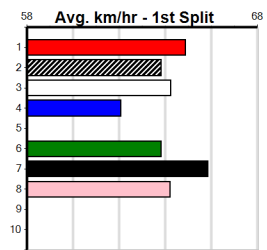

MR HUMMER LIMOS

Distance: 350m, Race Type: Mixed 6/7, Total Prizemoney: $2,925
1st: $1,950, 2nd: $600, 3rd: $300, 4th: $75

WILD VENUS (1) has turned in some great performances here of late and she will appreciate the drop in class. BANK ROBBER (7) has won two of three impressively and he will settle on the speed. ANOKE (8) may be the value runner.

Watchdog Tips: 1 7 8 6 Bet: Win 1

Form Box Wgt Dist Track Date Time BON Margin 1st/2nd (Time) PIR Checked Comment W/R Split 1 S/P Grade
WILD VENUS [7] Shows promise, has the good draw, yes $2.40
Owner(s): BILVIS (SYN), A Gwynne, D Bourke
Trainer: David Bourke (The Basin)

SENSES FAIL [6] Hit or miss early, has the talent, place claims $8.00
Owner(s): H Mcadam
Trainer: Heath Mcadam (Ocean Grove)

DESTINI BELLANCA [6] Just not racing well enough, out of her depth $12.00
Owner(s): RIVERWALK (SYN), A Palmer, J Rinaldi, E Rinaldi
Trainer: Kylie Norton (Craigieburn)

INWARD HARMONY [7] Poor strike rate, unlikely to be a factor $26.00
Owner(s): colmarskano (SYN), C Baker, M Abela, K Abela
Trainer: Colin Baker (Lara)

*** VACANT BOX ***
Owner(s):
Trainer:
Box History

1

2

3

4

5