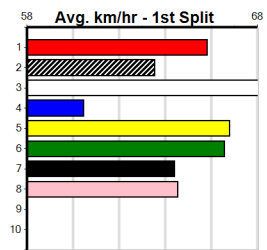

CROYDON HOMING PIGEON CLUB

Distance: 350m, Race Type: Grade 5, Total Prizemoney: $2,925
1st: $1,950, 2nd: $600, 3rd: $300, 4th: $75

CHALLIS CANDY (3) has recorded back to back smart wins here recently and she will prove hard to reel in again. DARNUM DESIRE (7) is a powerful type and she will stay wide in her races. CRACKERJACK JET (5) is nearing another win.

Watchdog Tips: 3 7 5 2 Bet: Win 3

Race 1: BIG TRUCKER (QLD)[5] Placed in four of seven here, well drawn, place $10.00. Owner: K Tucker. Sire: JAGGER SWAGGER, Dam: SLEEK MOMENTUM. Trainer: Christian Wilk (Tanjil South). Includes box history and prize details.

Race 2: MICK SAYS SO [5] Drops in class, good mid race pace, keep safe $6.50. Owner: At The Nugget (SYN), T Welsh, D Fagan. Sire: ORSON ALLEN, Dam: ZIPPY ZURI. Trainer: Sean Lithgow (Devon Meadows). Includes box history and prize details.

Race 3: CHALLIS CANDY [5] Dominant in her past two, fast early, yes $3.40. Owner: Three Cheeky Monkeys (SYN), G Laidlay, P Laidlay, D Barnett, M Lampett, J Lampett. Sire: BARCIA BALE, Dam: CHALLIS ANNIE. Trainer: Pauline Laidlay (Devon Meadows). Includes box history and prize details.

Race 4: CATCH SOME RAYS [5] First look here, may need it easier, next time $16.00. Owner: DODGE N BOOKS (SYN), J Booker, R Aurisch, K Morrison. Sire: AUSSIE INFRARED, Dam: QUICK PAWS. Trainer: Kellie Morrison (Kilmany). Includes box history and prize details.

Race 5: CRACKERJACK JET [5] Consistent type, quick PB here, can threaten $4.20. Owner: G Hammerstein. Sire: BERNARDO, Dam: MAXIMUM OAKS. Trainer: Grant Hammerstein (Kinglake We). Includes box history and prize details.