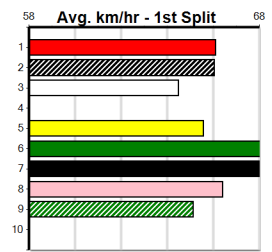

STRAIGHT RACING...GREAT RACING

Distance: 300m, Race Type: Mixed 4/5, Total Prizemoney: $3,360
1st: $2,250, 2nd: $690, 3rd: $345, 4th: $75

GUNAI PRINCE (6) has won three of his past four in devastating fashion and he should light them up soon after box rise. GRETEL'S GIRL (2) is better than her form reads and she will be prominent throughout. AUSSIE SUPREME (1) has claims

Watchdog Tips: 6 2 1 8 Bet: Win 6

Form Box Wgt Dist Track Date Time BON Margin 1st/2nd (Time) PIR Checked Comment W/R Split 1 S/P Grade

AUSSIE SUPREME [5] Quick PB here, has the good draw, threat $4.60
RF Dog Oct-21 Sire: AUSSIE INFRARED Dam: DOUBLE SUPREME
Owner(s): T Tufo
Trainer: Tony Tufo (Labertouche)

Box History table and Prize Best Starts Trk/Dts APM for AUSSIE SUPREME

GRETEL'S GIRL [5] Better than form, has early speed, danger $8.00
BK Bitch Sep-21 Sire: SHIMA SHINE Dam: ELEVATED
Owner(s): J Booker
Trainer: Justin Booker (Kilmany)

Box History table and Prize Best Starts Trk/Dts APM for GRETEL'S GIRL

MALO MAGIC (NSW)[4] Racing well but this is harder, place best $7.50
RF Dog Jan-20 Sire: FERNANDO BALE Dam: DYNA FANCY
Owner(s): BACHELOR CLUB (SYN), P Martinovic, J Martinovic, J Martinovic
Trainer: John Martinovic (Koo Wee Rup)

Box History table and Prize Best Starts Trk/Dts APM for MALO MAGIC

DELTA PAWS [5] Wide runner in three is a concern, place $9.00
BD Bitch May-22 Sire: AUSSIE INFRARED Dam: QUICK PAWS
Owner(s): R Winter
Trainer: Ronald Winter (Denison)

Box History table and Prize Best Starts Trk/Dts APM for DELTA PAWS

CELTIC BOUY [5] Runs into a couple of rockets, prefer others $26.00
BK Dog May-20 Sire: KEYBOW Dam: BOGIE CLASSIC
Owner(s): S Van oirschot
Trainer: Steven Van oirschot (Moe South)

Box History table and Prize Best Starts Trk/Dts APM for CELTIC BOUY

1

2

3

4

5