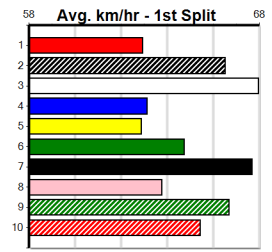

Watchdog Tips: 3 2 6 8 Bet: Win 3

MILLARA'S MONEY [5] Down on confidence, draw helps, place \$12.00
Owner(s): Eye Candy (SYN), C Wilk, K Gorman
Sire: FERNANDO BALE Dam: DREAMY EYES
Trainer: Christian Wilk (Tanjil South)