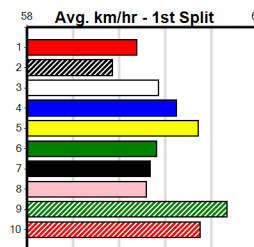

SPORTSBET MAKE IT A MULTI

Distance: 350m, Race Type: Grade 5 T3, Total Prizemoney: $2,925
1st: $1,950, 2nd: $600, 3rd: $300, 4th: $75

QUILLA REEF (8) can be hard to follow but she has impressive pace once balanced and she does excel from this draw. FULL GLAMOUR (6) owns a solid 19.74 PB here and she can work into contention mid race. VIPER (2) is more than capable.

Watchdog Tips: 8 6 2 3 Bet: Win 8

Form Box Wgt Dist Track Date Time BON Margin 1st/2nd (Time) PIR Checked Comment W/R Split 1 S/P Grade

VIKING [5] Talented but can push up the track, place best $7.50
Owner(s): Eye Candy (SYN), C Wilk, K Gorman
Sire: KAYDA SHAE Dam: LITTLE BIDDY
Trainer: Kate Gorman (Tanjil South)
Winning Distances: < 300m (0) 300 - 399m (5) 400 - 499m (3) 500 - 599m (0) 600 - 699m (0) > 700m (0)
Winning Weights: 29.9(1) 30.2(1) 30.4(1) 30.5(1) 30.8(1) 30.9(1) 31.0(1) 31.1(1)
7th (1) 31.1 300 HVL R11 17-May-24 17.31 16.92 4.75L FEROCIOUS SANDY (16.98) S/7 . . . . 4.06 $4.00 T3-5
1st (1) 31.1 400 WGL R11 23-May-24 22.84 22.75 1.25L MR. BARTENDER (22.92) M/22 . . . . 8.42 $4.70 X45
5th (6) 31.2 395 TRA R9 29-May-24 22.71 22.23 6.00L MYALL PRAWN (22.31) M/665 . . . . 3.89 $17.00 5
6th (6) 31.2 435 SLE R12 05-Jun-24 25.15 24.37 12.00 FIRE HOSE (24.37) M/568 . . . . 5.33 $18.80 5NP
3rd (2) 31.5 395 TRA R9 17-Jun-24 22.56 21.97 5.50L ARTS INFERNO (22.19) M/754 . . . . 3.90 $6.30 SH
6th (3) 31.4 435 SLE R11 23-Jun-24 25.18 24.37 9.00L GAYLE BALE (24.57) M/788 . . . . 5.46 $24.90 5
4th (5) 32.0 435 SLE R7 03-Jul-24 24.90 24.41 3.00L DAN DAN (24.69) M/222 . . . . 5.31 $9.70 5NP
3rd (6) 31.3 400 WGL R11 11-Jul-24 23.53 23.08 5.50L JUNIOR PISTOL (23.15) M/33 . . . . W 8.85 $3.30 T3-5
Last 3 wins NOT included above
1st (1) 30.9 450 SHP R8 14-Oct-23 25.77 25.77 3.00L NANNA'S BLUE BOY (25.98) M/311 . . . . 6.72 $12.00 X45
1st (8) 29.9 395 TRA R6 26-Feb-24 22.31 22.29 3.25L UNDER HIS SPELL (22.53) Q/111 . . . . 3.79 $9.10 5
1st (5) 30.2 435 SLE R12 07-Mar-24 24.72 24.68 5.00L VICTORY BOOM (25.06) M/111 . . . . 5.30 $3.50 5

Box History
Bx 1st 2nd 3rd 4th 5th 6th 7th 8th
1 3 1 1 1 1 1 1
2 1 2 1 1 1 1 1
3 1 1 1 1 1 1 1
4 1 4 1 1 1 1 1
5 2 2 2 2 1 1 1
6 1 1 1 1 1 1 1
7 1 1 1 1 1 1 1
8 2 1 1 3 3
Prize Best $15335.00
Starts NBT
Trk/Dts 54-8-4-13
APM 2-0-0-1 4668