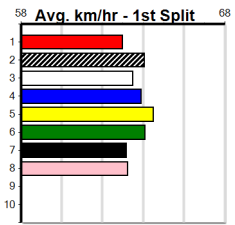

EUREKA CONCRETE

Distance: 545m, Race Type: Grade 5 T3, Total Prizemoney: $1,740
1st: $1,150, 2nd: $360, 3rd: $180, 4th: $50

Watchdog Tips:

0 0 0 0

Bet:

Main race results table with columns for Form, Box, Weight, Dist, Track, Date, Time, BON, Margin, 1st/2nd (Time), PIR, Checked, Comment, W/R, Split 1, S/P, Grade, and Winning Boxes.