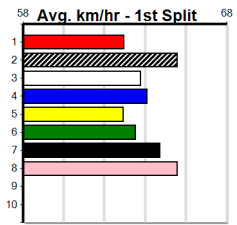

BALLARAT FUNCTION CENTRE

Distance: 390m, Race Type: Tier 3 - Grade 6, Total Prizemoney: $1,530
1st: $1,000, 2nd: $320, 3rd: $160, 4th: $50

9
5:35PM
(VIC time)

Watchdog Tips:

0 0 0 0

Bet:

Main race results table with columns: Form, Box, Weight, Dist, Track, Date, Time, BON, Margin, 1st/2nd (Time), PIR, Checked, Comment, W/R, Split 1, S/P, Grade. Includes race numbers 1-10 and various horse names like HARTLAND DUKE, BERN'S BANJO, CIRCLE THE STORM, PELICAN FLYER, AGGREGATE, NOTORIOUS BLAZE, CIRCLE THE SPACE, USKO BALE, and NO RESERVE.