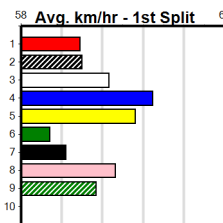

Ballarat

SJC CONCRETING

2

3:14PM

(VIC time)

Distance: 390m, Race Type: Tier 3 - Maiden, Total Prizemoney: \$1,530
1st: \$1,000, 2nd: \$320, 3rd: \$160, 4th: \$50

Watchdog Tips:

0 0 0 0