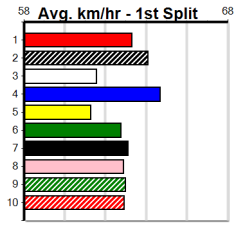

12 6:32PM (VIC time)

Distance: 390m, Race Type: Grade 5 T3, Total Prizemoney: $1,530 1st: $1,000, 2nd: $320, 3rd: $160, 4th: $50

Watchdog Tips: 0 0 0 0 Bet:

Main table containing race details for 10 horses, including names, trainers, owners, and performance statistics.