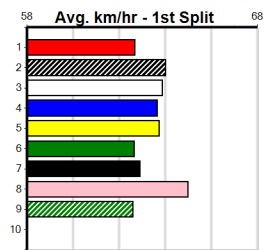

SOUTHERN SHEETMETAL

Distance: 450m, Race Type: Grade 5 T3, Total Prizemoney: $1,530
1st: $1,000, 2nd: $320, 3rd: $160, 4th: $50

Watchdog Tips:

Bet:

Table with columns: Form Box, Wgt, Dist, Track, Date, Time, BON, Margin, 1st/2nd (Time), PIR, Checked, Comment, W/R, Split 1, S/P, Grade

SHIMA HARLEY [5]
BD Dog May-22 Sire: FERNANDO BALE Dam: SHIMA CLASSIC
Owner(s): G Mitchell
Trainer: Donna Knight (Talbot)
Winning Distances: < 300m (0) 300 - 399m (0) 400 - 499m (3) 500 - 599m (0) 600 - 699m (0) > 700m (0)
Winning Weights: 30.3(1) 31.9(1) 32.0(1)
Box History table and Prize Best Starts Trk/Dts APM

PRETTY PANAMA [5]
BK Bitch Dec-21 Sire: SUPERIOR PANAMA Dam: GEMILLY
Owner(s): Over The Bridge (SYN), D Woolgar, C Woolgar, D Spence, P Coughlin, B Crosby
Trainer: Allan Meyer (Hoppers Crossing)
Winning Distances: < 300m (0) 300 - 399m (3) 400 - 499m (2) 500 - 599m (0) 600 - 699m (0) > 700m (0)
Winning Weights: 27.4(1) 27.6(1) 28.0(2) 28.5(1)
Box History table and Prize Best Starts Trk/Dts APM

HAD A MISCHIEF [5]
BK Dog Aug-21 Sire: HARD STYLE RICO Dam: SASSY RIOT
Owner(s): T Kingcott
Trainer: Paul Mathieson (Myrniong)
Winning Distances: < 300m (0) 300 - 399m (0) 400 - 499m (3) 500 - 599m (0) 600 - 699m (0) > 700m (0)
Winning Weights: 30.2(2) 30.8(1)
Box History table and Prize Best Starts Trk/Dts APM

ASTON ANGELO [5]
BD Dog Apr-22 Sire: TOMMY SHELBY Dam: ASTON MEILLEUR
Owner(s): R Borda
Trainer: David Condon (Devon Meadows)
Winning Distances: < 300m (0) 300 - 399m (7) 400 - 499m (2) 500 - 599m (0) 600 - 699m (0) > 700m (0)
Winning Weights: 32.1(1) 32.4(1) 32.5(1) 32.6(1) 32.7(2) 32.8(2) 33.0(1)
Box History table and Prize Best Starts Trk/Dts APM

OUR LAST HOPE [5]
WBD Dog Dec-21 Sire: ALLEN DEED Dam: ZIPPING AMBER
Owner(s): S Bryan
Trainer: Donna Knight (Talbot)
Winning Distances: < 300m (0) 300 - 399m (1) 400 - 499m (1) 500 - 599m (1) 600 - 699m (0) > 700m (0)
Winning Weights: 28.3(1) 29.5(1) 29.8(1)
Box History table and Prize Best Starts Trk/Dts APM