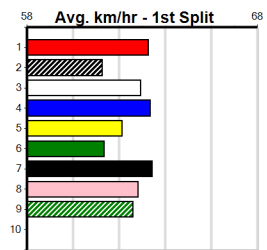

*** NO RESERVE ***

Sire: Dam: Trainer:

Owner(s):

Winning Distances: < 300m (0) 300 - 399m (0) 400 - 499m (0) 500 - 599m (0) 600 - 699m (0) > 700m (0)

Winning Weights:

Box History

PAUA OF BUDDY AT STUD

Distance: 450m, Race Type: Grade 5 T3, Total Prizemoney: \$1,530
1st: \$1,000, 2nd: \$320, 3rd: \$160, 4th: \$50