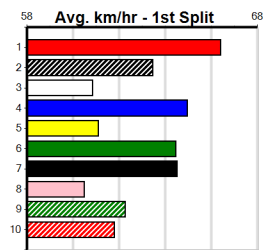

DOWNLOAD THE WATCHDOG APP

Distance: 390m, Race Type: Tier 3 - Grade 7, Total Prizemoney: $1,530
1st: $1,000, 2nd: $320, 3rd: $160, 4th: $50

Watchdog Tips:

Bet:

Form Box	Wgt	Dist	Track	Date	Time	BON	Margin	1st/2nd (Time)	PIR	Checked	Comment	WR	Split 1	S/P	Grade

1

BETSY ROSE [7]

BK Bitch **Feb-22** Sire: **FABREGAS** Dam: **GEORGIA KATE**
Owner(s): CHAMPAGNE PTN (SYN), S Smith, A Langton **Trainer:** Heather Baxter (Murtoa)
Winning Distances: < 300m (0) 300 - 399m (0) 400 - 499m (1) 500 - 599m (0) 600 - 699m (0) > 700m (0)
Winning Weights: 31.9(1)

1st (1)	31.9	410	HOR	R1	05-Mar-24	23.24	22.89	1.5L PASSING (23.33)	M/11				10.35	$6.30	M
4th (8)	32.3	410	HOR	R9	12-Mar-24	23.70	23.06	7.50L DASHING CLAUDIA (23.21)	S/44		SW		10.71	$12.80	X67
4th (1)	32.1	410	HOR	R10	29-Mar-24	23.53	23.23	2.75L SQUIGGLY PAPA (23.34)	S/44				10.65	$3.10	X67
3rd (5)	32.3	410	HOR	R4	30-Apr-24	23.86	23.20	4.25L TASTE OF HELL (23.57)	M/45				10.46	$10.40	X67
3rd (1)	32.3	485	HOR	R4	07-May-24	27.67	27.15	7.50L TAMMY MCIVOR (27.15)	M/223				6.65	$10.50	X67
5th (5)	32.3	485	HOR	R10	14-May-24	28.31	27.09	11.00 ON SONG ICE (27.56)	M/545				6.89	$7.50	RW
7th (6)	31.8	485	HOR	R7	18-Jun-24	28.31	27.26	8.50L JED'S MEMORY (27.73)	M/566				6.71	$9.90	RW
5th (4)	31.8	485	HOR	R5	09-Jul-24	28.32	27.40	14.00 JED'S MEMORY (27.40)	M/445				6.79	$12.10	RW

Last 3 wins NOT included above

Bx	1st	2nd	3rd	4th	5th	6th	7th	8th
1	1							
2				1				
3								
4					1			
5		1	1		1			
6								1
7		1	1					
8				1	1			

Prize Best	$4005.00
Starts	FSH
Trk/Dts	12-1-2-3
APM	0-0-0-0
	1792

2

IN THE MIX [7]

BK Dog **Feb-22** Sire: **FABREGAS** Dam: **GEORGIA KATE**
Owner(s): I Need a Hobby (SYN), C O'donnell, F Cugliari **Trainer:** Cameron Morris-flynn (Mitchell P)
Winning Distances: < 300m (0) 300 - 399m (0) 400 - 499m (1) 500 - 599m (0) 600 - 699m (0) > 700m (0)
Winning Weights: 33.7(1)

6th (7)	33.2	450	SHP	R3	02-May-24	26.76	25.99	9.00L DEPUTY FRED (26.17)	M/756				7.03	$23.80	T3-7
8th (3)	33.1	450	WBL	R7	06-May-24	26.96	25.46	18.00 POSIE YOU PEST (25.74)	M/788		VO		6.90	$33.60	7
5th (7)	33.5	390	WBL	R3	27-May-24	22.73	22.17	8.00L WESTERN BALE (22.17)	S/45				8.86	$31.30	7
7th (7)	34.3	300	HVL	R2	31-May-24	17.21	16.66	2.75L GARY KNEW IT (17.03)	M/8				4.14	$27.30	T3-7
6th (6)	34.3	460	GEL	R5	04-Jun-24	27.02	26.09	13.00 ABLETT FLYER (26.14)	S/656				6.93	$13.30	X67
8th (3)	33.8	450	WBL	R7	10-Jun-24	26.62	25.51	14.00 VALLETTA DIVA (25.67)	M/668				7.05	$38.20	X67
8th (4)	33.7	300	HVL	R3	05-Jul-24	17.49	16.98	5.50L LITTLE WHIP (17.12)	S/8				4.22	$20.70	T3-7
5th (6)	33.6	390	WBL	R4	15-Jul-24	23.18	22.62	2.00L ASTON ADVANCE (23.04)	M/33				8.93	$8.00	7

Last 3 wins NOT included above

1st (7)	33.7	410	HOR	R1	29-Mar-24	23.57	23.23	5.00L REIKO WALTER (23.91)	M/11				10.54	$25.60	M

Bx	1st	2nd	3rd	4th	5th	6th	7th	8th
1								
2								1
3				1				2
4				1		2		1
5				1				
6		1			1	1		
7	1				1	1	1	
8								

Prize Best	$1800.00
Starts	FSH
Trk/Dts	16-1-1-0
APM	0-0-0-0
	1050