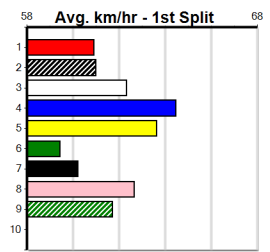

***** NO RESERVE *****

Owner(s): Sire: Dam: Trainer:

Winning Distances: < 300m (0) 300 - 399m (0) 400 - 499m (0) 500 - 599m (0) 600 - 699m (0) > 700m (0)

Winning Weights: Box History

SJC CONCRETING

Distance: 390m, Race Type: Tier 3 - Maiden, Total Prizemoney: \$1,530
1st: \$1,000, 2nd: \$320, 3rd: \$160, 4th: \$50