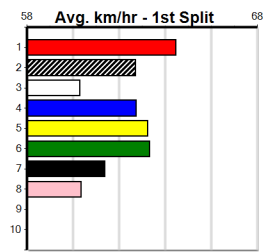

SWEET NETTY'S CATERING

Distance: 390m, Race Type: Tier 3 - Grade 6, Total Prizemoney: $1,530
1st: $1,000, 2nd: $320, 3rd: $160, 4th: $50

Watchdog Tips: ☐ ☐ ☐ ☐ ☐ ☐

Bet:

1
2

Form Box	Wgt	Dist	Track	Date	Time	BON	Margin	1st/2nd (Time)	PIR	Checked	Comment	WR	Split 1	S/P	Grade
CIRCLE THE SUN [6]															
BK	Dog	Dec-21			Sire: KC AND ALL			Dam: CIRCLE OF DREAMS			Trainer: Andrea Gurry (Nhill)				
Owner(s): A Gurry															
Winning Distances: < 300m (0) 300 - 399m (2) 400 - 499m (0) 500 - 599m (0) 600 - 699m (0) > 700m (0)															
Winning Weights: 34.9(1) 35.3(1)															
1st (1)	35.3	395	BGC	R2	24-Apr-24	23.10	22.70	2.25L FLYING CRUISE (23.27)	2	2			10.72	$2.90	NNP
4th (3)	35.3	395	BGC	R11	08-May-24	23.27	22.58	3.00L SWIFT LIONEL (23.06)	4	4			10.90	$9.50	5
4th (6)	35.3	395	BGC	R9	17-May-24	23.18	22.49	10.00 HOTEL WHISKY ONE (22.49)	6	6			10.81	$34.00	5
5th (7)	35.8	395	BGC	R11	29-May-24	23.32	22.79	7.00L TYPHOON NEV (22.83)	6	6			10.98	$19.00	5
7th (7)	35.0	410	HOR	R2	02-Jul-24	24.11	23.04	6.50L LEGGETT BALE (23.67)	M/78				10.73	$27.00	X67
5th (1)	35.0	410	HOR	R12	09-Jul-24	24.04	22.97	6.50L RAPIDFIRE MORRIS (23.60)	M/55				10.69	$5.20	6G
7th (1)	35.0	410	HOR	R10	13-Jul-24	24.02	23.35	10.00 LILYDALE (23.35)	M/55				10.75	$20.10	6G
6th (7)	34.9	410	HOR	R3	16-Jul-24	24.02	23.34	8.50L LILYDALE (23.45)	M/77				10.70	$96.30	6G
Last 3 wins NOT included above															
1st (4)	34.9	395	BGC	R1	10-Apr-24	23.27	22.67	1.75L BLUE MARINA (23.39)	3	3			10.89	$4.80	M
Prize Best Starts Trk/Dts APM															

Form Box	Wgt	Dist	Track	Date	Time	BON	Margin	1st/2nd (Time)	PIR	Checked	Comment	WR	Split 1	S/P	Grade
SALMON SPRAY [6]															
BK	Bitch	Mar-22			Sire: ASTON DUKE			Dam: STARLIGHT JILL			Trainer: Andrew Mooney (Amherst)				
Owner(s): A Mooney															
Winning Distances: < 300m (0) 300 - 399m (2) 400 - 499m (0) 500 - 599m (0) 600 - 699m (0) > 700m (0)															
Winning Weights: 27.5(1) 27.8(1)															
7th (3)	27.7	390	BAL	R4	12-May-24	23.27	22.15	11.00 BLACKPOOL TRIP (22.54)	M/67				8.81	$3.30	T3-7
6th (1)	27.5	425	BEN	R9	22-May-24	25.04	24.25	7.00L BENNACHIE ASH (24.56)	M/777				7.06	$13.20	7
7th (7)	27.6	425	BEN	R4	29-May-24	25.13	24.04	13.00 KAYE NIGHT (24.26)	M/257				6.61	$8.60	T3-7
1st (4)	27.8	390	BAL	R10	09-Jun-24	22.56	22.34	4.75L MAKE US DREAM (22.89)	Q/11				8.35	$6.10	T3-7
5th (8)	27.7	390	BAL	R4	16-Jun-24	23.11	22.46	9.50L SOLID GROUND (22.46)	M/27			W	8.55	$8.30	T3-6
6th (6)	27.5	425	BEN	R4	26-Jun-24	24.97	23.91	10.00 SPIT THE CHIPS (24.29)	Q/114				6.61	$7.50	T3-6
4th (2)	27.6	390	BAL	R4	30-Jun-24	22.59	22.21	3.25L JAMS NIMBLE (22.36)	Q/12				8.30	$9.90	T3-6
5th (1)	27.6	410	HOR	R11	09-Jul-24	24.09	22.97	8.50L PAW YONDER (23.52)	Q/35			W	10.55	$13.60	X67
Last 3 wins NOT included above															
1st (1)	27.5	390	BAL	R1	15-Apr-24	22.83	22.28	0.75L PIPPA (22.88)	Q/11				8.47	$3.50	T3-M
Prize Best Starts Trk/Dts APM