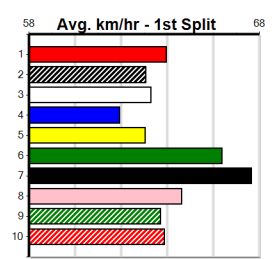

Ballarat
11
6:12PM
(VIC time)

TOWN & COUNTRY LINE MARKING

Distance: 390m, Race Type: Grade 5 T3, Total Prizemoney: $1,530
1st: $1,000, 2nd: $320, 3rd: $160, 4th: $50

Watchdog Tips: ☐ ☐ ☐ ☐ Bet: ☐

ORSON KING [5]
WF Dog Mar-20 Sire: **ORSON ALLEN** Dam: **TIGGERLONG SCAR** Trainer: **Jason Formosa (Heathcote)**
Owner(s): **C Scott**
Winning Distances: **< 300m (0) 300 - 399m (13) 400 - 499m (4) 500 - 599m (0) 600 - 699m (0) > 700m (0)**
Winning Weights: **29.4(1) 30.7(1) 31.0(1) 31.1(2) 31.2(4) 31.3(1) 31.6(1) 31.8(1) 32.0(3) 32.3(2)**

1st	2nd	3rd	4th	5th	6th	7th	8th
1st (7) 32.0 390 WBL R12 27-May-24	22.50	22.17	1.75L WINNIE'S WISH (22.61)	M/11			
7th (8) 32.3 390 WBL R12 03-Jun-24	23.20	22.23	8.50L JUICE (22.63)	S/57			
1st (6) 32.0 390 WBL R5 10-Jun-24	22.56	22.18	4.25L CHASING JIMMY (22.85)	S/11		SW	
1st (2) 31.8 390 WBL R10 17-Jun-24	22.51	22.51	2.25L BALLOON HEAD (22.65)	Q/11			
2nd (1) 32.3 425 BEN R10 26-Jun-24	24.49	23.91	0.50L THAI MOGWAI (24.46)	Q/111			
6th (1) 32.3 390 SHP R5 04-Jul-24	22.91	22.18	11.00 NANA'S TRIFLE (22.18)	M/46			
6th (2) 32.2 390 BAL R11 07-Jul-24	22.79	22.17	2.75L BLUE RISE (22.60)	S/36			
8th (3) 32.6 390 BAL R4 14-Jul-24	23.51	22.33	11.00 RIE BALE (22.74)	S/78		VO	

Last 3 wins NOT included above

1st (2) 32.0 390 BAL R11 13-Nov-23	22.42	22.31	1.25L PHANTOM PATCH (22.50)	M/21			8.48	$8.70 T3-5
1st (8) 32.3 425 BEN R7 18-Nov-23	24.27	24.05	0.75L SMILING SPANIARD (24.32)	M/111			6.64	$6.70 5
1st (7) 32.3 400 GEL R6 04-Dec-23	22.57	22.52	3.00L FENTONS RISE (22.77)	Q/11		SW	8.34	$13.60 5

Box History

Bx	1st	2nd	3rd	4th	5th	6th	7th	8th
1	3	2	1		2	2	3	
2	4			2	1	4	2	
3	2				1	3	1	2
4		1		2	1		3	
5	1	2	3	1	1	3	1	
6	1			2	1	1	3	1
7	4	1	1	2	2		3	2
8	2	3	3	1	4			4

Prize Best Starts Trk/Dts APM: $29580.00, 22.42(2)-13/11/23, 97-17-9-8, 14-1-1-3, 3891