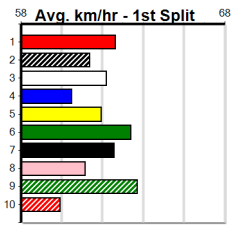

Sale

MAFFRA POLY & PUMPS (275+RANK)

Distance: 510m, Race Type: Grade 5, Total Prizemoney: \$1,740
1st: \$1,150, 2nd: \$360, 3rd: \$180, 4th: \$50

8

1:40PM

(VIC time)

Watchdog Tips: **0 0 0 0** Bet: **0**

Form	Box	Weight	Dist	Track	Date	Time	BON	Margin	1st/2nd (Time)	PIR	Checked	Comment	W/R	Split 1	S/P	Grade																																																																
1 DUSTY OLD ROAD [5]																																																																																
F	D				Apr-21	HOOKED ON SCOTCH		TINDERELLA																																																																								
Trainer: Corey Fulford (Maffra)																																																																																
2nd	(4)	33.3	460	WGL	R8	04-Jul-24	26.33	26.13	3.00LNINETYMILE QUEEN (26.13)	M/222	.	.	.	6.75	\$22.60	X45																																																																
4th	(2)	33.2	435	SLE	R12	07-Jul-24	25.00	24.39	3.00LGALLOPING JIMMY (24.80)	M/444	.	.	.	5.37	\$17.00	X45																																																																
4th	(5)	33.3	400	WGL	R6	11-Jul-24	23.37	23.08	3.25LAUDACIOUS PADDY (23.15)	M/55	.	.	.	8.90	\$5.40	T3-5																																																																
6th	(5)	33.0	510	SLE	R5	21-Jul-24	29.48	28.81	6.00LDR. ANGELO (29.09)	M/666	.	.	.	9.64	\$20.80	5																																																																
Owner(s): C Fulford																																																																																
<table border="1" style="float: right;"> <thead> <tr><th colspan="8">Winning Boxes</th></tr> <tr><th>1</th><th>2</th><th>3</th><th>4</th><th>5</th><th>6</th><th>7</th><th>8</th></tr> </thead> <tbody> <tr><td>1</td><td>4</td><td>3</td><td>1</td><td></td><td></td><td></td><td></td></tr> <tr><td>Prize</td><td colspan="7">\$20,245.00</td></tr> <tr><td>Best</td><td colspan="7">NBT</td></tr> <tr><td>Starts</td><td colspan="7">85-10-6-14</td></tr> <tr><td>Trk/Dst</td><td colspan="7">9-0-0-0</td></tr> <tr><td>APM</td><td colspan="7">\$4156</td></tr> </tbody> </table>																	Winning Boxes								1	2	3	4	5	6	7	8	1	4	3	1					Prize	\$20,245.00							Best	NBT							Starts	85-10-6-14							Trk/Dst	9-0-0-0							APM	\$4156						
Winning Boxes																																																																																
1	2	3	4	5	6	7	8																																																																									
1	4	3	1																																																																													
Prize	\$20,245.00																																																																															
Best	NBT																																																																															
Starts	85-10-6-14																																																																															
Trk/Dst	9-0-0-0																																																																															
APM	\$4156																																																																															
2 CREW [5]																																																																																
BK	D				Jul-20	AUSSIE INFRARED		MIRIAM																																																																								
Trainer: Jennifer Gill (Darriman)																																																																																
7th	(8)	34.2	435	SLE	R12	30-Jun-24	25.25	24.46	9.00LMADALIA SNOOPY (24.62)	M/888	.	.	.	5.47	\$21.20	5																																																																
7th	(8)	33.8	435	SLE	R5	07-Jul-24	25.38	24.39	12.00LDR. FARRAH (24.54)	M/877	.	.	.	5.53	\$34.40	5H																																																																
1st	(8)	34.0	450	TRA	R6	10-Jul-24	25.57	25.57	2.50LLAMONT BALE (25.73)	Q/2111	.	.	.	6.78	\$8.40	5																																																																
1st	(4)	34.4	500	TRA	R8	15-Jul-24	29.15	29.15	0.50LSTEELE JAKIT (29.18)	Q/111	.	.	.	9.51	\$7.70	T3-5																																																																
Owner(s): J Gill																																																																																
<table border="1" style="float: right;"> <thead> <tr><th colspan="8">Winning Boxes</th></tr> <tr><th>1</th><th>2</th><th>3</th><th>4</th><th>5</th><th>6</th><th>7</th><th>8</th></tr> </thead> <tbody> <tr><td>2</td><td>2</td><td></td><td>2</td><td></td><td></td><td>2</td><td>1</td></tr> <tr><td>Prize</td><td colspan="7">\$17,178.00</td></tr> <tr><td>Best</td><td colspan="7">29.02</td></tr> <tr><td>Starts</td><td colspan="7">58-9-2-6</td></tr> <tr><td>Trk/Dst</td><td colspan="7">9-1-0-0</td></tr> <tr><td>APM</td><td colspan="7">\$4692</td></tr> </tbody> </table>																	Winning Boxes								1	2	3	4	5	6	7	8	2	2		2			2	1	Prize	\$17,178.00							Best	29.02							Starts	58-9-2-6							Trk/Dst	9-1-0-0							APM	\$4692						
Winning Boxes																																																																																
1	2	3	4	5	6	7	8																																																																									
2	2		2			2	1																																																																									
Prize	\$17,178.00																																																																															
Best	29.02																																																																															
Starts	58-9-2-6																																																																															
Trk/Dst	9-1-0-0																																																																															
APM	\$4692																																																																															
3 BOOT A DREAM [5]																																																																																
BD	D				Feb-21	MY REDEEMER		LITTLE SAMARA																																																																								
Trainer: Arend Gringhuis (Ripplebrook)																																																																																
6th	(6)	35.2	450	BAL	R5	23-Jun-24	25.84	25.50	5.00LCATCH MY DRIFT (25.50)	M/764	.	.	.	7.04	\$11.70	T3-5																																																																
4th	(8)	35.2	515	SAP	R5	01-Jul-24	30.54	29.44	7.50LBOURNE SARAH (30.05)	M/5444	.	.	.	5.39	\$11.30	5																																																																
8th	(5)	35.1	515	SAP	R12	08-Jul-24	30.60	29.50	10.00LTARGET RANGE (29.92)	S/7668	.	.	.	5.31	\$13.70	5NP																																																																
6th	(3)	35.5	460	WGL	R7	16-Jul-24	26.72	25.75	8.50LBO RHAPSODY (26.16)	M/777	.	.	.	6.80	\$88.80	5H																																																																
Owner(s): A Gringhuis																																																																																
<table border="1" style="float: right;"> <thead> <tr><th colspan="8">Winning Boxes</th></tr> <tr><th>1</th><th>2</th><th>3</th><th>4</th><th>5</th><th>6</th><th>7</th><th>8</th></tr> </thead> <tbody> <tr><td>4</td><td></td><td>2</td><td>3</td><td></td><td>2</td><td></td><td>1</td></tr> <tr><td>Prize</td><td colspan="7">\$24,740.00</td></tr> <tr><td>Best</td><td colspan="7">29.19</td></tr> <tr><td>Starts</td><td colspan="7">76-12-7-6</td></tr> <tr><td>Trk/Dst</td><td colspan="7">3-1-0-1</td></tr> <tr><td>APM</td><td colspan="7">\$4979</td></tr> </tbody> </table>																	Winning Boxes								1	2	3	4	5	6	7	8	4		2	3		2		1	Prize	\$24,740.00							Best	29.19							Starts	76-12-7-6							Trk/Dst	3-1-0-1							APM	\$4979						
Winning Boxes																																																																																
1	2	3	4	5	6	7	8																																																																									
4		2	3		2		1																																																																									
Prize	\$24,740.00																																																																															
Best	29.19																																																																															
Starts	76-12-7-6																																																																															
Trk/Dst	3-1-0-1																																																																															
APM	\$4979																																																																															
4 DR. BROOKLYNN [5]																																																																																
BK	B				Jun-20	BERNARDO		DR. CADENZA																																																																								
Trainer: Kimberley McMahon (Darriman)																																																																																
6th	(8)	30.8	510	SLE	R6	30-Jun-24	29.46	28.84	9.00LREEMA BALE (28.84)	M/866	.	.	.	9.54	\$44.70	X45																																																																
7th	(4)	30.6	510	SLE	R8	03-Jul-24	29.52	28.97	8.00LHIGH EMOTION (28.97)	M/767	.	.	.	9.68	\$52.60	X45																																																																
4th	(3)	30.4	500	TRA	R8	08-Jul-24	28.35	28.08	4.00LINTERNAL AFFAIRS (28.08)	Q/343	.	.	.	9.42	\$12.20	5																																																																
7th	(6)	29.9	435	SLE	R11	14-Jul-24	25.34	24.43	9.00LBEAUTIFUL LIAR (24.75)	M/666	.	.	.	5.61	\$57.60	5																																																																
Owner(s): DOCTORS KENNELS (SYN), J McMahon, J Gill																																																																																
<table border="1" style="float: right;"> <thead> <tr><th colspan="8">Winning Boxes</th></tr> <tr><th>1</th><th>2</th><th>3</th><th>4</th><th>5</th><th>6</th><th>7</th><th>8</th></tr> </thead> <tbody> <tr><td>1</td><td>2</td><td>1</td><td></td><td></td><td></td><td></td><td></td></tr> <tr><td>Prize</td><td colspan="7">\$20,825.00</td></tr> <tr><td>Best</td><td colspan="7">29.00</td></tr> <tr><td>Starts</td><td colspan="7">92-5-8-14</td></tr> <tr><td>Trk/Dst</td><td colspan="7">10-2-0-0</td></tr> <tr><td>APM</td><td colspan="7">\$4147</td></tr> </tbody> </table>																	Winning Boxes								1	2	3	4	5	6	7	8	1	2	1						Prize	\$20,825.00							Best	29.00							Starts	92-5-8-14							Trk/Dst	10-2-0-0							APM	\$4147						
Winning Boxes																																																																																
1	2	3	4	5	6	7	8																																																																									
1	2	1																																																																														
Prize	\$20,825.00																																																																															
Best	29.00																																																																															
Starts	92-5-8-14																																																																															
Trk/Dst	10-2-0-0																																																																															
APM	\$4147																																																																															
5 MALAIKA BALE [5] Biks																																																																																
BD	B				Sep-20	KONOMI		LILA BALE																																																																								
Trainer: David Bickerton (Pearcedale)																																																																																
7th	(1)	27.0	435	SLE	R5	05-Jun-24	25.16	24.37	8.50LBLUEY LA LA (24.60)	M/766	.	.	.	5.41	\$28.20	5																																																																
5th	(2)	27.1	460	WGL	R8	20-Jun-24	26.78	26.11	8.00LCATCH THE OUTLAW (26.25)	M/555	.	.	.	6.75	\$9.20	T3-5																																																																
6th	(8)	26.9	460	WGL	R7	04-Jul-24	27.04	26.13	3.5LCATCH THE OUTLAW (26.81)	M/687	.	.	.	6.76	\$18.10	5																																																																
3rd	(4)	27.1	500	TRA	R8	10-Jul-24	28.39	28.08	4.50LDR. CHIEFTAIN (28.08)	M/3333	.	.	.	9.46	\$15.00	5																																																																
Owner(s): D Bickerton																																																																																
<table border="1" style="float: right;"> <thead> <tr><th colspan="8">Winning Boxes</th></tr> <tr><th>1</th><th>2</th><th>3</th><th>4</th><th>5</th><th>6</th><th>7</th><th>8</th></tr> </thead> <tbody> <tr><td>2</td><td></td><td></td><td>2</td><td>1</td><td></td><td></td><td></td></tr> <tr><td>Prize</td><td colspan="7">\$9,810.00</td></tr> <tr><td>Best</td><td colspan="7">FSTD</td></tr> <tr><td>Starts</td><td colspan="7">45-5-7-8</td></tr> <tr><td>Trk/Dst</td><td colspan="7">0-0-0-0</td></tr> <tr><td>APM</td><td colspan="7">\$2162</td></tr> </tbody> </table>																	Winning Boxes								1	2	3	4	5	6	7	8	2			2	1				Prize	\$9,810.00							Best	FSTD							Starts	45-5-7-8							Trk/Dst	0-0-0-0							APM	\$2162						
Winning Boxes																																																																																
1	2	3	4	5	6	7	8																																																																									
2			2	1																																																																												
Prize	\$9,810.00																																																																															
Best	FSTD																																																																															
Starts	45-5-7-8																																																																															
Trk/Dst	0-0-0-0																																																																															
APM	\$2162																																																																															
6 YOU'RE IN LUCK [5]																																																																																
BD	B				Mar-21	MOREIRA		DASH TA FAME																																																																								
Trainer: Phillip Repici (Hampton Park)																																																																																
3rd	(1)	24.2	395	TRA	R7	10-Jun-24	22.49	22.29	3.00LGOTHAM MARQUESS (22.29)	M/353	.	.	.	3.73	\$8.00	T3-5																																																																
8th	(5)	24.0	400	WGL	R12	09-Jul-24	24.02	22.52	15.00LGALLOPING JIMMY (22.99)	M/88	.	.	.	8.98	\$64.80	5																																																																
6th	(4)	24.6	435	SLE	R12	17-Jul-24	25.63	24.54	10.00LSWEET TONIGHT (24.95)	M/266	.	.	.	5.37	\$16.60	5																																																																
3rd	(7)	24.9	350	HVL	R11	19-Jul-24	19.88	18.99	3.5LDESTINI PALADIN (19.64)	Q/3	.	.	.	6.66	\$71.40	T3-5																																																																
Owner(s): L Repici																																																																																
<table border="1" style="float: right;"> <thead> <tr><th colspan="8">Winning Boxes</th></tr> <tr><th>1</th><th>2</th><th>3</th><th>4</th><th>5</th><th>6</th><th>7</th><th>8</th></tr> </thead> <tbody> <tr><td>1</td><td></td><td>1</td><td>2</td><td></td><td></td><td>1</td><td>1</td></tr> <tr><td>Prize</td><td colspan="7">\$18,050.00</td></tr> <tr><td>Best</td><td colspan="7">29.29</td></tr> <tr><td>Starts</td><td colspan="7">104-6-14-21</td></tr> <tr><td>Trk/Dst</td><td colspan="7">1-1-0-0</td></tr> <tr><td>APM</td><td colspan="7">\$5188</td></tr> </tbody> </table>																	Winning Boxes								1	2	3	4	5	6	7	8	1		1	2			1	1	Prize	\$18,050.00							Best	29.29							Starts	104-6-14-21							Trk/Dst	1-1-0-0							APM	\$5188						
Winning Boxes																																																																																
1	2	3	4	5	6	7	8																																																																									
1		1	2			1	1																																																																									
Prize	\$18,050.00																																																																															
Best	29.29																																																																															
Starts	104-6-14-21																																																																															
Trk/Dst	1-1-0-0																																																																															
APM	\$5188																																																																															
7 IRON TYSON [5]																																																																																
BK	D				May-22	ZIPPING GARTH		DREAMY EYES																																																																								
Trainer: Christian Wilk (Tanjil South)																																																																																
5th	(2)	32.5	450	TRA	R2	14-Jun-24	25.56	25.09	7.00LHIGHLAND WARRIOR (25.09)	M/576	.	.	.	6.85	\$8.50	RW																																																																
3rd	(1)	32.5	510	SLE	R5	16-Jun-24	29.65	28.62	9.50LDAINTREE CHIEF (28.99)	Q/233	.	.	.	9.23	\$6.40	X67F																																																																
1st	(8)	32.4	450	SHP	R10	04-Jul-24	25.56	25.50	3.5LSHOCK AND AWE (25.80)	M/331	.	.	.	6.74	\$17.40	T3-RW																																																																
6th	(1)	32.2	460	WGL	R5	09-Jul-24	26.87	25.98	8.50LTOUGH TAZ (26.27)	M/666	.	.	W	6.92	\$5.80	RW																																																																
Owner(s): Eye Candy (SYN), C Wilk, K Gorman																																																																																
<table border="1" style="float: right;"> <thead> <tr><th colspan="8">Winning Boxes</th></tr> <tr><th>1</th><th>2</th><th>3</th><th>4</th><th>5</th><th>6</th><th>7</th><th>8</th></tr> </thead> <tbody> <tr><td>1</td><td></td><td></td><td></td><td></td><td></td><td>1</td><td>1</td></tr> <tr><td>Prize</td><td colspan="7">\$4,920.00</td></tr> <tr><td>Best</td><td colspan="7">NBT</td></tr> <tr><td>Starts</td><td colspan="7">17-3-1-1</td></tr> <tr><td>Trk/Dst</td><td colspan="7">3-0-0-1</td></tr> <tr><td>APM</td><td colspan="7">\$3712</td></tr> </tbody> </table>																	Winning Boxes								1	2	3	4	5	6	7	8	1						1	1	Prize	\$4,920.00							Best	NBT							Starts	17-3-1-1							Trk/Dst	3-0-0-1							APM	\$3712						
Winning Boxes																																																																																
1	2	3	4	5	6	7	8																																																																									
1						1	1																																																																									
Prize	\$4,920.00																																																																															
Best	NBT																																																																															
Starts	17-3-1-1																																																																															
Trk/Dst	3-0-0-1																																																																															
APM	\$3712																																																																															
8 CINTA'S GIFT [5]																																																																																
WBK	B				Feb-21	ORSON ALLEN		SPOT ON CINTA																																																																								
Trainer: Sandra Collins (Hazelwood)																																																																																
4th	(5)	31.6	435	SLE	R11	19-Jun-24	25.13	24.41	3.25LSARAH STARFISH (24.91)	M/844	.	.	.	5.41	\$15.00	5																																																																
2nd	(3)	31.7	435	SLE	R7	03-Jul-24	24.81	24.41	1.75LDAN DAN (24.69)	M/333	.	.	.	5.36	\$14.10	5NP																																																																
7th	(1)	31.7	460	WGL	R6	09-Jul-24	26.80	25.98	12.00LASTON COSTELLO (25.98)	M/477	.	.	W	6.74	\$48.00	X45																																																																
4th	(1)	31.7	435	SLE	R11	17-Jul-24	25.33	24.54	9.00LDR. EVERGREEN (24.71)	M/766	.	.	.	5.54	\$21.30	5																																																																
Owner(s): S Collins																																																																																
<table border="1" style="float: right;"> <thead> <tr><th colspan="8">Winning Boxes</th></tr> <tr><th>1</th><th>2</th><th>3</th><th>4</th><th>5</th><th>6</th><th>7</th><th>8</th></tr> </thead> <tbody> <tr><td></td><td></td><td>1</td><td>2</td><td>1</td><td></td><td></td><td>3</td></tr> <tr><td>Prize</td><td colspan="7">\$14,560.00</td></tr> <tr><td>Best</td><td colspan="7">NBT</td></tr> <tr><td>Starts</td><td colspan="7">50-7-6-5</td></tr> <tr><td>Trk/Dst</td><td colspan="7">1-0-0-0</td></tr> <tr><td>APM</td><td colspan="7">\$2554</td></tr> </tbody> </table>																	Winning Boxes								1	2	3	4	5	6	7	8			1	2	1			3	Prize	\$14,560.00							Best	NBT							Starts	50-7-6-5							Trk/Dst	1-0-0-0							APM	\$2554						
Winning Boxes																																																																																
1	2	3	4	5	6	7	8																																																																									
		1	2	1			3																																																																									
Prize	\$14,560.00																																																																															
Best	NBT																																																																															
Starts	50-7-6-5																																																																															
Trk/Dst	1-0-0-0																																																																															
APM	\$2554																																																																															
9 SUNISA BALE (NSW)[5] Res.																																																																																
RF	B				Aug-20	ORSON ALLEN		DYNA HADRIA																																																																								
Trainer: Robert Camilleri (Lara)																																																																																
T	(4)	28.5	510	SLE	R7	25-Feb-24	0.00	28.67	.STARLIT FANTASY (28.97)	M/7	.	.	V28	9.57	\$50.30	5																																																																
8th	(2)	29.4	450	TRA	R8	03-Jun-24	26.66	25.80	13.00LSQUIGGLY PAPA (25.80)	S/888	.	.	.	7.36	\$24.70	5																																																																
8th	(1)	29.4	500	BEN	R8	26-Jun-24	29.21	28.23	15.00LSIR BINGO (28.23)	M/558	.	.	.	6.89	\$56.30	T3-5																																																																
6th	(8)	28.8	640	SLE	R7	07-Jul-24	38.02	36.38	24.00LAUNT VIRGINIA (36.38)	M/6666	.	.	.	6.41	\$60.80	X45																																																																
Owner(s): B Wheeler																																																																																
<table border="1" style="float: right;"> <thead> <tr><th colspan="8">Winning Boxes</th></tr> <tr><th>1</th><th>2</th><th>3</th><th>4</th><th>5</th><th>6</th><th>7</th><th>8</th></tr> </thead> <tbody> <tr><td>2</td><td>1</td><td></td><td>1</td><td>2</td><td></td><td></td><td>1</td></tr> <tr><td>Prize</td><td colspan="7">\$24,620.00</td></tr> <tr><td>Best</td><td colspan="7">FSTD</td></tr> <tr><td>Starts</td><td colspan="7">74-7-6-9</td></tr> <tr><td>Trk/Dst</td><td colspan="7">0-0-0-0</td></tr> <tr><td>APM</td><td colspan="7">\$946</td></tr> </tbody> </table>																	Winning Boxes								1	2	3	4	5	6	7	8	2	1		1	2			1	Prize	\$24,620.00							Best	FSTD							Starts	74-7-6-9							Trk/Dst	0-0-0-0							APM	\$946						
Winning Boxes																																																																																
1	2	3	4	5	6	7	8																																																																									
2	1		1	2			1																																																																									
Prize	\$24,620.00																																																																															
Best	FSTD																																																																															
Starts	74-7-6-9																																																																															
Trk/Dst	0-0-0-0																																																																															
APM	\$946																																																																															
10 TRICKY KELVIN [5] Res.																																																																																
BK	D				Jul-20	AUSSIE INFRARED		VALENCIA GEM																																																																								
Trainer: Jennifer Gieschen (Valencia Creek)																																																																																
2nd	(1)	32.9	460	WGL	R8	27-Jun-24	26.09	26.09	0.10LOUR TIGER NORMA (26.09)	M/232	.	.	.	6.68	\$4.80	5																																																																
5th	(2)	33.0	460	WGL	R6	04-Jul-24	26.83	26.13	4.00LLINDENOW PATCH (26.56)	M/866	.	.	.	6.98	\$4.40	5																																																																
4th	(6)	32.2	500	TRA	R8	10-Jul-24	28.41	28.08	4.75LDR. CHIEFTAIN (28.08)	M/4444	.	.	.	9.58	\$12.30	5																																																																
6th	(8)	32.6	595	SAP	R7	15-Jul-24	36.24	34.71	16.00LTARGET RANGE (35.17)	M/6667	.	.	.	9.91	\$51.20	5																																																																
Owner(s): J Gieschen																																																																																
<table border="1" style="float: right;"> <thead> <tr><th colspan="8">Winning Boxes</th></tr> <tr><th>1</th><th>2</th><th>3</th><th>4</th><th>5</th><th>6</th><th>7</th><th>8</th></tr> </thead> <tbody> <tr><td>2</td><td>1</td><td>1</td><td></td><td></td><td></td><td>1</td><td></td></tr> <tr><td>Prize</td><td colspan="7">\$12,635.00</td></tr> <tr><td>Best</td><td colspan="7">NBT</td></tr> <tr><td>Starts</td><td colspan="7">68-5-7-6</td></tr> <tr><td>Trk/Dst</td><td colspan="7">6-0-0-0</td></tr> <tr><td>APM</td><td colspan="7">\$1807</td></tr> </tbody> </table>																	Winning Boxes								1	2	3	4	5	6	7	8	2	1	1				1		Prize	\$12,635.00							Best	NBT							Starts	68-5-7-6							Trk/Dst	6-0-0-0							APM	\$1807						
Winning Boxes																																																																																
1	2	3	4	5	6	7	8																																																																									
2	1	1				1																																																																										
Prize	\$12,635.00																																																																															
Best	NBT																																																																															
Starts	68-5-7-6																																																																															
Trk/Dst	6-0-0-0																																																																															
APM	\$1807																																																																															