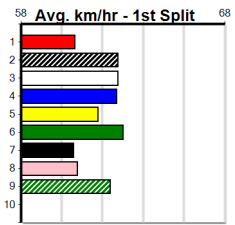

Sale

10
2:15PM
(VIC time)

BSG AUSTRALIA (275+RANK)

Distance: 435m, Race Type: Grade 6, Total Prizemoney: $1,530
1st: $1,000, 2nd: $320, 3rd: $160, 4th: $50

Watchdog Tips: 0 0 0 0 Bet: .