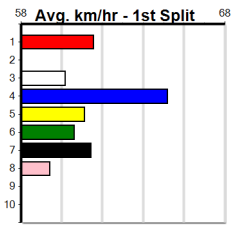

Sale

SPORTSBET GREEN TICKS (275+RANK)

Distance: 435m, Race Type: Maiden, Total Prizemoney: $1,530
1st: $1,000, 2nd: $320, 3rd: $160, 4th: $50

1
11:32AM
(VIC time)

Watchdog Tips: 0 0 0 0 Bet: .