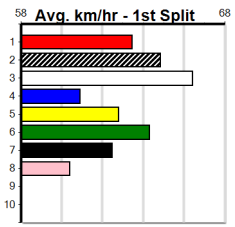

Sale

CABINET CONNECTIONS (275+RANK)

Distance: 435m, Race Type: Grade 5, Total Prizemoney: $1,530
1st: $1,000, 2nd: $320, 3rd: $160, 4th: $50

7
1:22PM
(VIC time)

Watchdog Tips: **0 0 0 0** Bet: **0**