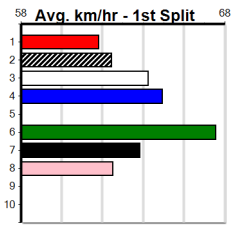

Sale

5
12:47PM
(VIC time)

GIPPSLANDS GOLD 98.3 (275+RANK)

Distance: 435m, Race Type: Grade 5, Total Prizemoney: $1,530
1st: $1,000, 2nd: $320, 3rd: $160, 4th: $50

Watchdog Tips: **0 0 0 0** Bet: **0**

Form Box Weight Dist Track Date Time BON Margin 1st/2nd (Time) PIR Checked Comment W/R Split 1 S/P Grade

1 DR. DOT [5]
BK B May-20 BERNARDO DR. JEZABEL
Trainer: Emily McMahon (Darriman)
6th (1) 26.0 395 TRA R11 06-Mar-24 22.61 22.15 7.00LWINKING WILLIE (22.15) S/878 . . . 3.84 $24.50 X45
5th (8) 25.8 435 SLE R10 10-Mar-24 24.69 24.30 4.00LNIKITA BALE (24.42) M/655 . . . 5.44 $32.60 5
5th (1) 26.9 350 TRA R11 12-Jun-24 20.28 19.75 6.00LBRING YOUR BEST (19.88) M/66 . . . 6.82 $21.00 5
8th (3) 26.6 395 TRA R7 17-Jun-24 22.99 21.97 14.00LTROPICANA (22.04) M/368 . . . 3.75 $20.90 SH
Owner(s): DOCTORS KENNELS (SYN), J McMahon, J Gill

Winning Boxes

1	2	3	4	5	6	7	8
2	1	1		1	1		
Prize	$19,090.00						
Best	24.86						
Starts	55-6-7-10						
Trk/Dst	7-2-0-2						
APM	$2449						

2 FLYING RYKER [5]
BK D May-21 BARCIA BALE LIBBY'S DREAM
Trainer: Leanne Burke (Alberton West)
4th (3) 32.9 395 TRA R5 21-Jun-24 22.40 22.01 3.00LHIERARCHY (22.19) S/6554 . . . 3.84 $14.70 SF
7th (4) 33.2 460 WGL R6 02-Jul-24 27.02 26.16 11.00LWILD SERENA (26.32) M/888 . . . W 6.98 $22.40 5
3rd (8) 33.2 435 SLE R9 14-Jul-24 24.79 24.43 0.75LDR. JETHRO (24.74) S/722 . . . 5.42 $6.90 5
4th (4) 33.0 435 SLE R11 21-Jul-24 25.04 24.29 11.00LDR. QUEENIE (24.29) M/633 . . . 5.52 $10.40 5
Owner(s): Palm Ridge Friends (SYN), L Burke, G Harris

Winning Boxes

1	2	3	4	5	6	7	8
1						1	2
Prize	$7,160.00						
Best	NBT						
Starts	21-5-0-3						
Trk/Dst	2-0-0-1						
APM	$2592						

3 CHER'S HAND [5]
BK B Oct-20 BARCIA BALE DORA'S HAND
Trainer: Donna Dean (Nyora)
2nd (7) 26.2 435 SLE R11 23-Jun-24 24.76 24.37 2.75LGAYLE BALE (24.57) M/332 . . . 5.34 $20.70 5
3rd (8) 26.4 350 SLE R11 26-Jun-24 24.71 24.20 0.50LSOUTHERN LAW (24.68) M/222 . . . 5.32 $5.50 5NP
5th (6) 26.1 395 TRA R5 05-Jul-24 22.37 21.86 7.00LDONITA BALE (21.90) M/555 . . . 3.86 $18.80 5
6th (3) 26.6 400 WGL R11 16-Jul-24 23.19 22.77 3.5LSRING BRUMBY (22.95) M/56 . . . 8.56 $11.50 5
Owner(s): R Haines

Winning Boxes

1	2	3	4	5	6	7	8
3	1			1			
Prize	$18,825.00						
Best	24.75						
Starts	53-5-12-8						
Trk/Dst	4-1-2-1						
APM	$4082						

4 BOURNE SARAH (SA)[5]
BK B Dec-21 SUPERIOR PANAMA SWEET ON ME
Trainer: Matthew Clark (Briagolong)
6th (5) 26.8 400 WGL R11 18-Jun-24 23.37 22.54 7.00LGALLOPING SUZIE (22.90) M/26 . . . 8.54 $15.90 5
4th (6) 26.8 435 SLE R9 23-Jun-24 24.78 24.37 4.50LDESCRIPTION (24.48) M/755 . . . 5.40 $37.80 5
1st (4) 26.8 515 SAP R5 01-Jul-24 30.05 29.44 4.25LJEREMY SPOKE (30.34) Q/2111 . . . 5.23 $2.50 5
5th (8) 26.7 525 MEP R4 10-Jul-24 31.07 30.00 11.00LBILLY INTENTION (30.32) M/4655 . . . 5.24 $4.80 T3-5
Owner(s): D Peckham

Winning Boxes

1	2	3	4	5	6	7	8
2	1	1	1	1		2	
Prize	$10,755.00						
Best	NBT						
Starts	22-7-3-2						
Trk/Dst	2-0-0-0						
APM	$6347						

5 *** VACANT BOX ***
Trainer:
Owner(s):

Winning Boxes

1	2	3	4	5	6	7	8
Prize							
Best							
Starts							
Trk/Dst							
APM