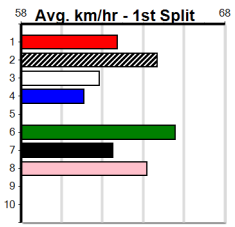

Sale

IAN CARTER BUILDER (275+RANK)

Distance: 435m, Race Type: Mixed 4/5, Total Prizemoney: $1,530
1st: $1,000, 2nd: $320, 3rd: $160, 4th: $50

6

1:05PM
(VIC time)

Watchdog Tips: **0 0 0 0** Bet: **0**