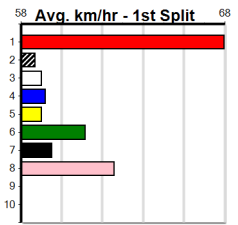

Sale

ROTTI SECURITY (275+RANK)

Distance: 435m, Race Type: Maiden, Total Prizemoney: $1,530
1st: $1,000, 2nd: $320, 3rd: $160, 4th: $50

3

12:12PM
(VIC time)

Watchdog Tips: **0 0 0 0** Bet: **.**