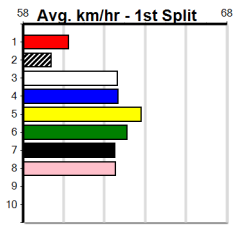

Sale

12
2:50PM
(VIC time)

SPORTSBET BS RESPONSIBLY (275+RAN)

Distance: 435m, Race Type: Grade 5, Total Prizemoney: $1,530
1st: $1,000, 2nd: $320, 3rd: $160, 4th: $50

Watchdog Tips:

0 0 0 0

Bet: