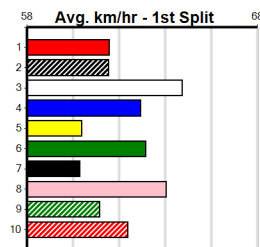

6

7

8

9

10

FLYING COLOURS TRAVEL (275+RANK)

Distance: 435m, Race Type: Mixed 6/7, Total Prizemoney: \$1,530
1st: \$1,000, 2nd: \$320, 3rd: \$160, 4th: \$50

Watchdog Tips: