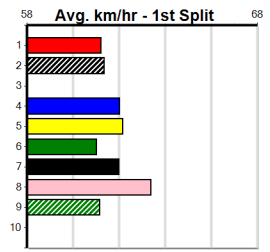

Sale
4
12:30PM
(VIC time)

TRFM (275+RANK)

Distance: 435m, Race Type: Grade 7, Total Prizemoney: $1,530
1st: $1,000, 2nd: $320, 3rd: $160, 4th: $50

Watchdog Tips: ☐ ☐ ☐ ☐ ☐ Bet: ☐

Form Box Wgt Dist Track Date Time BON Margin 1st/2nd (Time) PIR Checked Comment W/R Split 1 S/P Grade

1

UNCHAINED [7]
BK Bitch Feb-22 Sire: BEAST UNLEASHED Dam: FORTNIGHT ADDICT Trainer: Lina Repici (Hampton Park)
Owner(s): P Repici
Winning Distances: < 300m (0) 300 - 399m (0) 400 - 499m (1) 500 - 599m (0) 600 - 699m (0) > 700m (0)
Winning Weights: 26.6(1)

Box	1st	2nd	3rd	4th	5th	6th	7th	8th
1		1					2	1
2			2	2	1	1	1	
3	1		1		1	2	3	
4				1	1		1	1
5					2	1		1
6				1			3	2
7						2		1
8					2	3	1	

Prize Best Starts Trk/Dts APM: $2960.00 NBT 42-1-1-3 1-0-0-0 872

4th (4) 26.6 515 SAP R3 05-May-24 30.98 29.71 16.00 DISHEVELED (29.91) M/3444 . . . . 5.32 $10.50 7
8th (6) 26.5 400 WGL R3 23-May-24 23.60 22.75 13.00 ASTON SPRITZ (22.75) S/78 . . . . 8.73 $116.80 7
6th (2) 27.3 400 WGL R5 06-Jun-24 23.35 22.39 12.00 UNLEASH IN MIAMI (22.56) S/66 . . . . 8.69 $43.00 SH
4th (6) 27.3 350 TRA R2 10-Jun-24 20.59 19.88 5.50L SANDY BALE (20.24) M/34 . . . . 6.90 $35.20 T3-RW
3rd (3) 27.3 400 WGL R4 13-Jun-24 23.91 22.90 1.25L CERTAIN MAGIC (23.84) M/32 . . . . 8.97 $17.60 7
7th (4) 27.8 400 WGL R3 11-Jul-24 24.06 23.08 6.50L HAVANA BLUEBIRD (23.62) S/77 . . SW W 8.79 $48.80 T3-7
4th (2) 27.5 435 SLE R9 17-Jul-24 25.47 24.54 9.00L KENZIE KID (24.85) M/654 . . . . 5.49 $41.60 7
7th (2) 27.7 300 HVL R3 19-Jul-24 17.69 16.74 7.50L INTERCEPT QUEEN (17.19) M/8 . . . . 4.14 $45.30 X67

Last 3 wins NOT included above
1st (3) 26.6 410 HOR R1 15-Sep-23 23.90 23.16 1.00L ICENI LETHAL (23.97) M/43 . . . . 10.60 $13.90 M

2

LAKEVIEW KIM [7]
WBD Bitch Feb-22 Sire: FERNANDO BALE Dam: LAKEVIEW MAISEY Trainer: Michelle Wilkins (Giffard West)
Owner(s): M Wilkins
Winning Distances: < 300m (0) 300 - 399m (0) 400 - 499m (1) 500 - 599m (0) 600 - 699m (0) > 700m (0)
Winning Weights: 27.6(1)

Box	1st	2nd	3rd	4th	5th	6th	7th	8th
1	1		1		1	1		
2								1
3								1
4						1		1
5			1					1
6				1	1	2	1	1
7		1			1			
8		1			1			1

Prize Best Starts Trk/Dts APM: $3278.75 24.86(1)-4/2/24 22-1-2-2 12-1-0-1 1439

2nd (7) 27.1 350 TRA R9 29-Apr-24 20.34 19.92 1.25L LOLA'S THEME (20.25) Q/12 . . . . 6.69 $3.60 T3-7
6th (4) 27.4 350 TRA R3 13-May-24 20.82 19.97 11.00 SPEEDY PAM (20.08) M/67 . . . . 7.01 $9.10 7
5th (6) 27.3 395 TRA R2 03-Jun-24 23.27 22.68 6.00L DR. LIONEL (22.86) M/333 . . . . 3.88 $12.10 7
5th (7) 27.0 435 SLE R3 09-Jun-24 25.13 24.34 7.50L SECRET WITHIN (24.63) M/344 . . . . 5.39 $54.80 7
6th (6) 27.4 395 TRA R2 12-Jun-24 23.68 22.45 17.00 LEONARDO ZEAL (22.49) M/787 . . . . 3.93 $61.50 7
7th (6) 27.6 510 SLE R5 19-Jun-24 29.86 28.97 11.00 LAKEVIEW DECEAH (29.12) M/887 . . . . 9.57 $86.50 X67
7th (4) 27.4 460 WGL R7 27-Jun-24 26.85 26.09 8.50L MORTLAKE HUSTLER (26.27) M/127 . . . . 6.56 $19.40 7
3rd (5) 27.5 435 SLE R9 17-Jul-24 25.13 24.54 4.00L KENZIE KID (24.85) M/233 . . . . 5.29 $13.50 7

Last 3 wins NOT included above
1st (1) 27.6 435 SLE R1 04-Feb-24 24.86 24.19 3.25L ARCHER ONE (25.08) Q/111 . . SW . 5.21 $6.90 M