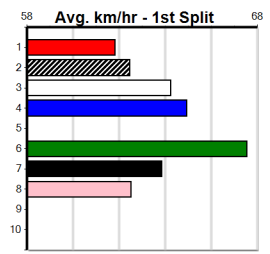

Sale
5
12:47PM
(VIC time)

GIPPSLANDS GOLD 98.3 (275+RANK)

Distance: 435m, Race Type: Grade 5, Total Prizemoney: $1,530
1st: $1,000, 2nd: $320, 3rd: $160, 4th: $50

Watchdog Tips: ☐ ☐ ☐ ☐ ☐ **Bet:** ☐

Form Box Wgt Dist Track Date Time BON Margin 1st/2nd (Time) PIR Checked Comment W/R Split 1 S/P Grade

1

DR. DOT [5]
BK Bitch May-20 Sire: BERNARDO Dam: DR. JEZABEL
Owner(s): DOCTORS KENNELS (SYN), J McMahon, J Gill Trainer: Emily McMahon (Darriman)
Winning Distances: < 300m (0) 300 - 399m (3) 400 - 499m (3) 500 - 599m (0) 600 - 699m (0) > 700m (0)
Winning Weights: 24.1(1) 24.2(1) 24.4(1) 24.7(1) 25.1(1) 25.2(1)

Box	1st	2nd	3rd	4th	5th	6th	7th	8th
1	2							
2		1	2	1				
3	1	1		1	1			
4	1	1	2	2				
5		1	2					
6	1	1			1			
7	1	1	2		1	2		
8		1	4	1	2		1	

Prize Best Starts Trk/Dts APM: $19090.00, 24.86(1)-6/9/23, 55-6-7-10, 7-2-0-2, 2449

1st (7) 25.2 395 TRA R2 19-Jan-24 22.26 22.26 0.50L ACTION GIRL (22.29) Q/242 . . SW . 3.81 $13.60 X45
6th (1) 24.8 460 WGL R10 23-Jan-24 26.53 25.61 7.50L LAKEVIEW ALLY (26.03) M/566 . . . 6.71 $3.00 5
3rd (8) 25.7 435 SLE R7 11-Feb-24 24.37 24.03 1.75L BAGMAN (24.25) M/333 . . . 5.35 $56.80 X45
5th (7) 25.7 435 SLE R8 18-Feb-24 25.04 24.26 8.00L IN THE HUB (24.51) M/555 . . . 5.59 $22.50 4
6th (1) 26.0 395 TRA R11 06-Mar-24 22.61 22.15 7.00L WINKING WILLIE (22.15) S/878 . . . 3.84 $24.50 X45
5th (8) 25.8 435 SLE R10 10-Mar-24 24.69 24.30 4.00L NIKITA BALE (24.42) M/655 . . . 5.44 $32.60 5
5th (1) 26.9 350 TRA R11 12-Jun-24 20.28 19.75 6.00L BRING YOUR BEST (19.88) M/66 . . . 6.82 $21.00 5
8th (3) 26.6 395 TRA R7 17-Jun-24 22.99 21.97 14.00L TROPICANA (22.04) M/368 . . . 3.75 $20.90 SH

Last 3 wins NOT included above

1st (1) 24.2 435 SLE R5 06-Sep-23 24.86 24.54 0.25L SPEEDY SWAN (24.87) Q/422 . . SW . 5.39 $3.40 X67
1st (1) 24.4 435 SLE R2 15-Oct-23 24.92 24.53 3.5L MIDNIGHT MASH (25.15) Q/211 . . . 5.27 $3.60 RW
1st (4) 24.1 450 TRA R5 10-Nov-23 25.63 24.96 0.05L AUDACIOUS LIVVY (25.63) M/533 . . SW . 6.80 $19.00 RW