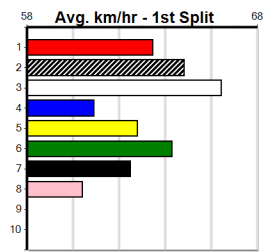

Sale
7
1:22PM
(VIC time)

CABINET CONNECTIONS (275+RANK)

Distance: 435m, Race Type: Grade 5, Total Prizemoney: $1,530
1st: $1,000, 2nd: $320, 3rd: $160, 4th: $50

Watchdog Tips:

Bet:

Form Box Wgt Dist Track Date Time BON Margin 1st/2nd (Time) PIR Checked Comment W/R Split 1 S/P Grade

1 BLOCK A GOLD (NSW)[5]

RF Dog Jan-21 Sire: BARCIA BALE Dam: KISSING CARTER Trainer: Garry Barnsley (Morwell)

Owner(s): S Wood

Winning Distances: < 300m (0) 300 - 399m (1) 400 - 499m (3) 500 - 599m (0) 600 - 699m (0) > 700m (0)

Winning Weights: 34.7(1) 34.8(1) 35.0(1) 35.4(1)

Box	1st	2nd	3rd	4th	5th	6th	7th	8th
1	3	1	1					
2				1	1	1	1	1
3								1
4								
5		1						2
6							1	
7	1			1				1
8				1	1			1

Prize Best Starts Trk/Dts APM: $6361.25 FSTD 27-4-4-1 0-0-0-0 803

1st (1) 35.0 400 WGL R10 25-May-23 23.45 22.98 6.00L AUSSIE BEAR (25.08) M/888 . . . 6.96 $14.60 5
2nd (2) 35.0 395 TRA R7 29-Sep-23 22.39 21.98 0.50L WIGRAM ROAD (22.38) M/111 . . . 3.80 $20.20 5
8th (5) 35.3 450 TRA R7 06-Oct-23 26.06 25.07 7.00L DAINTREE LAD (25.57) M/578 . . . 6.75 $12.80 5
4th (7) 35.2 450 TRA R9 13-Oct-23 25.94 25.17 4.50L ADAM'S BACK (25.64) S/455 . SW . 6.81 $6.10 RW
3rd (1) 34.9 395 TRA R3 27-Oct-23 22.88 22.05 9.00L STEELE JAKIT (22.26) M/466 . . . 3.89 $2.70 RW
8th (5) 35.2 350 TRA R2 03-Nov-23 20.67 19.61 11.00 WINGMAN (19.94) M/68 . . . 6.89 $18.10 5
2nd (5) 35.0 460 WGL R6 09-Nov-23 26.43 26.04 1.25L TRIPLE CROSS (26.35) M/642 . . . 6.78 $13.30 T3-5
ST (-) 36.1 350 TRA 10-Jul-24 19.99 0.01L Trial Cleared M . 1of1 . . . . ST

Last 3 wins NOT included above

1st (1) 35.0 400 WGL R10 25-May-23 23.45 22.98 6.00L VENICE BALE (23.84) M/11 . . . 8.49 $1.40 T3-7
1st (7) 34.7 395 TRA R2 26-Jun-23 22.64 22.44 5.50L BOMBER'S LADY (23.01) Q/111 . SW . 3.85 $3.10 X67
1st (1) 34.8 460 WGL R6 07-Sep-23 26.06 26.03 3.00L MANY WAYS (26.25) M/111 . . . 6.61 $4.80 5