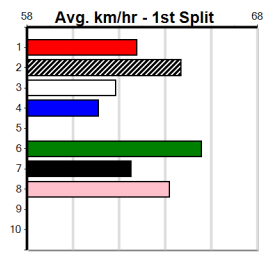

Sale
6
1:05PM
(VIC time)

IAN CARTER BUILDER (275+RANK)

Distance: 435m, Race Type: Mixed 4/5, Total Prizemoney: $1,530
1st: $1,000, 2nd: $320, 3rd: $160, 4th: $50

Watchdog Tips: ☐ ☐ ☐ ☐ Bet: ☐

Form Box Wgt Dist Track Date Time BON Margin 1st/2nd (Time) PIR Checked Comment W/R Split 1 S/P Grade

1

BLUE CHASER [5]
BE Dog Sep-21 Sire: NOLEN Dam: MUZA'S ANGEL
Owner(s): Y Andrews Trainer: Yvonne Andrews (Kilmany)
Winning Distances: < 300m (0) 300 - 399m (4) 400 - 499m (3) 500 - 599m (0) 600 - 699m (0) > 700m (0)
Winning Weights: 29.9(1) 30.0(1) 30.3(1) 30.5(1) 31.0(2) 31.2(1)

Bx	1st	2nd	3rd	4th	5th	6th	7th	8th
1	2	1	3	1	1	1	1	
2	1	1		2	4	2		
3	2	1		2				
4		1	3	3	1	3	1	
5		1				2	2	1
6	1	1	1		1	1	1	1
7	1			1	3	2	2	
8			1	2		1		1

Prize Best Starts Trk/Dts APM $15110.00 24.67(1)-27/5/24 65-7-6-8 11-1-1-1 5139

6th (4) 30.5 400 WGL R10 18-May-24 23.52 22.82 7.50L GLOW (23.02) M/46 . . . 8.58 $9.70 5
1st (1) 30.3 435 SLE R7 27-May-24 24.67 24.27 1.75L BIG PISTOL (24.78) M/111 . . . 5.33 $4.40 5
4th (4) 30.1 395 TRA R7 31-May-24 23.06 22.06 8.50L CORTEZ BALE (22.46) M/764 . . . 3.83 $19.50 X45
4th (3) 30.0 395 TRA R9 07-Jun-24 22.46 22.20 2.75L GRETTEL'S GIRL (22.27) M/333 . . . 3.84 $36.10 X45
7th (1) 29.9 435 SLE R6 19-Jun-24 25.40 24.41 13.00 HIGH END CASH (24.51) M/566 . . . 5.36 $90.80 5
7th (7) 29.5 395 TRA R6 05-Jul-24 22.72 21.86 11.00 QUEBEC BALE (21.98) M/447 . . . 3.84 $13.00 X45
6th (7) 29.1 395 TRA R9 12-Jul-24 22.80 22.16 7.50L OXIDATION (22.31) M/576 . . . 3.82 $20.00 5
2nd (1) 29.1 435 SLE R12 21-Jul-24 25.60 24.29 11.00 JENNA (24.84) Q/122 . . . 5.37 $10.30 5

Last 3 wins NOT included above

1st (7) 31.0 395 TRA R11 08-Jan-24 22.61 22.24 1.75L INVICTUS GEORGE (22.72) M/233 . . . 3.80 $2.70 5
1st (1) 31.2 395 TRA R4 22-Jan-24 22.36 22.13 0.025 BLACK PISTOL (22.36) M/422 . . . 3.84 $5.40 5
1st (3) 30.5 400 WGL R5 09-May-24 23.61 23.16 2.50L TORPEDO TUOHY (23.78) M/51 . . . 8.73 $7.90 5