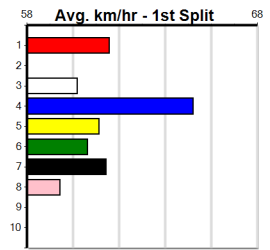

Sale
1
11:32AM
(VIC time)

SPORTSBET GREEN TICKS (275+RANK)

Distance: 435m, Race Type: Maiden, Total Prizemoney: $1,530
1st: $1,000, 2nd: $320, 3rd: $160, 4th: $50

Watchdog Tips: ☐ ☐ ☐ ☐ ☐ Bet: ☐

Form Box Wgt Dist Track Date Time BON Margin 1st/2nd (Time) PIR Checked Comment W/R Split 1 S/P Grade

1

VALENCIA LILLY [M]
BE Bitch Oct-21 Sire: FERNANDO BALE Dam: COURTING Trainer: Jennifer Gieschen (Valencia Cree)
Owner(s): J Gieschen
Winning Distances: < 300m (0) 300 - 399m (0) 400 - 499m (0) 500 - 599m (0) 600 - 699m (0) > 700m (0)
Winning Weights:

Run	Time	Wgt	Dist	Track	Date	BON	Margin	1st/2nd (Time)	PIR	Checked	Comment	W/R	Split 1	S/P	Grade
8th (1)	25.5	435	SLE	R1	19-May-24	25.97	24.45	14.00 JUMBUK DENNIS (25.03)	M/277	.	.	.	5.41	$13.70	M
4th (8)	26.4	435	SLE	R1	26-May-24	25.38	24.46	8.00L ROYAL PRIDE (24.84)	M/233	.	.	.	5.41	$14.50	M
6th (2)	26.1	435	SLE	R1	02-Jun-24	25.74	24.37	13.00 ELITE DARA (24.89)	M/323	.	.	.	5.51	$14.40	M
3rd (7)	26.4	435	SLE	R2	09-Jun-24	25.40	24.34	4.00L PAW CHEYENNE (25.13)	M/222	.	.	.	5.40	$30.50	M
4th (2)	26.2	435	SLE	R1	16-Jun-24	25.57	24.37	10.00 DAINTREE ASTER (24.88)	M/333	.	.	.	5.37	$24.00	M
2nd (7)	26.2	435	SLE	R1	30-Jun-24	25.24	24.46	7.00L PARUMBA DAWN (24.77)	M/322	.	.	.	5.36	$7.40	M
2nd (4)	26.5	435	SLE	R1	03-Jul-24	25.23	24.41	6.00L PAW YONDER (24.83)	Q/222	.	SW	.	5.34	$16.20	M
5th (4)	26.0	400	WGL	R1	09-Jul-24	23.81	22.52	9.50L BARRETOS (23.17)	Q/34	.	.	.	8.60	$15.10	M

Last 3 wins NOT included above

Bx	1st	2nd	3rd	4th	5th	6th	7th	8th
1								1
2								
3				1			1	
4		1			1			
5								
6								
7		1	1					
8				1				

Prize Best	$1450.00
Starts	NBT
Trk/Dts	8-0-2-1
APM	7-0-2-1 1368

2

CONTAGIOUS ALLEN [M]
BK Dog Jan-22 Sire: STAGGER Dam: FINANCIAL TARRA Trainer: Cindy Fulford (Maffra)
Owner(s): L Fulford
Winning Distances: < 300m (0) 300 - 399m (0) 400 - 499m (0) 500 - 599m (0) 600 - 699m (0) > 700m (0)
Winning Weights:

Run	Time	Wgt	Dist	Track	Date	BON	Margin	1st/2nd (Time)	PIR	Checked	Comment	W/R	Split 1	S/P	Grade
8th (3)	29.9	435	SLE	R3	08-May-24	26.60	24.32	27.00 ELITE DOM (24.76)	M/777	.	.	.	5.99	$16.20	M
8th (7)	29.4	435	SLE	R1	12-May-24	26.21	24.08	24.00 RIBERO (24.56)	S/888	.	VO	.	5.63	$62.00	M

Last 3 wins NOT included above

Bx	1st	2nd	3rd	4th	5th	6th	7th	8th
1								
2								
3								1
4								
5								
6								
7								1
8								

Prize Best	$0.00
Starts	NBT
Trk/Dts	2-0-0-0
APM	2-0-0-0 0