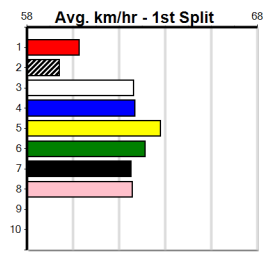

Sale
12
2:50PM
(VIC time)

SPORTSBET BS RESPONSIBLY (275+RANK)

Distance: 435m, Race Type: Grade 5, Total Prizemoney: $1,530
1st: $1,000, 2nd: $320, 3rd: $160, 4th: $50

Watchdog Tips: ☐

Bet: ☐