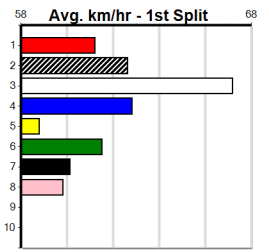

Sale
2
11:48AM
(VIC time)

MONACELLARS (275+RANK)

Distance: 435m, Race Type: Maiden, Total Prizemoney: $1,530
1st: $1,000, 2nd: $320, 3rd: $160, 4th: $50

Watchdog Tips: ☐ ☐ ☐ ☐ ☐ Bet: ☐

1

CHEWY CHARLIE [M]
WBK Dog Jan-22 Sire: TOMMY SHELBY Dam: FLORAL LACE Trainer: Maria Musselwhite (Lindenow)
Owner(s): G Miltos
Winning Distances: < 300m (0) 300 - 399m (0) 400 - 499m (0) 500 - 599m (0) 600 - 699m (0) > 700m (0)
Winning Weights:
3rd (3) 32.8 435 SLE R3 05-Jun-24 25.47 24.37 7.00L TILLY GIRL (25.00) M/333 . . . 5.45 $3.90 M
5th (4) 32.8 435 SLE R1 09-Jun-24 25.73 24.34 13.00 DAINTREE KIMBA (24.86) M/366 . . . 5.35 $10.60 M
8th (6) 32.6 435 SLE R1 16-Jun-24 26.57 24.37 25.00 DAINTREE ASTER (24.88) M/288 . . . VO 5.37 $20.80 M
6th (4) 32.4 435 SLE R1 30-Jun-24 25.87 24.46 16.00 PARUMBA DAWN (24.77) Q/166 . . . 5.34 $14.00 M
7th (7) 32.4 400 WGL R2 04-Jul-24 24.16 23.04 13.00 JUST ANGELIC (23.26) M/77 . . . 8.97 $26.60 M
5th (4) 32.1 400 WGL R2 18-Jul-24 24.15 22.88 15.00 BAGGIO (23.11) S/54 . . . 8.86 $7.60 M
Last 3 wins NOT included above

Box History

Bx	1st	2nd	3rd	4th	5th	6th	7th	8th
1								
2								
3			1					
4					2	1		
5								
6								1
7							1	
8								

Prize Best		$260.00
Starts		NBT
Trk/Dts		6-0-0-1
APM		4-0-0-1
		208

2

CONCRETE EGAN [M]
BK Dog Feb-22 Sire: ZACK MONELLI Dam: SUPERCOMPUTER Trainer: Justin Bowman (Kilmany)
Owner(s): J Bowman
Winning Distances: < 300m (0) 300 - 399m (0) 400 - 499m (0) 500 - 599m (0) 600 - 699m (0) > 700m (0)
Winning Weights:
3rd (8) 30.8 400 WGL R1 18-Jun-24 23.39 22.54 4.50L WATER BOMB (23.09) S/22 . . . V7 8.62 $20.60 M
6th (1) 31.6 435 SLE R2 07-Jul-24 25.61 24.39 8.50L SOMERTON KAREN (25.02) Q/256 . . . 5.40 $5.30 M
4th (8) 31.3 350 TRA R1 15-Jul-24 20.88 20.27 2.50L WHISKEY SPLASH (20.72) M/44 . . . 6.93 $2.50 T3-M
Last 3 wins NOT included above

Box History

Bx	1st	2nd	3rd	4th	5th	6th	7th	8th
1							1	
2								
3								
4								
5								
6								
7								
8			1	1				

Prize Best		$310.00
Starts		NBT
Trk/Dts		3-0-0-1
APM		1-0-0-0
		258

3

MR. GROOVE [M]
DKBD Dog Jul-21 Sire: FERNANDO BALE Dam: MEMPHIS SKY Trainer: Greg Murphy (Pearcedale)
Owner(s): GREG AND SONIA MURPHY (SYN), G Murphy, S Murphy
Winning Distances: < 300m (0) 300 - 399m (0) 400 - 499m (0) 500 - 599m (0) 600 - 699m (0) > 700m (0)
Winning Weights:
7th (2) 34.7 350 TRA R1 08-Nov-23 20.72 19.51 11.00 MALLY BOY (19.99) S/67 . . . 7.03 $6.10 M
6th (3) 35.0 350 HVL R2 12-Nov-23 20.39 19.21 9.50L JONATHAN'S DREAM (19.74) M/2 . . . 6.69 $37.40 M
2nd (4) 35.2 350 HVL R1 17-Nov-23 20.32 19.64 5.00L SERGEANT ALF (19.98) M/3 . . . 6.72 $15.60 T3-M
7th (4) 34.7 350 HVL R2 24-Nov-23 20.03 19.37 7.00L BUSTER'S DREAM (19.54) S/8 . . . W 6.91 $9.70 T3-M
3rd (5) 34.7 350 HVL R6 06-Dec-23 19.93 19.17 1.25L KAYA DAWN (19.86) M/3 . . . 6.77 $5.80 M
ST (-) 34.5 300 HVL 12-Jul-24 16.88 2.00L Trial Cleared M/11 . . . 1of2 4.05 . ST
Last 3 wins NOT included above

Box History

Bx	1st	2nd	3rd	4th	5th	6th	7th	8th
1								
2								1
3							1	
4		1						1
5			1					
6								
7								
8								

Prize Best		$580.00
Starts		FSH
Trk/Dts		5-0-1-1
APM		0-0-0-0
		116