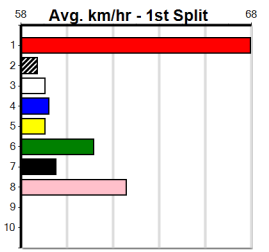

Sale
3
12:12PM
(VIC time)

ROTTI SECURITY (275+RANK)

Distance: 435m, Race Type: Maiden, Total Prizemoney: $1,530
1st: $1,000, 2nd: $320, 3rd: $160, 4th: $50

Watchdog Tips: ☐ ☐ ☐ ☐ ☐ Bet: ☐

Form Box	Wgt	Dist	Track	Date	Time	BON	Margin	1st/2nd (Time)	PIR	Checked	Comment	WR	Split 1	S/P	Grade			
1	KAOS CONTROL [M]																	
	BKW Dog		Jul-21		Sire: FERNANDO BALE				Dam: EMPRESS ROSE				Trainer: Greg Murphy (Pearcedale)					
	Owner(s): GREG AND SONIA MURPHY (SYN), G Murphy, S Murphy																	
	Winning Distances: < 300m (0) 300 - 399m (0) 400 - 499m (0) 500 - 599m (0) 600 - 699m (0) > 700m (0)																	
	Winning Weights:																	
	2nd (6)	31.3	395	TRA	R2	22-Nov-23	22.72	22.07	4.25L ZIPPING CLOONEY (22.43)	S/754	.	.	.	4.01	$20.30	M		
	5th (5)	31.0	350	HVL	R2	26-Nov-23	20.10	19.03	4.25L COYOTE SALT (19.81)	M/3	.	V7	.	6.73	$5.50	M		
	ST (-)	31.4	400	WGL		18-Jul-24	23.11		0.50L Trial Cleared	M/11	.	1of4	.	.	.	ST		
	Last 3 wins NOT included above																	
	Box History																	
Bx	1st	2nd	3rd	4th	5th	6th	7th	8th										
1																		
2																		
3																		
4																		
5					1													
6		1																
7																		
8																		
Prize Best						$520.00												
Starts						FSH												
Trk/Dts						2-0-1-0												
APM						0-0-0-0												
						104												

2	ANOTHER STORY [M]																	
	BK Bitch		Apr-22		Sire: ZACK MONELLI				Dam: JOSIE'S ENTITY				Trainer: Lindsay Fulford (Maffra)					
	Owner(s): C Fulford																	
	Winning Distances: < 300m (0) 300 - 399m (0) 400 - 499m (0) 500 - 599m (0) 600 - 699m (0) > 700m (0)																	
	Winning Weights:																	
	6th (4)	24.6	350	TRA	R2	29-May-24	20.88	19.62	13.00 UNACCEPTABLE PEN (20.03)	M/66	.	.	.	7.12	$16.90	M		
	6th (2)	24.8	350	TRA	R1	31-May-24	21.25	19.59	14.00 PAW PAVLOV (20.31)	S/66	.	.	.	7.42	$49.40	M		
	8th (6)	24.8	435	SLE	R1	09-Jun-24	26.18	24.34	19.00 DAINTREE KIMBA (24.86)	M/888	.	.	.	5.83	$85.60	M		
	8th (8)	25.4	400	WGL	R1	13-Jun-24	24.14	22.90	18.00 REBECCA RIOT (22.90)	S/88	.	.	.	9.09	$95.70	M		
	7th (1)	25.0	435	SLE	R1	26-Jun-24	26.05	24.20	15.00 CHECK IT OUT (25.01)	S/776	.	.	.	5.74	$68.10	M		
6th (7)	24.9	350	TRA	R2	05-Jul-24	20.86	19.49	10.00 BLISSFUL RAIN (20.17)	M/65	.	.	.	7.08	$93.90	M			
7th (5)	25.1	400	WGL	R2	11-Jul-24	24.38	23.08	16.00 CAPTAIN KATIE (23.28)	S/86	.	.	.	9.13	$78.80	T3-M			
8th (1)	24.7	400	WGL	R2	18-Jul-24	24.43	22.88	19.00 BAGGIO (23.11)	S/87	.	.	.	8.97	$50.60	M			
Last 3 wins NOT included above																		
Box History																		
Bx	1st	2nd	3rd	4th	5th	6th	7th	8th										
1																		
2																		
3																		
4																		
5					1													
6																		
7																		
8																		
Prize Best						$0.00												
Starts						NBT												
Trk/Dts						8-0-0-0												
APM						2-0-0-0												
						0