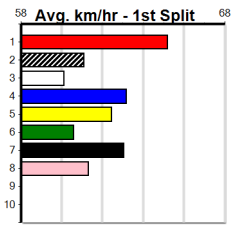

SJC CONCRETING (275+ RANK)

Distance: 390m, Race Type: Grade 7, Total Prizemoney: $1,530
1st: $1,000, 2nd: $320, 3rd: $160, 4th: $50

Watchdog Tips: 0 0 0 0 Bet:

Main table containing race details for 10 races, including horse names, trainers, owners, and winning boxes.