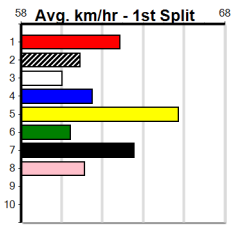

SWEET NETTY'S CATERING (275+ RANK)

Distance: 450m, Race Type: Mixed 6/7, Total Prizemoney: $1,530
1st: $1,000, 2nd: $320, 3rd: $160, 4th: $50

7
4:49PM
(VIC time)

Watchdog Tips: 0 0 0 0 **Bet:** .