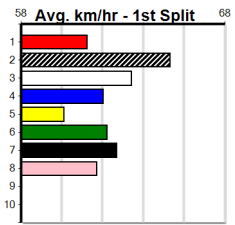

PAWA OF BUDDY AT STUD (275+ RANK)

Distance: 450m, Race Type: Grade 7, Total Prizemoney: $1,530
1st: $1,000, 2nd: $320, 3rd: $160, 4th: $50

9

5:28PM
(VIC time)

Watchdog Tips: **0 0 0 0** Bet: .

Form Box Weight Dist Track Date Time BON Margin 1st/2nd (Time) PIR Checked Comment W/R Split 1 S/P Grade

1 SCALA BLACK [7]

BKW D Jun-21 BEAST UNLEASHED ZIPPING KELLY

Trainer: Laurence Scala (Eynesbury)

5th (4)	38.9	500	BEN	R7	24-Apr-24	29.26	28.24	8.00	L	ZIPPING GWEN (28.73)	S/677	.	.	.	6.89	$27.60	T3-RW
8th (1)	38.6	500	BEN	R7	01-May-24	29.25	28.26	10.00	L	LOUR LAST HOPE (28.55)	M/677	.	.	.	7.09	$6.30	X67
6th (6)	38.7	350	HVL	R9	17-May-24	20.11	19.45	3.75	L	LLUNA BEAUTY (19.85)	S/8	.	.	.	6.98	$7.80	T3-7
7th (2)	39.5	460	GEL	R5	22-Jun-24	27.01	26.08	14.00	L	LINNER SPIRIT (26.08)	S/777	.	.	.	7.09	$19.70	X67

Owner(s): L Scala

Winning Boxes

1	2	3	4	5	6	7	8
			1				
Prize				$1,943.75			
Best				NBT			
Starts				11-1-0-1			
Trk/Dst				1-0-0-0			
APM				$807			

2 SUPER CEVICHE [7]

BK B Feb-22 SHIMA SHINE SUPER C AZELLE

Trainer: Margery Quick (Haddon)

8th (7)	29.4	390	BAL	R10	09-Jun-24	23.25	22.34	10.00	L	SALMON SPRAY (22.56)	M/22	.	.	.	8.58	$6.90	T3-7
2nd (6)	29.2	390	WBL	R4	08-Jul-24	22.95	22.15	1.00	L	SHOWGIRL KARA (22.88)	M/22	.	.	.	8.91	$2.90	7
5th (5)	29.9	390	WBL	R3	15-Jul-24	23.19	22.62	6.50	L	PAW PAVLOV (22.75)	M/34	.	.	.	8.92	$5.70	7
8th (2)	29.9	300	HVL	R9	23-Jul-24	17.61	16.72	9.00	L	DOWN SOUTH GIRL (17.01)	M/6	.	V0	.	4.13	$4.90	T3-RW

Owner(s): G Collins

Winning Boxes

1	2	3	4	5	6	7	8
		1					
Prize				$2,000.00			
Best				FSTD			
Starts				9-1-1-0			
Trk/Dst				0-0-0-0			
APM				$992			

3 KALINYA [7]

DKBD B May-22 FERNANDO BALE JULANA

Trainer: Alfred King (Sulky)

6th (1)	26.5	450	SHP	R5	16-May-24	26.05	25.42	5.00	L	CANYA DREAM (25.72)	M/454	.	.	.	6.79	$6.20	X67
6th (6)	27.2	390	SHP	R10	06-Jun-24	22.86	22.12	5.00	L	HEART OF DARTS (22.52)	M/45	.	.	.	8.60	$7.30	T3-7
5th (3)	27.1	425	BEN	R3	12-Jun-24	24.99	23.95	4.25	L	PARWAN'S STAR (24.71)	M/855	.	.	.	6.82	$6.00	7
8th (2)	26.2	425	BEN	R9	20-Jul-24	25.25	24.13	8.00	L	MAX TANGO (24.70)	M/587	.	.	.	6.86	$4.20	7

Owner(s): M Parent

Winning Boxes

1	2	3	4	5	6	7	8
1							
Prize				$1,595.00			
Best				NBT			
Starts				9-1-1-0			
Trk/Dst				1-0-0-0			
APM				$957			

ENG BAL 2024-07-28

4 CONNOR'S FLYER [7]

BE B Apr-22 MY REDEEMER LIVERPOOL FLYER

Trainer: Gregory Mcrae (Smythes Creek)

5th (4)	26.3	460	GEL	R3	02-Jul-24	26.56	25.94	1.25	L	SHE'S BONKERS (26.47)	Q/211	.	.	.	6.69	$4.40	M
3rd (8)	26.5	460	GEL	R2	09-Jul-24	26.77	26.13	4.00	L	SHE'S WIRED (26.51)	Q/133	.	.	.	6.74	$4.10	M
1st (6)	26.6	450	BAL	R2	14-Jul-24	25.97	25.38	0.50	L	LKARA DANVERS (26.00)	M/111	.	.	.	6.69	$4.00	T3-M
6th (4)	26.2	450	BAL	R5	22-Jul-24	26.59	25.73	4.00	L	KAYE NIGHT (26.32)	M/576	.	.	.	6.91	$10.60	T3-RW

Owner(s): Bee Gee Mac (SYN), G Mcrae, B Mcrae

Winning Boxes

1	2	3	4	5	6	7	8
						1	
Prize						$1,235.00	
Best						25.97	
Starts						7-1-0-1	
Trk/Dst						3-1-0-0	
APM						$1220