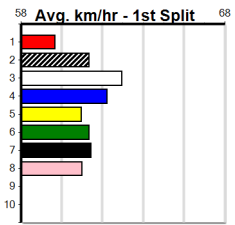

SPORTSBET SAME RACE MULTI (275+ RA

Distance: 390m, Race Type: Grade 5, Total Prizemoney: $1,530
1st: $1,000, 2nd: $320, 3rd: $160, 4th: $50

12
6:33PM
(VIC time)

Watchdog Tips: **0 0 0 0** Bet: **0**