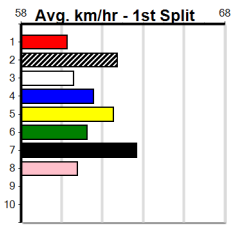

GREYHOUND ADOPTION PROGRAM (275)

Distance: 390m, Race Type: Grade 6, Total Prizemoney: $1,530
1st: $1,000, 2nd: $320, 3rd: $160, 4th: $50

11

6:08PM

(VIC time)

Watchdog Tips: **0 0 0 0** Bet: **.**