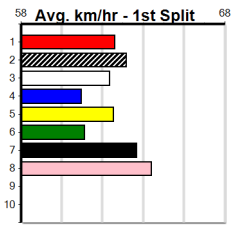

BALLARAT FUNCTION CENTRE (275+ RA)

Distance: 450m, Race Type: Grade 5, Total Prizemoney: $1,530
1st: $1,000, 2nd: $320, 3rd: $160, 4th: $50

6

4:34PM

(VIC time)

Watchdog Tips: 0 0 0 0 **Bet:** .