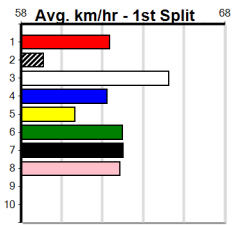

EUREKA CONCRETE (275+ RANK)

Distance: 390m, Race Type: Grade 5, Total Prizemoney: $1,530
1st: $1,000, 2nd: $320, 3rd: $160, 4th: $50

5

4:17PM

(VIC time)

Watchdog Tips: **0 0 0 0** Bet: **.**