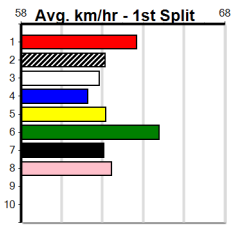

TOWN & COUNTRY LINE MARKING (275+

Distance: 450m, Race Type: Grade 5, Total Prizemoney: $1,530
1st: $1,000, 2nd: $320, 3rd: $160, 4th: $50

8

5:07PM

(VIC time)

Watchdog Tips:

0 0 0 0

Bet: