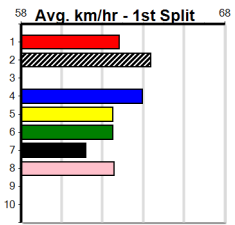

TUDOR ELECTRICAL (275+ RANK)

Distance: 390m, Race Type: Grade 7, Total Prizemoney: $1,530
1st: $1,000, 2nd: $320, 3rd: $160, 4th: $50

3

3:39PM

(VIC time)

Watchdog Tips: 0 0 0 0 **Bet:** .