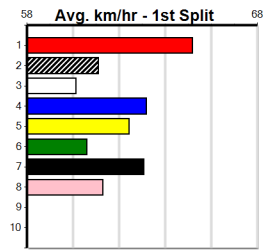

Ballarat
10
5:49PM
(VIC time)

SJC CONCRETING (275+ RANK)

Distance: 390m, Race Type: Grade 7, Total Prizemoney: $1,530
1st: $1,000, 2nd: $320, 3rd: $160, 4th: $50

Watchdog Tips: ☐ ☐ ☐ ☐ ☐ Bet: ☐

Form Box Wgt Dist Track Date Time BON Margin 1st/2nd (Time) PIR Checked Comment WR Split 1 S/P Grade

1

NURSE ROSIE [7]

BK Bitch Apr-21 Sire: FABREGAS Dam: CARELESS COOKIE
Owner(s): J Clarke Trainer: Jack Clarke (Creswick)
Winning Distances: < 300m (0) 300 - 399m (1) 400 - 499m (0) 500 - 599m (0) 600 - 699m (0) > 700m (0) ENG BAL 2024-07-28

Winning Weights: 23.3(1)

Box	1st	2nd	3rd	4th	5th	6th	7th	8th
1								
2	1	1	2					
3		1	1	1			1	1
4					3	1	1	
5	1		1	2	1			1
6				1	1	2		1
7		1	2	1			1	
8		1	2	2			1	

6th	7th	8th	Prize	Best	Starts	Trk/Dts	APM
9.16	$56.60	7					
8.92	$28.70	7					
8.97	$64.60	7					
4.06	$62.40	T3-7					
9.03	$21.90	7					
4.04	$55.60	T3-7					
8.87	$22.60	7					
4.04	$40.20	T3-7					
8.77	$4.40	M					

Last 3 wins NOT included above

Date	Time	BON	Margin	1st/2nd (Time)	PIR	Checked	Comment	WR	Split 1	S/P	Grade
05-Feb-24	23.07	22.29	0.05L	ALICE FROM VENUS (23.07)	Q/11				8.77		$4.40 M

2

DARK BEFORE DAWN [7]

BK Dog Feb-22 Sire: FLYING RICCIARDO Dam: SIN RAP BOOM
Owner(s): R Ross Trainer: Kevin Ross (Mount Glasgow)

Winning Distances: < 300m (0) 300 - 399m (0) 400 - 499m (1) 500 - 599m (0) 600 - 699m (0) > 700m (0)

Winning Weights: 31.5(1)

Box	1st	2nd	3rd	4th	5th	6th	7th	8th
1								1
2	1				1			
3								2 2
4						1		1
5			1					
6				1		1		
7					1		1	
8					1	1		1

6th	7th	8th	Prize	Best	Starts	Trk/Dts	APM
6.80	$6.60	T3-7					
10.82	$8.20	X67					
5.32	$46.60	7					
6.82	$35.80	X67					
6.89	$7.50	7					
8.88	$20.30	T3-7					
10.85	$8.90	7					
6.85	$9.60	7					
6.69	$4.70	M					

Last 3 wins NOT included above

Date	Time	BON	Margin	1st/2nd (Time)	PIR	Checked	Comment	WR	Split 1	S/P	Grade
06-Dec-23	24.33	24.11	8.50L	LARRY IN PURSUIT (24.89)	M/111				6.69		$4.70 M

3

CAPUANO [7]

WBD Dog Nov-21 Sire: FERNANDO BALE Dam: ROTHWELL GAL
Owner(s): S Bunchusri Trainer: Suwit Bunchusri (Talbot)

Winning Distances: < 300m (0) 300 - 399m (1) 400 - 499m (0) 500 - 599m (0) 600 - 699m (0) > 700m (0)

Winning Weights: 29.3(1)

Box	1st	2nd	3rd	4th	5th	6th	7th	8th
1								1 1
2			1					1 1
3								
4								
5								
6					1	1	2	
7	1	1						1
8					1			1

6th	7th	8th	Prize	Best	Starts	Trk/Dts	APM
8.88	$11.30	M					
8.60	$15.50	M					
9.33	$12.20	7					
10.65	$19.80	X67					
8.90	$48.50	T3-7					
7.42	$28.40	T3-7					
6.72	$9.40	7					
6.93	$70.80	T3-RW					
			$1530.00		22.59(7)-21/3/24	16-1-1-1	6-1-0-0
							558

Last 3 wins NOT included above

Date	Time	BON	Margin	1st/2nd (Time)	PIR	Checked	Comment	WR	Split 1	S/P	Grade
31-Aug-23	18.76	18.19	2.75L	TAILS TURBO (18.96)	0		SAMP		6.03		$3.50 M

4

AL'S ESTAFANIA [7]

BK Bitch Jun-21 Sire: ASTON DUKE Dam: ROZEHILL BETH
Owner(s): J Green Trainer: Julie Green (Parwan)

Winning Distances: < 300m (0) 300 - 399m (1) 400 - 499m (0) 500 - 599m (0) 600 - 699m (0) > 700m (0)

Winning Weights: 25.5(1)

Box	1st	2nd	3rd	4th	5th	6th	7th	8th
1			1	2	2	1	1	
2								2 3
3			1		1			1
4	1		2		1	1		
5					1	2	1	2
6		1		2			2	1
7		2	1			2	1	2
8	1	1						2

6th	7th	8th	Prize	Best	Starts	Trk/Dts	APM
6.40	$51.00	RW					
5.94	$41.00	RW					
11.26	$21.00	RW					
11.40	$71.00	RW					
8.84	$62.20	7					
11.37	$61.00	RW					
8.64	$32.20	7					
11.63	$26.00	RW					
			$2150.00		44-1-2-5	0-0-0-0	813

Last 3 wins NOT included above

Date	Time	BON	Margin	1st/2nd (Time)	PIR	Checked	Comment	WR	Split 1	S/P	Grade
31-Aug-23	18.76	18.19	2.75L	TAILS TURBO (18.96)	0		SAMP		6.03		$3.50 M