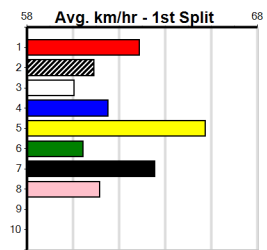

SWEET NETTY'S CATERING (275+ RANK)

Distance: 450m, Race Type: Mixed 6/7, Total Prizemoney: $1,530
1st: $1,000, 2nd: $320, 3rd: $160, 4th: $50

Watchdog Tips:

Bet:

Form Box	Wgt	Dist	Track	Date	Time	BON	Margin	1st/2nd (Time)	PIR	Checked	Comment	WR	Split 1	S/P	Grade

BLOCK A BABE (NSW)[6]

RBD Bitch Mar-22 Sire: MEPUNGA CRUZER Dam: KISSING CARTER Trainer: Margery Quick (Haddon)

Owner(s): S Wood
Winning Distances: < 300m (0) 300 - 399m (1) 400 - 499m (1) 500 - 599m (0) 600 - 699m (0) > 700m (0)
Winning Weights: 28.3(1) 29.3(1)

5th (7)	29.2	410	HOR	R4	05-Mar-24	23.76	22.89	5.50L READINESS (23.38)	Q/44	.	.	.	10.67	$2.60	X67
6th (6)	28.5	390	WBL	R2	28-Mar-24	23.49	22.03	12.00 BRUTALITY (22.70)	M/78	.	.	.	9.00	$10.80	X67
1st (2)	29.3	390	BAL	R9	02-May-24	22.87	21.93	3.5L SHE'S RELOADED (23.11)	M/81	.	.	.	8.81	$20.00	X67
5th (3)	29.3	410	HOR	R3	07-May-24	23.81	23.12	7.00L LIGHTNING ZIGGY (23.33)	M/55	.	.	.	10.69	$11.60	RW
2nd (4)	28.6	410	HOR	R9	14-May-24	23.67	23.14	1.25L SPLIT REEF (23.60)	M/44	.	.	.	10.83	$9.30	6G
5th (4)	28.4	460	GEL	R5	23-May-24	26.38	25.52	4.50L MARAIS BALE (26.08)	M/555	.	.	.	6.83	$9.70	X67
8th (4)	28.5	390	BAL	R3	12-Jun-24	22.77	22.07	7.00L LOCHINVAR RUBY (22.31)	M/86	.	.	.	8.78	$12.70	X67
6th (7)	28.6	450	WBL	R7	17-Jun-24	26.24	25.36	6.50L BELLA SUPREME (25.80)	M/324	.	V7	.	6.80	$3.30	X67

Last 3 wins NOT included above

1st (6)	28.3	410	HOR	R1	30-Jan-24	23.37	22.92	3.75L ASTON DALTRY (23.62)	Q/11	.	.	.	10.25	$2.80	M

Prize Best Starts Trk/Dts APM: $5425.00 FSTD 13-2-3-0 0-0-0-0 2576

BOMB NEAVE [7]

BE Bitch Mar-22 Sire: SHIMA SHINE Dam: JD BOMBSHELL Trainer: Rachael Cassar (Rockbank)

Owner(s): R Cassar
Winning Distances: < 300m (0) 300 - 399m (0) 400 - 499m (0) 500 - 599m (1) 600 - 699m (0) > 700m (0)
Winning Weights: 27.9(1)

2nd (4)	28.7	460	GEL	R5	04-Jun-24	26.17	26.09	0.50L ABLETT FLYER (26.14)	M/432	.	.	.	6.84	$6.40	X67
4th (1)	28.7	460	GEL	R5	11-Jun-24	26.51	25.86	1.5L OAKLYN BALE (26.42)	M/555	.	.	.	6.94	$5.20	7
5th (5)	28.6	460	GEL	R9	14-Jun-24	26.68	25.53	11.00 ZIPPING CARDI (25.94)	M/765	.	.	.	6.88	$52.00	X67
4th (7)	28.5	525	MEP	R3	19-Jun-24	30.75	30.06	8.50L FORBES SUPREME (30.17)	M/6644	.	V0	.	5.32	$43.70	X67H
4th (1)	28.6	460	GEL	R5	22-Jun-24	26.53	26.08	6.50L INNER SPIRIT (26.08)	M/555	.	.	.	6.93	$2.80	X67
4th (7)	28.5	450	BAL	R5	26-Jun-24	25.98	25.03	4.75L FABIO GIBLET (25.65)	M/875	.	.	.	6.89	$80.40	X67
3rd (5)	28.7	595	SAP	R2	01-Jul-24	35.34	34.56	3.75L FIRST CRACK (35.10)	M/5544	.	.	.	9.77	$11.30	RW
5th (5)	28.4	595	SAP	R3	08-Jul-24	35.07	34.68	4.25L FALLON BALE (34.78)	M/6665	.	.	.	9.69	$11.90	RW

Last 3 wins NOT included above

1st (2)	27.9	525	MEP	R1	21-Feb-24	30.63	30.19	0.50L IN SECRET (30.65)	M/2222	.	.	.	5.39	$2.60	M

Prize Best Starts Trk/Dts APM: $6605.00 NBT 42-1-3-6 7-0-1-1 3194