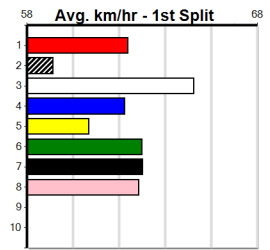

EUREKA CONCRETE (275+ RANK)

Distance: 390m, Race Type: Grade 5, Total Prizemoney: $1,530
1st: $1,000, 2nd: $320, 3rd: $160, 4th: $50

Watchdog Tips:

Bet:

Table header with columns: Form Box, Wgt, Dist, Track, Date, Time, BON, Margin, 1st/2nd (Time), PIR, Checked, Comment, W/R, Split 1, S/P, Grade.

SEANCE SAM [5]
BK Bitch Jul-21 Sire: HOUDINI BOY Dam: NEVER DUPLICATED
Owner(s): G Black
Winning Distances: < 300m (0) 300 - 399m (5) 400 - 499m (2) 500 - 599m (0) 600 - 699m (0) > 700m (0)
Winning Weights: 27.8(2) 28.0(1) 28.2(1) 28.3(1) 28.7(1) 29.1(1)
Race results for 1st, 6th, 4th, 6th, 4th, 1st, 5th, 7th.

Trainer: Anita Gibbons (Corio)
Box History table with columns Bx, 1st, 2nd, 3rd, 4th, 5th, 6th, 7th, 8th.
Prize Best Starts Trk/Dts APM: $13718.57, NBT, 42-7-6-3, 11-0-0-1, 4167.

ROXY EGGNOG [5]
BE Dog Sep-20 Sire: DROOPYS BUICK Dam: FANTASTIC ROXY
Owner(s): G Mitchell
Winning Distances: < 300m (0) 300 - 399m (3) 400 - 499m (6) 500 - 599m (2) 600 - 699m (0) > 700m (0)
Winning Weights: 33.3(1) 34.1(1) 34.2(1) 34.3(1) 34.7(2) 34.8(1) 34.9(1) 35.0(1) 35.2(1) 35.4(1)
Race results for 5th, 3rd, 1st, 7th, 1st, 7th, 7th, 4th.

Trainer: Donna Knight (Talbot)
Box History table with columns Bx, 1st, 2nd, 3rd, 4th, 5th, 6th, 7th, 8th.
Prize Best Starts Trk/Dts APM: $23785.00, 22.46(1)-2/6/24, 95-11-7-11, 11-3-0-1, 2849.

CARLETON STORY [5]
BK Dog May-20 Sire: MEPUNGA BLAZER Dam: BRYDEN DORA
Owner(s): D Craven
Winning Distances: < 300m (0) 300 - 399m (6) 400 - 499m (1) 500 - 599m (0) 600 - 699m (0) > 700m (0)
Winning Weights: 33.6(1) 34.2(1) 34.6(1) 35.4(1) 35.7(1) 35.8(2)
Race results for 6th, 4th, 3rd, 6th, 7th, 6th, 5th, 4th, 7th.

Trainer: John Frewin (Anakie)
Box History table with columns Bx, 1st, 2nd, 3rd, 4th, 5th, 6th, 7th, 8th.
Prize Best Starts Trk/Dts APM: $15565.00, 22.37(3)-2/1/23, 77-7-13-13, 23-5-3-3, 1292.

ROXY CRUMPET [5]
BK Dog Sep-20 Sire: DROOPYS BUICK Dam: FANTASTIC ROXY
Owner(s): S Bunchusri
Winning Distances: < 300m (0) 300 - 399m (7) 400 - 499m (10) 500 - 599m (1) 600 - 699m (0) > 700m (0)
Winning Weights: 34.2(1) 34.6(1) 34.8(1) 34.9(1) 35.0(1) 35.2(3) 35.5(1) 35.6(1) 35.7(2) 35.8(1) 35.9(1) 36.0(3) 36.2(1)
Race results for 7th, 4th, 4th, 7th, 2nd, 5th, 1st, 6th.

Trainer: Suwit Bunchusri (Talbot)
Box History table with columns Bx, 1st, 2nd, 3rd, 4th, 5th, 6th, 7th, 8th.
Prize Best Starts Trk/Dts APM: $33502.50, 22.26(1)-12/9/22, 117-18-12-16, 26-6-1-6, 4963.

STYLE KEY (NSW)[5]
BK Bitch Jul-20 Sire: ZAMBORA BROCKIE Dam: FRISKEY
Owner(s): G Black
Winning Distances: < 300m (0) 300 - 399m (5) 400 - 499m (5) 500 - 599m (0) 600 - 699m (0) > 700m (0)
Winning Weights: 24.3(1) 24.5(1) 24.6(1) 24.8(2) 25.1(1) 25.3(1) 25.4(2) 25.5(1)
Race results for 4th, 8th, 2nd, 4th, 3rd, 8th, 4th, 6th.

Trainer: Anita Gibbons (Corio)
Box History table with columns Bx, 1st, 2nd, 3rd, 4th, 5th, 6th, 7th, 8th.
Prize Best Starts Trk/Dts APM: $20225.00, 22.24(1)-5/6/23, 73-10-10-7, 12-1-3-1, 1433.