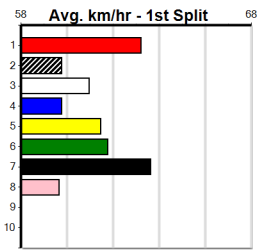

A1 SIGNAGE (275+ RANK)

Distance: 450m, Race Type: Maiden, Total Prizemoney: $1,530
1st: $1,000, 2nd: $320, 3rd: $160, 4th: $50

Watchdog Tips: ☐ ☐ ☐ ☐ ☐ ☐ **Bet:**

Form Box Wgt Dist Track Date Time BON Margin 1st/2nd (Time) PIR Checked Comment W/R Split 1 S/P Grade

1

PRINCE PIERRE [M]
BK Dog Apr-22 Sire: ORSON ALLEN Dam: CULLQUIN CERSEI
Owner(s): C Brett Trainer: Cole Brett (Kurunjang)
Winning Distances: < 300m (0) 300 - 399m (0) 400 - 499m (0) 500 - 599m (0) 600 - 699m (0) > 700m (0)
Winning Weights:
5th (1) 31.0 400 GEL R2 16-Jan-24 24.29 22.30 21.00 KEN MASTERS (22.83) M/57 . . . 9.08 $2.80 M
7th (5) 30.7 400 GEL R1 23-Jan-24 23.69 22.51 17.00 OUR DAD'S ROCK (22.55) S/88 . . . W 8.87 $33.60 T3-M
4th (4) 31.2 300 HVL R1 21-Jun-24 17.63 16.81 4.50L DISCO GIZMO (17.32) S/7 . . . 4.29 $12.80 T3-M
3rd (6) 31.4 425 BEN R1 28-Jun-24 24.69 23.73 0.75L BOROUGH MAN (24.64) M/223 . . . 6.86 $13.80 M
7th (1) 31.7 425 BEN R1 05-Jul-24 24.78 23.75 8.50L TIMMA TURTLE TWO (24.19) M/468 . . . 6.73 $6.90 M
5th (1) 32.0 350 HVL R2 10-Jul-24 20.20 19.62 4.75L RIGHT SIDE UP (19.88) M/7 . . . 6.83 $10.20 T3-M
5th (7) 32.1 350 HVL R2 18-Jul-24 20.18 19.56 3.25L PATH TO NIRVANA (19.95) M/6 . . . 6.86 $6.00 T3-M
4th (8) 32.0 350 HVL R2 23-Jul-24 20.07 19.36 1.5L COMO PRINCE (19.97) M/8 . . . 6.90 $4.00 T3-M
Last 3 wins NOT included above

Box History

Bx	1st	2nd	3rd	4th	5th	6th	7th	8th
1					2		1	
2								
3								
4				2				
5							1	
6		1						
7					1			
8				1				1

Prize Best $505.00
Starts FSH
Trk/Dts 10-0-0-1
APM 0-0-0-0 379

2

BANANA JOE [M]
BK Dog Jan-21 Sire: ASTON KIMETTO Dam: SLEW LEFT
Owner(s): H Boehmke Trainer: Thomas Boehmke (Narewillock)
Winning Distances: < 300m (0) 300 - 399m (0) 400 - 499m (0) 500 - 599m (0) 600 - 699m (0) > 700m (0)
Winning Weights:
7th (7) 31.3 425 BEN R1 20-Mar-24 26.04 24.11 25.00 BREE CABANG (24.32) M/767 . . . 7.01 $31.10 M
7th (1) 31.2 450 BAL R3 08-Apr-24 26.56 25.44 16.00 REIKO WALTER (25.44) M/677 . . . 6.99 $101.10 T3-M
8th (2) 30.9 500 BEN R1 17-Apr-24 29.86 28.28 15.00 SCALA BLACK (28.86) M/877 . . . 7.08 $58.30 M
5th (1) 31.4 425 BEN R1 15-May-24 25.47 24.04 15.00 PERFECT LIAM (24.48) M/445 . . . 6.86 $18.90 T3-M
5th (4) 31.2 425 BEN R2 08-Jun-24 25.06 24.27 4.25L AMAZING STELLAR (24.77) S/555 . . . 6.97 $27.70 M
2nd (1) 30.6 425 BEN R1 03-Jul-24 24.77 24.04 2.25L SLICK WHISPER (24.62) S/332 . . . 6.84 $24.30 M
6th (4) 30.9 425 BEN R1 17-Jul-24 25.28 24.18 11.00 KRAKEN CASPER (24.54) M/786 . . . 7.08 $39.20 T3-M
6th (5) 31.1 425 BEN R2 24-Jul-24 25.45 24.31 13.00 OLYMPIC HISTORY (24.56) M/778 . . . 7.03 $25.30 M
Last 3 wins NOT included above

Box History

Bx	1st	2nd	3rd	4th	5th	6th	7th	8th
1		1			2		1	
2					1			1
3						1	1	
4				1	2	1	1	1
5						1		1
6					1		1	2
7							1	1
8							1	1

Prize Best $370.00
Starts NBT
Trk/Dts 23-0-1-0
APM 2-0-0-0 330