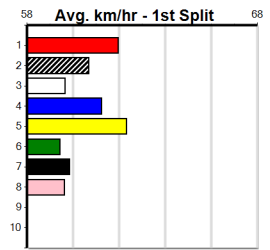

SPORTSBET GREEN TICKS (275+ RANK)

Distance: 390m, Race Type: Maiden, Total Prizemoney: $1,530
1st: $1,000, 2nd: $320, 3rd: $160, 4th: $50

Watchdog Tips: [ ] [ ] [ ] [ ] Bet: [ ]

WILD HALLE (NSW)[M] *** SCRATCHED ***
BK Bitch Jan-22 Sire: BARCIA BALE Dam: WILD FLYER
Owner(s): J Dal corobbo
Trainer: Julie Green (Parwan)
Winning Distances: < 300m (0) 300 - 399m (1) 400 - 499m (0) 500 - 599m (0) 600 - 699m (0) > 700m (0)
Winning Weights: 26.7(1)
Race results table with columns: 5th (2), 4th (5), 5th (1), 1st (4) and details like weight, track, date, time, B/N, Margin, 1st/2nd (Time), PIR, Checked, Comment, W/R, Split 1, S/P, Grade.

SWEET BABYSITTER (NSW)[M]
BK Bitch Feb-22 Sire: MEPUNGA BLAZER Dam: GEORGIA ROSE
Owner(s): J Green
Trainer: Julie Green (Parwan)
Winning Distances: < 300m (0) 300 - 399m (0) 400 - 499m (0) 500 - 599m (0) 600 - 699m (0) > 700m (0)
Winning Weights:
Race results table with columns: 6th (4), 5th (5), 7th (3), 6th (8), 7th (1), 4th (6) and details like weight, track, date, time, B/N, Margin, 1st/2nd (Time), PIR, Checked, Comment, W/R, Split 1, S/P, Grade.

SMACKDOWN SHAKA [M]
RF Dog Dec-21 Sire: FERAL FRANKY Dam: TAYLOR JAYDE
Owner(s): D Bewley
Trainer: Michael Bewley (Pentland Hills)
Winning Distances: < 300m (0) 300 - 399m (0) 400 - 499m (0) 500 - 599m (0) 600 - 699m (0) > 700m (0)
Winning Weights:
Race results table with columns: 3rd (6), 8th (8), 8th (8), 3rd (3), 3rd (-), 6th (5), 6th (3), 6th (1) and details like weight, track, date, time, B/N, Margin, 1st/2nd (Time), PIR, Checked, Comment, W/R, Split 1, S/P, Grade.

BEEN BLITZED [M]
BK Bitch Dec-21 Sire: SHIMA SHINE Dam: DASHA
Owner(s): N Perkins
Trainer: Justin Perkins (Romsey)
Winning Distances: < 300m (0) 300 - 399m (0) 400 - 499m (0) 500 - 599m (0) 600 - 699m (0) > 700m (0)
Winning Weights:
Race results table with columns: 4th (5), 6th (8), 2nd (2), 8th (6), 8th (8), 6th (4), 5th (1), 8th (8) and details like weight, track, date, time, B/N, Margin, 1st/2nd (Time), PIR, Checked, Comment, W/R, Split 1, S/P, Grade.

SHOULD NOT HAVE [M]
BK Dog Feb-22 Sire: FABREGAS Dam: YAKI BLUE
Owner(s): THE SAINTS (SYN), M Harrak, C Barber, T Barber
Trainer: Rosalie Kerr (Caldermeade)
Winning Distances: < 300m (0) 300 - 399m (0) 400 - 499m (0) 500 - 599m (0) 600 - 699m (0) > 700m (0)
Winning Weights:
Race results table with columns: 7th (7), 5th (3), 6th (6), 4th (8), 3rd (6), 4th (4), 6th (5) and details like weight, track, date, time, B/N, Margin, 1st/2nd (Time), PIR, Checked, Comment, W/R, Split 1, S/P, Grade.

1

2

3

4

5