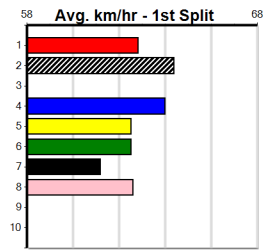

TUDOR ELECTRICAL (275+ RANK)

Distance: 390m, Race Type: Grade 7, Total Prizemoney: $1,530
1st: $1,000, 2nd: $320, 3rd: $160, 4th: $50

Watchdog Tips:

Bet:

Table with columns: Form Box, Wgt, Dist, Track, Date, Time, BON, Margin, 1st/2nd (Time), PIR, Checked, Comment, W/R, Split 1, S/P, Grade

ZIPPING DRAKE (NSW)[7]
F Dog Dec-21 Sire: AUSSIE INFRARED Dam: ZIPPING MEG
Owner(s): Hallinan Hallinan (SYN), M Hallinan, F Hallinan
Trainer: Keith Lloyd (Anakie)
Box History table and Prize Best information.

HOT SPOT [7]
BK Bitch Jun-22 Sire: FERAL FRANKY Dam: DREAMING
Owner(s): Gisborne Grumps (SYN), J Grant, J Prater, P Brun
Trainer: Jimmy Holt (Kyneton)
Box History table and Prize Best information.

CAWBOURNE MILLIE (NSW)[3]
BK Bitch Apr-22 Sire: FLYING RICCIARDO Dam: SWEET CAWBOURNE
Owner(s): J Green
Trainer: Julie Green (Parwan)
Box History table and Prize Best information.

SOHO BUSTLIN' BY [7]
BD Dog Aug-21 Sire: WHISKEY RIOT Dam: CRUISING BY
Owner(s): S O'brien
Trainer: Michael Davison (Talbot)
Box History table and Prize Best information.

ALICE EXPRESS [7]
BK Bitch Oct-21 Sire: ZIPPING GARTH Dam: LEVUSHKA
Owner(s): T De giorgi
Trainer: Julie Green (Parwan)
Box History table and Prize Best information.

1

2

3

4

5