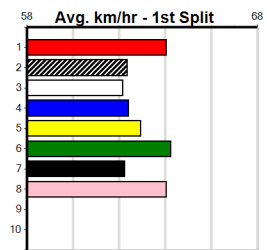

SOUTHERN SHEETMETAL (275+ RANK)

Distance: 390m, Race Type: Grade 5, Total Prizemoney: $1,530
1st: $1,000, 2nd: $320, 3rd: $160, 4th: $50

Watchdog Tips:

Bet:

Table with columns: Form Box, Wgt, Dist, Track, Date, Time, BON, Margin, 1st/2nd (Time), PIR, Checked, Comment, W/R, Split 1, S/P, Grade

Section 1: PYRENEES BLAZER [5]. Includes dog details, owner (Robinson), sire (MEPUNGA BLAZER), dam (KALANI WILLOW), and a list of race results with weights and times.

Box History and Prize Best Starts for PYRENEES BLAZER. Includes a grid for box positions and prize details.

Section 2: KANJI QUEBEC [5]. Includes dog details, owner (Nettleton Park Racing), sire (SHIMA SHINE), dam (KANJI), and a list of race results.

Box History and Prize Best Starts for KANJI QUEBEC. Includes a grid for box positions and prize details.

Section 3: NOLAN BALE (NSW)[5]. Includes dog details, owner (L Harris), sire (NEED MY MONEYNOW), dam (DYNA GERTIE), and a list of race results.

Box History and Prize Best Starts for NOLAN BALE. Includes a grid for box positions and prize details.

Section 4: AMY JAY (NSW)[5]. Includes dog details, owner (A Hudson), sire (MOREIRA), dam (SUNITA LASS), and a list of race results.

Box History and Prize Best Starts for AMY JAY. Includes a grid for box positions and prize details.

Section 5: MORAINIE MIA [5]. Includes dog details, owner (MORAINIE), sire (KINLOCH BRAE), dam (JUST LOVIN' IT), and a list of race results.

Box History and Prize Best Starts for MORAINIE MIA. Includes a grid for box positions and prize details.