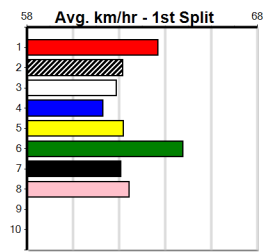

TOWN & COUNTRY LINE MARKING (275+

Distance: 450m, Race Type: Grade 5, Total Prizemoney: $1,530
1st: $1,000, 2nd: $320, 3rd: $160, 4th: $50

Watchdog Tips: [ ] [ ] [ ] [ ] Bet: [ ]

Form Box Wgt Dist Track Date Time BON Margin 1st/2nd (Time) PIR Checked Comment W/R Split 1 S/P Grade

OUR LAST HOPE [5]
WBD Dog Dec-21 Sire: ALLEN DEED Dam: ZIPPING AMBER
Owner(s): S Bryan
Trainer: Donna Knight (Talbot)
Winning Distances: < 300m (0) 300 - 399m (1) 400 - 499m (1) 500 - 599m (1) 600 - 699m (0) > 700m (0)
Winning Weights: 28.3(1) 29.5(1) 29.8(1)
Box History table and Prize Best Starts table included.

OPRAH BALE (NSW)[5]
RBD Dog Mar-22 Sire: KONOMI Dam: WENDALIN BALE
Owner(s): T Kennedy-harris
Trainer: Tammy Kennedy-harris (Devon M)
Winning Distances: < 300m (0) 300 - 399m (0) 400 - 499m (2) 500 - 599m (1) 600 - 699m (0) > 700m (0)
Winning Weights: 31.2(1) 31.5(2)
Box History table and Prize Best Starts table included.

DAISY MAY [5]
BK Bitch Apr-21 Sire: BORAT Dam: DYNA FAME
Owner(s): C Hose
Trainer: Cody Hose (Lara)
Winning Distances: < 300m (0) 300 - 399m (2) 400 - 499m (1) 500 - 599m (0) 600 - 699m (0) > 700m (0)
Winning Weights: 24.8(1) 25.2(1) 25.3(1)
Box History table and Prize Best Starts table included.

AVISWOOD (SA)[5]
BK Dog Feb-22 Sire: DYNA DOUBLE ONE Dam: RIGHT EXIT
Owner(s): P Pace
Trainer: Paul Pace (Scarsdale)
Winning Distances: < 300m (0) 300 - 399m (1) 400 - 499m (2) 500 - 599m (0) 600 - 699m (0) > 700m (0)
Winning Weights: 31.5(2) 31.7(1)
Box History table and Prize Best Starts table included.

DANYO'S BOAR [5]
BD Dog Apr-21 Sire: FERNANDO BALE Dam: DANYO'S SARAH
Owner(s): D Sheridan
Trainer: Douglas Sheridan (Talbot)
Winning Distances: < 300m (0) 300 - 399m (1) 400 - 499m (2) 500 - 599m (0) 600 - 699m (0) > 700m (0)
Winning Weights: 30.8(1) 31.8(1) 32.3(1)
Box History table and Prize Best Starts table included.

1

2

3

4

5