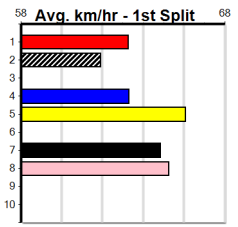

Sandown (SAP)

GRV VICBRED SERIES HT1

Distance: 515m, Race Type: Grade 5 Heat, Total Prizemoney: $3,340
1st: $2,230, 2nd: $690, 3rd: $345, 4th: $75

4

8:06PM

(VIC time)

Watchdog Tips:

0 0 0 0

Bet:

Form	Box	Weight	Dist	Track	Date	Time	BON	Margin	1st/2nd (Time)	PIR	Checked	Comment	W/R	Split 1	S/P	Grade

1 SHIMA HARLEY [5]
BD D May-22 FERNANDO BALE SHIMA CLASSIC
Trainer: Donna Knight (Talbot)
1st (2) 32.0 450 WBL R7 15-Jul-24 26.10 26.03 1.25LCASH FOR KOTA (26.18) M/111 . . . . 6.66 $1.50 6G
4th (1) 32.3 450 BAL R6 22-Jul-24 26.15 25.73 3.00LPRETTY PANAMA (25.94) S/321 . . . . 6.72 $7.60 T3-5
3rd (8) 32.8 525 MEP R3 07-Aug-24 31.07 29.93 3.5LDESTINI REBEL (30.82) S/3222 . . . . 5.27 $15.60 T3-5
7th (5) 32.9 525 MEP R12 14-Aug-24 31.88 29.83 15.00LDESTINI REBEL (30.84) S/8777 . . . . 5.33 $32.80 T3-5
Owner(s): G Mitchell

Winning Boxes

1	2	3	4	5	6	7	8
1							
	1						
Prize							
Best							
Starts							
Trk/Dst							
APM							

2 MAHOGANY [5]
BD D Jun-22 HANDSOME PRINCE PAY CALL
Trainer: Kayla Cottrell (Pearcedale)
1st (8) 32.6 460 GEL R3 27-Jul-24 25.91 25.68 7.50LPXIE TRIXIE (26.40) S/411 . . . . 6.82 $1.30 X67
1st (2) 32.6 450 BAL R5 31-Jul-24 25.27 25.24 3.00LSTAR'S HOPE (25.48) M/431 . . . . 6.72 $2.80 5
1st (5) 32.6 460 WGL R9 06-Aug-24 26.04 25.64 2.00LGLOW (26.17) S/452 . SW . 6.62 $2.60 5
2nd (6) 32.6 450 SHP R7 12-Aug-24 25.27 25.11 2.50LMATCHING MOTORS (25.11) M/854 . . . . 6.79 $3.80 5
Owner(s): N De la roche

Winning Boxes

1	2	3	4	5	6	7	8
1							
	1						
Prize							
Best							
Starts							
Trk/Dst							
APM							

3 *** VACANT BOX ***
Trainer:
Owner(s):

Winning Boxes

1	2	3	4	5	6	7	8
1							
	1						
Prize							
Best							
Starts							
Trk/Dst							
APM							

4 IT'S A RUNAWAY [5]
BK D Oct-21 HOUDINI BOY IT'S A WINK
Trainer: John Delaroche (Cranbourne North)
6th (3) 33.2 595 SAN R4 20-Jun-24 34.87 34.05 5.00LPIGWIDGEON (34.53) S/6666 . . . . 9.49 $15.70 5
5th (1) 33.2 600 MEP R8 03-Jul-24 35.34 34.91 6.50LNINETYMILE VENOM (34.91) M/4555 . . . . 9.26 $28.70 X45
4th (7) 33.8 525 MEP R4 17-Jul-24 30.95 29.78 6.50LITTLE PEG (30.51) S/6444 . . . . 5.30 $4.00 T3-5
3rd (4) 33.9 460 WGL R8 15-Aug-24 26.14 25.97 1.00LMADALIA ZOOM (26.07) S/774 . . . . 6.79 $6.70 T3-5
Owner(s): J Delaroche

Winning Boxes

1	2	3	4	5	6	7	8
1							
	1						
Prize							
Best							
Starts							
Trk/Dst							
APM							

5 NICKI WHOOP [5]
BK B Sep-20 HOSTILE QUICK SUCCESSION
Trainer: Darren Beasley (Footscray West)
1st (3) 27.7 600 MEP R8 17-Jul-24 34.66 34.66 2.25LAPACHE SHOUT (34.80) M/2111 . . . . 9.05 $5.50 X45
6th (7) 27.7 595 SAN R6 25-Jul-24 34.74 34.34 6.00LTRANSPONDER (34.34) S/5566 . SW . 9.46 $12.70 X45
1st (8) 27.9 600 MEP R6 31-Jul-24 34.75 34.75 1.75LLYNDL SAID NO (34.86) M/1111 . . . . 9.09 $4.90 X45
2nd (7) 27.8 525 MEP R6 07-Aug-24 30.29 29.93 2.00LPOWER OUT (30.15) M/5432 . . . . 5.17 $6.70 5
Owner(s): TO THE MAX SYNDICATE (SYN), A Honan, A Clayton, T Honan, J Clayton

Winning Boxes

1	2	3	4	5	6	7	8
1							
	1						
Prize							
Best							
Starts							
Trk/Dst							
APM							

6 *** VACANT BOX ***
Trainer:
Owner(s):

Winning Boxes

1	2	3	4	5	6	7	8
1							
	1						
Prize							
Best							
Starts							
Trk/Dst							
APM