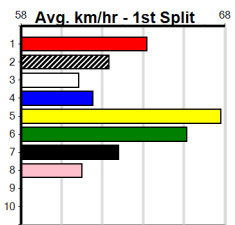

ALDERBROOK PLUMBING (0-1 WIN)

Distance: 515m, Race Type: Restricted Win, Total Prizemoney: \$3,340

1st: \$2,230, 2nd: \$690, 3rd: \$345, 4th: \$75

2

7:24PM

(VIC time)

Watchdog Tips:

0 0 0 0