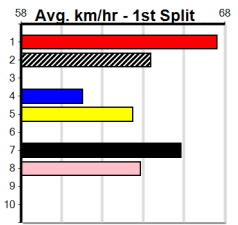

GRV VICBRED SERIES HT2

Distance: 515m, Race Type: Grade 5 Heat, Total Prizemoney: $3,340
1st: $2,230, 2nd: $690, 3rd: $345, 4th: $75

8

9:27PM

(VIC time)

Watchdog Tips:

0 0 0 0

Bet:

Form	Box	Weight	Dist	Track	Date	Time	BON	Margin	1st/2nd (Time)	PIR	Checked	Comment	W/R	Split 1	S/P	Grade

1 PASS THE BUCK [5]
BK D Dec-21 BERNARDO ON THE RUNWAY
Trainer: Anthony Azzopardi (Rowsley)
5th (5) 30.4 525 MEA R6 17-Feb-24 30.51 29.53 12.00LMEPUNGA SMOKEY (29.70) M/2886 . . . 5.12 $4.10 SSF
1st (4) 30.0 460 GEL R8 19-Jul-24 25.17 25.17 4.00LJETSTREAM ICON (25.44) Q/111 . . SW 6.39 $1.70 X45
5th (3) 30.0 460 WGL R8 26-Jul-24 26.03 25.84 2.25LSKINNY OLIVE (25.88) M/356 . . . 6.53 $1.20 X34
1st (3) 29.9 450 SHP R8 05-Aug-24 24.95 24.95 4.75LFIGURE IT OUT (25.27) Q/111 . . SW 6.49 $1.50 X34
Owner(s): DARREN AND MICHAEL PULEIO (SYN), D Puleio, M Puleio

Winning Boxes

1	2	3	4	5	6	7	8
1		3	5	1	2		1
Prize							
Best							
Starts							
Trk/Dst							
APM							

2 DAINTREE DAZZLER [5]
F D Oct-21 BERNARDO CHUNK OF LOVE
Trainer: Ben Joske (Yinnar South)
3rd (3) 35.6 500 BEN R8 19-Jul-24 29.00 28.44 1.5LJED'S MEMORY (28.90) M/212 . . . 6.74 $4.40 5
4th (7) 36.0 460 WGL R10 23-Jul-24 26.12 25.66 6.50LORLI BALE (25.66) M/555 . . . 6.69 $7.50 X34
3rd (6) 35.9 450 SHP R7 29-Jul-24 25.45 25.09 1.75LTAT LIBBY (25.34) M/754 . . . 6.80 $5.00 5H
5th (4) 35.7 460 WGL R8 02-Aug-24 26.13 25.82 1.5LTRICKSTER'S HALO (26.03) M/655 . . . 6.70 $2.40 X45
Owner(s): LUCKY ELEVEN (SYN), K Joske, G Joske

Winning Boxes

1	2	3	4	5	6	7	8
3	2	1	1	1	2	1	2
Prize							
Best							
Starts							
Trk/Dst							
APM							

3 *** VACANT BOX ***
Trainer:
Owner(s):

4 CABAO DEWBERRY [5]
DKBD D Sep-21 KELSOS FUSILEER CABAO
Trainer: Donna Knight (Talbot)
2nd (2) 35.2 525 MEP R12 17-Jul-24 30.87 29.78 0.25LGREYSYND SHOCK (30.85) M/4111 . . . 5.32 $2.80 T3-5
8th (3) 35.5 410 HOR R11 21-Jul-24 24.29 23.19 12.00LSLEEK BLAZER (23.48) M/88 . . . 11.00 $13.40 5NP
4th (6) 36.0 515 SAP R7 04-Aug-24 30.55 29.55 6.00LSTEELE JAKIT (30.16) S/8645 . . . 5.44 $21.40 T3-5H
6th (2) 35.8 525 MEP R3 07-Aug-24 31.21 29.93 5.50LDESTINI REBEL (30.82) S/4345 . . . 5.31 $10.20 T3-5
Owner(s): D Knight

Winning Boxes

1	2	3	4	5	6	7	8
		1	1				1
Prize							
Best							
Starts							
Trk/Dst							
APM							

5 MISTER EASY [5]
BK D Feb-22 HOOKED ON SCOTCH NICE AND EASY
Trainer: Jason Portelli (Keilor Park)
3rd (8) 31.8 525 MEA R4 13-Jul-24 30.21 29.89 3.00LKING OWEN (30.01) M/2333 . . . 5.14 $13.40 SH
6th (5) 31.8 525 MEP R7 17-Jul-24 30.71 29.78 14.00LMEPUNGA SMOKEY (29.78) M/4556 . . . 5.23 $7.00 X34
3rd (1) 31.7 450 SHP R6 29-Jul-24 25.55 25.09 7.00LASTON FANTASTIC (25.09) M/663 . . . 6.96 $4.60 5H
7th (5) 31.7 460 GEL R8 02-Aug-24 26.61 26.02 8.50LSERIAL STICKER (26.05) M/547 . . . 6.81 $5.80 X45
Owner(s): J Portelli

Winning Boxes

1	2	3	4	5	6	7	8
2	2		2		3		1
Prize							
Best							
Starts							
Trk/Dst							
APM							

6 *** VACANT BOX ***
Trainer:
Owner(s):