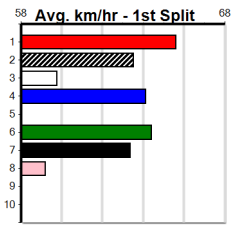

PHOTO MAN AT STUD (0-2 WINS)(300+RA

Distance: 595m, Race Type: Restricted Win, Total Prizemoney: \$3,940
1st: \$2,640, 2nd: \$815, 3rd: \$410, 4th: \$75

7

9:07PM

(VIC time)

Watchdog Tips:

0 0 0 0

Bet: