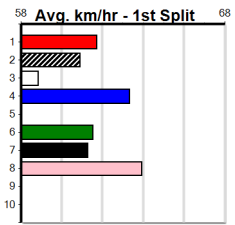

Sandown (SAP)

MOND WINDOWS & GLASS (0-2 W)(300+R

Distance: 595m, Race Type: Restricted Win, Total Prizemoney: \$3,940
1st: \$2,640, 2nd: \$815, 3rd: \$410, 4th: \$75

3

7:43PM

(VIC time)

Watchdog Tips:

0 0 0 0