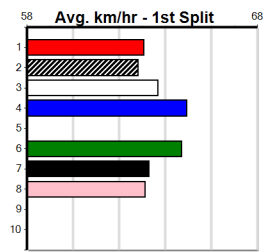

6

8:47PM

(VIC time)

Distance: 515m, Race Type: Grade 6, Total Prizemoney: $3,340
1st: $2,230, 2nd: $690, 3rd: $345, 4th: $75

Watchdog Tips:

Bet:

Table with columns: Form Box, Wgt, Dist, Track, Date, Time, BON, Margin, 1st/2nd (Time), PIR, Checked, Comment, WR, Split 1, S/P, Grade

PAW BODHI (NSW)[6]
BK Bitch Jul-22 Sire: ALLEN DEED Dam: FANTA BALE
Owner(s): B Wheeler
Trainer: Mark Delbridge (Balliang)
Winning Distances: < 300m (0) 300 - 399m (0) 400 - 499m (1) 500 - 599m (1) 600 - 699m (0) > 700m (0)
Winning Weights: 27.8(1) 28.0(1)
Race results table with columns: Rank, Wgt, Dist, Track, Date, Time, BON, Margin, 1st/2nd (Time), PIR, Checked, Comment, WR, Split 1, S/P, Grade

Box History table for PAW BODHI (NSW)[6] with columns: Bx, 1st, 2nd, 3rd, 4th, 5th, 6th, 7th, 8th and Prize Best Starts Trk/Dts APM

PAW DIMETRA (NSW)[6]
BK Bitch Jul-22 Sire: ALLEN DEED Dam: FANTA BALE
Owner(s): B Wheeler
Trainer: Mark Delbridge (Balliang)
Winning Distances: < 300m (0) 300 - 399m (0) 400 - 499m (0) 500 - 599m (2) 600 - 699m (0) > 700m (0)
Winning Weights: 27.1(1) 27.2(1)
Race results table with columns: Rank, Wgt, Dist, Track, Date, Time, BON, Margin, 1st/2nd (Time), PIR, Checked, Comment, WR, Split 1, S/P, Grade

Box History table for PAW DIMETRA (NSW)[6] with columns: Bx, 1st, 2nd, 3rd, 4th, 5th, 6th, 7th, 8th and Prize Best Starts Trk/Dts APM

DEPUTY FRED [6]
BK Dog Dec-20 Sire: KONOMI Dam: CALL ME BUBBLES
Owner(s): J Formosa
Trainer: Jye Formosa (Heathcote)
ENG BAL 2024-08-18
Winning Distances: < 300m (0) 300 - 399m (0) 400 - 499m (2) 500 - 599m (0) 600 - 699m (0) > 700m (0)
Winning Weights: 34.3(1) 36.0(1)
Race results table with columns: Rank, Wgt, Dist, Track, Date, Time, BON, Margin, 1st/2nd (Time), PIR, Checked, Comment, WR, Split 1, S/P, Grade

Box History table for DEPUTY FRED [6] with columns: Bx, 1st, 2nd, 3rd, 4th, 5th, 6th, 7th, 8th and Prize Best Starts Trk/Dts APM

LAPIS LAZULI [6]
BE Bitch Mar-22 Sire: FERNANDO BLUEY Dam: JACQUI SHOSHONE
Owner(s): S Crawford
Trainer: Shona Crawford (Pearcedale)
ENG WGL 2024-08-16
Winning Distances: < 300m (0) 300 - 399m (0) 400 - 499m (0) 500 - 599m (2) 600 - 699m (0) > 700m (0)
Winning Weights: 27.7(1) 28.0(1)
Race results table with columns: Rank, Wgt, Dist, Track, Date, Time, BON, Margin, 1st/2nd (Time), PIR, Checked, Comment, WR, Split 1, S/P, Grade

Box History table for LAPIS LAZULI [6] with columns: Bx, 1st, 2nd, 3rd, 4th, 5th, 6th, 7th, 8th and Prize Best Starts Trk/Dts APM

*** VACANT BOX ***
Sire: Dam:
Owner(s):
Trainer:
Winning Distances: < 300m (0) 300 - 399m (0) 400 - 499m (0) 500 - 599m (0) 600 - 699m (0) > 700m (0)
Winning Weights:
Box History

1

2

3

4

5