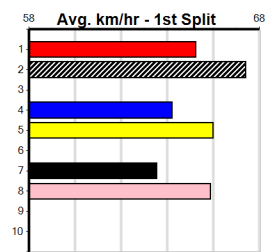

Winning Distances: < 300m (0) 300 - 399m (0) 400 - 499m (0) 500 - 599m (0) 600 - 699m (0) > 700m (0)

Winning Weights: Box History

GRV VICBRED SERIES HT4

Distance: 515m, Race Type: Grade 5 Heat, Total Prizemoney: \$3,340
1st: \$2,230, 2nd: \$690, 3rd: \$345, 4th: \$75