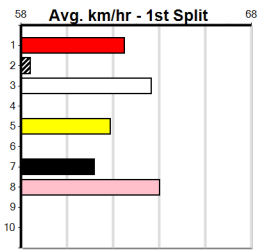

1

6:59PM

(VIC time)

Distance: 515m, Race Type: Maiden, Total Prizemoney: $2,860
1st: $1,900, 2nd: $590, 3rd: $295, 4th: $75

Watchdog Tips: ☐ ☐ ☐ ☐ ☐ Bet:

Form	Box	Wgt	Dist	Track	Date	Time	BON	Margin	1st/2nd (Time)	PIR	Checked	Comment	WR	Split 1	S/P	Grade

1

ONCE MORE [M]
BK Dog Jul-22 Sire: ASTON RUPEE Dam: WHAT A SURPRISE
Owner(s): C Brown Trainer: Graham Brown (Cardinia)
Winning Distances: < 300m (0) 300 - 399m (0) 400 - 499m (0) 500 - 599m (0) 600 - 699m (0) > 700m (0)
Winning Weights:
3rd (2) 31.6 400 WGL R1 30-Jul-24 23.04 22.45 4.50L RHYTHMIC ENERGY (22.73) M/44 8.76 $2.70 M
5th (5) 32.0 400 WGL R1 09-Aug-24 23.53 22.22 12.00 LUCKY (22.74) M/76 8.72 $3.30 M

Last 3 wins NOT included above

Bx	1st	2nd	3rd	4th	5th	6th	7th	8th	
1									
2			1						
3									
4									
5					1				
6									
7									
8									
Prize Best								$260.00	
Starts								2-0-0-1	FSH
Trk/Dts								0-0-0-0	
APM								260	

2

SHAUN LEE ROSE [M]
BE Dog Dec-22 Sire: MAGICAL BALE Dam: SHANTELLE ROSE
Owner(s): S Chignell Trainer: Jeffrey Chignell (Rosedale)
Winning Distances: < 300m (0) 300 - 399m (0) 400 - 499m (0) 500 - 599m (0) 600 - 699m (0) > 700m (0)
Winning Weights:
5th (4) 33.8 460 WGL R2 13-Aug-24 26.55 25.71 6.50L STAR COMMAND (26.12) S/555 7.01 $12.40 MH

Last 3 wins NOT included above

Bx	1st	2nd	3rd	4th	5th	6th	7th	8th	
1									
2									
3									
4					1				
5									
6									
7									
8									
Prize Best								$0.00	
Starts								1-0-0-0	FSH
Trk/Dts								0-0-0-0	
APM								0	

3

PAW IKE (NSW)[M]
BK Dog Dec-22 Sire: BERNARDO Dam: HADARAH BALE
Owner(s): B Wheeler Trainer: Mark Delbridge (Balliang)
Winning Distances: < 300m (0) 300 - 399m (0) 400 - 499m (0) 500 - 599m (0) 600 - 699m (0) > 700m (0)
Winning Weights:
3rd (7) 31.9 515 SAP R1 29-Jul-24 29.98 29.46 3.5L PAW FREDRICK (29.74) M/4433 5.29 $8.10 MH
3rd (8) 31.9 515 SAN R1 08-Aug-24 30.03 29.36 6.50L PAW FREDRICK (29.59) M/4433 5.25 $24.10 MF
5th (7) 31.9 525 MEP R3 14-Aug-24 31.32 29.83 3.25L PAW PETROV (31.10) M/7666 5.30 $2.70 MH

Last 3 wins NOT included above

Bx	1st	2nd	3rd	4th	5th	6th	7th	8th	
1									
2									
3									
4									
5									
6									
7			1		1				
8			1						
Prize Best								$1210.00	
Starts								29.98(7)-29/7/24	
Trk/Dts								3-0-0-2	
APM								1210	

4

UNCLE JAY [M]
BD Dog Jun-22 Sire: SUPERIOR PANAMA Dam: COSMIC KATIE
Owner(s): FOUR FROTHYS (SYN), G Pask, J Baxter, G Pask Trainer: Dawn Johnston (Toongabbie)
Winning Distances: < 300m (0) 300 - 399m (0) 400 - 499m (0) 500 - 599m (0) 600 - 699m (0) > 700m (0)
Winning Weights:
6th (4) 36.2 510 SLE R2 04-Aug-24 29.90 28.78 10.00 NORM'S LUCY (29.23) M/466 9.46 $6.70 M

Last 3 wins NOT included above

Bx	1st	2nd	3rd	4th	5th	6th	7th	8th	
1									
2									
3									
4						1			
5									
6									
7									
8									
Prize Best								$0.00	
Starts								1-0-0-0	FSH
Trk/Dts								0-0-0-0	
APM								0