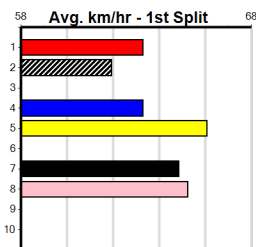

***** NO RESERVE *****

Owner(s):
 Winning Distances: < 300m (0) 300 - 399m (0) 400 - 499m (0) 500 - 599m (0) 600 - 699m (0) > 700m (0)
 Winning Weights:

Trainer:

 Box History

4

8:06PM

(VIC time)

Distance: 515m, Race Type: Grade 5 Heat, Total Prizemoney: \$3,340
1st: \$2,230, 2nd: \$690, 3rd: \$345, 4th: \$75