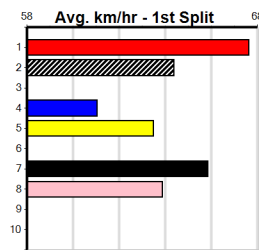

Winning Distances: < 300m (0) 300 - 399m (0) 400 - 499m (0) 500 - 599m (0) 600 - 699m (0) > 700m (0)

Winning Weights: Box History

GRV VICBRED SERIES HT2

8

9:27PM

(VIC time)

Distance: 515m, Race Type: Grade 5 Heat, Total Prizemoney: \$3,340
 1st: \$2,230, 2nd: \$690, 3rd: \$345, 4th: \$75