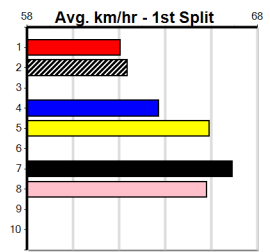

HOT AUGUST NIGHTS AT SANDOWN

Distance: 595m, Race Type: Grade 5, Total Prizemoney: $3,940
1st: $2,640, 2nd: $815, 3rd: $410, 4th: $75

Watchdog Tips:

Bet:

Form Box Wgt Dist Track Date Time BON Margin 1st/2nd (Time) PIR Checked Comment WR Split 1 S/P Grade

Winnie's Wish [5] BE Bitch Jan-21 Sire: PINDARI EXPRESS Dam: IMMINENT Trainer: Raymond Farquhar (Delacombe)
Winning Distances: < 300m (0) 300 - 399m (0) 400 - 499m (2) 500 - 599m (2) 600 - 699m (0) > 700m (0)
Winning Weights: 27.5(1) 28.1(1) 28.4(1) 28.8(1)
6th (8) 28.8 515 SAP R11 17-Jun-24 30.41 29.74 8.00L APPLICANT (29.86) M/7886 . . . 5.45 $15.00 5NP
7th (7) 28.5 515 SAN R10 20-Jun-24 30.17 29.15 9.00L SO CERTAIN (29.55) S/8887 . VO . 5.37 $60.70 5
6th (8) 28.0 485 HOR R6 25-Jun-24 27.98 26.99 15.00 MATT LOCH (26.99) M/7777 . . . 7.07 $116.40 X45
2nd (7) 28.1 595 SAP R6 01-Jul-24 34.97 34.56 2.25L LOTTIE INTENTION (34.83) S/6563 . . . 9.60 $54.80 X45
6th (1) 28.1 600 MEA R4 06-Jul-24 35.24 34.47 12.00 SHAKE AND BAKE (34.47) M/4466 . SW . 9.20 $38.70 5
3rd (1) 27.8 515 SAP R5 29-Jul-24 30.09 29.46 3.25L ZIPPING CRUSADER (29.87) M/5443 . . . 5.27 $21.10 5
4th (4) 28.2 545 BAL R6 05-Aug-24 32.00 31.33 2.00L GRACELAND BOY (31.86) M/6883 . . . 7.00 $8.40 T3-5
2nd (4) 27.8 515 SAP R2 12-Aug-24 30.20 29.27 9.00L TOP SPEED GEAR (29.57) S/7633 . . . 5.46 $20.30 5
Last 3 wins NOT included above
1st (1) 28.4 485 HOR R4 20-Jan-23 27.46 27.03 3.00L SAINT KIMETTO (27.65) M/1111 . SW . 6.70 $3.50 RW
1st (8) 28.8 545 BAL R4 03-Mar-23 31.71 31.71 1.00L WHIPPING DANCE (31.78) S/4222 . SW . 7.03 $2.10 RW
1st (6) 28.1 515 SAN R9 05-Oct-23 30.19 29.62 0.75L REALITY TEARS (30.23) M/5432 . SW . 5.34 $17.10 5

INTERNAL AFFAIRS (NSW)[5] BD Dog Sep-20 Sire: ZAMBORA BROCKIE Dam: NINO DE ORO Trainer: Chloe Bowman (Kilmany)
Winning Distances: < 300m (0) 300 - 399m (0) 400 - 499m (2) 500 - 599m (10) 600 - 699m (0) > 700m (0)
Winning Weights: 30.0(1) 30.2(2) 30.8(1) 30.9(1) 31.2(1) 31.3(3) 31.4(1) 31.7(2)
3rd (8) 31.3 525 MEP R11 03-Jul-24 30.65 29.83 3.75L WEBLEC WRANGLER (30.40) M/3334 . . . 5.28 $12.80 5
1st (4) 31.3 500 TRA R8 08-Jul-24 28.08 28.08 2.25L STEELE JAKIT (28.24) M/2222 . . W 9.33 $3.80 5
6th (5) 31.4 500 TRA R6 12-Jul-24 28.42 27.78 4.50L DR. LETTIE (28.11) M/5666 . . . 9.55 $5.40 5
6th (1) 31.4 595 SAP R8 22-Jul-24 35.56 34.51 16.00 FERNANDO GOMEZ (34.51) S/8876 . . . 9.94 $14.00 X45
8th (6) 31.3 510 SLE R6 28-Jul-24 29.64 28.91 11.00 BLACK VIPER (28.91) M/878 . . . 9.75 $61.70 5
6th (5) 31.5 460 WGL R6 02-Aug-24 26.34 25.82 3.00L AKINA CRUSADER (26.13) M/8666 . . W 6.82 $53.70 5
6th (4) 31.4 515 SAP R4 12-Aug-24 30.08 29.27 12.00 LETHAL SNIPER (29.27) S/6666 . . . 5.28 $82.80 FFA
5th (8) 31.9 460 WGL R8 15-Aug-24 26.21 25.97 2.00L MADALIA ZOOM (26.07) S/645 . . . 6.78 $6.30 T3-5
Last 3 wins NOT included above
1st (1) 30.8 515 SAN R9 28-Sep-23 29.83 29.31 1.00L HASKO BALE (29.89) S/8422 . . . 5.28 $7.70 5
1st (1) 31.7 500 TRA R9 20-Oct-23 27.71 27.71 3.5L COOL SUMMER (27.95) M/1111 . SW . 9.20 $3.30 X45
1st (4) 31.3 595 SAP R8 23-Nov-23 34.60 34.60 0.10L OKAY BOOMER (34.61) S/3222 . . . 9.40 $21.10 X45