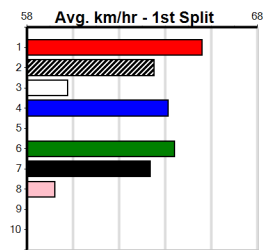

PHOTO MAN AT STUD (0-2 WINS)(300+RANK)

7

9:07PM

(VIC time)

Distance: 595m, Race Type: Restricted Win, Total Prizemoney: $3,940
1st: $2,640, 2nd: $815, 3rd: $410, 4th: $75

Watchdog Tips:

Bet:

Form Box	Wgt	Dist	Track	Date	Time	BON	Margin	1st/2nd (Time)	PIR	Checked	Comment	WR	Split 1	S/P	Grade

SINGLE LADIES [6]

BK Bitch **Jan-22** Sire: **BERNARDO** Dam: **MY GAL PENNY**
Owner(s): **Beyonce (SYN), M Willoughby, A Oliver, L Hughes, C Austin** Trainer: **Michele Berry (Mount Camel)**
Winning Distances: < 300m (0) 300 - 399m (0) 400 - 499m (0) 500 - 599m (2) 600 - 699m (0) > 700m (0)
Winning Weights: 26.7(1) 26.9(1)

7th (3)	26.6	600	BGC	R6	27-May-24	36.46	35.27	16.00	FAST MONEY (35.38)	46	46	10.24	$9.00	5	
6th (3)	27.1	366	CAP	R5	12-Jun-24	20.82	20.00	5.50	CHEEKY GRUB (20.44)	47	47	.	$10.00	5	
7th (1)	27.2	366	CAP	R4	16-Jun-24	20.71	19.62	8.00	DAYSEA'S ELVIS (20.16)	57	57	.	$34.00	RW	
7th (7)	27.6	520	IPS	R7	29-Jun-24	31.24	30.43	7.50	HOLE IN ONE (30.73)	77	77	5.54	$61.00	X45	
5th (8)	27.6	431	IPS	R9	12-Jul-24	25.70	24.81	11.00	NEW BEGINNING (24.92)	6	6	13.95	$23.00	5	
3rd (7)	27.3	520	IPS	R5	20-Jul-24	31.36	30.34	15.00	CHEERS FOR BELLA (30.34)	24	24	5.42	$13.00	5H	
4th (3)	27.4	431	IPS	R12	26-Jul-24	25.89	24.77	7.00	BENNY BOY (25.39)	6	6	14.19	$5.50	5	
5th (7)	27.3	520	IPS	R7	30-Jul-24	31.30	30.57	9.50	BOOTIN' BOODIE (30.65)	55	55	5.46	$101.00	X45	

Last 3 wins NOT included above

1st (1)	26.7	520	IPS	R1	13-Apr-24	30.84	30.00	6.50	ICE COOL CHICK (31.30)	11	11	5.32	$2.30	M	
1st (1)	26.9	520	BGC	R1	18-Apr-24	30.40	29.96	3.00	DAYSEA'S RORY (30.62)	11	11	5.66	$7.00	NNP	

Box History

Bx	1st	2nd	3rd	4th	5th	6th	7th	8th
1	2						1	2
2		3		2	1			
3				2		1	1	1
4						1		1
5					1			
6					1			1
7	1	1	1	1	1	1		
8				2				

Prize Best Starts Trk/Dts APM
$16535.00 FSH
28-2-4-1
0-0-0-0
8619

READY TO STAGGER [7]

BD Bitch **May-22** Sire: **WHISKEY RIOT** Dam: **DEADLY BASILISA**
Owner(s): **Reynolds Cram (SYN), C Reynolds, B Cram** Trainer: **Chris Reynolds (Little River)**
Winning Distances: < 300m (0) 300 - 399m (0) 400 - 499m (1) 500 - 599m (0) 600 - 699m (0) > 700m (0)
Winning Weights: 27.1(1)

4th (7)	27.0	400	GEL	R1	11-Jun-24	23.50	22.65	3.00	MY BOY KINGSLEY (23.30)	M/74	.	8.86	$6.00	M	
1st (6)	27.1	425	BEN	R2	19-Jun-24	24.85	24.13	2.00	FORWARD STEP (24.98)	Q/211	.	6.80	$4.80	T3-M	
6th (6)	26.8	500	BEN	R7	26-Jun-24	29.08	28.23	11.00	MCIVOR JEWELS (28.33)	M/545	.	6.82	$18.20	T3-RW	
3rd (6)	26.6	500	BEN	R5	03-Jul-24	28.97	28.26	1.25	MCIVOR MORGAN (28.88)	M/222	.	6.79	$3.20	X67	
4th (6)	26.6	500	BEN	R9	17-Jul-24	29.05	28.53	5.00	TUDOR PEAK (28.72)	M/234	.	6.75	$18.60	T3-RW	
4th (3)	26.8	595	SAP	R4	22-Jul-24	35.40	34.51	2.25	CHARLI MARLEY (35.25)	Q/2223	.	9.42	$4.50	RW	
2nd (7)	26.9	595	SAP	R3	04-Aug-24	35.47	34.45	1.00	PAW OCTAVIA (35.40)	Q/1111	.	9.33	$10.70	RW	
7th (6)	27.0	525	MEP	R9	14-Aug-24	31.92	29.83	21.00	TRUE TEMPER (30.51)	M/6677	.	5.31	$58.50	7	

Last 3 wins NOT included above

Box History

Bx	1st	2nd	3rd	4th	5th	6th	7th	8th
1								
2			1					
3			1	1				1
4								
5					1			
6	1		1	1	1	1	1	
7		1		1	1			
8					1			

Prize Best Starts Trk/Dts APM
$2590.00
35.40(3)-22/7/24
14-1-1-3
2-0-1-0
2114