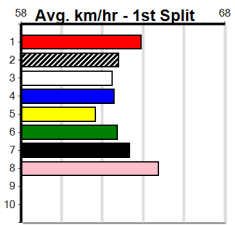

SPORTSBET GO THE BLUE DOG

Distance: 425m, Race Type: Grade 5, Total Prizemoney: $2,925
1st: $1,950, 2nd: $600, 3rd: $300, 4th: $75

12

10:55PM
(VIC time)

TONIC'S GIRL (8) is racing with confidence and she should have enough pace to cross and lead throughout. NICKLEBY ACTION (4) returned to form at Shepparton and he can come out running. ZAPPY BALE (3) won't be too far away

Watchdog Tips: **8** **4** **3** **6** **Bet:** **Win 8**