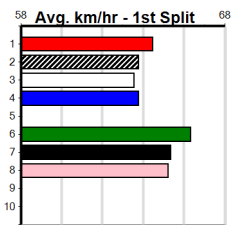

Bendigo

GRV VICBRED HT3

Distance: 500m, Race Type: Grade 5 Heat, Total Prizemoney: $3,340
1st: $2,230, 2nd: $690, 3rd: $345, 4th: $75

7

9:09PM
(VIC time)

HI THERE FRANK (6) is armed with an electric turn of foot and he should be able to cross and lead throughout. LASSARD (7) placed behind a rocket last time and he will get a nice cart across early on. CHEAP RED WINE (1) is a serious prospect

Watchdog Tips: **6** **7** **1** **3** **Bet:** **Win 6**