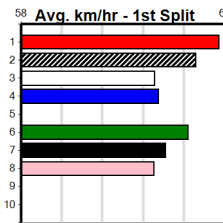

Bendigo

GRV VICBRED HT1

Distance: 500m, Race Type: Grade 5 Heat, Total Prizemoney: \$3,340
1st: \$2,230, 2nd: \$690, 3rd: \$345, 4th: \$75

5

8:27PM

(VIC time)

IRISH NIKKI (1) is normally money at box rise and she should turn for home with a nice break.
ELITE ALEX (2) is down on his best form but he is a class act and he can follow the red through early on. GOLD SCOTCH (6) is a star on the rise.