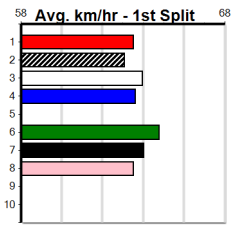

Bendigo

MADE SOLUTIONS ELECTRICAL AND DAT

Distance: 425m, Race Type: Grade 5, Total Prizemoney: $2,925
1st: $1,950, 2nd: $600, 3rd: $300, 4th: $75

3

7:45PM

(VIC time)

The classy IMANI (6) is a very powerful chaser and she likes to stay wide in her races. NIKITA BALE (7) was dominant at Shepparton and she will be in the firing line from the outset. BROADSIDE (1) rarely runs a bad race here.

Watchdog Tips:

6

7

1

4

Bet:

Win 6

Form Box Weight Dist Track Date Time BON Margin 1st/2nd (Time) PIR Checked Comment W/R Split 1 S/P Grade

1 BROADSIDE [5] *Well drawn, never far away here, can threaten*
CALL ME BUBBLES **$7.50**

Trainer: Daniel Pell (Tooleen)
6th (7) 35.7 425 BEN R9 05-Jul-24 24.20 23.75 4.50LMISTRESS OASIS (23.88) M/766 . . SW . 6.68 $17.50 X45
3rd (7) 36.0 425 BEN R9 12-Jul-24 24.27 23.86 6.00BLACK DREAM (23.87) M/743 . . . . 6.74 $8.20 5
4th (5) 36.2 425 BEN R10 19-Jul-24 24.67 23.78 6.00SPANISH BULLET (24.26) M/685 . . . . 6.80 $3.20 5
2nd (5) 35.7 425 BEN R9 02-Aug-24 24.18 23.70 5.00LSYDNEY SHOW (23.84) M/442 . . . . 6.67 $3.10 5

Owner(s): BEV AND DANIEL (SYN), B Pell, D Pell

Winnning Boxes

1	2	3	4	5	6	7	8
Prize							
Best							
Starts							
Trk/Dst							
APM							

2 SPRING WATCH (SA)[5] *Placed in both runs here, place hope again*
SPRING BLOOM **$8.00**

Trainer: Lisa Delbridge (Balliang)
4th (3) 33.6 390 SHP R11 22-Jul-24 22.32 22.04 3.25LBLIMEY TEDDY (22.11) M/56 . . . . 8.63 $10.00 5
3rd (2) 33.3 425 BEN R11 26-Jul-24 24.25 23.79 3.00BARBIE ZEAL (24.05) M/253 . . . . 6.58 $5.70 5
8th (8) 33.3 390 SHP R10 29-Jul-24 22.90 22.01 8.50LELLI'S MY GIRL (22.32) M/88 . . . . 8.90 $4.60 5
4th (8) 33.3 410 HOR R5 06-Aug-24 23.78 23.13 5.50LCOOPER SUMMER (23.40) M/34 . . . . 10.47 $7.10 5

Owner(s): G Black

Winnning Boxes

1	2	3	4	5	6	7	8
Prize							
Best							
Starts							
Trk/Dst							
APM							

3 SIMPLY STYLISH [5] *Strong type but likely to find bother, next time*
SIMPLY SMARTER **$10.00**

Trainer: Jeff Gorgioski (Stanhope)
1st (5) 34.9 390 SHP R11 15-Jul-24 22.30 22.02 0.50LKINGSVILLE COMET (22.32) M/23 . . . . 8.48 $7.80 RWH
2nd (4) 34.7 390 SHP R4 22-Jul-24 22.19 22.04 1.5LSUMMER KOBIE (22.10) M/62 . . . . 8.66 $23.80 RWF
3rd (4) 34.6 425 BEN R3 26-Jul-24 24.23 23.79 6.50LMATCHING MOTORS (23.79) M/655 . . . . 6.70 $12.80 RWH
6= (8) 34.4 425 BEN R5 02-Aug-24 24.50 23.70 11.00LMATCHING MOTORS (23.78) S/778 . . . . 6.70 $15.90 RWF

Owner(s): J Gorgioski

Winnning Boxes

1	2	3	4	5	6	7	8
Prize							
Best							
Starts							
Trk/Dst							
APM							

4 LETHAL AVENGER [5] *Shows promise, can come out running, respect*
AVENGER LASS **$4.00**

Trainer: George Borg (Maryborough)
2nd (8) 29.0 425 BEN R2 05-Jul-24 24.13 23.75 1.25LHIGHER FORCE (24.05) M/332 . . . . 6.65 $6.00 X67
3rd (1) 29.0 450 WBL R4 11-Jul-24 25.89 25.45 2.00LSICK AND TIRED (25.75) M/333 . . . . 6.73 $10.30 RWH
5th (8) 29.2 450 WBL R4 18-Jul-24 25.91 25.28 9.50LVITAL STEP (25.28) M/244 . . . . 6.78 $5.10 X67
1st (4) 29.4 390 BAL R9 24-Jul-24 22.22 22.18 2.50LFLYING MUFFIN (22.39) Q/11 . . . . 8.54 $3.90 X67

Owner(s): R Oppenhuis

Winnning Boxes

1	2	3	4	5	6	7	8
Prize							
Best							
Starts							
Trk/Dst							
APM							

5 *** VACANT BOX ***

Trainer:
Owner(s):

Winnning Boxes

1	2	3	4	5	6	7	8
Prize							
Best							
Starts							
Trk/Dst							
APM