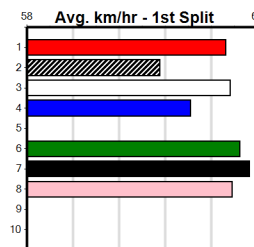

HANRAHAN PLUMBING

Distance: 425m, Race Type: Mixed 4/5, Total Prizemoney: $3,360
1st: $2,250, 2nd: $690, 3rd: $345, 4th: $75

CAIN BALE (7) showed superstar potential in his first prep and he is expected to fire fresh.
HARTNEY (4) was dominant at Shepparton on Monday and he will appreciate the empty draw outside.
GAYLE BALE (1) can run a cheeky race.

Watchdog Tips: 7 4 1 3 Bet: Trifecta 4,7/1,4,7/1,3,4,7 ($10 - 125%)

Form Box Wgt Dist Track Date Time BON Margin 1st/2nd (Time) PIR Checked Comment W/R Split 1 S/P Grade
GAYLE BALE (NSW)[4] Placed in three of four from this draw, big threat $4.60
Owner(s): B Wheeler
Winning Distances: < 300m (0) 300 - 399m (4) 400 - 499m (8) 500 - 599m (0) 600 - 699m (0) > 700m (0)
Box History table and Prize Best Starts Trk/Dts APM

MADDIE ODD SOCK [4] Good record here but this class may test, risky $26.00
Owner(s): J Quinlan
Winning Distances: < 300m (0) 300 - 399m (0) 400 - 499m (4) 500 - 599m (5) 600 - 699m (0) > 700m (0)
Box History table and Prize Best Starts Trk/Dts APM

GAS LANTERN [4] Comes out running, can carve out time, respect $6.00
Owner(s): A Mooney
Winning Distances: < 300m (0) 300 - 399m (3) 400 - 499m (4) 500 - 599m (0) 600 - 699m (0) > 700m (0)
Box History table and Prize Best Starts Trk/Dts APM

HARTNEY [4] Dominant at Shepparton, empty draw helps $7.50
Owner(s): M Carruthers
Winning Distances: < 300m (0) 300 - 399m (3) 400 - 499m (6) 500 - 599m (0) 600 - 699m (0) > 700m (0)
Box History table and Prize Best Starts Trk/Dts APM

*** VACANT BOX ***
Owner(s):
Winning Distances: < 300m (0) 300 - 399m (0) 400 - 499m (0) 500 - 599m (0) 600 - 699m (0) > 700m (0)
Box History

1

2

3

4

5