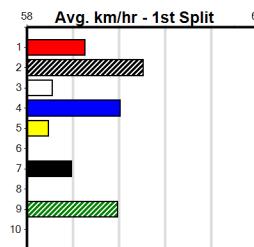

Distance: 425m, Race Type: Maiden, Total Prizemoney: $2,535
1st: $1,680, 2nd: $520, 3rd: $260, 4th: $75

PEAKY AVENGER (4) has turned in some handy performances to date and she has the speed to make every post a winner. WILLOW SKYE (7) was solidly placed on debut and she will be in the firing line throughout. GREYSYND LARRY (2) has solid claims

Watchdog Tips: **4** **7** **2** **3** **Bet:** **Box Quinella 2,3,4,7 ($10 for 166.67%)**

Form Box	Wgt	Dist	Track	Date	Time	BON	Margin	1st/2nd (Time)	PIR	Checked	Comment	WR	Split 1	S/P	Grade		
1	MOBILE LAD [M] $10.00																
	Well bred but yet to impress, place best																
	BK Dog Sep-22 Sire: FERAL FRANKY Dam: LADY PANDORA Trainer: George Borg (Maryborough)																
	Owner(s): J Borg																
	Winning Distances: < 300m (0) 300 - 399m (0) 400 - 499m (0) 500 - 599m (0) 600 - 699m (0) > 700m (0)																
	Winning Weights:																
	8th (2) 31.6 425 BEN R2 12-Jul-24 24.98 23.86 9.50L NACHO PROBLEM (24.33) S/878 6.77 $10.90 MH																
	5th (2) 32.0 390 BAL R2 31-Jul-24 22.87 22.17 9.00L PAW REX (22.26) Q/45 8.76 $10.20 MH																
	Last 3 wins NOT included above																
	Box History																
2	GREYSYND LARRY [M] $3.60																
	Impressive on debut, good muster, big threat																
	BK Dog Aug-22 Sire: BLACK MAGIC OPAL Dam: PROMOTE Trainer: Michael Chilcott (Heathcote)																
	Owner(s): Greysynd Racing (SYN), W Owen, J Chilcott, A Long																
	Winning Distances: < 300m (0) 300 - 399m (0) 400 - 499m (0) 500 - 599m (0) 600 - 699m (0) > 700m (0)																
	Winning Weights:																
	3rd (4) 32.9 425 BEN R2 02-Aug-24 24.28 23.70 6.50L KRAKEN WHISKY (23.83) M/333 6.69 $6.20 M																
	Last 3 wins NOT included above																
	Box History																
	3	PAW NEV (NSW)[M] $7.50															
Better for the run on debut, must keep safe																	
BEF Dog Nov-22 Sire: FERNANDO BALE Dam: QUINTANA BALE Trainer: Mark Delbridge (Balliang)																	
Owner(s): B Wheeler																	
Winning Distances: < 300m (0) 300 - 399m (0) 400 - 499m (0) 500 - 599m (0) 600 - 699m (0) > 700m (0)																	
Winning Weights:																	
4th (2) 30.2 390 BAL R1 31-Jul-24 22.71 22.17 4.25L PAW LILIBET (22.42) S/44 8.78 $3.80 MH																	
Last 3 wins NOT included above																	
Box History																	
4		PEAKY AVENGER [M] $4.00															
	Shown enough talent, has early speed, go close																
	RBD Bitch Sep-22 Sire: TOMMY SHELBY Dam: AVENGER LASS Trainer: George Borg (Maryborough)																
	Owner(s): R Oppenhuis																
	Winning Distances: < 300m (0) 300 - 399m (0) 400 - 499m (0) 500 - 599m (0) 600 - 699m (0) > 700m (0)																
	Winning Weights:																
	2nd (8) 25.2 425 BEN R3 12-Jul-24 24.46 23.86 0.75L ALL JAZZ (24.42) Q/122 6.57 $13.00 MH																
	6th (7) 25.3 425 BEN R2 19-Jul-24 24.72 23.78 7.50L DYNAMITE DOUG (24.19) M/336 6.65 $8.20 MF																
	5th (6) 25.8 390 BAL R1 24-Jul-24 22.84 22.18 6.50L CUSTARD ART (22.42) M/55 8.91 $2.10 M																
	3rd (2) 25.2 390 BAL R4 31-Jul-24 22.61 22.17 3.5L PAW QUARK (22.36) Q/33 8.55 $2.70 MH																
Last 3 wins NOT included above																	
Box History																	
5	JUST GOT PAID [M] $16.00																
	Well beaten on debut, may need more time																
	BK Dog Sep-22 Sire: HARD STYLE RICO Dam: COLOURFUL PAST Trainer: Michael Meyer (Bromley)																
	Owner(s): M Meyer																
	Winning Distances: < 300m (0) 300 - 399m (0) 400 - 499m (0) 500 - 599m (0) 600 - 699m (0) > 700m (0)																
	Winning Weights:																
	7th (7) 34.4 450 BAL R2 24-Jul-24 26.43 25.21 14.00L ASTON BAMFORD (25.46) M/567 7.01 $11.90 M																
	Last 3 wins NOT included above																
	Box History