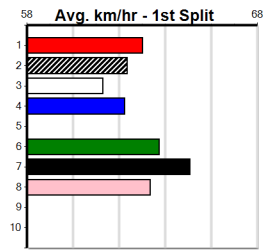

SHIMA SHINE AT STUD

Distance: 500m, Race Type: Grade 7, Total Prizemoney: $3,340
1st: $2,230, 2nd: $690, 3rd: $345, 4th: $75

KRAKEN WHISKY (7) was simply brilliant when scoring here over 425m here and he is suited to this distance range. GREYSYND SAMMY (6) has been luckless since his win here and he can make amends. PAW ALEXIS (8) is improving all the time

Watchdog Tips: **7** **6** **8** **4** **Bet:** **Win 7**

Form Box	Wgt	Dist	Track	Date	Time	BON	Margin	1st/2nd (Time)	PIR	Checked	Comment	WR	Split 1	S/P	Grade

1

EDINBURGH BALE (NSW)[7] **Can miss the kick, may get buried too far back** **$16.00**

FBD Dog Mar-22 Sire: FERNANDO BALE Dam: IDRIA BALE Trainer: Tammy Kennedy-harris (Devon M) ENG SHP 2024-08-08

Owner(s): L Harris

Winning Distances: < 300m (0) 300 - 399m (0) 400 - 499m (1) 500 - 599m (0) 600 - 699m (0) > 700m (0)

Winning Weights: 29.9(1)

2nd (7)	29.8	450	SHP	R9	04-Jul-24	25.77	25.50	0.50L VIRAT (25.74)	M/122	.	.	.	6.70	$9.80	T3-7
5th (4)	29.6	450	BAL	R5	07-Jul-24	25.88	25.42	6.50L ICE ICE BABY (25.42)	M/655	.	.	.	6.82	$8.10	T3-RW
3rd (8)	29.6	485	HOR	R7	13-Jul-24	28.11	27.90	0.75L SCOTT AQUAPHOBIA (28.07)	M/511	.	.	.	6.76	$11.00	7
3rd (3)	30.1	500	BEN	R9	17-Jul-24	29.00	28.53	4.00L TUDOR PEAK (28.72)	M/443	.	.	.	6.87	$2.90	T3-RW
5th (6)	30.4	485	HOR	R5	21-Jul-24	28.39	27.39	7.00L PIXIE TRIXIE (27.90)	M/665	.	.	.	6.87	$15.00	X67
4th (3)	30.8	460	WGL	R5	26-Jul-24	26.66	25.84	7.00L EMPTY YOUR MIND (26.18)	M/875	.	.	.	6.99	$21.20	X67
5th (1)	31.1	450	SHP	R2	29-Jul-24	25.76	25.09	8.00L CITY LIMIT (25.22)	M/554	.	.	.	6.76	$54.00	X67
4th (4)	30.8	450	SHP	R4	05-Aug-24	25.95	24.95	6.00L PEGLEG PETE (25.56)	M/654	.	.	.	6.86	$17.10	X67

Last 3 wins NOT included above

1st (8)	29.9	450	BAL	R2	30-Jun-24	25.92	25.54	8.00L DEAL BREAKER (26.46)	M/411	.	SW	.	6.85	$1.60	T3-M

Prize Best Starts Trk/Dts APM: $4060.00, 29.00(3)-177/24, 24-1-4-4, 1-0-0-1, 3058

2

PATRIOT BRADLEY [7] **Lack of early speed is a worry, needs a mix up** **$10.00**

RBD Dog Apr-22 Sire: FERNANDO BALE Dam: PATRIOT TUBMAN Trainer: Garry George (Beulah)

Owner(s): B Keel

Winning Distances: < 300m (0) 300 - 399m (0) 400 - 499m (1) 500 - 599m (0) 600 - 699m (0) > 700m (0)

Winning Weights: 31.0(1)

3rd (4)	30.8	425	BEN	R1	24-May-24	24.77	23.90	3.75L SURE SLINKY (24.52)	M/776	.	.	.	7.14	$5.90	M
1st (1)	31.0	450	BAL	R2	09-Jun-24	25.55	25.55	6.50L HARD ROTOR (25.98)	M/311	.	.	.	6.82	$2.40	T3-M
4th (5)	30.9	450	WBL	R4	13-Jun-24	25.77	25.20	8.00L SEAGULL ROCK (25.24)	S/655	.	.	.	6.94	$21.80	X67
4th (1)	31.3	485	HOR	R7	18-Jun-24	28.05	27.26	4.75L JED'S MEMORY (27.73)	S/744	.	.	.	6.87	$3.60	RW
2nd (2)	30.8	485	HOR	R5	02-Jul-24	27.59	27.06	2.50L GENESIS BALE (27.43)	S/422	.	.	.	6.72	$26.40	RWH
7th (7)	31.0	485	HOR	R8	09-Jul-24	28.20	27.40	9.00L IDYLLIC JAMES (27.58)	M/888	.	.	.	7.08	$42.00	RWF
4th (2)	31.1	485	HOR	R7	13-Jul-24	28.24	27.90	2.50L SCOTT AQUAPHOBIA (28.07)	S/666	.	.	.	6.77	$3.60	7
3rd (2)	31.0	500	BEN	R4	02-Aug-24	28.81	28.50	0.75L KURRACA KID (28.77)	M/665	.	.	.	6.93	$2.80	7

Last 3 wins NOT included above

Prize Best Starts Trk/Dts APM: $3115.00, 28.81(2)-2/8/24, 11-1-2-2, 1-0-0-1, 2405