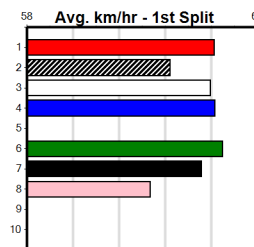

HIP POCKET BENDIGO

Distance: 500m, Race Type: Mixed 4/5, Total Prizemoney: $3,875
1st: $2,600, 2nd: $800, 3rd: $400, 4th: $75

FIGURE IT OUT (4) has turned in some great performances of late and she is capable of breaking the 28 seconds barrier. KRAKEN MISSILES (1) has a top record from this draw and she will be in the firing line throughout. PENGUIN PAT (2) can charge late.

Watchdog Tips: 4 1 2 3 **Bet:** Win 4

Form Box	Wgt	Dist	Track	Date	Time	BON	Margin	1st/2nd (Time)	PIR	Checked	Comment	WR	Split 1	S/P	Grade	
1	KRAKEN MISSILES [4] $3.60															
	Loves this draw, terrific muster, major player															
	Owner(s): EYLES (SYN), K Eyles, H Eyles, D Eyles															
	Sire: RAW ABILITY Dam: KRAKEN BAM BAM															
	Trainer: Kevin Eyles (Murchison)															
	Winning Distances: < 300m (0) 300 - 399m (1) 400 - 499m (4) 500 - 599m (1) 600 - 699m (0) > 700m (0)															
	Winning Weights: 27.9(1) 28.1(1) 28.3(1) 29.1(1) 29.2(1) 29.3(1)															
	7th (2) 29.5 450 SHP R5 08-Jan-24 27.09 25.16 26.00 MAGIC RIDE (25.31) M/468 . . . V7 . . . 6.71 $3.20 5F															
	7th (4) 29.1 525 MEP R10 24-Jan-24 31.69 29.90 21.00 TADEN BALE (30.28) M/6666 . . . . . 5.32 $7.20 5															
	6th (5) 28.8 450 SHP R8 07-Mar-24 26.85 25.53 19.00 RIVER KING (25.53) M/566 . . . . . 6.99 $8.00 T3-5															
2	PENGUIN PAT (NSW)[5] $9.00															
	Well drawn, will charge late, top 4 in SRM															
	Owner(s): A Mooney															
	Sire: RITZA LENNY Dam: IT'S A SHAME															
	Trainer: Andrew Mooney (Amherst)															
	Winning Distances: < 300m (0) 300 - 399m (2) 400 - 499m (2) 500 - 599m (1) 600 - 699m (2) > 700m (0)															
	Winning Weights: 29.4(1) 29.9(1) 30.0(1) 30.3(1) 30.7(1) 30.9(1) 31.0(1)															
	5th (7) 29.4 512 MTG R7 26-May-24 30.17 29.83 4.75L IN THE BUG (29.83) M/46 . . . SW . . . 4.47 $3.70 X45															
	5th (5) 30.1 390 WBL R10 03-Jun-24 23.12 22.23 8.50L MORAINIE NADIA (22.56) M/46 . . . SW . . . 9.18 $9.10 5															
	1st (7) 29.9 450 WBL R6 10-Jun-24 25.51 25.51 4.75L VANS TURBO (25.83) M/221 . . . SW . . . 6.74 $2.10 5															
3	CORNHILL PRINCE [4] $8.00															
	Settles on the speed, goes well here, respect															
	Owner(s): S Gibson															
	Sire: FERAL FRANKY Dam: MERCY MERCY															
	Trainer: Scott Gibson (Harcourt)															
	Winning Distances: < 300m (0) 300 - 399m (0) 400 - 499m (1) 500 - 599m (4) 600 - 699m (0) > 700m (0)															
	Winning Weights: 32.6(1) 33.0(1) 33.2(1) 33.7(2)															
	3rd (5) 33.1 525 MEA R4 11-May-24 30.71 29.86 11.00 EXCAVATION (29.99) M/3322 . . . . . 5.16 $14.70 RWF															
	5th (8) 33.3 525 MEP R7 12-Jun-24 30.61 29.89 9.00L ZIPPING GRYLLIS (30.01) S/5555 . . . . . 5.26 $19.10 5H															
	2nd (1) 33.1 500 BEN R7 21-Jun-24 28.41 27.95 0.25L ARCHIE MCIVOR (28.40) M/111 . . . . . 6.57 $2.80 RWH															
4	FIGURE IT OUT (NSW)[4] $2.40															
	Quick PB here, has the class edge, go close															
	Owner(s): K Knight															
	Sire: SUPERIOR PANAMA Dam: WHAT ABOUT IT															
	Trainer: Adele Powell (Stanhope)															
	Winning Distances: < 300m (0) 300 - 399m (1) 400 - 499m (4) 500 - 599m (3) 600 - 699m (0) > 700m (0)															
	Winning Weights: 29.0(3) 29.2(2) 29.3(1) 29.5(1) 29.6(1)															
	1st (3) 29.0 515 SAP R6 03-Jun-24 30.20 29.83 0.50L RIXI BALE (30.24) M/2231 . . . . . 5.07 $4.60 X45															
	3rd (4) 29.2 515 SAP R8 10-Jun-24 29.99 29.57 6.50L FUNNY OLD FELLOW (29.57) M/6123 . . . . . 5.26 $10.30 X45															
	5th (5) 29.5 450 SHP R8 24-Jun-24 25.74 25.15 8.50L BLUE CABANG (25.16) M/366 . . . . . 6.67 $1.90 X45															
5	*** VACANT BOX ***															
	Sire: Dam:															
	Owner(s):															
	Winning Distances: < 300m (0) 300 - 399m (0) 400 - 499m (0) 500 - 599m (0) 600 - 699m (0) > 700m (0)															
	Winning Weights:															
	Sire: Dam:															
	Owner(s):															
	Trainer:															
	Box History