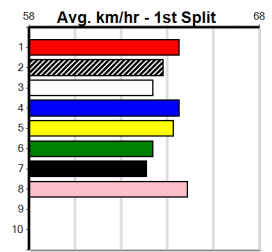

JARROD LARKIN CONCRETING

Distance: 425m, Race Type: Grade 5, Total Prizemoney: $2,925
1st: $1,950, 2nd: $600, 3rd: $300, 4th: $75

PAW ZELINI (1) continues to improve with each run and she is drawn to make every post a winner.
SHOW CAUSE (4) has been brilliant in her past three and she will be in the firing line throughout.
POST THE ZIPPER (5) can run a cheeky race at odds

Watchdog Tips: 1 4 5 6 **Bet:** Win 1

1 PAW ZELINI (NSW)[5] Continues to improve, gun draw, yes **$2.80**
BD Bitch Jul-22 Sire: AUSSIE INFRARED Dam: DYNA PATTY Trainer: Mark Delbridge (Balliang)
Owner(s): B Wheeler
Winning Distances: < 300m (0) 300 - 399m (1) 400 - 499m (1) 500 - 599m (3) 600 - 699m (0) > 700m (0)
Winning Weights: 27.5(1) 27.7(1) 28.0(1) 28.2(1) 28.4(1)
8th (6) 28.0 525 MEA R11 22-Jun-24 30.81 29.65 8.00L BLISTERED EARTH (30.27) M/6666 . . . . 5.26 $11.70 5
8th (3) 28.0 450 WBL R6 27-Jun-24 26.22 25.24 11.00 NIMBLE TOMMY (25.47) M/388 . . . . 6.70 $7.00 5
2nd (7) 27.9 460 GEL R6 05-Jul-24 26.32 25.54 6.50L MR. KIA ORA (25.88) M/433 . . . . 6.62 $8.80 5
1st (2) 27.7 450 BAL R7 10-Jul-24 25.45 25.02 1.00L BARTY CROUCH (25.51) Q/111 . . . . 6.58 $6.60 5
7th (7) 27.6 515 SAP R11 15-Jul-24 30.54 29.45 13.00L BEACH BOURBSKI (29.68) S/5346 . . . . 5.53 $18.50 5H
5th (2) 27.5 460 WGL R3 23-Jul-24 26.57 25.66 6.00L READ THE ROOM (26.17) M/333 . . . . 6.71 $3.00 RW
1st (7) 27.5 390 BAL R12 31-Jul-24 22.17 22.17 4.00L MORAINÉ CHLOE (22.43) M/11 . . . . 8.41 $3.00 5
4th (5) 28.0 410 HOR R10 06-Aug-24 23.68 23.13 6.00L SEPHORA BALE (23.28) M/14 . . . . 10.46 $2.30 5
Last 3 wins NOT included above
1st (6) 28.4 525 MEP R1 15-May-24 30.54 30.12 4.00L FIRST CRACK (30.81) M/3111 . . . . 5.19 $2.60 M
1st (7) 28.2 525 MEP R3 05-Jun-24 30.30 30.00 0.75L PAW ERINA (30.34) M/1111 . . . . SW 5.18 $3.20 7
1st (2) 28.0 525 MEP R10 12-Jun-24 30.40 29.89 0.75L PAW XANDER (30.44) M/3111 . . . . 5.22 $1.80 6G

2 CHARLIE CALAMARI [5] Solid record here but needs it easier, place **$8.00**
BK Dog Sep-21 Sire: ASTON DEE BEE Dam: DOLLY MAC Trainer: Darren Fisher (Lara)
Owner(s): Second Choice (SYN), L Edgerton, H Bailey
Winning Distances: < 300m (0) 300 - 399m (0) 400 - 499m (4) 500 - 599m (0) 600 - 699m (0) > 700m (0)
Winning Weights: 30.0(1) 30.2(1) 30.6(1) 30.7(1)
7th (6) 29.6 425 BEN R12 10-May-24 24.72 23.72 9.50L BELSAR (24.06) M/467 . . . . 6.66 $10.70 5
3rd (5) 29.8 390 WBL R12 16-May-24 22.50 21.89 3.00L GALLON OF YAP (22.29) Q/23 . . . . 8.65 $13.40 5
5th (3) 30.8 390 SHP R11 06-Jul-24 22.69 22.22 4.75L SIMPLY AWESOME (22.37) M/87 . . . . 8.97 $11.30 X45
4th (7) 30.8 300 HVL R10 10-Jul-24 17.21 16.99 3.00L DINOSAUR DEANO (17.00) M/5 . . . . 4.05 $15.30 T3-5
2nd (4) 30.6 425 BEN R12 19-Jul-24 24.60 23.78 0.50L ELANGA (24.57) M/222 . . . . 6.74 $6.50 5
3rd (8) 30.3 425 BEN R12 26-Jul-24 24.35 23.79 2.50L VALLETTA DASH (24.17) M/533 . . . . 6.69 $7.30 5
2nd (2) 31.0 425 BEN R11 31-Jul-24 24.51 24.14 1.5L EXPRESS PACK (24.42) M/456 . . . . 6.74 $3.30 5
5th (6) 31.0 435 SLE R12 04-Aug-24 25.07 24.36 6.00L ZAPPER BALE (24.66) M/355 . . . . 5.33 $6.30 5
Last 3 wins NOT included above
1st (2) 30.6 425 BEN R1 23-Feb-24 24.35 23.77 2.50L AGGREGATE (24.51) M/211 . . . . 6.69 $3.40 7
1st (4) 30.2 400 WGL R11 04-Apr-24 22.85 22.65 3.00L WALTER WALRUS (23.06) M/11 . . . . 8.44 $7.20 T3-6
1st (2) 30.0 410 HOR R11 16-Apr-24 23.50 23.10 0.50L RIPPER RILEY (23.53) M/54 . . . . 10.60 $8.60 5