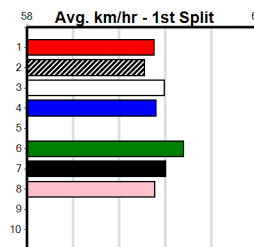

MADE SOLUTIONS ELECTRICAL AND DATA

Distance: 425m, Race Type: Grade 5, Total Prizemoney: $2,925
1st: $1,950, 2nd: $600, 3rd: $300, 4th: $75

The classy IMANI (6) is a very powerful chaser and she likes to stay wide in her races. NIKITA BALE (7) was dominant at Shepparton and she will be in the firing line from the outset. BROADSIDE (1) rarely runs a bad race here.

Watchdog Tips: 6 7 1 4 Bet: Win 6

BROADSIDE [5] Well drawn, never far away here, can threaten $7.50
Owner(s): BEV AND DANIEL (SYN), B Pell, D Pell
Sire: KONOMI Dam: CALL ME BUBBLES
Trainer: Daniel Pell (Toolleen)

SPRING WATCH (SA)[5] Placed in both runs here, place hope again $8.00
Owner(s): G Black
Sire: ASTON DEE BEE Dam: SPRING BLOOM
Trainer: Lisa Delbridge (Balliang)

SIMPLY STYLISH [5] Strong type but likely to find bother, next time $10.00
RBD Dog Aug-21
Owner(s): J Gorgioski
Sire: HARD STYLE RICO Dam: SIMPLY SMARTER
Trainer: Jeff Gorgioski (Stanhope)

LETHAL AVENGER [5] Shows promise, can come out running, respect $4.00
BKW Dog Sep-22
Owner(s): R Oppenhuis
Sire: TOMMY SHELBY Dam: AVENGER LASS
Trainer: George Borg (Maryborough)

*** VACANT BOX ***
Owner(s):
Sire: Dam:
Trainer:
Winning Distances: < 300m (0) 300 - 399m (0) 400 - 499m (0) 500 - 599m (0) 600 - 699m (0) > 700m (0)
Winning Weights:

1

2

3

4

5