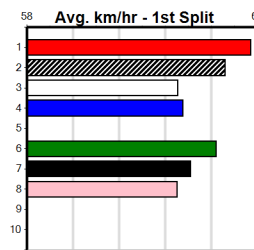

GRV VICBRED HT1

Distance: 500m, Race Type: Grade 5 Heat, Total Prizemoney: $3,340
1st: $2,230, 2nd: $690, 3rd: $345, 4th: $75

IRISH NIKKI (1) is normally money at box rise and she should turn for home with a nice break. ELITE ALEX (2) is down on his best form but he is a class act and he can follow the red through early on. GOLD SCOTCH (6) is a star on the rise.

Watchdog Tips: 1 2 6 4 Bet: Trifecta 1,2/1,2,6/1,2,4,6 ($10 - 125%)

Race card for IRISH NIKKI [5]. Includes details on sire (COSMIC RUMBLE), dam (DELTA RHODE), winning distances, and box history table.

Race card for ELITE ALEX [5]. Includes details on sire (FERNANDO BALE), dam (SUFFRAGETTE), winning distances, and box history table.

Race card for EVERGLADE [5]. Includes details on sire (KONOMI), dam (CALL ME BUBBLES), winning distances, and box history table.

Race card for UNDERWAY [5]. Includes details on sire (FERNANDO BALE), dam (MY DEWANA PENNY), winning distances, and box history table.

Race card for VACANT BOX. Includes owner, sire, dam, and trainer information.