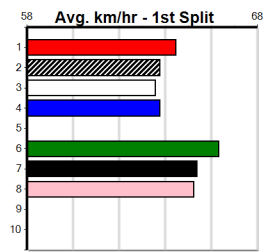

GRV VICBRED HT3

Distance: 500m, Race Type: Grade 5 Heat, Total Prizemoney: $3,340
1st: $2,230, 2nd: $690, 3rd: $345, 4th: $75

HI THERE FRANK (6) is armed with an electric turn of foot and he should be able to cross and lead throughout. LASSARD (7) placed behind a rocket last time and he will get a nice cart across early on. CHEAP RED WINE (1) is a serious prospect

Watchdog Tips: 6 7 1 3 Bet: Win 6

CHEAP RED WINE [5] Risky early but has plenty of gears, big threat $3.20
WBK Dog Apr-22 Sire: FERNANDO BALE Dam: MY AMERICAN GIRL
Owner(s): SPARKLE AND FADE (SYN), J Paraskevas, A Paraskevas
Trainer: John Paraskevas (Pearcedale)

BAY TUDOR [5] Down on confidence, likely to need it easier $14.00
RBD Dog Nov-21 Sire: ORSON ALLEN Dam: SUMMER SKYE
Owner(s): R Mccullagh
Trainer: Ronald Mccullagh (Lara)

BLACK VIPER [5] Airborne at present, terrific muster, respect $6.50
BK Dog Jun-21 Sire: ASTON DEE BEE Dam: LADY PANDORA
Owner(s): D Peckham
Trainer: Matthew Clark (Briagolong)

TUDOR PEAK [5] Unbeaten here but this is harder, next time $21.00
BD Dog Apr-22 Sire: ORSON ALLEN Dam: CULLQUIN CERSEI
Owner(s): TOP SHOT (SYN), S Quinlan, J Accurso, C Russell
Trainer: Barry Milne (Kilmore)

*** VACANT BOX ***
Owner(s):
Sire: Dam:
Trainer:
Winning Distances: < 300m (0) 300 - 399m (0) 400 - 499m (0) 500 - 599m (0) 600 - 699m (0) > 700m (0)
Winning Weights:
Box History

1

2

3

4

5