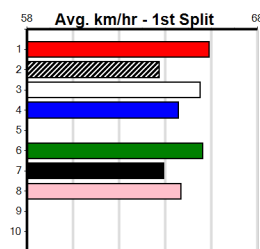

Bendigo

6

8:48PM

(VIC time)

GRV VICBRED HT2

Distance: 500m, Race Type: Grade 5 Heat, Total Prizemoney: \$3,340
1st: \$2,230, 2nd: \$690, 3rd: \$345, 4th: \$75

WHODAT SHANLYN (2) is armed with a monster finish and she just needs a clear crack in the middle stages. BRONELLY STRIKER (3) is armed with good early burn and he can lead them a merry dance. OKAY BOOMER (1) was brilliant two runs back.