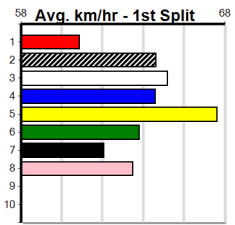

Healesville

CENTRAL SCAFFOLDS (275+ RANK)

Distance: 300m, Race Type: Grade 5, Total Prizemoney: $1,530
1st: $1,000, 2nd: $320, 3rd: $160, 4th: $50

5

11:50AM

(VIC time)

Watchdog Tips:

0 0 0 0

Bet: