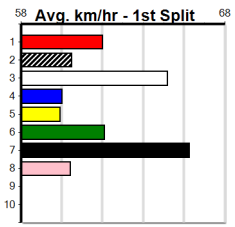

SPORTSBET GREEN TICKS (275+ RANK)

Distance: 300m, Race Type: Maiden, Total Prizemoney: $1,530
1st: $1,000, 2nd: $320, 3rd: $160, 4th: $50

1

10:48AM
(VIC time)

Watchdog Tips: **0 0 0 0** Bet: **0**