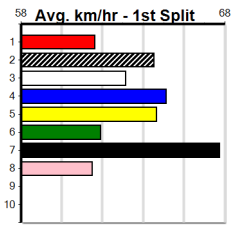

Healesville

JASON McKEOWN PHOTOGRAPHY (275+

Distance: 350m, Race Type: Maiden, Total Prizemoney: $1,530
1st: $1,000, 2nd: $320, 3rd: $160, 4th: $50

2

11:04AM

(VIC time)

Watchdog Tips: **0 0 0 0** Bet: .