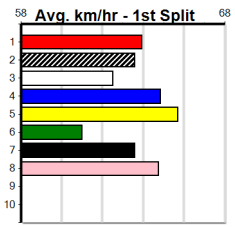

Healesville

GORSKI ENGINEERING (275+ RANK)

Distance: 350m, Race Type: Grade 5, Total Prizemoney: $1,530
1st: $1,000, 2nd: $320, 3rd: $160, 4th: $50

8

12:44PM

(VIC time)

Watchdog Tips: 0 0 0 0 **Bet:** .