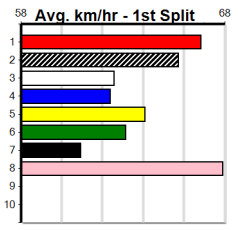

JVDM GREEN LIGHT ON PODCAST (275+

Distance: 300m, Race Type: Grade 5, Total Prizemoney: $1,530
1st: $1,000, 2nd: $320, 3rd: $160, 4th: $50

12

2:12PM
(VIC time)

Watchdog Tips: **0 0 0 0** Bet: **0**