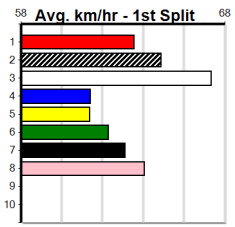

# MR HUMMER LIMOS (275+ RANK)

Distance: 350m, Race Type: Grade 5, Total Prizemoney: \$1,530  
1st: \$1,000, 2nd: \$320, 3rd: \$160, 4th: \$50