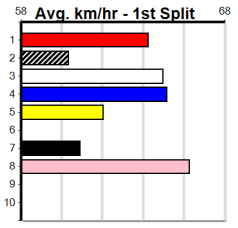

OUTER EAST FOOTBALL NETBALL COMP

Distance: 300m, Race Type: Grade 7, Total Prizemoney: $1,530
1st: $1,000, 2nd: $320, 3rd: $160, 4th: $50

3

11:20AM

(VIC time)

Watchdog Tips:

0 0 0 0

Bet: