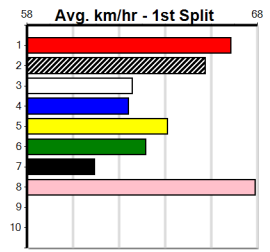

JVDM GREEN LIGHT ON PODCAST (275+

Distance: 300m, Race Type: Grade 5, Total Prizemoney: $1,530
1st: $1,000, 2nd: $320, 3rd: $160, 4th: $50

Watchdog Tips:

Bet:

Form Box Wgt Dist Track Date Time BON Margin 1st/2nd (Time) PIR Checked Comment W/R Split 1 S/P Grade

WHY NOT AJAY [5]
BD Dog Sep-20 Sire: BERNARDO Dam: WHY NOT GINGER
Owner(s): G Carter
Trainer: Gregory Carter (Devon Meadows)
Winning Distances: < 300m (0) 300 - 399m (7) 400 - 499m (5) 500 - 599m (0) 600 - 699m (0) > 700m (0)
Winning Weights: 31.3(1) 31.4(1) 31.5(1) 31.6(4) 31.9(1) 32.0(2) 32.5(1) 32.7(1)
Box History table and Prize Best Starts table included.

JAX FLASH [5]
BK Dog Jan-19 Sire: FERNANDO BALE Dam: NAYLA SWIFT
Owner(s): G Johnson
Trainer: Garry Johnson (Chum Creek)
Winning Distances: < 300m (0) 300 - 399m (20) 400 - 499m (1) 500 - 599m (0) 600 - 699m (0) > 700m (0)
Winning Weights: 28.9(1) 29.0(1) 29.3(1) 29.6(1) 29.9(2) 30.0(1) 30.3(3) 30.4(3) 30.5(2) 30.6(2) 30.9(1) 31.1(1) 31.6(1)
Box History table and Prize Best Starts table included.

HURRICANE MIAMI [5]
BK Bitch Mar-18 Sire: SHOULDERS Dam: LOYAL MISS
Owner(s): V Sultana
Trainer: Victoria Sultana (Trafalgar East)
Winning Distances: < 300m (0) 300 - 399m (4) 400 - 499m (4) 500 - 599m (0) 600 - 699m (0) > 700m (0)
Winning Weights: 25.1(1) 26.2(2) 26.5(1) 26.8(1) 26.9(2) 27.1(1)
Box History table and Prize Best Starts table included.

ISHMY BELLE [5]
BK Bitch Oct-20 Sire: SLICK Dam: ISHMY GIRL
Owner(s): K Doidge
Trainer: Kenneth Doidge (Murchison)
Winning Distances: < 300m (0) 300 - 399m (0) 400 - 499m (4) 500 - 599m (0) 600 - 699m (0) > 700m (0)
Winning Weights: 28.2(1) 28.3(1) 28.5(1) 28.8(1)
Box History table and Prize Best Starts table included.

CLAN MCMILLAN [5]
WBK Bitch Feb-18 Sire: BANJO BOY Dam: ZIPPING ZALI
Owner(s): M Mizzi
Trainer: Gary Mcmillan (Nambrok)
Winning Distances: < 300m (0) 300 - 399m (9) 400 - 499m (0) 500 - 599m (1) 600 - 699m (0) > 700m (0)
Winning Weights: 25.2(1) 25.5(1) 25.6(1) 25.7(1) 26.1(1) 26.3(1) 26.4(1) 26.8(2) 26.9(1)
Box History table and Prize Best Starts table included.

1

2

3

4

5