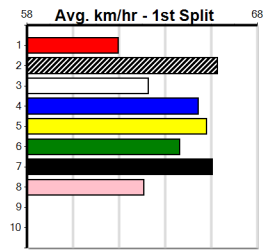

CROYDON HOMING PIGEON CLUB (275+

Distance: 350m, Race Type: Grade 5, Total Prizemoney: $1,530
1st: $1,000, 2nd: $320, 3rd: $160, 4th: $50

Watchdog Tips:

Bet:

Form Box Wgt Dist Track Date Time BON Margin 1st/2nd (Time) PIR Checked Comment W/R Split 1 S/P Grade

KEMPTON BALE (NSW)[5]
BK Dog Dec-19 Sire: MAGIC SPRITE Dam: DYNA WESLYN
Owner(s): R Weightman
Trainer: Robert Weightman (Haddon)
Winning Distances: < 300m (0) 300 - 399m (5) 400 - 499m (7) 500 - 599m (0) 600 - 699m (0) > 700m (0)
Box History table and Prize Best Starts table included.

HOWE PIE (WA)[5]
BK Dog Sep-20 Sire: AUSSIE INFRARED Dam: BUBBA'S SILVIA
Owner(s): big dog (SYN), B Sands, F Toth
Trainer: Dean Millier (Pakenham)
Winning Distances: < 300m (0) 300 - 399m (5) 400 - 499m (4) 500 - 599m (2) 600 - 699m (0) > 700m (0)
Box History table and Prize Best Starts table included.

ARTIFICIAL BLUE [5]
BE Dog Dec-20 Sire: RAW ABILITY Dam: DUBOVKA
Owner(s): J Blake
Trainer: Calum Blake (Simson)
Winning Distances: < 300m (0) 300 - 399m (2) 400 - 499m (9) 500 - 599m (5) 600 - 699m (0) > 700m (0)
Box History table and Prize Best Starts table included.

DESTINI PALADIN [5]
WBK Dog Sep-21 Sire: DESTINI FIREBALL Dam: DESTINI CATALINA
Owner(s): RIVERWALK (SYN), A Palmer, J Rinaldi, E Rinaldi
Trainer: Paul Ellul (Noble Park North)
Winning Distances: < 300m (0) 300 - 399m (4) 400 - 499m (4) 500 - 599m (1) 600 - 699m (0) > 700m (0)
Box History table and Prize Best Starts table included.

NEW WAVE WHINE [5]
BD Dog Jan-21 Sire: ZAMBORA BROCKIE Dam: PRETTY BOMB
Owner(s): Just for us (SYN), B Hare, C Allen
Trainer: Claire Allen (Greendale)
Winning Distances: < 300m (0) 300 - 399m (0) 400 - 499m (10) 500 - 599m (5) 600 - 699m (1) > 700m (0)
Box History table and Prize Best Starts table included.

1

2

3

4

5