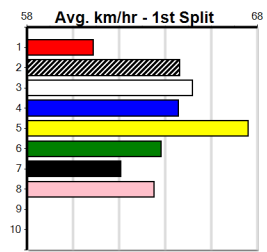

CENTRAL SCAFFOLDS (275+ RANK)

Distance: 300m, Race Type: Grade 5, Total Prizemoney: $1,530
1st: $1,000, 2nd: $320, 3rd: $160, 4th: $50

Watchdog Tips: [ ] [ ] [ ] [ ] Bet: [ ]

QUANTUM LEAP (SA)[5]
BK Dog Feb-22 Sire: SENNACHIE Dam: SPRINGVALE DIVA
Owner(s): D Beasley
Trainer: Donna Beasley (Mount Cottrell)
Winning Distances: < 300m (0) 300 - 399m (0) 400 - 499m (4) 500 - 599m (0) 600 - 699m (0) > 700m (0)
Winning Weights: 31.2(1) 31.4(1) 31.5(1) 31.6(1)
Race results table with columns: Rank, Dog, Dist, Track, Date, Time, BON, Margin, 1st/2nd (Time), PIR, Checked, Comment, W/R, Split 1, S/P, Grade.

GARY KNEW IT [5]
BK Dog Mar-22 Sire: FERNANDO BALE Dam: ANASTASIA
Owner(s): S Randle
Trainer: Stephen Tabb (Lara)
Winning Distances: < 300m (0) 300 - 399m (3) 400 - 499m (0) 500 - 599m (0) 600 - 699m (0) > 700m (0)
Winning Weights: 27.2(1) 28.2(1) 28.3(1)
Race results table with columns: Rank, Dog, Dist, Track, Date, Time, BON, Margin, 1st/2nd (Time), PIR, Checked, Comment, W/R, Split 1, S/P, Grade.

SAPPHIRE SPEED [5]
BE Dog Feb-21 Sire: BERNARDO Dam: FERNANDO'S ANGEL
Owner(s): M Williams
Trainer: Maxwell Williams (Pakenham)
Winning Distances: < 300m (0) 300 - 399m (2) 400 - 499m (4) 500 - 599m (1) 600 - 699m (0) > 700m (0)
Winning Weights: 29.4(1) 29.6(2) 29.7(1) 29.8(1) 30.1(1) 30.2(1)
Race results table with columns: Rank, Dog, Dist, Track, Date, Time, BON, Margin, 1st/2nd (Time), PIR, Checked, Comment, W/R, Split 1, S/P, Grade.

BOROUGH PREMIERS [5]
BK Dog Nov-20 Sire: BARCIA BALE Dam: ZIPPING ZOE
Owner(s): M Ebeyer
Trainer: Gary Mcmillan (Nambrok)
Winning Distances: < 300m (0) 300 - 399m (4) 400 - 499m (1) 500 - 599m (0) 600 - 699m (0) > 700m (0)
Winning Weights: 27.7(1) 28.6(1) 28.9(1) 29.1(1) 29.9(1)
Race results table with columns: Rank, Dog, Dist, Track, Date, Time, BON, Margin, 1st/2nd (Time), PIR, Checked, Comment, W/R, Split 1, S/P, Grade.

TWO WAY GLASS [5]
BE Dog May-21 Sire: TALK'S CHEAP Dam: ROPED IN
Owner(s): C Over
Trainer: Gordon Yates (Wangaratta)
Winning Distances: < 300m (0) 300 - 399m (8) 400 - 499m (0) 500 - 599m (0) 600 - 699m (0) > 700m (0)
Winning Weights: 29.4(1) 29.7(2) 30.0(1) 30.1(2) 30.6(1) 30.7(1)
Race results table with columns: Rank, Dog, Dist, Track, Date, Time, BON, Margin, 1st/2nd (Time), PIR, Checked, Comment, W/R, Split 1, S/P, Grade.

1

2

3

4

5