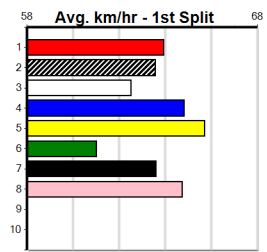

GORSKI ENGINEERING (275+ RANK)

Distance: 350m, Race Type: Grade 5, Total Prizemoney: $1,530
1st: $1,000, 2nd: $320, 3rd: $160, 4th: $50

Watchdog Tips:

Bet:

Table with columns: Form Box, Wgt, Dist, Track, Date, Time, BON, Margin, 1st/2nd (Time), PIR, Checked, Comment, W/R, Split 1, S/P, Grade

PAT PENNY [5] Biks
Owner(s): D Jarvis
Trainer: Donald Jarvis (Sydenham)
Winning Distances: < 300m (0) 300 - 399m (4) 400 - 499m (0) 500 - 599m (0) 600 - 699m (0) > 700m (0)
Box History table and Prize Best Starts table included.

BRENDED [5]
Owner(s): R Wood
Trainer: Ronald Wood (Warragul)
Winning Distances: < 300m (0) 300 - 399m (1) 400 - 499m (4) 500 - 599m (0) 600 - 699m (0) > 700m (0)
Box History table and Prize Best Starts table included.

TASSIE TIME [5]
Owner(s): Snorkel (SYN), M Condon, M Hornsey, R Gazzard, J Aalsemgeest, J Myers
Trainer: Joyce Condon (Devon Meadows)
Winning Distances: < 300m (0) 300 - 399m (3) 400 - 499m (2) 500 - 599m (0) 600 - 699m (0) > 700m (0)
Box History table and Prize Best Starts table included.

OUR BOY MAESTRO [5]
Owner(s): SJD RACING (SYN), S Kennedy, J Booker, D Benbow
Trainer: Sean Kennedy (Traralgon)
Winning Distances: < 300m (0) 300 - 399m (7) 400 - 499m (0) 500 - 599m (0) 600 - 699m (0) > 700m (0)
Box History table and Prize Best Starts table included.

PACIFIC GOLDIE (SA)[5]
Owner(s): F Bickerton
Trainer: Frederick Bickerton (Pearcedale)
Winning Distances: < 300m (0) 300 - 399m (7) 400 - 499m (0) 500 - 599m (0) 600 - 699m (0) > 700m (0)
Box History table and Prize Best Starts table included.