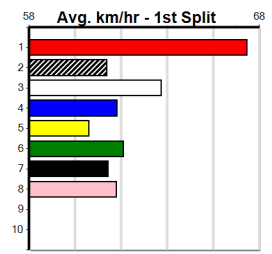

STRAIGHT RACING...GREAT RACING (275+)

Distance: 350m, Race Type: Grade 7, Total Prizemoney: $1,530

1st: $1,000, 2nd: $320, 3rd: $160, 4th: $50

Watchdog Tips: [ ] [ ] [ ] [ ] [ ] Bet: [ ]

Form Box Wgt Dist Track Date Time BON Margin 1st/2nd (Time) PIR Checked Comment W/R Split 1 S/P Grade

ASTON MAPLE [7]
BK Bitch Apr-22 Sire: TOMMY SHELBY Dam: ASTON MEILLEUR
Owner(s): R Borda
Winning Distances: < 300m (0) 300 - 399m (1) 400 - 499m (0) 500 - 599m (0) 600 - 699m (0) > 700m (0)
Winning Weights: 26.9(1)
1st (1) 26.9 350 HVL R2 17-May-24 19.71 19.45 2.00L TUDOR PEAK (19.84) S/1 6.70 $1.40 T3-M
5th (2) 26.9 350 HVL R5 24-May-24 20.02 19.42 2.50L CALM THE STORM (19.87) S/6 6.74 $1.80 T3-RW
6th (6) 26.8 350 HVL R9 26-May-24 19.83 18.89 5.50L SUMMER KOBIE (19.47) M/4 6.65 $34.40 RW
4th (7) 26.4 350 HVL R7 31-May-24 19.56 19.01 3.75L WILD ROVER (19.30) M/2 6.59 $5.50 T3-RW
6th (1) 26.4 460 WGL R9 04-Jun-24 26.83 26.11 4.25L GARY ON STILTS (26.54) M/322 V14 6.71 $1.20 T3-T
4th (5) 26.8 460 WGL R5 20-Jun-24 26.43 26.11 2.00L SIR COLEMAN (26.31) Q/111 6.54 $11.20 T3-T
6th (1) 26.7 450 SHP R9 27-Jun-24 26.29 25.71 6.00L UP IN ARMS (25.89) Q/123 6.65 $9.20 RW
2nd (2) 26.4 300 HVL R2 05-Aug-24 17.26 16.92 1.25L DAMAGED PANEL (17.17) M/1 SW 6.73 $2.60 T3-T
Last 3 wins NOT included above

Box History table, Prize Best $2200.00, Starts 19.56(7)-31/5/24, Trk/Dts 10-1-2-1, APM 4-1-0-0 1458

WARRIOR SAL [7]
WF Dog Jan-22 Sire: OUT OF RANGE Dam: FURIOUS FLOSS
Owner(s): M Salvatore
Winning Distances: < 300m (0) 300 - 399m (0) 400 - 499m (1) 500 - 599m (0) 600 - 699m (0) > 700m (0)
Winning Weights: 32.1(1)
6th (4) 31.8 595 SAP R2 20-May-24 35.51 34.20 13.00 MAHOGANY (34.65) M/3344 9.54 $67.30 RW
1st (7) 31.8 460 WGL R2 30-May-24 27.01 25.91 10.00 RYDER'S MAGIC (26.33) M/667 6.84 $25.80 T3-M
7th (3) 32.1 460 WGL R3 13-Jun-24 26.46 26.03 2.75L SMOKIN' BLASTER (26.64) M/111 SW 6.72 $5.10 M
5th (3) 32.0 460 WGL R5 20-Jun-24 26.49 26.11 2.75L SIR COLEMAN (26.31) M/566 6.78 $13.60 T3-T
3rd (8) 31.3 595 SAP R3 01-Jul-24 35.60 34.56 12.00 GRACE BURGESS (34.78) Q/2233 9.49 $19.90 RW
8th (7) 31.3 595 SAP R3 08-Jul-24 35.40 34.68 9.00L FALLOON BAILE (34.78) M/4588 9.62 $23.90 RW
8th (3) 31.5 460 WGL R5 18-Jul-24 27.38 26.21 17.00 OH LANA (26.21) M/888 VO 7.02 $11.70 X67
8th (4) 31.1 460 GEL R5 06-Aug-24 26.75 25.67 11.00 PAW LARRY (26.02) M/558 6.98 $66.40 X67
Last 3 wins NOT included above

Box History table, Prize Best $1590.00, Starts FSH, Trk/Dts 15-1-0-2, APM 0-0-0-0 1236