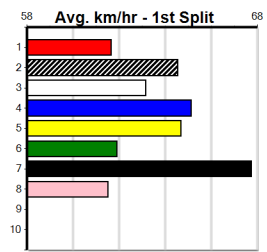

Distance: 350m, Race Type: Maiden, Total Prizemoney: $1,530
1st: $1,000, 2nd: $320, 3rd: $160, 4th: $50

Watchdog Tips: [ ] [ ] [ ] [ ] Bet: [ ]

Form Box Wgt Dist Track Date Time BON Margin 1st/2nd (Time) PIR Checked Comment WR Split 1 S/P Grade

GOT MY MOJO [M]
BK Bitch Jun-21 Sire: FERAL FRANKY Dam: SO MUCH MOJO
Owner(s): I Blencowe
Trainer: Ian Blencowe (Leongatha)
Winning Distances: < 300m (0) 300 - 399m (0) 400 - 499m (0) 500 - 599m (0) 600 - 699m (0) > 700m (0)
Winning Weights:
5th (1) 27.4 400 WGL R1 27-Jun-24 24.04 22.85 11.00 ALPHA GIRL (23.28) M/43 . . . 8.88 $14.00 M
5th (2) 27.0 425 BEN R3 03-Jul-24 25.18 24.04 5.00L MISS BOOM (24.84) Q/145 . . . 6.77 $36.50 M
6th (1) 27.3 400 WGL R2 11-Jul-24 24.37 23.08 16.00 CAPTAIN KATIE (23.28) M/77 . . . W 9.08 $33.40 T3-M
4th (3) 27.1 400 WGL R2 18-Jul-24 23.76 22.88 9.50L BAGGIO (23.11) Q/33 . . . 8.65 $63.40 M
6th (2) 27.2 400 GEL R2 23-Jul-24 23.60 22.44 9.50L DUSTY ALICE (22.97) Q/56 . . . 8.86 $75.40 M
6th (5) 27.5 450 BAL R2 29-Jul-24 26.95 25.69 15.00 PRINCE PIERRE (25.95) Q/456 . . . 6.85 $67.90 M
7th (6) 27.4 460 WGL R1 01-Aug-24 27.35 26.14 17.00 MINH ALFIE (26.22) Q/225 . . . 6.69 $61.50 M
8th (2) 27.7 500 BEN R3 07-Aug-24 30.20 28.36 25.00 BLUE FLAME (28.46) M/888 . . . 6.94 $60.70 M
Last 3 wins NOT included above
Prize Best $815.00
Starts 20.19(4)-24/1/24
Trk/Dts 54-0-2-0
APM 5-0-0-0 170

SUPER POTATO [M]
WBD Bitch Aug-21 Sire: ORSON ALLEN Dam: SHE WILL BLOOM
Owner(s): J Clarke
Trainer: Jack Clarke (Creswick)
Winning Distances: < 300m (0) 300 - 399m (0) 400 - 499m (0) 500 - 599m (0) 600 - 699m (0) > 700m (0)
Winning Weights:
4th (8) 23.7 300 HVL R2 05-Jul-24 17.52 16.98 4.75L FLYING BESSIE (17.20) M/4 . . . 4.10 $11.80 T3-M
3rd (6) 23.7 390 WBL R2 08-Jul-24 22.81 22.15 3.5L PAW NIKKI (22.57) M/22 . . . 8.88 $16.10 M
3rd (6) 23.8 300 HVL R1 12-Jul-24 17.37 16.68 1.5L BROADY BOB (17.27) M/4 . . . 4.10 $9.80 T3-M
3rd (4) 23.8 390 WBL R2 15-Jul-24 23.56 22.62 6.00L BIT MISTY (23.15) M/53 . . . 9.09 $23.00 M
3rd (1) 24.0 350 HVL R2 23-Jul-24 20.04 19.36 1.00L COMO PRINCE (19.97) M/1 . . . 6.75 $13.70 T3-M
3rd (6) 23.8 300 HVL R1 26-Jul-24 17.32 16.76 3.5L CRACKED GEM (17.08) M/4 . . . 4.13 $9.60 T3-M
4th (8) 24.2 350 HVL R1 02-Aug-24 20.19 19.11 3.75L I'M A TREASURE (19.94) S/8 . . . 6.95 $3.40 T3-M
2nd (2) 24.2 350 HVL R1 05-Aug-24 20.09 19.55 1.5L IZAKAYA LAD (19.99) M/5 . . . 6.80 $7.80 T3-M
Last 3 wins NOT included above
Prize Best $1800.00
Starts 19.86(2)-7/6/24
Trk/Dts 31-0-1-7
APM 6-0-1-1 1378