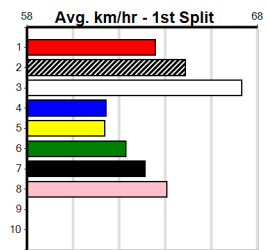

MR HUMMER LIMOS (275+ RANK)

Distance: 350m, Race Type: Grade 5, Total Prizemoney: $1,530
1st: $1,000, 2nd: $320, 3rd: $160, 4th: $50

Watchdog Tips:

Bet:

Form Box Wgt Dist Track Date Time BON Margin 1st/2nd (Time) PIR Checked Comment W/R Split 1 S/P Grade

AYIA THE SLAYER [5]
DKBD Bitch Dec-21 Sire: HARD STYLE RICO Dam: AYIA SOPHIA
Owner(s): J Gorgioski
Trainer: Jeff Gorgioski (Stanhope)
Winning Distances: < 300m (0) 300 - 399m (3) 400 - 499m (1) 500 - 599m (0) 600 - 699m (0) > 700m (0)
Winning Weights: 31.3(1) 31.5(1) 32.4(1) 32.6(1)
Box History table and Prize Best Starts table included.

BERMUDA BEN [5]
BE Dog Nov-20 Sire: BARCIA BALE Dam: JUNIPER PEARL
Owner(s): B Mackie
Trainer: Leon Lacy (Noble Park)
Winning Distances: < 300m (0) 300 - 399m (4) 400 - 499m (1) 500 - 599m (0) 600 - 699m (0) > 700m (0)
Winning Weights: 31.9(1) 32.4(2) 33.0(1) 33.1(1)
Box History table and Prize Best Starts table included.

PURE PROMISE [5]
BD Bitch Dec-18 Sire: UNLAWFUL ENTRY Dam: WEST ON XANDI
Owner(s): M Collyer
Trainer: Steven Collyer (North Coburg)
Winning Distances: < 300m (0) 300 - 399m (13) 400 - 499m (2) 500 - 599m (0) 600 - 699m (0) > 700m (0)
Winning Weights: 29.2(1) 29.3(1) 29.4(2) 29.5(2) 29.6(2) 29.7(2) 29.8(2) 29.9(2) 30.3(1)
Box History table and Prize Best Starts table included.

SQUIGGLY PAPA [5]
BK Dog Feb-21 Sire: MEPUNGA BLAZER Dam: HEADSPACE
Owner(s): BELLE ZAC AND CHARLIE (SYN), M Tabb, S Tabb
Trainer: Mathew Tabb (Lara)
Winning Distances: < 300m (0) 300 - 399m (0) 400 - 499m (6) 500 - 599m (0) 600 - 699m (0) > 700m (0)
Winning Weights: 29.8(1) 29.9(1) 30.2(2) 30.4(1) 31.5(1)
Box History table and Prize Best Starts table included.

HEAD BIN [5]
BD Dog Aug-20 Sire: ASTON DEE BEE Dam: DESTINI GOLD
Owner(s): N Bischard
Trainer: Neville Bischard (Cohuna)
Winning Distances: < 300m (0) 300 - 399m (5) 400 - 499m (0) 500 - 599m (0) 600 - 699m (0) > 700m (0)
Winning Weights: 33.9(2) 34.0(1) 34.1(1) 34.2(1)
Box History table and Prize Best Starts table included.

1

2

3

4

5