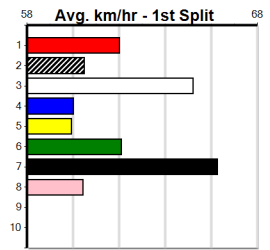

SPORTSBET GREEN TICKS (275+ RANK)

1

10:48AM

(VIC time)

Distance: 300m, Race Type: Maiden, Total Prizemoney: $1,530
1st: $1,000, 2nd: $320, 3rd: $160, 4th: $50

Watchdog Tips:

Bet:

Form Box	Wgt	Dist	Track	Date	Time	BON	Margin	1st/2nd (Time)	PIR	Checked	Comment	WR	Split 1	S/P	Grade

BE FRANK [M]

BK Dog Apr-22 Sire: FERAL FRANKY Dam: WONDER MISS Trainer: David Shovan (Powlett Planes)

Owner(s): D Shovan
Winning Distances: < 300m (0) 300 - 399m (0) 400 - 499m (0) 500 - 599m (0) 600 - 699m (0) > 700m (0)

Winning Weights:

8th (7)	31.2	390	SHP	R2	30-May-24	24.36	22.15	22.00	ASTON QUARTZ (22.88)	M/67	.	.	.	9.45	$15.50 M
8th (5)	30.8	390	BAL	R1	16-Jun-24	23.99	22.46	21.00	BRILEY RIOT (22.55)	S/77	.	.	W	8.82	$76.10 T3-M
4th (1)	30.3	400	GEL	R1	22-Jun-24	24.40	22.83	14.00	BINGO DASH (23.45)	M/64	.	.	.	8.87	$25.40 M
8th (1)	30.1	400	GEL	R1	02-Jul-24	24.19	22.88	19.00	FLYING SCOTCH (22.91)	Q/35	.	.	.	8.81	$55.60 M
6th (5)	30.6	390	WBL	R1	08-Jul-24	23.36	22.15	9.50L	INGA AMY (22.70)	Q/13	.	.	.	8.92	$42.60 M
4th (1)	30.7	390	SHP	R1	19-Jul-24	23.73	22.28	14.00	SHY CABANG (22.78)	Q/34	.	.	.	8.94	$18.40 M
8th (3)	31.0	390	BAL	R2	22-Jul-24	24.64	22.36	27.00	MAKE THE CUT (22.82)	M/88	.	.	V7	9.08	$48.80 T3-M
8th (4)	30.4	425	BEN	R1	07-Aug-24	25.70	24.28	13.00	HELLO COOPER (24.84)	M/444	.	.	.	6.87	$41.30 M

Last 3 wins NOT included above

Prize Best	$750.00
Starts	17.25(4)-13/12/23
Trk/Dts	15-0-1-0
APM	4-0-1-0
APM	220

MY GIRL NAHLAH [M]

LTF Bitch May-22 Sire: FERAL FRANKY Dam: MCIVOR VERNA Trainer: Aaron Blake (North Bendigo)

Owner(s): A Blake
Winning Distances: < 300m (0) 300 - 399m (0) 400 - 499m (0) 500 - 599m (0) 600 - 699m (0) > 700m (0)

Winning Weights:

4th (8)	26.6	500	BEN	R3	21-Jun-24	29.14	27.95	13.00	GREYSYND SAMMY (28.25)	M/865	.	.	.	7.01	$69.10 M
3rd (7)	26.1	425	BEN	R3	03-Jul-24	25.03	24.04	3.00L	MISS BOOM (24.84)	M/754	.	.	.	7.37	$3.20 M
5th (2)	26.2	390	BAL	R1	14-Jul-24	23.03	22.33	7.50L	LIONESS EYES (22.52)	M/75	.	.	.	8.87	$55.30 T3-M
5th (3)	26.6	425	BEN	R1	17-Jul-24	25.02	24.18	7.00L	KRAKEN CASPER (24.54)	Q/444	.	.	.	6.87	$31.10 T3-M
4th (5)	26.6	400	MTG	R1	21-Jul-24	24.13	22.83	8.50L	BOURNE SWIFT (23.53)	.	.	.	.	11.52	$5.00 M
6th (1)	26.9	425	BEN	R1	24-Jul-24	25.11	24.31	4.50L	POPPY ROSE (24.82)	Q/577	.	.	.	6.92	$8.80 M
7th (3)	27.5	390	WBL	R1	29-Jul-24	23.48	22.35	9.50L	WAIRUA'S WAY (22.84)	M/88	.	.	.	9.24	$27.80 M
3rd (8)	27.3	305	MTG	R1	04-Aug-24	18.22	17.98	3.5L	RED TO BURN (17.98)	.	.	.	.	6.16	$4.80 M

Last 3 wins NOT included above

Prize Best	$770.00
Starts	FSH
Trk/Dts	19-0-0-4
APM	0-0-0-0
APM	565

TRIANGLES TONY [M]

BK Dog May-22 Sire: KOBLENZ Dam: SUMMER NIGHTS Trainer: David Plumridge (Scoresby)

Owner(s): EBAYER PLUM (SYN), D Plumridge, M Ebeyer, T Sando, R Stock, A Stock
Winning Distances: < 300m (0) 300 - 399m (0) 400 - 499m (0) 500 - 599m (0) 600 - 699m (0) > 700m (0)

Winning Weights:

7th (4)	26.7	350	HVL	R1	28-Jul-24	20.26	19.29	9.50L	MYSTERY TERMS (19.63)	M/4	.	.	.	6.77	$7.30 MH
6th (8)	27.3	400	WGL	R2	06-Aug-24	23.81	22.37	10.00	SPIRIT OF DUKE (23.14)	M/36	.	.	.	8.68	$17.60 M

Last 3 wins NOT included above

Prize Best	$0.00
Starts	FSTD
Trk/Dts	2-0-0-0
APM	0-0-0-0
APM	0