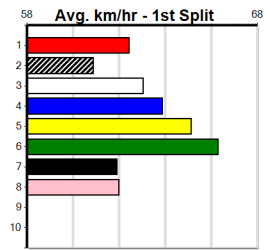

SPORTSBET MAKE IT A MULTI (275+ RANK)

Distance: 350m, Race Type: Grade 6, Total Prizemoney: $1,530
1st: $1,000, 2nd: $320, 3rd: $160, 4th: $50

Watchdog Tips:

Bet:

Form Box Wgt Dist Track Date Time BON Margin 1st/2nd (Time) PIR Checked Comment WR Split 1 S/P Grade

BE LITTLE [6]
BK Dog Nov-20 Sire: BERNARDO Dam: ZIPPING TINA
Owner(s): G Mcmillan
Trainer: Gary Mcmillan (Nambrok)
Winning Distances: < 300m (0) 300 - 399m (2) 400 - 499m (0) 500 - 599m (0) 600 - 699m (0) > 700m (0)
Winning Weights: 31.4(1) 31.5(1)
Box History table and Prize Best Starts table included.

FULL BARREL [6]
F Dog Mar-22 Sire: FERNANDO BALE Dam: IT'S A BLUSH
Owner(s): Eye Candy (SYN), C Wilk, K Gorman
Trainer: Christian Wilk (Tanjil South)
Winning Distances: < 300m (0) 300 - 399m (2) 400 - 499m (0) 500 - 599m (0) 600 - 699m (0) > 700m (0)
Winning Weights: 29.0(1) 29.7(1)
Box History table and Prize Best Starts table included.

KENNY CAN CAN (NSW)[6]
BK Dog Apr-21 Sire: BARCIA BALE Dam: PRINCESS NALA
Owner(s): Dual Code Sydney (SYN), M Wallace, S Kavanagh, J Doran, G Moore, A Martin
Trainer: Jennifer Thorpe (Arthurs Creek)
Winning Distances: < 300m (0) 300 - 399m (0) 400 - 499m (1) 500 - 599m (1) 600 - 699m (0) > 700m (0)
Winning Weights: 34.6(1) 34.7(1)
Box History table and Prize Best Starts table included.

DESTINI BELLANCA [6]
WBE Bitch Sep-21 Sire: DESTINI FIREBALL Dam: DESTINI CATALINA
Owner(s): RIVERWALK (SYN), A Palmer, J Rinaldi, E Rinaldi
Trainer: Kylie Norton (Craigieburn)
Winning Distances: < 300m (0) 300 - 399m (0) 400 - 499m (2) 500 - 599m (0) 600 - 699m (0) > 700m (0)
Winning Weights: 26.9(1) 27.0(1)
Box History table and Prize Best Starts table included.

FLYING BESSIE [6] Biks
BK Bitch Jan-22 Sire: ZAMBORA BROCKIE Dam: BESSIE'S DAISY
Owner(s): T Dorrington
Trainer: Troy Dorrington (Sunshine West)
Winning Distances: < 300m (0) 300 - 399m (2) 400 - 499m (0) 500 - 599m (0) 600 - 699m (0) > 700m (0)
Winning Weights: 27.3(1) 27.6(1)
Box History table and Prize Best Starts table included.

1

2

3

4

5