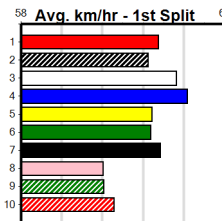

HARD STYLE RICO AT STUD

Distance: 400m, Race Type: Grade 5, Total Prizemoney: \$2,925
1st: \$1,950, 2nd: \$600, 3rd: \$300, 4th: \$75

SODA FRANK (1) was a slashing 24.37 Sale winner recently and he will exit the same draw today.
PETZEL BALE (3) returned to form last time and he will be on the pace from the outset. SHADOW'S
SECRET (2) can charge to the line.