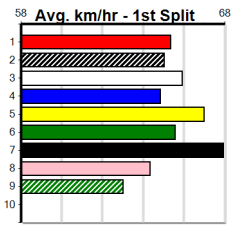

BARN BAR FUNCTION ROOM

Distance: 400m, Race Type: Mixed 4/5, Total Prizemoney: $3,360
1st: $2,250, 2nd: $690, 3rd: $345, 4th: $75

5

4:17PM

(VIC time)

DOCHERTY (1) is two of two here and he recently sizzled in a trial at Traralgon, so a forward showing is expected. ROCK THE WOK (5) is a star prospect and she just needs a clear crack in the middle stages. JOROGUMO (8) is suitably drawn out wide.

Watchdog Tips:

1

5

8

6

Bet:

Win 1