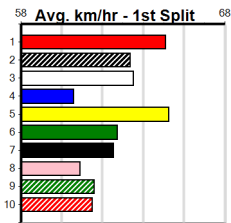

ENG WGL 2024-08-08

KHANS HOSPITALITY SERVICES

Distance: 400m, Race Type: Mixed 6/7, Total Prizemoney: \$2,925
1st: \$1,950, 2nd: \$600, 3rd: \$300, 4th: \$75

2

3:13PM

(VIC time)

FOLLOW THE SUN (5) is showing plenty of promise and he should be able to break up the field in the middle stages. ATOMIC SECRET (3) has been luckless since his debut win at Shepparton and he can make amends today. RUTHLESS SECRET (2) has claims