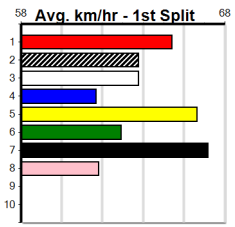

PAUA OF BUDDY AT STUD

Distance: 460m, Race Type: Grade 5, Total Prizemoney: $2,925
1st: $1,950, 2nd: $600, 3rd: $300, 4th: $75

6
4:37PM
(VIC time)

BLUEBELLE COLOUR (7) was smartly placed here last time and she can go one better this time around. DARNUM DESIRE (1) was dominant here two runs back and she just needs a clear crack in the middle stages. FLEX FOR ME (5) has pace to burn.

Watchdog Tips: **7** **1** **5** **2** **Bet:** **Win 7**