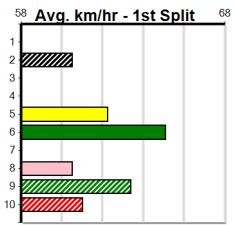

Warragul

SPORTSBET MAKE IT A MULTI

Distance: 400m, Race Type: Maiden, Total Prizemoney: $2,535
1st: $1,680, 2nd: $520, 3rd: $260, 4th: $75

1

2:56PM
(VIC time)

ONCE MORE (5) turned in a strong performance when placed here on debut and he will be much better for the run. ARE YOU OKAY (6) has been placed in both runs to date and he will keep the pressure on throughout. OLYSLAGERS (3) is well bred.

Watchdog Tips:

5

6

3

7

Bet:

Win 5

Form	Box	Weight	Dist	Track	Date	Time	BON	Margin	1st/2nd (Time)	PIR	Checked	Comment	W/R	Split 1	S/P	Grade
1																
ALBATROSS WINGS [M]																
<i>Dam has produced some capable types, watch betting</i>																
BK	D				Jul-22											
Trainer: Stavros Kipirtidis (Cranbourne South) $10.00																
Owner(s): S Kipirtidis																
<table border="1" style="float: right;"> <thead> <tr><th colspan="8">Winning Boxes</th></tr> <tr><th>1</th><th>2</th><th>3</th><th>4</th><th>5</th><th>6</th><th>7</th><th>8</th></tr> </thead> <tbody> <tr><td>Prize</td><td></td><td></td><td></td><td></td><td></td><td></td><td></td></tr> <tr><td>Best</td><td></td><td></td><td></td><td></td><td></td><td></td><td></td></tr> <tr><td>Starts</td><td></td><td></td><td></td><td></td><td></td><td></td><td></td></tr> <tr><td>Trk/Dst</td><td></td><td></td><td></td><td></td><td></td><td></td><td></td></tr> <tr><td>APM</td><td></td><td></td><td></td><td></td><td></td><td></td><td></td></tr> </tbody> </table>																
2																
DON'T THINK DO [M]																
<i>Well supported in both runs, can improve, place</i>																
DKBD	D				Oct-22											
Trainer: Shona Crawford (Pearcedale) $6.50																
Owner(s): R Thompson																
<table border="1" style="float: right;"> <thead> <tr><th colspan="8">Winning Boxes</th></tr> <tr><th>1</th><th>2</th><th>3</th><th>4</th><th>5</th><th>6</th><th>7</th><th>8</th></tr> </thead> <tbody> <tr><td>Prize</td><td></td><td></td><td></td><td></td><td></td><td></td><td></td></tr> <tr><td>Best</td><td></td><td></td><td></td><td></td><td></td><td></td><td></td></tr> <tr><td>Starts</td><td></td><td></td><td></td><td></td><td></td><td></td><td></td></tr> <tr><td>Trk/Dst</td><td></td><td></td><td></td><td></td><td></td><td></td><td></td></tr> <tr><td>APM</td><td></td><td></td><td></td><td></td><td></td><td></td><td></td></tr> </tbody> </table>																
3																
OLYSLAGERS [M]																
<i>Dam produced the classy Funny Old Fellow</i>																
BK	B				Apr-21											
Trainer: Darryl Connor (Cranbourne) $5.00																
Owner(s): AMSTEL (SYN), P Craig, L Jennings, N Tracy																
<table border="1" style="float: right;"> <thead> <tr><th colspan="8">Winning Boxes</th></tr> <tr><th>1</th><th>2</th><th>3</th><th>4</th><th>5</th><th>6</th><th>7</th><th>8</th></tr> </thead> <tbody> <tr><td>Prize</td><td></td><td></td><td></td><td></td><td></td><td></td><td></td></tr> <tr><td>Best</td><td></td><td></td><td></td><td></td><td></td><td></td><td></td></tr> <tr><td>Starts</td><td></td><td></td><td></td><td></td><td></td><td></td><td></td></tr> <tr><td>Trk/Dst</td><td></td><td></td><td></td><td></td><td></td><td></td><td></td></tr> <tr><td>APM</td><td></td><td></td><td></td><td></td><td></td><td></td><td></td></tr> </tbody> </table>																
4																
ASTONISHING LADY [M]																
<i>Litter mate to the red, watch betting moves</i>																
BK	B				Jul-22											
Trainer: Stavros Kipirtidis (Cranbourne South) $12.00																
Owner(s): S Kipirtidis																
<table border="1" style="float: right;"> <thead> <tr><th colspan="8">Winning Boxes</th></tr> <tr><th>1</th><th>2</th><th>3</th><th>4</th><th>5</th><th>6</th><th>7</th><th>8</th></tr> </thead> <tbody> <tr><td>Prize</td><td></td><td></td><td></td><td></td><td></td><td></td><td></td></tr> <tr><td>Best</td><td></td><td></td><td></td><td></td><td></td><td></td><td></td></tr> <tr><td>Starts</td><td></td><td></td><td></td><td></td><td></td><td></td><td></td></tr> <tr><td>Trk/Dst</td><td></td><td></td><td></td><td></td><td></td><td></td><td></td></tr> <tr><td>APM</td><td></td><td></td><td></td><td></td><td></td><td></td><td></td></tr> </tbody> </table>																
5																
ONCE MORE [M]																
<i>Far from disgraced on debut, hard to hold out</i>																
BK	D				Jul-22											
Trainer: Graham Brown (Cardinia) $4.00																
Owner(s): C Brown																

ENG WGL 2024-08-08