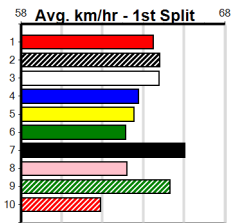

SHIMA SHINE AT STUD (275+RANK)

Distance: 400m, Race Type: Grade 5 No Penalty, Total Prizemoney: \$2,925

1st: \$1,950, 2nd: \$600, 3rd: \$300, 4th: \$75

BEST OF COLOUR (5) has been placed in two of four here and he has the class edge over his rivals. CUBAN CIGAR (3) is a tad risky at box rise but he has the class edge over his rivals. CRYPTO ROYALTY (1) is showing some promise.