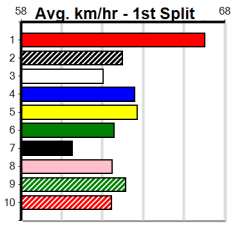

OAKS SUPER BOX FOR HIRE

Distance: 460m, Race Type: Mixed 6/7, Total Prizemoney: $2,925
1st: $1,950, 2nd: $600, 3rd: $300, 4th: $75

4

3:57PM

(VIC time)

BEBOP JAZZ (1) has a couple of sizzling wins to her credit and she is drawn to make every post a winner. IRINKA ASHLEY (5) was far from disgraced at Shepparton and he can work into the mix mid race. LIBERTY KELTON (2) may be value.

Watchdog Tips:

1

5

2

7

Bet:

Trifecta 1/2,5,7/2,4,5,7 ($10 - 111.11%)