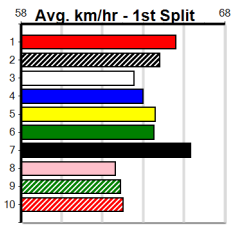

VIATEK (275+RANK)

Distance: 400m, Race Type: Grade 5 No Penalty, Total Prizemoney: $2,925
1st: $1,950, 2nd: $600, 3rd: $300, 4th: $75

3

3:37PM
(VIC time)

SHAKA BIG TONKS (8) has a great record from wide draws and he will find this easier than his most recent racing. ASTRONOMICA (6) has a nice turn of foot and he just needs a little room soon after box rise. LA LINA (7) is never too far away here.

Watchdog Tips: **8** **6** **7** **1** **Bet:** **Win 8**