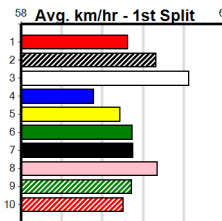

SPORTSBET GO THE BLUE DOG

Distance: 400m, Race Type: Grade 5, Total Prizemoney: $2,925
1st: $1,950, 2nd: $600, 3rd: $300, 4th: $75

11

6:15PM

(VIC time)

DAINTREE DAMAGE (8) recorded his scorching 22.46 PB here from this draw and he looks very well graded in this event. GOT VIBES (1) has a good record here to date and she will be in the firing line throughout. PALTROW BALE (5) is more than capable.

Watchdog Tips:

8

1

5

2

Bet:

Win 8