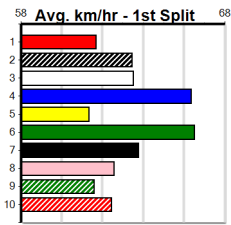

HOOKED ON SCOTCH AT STUD

Distance: 400m, Race Type: Grade 7, Total Prizemoney: $2,925
1st: $1,950, 2nd: $600, 3rd: $300, 4th: $75

9

5:40PM

(VIC time)

FILL YOUR BOOTS (1) was a dominant 22.77 winner here last time and he appears to be a nice prospect. MAC AND CHEESE (6) was never headed in his 22.82 Geelong win and he just needs to step on terms. INDESTRUCT (5) can run a cheeky race.

Watchdog Tips:

1

6

5

8

Bet:

Win 1