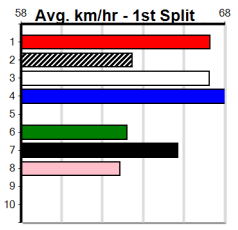

PHOTO MAN AT STUD

Distance: 460m, Race Type: Grade 5, Total Prizemoney: $2,925
1st: $1,950, 2nd: $600, 3rd: $300, 4th: $75

Watchdog Tips: 3 2 1 8 Bet: Box Quinella 1,2,3 ($10 for 333.33%)

CHAVERO (3) is a serious up and comer and he is armed with an unrivalled turn of foot.
AEROPLANE MODE (2) relies on luck but he is fitted with a V12 engine, while LIGHTNING JEWEL (1) has gone to another level in recent weeks.

Main race card table with columns for race number, horse name, trainer, owner, time, odds, and winning boxes. Includes races 1 through 10.