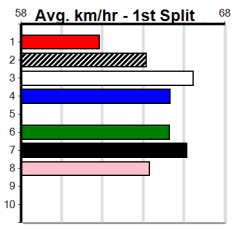

MC GRAFIX & SIGNS

Distance: 460m, Race Type: Mixed 3/4, Total Prizemoney: $3,360
1st: $2,250, 2nd: $690, 3rd: $345, 4th: $75

7

4:57PM

(VIC time)

MOTION SENSOR (6) is armed with a dazzling turn of foot and he should turn for home with a nice break. LAUNCH CODE (3) is a class act when right and he is expected to race well fresh, while NAVARINO (2) is a powerful type and he just needs luck

Watchdog Tips:

6

3

2

8

Bet:

Win 6